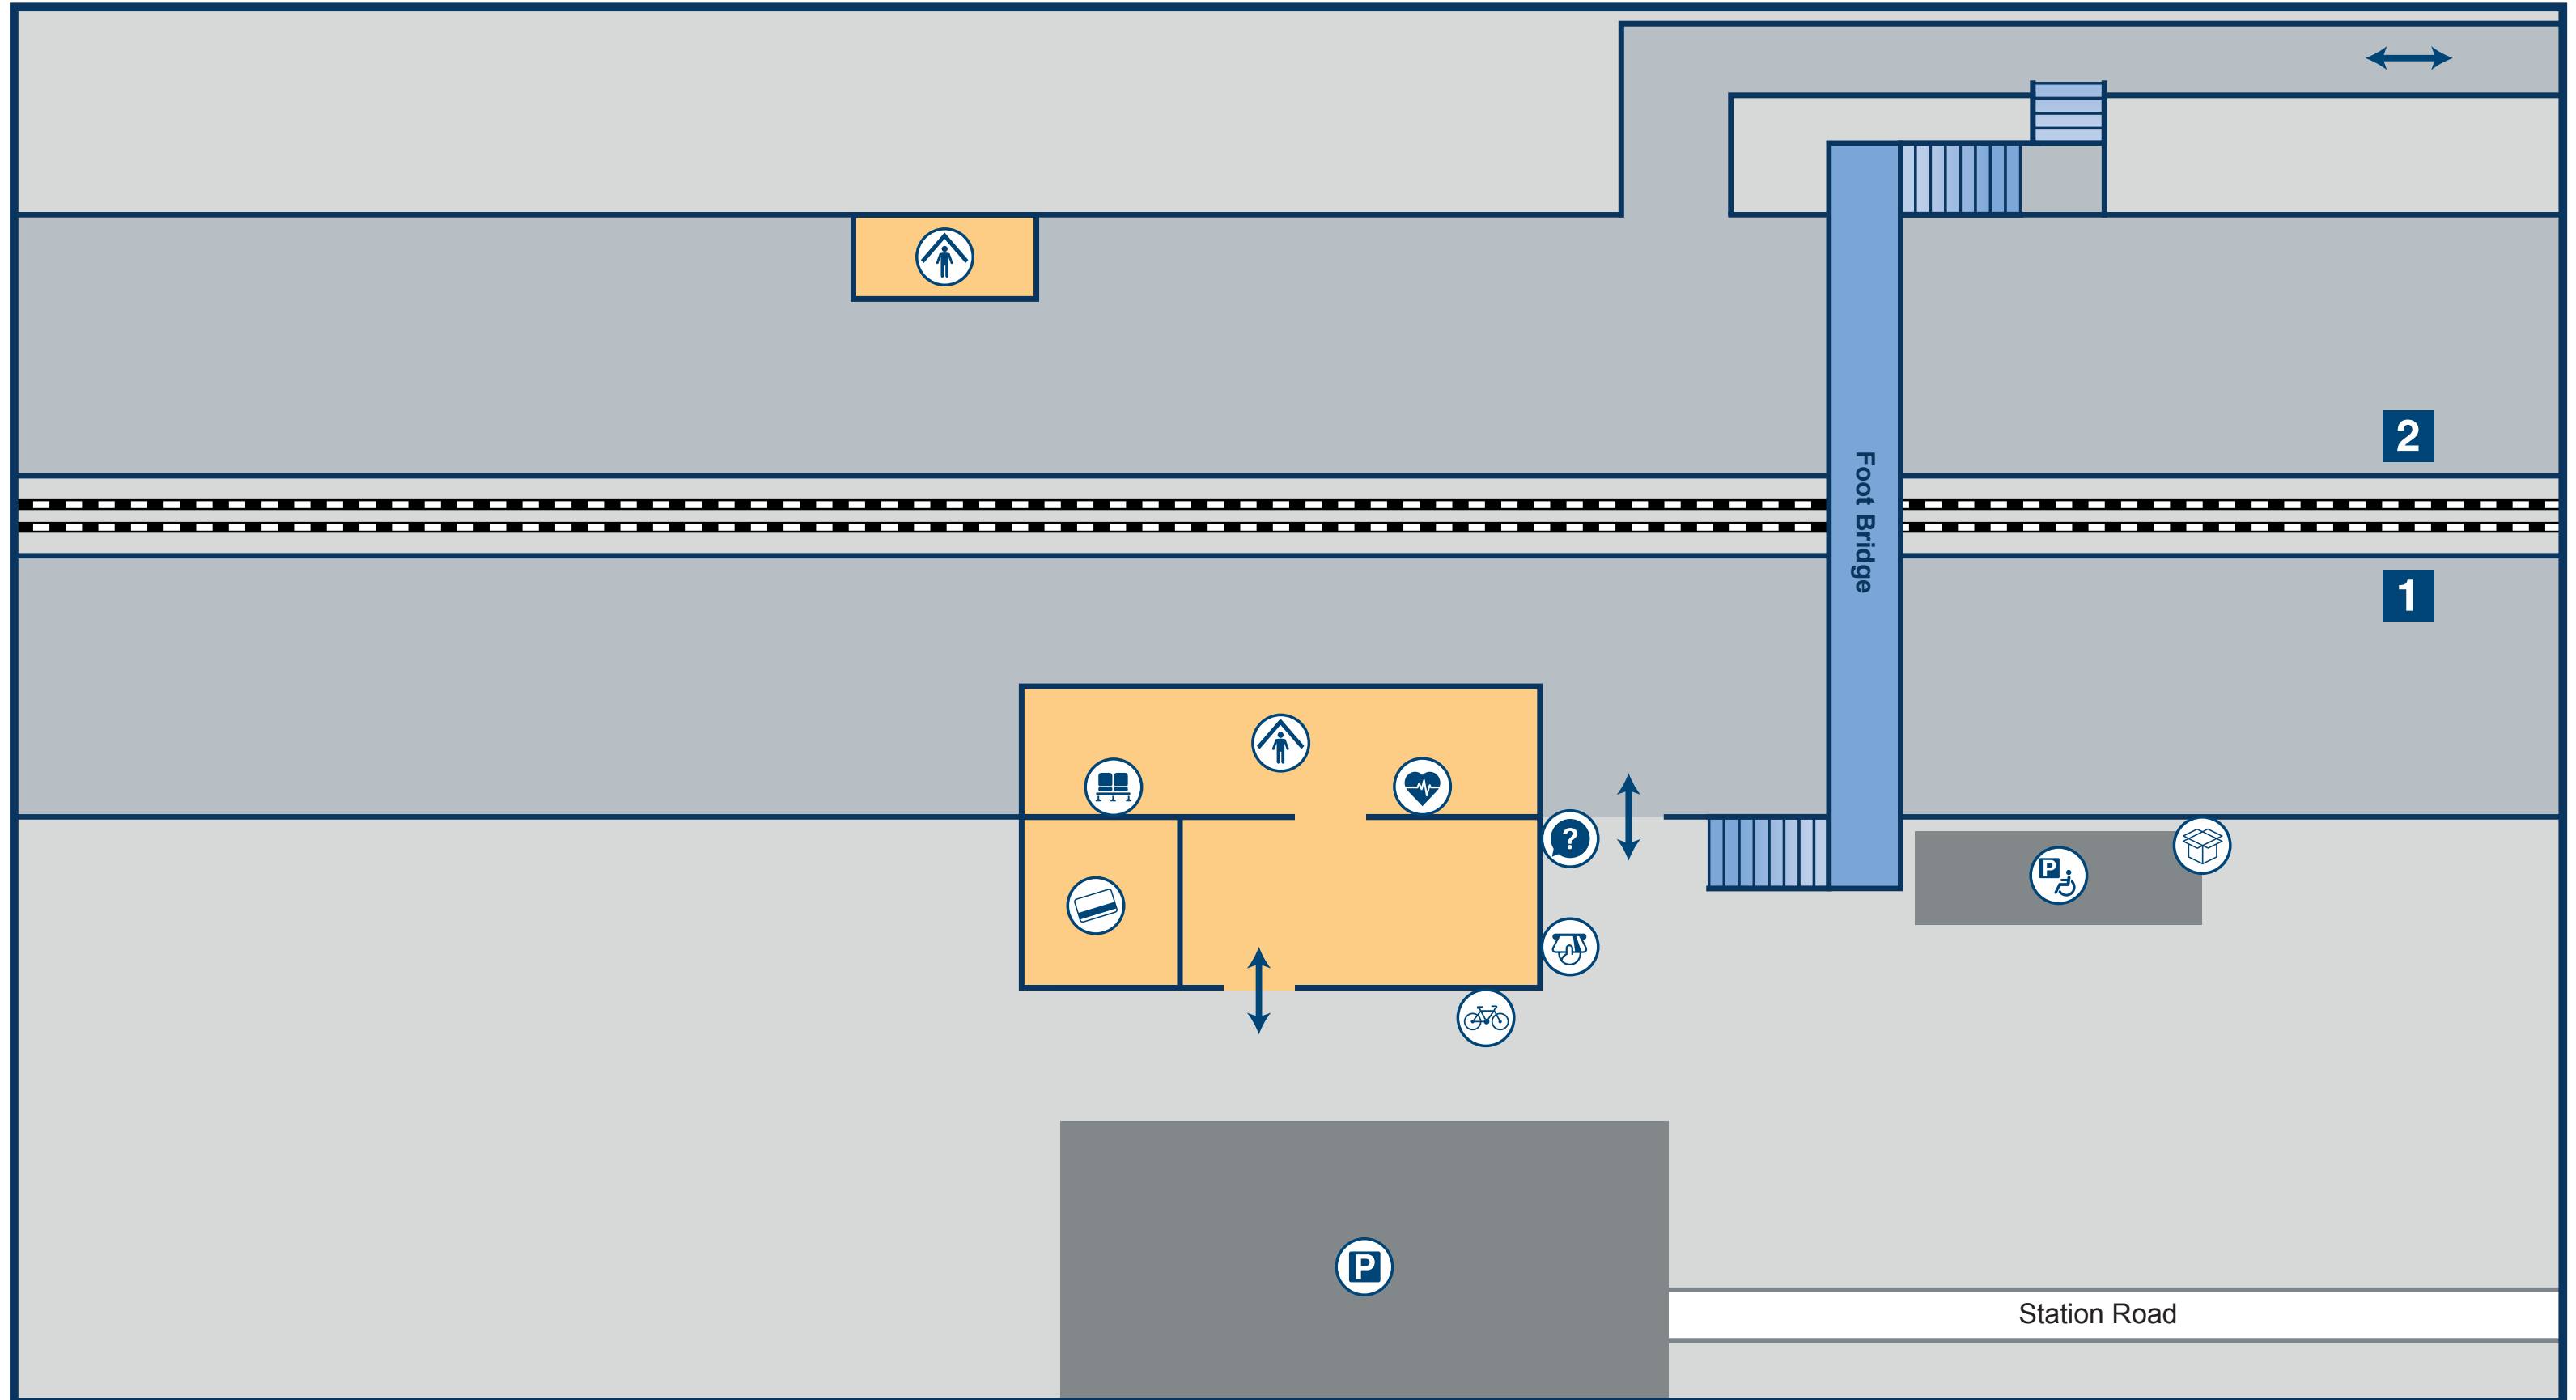

Harrietsham Station Plan

Key

- | | | | |
|---|---|--|--|
|  Car Park |  Disabled Parking |  Parcel Hub |  Shelter |
|  Cycle Rack |  Entrance / Exit |  Platform |  Ticket Machine |
|  Defibrillator |  Help Point |  Seats |  Ticket Office |