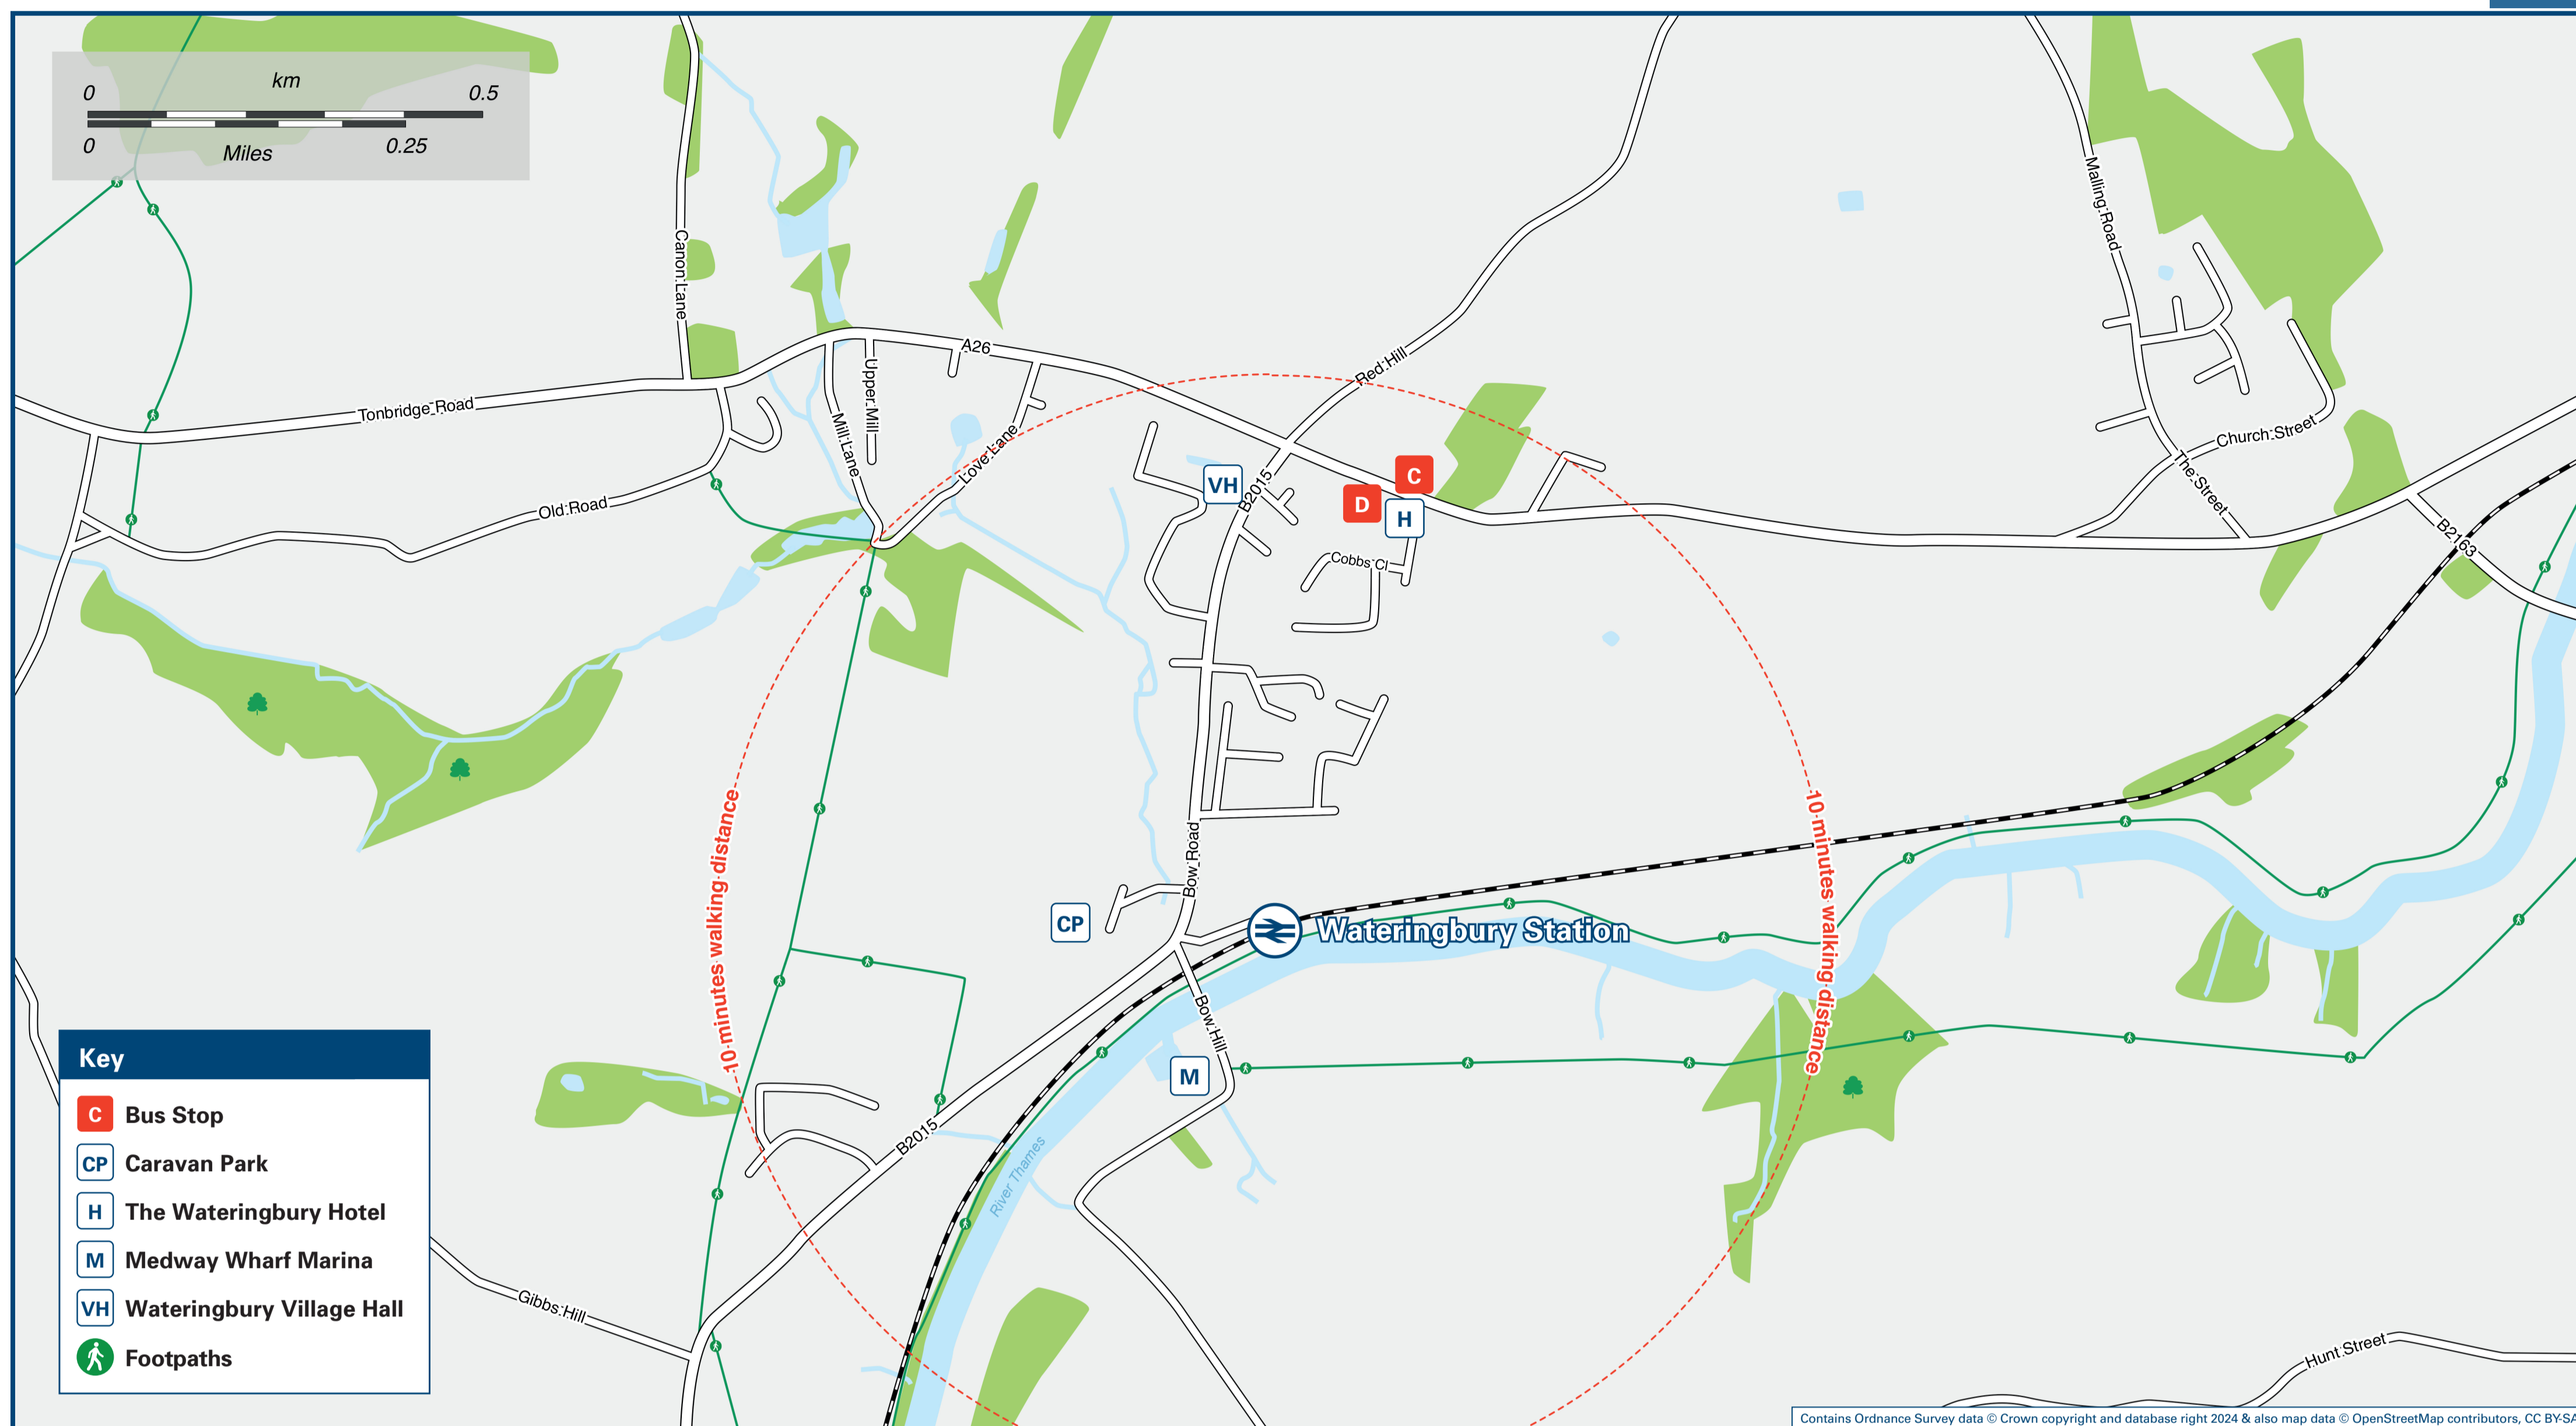

Wateringbury Station

Onward Travel Information

Local area map