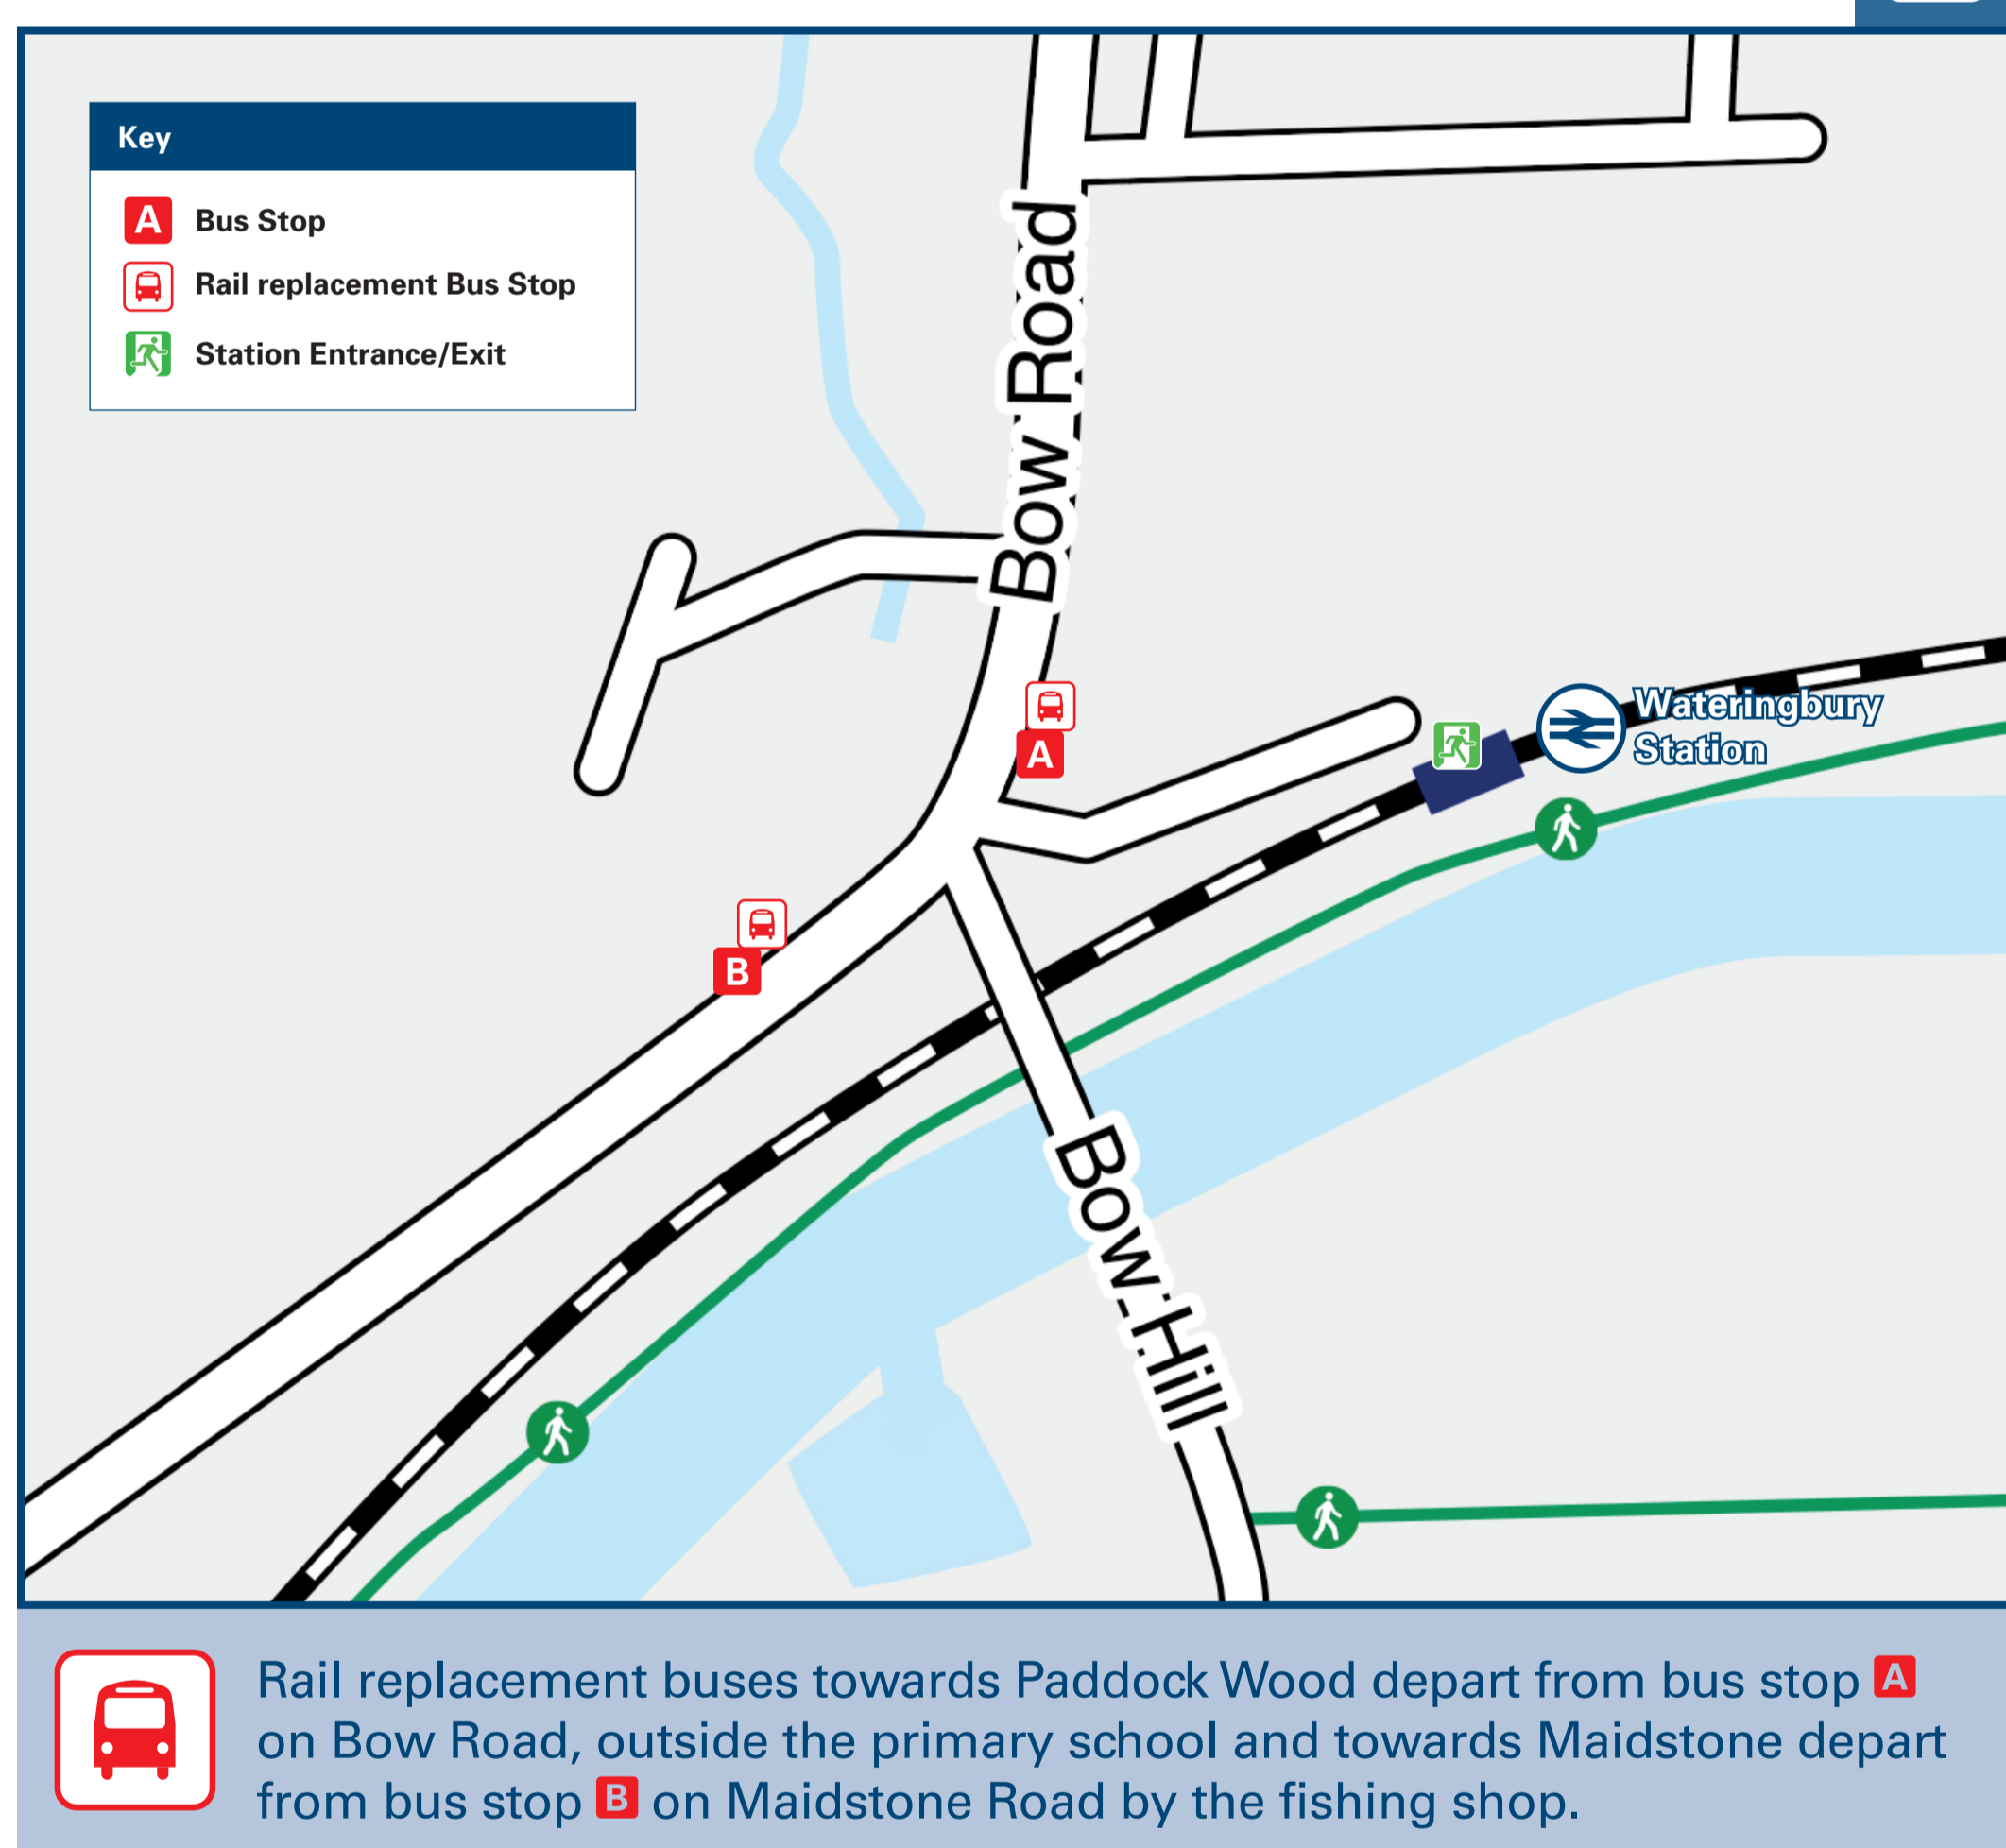

Buses

Main destinations by bus

(Data correct at July 2024)

DESTINATION	BUS ROUTES	BUS STOP
Barming	6, 6X	B
	6, 6X, 7	C
Beltring (Hop Farm Family Park)	6	A
East Peckham	6	A
Hadlow	7	D
Hale Street	6	A
Higham Wood	7	D
Kippings Cross	6	A
Maidstone (Chequers Bus Station, for Town Centre Shops)	6	B
	6, 7	C
Maidstone Hospital (Barming Heath)	6X	B
Matfield	6	A
Mereworth	7	D
Nettlestead	6, 6X	A
Nettlestead Green	6, 6X	A
Paddock Wood	6	A
Pembury Village	6	A
Southborough	7	D
St John's (Tunbridge Wells)	7	D
Teston	6, 6X	B
	6, 6X, 7	C
Tonbridge (High Street for Shops & Tunbridge Castle)	7	D
Tunbridge Wells (Railway Station & Town Centre)	6	A
	6, 7	D
Tunbridge Wells Hospital (Pembury)	6, 6X	A

Notes

Bus route 6 operates Mondays to Saturdays.
Bus route 6X and 7 operate daily.

For further information contact Arriva Kent & Surrey (for bus routes 6, 6X & 7) www.arrivabus.co.uk/help/contact-us or call 0344 800 44 11 or call Traveline on 0871 200 22 33.

Direct and connecting trains operate to this destination from this station.

Change trains at Tonbridge for Tunbridge Wells.

Taxis

Wateringbury Station has no taxi rank or cab office. Advance booking is essential, please consider using the following local operators: (Inclusion of this number doesn't represent any endorsement of the taxi firm)

Place 2 Place Private Hire
01622 791 500

United Cars (Kings Hill)
01732 430 000

Rickshaws Private Hire
01732 874 444

Further information about all onward travel

Local Cycle Info

tmbc.gov.uk

For more information about cycle routes.

National Cycle Info

sustrans.org.uk

Bus Times

See timetable displays at bus stops.

www.traveline.info
0871 200 22 33
call cost 15p per minute
plus your phone company's access charge

NextBuses

Download on the App Store

PlusBus

Find the bus times for your stop.

Search for a bus stop by entering a postcode, street & town or a stop name & town.

plusbus.info

National Rail Enquiries

Online

nationalrail.co.uk

NRE App

Free National Rail Enquiries app for iOS and Android

Social Media

facebook.com/nationalrailenq
@nationalrailenq

Alert Me

Contact Centre

03457 48 49 50

PlusBike

nationalrail.co.uk/plusbike

For more information.

southeastern

National Rail
Britain's train companies working together