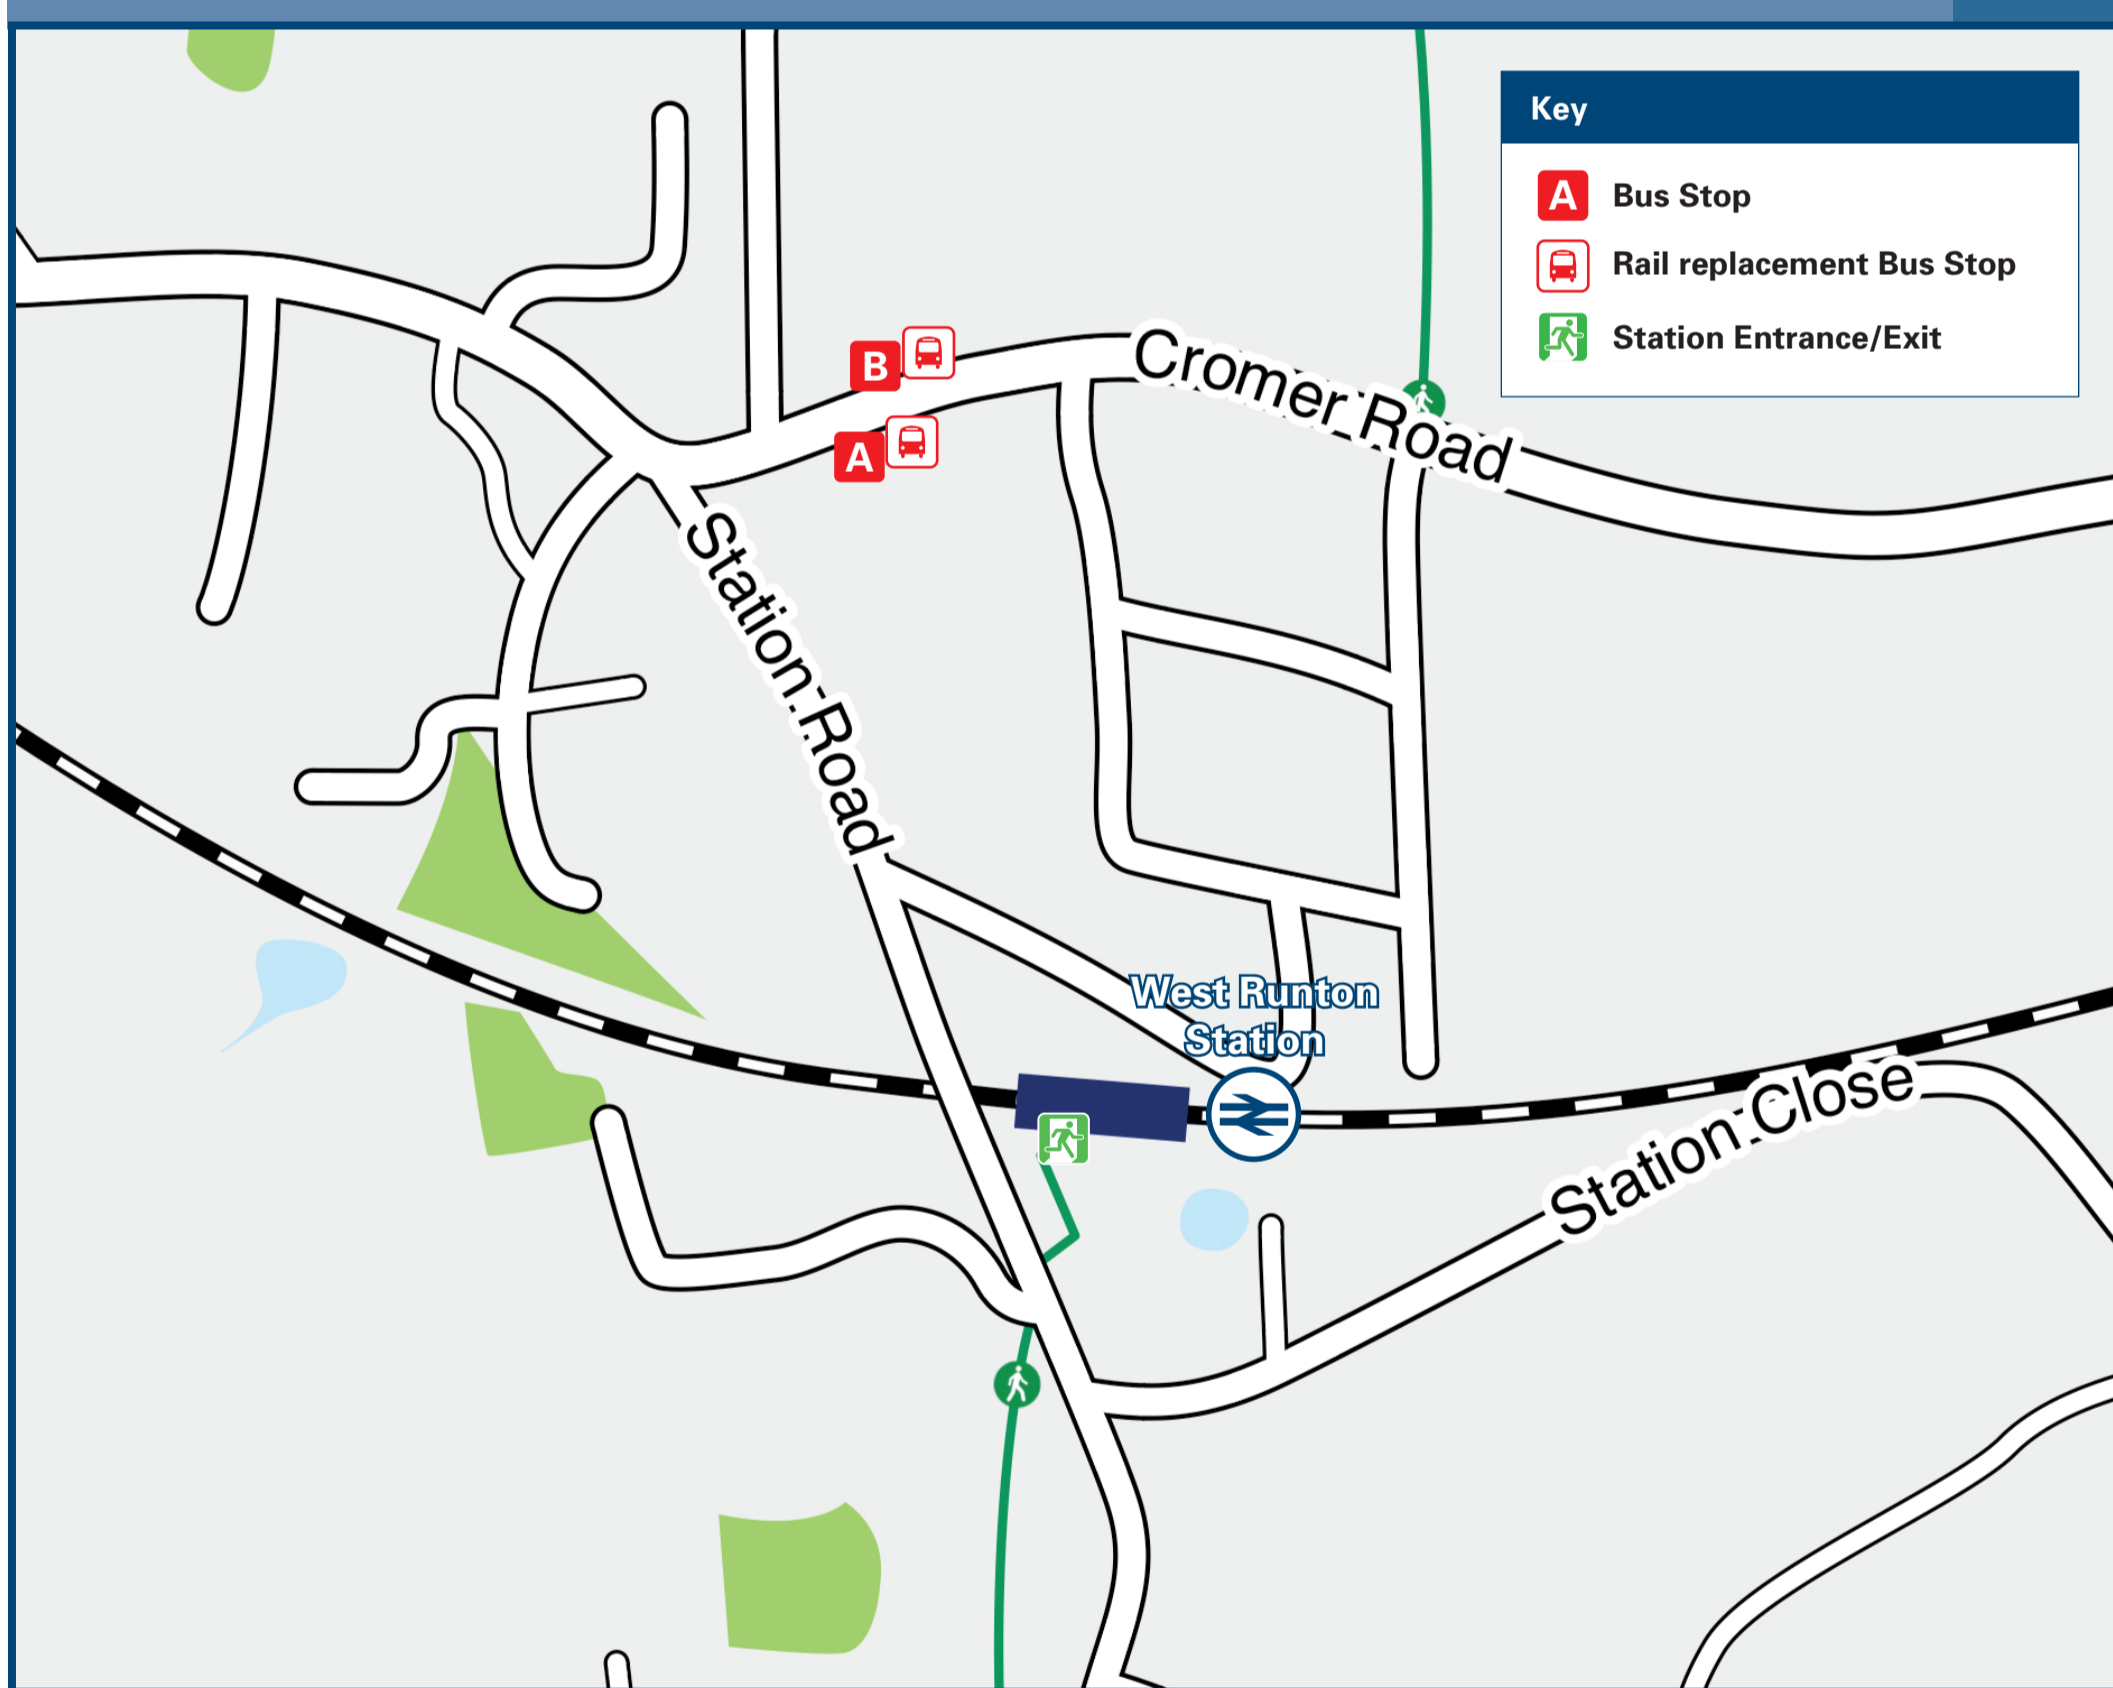

Buses

Rail replacement transport stop at the bus stops on Cromer Road.

Main destinations by bus

(Data correct at August 2023)

DESTINATION	BUS ROUTES	BUS STOP
Aylsham	44A, X44	B
Beeston Regis	CH1, 44A, X40, X44	A
Blakeney	CH1	A
Bodham	44A*, X40*, X44*	A
Brancaster	CH1+	A
Burnham Market	CH1+	A
Cley-next-the-Sea	CH1	A
Cromer (Bus Interchange)	CH1, 44A, X40, X44	B
Cromer & District Hospital	CH1+, 44A, X40, X44	B
East Runton	CH1, 44A, X40, X44	B
High Kelling Hospital	44A*, X40*, X44*	A
Holt (North Norfolk Railway Station)	44A*, X40*, X44*	A
Holt (War Memorial / Town Centre)	44A*, X40*, X44*	A
Hunstanton	CH1+	A
Marsham	44A, X40, X44	B
Muckleburgh Collection	CH1	A
Northrepps	44A, X40, X44	B
Norwich (City Centre)	44A, X40, X44	B
Sheringham	CH1, 44A, X40, X44	A
Wells-next-the-Sea	CH1	A
Weybourne	CH1	A

Notes

- Bus routes CH1 (Coasthopper) and CH2 (Coasthopper from Cromer), 44 and X44 operate daily, Mondays to Sundays.
- Bus routes 9 (from Sheringham) and 44A operate Mondays to Saturdays, No service on Sundays or Bank Holidays.
- Direct trains operate to this destination from this station.
- Bus routes 44A, X40 and X44 change to bus route 9 or 44 at Sheringham for this destination - no need to change buses.
- + Change buses at Wells-next-the-Sea for Lynx bus route 36 to this destination.
- ++ Bus route CH1 (Coasthopper) changes to route CH2 at Cromer for this destination - no need to change buses.

Taxis

West Runton Station has no taxi rank or cab office. Advance booking is essential, please consider using the following local operators: (Inclusion of this number doesn't represent any endorsement of the taxi firm)

Stuarts Taxis
01263 824 444

Premier Cars
01263 514 614

Coast to Coast Cabs
01263 511 749

Further information about all onward travel

Local Cycle Info northnorfolk.org/ For more information about cycle routes.	National Cycle Info sustrans.org.uk Sustrans is the UK's leading sustainable transport charity.	Bus Times See timetable displays at bus stops. www.traveline.info 0871 200 22 33 call cost 13p per minute plus your phone company's access charge	NextBuses Find the bus times for your stop. Search for a bus stop by entering a postcode, street & town or a stop name & town.	PlusBus plusbus.info A discount price 'bus pass' that you buy with your train ticket. It gives you unlimited bus travel around your chosen town, on participating buses.

National Rail Enquiries

Online nationalrail.co.uk	NRE App Free National Rail Enquiries app for iOS and Android	Social Media facebook.com/nationalrailenq @nationalrailenq	Alert Me You can sign up to Alert Me messages on the National Rail Enquiries website where you can receive train and platform notifications directly to your smart phone. nationalrail.co.uk/alertme	Contact Centre 03457 48 49 50 Calls cost no more than calls to geographic numbers (01 or 02) and may be recorded.	PlusBike nationalrail.co.uk/plusbike For more information.

National Rail
Britain's train companies working together