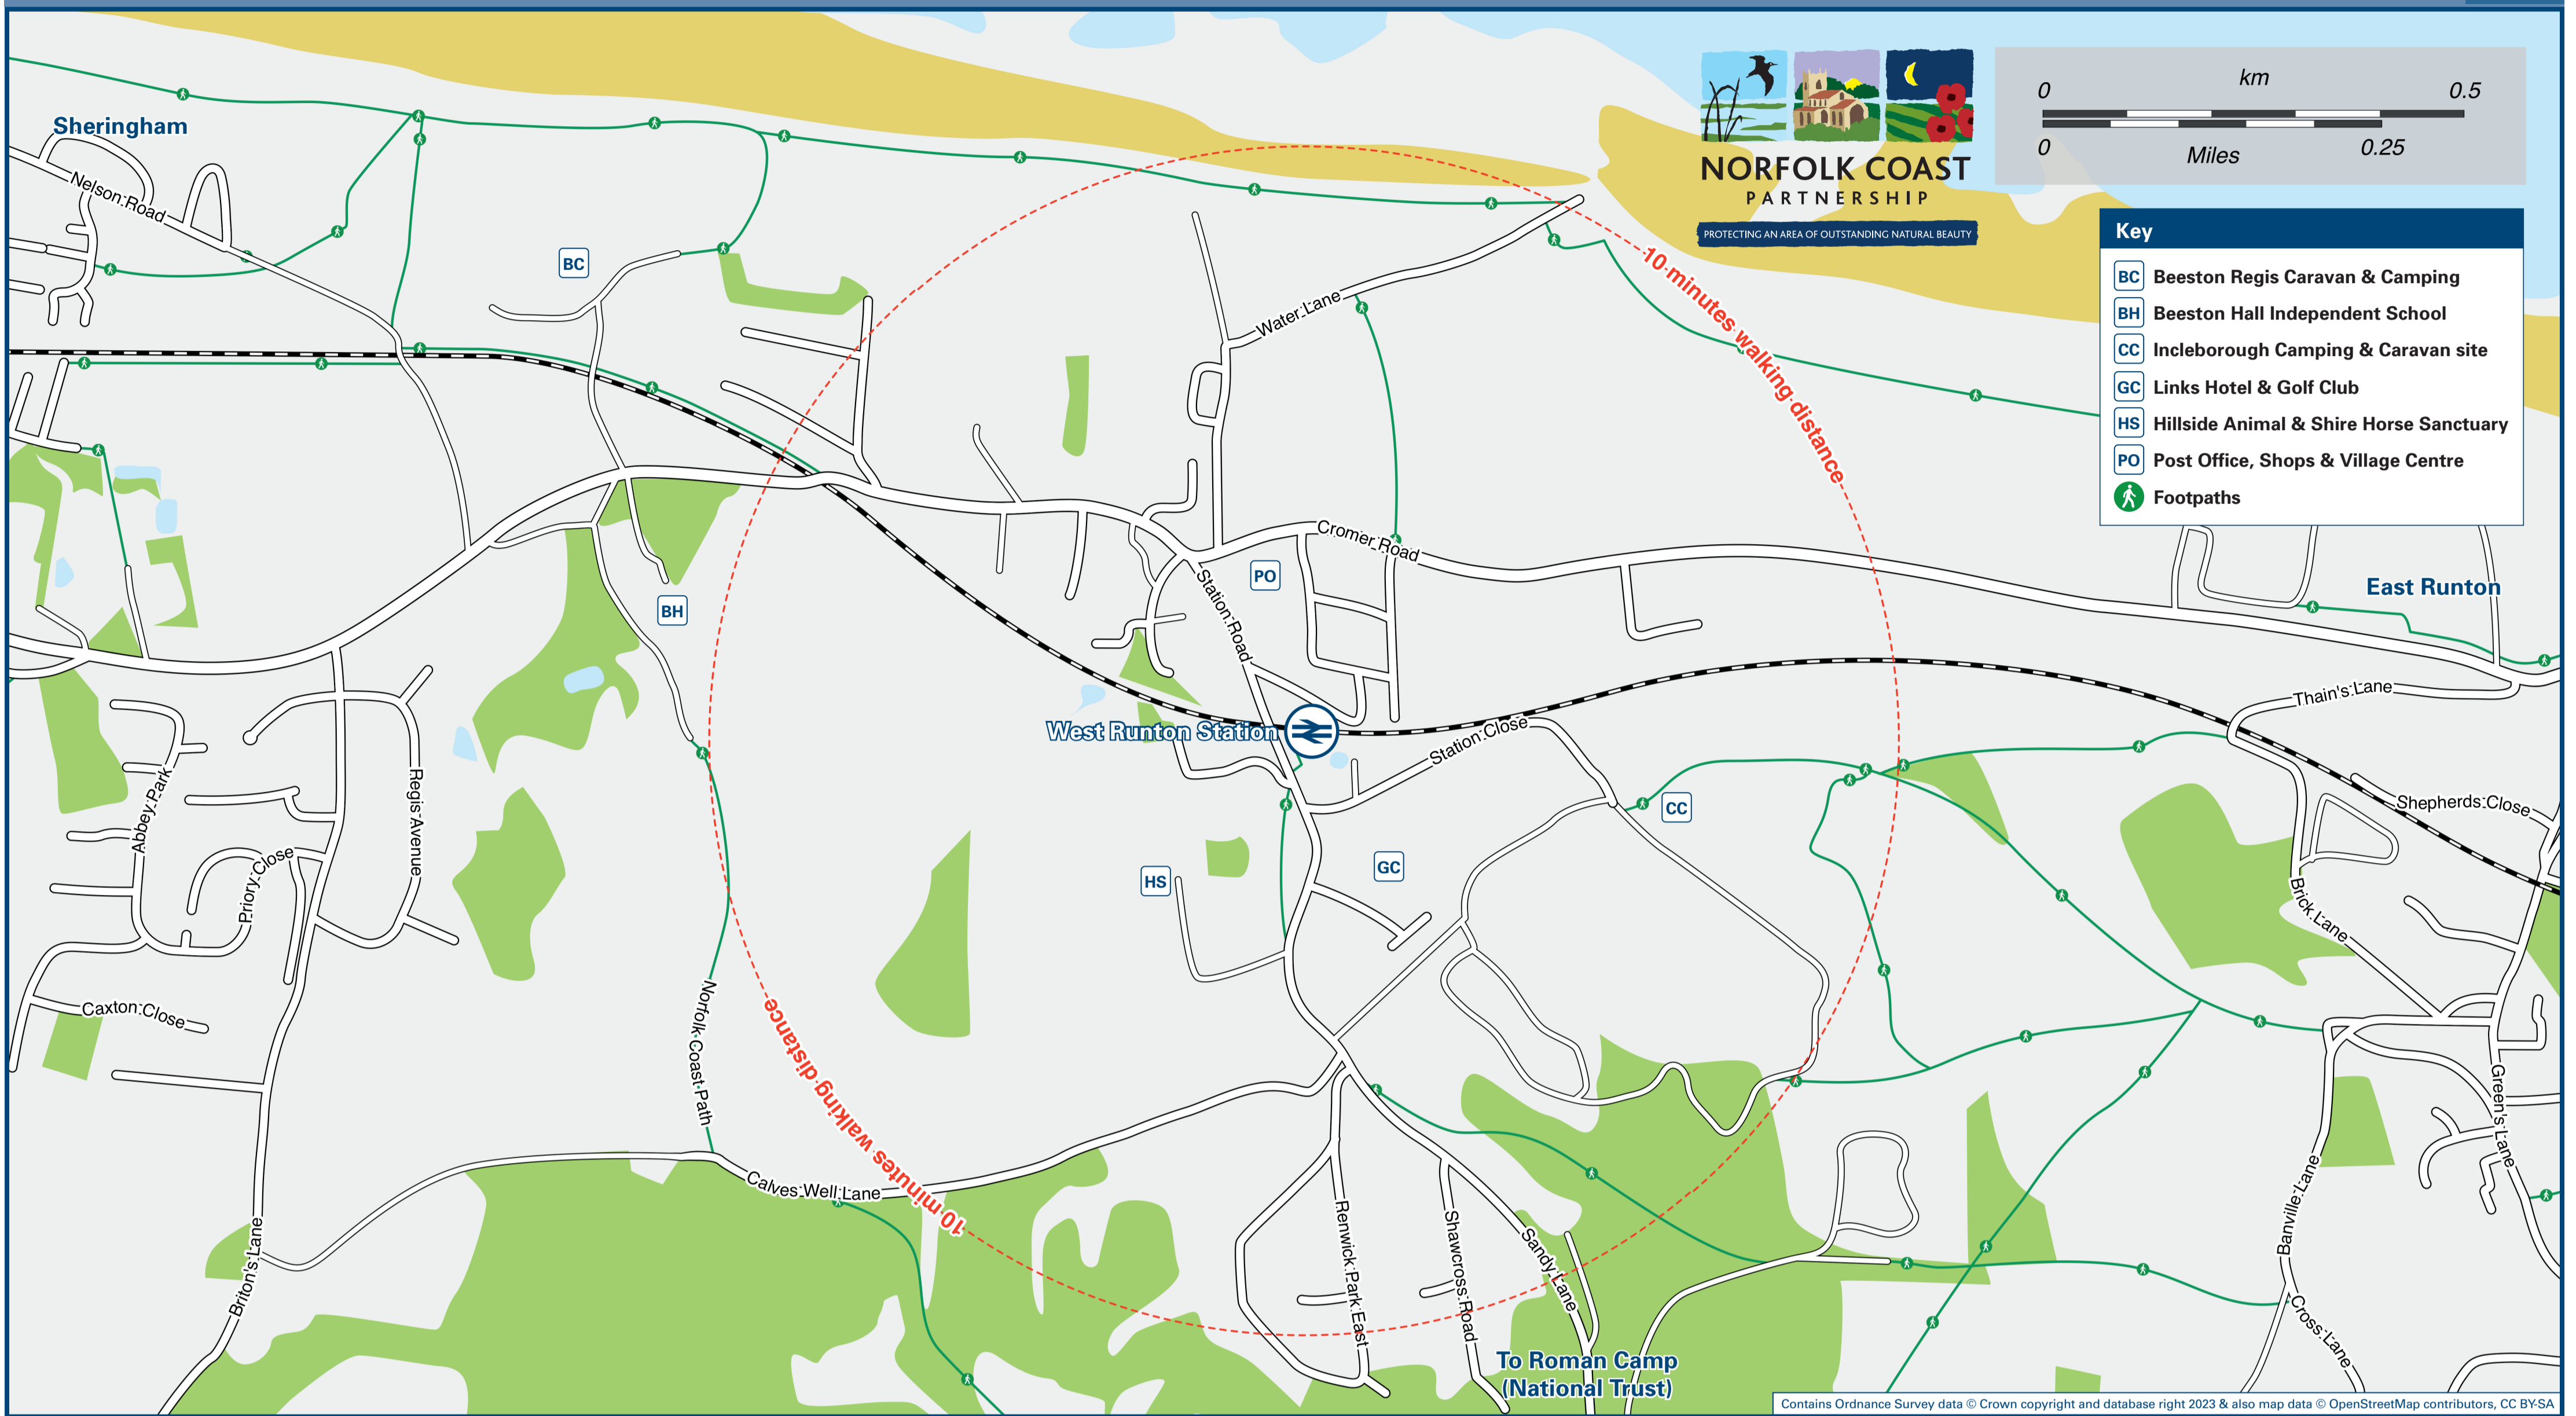

West Runton Station

Onward Travel Information

Local area map