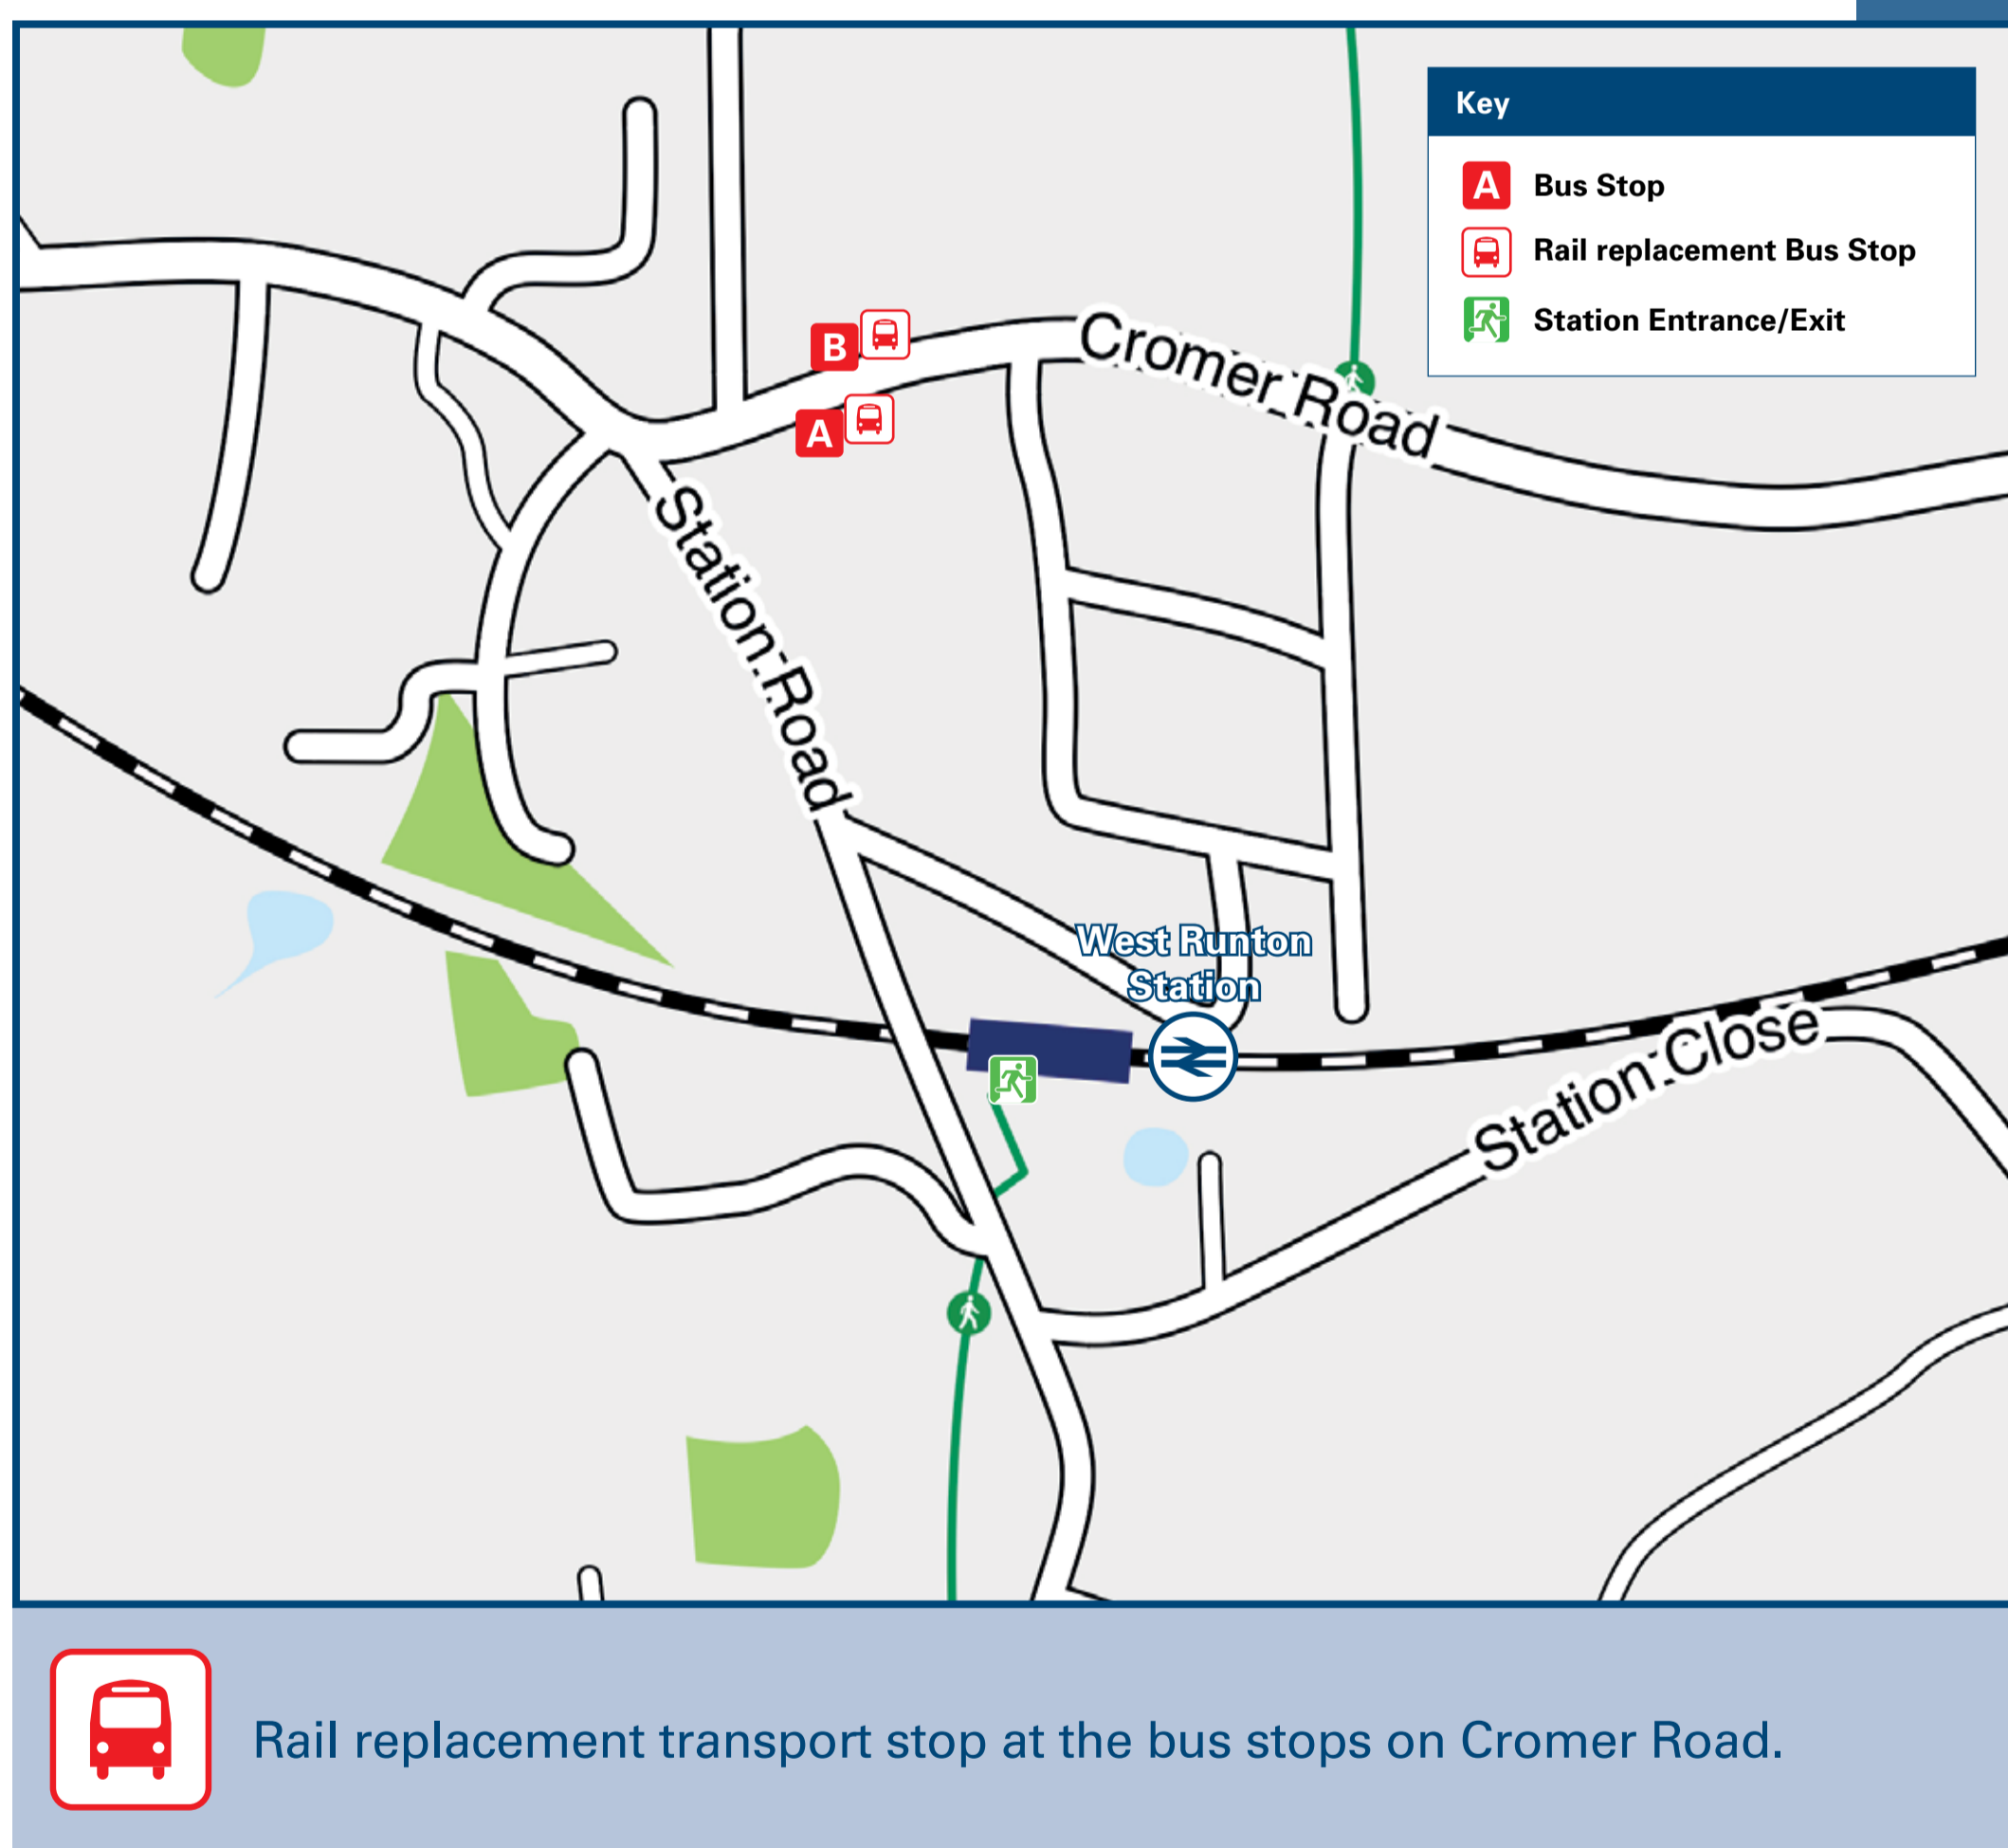

West Runton Station

Onward Travel Information

Local area map

Buses

Main destinations by bus

(Data correct at July 2024)

DESTINATION	BUS ROUTES	BUS STOP
Aylsham	44A, X41, X44	B
Beeston Regis	CH1, 44A, X40, X41, X44	A
Blakeney	CH1	A
Bodham	44A*, X40*, X44*	A
Brancaster	CH1+	A
Burnham Market	CH1+	A
Cley-next-the-Sea	CH1	A
Cromer (Bus Interchange)	CH1, 44A, X40, X41, X44	B
Cromer & District Hospital	CH1++, 44A, X40, X44	B
East Runton	CH1, 44A, X40, X41, X44	B
High Kelling Hospital	44A*, X40*, X44*	A
Holt (North Norfolk Railway Station)	44A*, X40*, X44*	A
Holt (War Memorial / Town Centre)	44A*, X40*, X44*	A
Hunstanton	CH1+	A
Marsham	44A, X40, X44	B
Muckleburgh Collection	CH1	A
Northrepps	44A, X40, X44	B
Norwich (City Centre)	44A, X40, X41, X44	B
Sheringham	CH1, 44A, X40, X41, X44	A
Wells-next-the-Sea	CH1	A
Weybourne	CH1	A

Notes

Bus routes CH1 (Coasthopper) and CH2 (Coasthopper from Cromer), 44A, X41 and X44 operate daily, Mondays to Sundays.
 Bus routes 9 (from Sheringham) operates on Mondays to Saturdays, No service on Sundays or Bank Holidays.
 Bus route X40 operates on Mondays to Fridays, only. No service on Saturdays, Sundays or Bank Holidays.