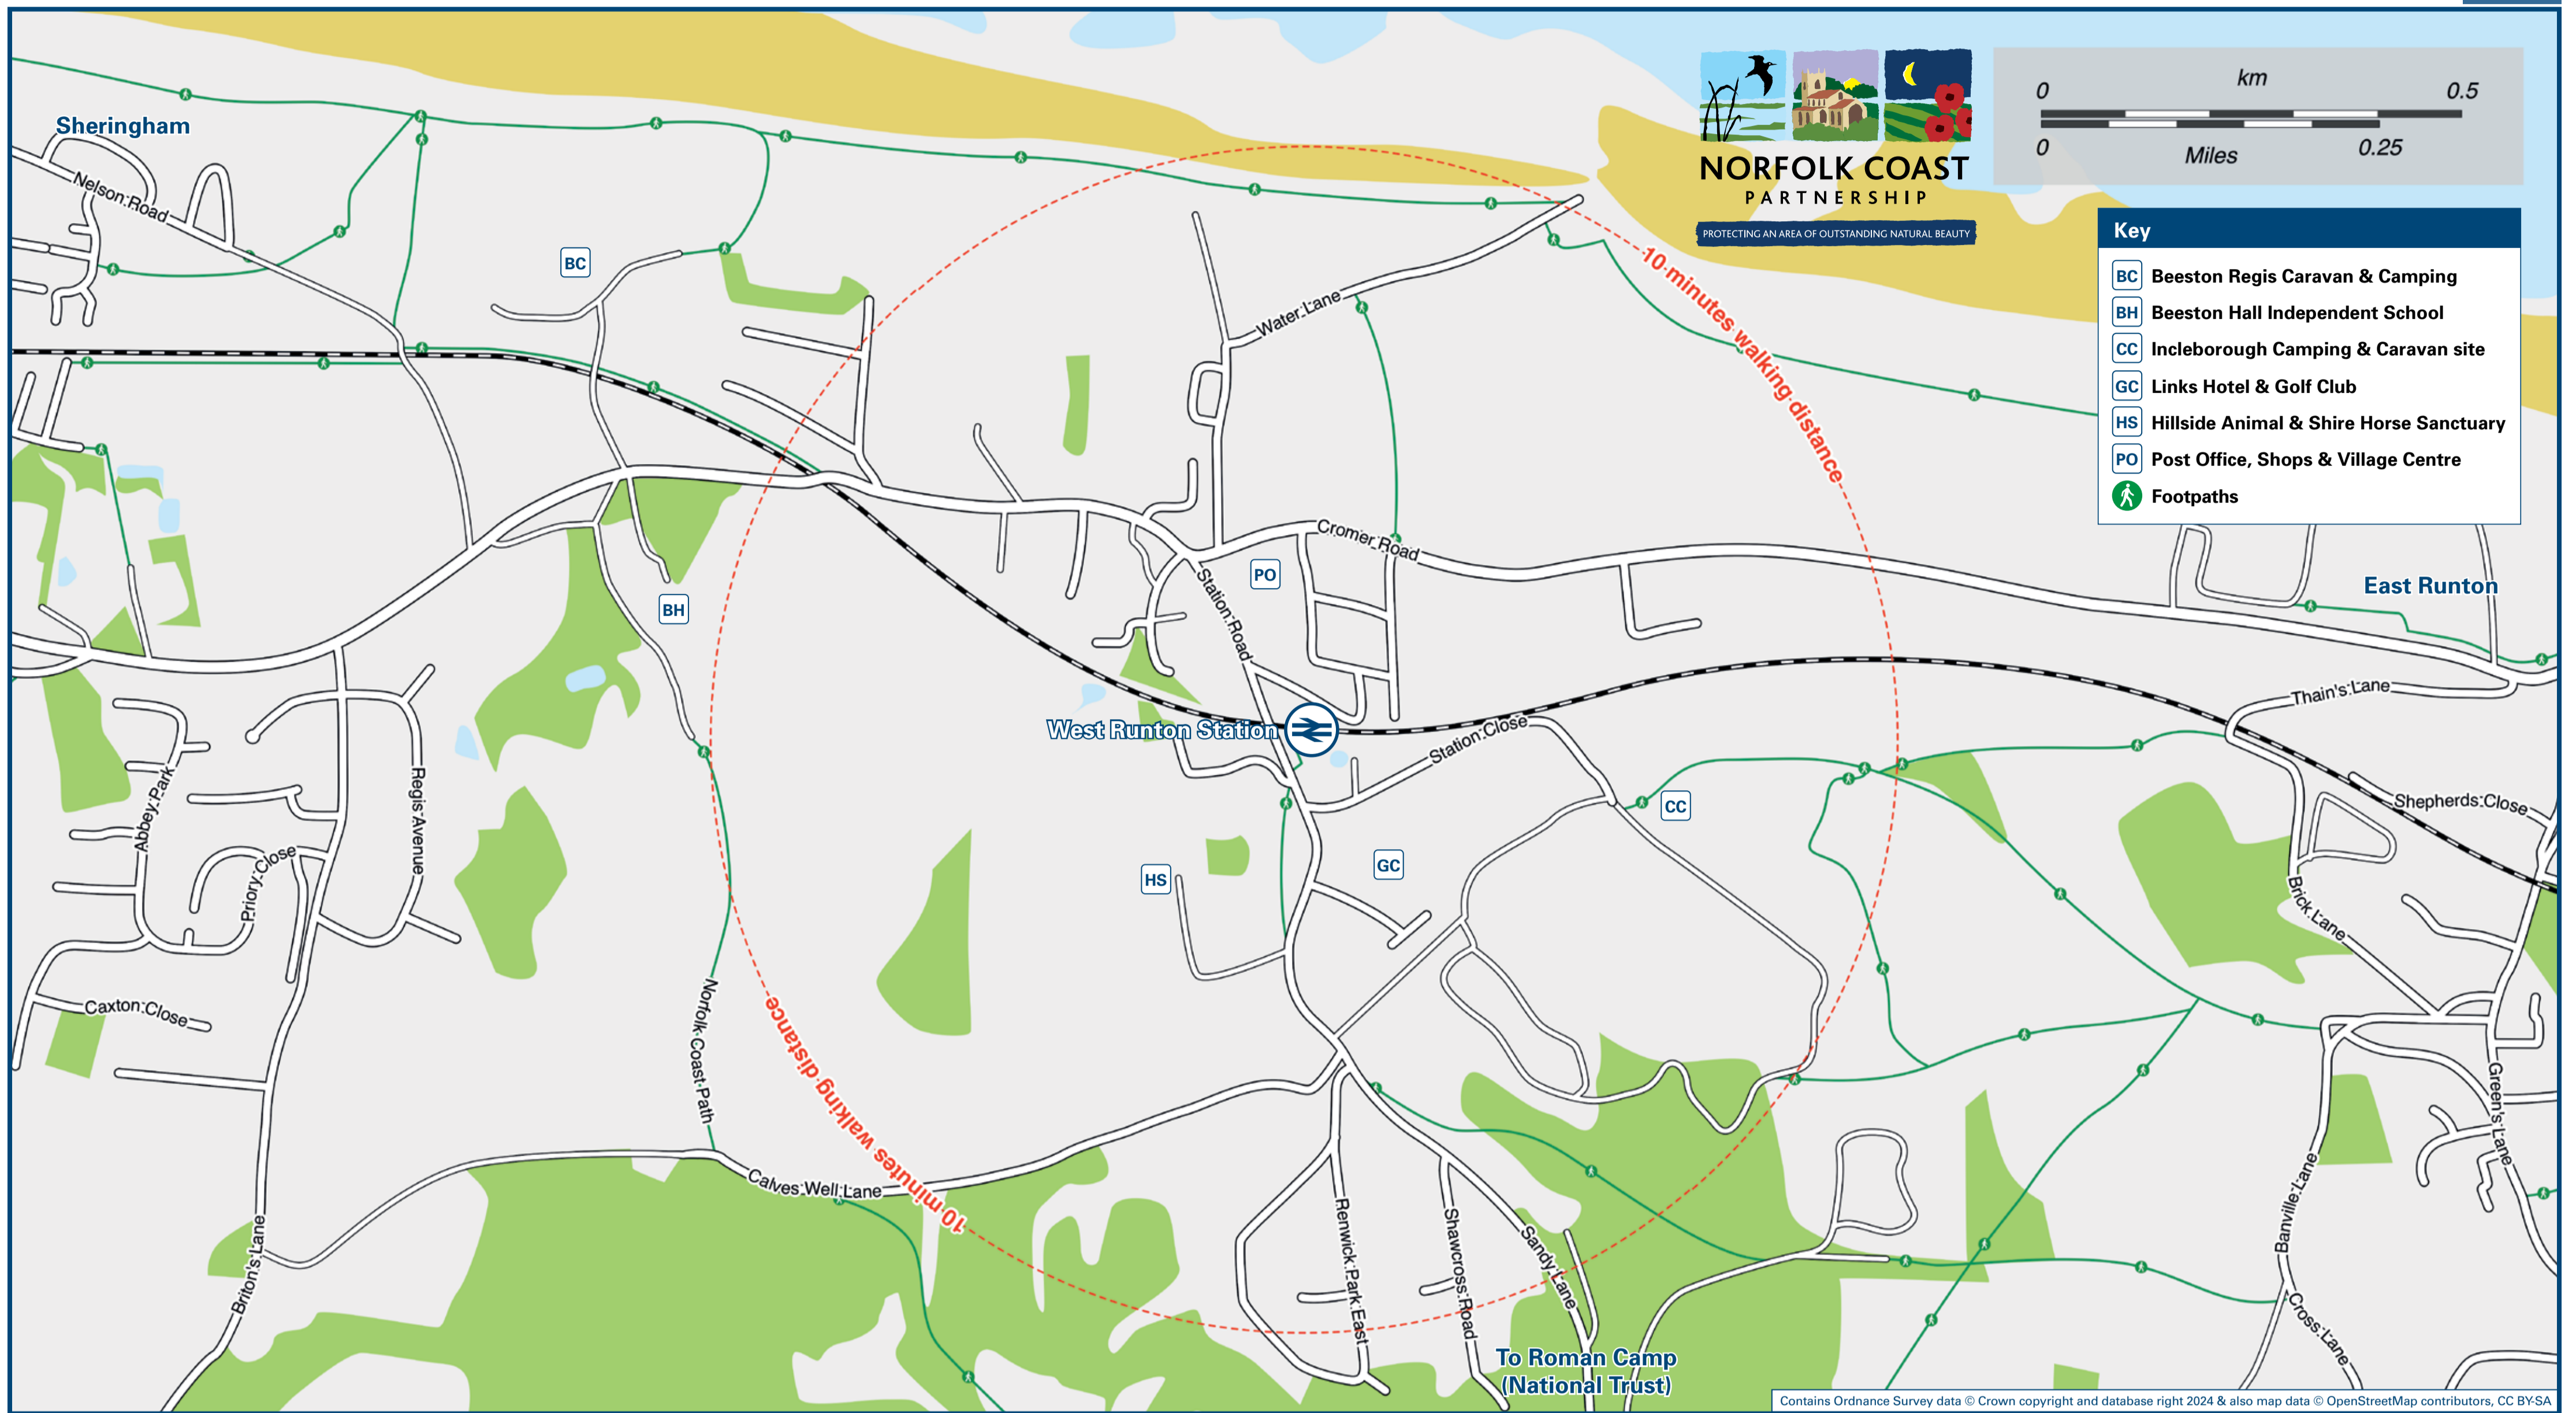

West Runton Station

Onward Travel Information

Local area map

Buses

Main destinations by bus

(Data correct at July 2024)

DESTINATION	BUS ROUTES	BUS STOP
Aylsham	44A, X41, X44	B
Beeston Regis	CH1, 44A, X40, X41, X44	A
Blakeney	CH1	A
Bodham	44A*, X40*, X44*	A
Brancaster	CH1+	A
Burnham Market	CH1+	A
Cley-next-the-Sea	CH1	A
Cromer (Bus Interchange)	CH1, 44A, X40, X41, X44	B
Cromer & District Hospital	CH1++, 44A, X40, X44	B
East Runton	CH1, 44A, X40, X41, X44	B
High Kelling Hospital	44A*, X40*, X44*	A
Holt (North Norfolk Railway Station)	44A*, X40*, X44*	A
Holt (War Memorial / Town Centre)	44A*, X40*, X44*	A
Hunstanton	CH1+	A
Marsham	44A, X40, X44	B
Muckleburgh Collection	CH1	A
Northrepps	44A, X40, X44	B
Norwich (City Centre)	44A, X40, X41, X44	B
Sheringham	CH1, 44A, X40, X41, X44	A
Wells-next-the-Sea	CH1	A
Weybourne	CH1	A

Notes

Bus routes CH1 (Coasthopper) and CH2 (Coasthopper from Cromer), 44A, X41 and X44 operate daily, Mondays to Sundays.
 Bus routes 9 (from Sheringham) operates on Mondays to Saturdays, No service on Sundays or Bank Holidays.
 Bus route X40 operates on Mondays to Fridays, only. No service on Saturdays, Sundays or Bank Holidays.

☉ Direct trains operate to this destination from this station.
 * Bus routes 44A, X40 and X44 change to bus route 9 or 44 at Sheringham for this destination - no need to change buses.
 + Change buses at Wells-next-the-Sea for Lynx bus route 36 to this destination.
 ++ Bus route CH1 (Coasthopper) changes to route CH2 at Cromer for this destination - no need to change buses.
 AONB Norfolk Coast (AONB) www.norfolkcoastaonb.org.uk