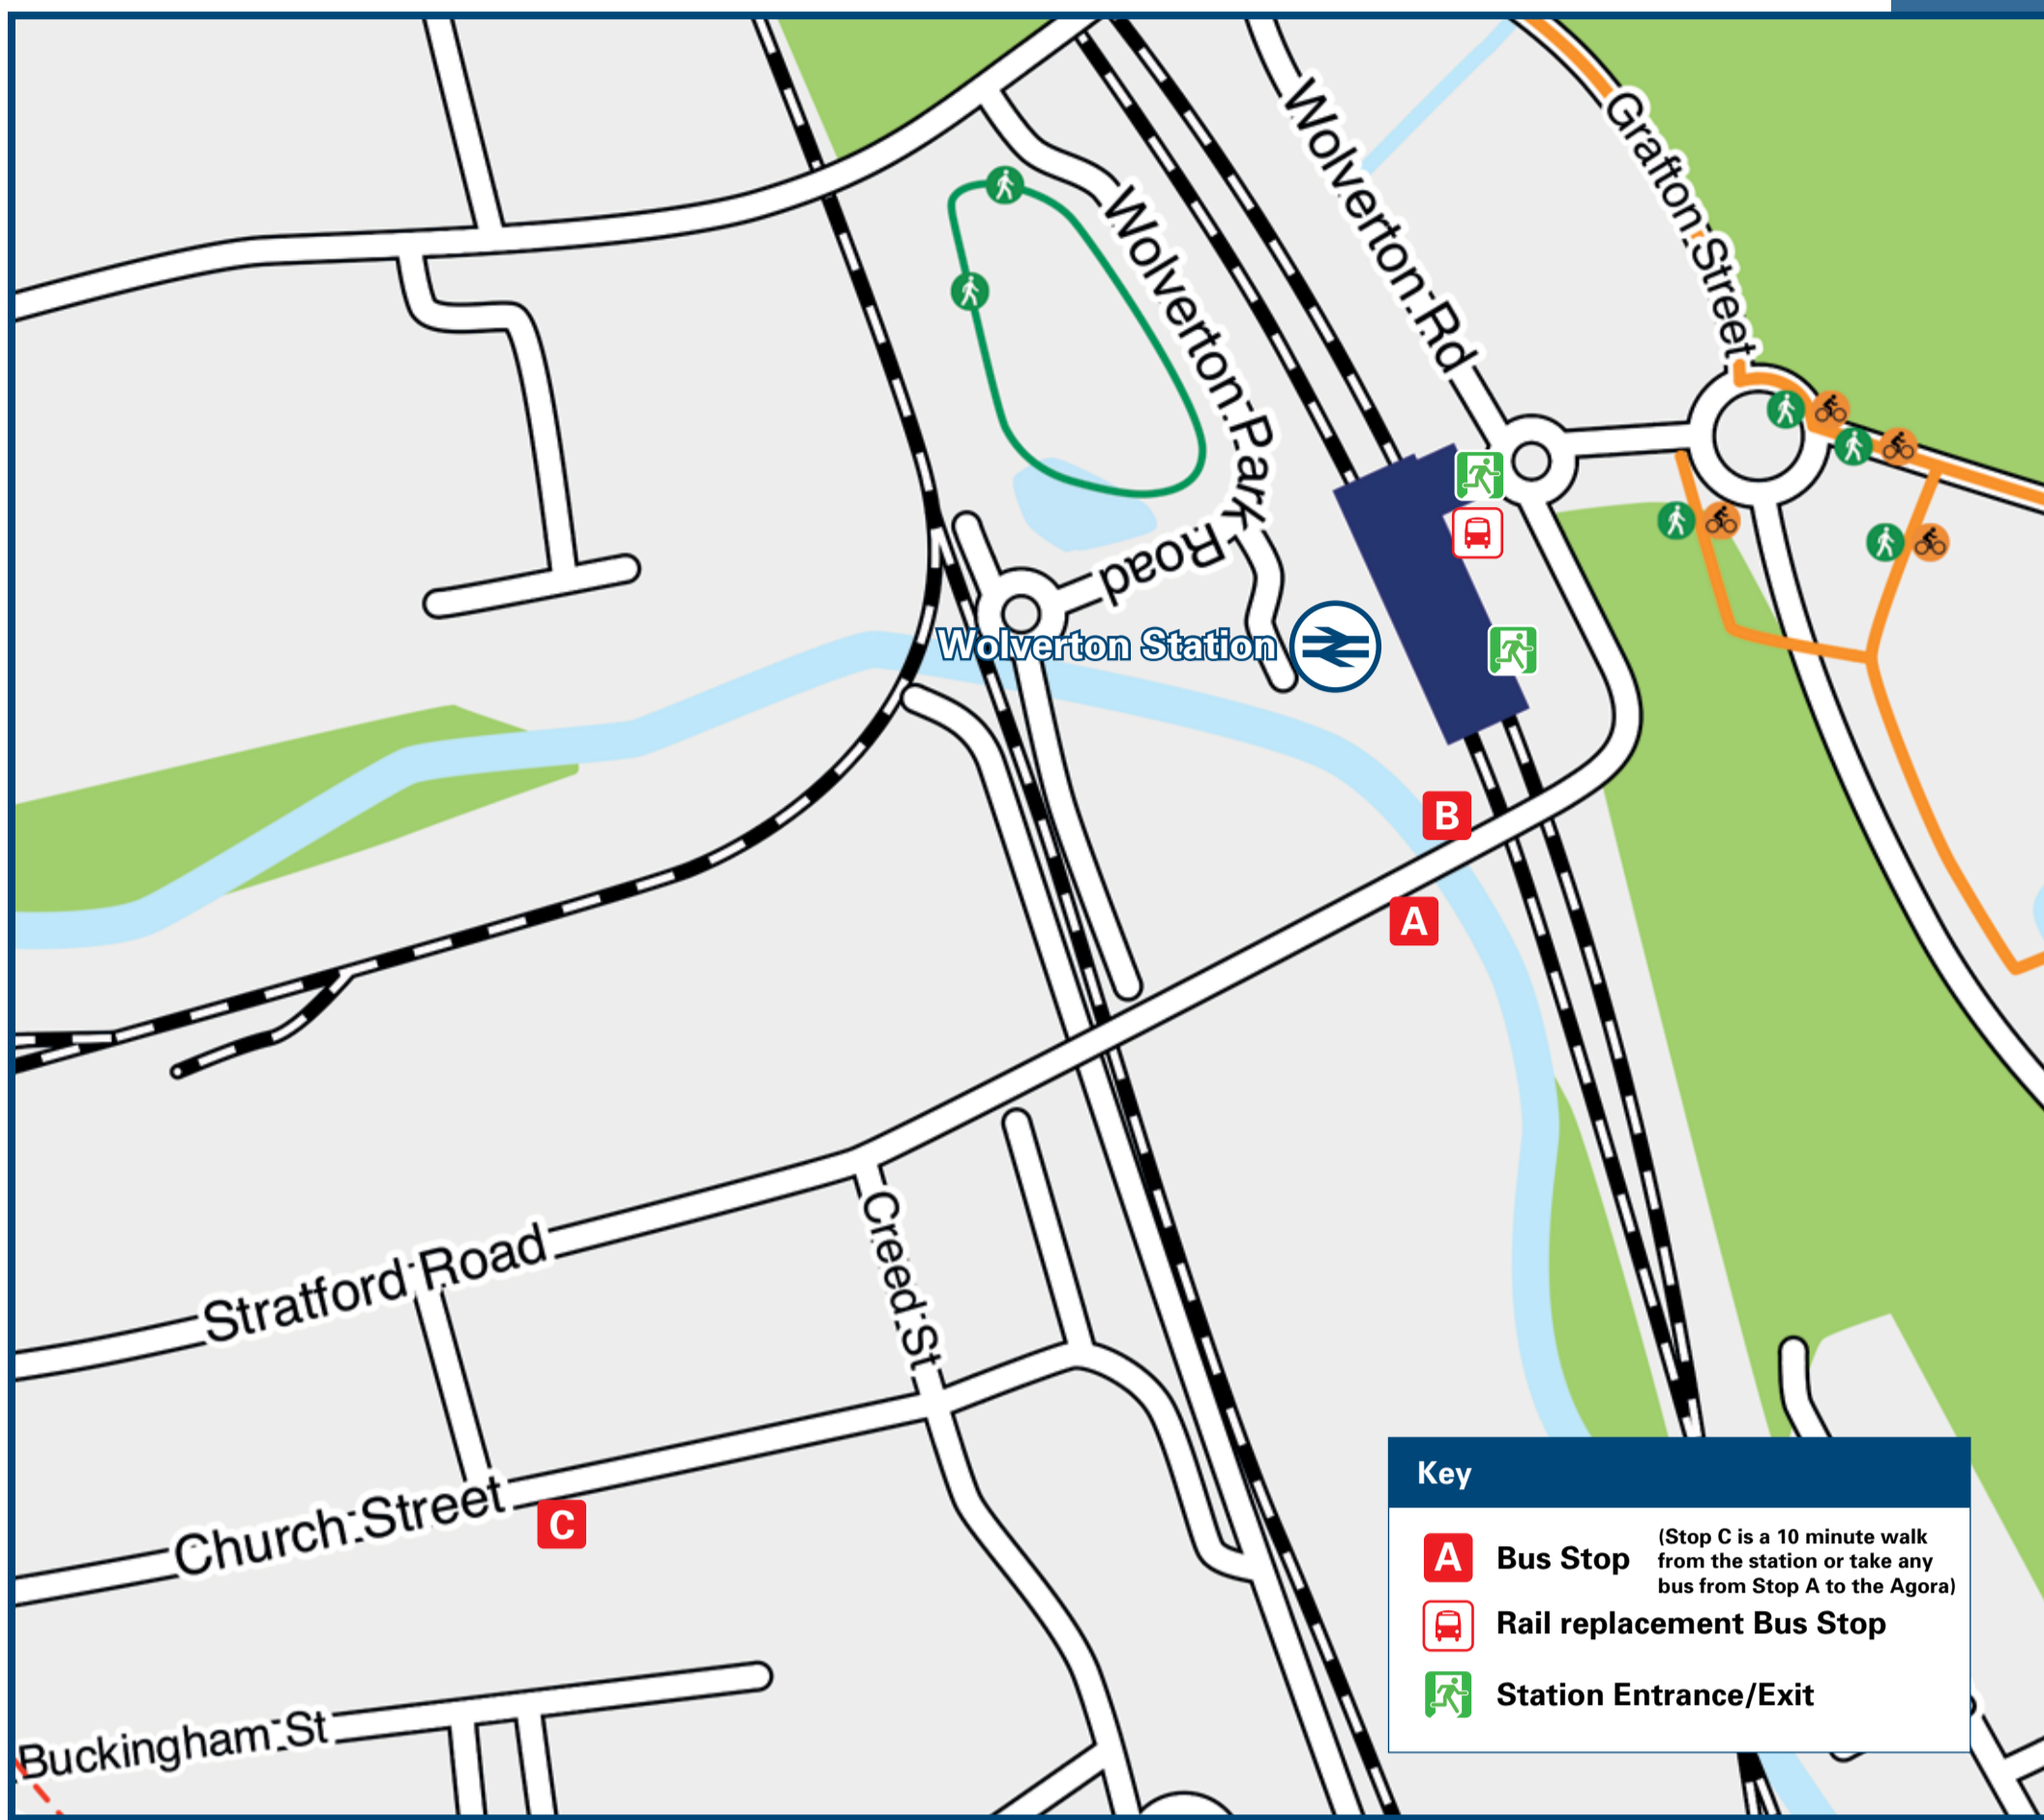

Wolverton Station

Onward Travel Information

Buses

Rail replacement buses/coaches depart from the station entrance.