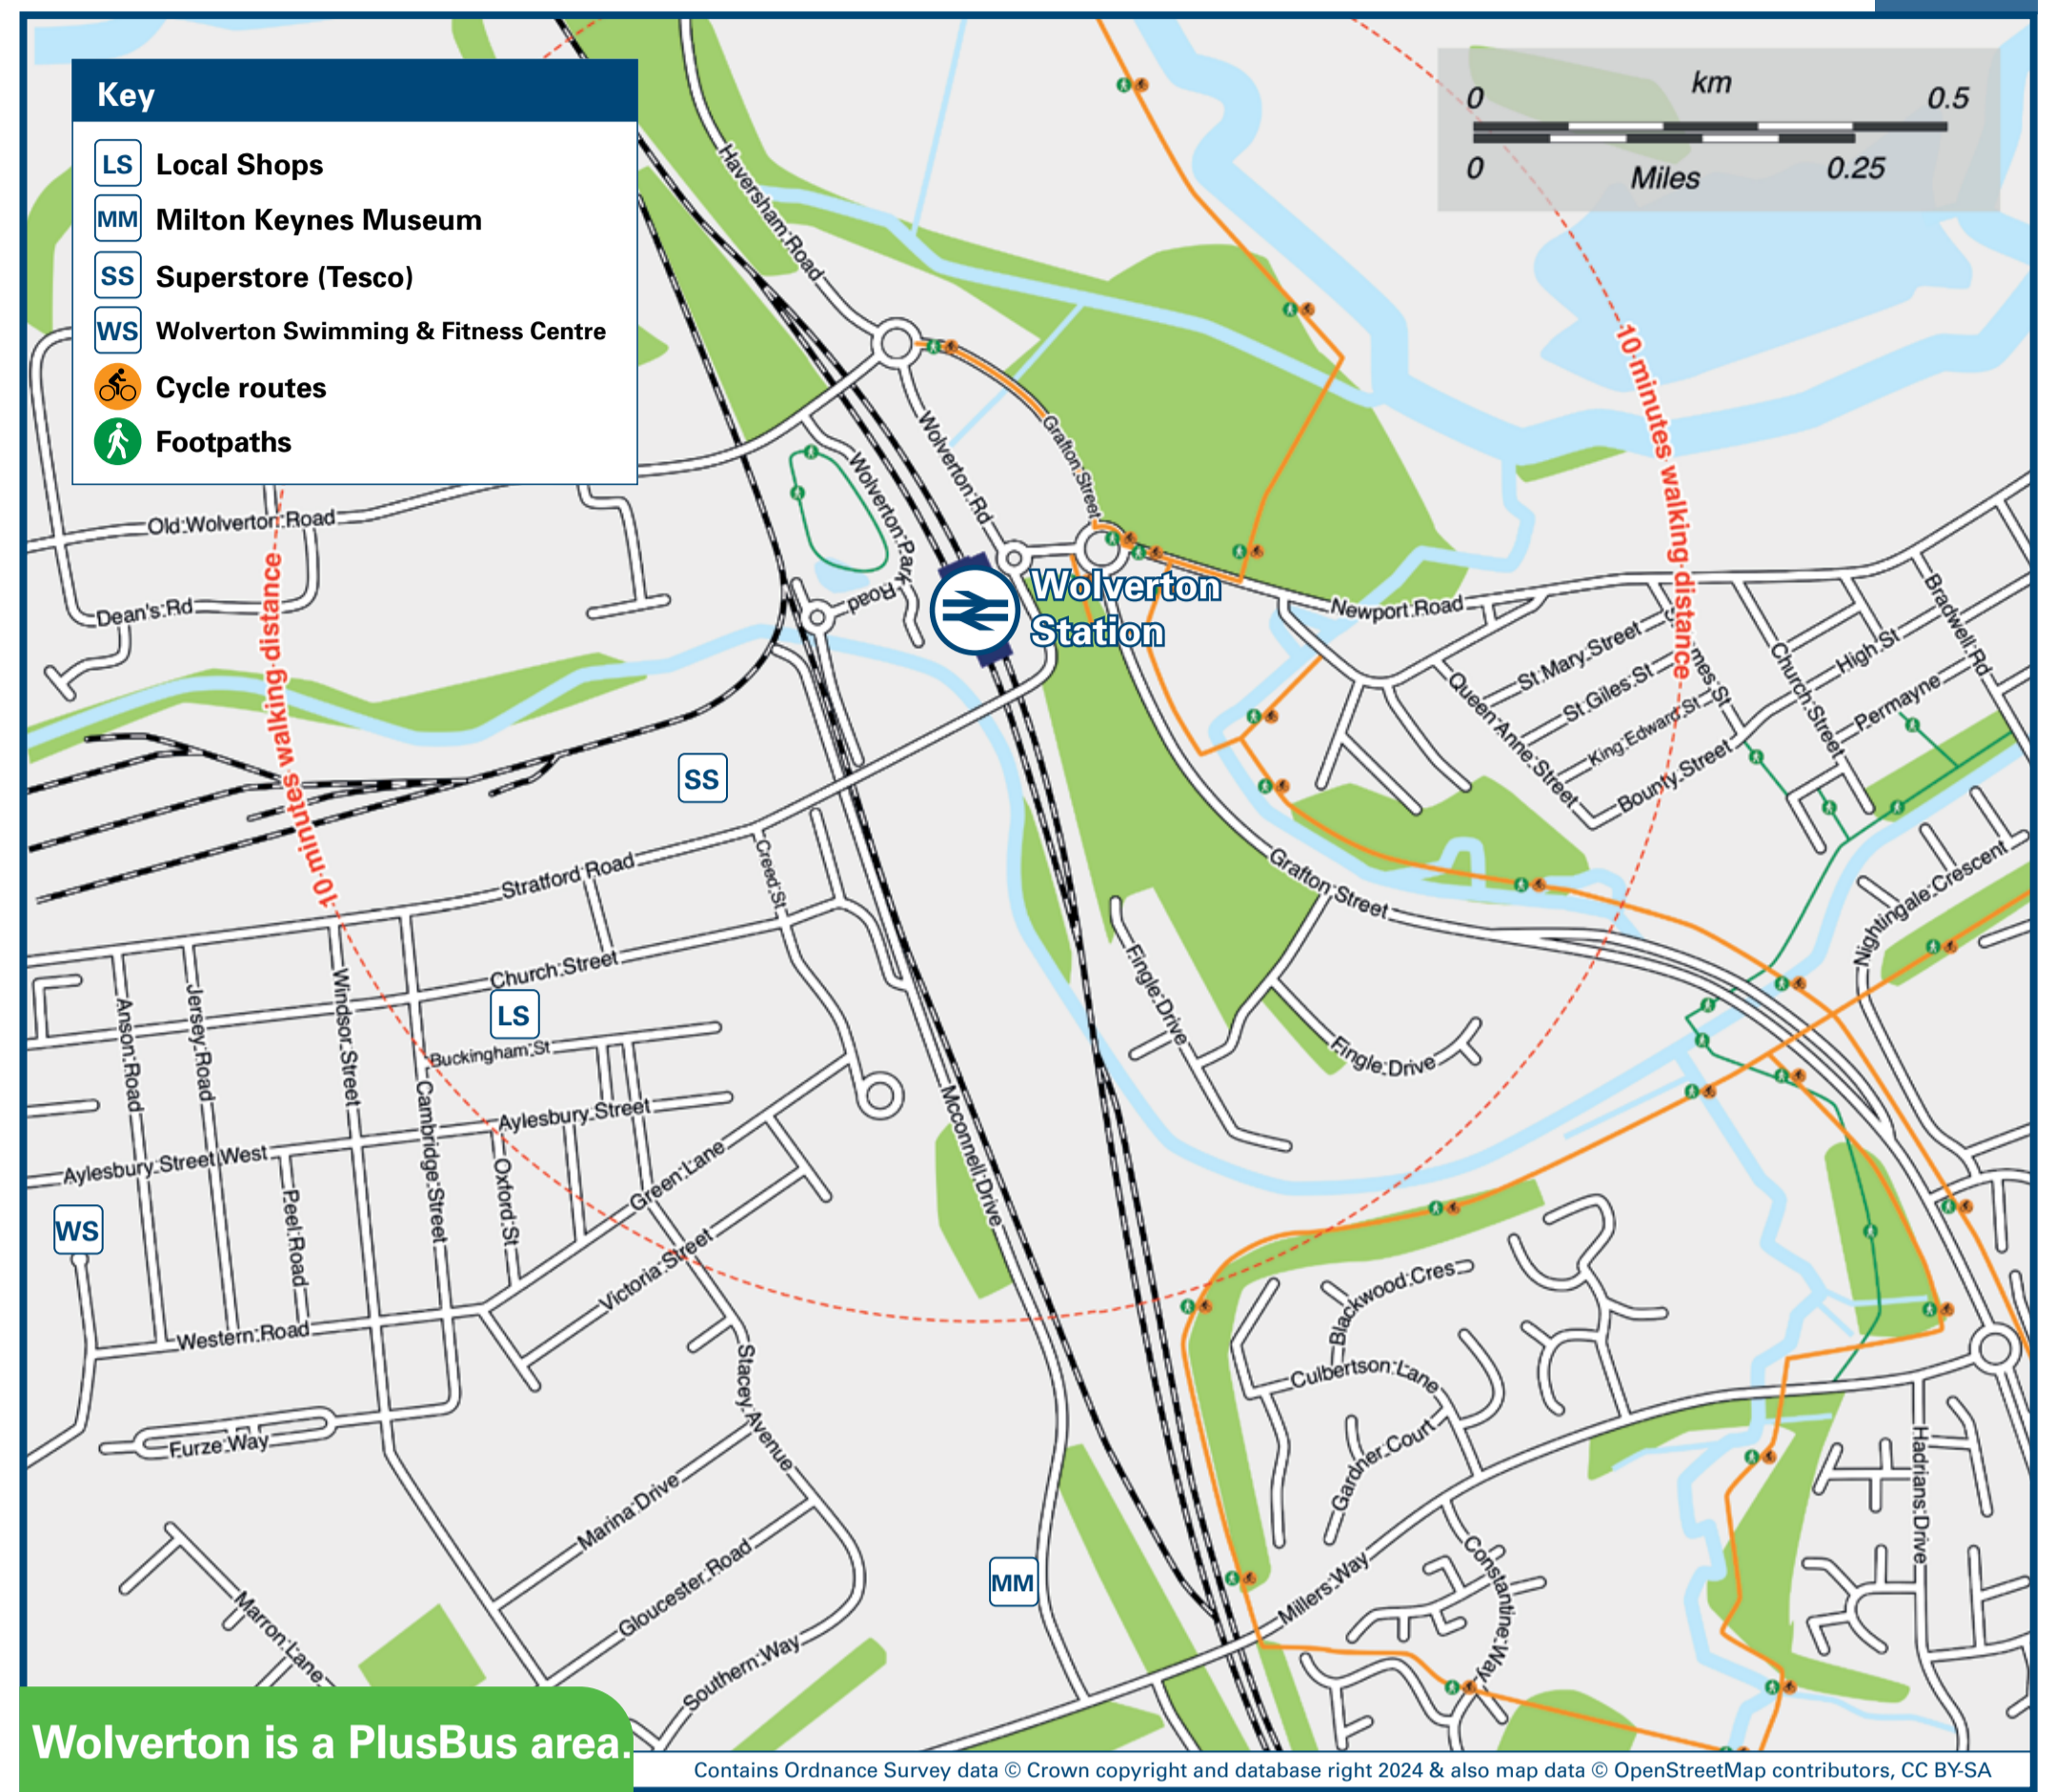

Local area map

PlusBus is a discount price 'bus pass' that you buy with your train ticket. It gives you unlimited bus travel around your chosen town, on participating buses. Visit www.plusbus.info

Main destinations by bus

(Data correct at July 2024)

DESTINATION	BUS ROUTES	BUS STOP
● Bancroft (Grafton Street)	5, X33	B
	33, X33	A
● Bletchley	4, 6	C
	5	B
● Bradville (Bradwell Road)	5	B
● Bradville (Marlborough Roundabout)	7	B
● Bradwell (Grafton Street)	5, M5*, X33	B
● Bradwell Village	33	A
● Castlethorpe	33, X33	B
	4, 6	C
● Central Milton Keynes (City Centre Shops)	5, 7, M5*, X33	B
	33, X33	A
● Coffee Hall	4, 6	C
	5	B
● Fullers Slade	6	C
● Great Holm	4	C
● Great Linford	7	B
● Greenleys (Great Monk Street)	4	C
● Hanslope	33, X33	B
● Hartwell	33, X33	B
● Haversham	33, X33	B

DESTINATION	BUS ROUTES	BUS STOP
● Heelands (Grafton Street)	M5*, X33	B
	6	C
● Hodge Lea	33	A
	4, 6, 33	C
● Kiln Farm	4	A
● Long Street	33, X33	B
● Magna Park (Amazon)	M5*	B
	4, 6	C
● Milton Keynes Central Train Station	5, 7, M5*, X33	B
	33, X33	A
● Milton Keynes Hospital	4, 6	C
	5	B
● Neath Hill	7	B
● New Bradwell	5, 7, M5*	B
● Northampton	33, X33	B
● Oakridge Park (Newport Road)	7	B
● Pennyland Local Centre	7	B
● Quinton	33, X33	B
● Roade	33, X33	B
● Salcey Forest Centre	33	B
● Stacey Bushes Local Centre	6	C

DESTINATION	BUS ROUTES	BUS STOP
● Stadium MK (Milton Keynes Dons FC)	6	C
● Stantonbury	7	B
● Stony Stratford	6	C
● Two Mile Ash	4	C
● West Bletchley	4	C
● Wolverton (Church Street, for bus stop C)	5, 7, M5*, X33	A
● Wootton (Northants)	33, X33	B

Notes

● **PlusBus** destination, please see below for details.

MK Connect is a Demand Responsive Transport (DRT) service for destinations not served by regular buses within Milton Keynes Council area including Wolverton. This service is available from 6:00am - 10:00pm Mondays to Saturdays and from 9:00am - 6:00pm on Sundays. To book use the MK Connect app on Play and Apple stores or on-line or by calling 01908 252 526 during the hours of operation.

Bus routes 4, 5, 6 and 7 operate a frequent daily service.

Bus routes 33 and X33 operate Mondays to Saturdays.

Bus route 83 operates on Schooldays only from Wolverton Church Street stop **A** at 07:52 to Old Stratford, Deanshanger, Buckingham and Silverstone UTC. Return journey towards Central Milton Keynes depart stop **B** at 17:17.

Bus route 89 operates on Schooldays only from stop **A** at 08:16 to Stony Stratford, Old Stratford and Elizabeth Woodville School in Deanshanger. Return journey towards Central Milton Keynes depart stop **B** at 15:36.

For bus times and further information contact Traveline on 0871 200 22 33 or contact Arriva (for bus routes 4, 5, 6, 7, 33, X33 & M5) www.arrivabus.co.uk/beds-and-bucks or call 0344 800 44 11.

* Bus route M5 operates a limited daily service, please check timetable before travelling.

● Direct trains operate to this destination from this station.

Taxis

Wolverton Station has no taxi rank or cab office. Advance booking is essential, please consider using the following local operators: (Inclusion of this number doesn't represent any endorsement of the taxi firm)