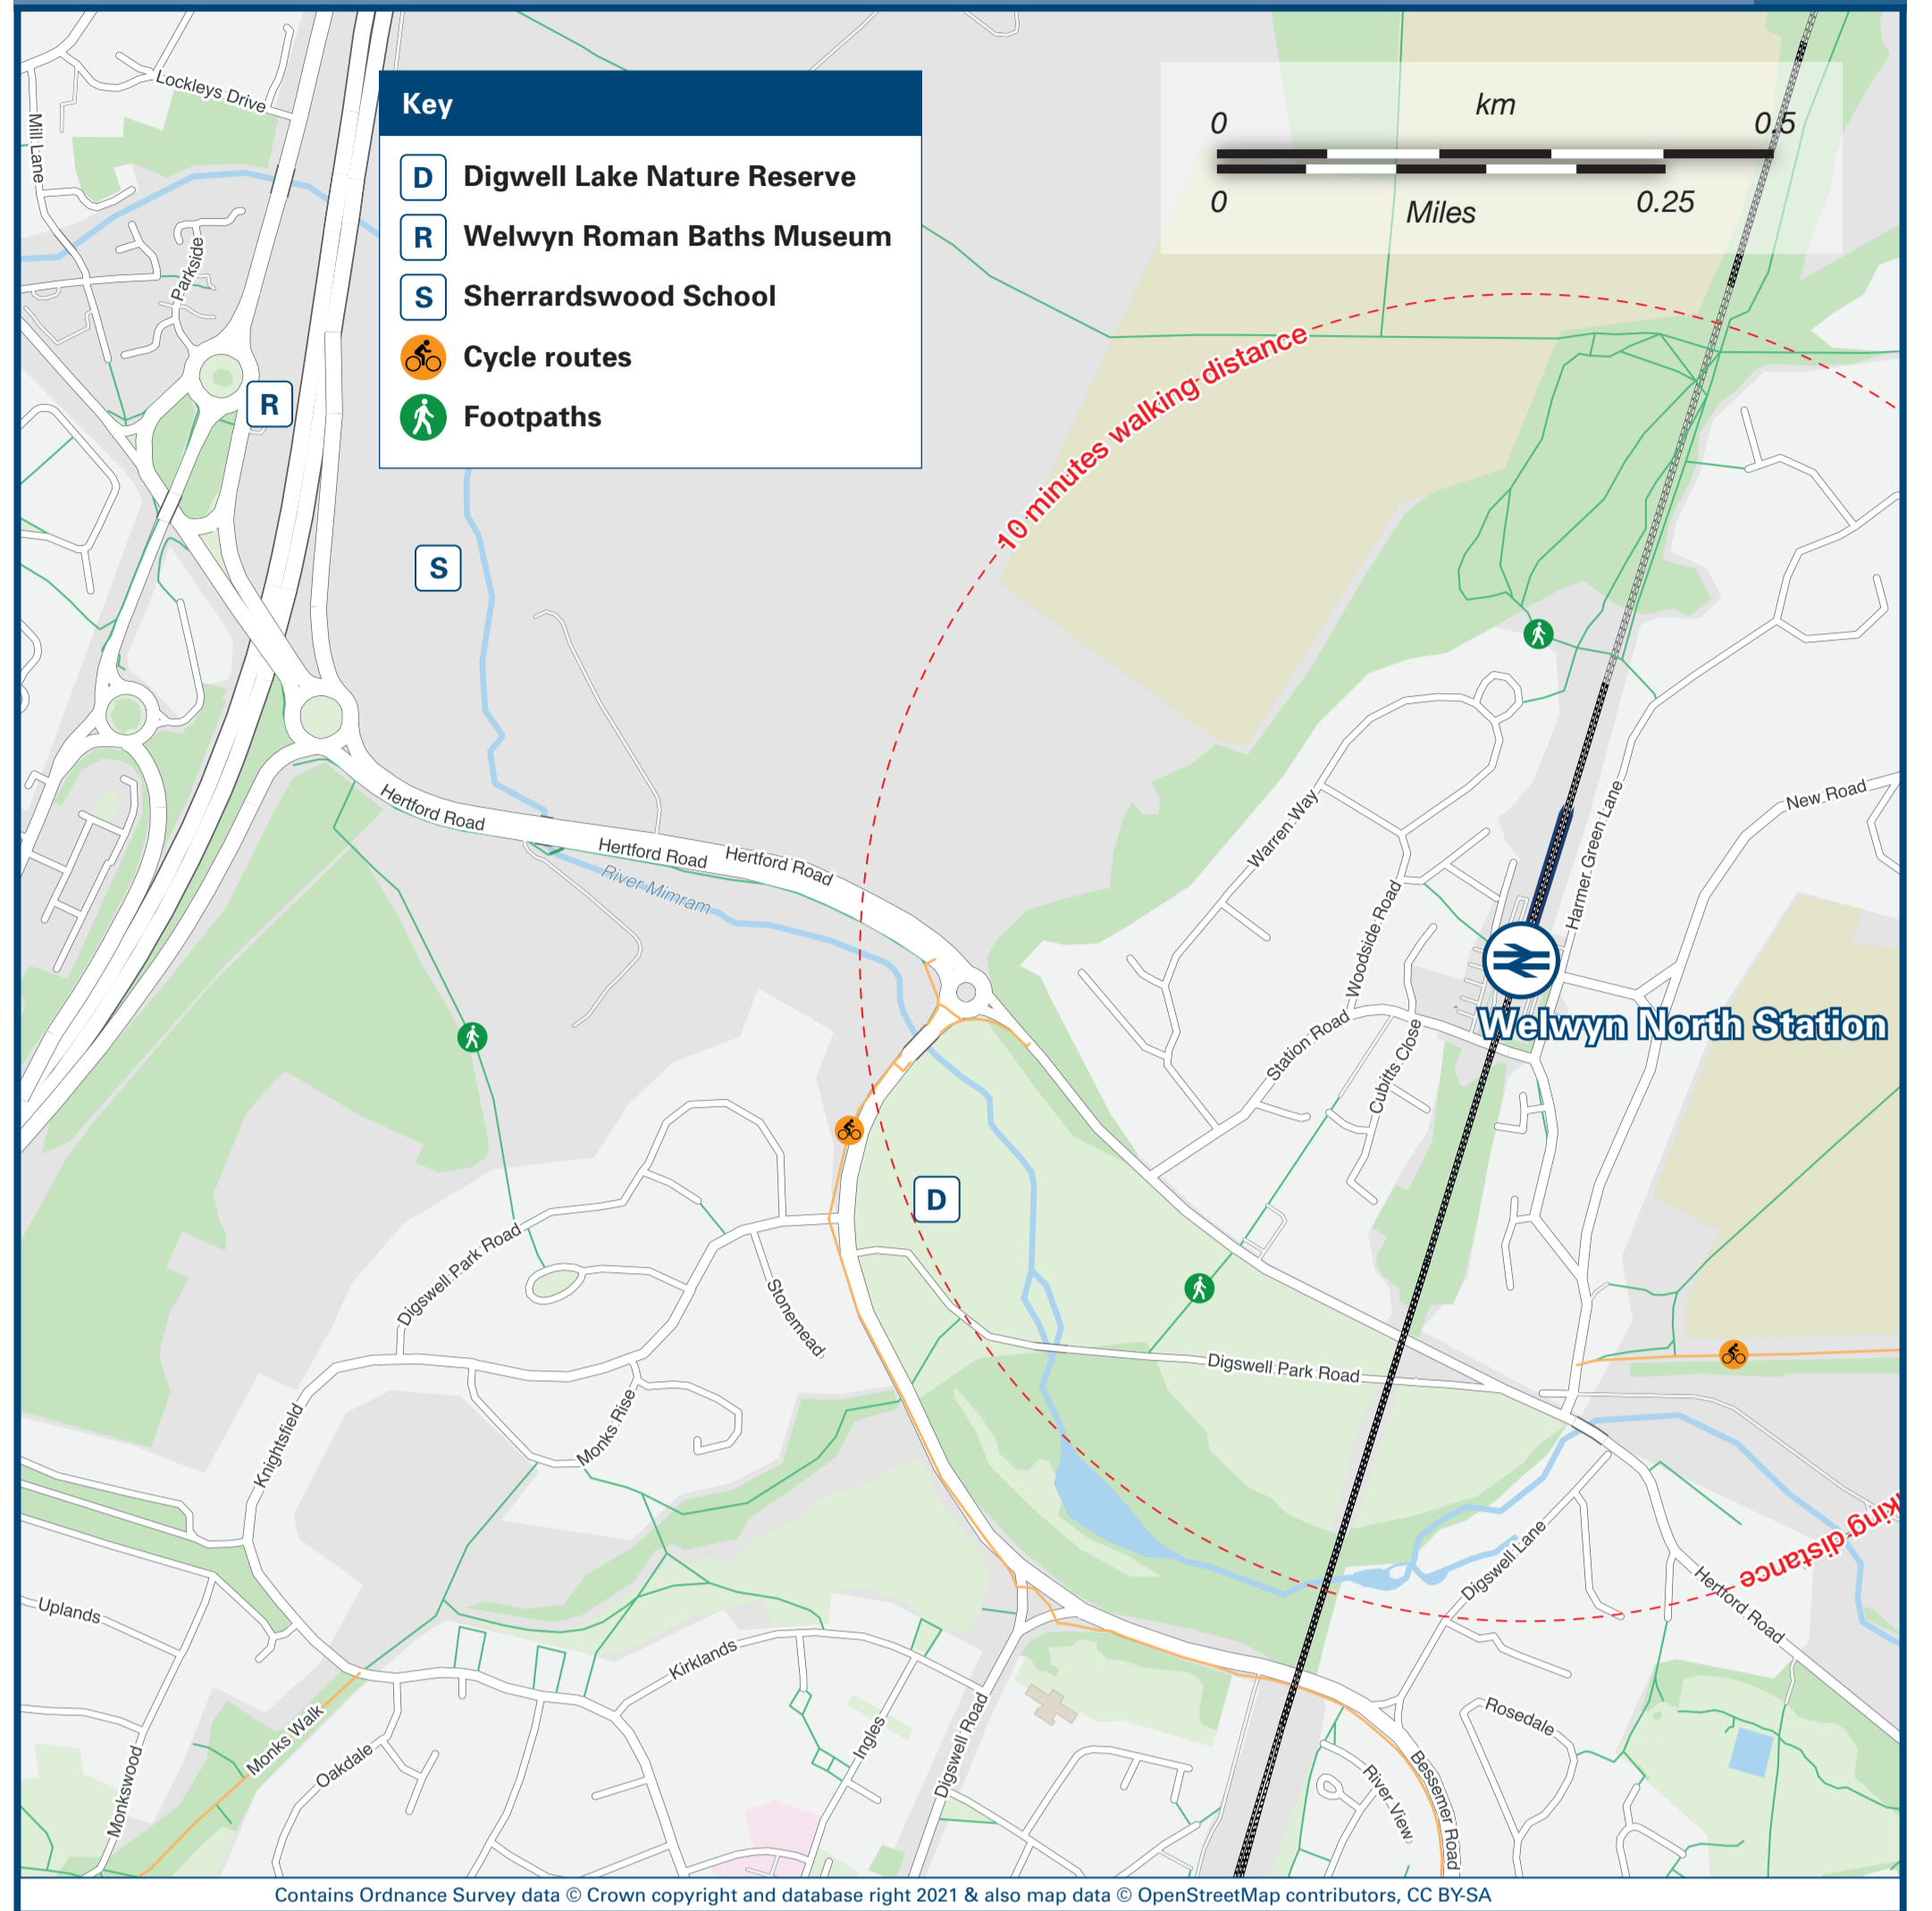

Welwyn North Station

Onward Travel Information

Buses

Key

- A** Bus Stop
- R** Rail replacement Bus Stop
- F** Station Entrance/Exit

Rail replacement buses will depart from outside the station.

Local area map

Key

- D** Digwell Lake Nature Reserve
- R** Welwyn Roman Baths Museum
- S** Sherrardswood School
- C** Cycle routes
- F** Footpaths

Main destinations by bus

(Data correct at May 2023)

DESTINATION	BUS ROUTES	BUS STOP	DESTINATION	BUS ROUTES	BUS STOP	DESTINATION	BUS ROUTES	BUS STOP
Bull's Green	203*	B	Knightsfield (Bessemer Road for stops C & D)	15 minutes walk from this station, see Local area map		Watton-at-Stone	203*	B
Burnham Green	204*	B				Welwyn Village	301, 314	C
Codicote	314	C	Lister Hospital	301	C	Welwyn Garden City (Town Centre/Bus Station)	203*, 204* 301, 314	A D
Datchworth	203*	B	Mardley Hill (Oaklands)	301	C	Woolmer Green	301	C
Haldens	203*, 204*	A	Panshanger	204*	B			
Harmer Green	203*, 204*	B	Stevenage	301	C			
Knebworth	301	C	Tewin	204*	B			

Notes

Bus route 314 runs a limited Mondays to Saturdays service, only. Bus route 301 runs daily. For bus times please see bus stop timetables or contact Traveline. * This service runs limited journeys only: route 203 on Thursdays; route 204 on Tuesdays, Thursdays & Fridays.

Scan this code with your mobile for full station information.