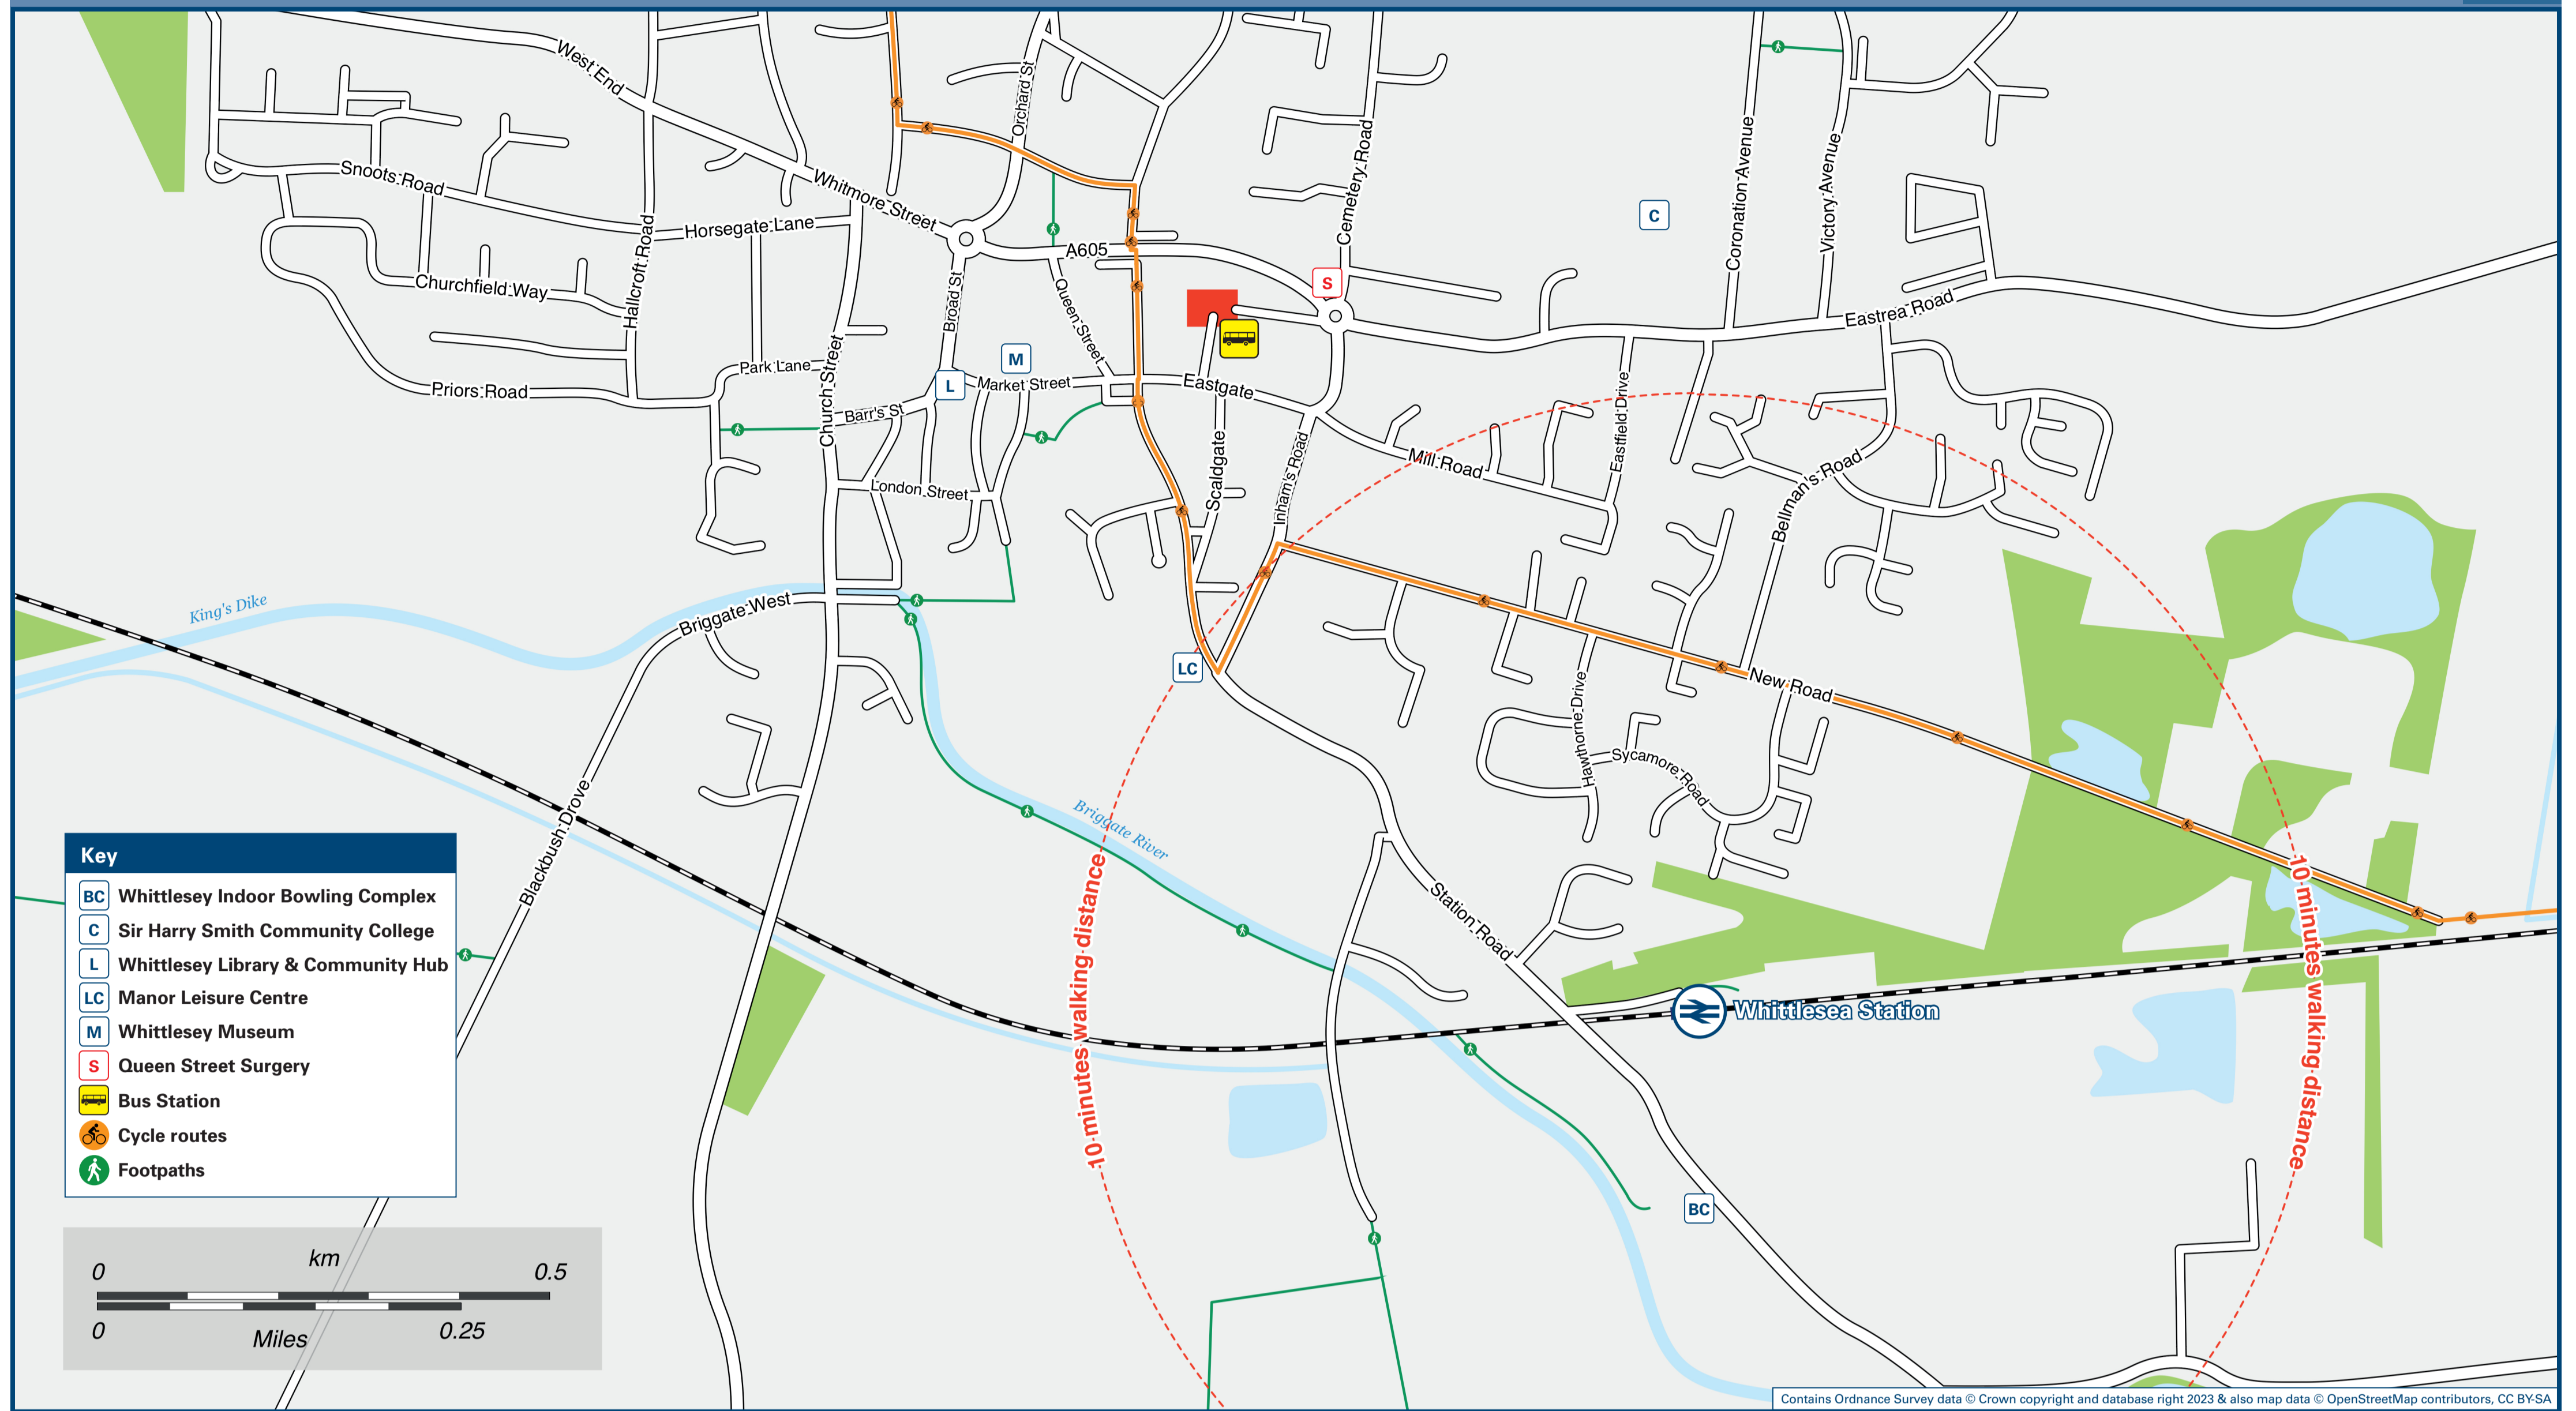

Whittlesea Station

Onward Travel Information

Local area map