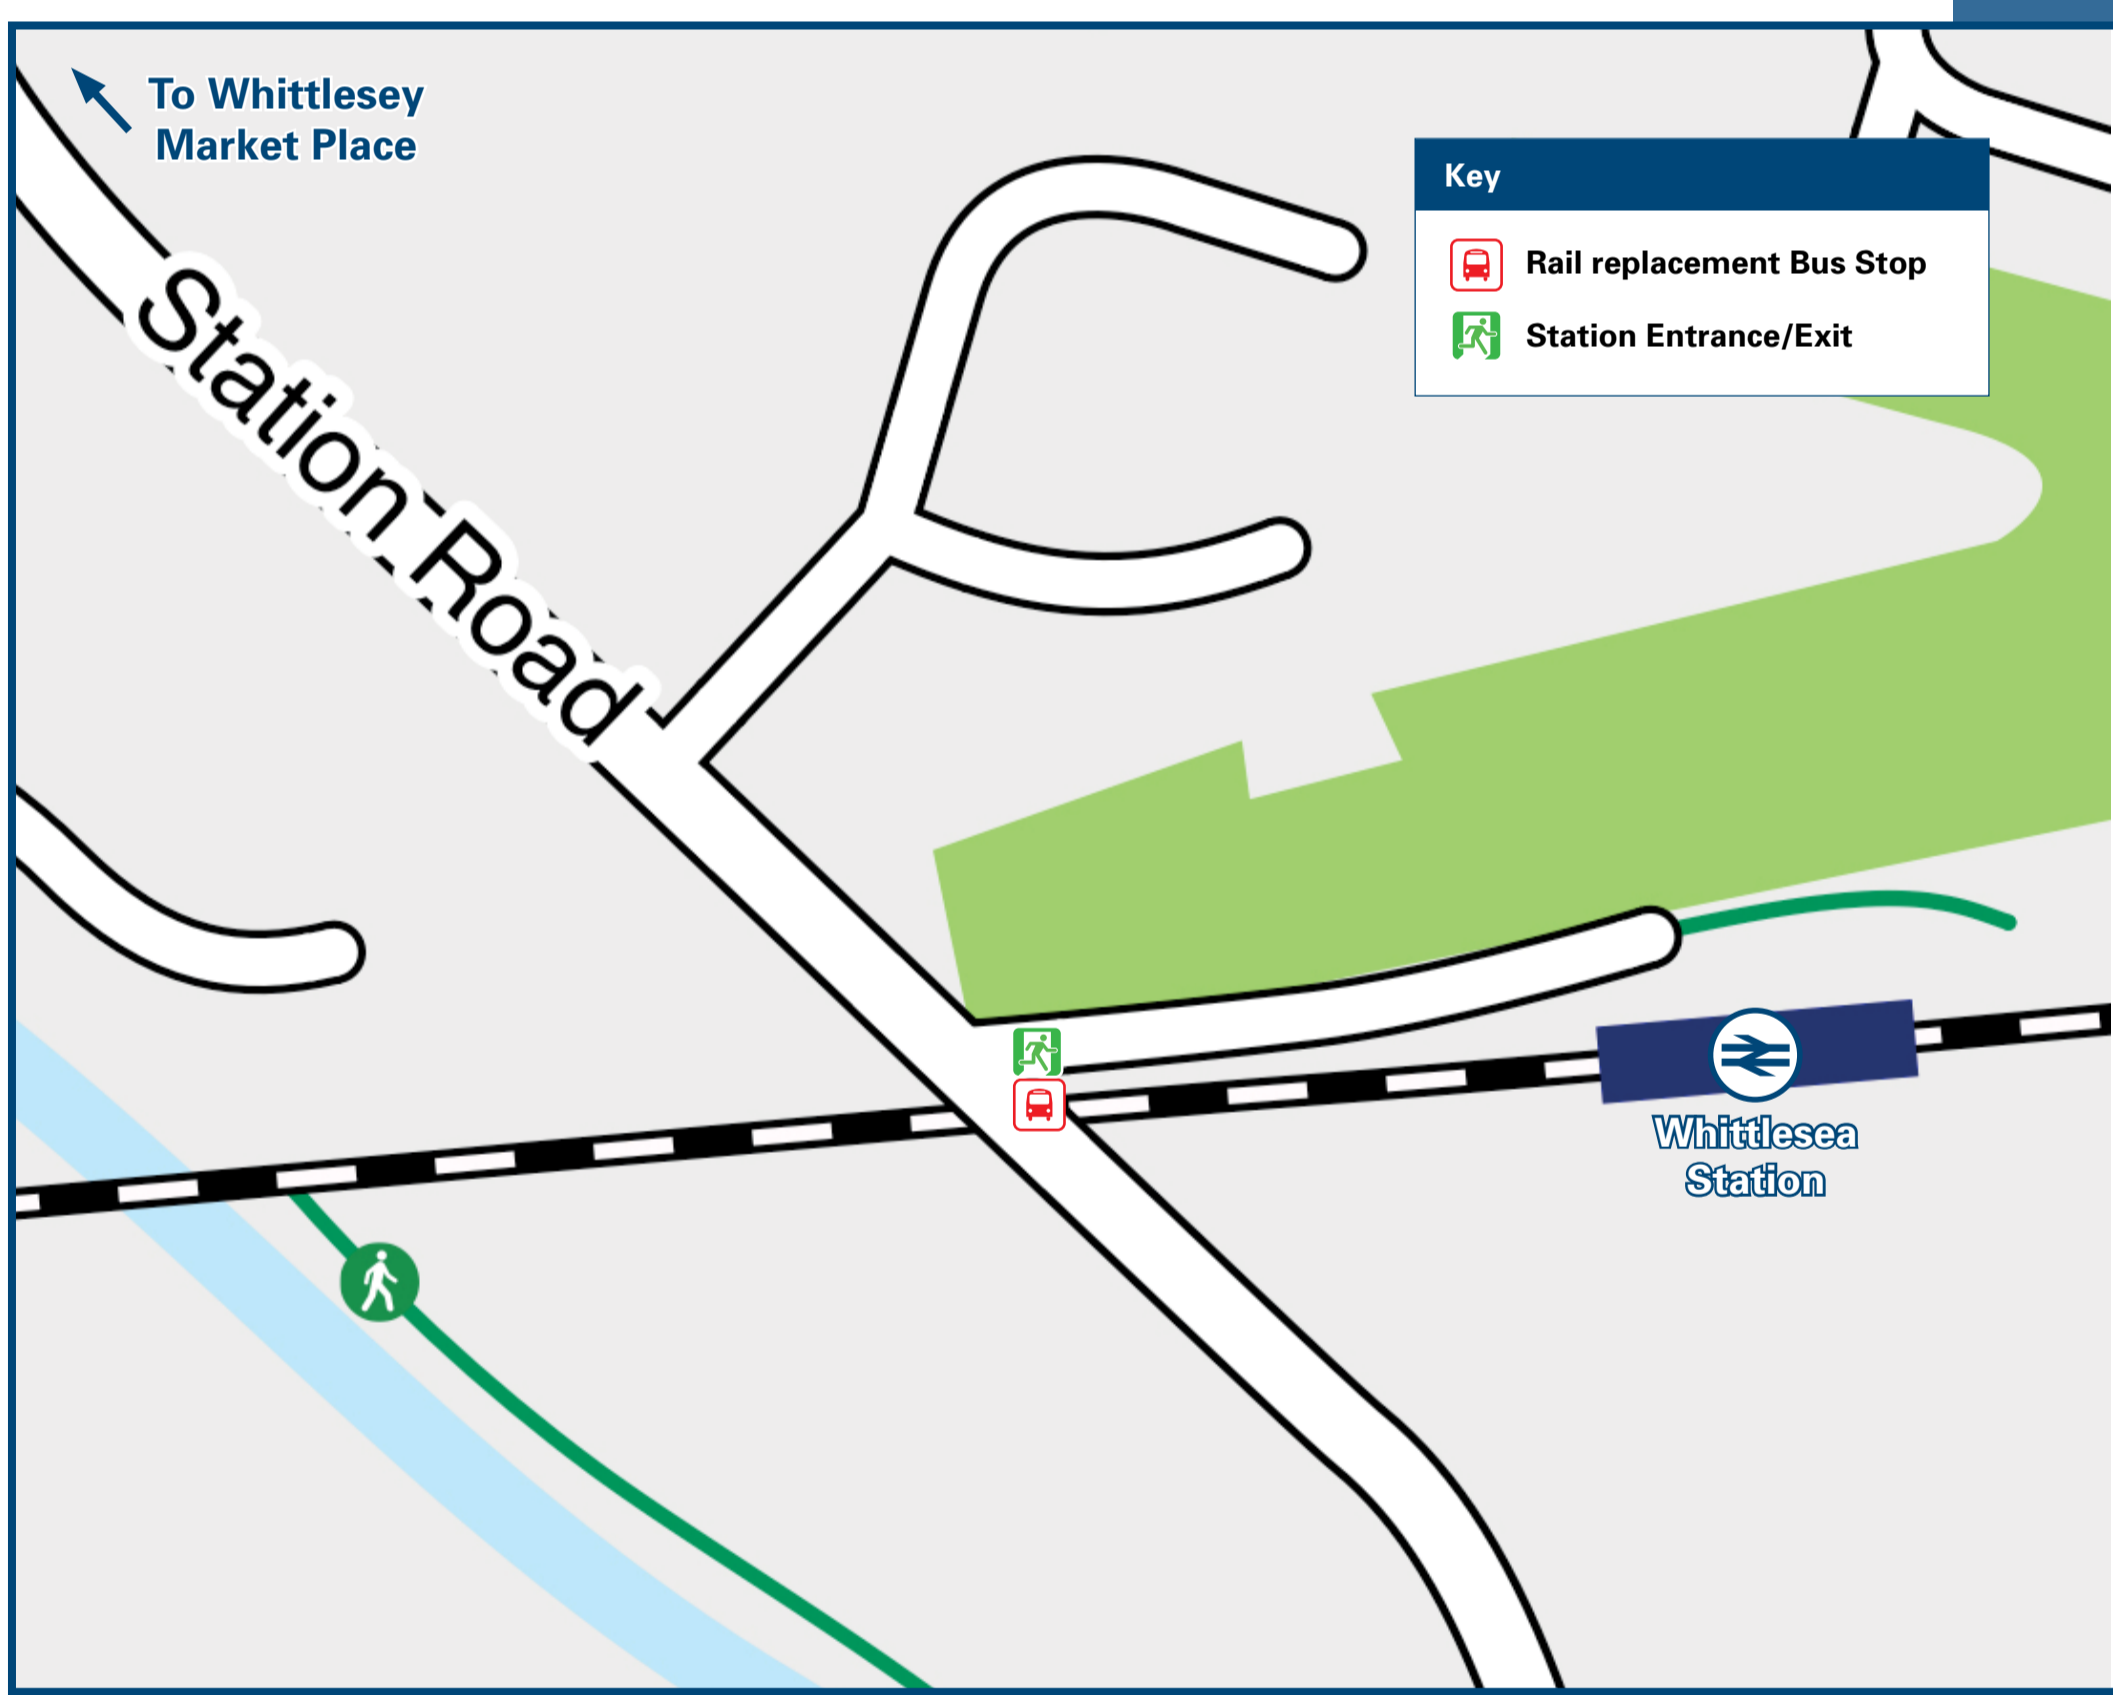

Whittlesea Station

Onward Travel Information

Local area map

Buses

Rail replacement transport stop by the level crossing.

Main destinations by bus

(Data correct at July 2024)

DESTINATION	BUS ROUTES	BUS STOP
Bury (Ramsey)	31	Bus Station
Coates	33	Bus Station
Eastrea	33	Bus Station
March	33	Bus Station
Peterborough	31, 33	Bus Station
Pondersbridge (The Drove)	31	Bus Station
Ramsey Forty Foot	31	Bus Station
Ramsey Heights	31	Bus Station
Ramsey (Market Place)	31	Bus Station
Ramsey St Mary's	31	Bus Station
Stanground	31, 33	Bus Station
Upwood	31	Bus Station
Westry	33	Bus Station

Notes

Bus routes 31 and 33 operate Mondays to Saturdays. No service on Sundays or Public Holidays.
 For bus times, please see bus stop timetables at Whittlesea Bus Station or contact Traveline on 0871 200 22 33.
 The nearest bus stop is Whittlesea Bus Station on Grosvenor Road, which is approximately 15 minutes walk from this Station (see Local area map)