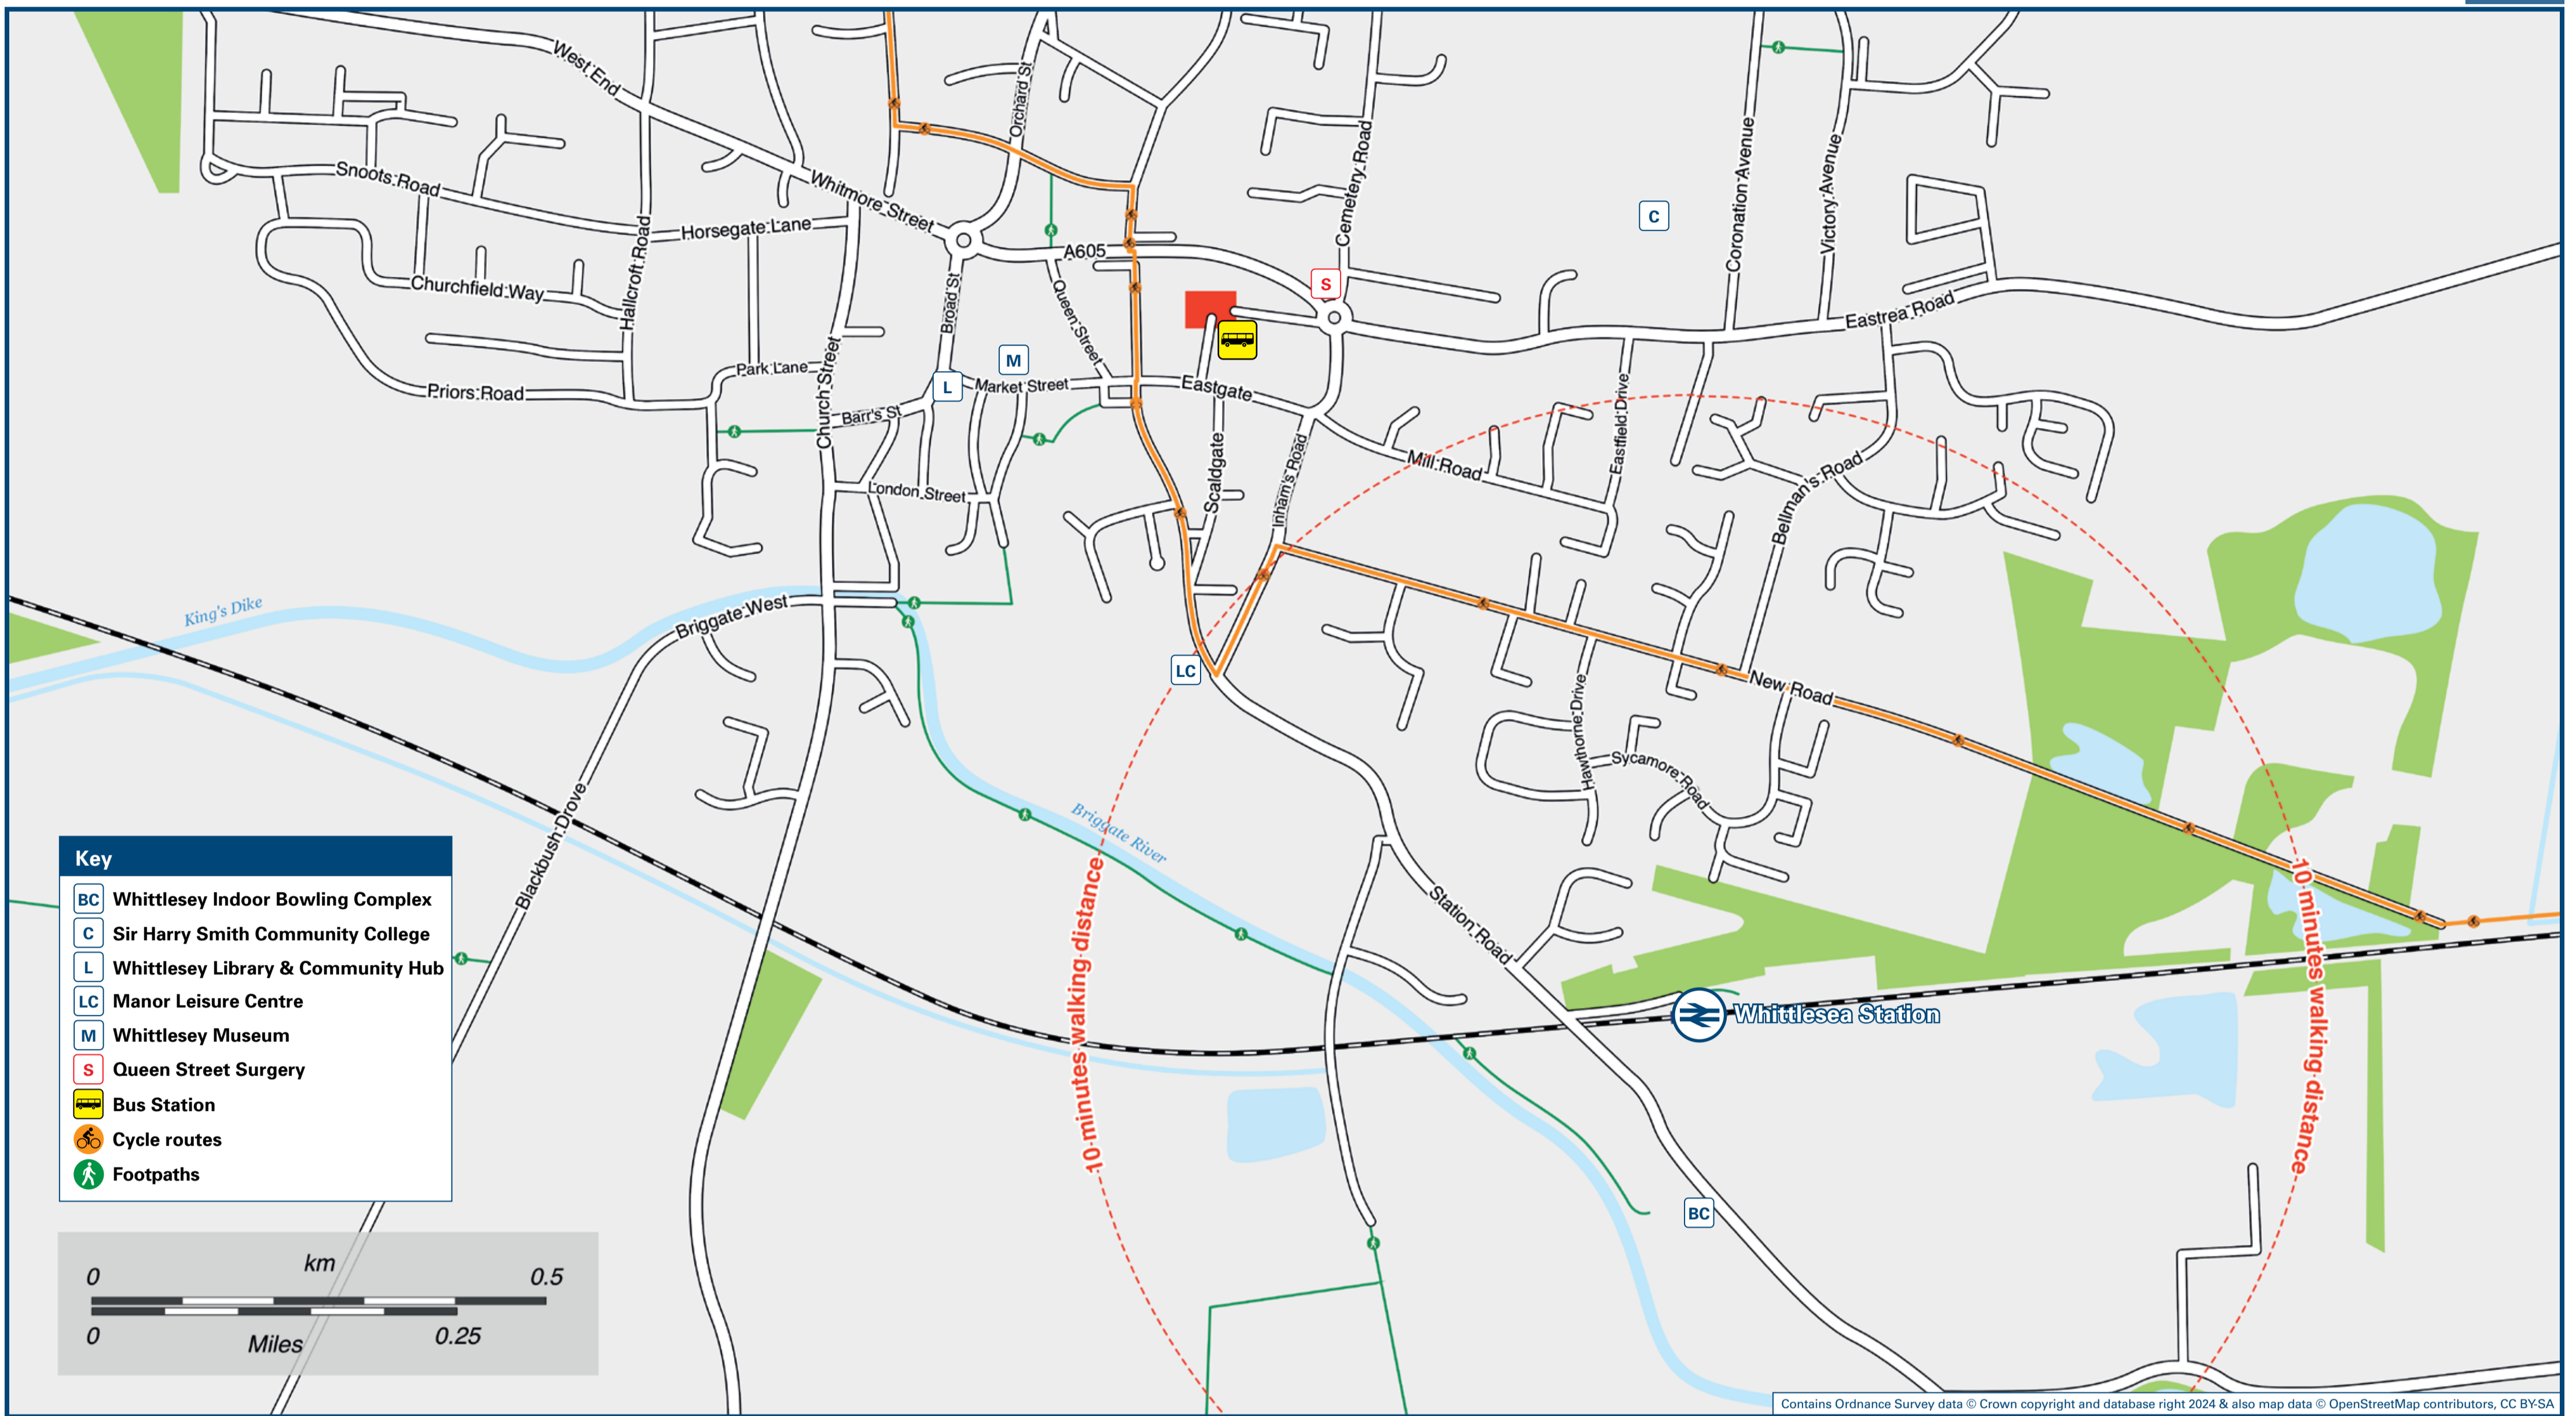

Whittlesea Station

Onward Travel Information

Local area map

Buses

Rail replacement transport stop by the level crossing.

Main destinations by bus

(Data correct at July 2024)

DESTINATION	BUS ROUTES	BUS STOP
Bury (Ramsey)	31	Bus Station
Coates	33	Bus Station
Eastrea	33	Bus Station
March	33	Bus Station
Peterborough	31, 33	Bus Station
Pondersbridge (The Drove)	31	Bus Station
Ramsey Forty Foot	31	Bus Station
Ramsey Heights	31	Bus Station
Ramsey (Market Place)	31	Bus Station
Ramsey St Mary's	31	Bus Station
Stanground	31, 33	Bus Station
Upwood	31	Bus Station
Westry	33	Bus Station

Notes

Bus routes 31 and 33 operate Mondays to Saturdays. No service on Sundays or Public Holidays.
 For bus times, please see bus stop timetables at Whittlesea Bus Station or contact Traveline on 0871 200 22 33.
 The nearest bus stop is Whittlesea Bus Station on Grosvenor Road, which is approximately 15 minutes walk from this Station (see Local area map)