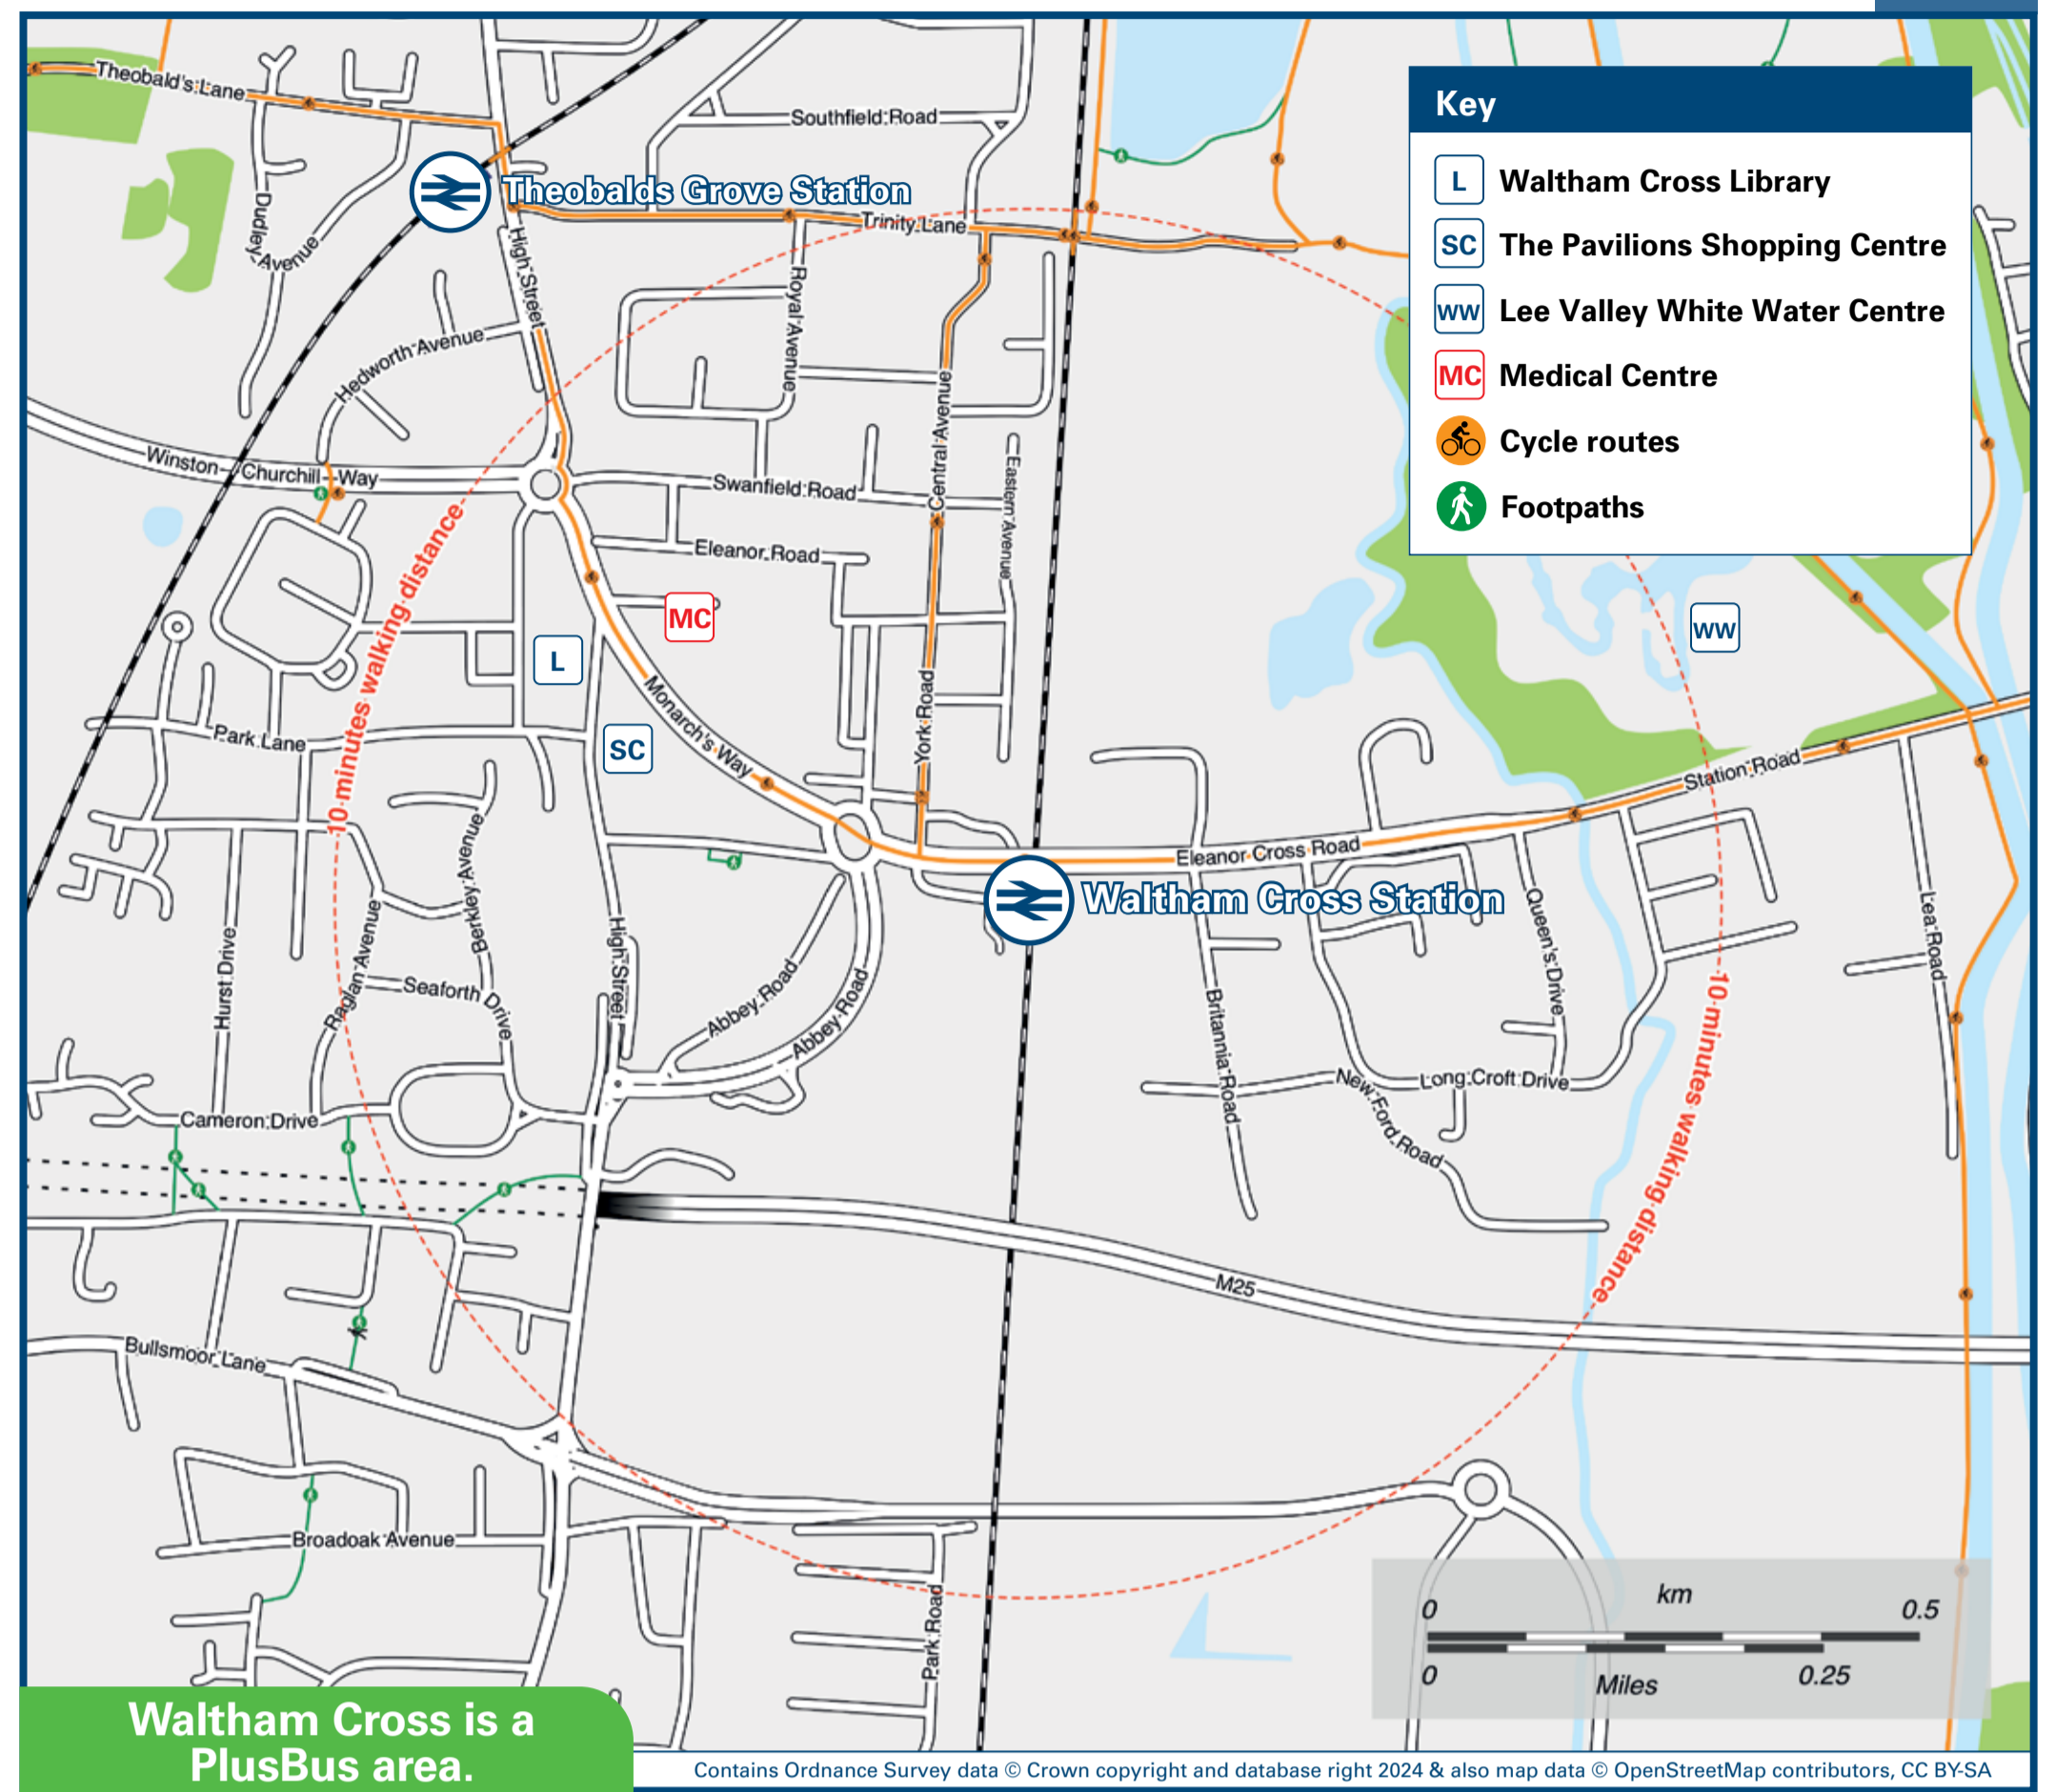

Local area map

Waltham Cross is a PlusBus area.

PlusBus is a discount price 'bus pass' that you buy with your train ticket. It gives you unlimited bus travel around your chosen town, on participating buses. Visit www.plusbus.info

Main destinations by bus (Data correct at July 2024)

DESTINATION	BUS ROUTES	BUS STOP
Bulls Cross (Cocker Road)	327	Bus Stn Stand A
Bumbles Green	505~	E
Cheshunt	251	F
Cheshunt	242, 310	Bus Stn Stand D
Cuffley (for Station)	242	Bus Stn Stand D
Debden	66	E
Edmonton Green	279, 491, N279##	Bus Stn Stand B
Enfield Lock (and Island Village)	491	Bus Stn Stand B
Enfield Town	217, 317	Bus Stn Stand A
Enfield Wash	317	Bus Stn Stand A
Enfield Wash	279, N279##	Bus Stn Stand B
Epping	13, 13C**	E
Epping Forest (Wake Arms)	66	E
Flamstead End	251	F
Flamstead End	242	Bus Stn Stand D
Goff's Oak	242	Bus Stn Stand D

DESTINATION	BUS ROUTES	BUS STOP
Hammond Street	251	F
Harlow (Bus Station)	505~	E
Loughton	66	E
Manor House	279, N279##	Bus Stn Stand B
Nazeing	505~	E
Northaw	242	Bus Stn Stand D
North Middlesex Hospital	491	Bus Stn Stand B
Ponders End	279, 491, N279##	Bus Stn Stand B
Potters Bar (Town & Station)	242	Bus Stn Stand D
Rosedale	242	Bus Stn Stand D
Seven Sisters	279, N279##	Bus Stn Stand B
St Margaret's Hospital (Epping)	13, 13C**	E
Theobalds Grove	251	F
Theobalds Grove	242, 310	Bus Stn Stand D
Tottenham	279, N279##	Bus Stn Stand B
Tottenham (White Hart Lane)	217	Bus Stn Stand A

DESTINATION	BUS ROUTES	BUS STOP
Turkey Street	217	Bus Stn Stand A
Turnford	310	Bus Stn Stand D
Upshire	13, 13C**	E
Waltham Abbey	13, 13C**, 14*, 66, 211~, 212~, 251, 505~	E
Wormley	310	Bus Stn Stand D

Notes

- PlusBus destination, please see below for details.
- For bus times and days of operation please contact Intalink, Transport for London (TfL) or Traveline or use the Passenger Information Point at Waltham Cross Bus Station.
- ⚡ Direct trains operate to this destination from this Station
- ⚡ Change here for London Underground trains.
- Bus route 14 runs Mondays to Fridays services, only. No Saturday or Sunday service.
- # Bus route 66A runs Sundays, only.
- ~ Bus routes 211, 212 and 505 run limited Mondays to Saturdays services, only. No Sunday services.
- ** Bus route 13C operates evening services, only, Mondays to Saturdays.
- ## Bus route N279 operates evening services, every night.

Taxis

Waltham Cross station is served by a taxi rank or cab office. Check availability before travelling, and pre-book if necessary. Please consider using the following local operators: (Inclusion of this number doesn't represent any endorsement of the taxi firm)

Big Taxi
01922 660 810

Waltham Cross Taxis
01992 762 626

Ada Taxi
07470 604 989

Further information about all onward travel