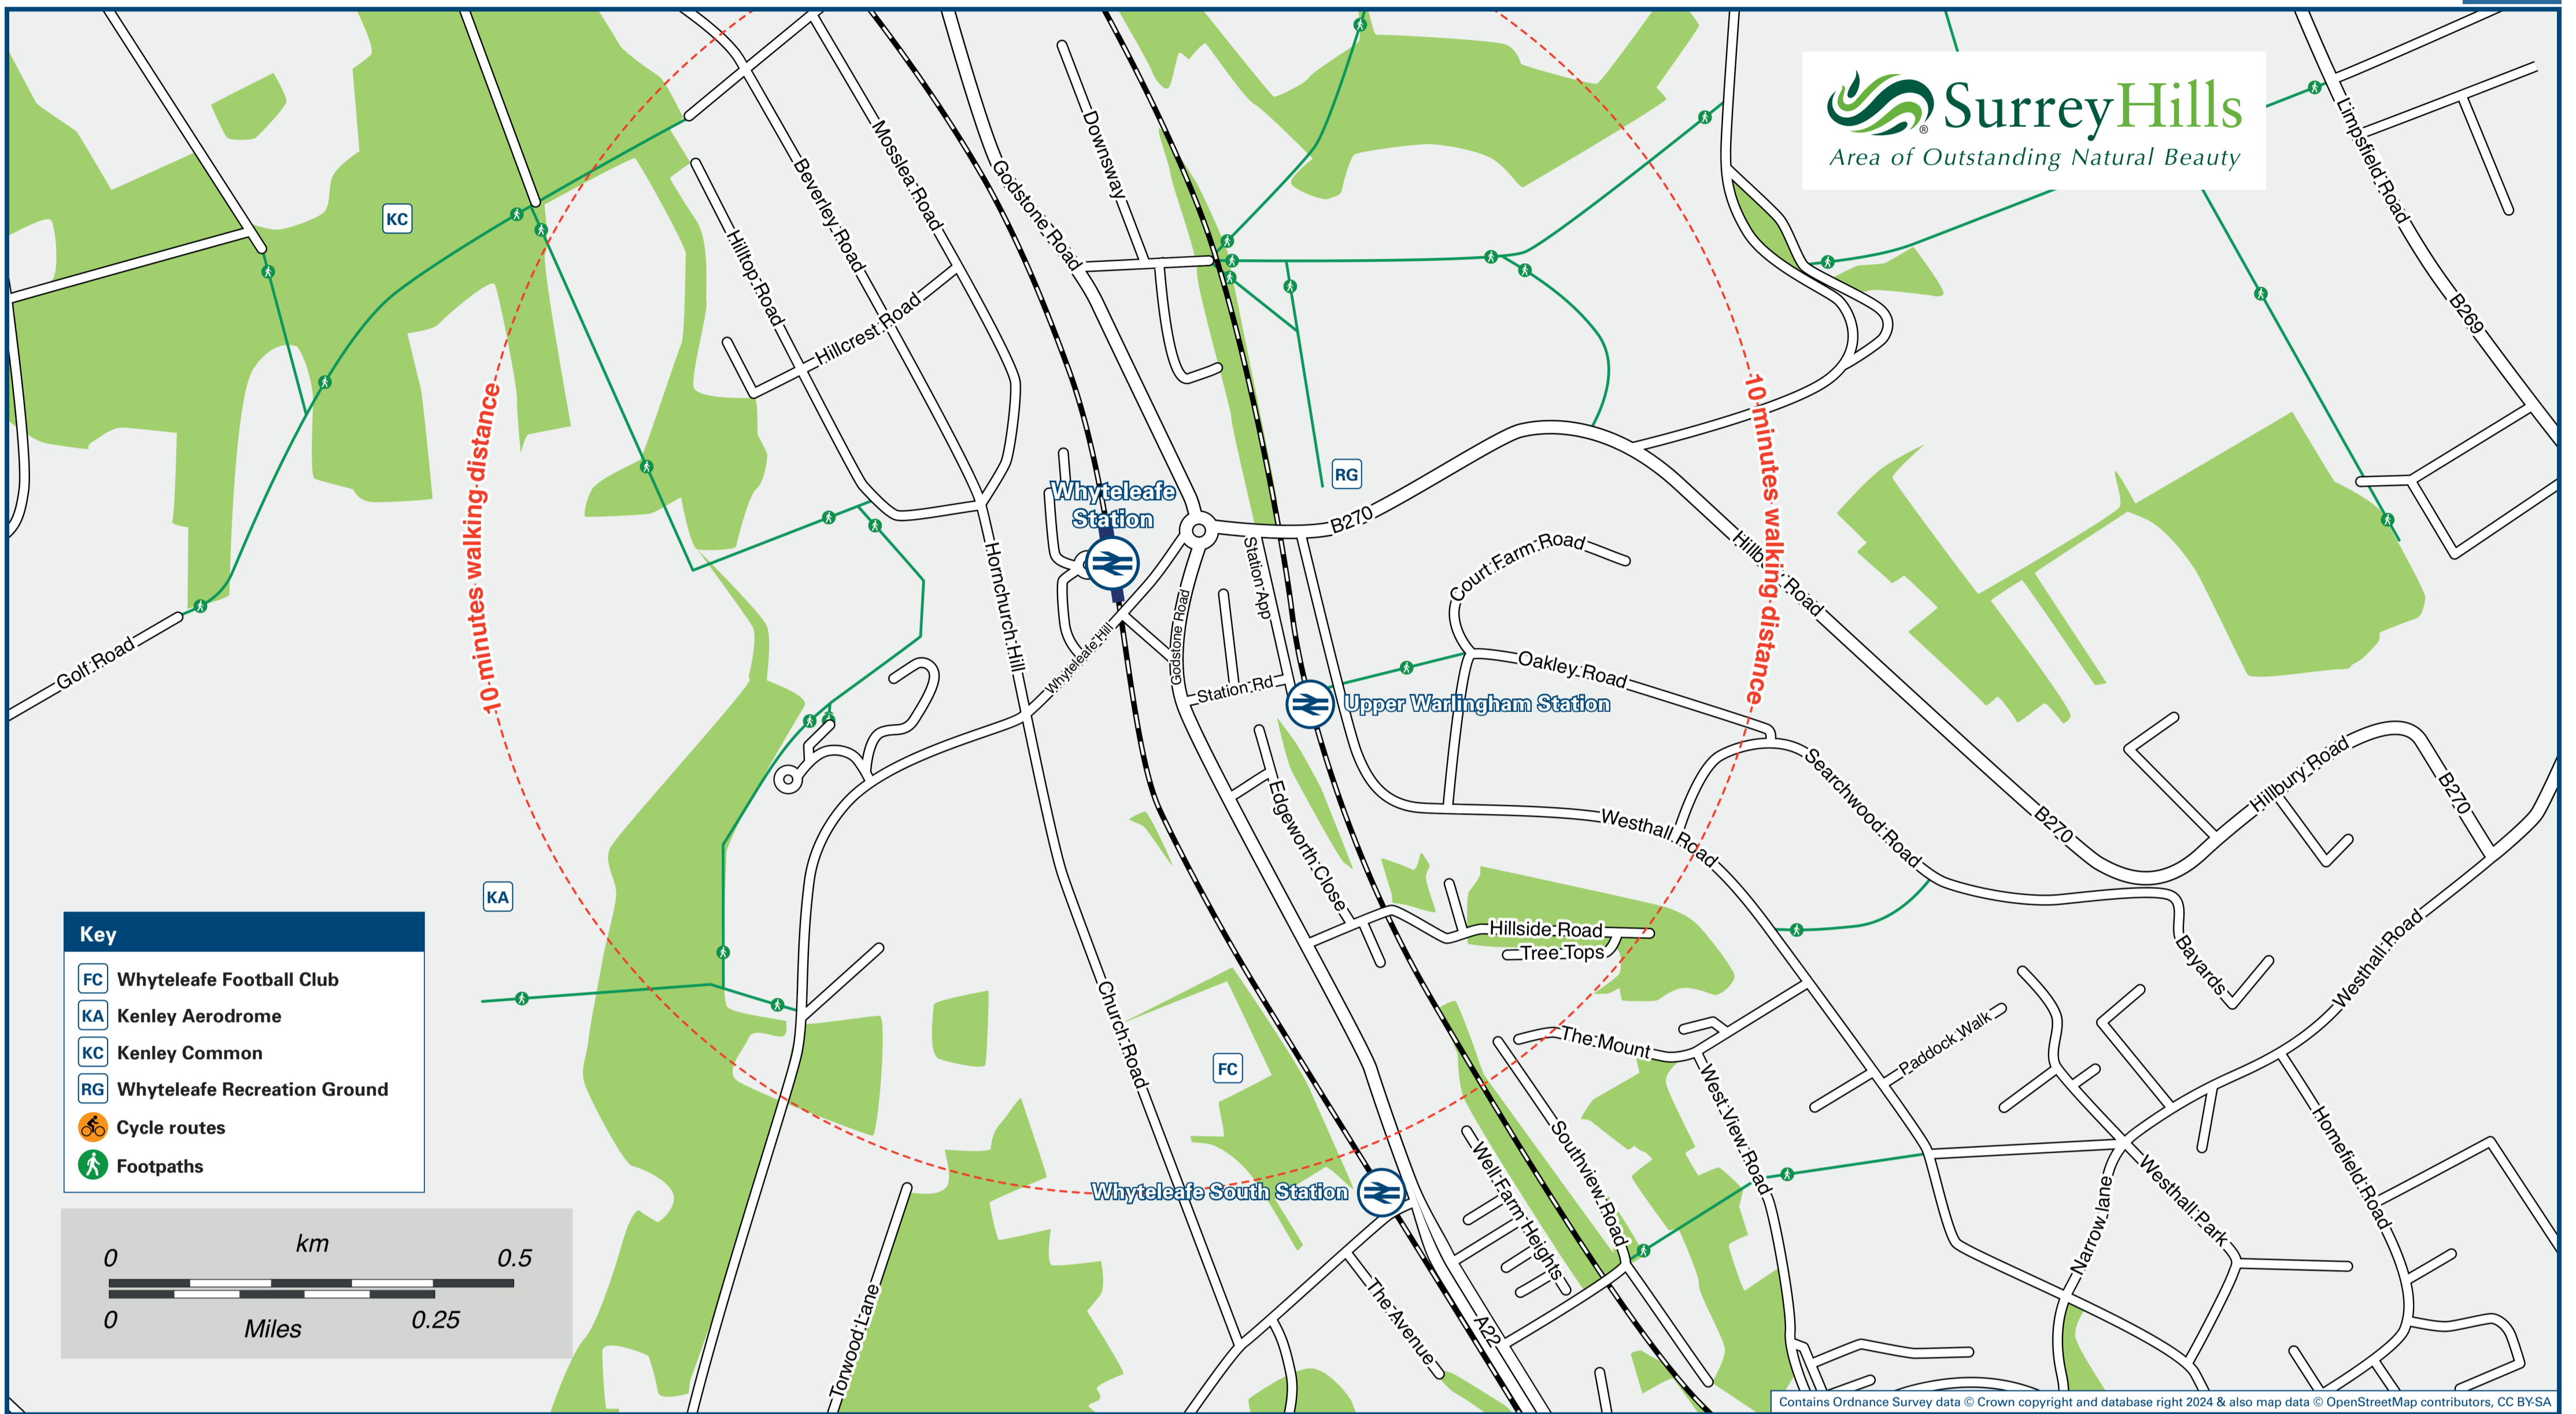

Whyteleafe Station

Onward Travel Information

Local area map