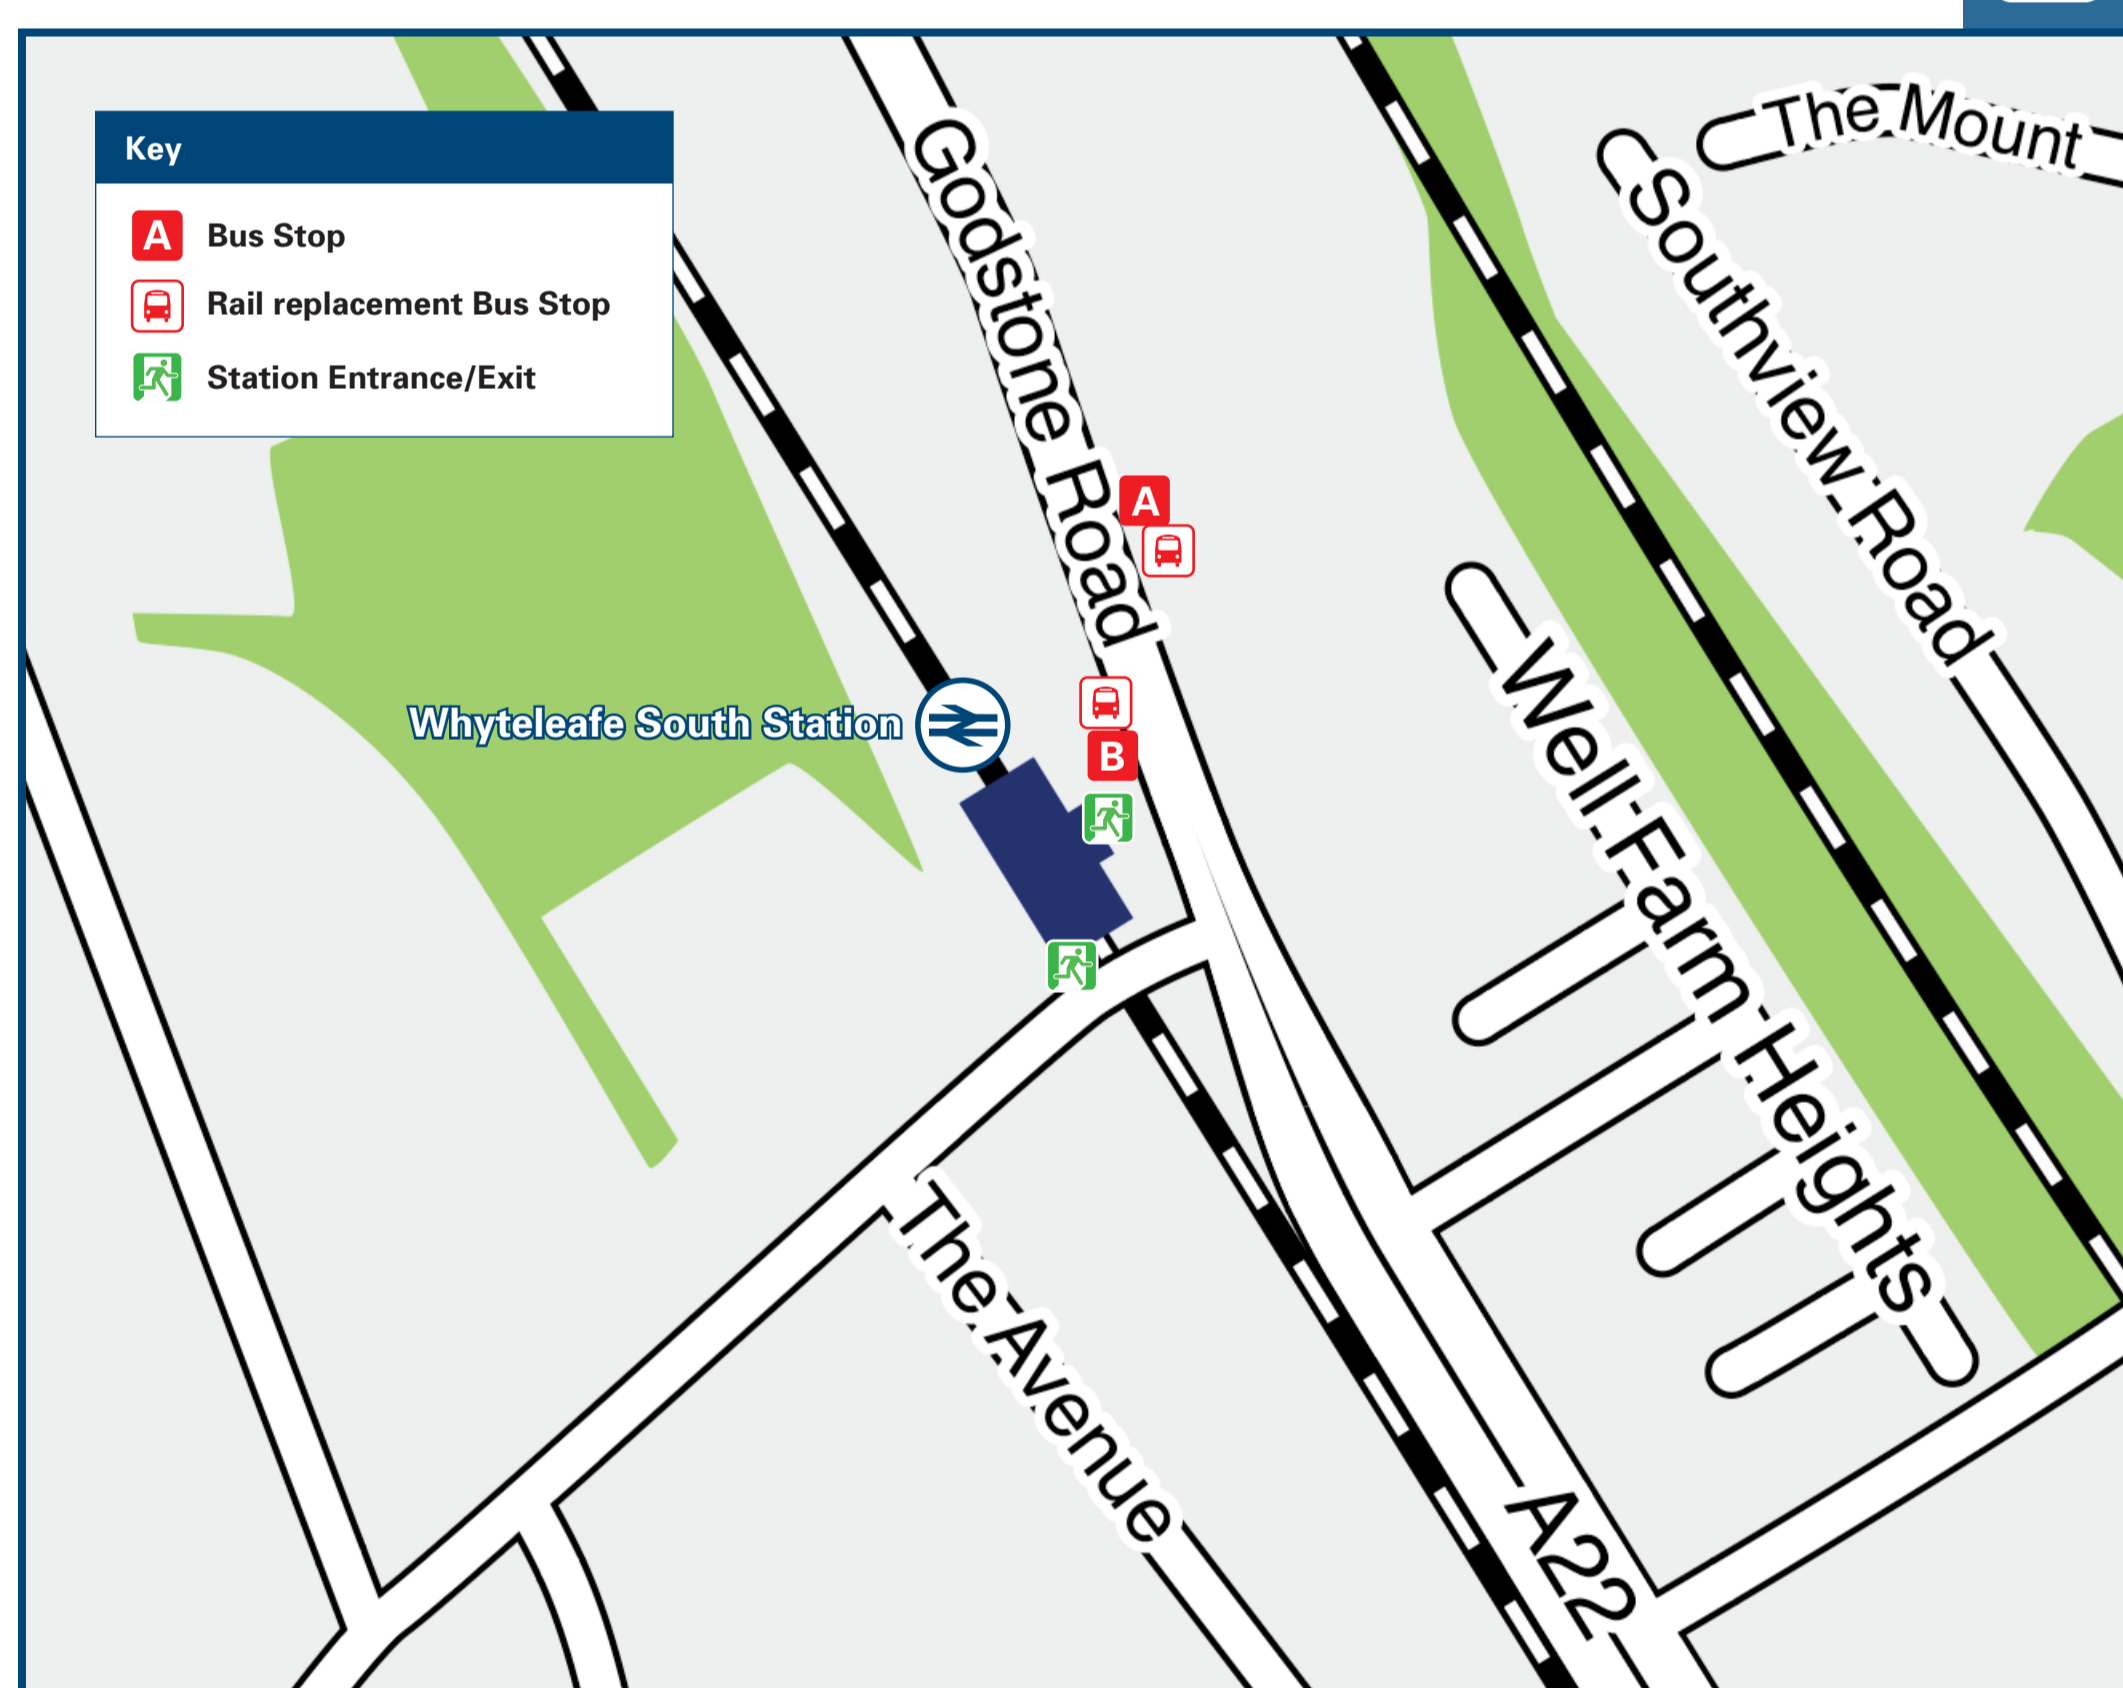

# Whyteleafe South Station

## Local area map

## Buses

Rail replacement buses depart from outside the station on A22 Godstone Road at bus stops **A** & **B** (see buses map).