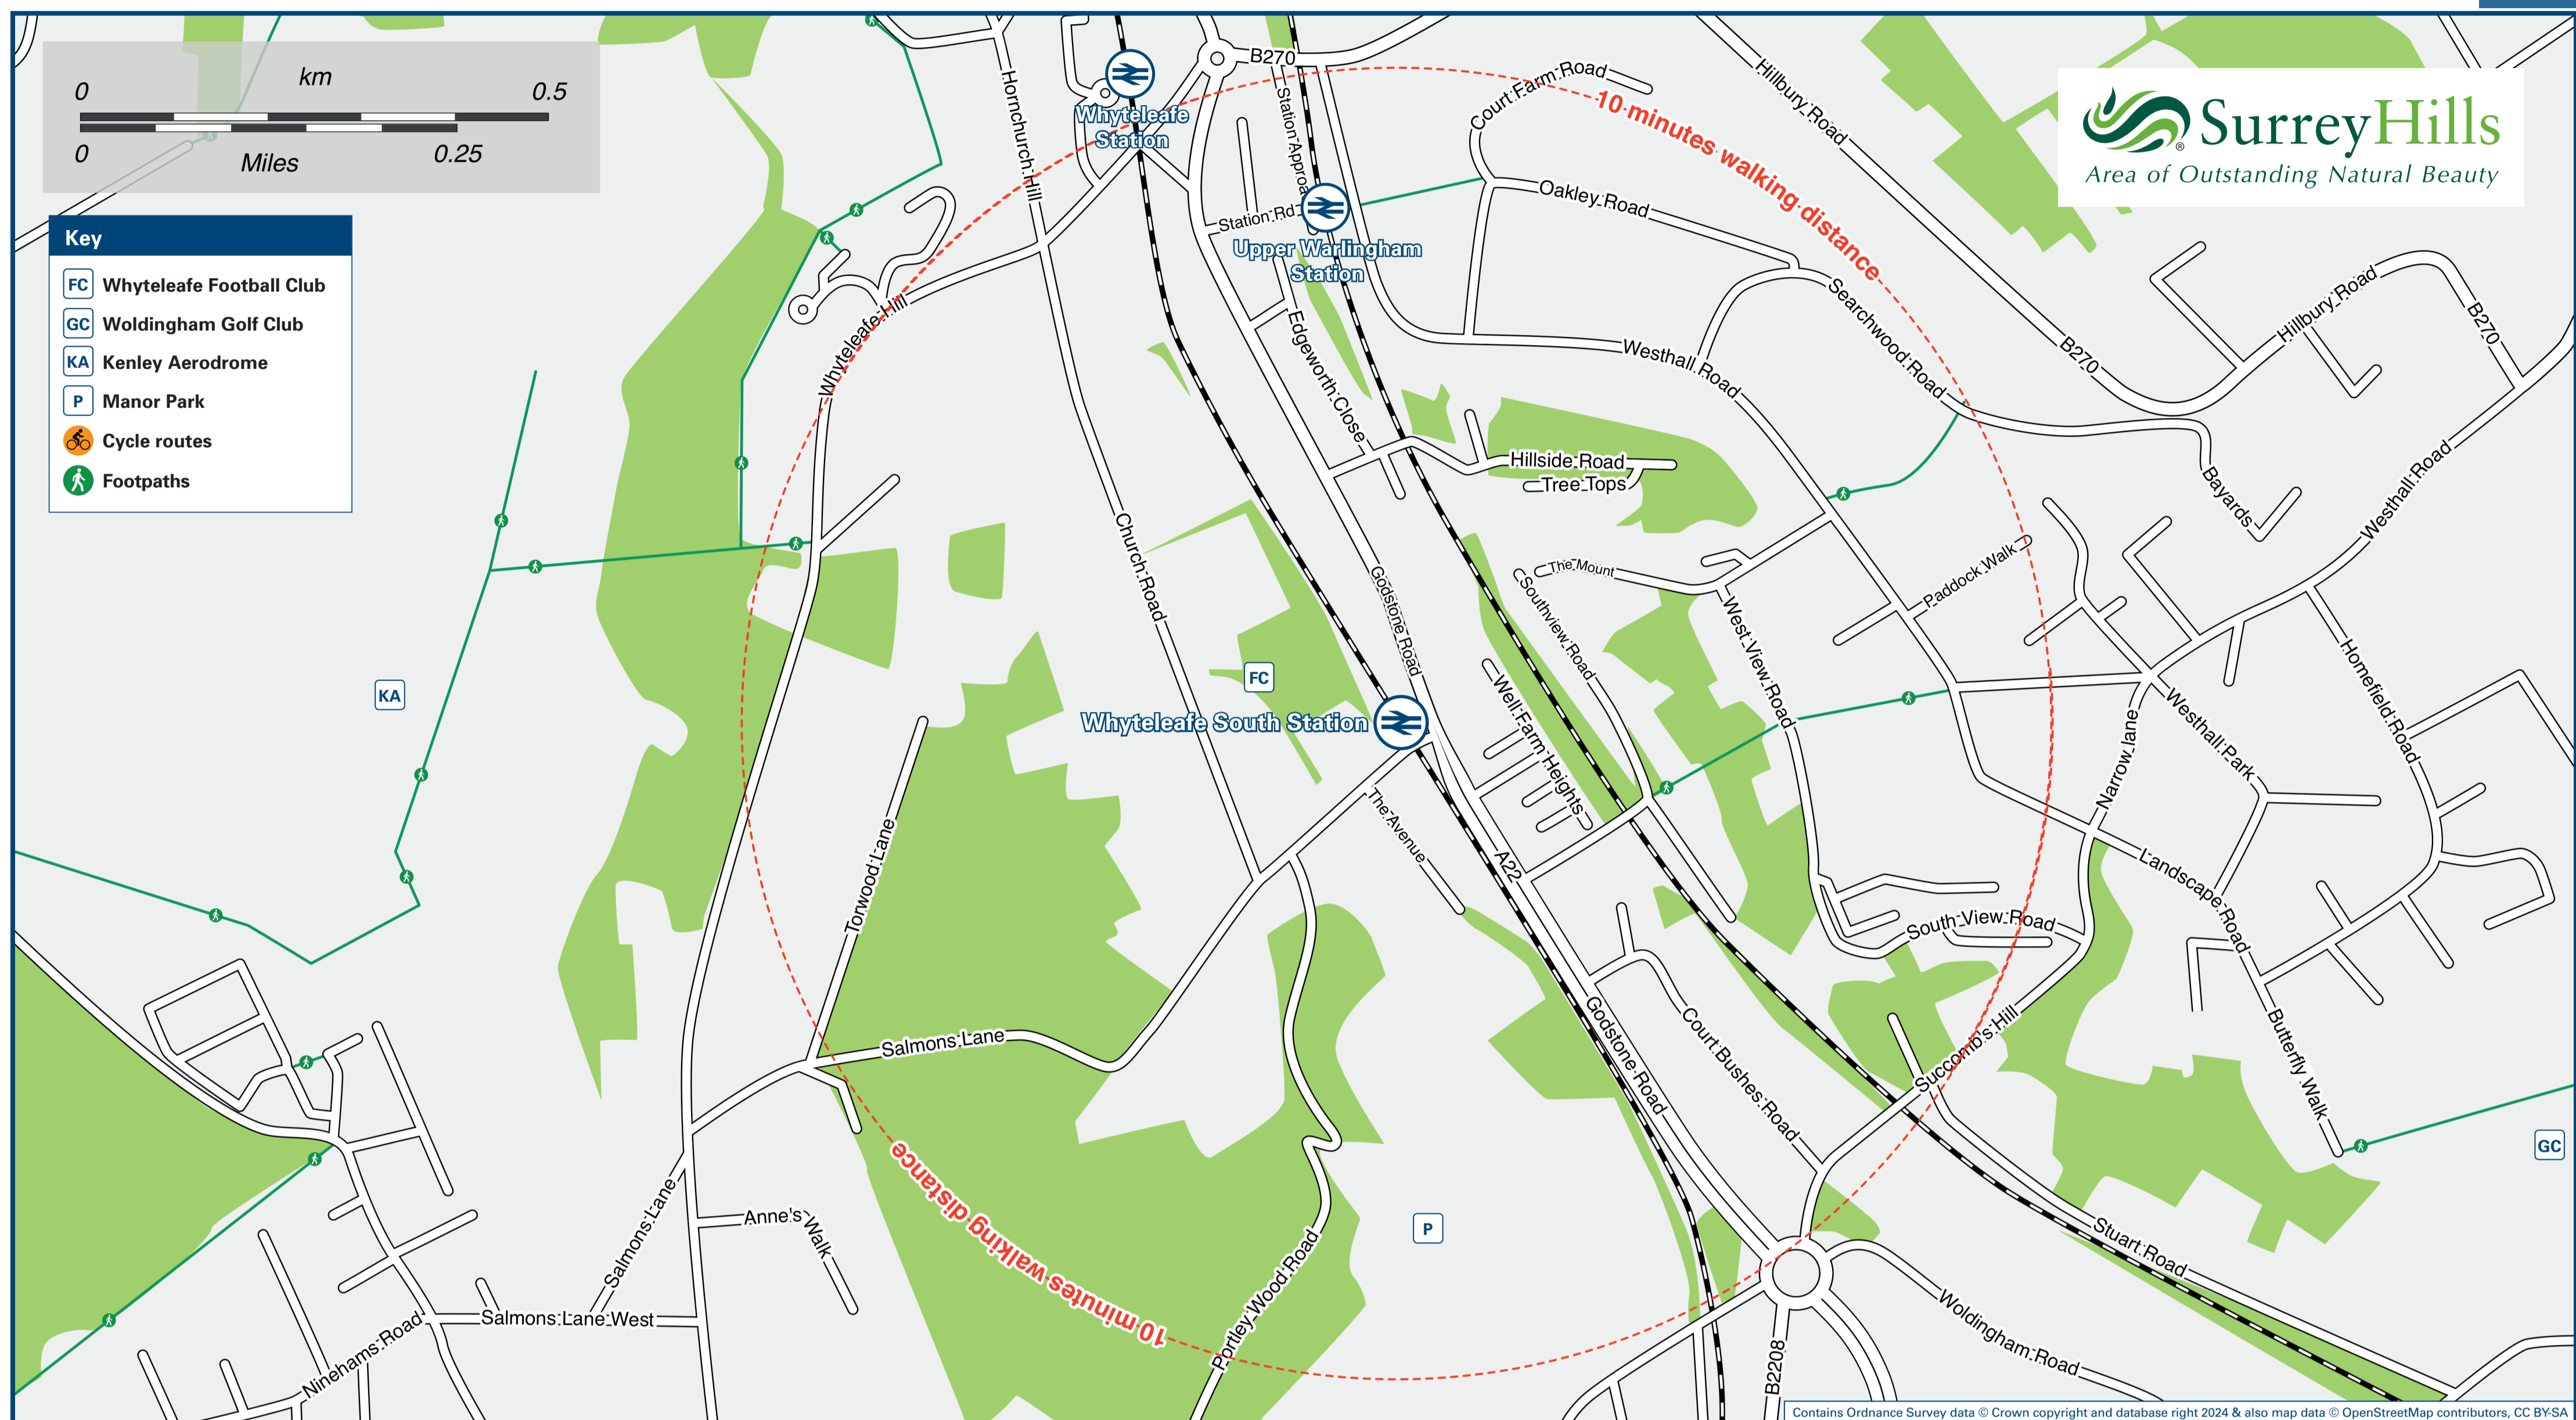

# Whyteleafe South Station

# Onward Travel Information

## Local area map

## Buses

Rail replacement buses depart from outside the station on A22 Godstone Road at bus stops **A** & **B** (see buses map).