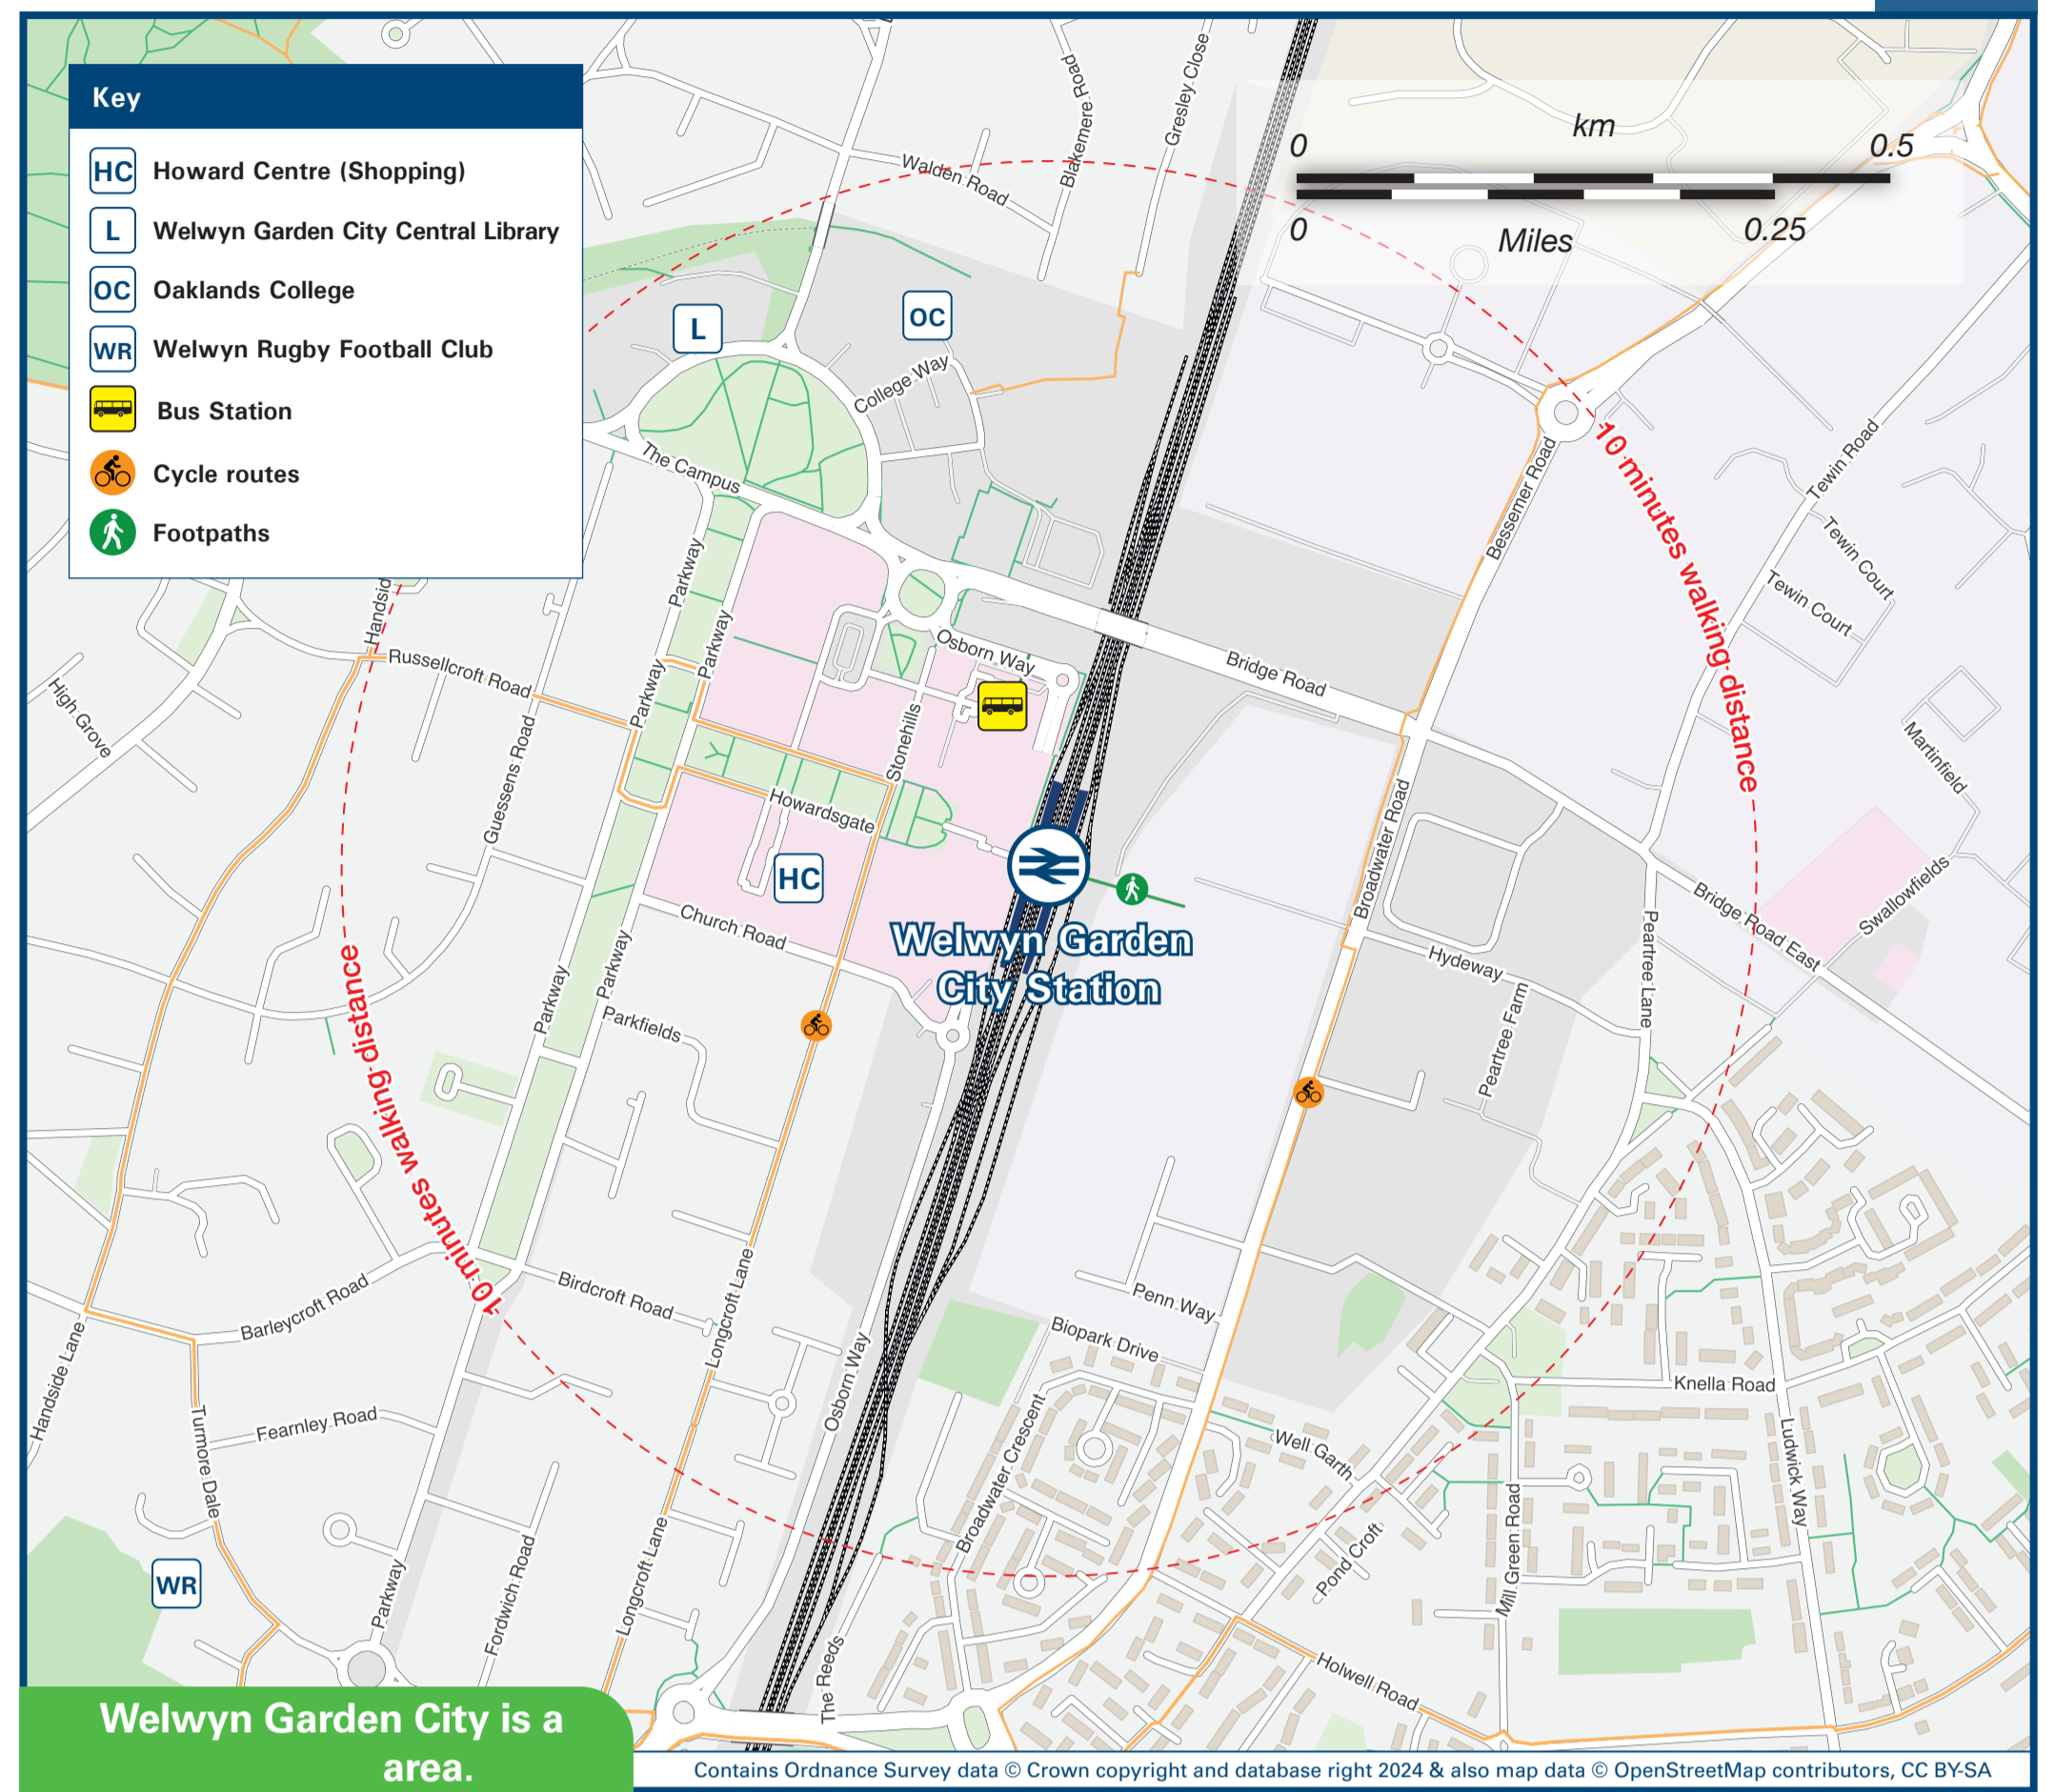

Local area map

Welwyn Garden City is a area.

PlusBus is a discount price 'bus pass' that you buy with your train ticket. It gives you unlimited bus travel around your chosen town, on participating buses. Visit www.plusbus.info

Main destinations by bus (Data correct at May 2024)

DESTINATION	BUS ROUTES	BUS STOP
Birchwood	302	Bus Stn Stand E
Chiswell Green	724, 725	Bus Stn Stand G, F
Codicote	314~, 315~	Bus Stn Stand B
Digswell Park (Knightsfield)	301, 725	Bus Stn Stand G, D
	314~, 315~, 323	Bus Stn Stand A, B
Great Ganett (Welwyn Garden City)	323	Bus Stn Stand D
Haldens (Welwyn Garden City)	323	Bus Stn Stand A
Handside Lane (Welwyn Garden City)	302	Bus Stn Stand E
Harlow	724	Bus Stn Stand A
Hatfield Business Park	601*	Bus Stn Stand D
Hatfield (Station & Town Centre)	301, 302, 366*, 653, 724	Bus Stn Stand E, F
	725	Bus Stn Stand G
Hatfield (The Galleria Outlet Shopping)	301, 302	Bus Stn Stand E
Hatfield (UH de Havilland Campus)	653, 724	Bus Stn Stand F
Hatfield (UH The Forum/College Lane Campus)	301, 302, 601*	Bus Stn Stand D, E
653	Bus Stn Stand F	
Heathrow Airport	724	Bus Stn Stand F
Hemel Hempstead	302	Bus Stn Stand E
Hertford (Bus Station)	323, 324, 724	Bus Stn Stand A, F
Hertford North Station	324, 724	Bus Stn Stand A
Hitchin	314~, 315~	Bus Stn Stand B

DESTINATION	BUS ROUTES	BUS STOP
Jersey Farm Estate (St Albans)	653	Bus Stn Stand F
Knebworth	301, 725, 908	Bus Stn Stand B, G, D
Langley	314~	Bus Stn Stand B
Lister Hospital (Stevenage)	301	Bus Stn Stand G
Marshalswick (St Albans)	653	Bus Stn Stand F
Mill Green Museum	301, 366*	Bus Stn Stand E, F
	653	Bus Stn Stand F
New Greens Estate (St Albans)	653	Bus Stn Stand F
New QEII Hospital (Welwyn Garden City)	301, 323, 366*, 402	Bus Stn Stand E, F
	653, 724	Bus Stn Stand F
Oaklands (Mardley Hill)	301, 725	Bus Stn Stand D, E
	301, 302	Bus Stn Stand E
Oaklands (St Albans, for Oaklands College)	601*	Bus Stn Stand D
	653, 724	Bus Stn Stand F
Panshanger (Welwyn Garden City)	324, 401, 724	Bus Stn Stand A
South Hatfield	366*, 653	Bus Stn Stand F
	301, 302	Bus Stn Stand E
St Albans (City Centre & City Station)	601*, 725	Bus Stn Stand D, E
	653, 724	Bus Stn Stand F
St Ippolyts	314~, 315~	Bus Stn Stand B
Stanborough Road (Welwyn Garden City)	302, 601*	Bus Stn Stand D, E

DESTINATION	BUS ROUTES	BUS STOP
Stevenage	301, 725, 908	Bus Stn Stand B, G, D
University of Hertfordshire (Hatfield)	Please see Hatfield (UH The Forum/ College Lane Campus) or Hatfield (UH de Havilland Campus)	
Ware	324, 724	Bus Stn Stand A
Watford (and for Watford Junction)	724, 725	Bus Stn Stand G, F
Welwyn Village	301, 314~, 315~, 725, 908	Bus Stn Stand B, G, D
Woolmer Green	301, 908	Bus Stn Stand B, G

Notes