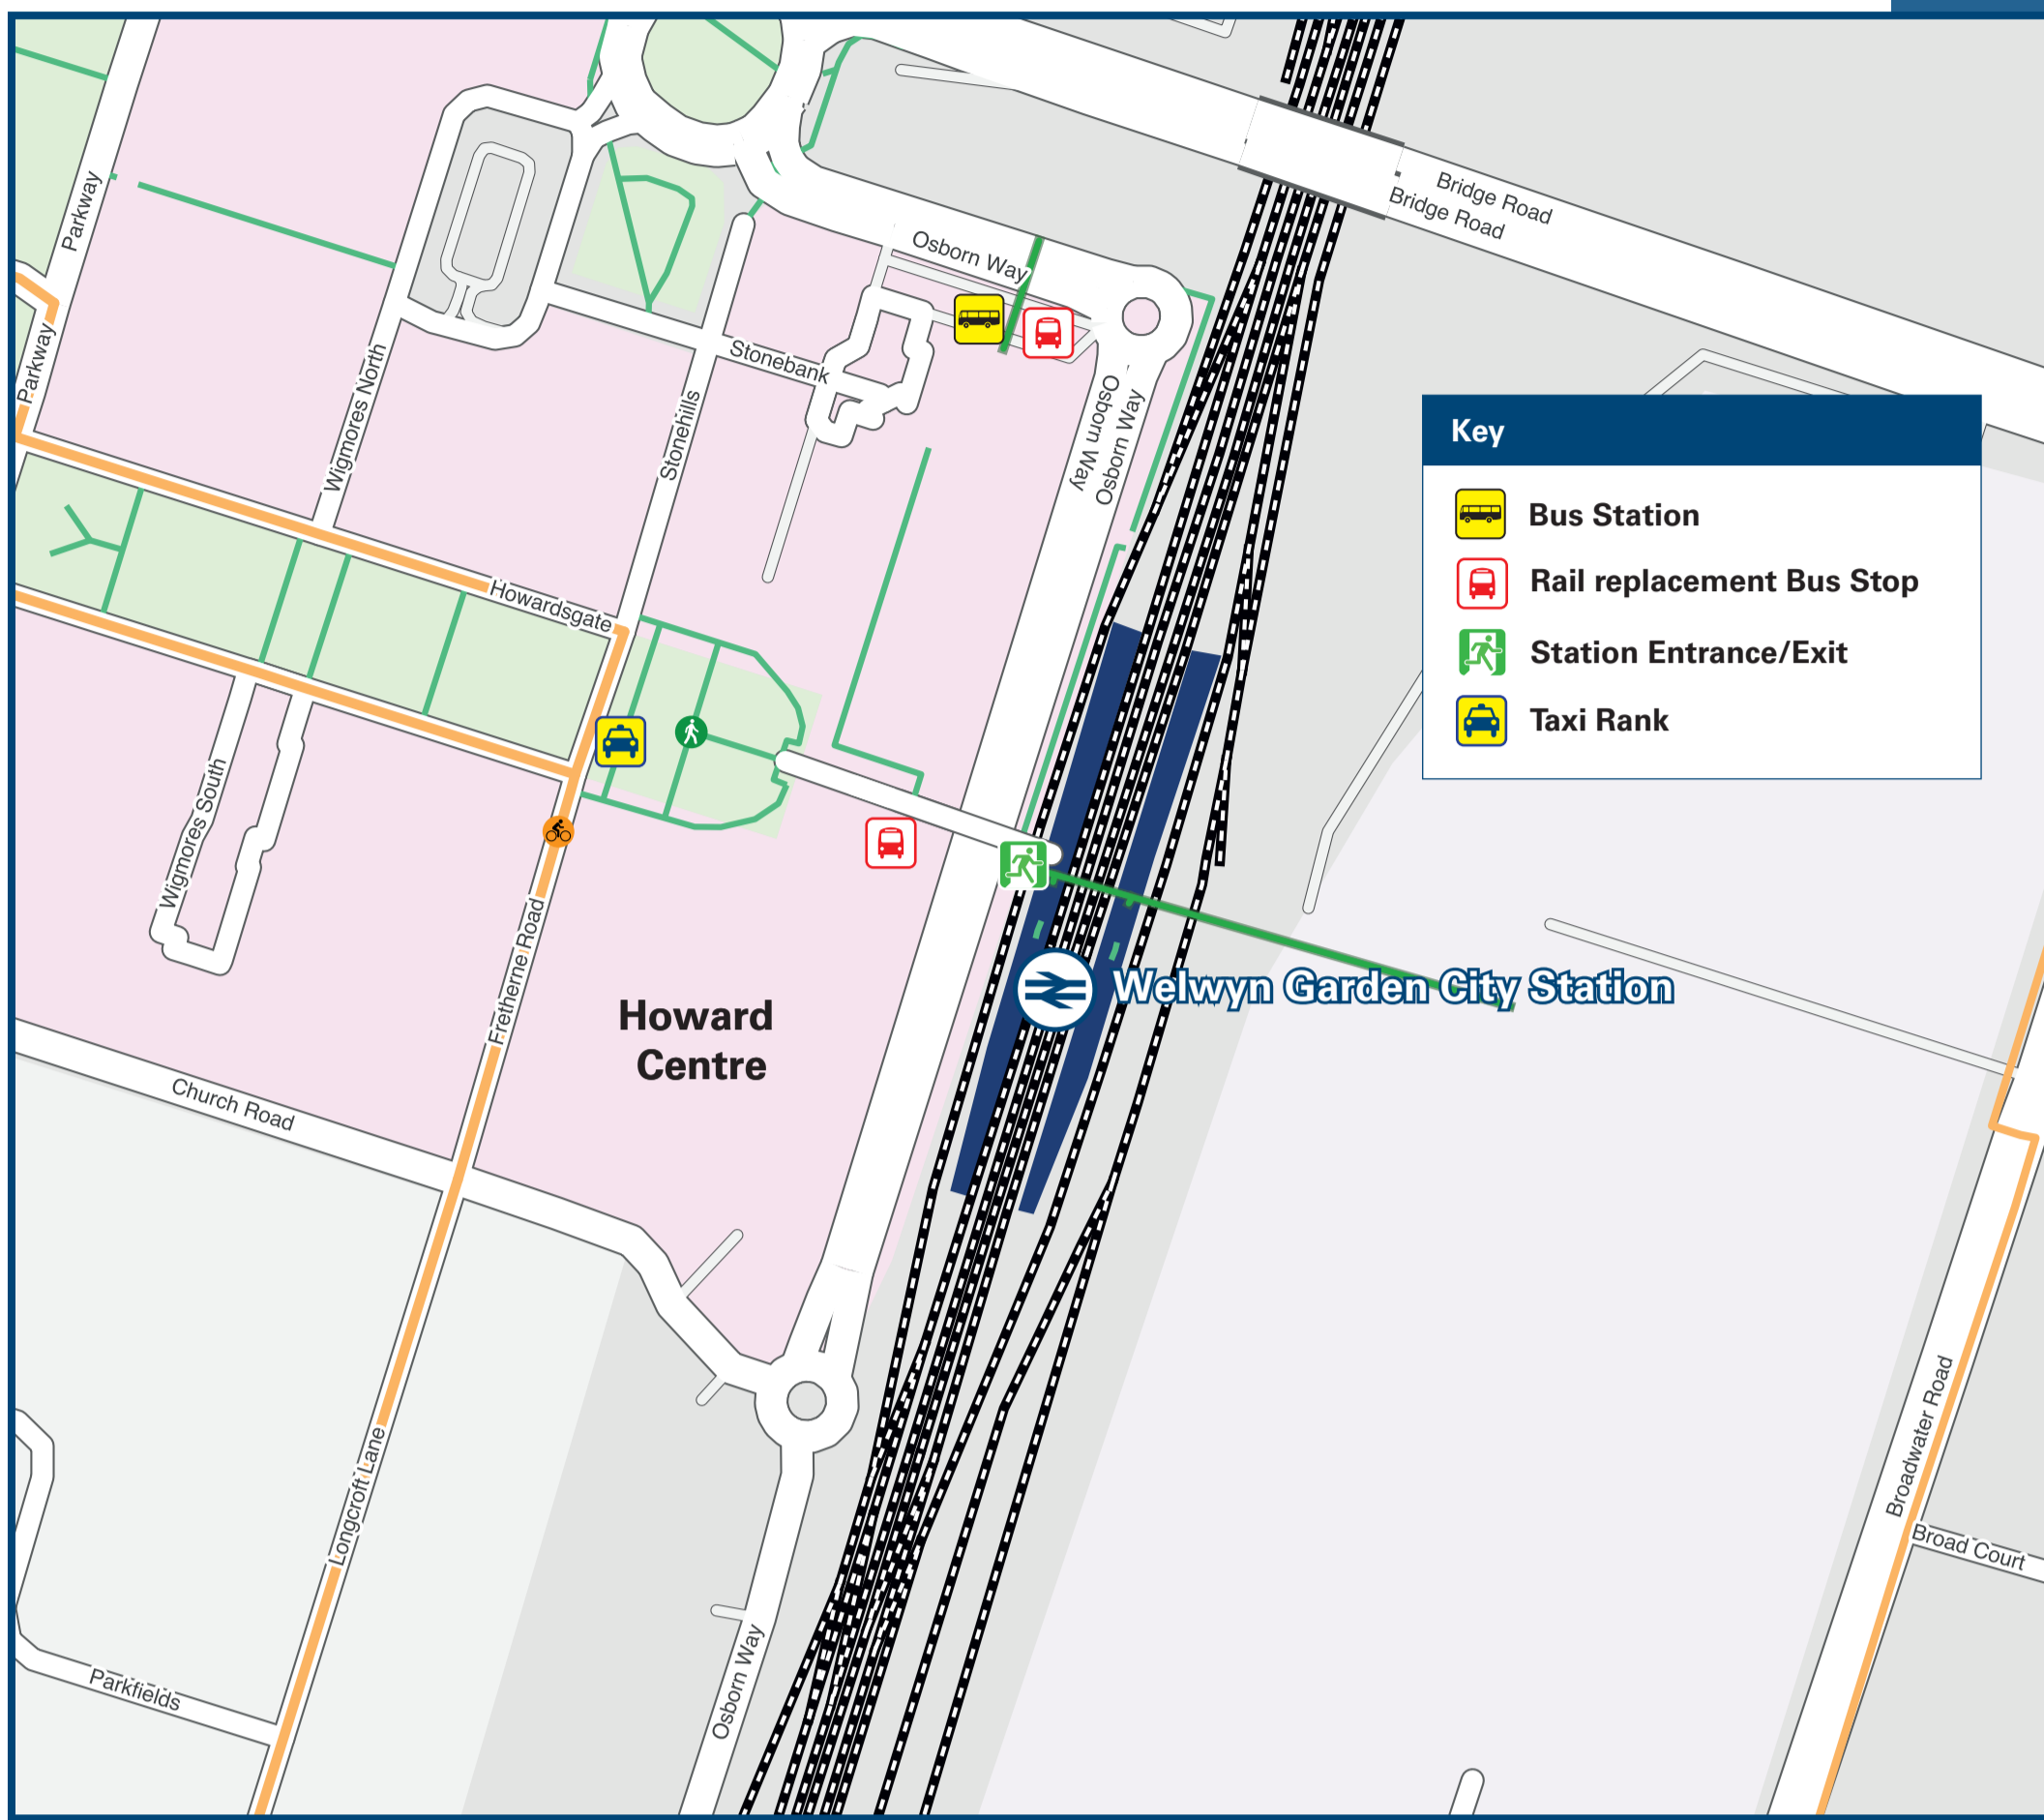

Welwyn Garden City Station

Onward Travel Information

Buses and Taxis

All rail replacement buses depart from Osborn Way (access from ground floor of The Howard Centre Shopping Centre).