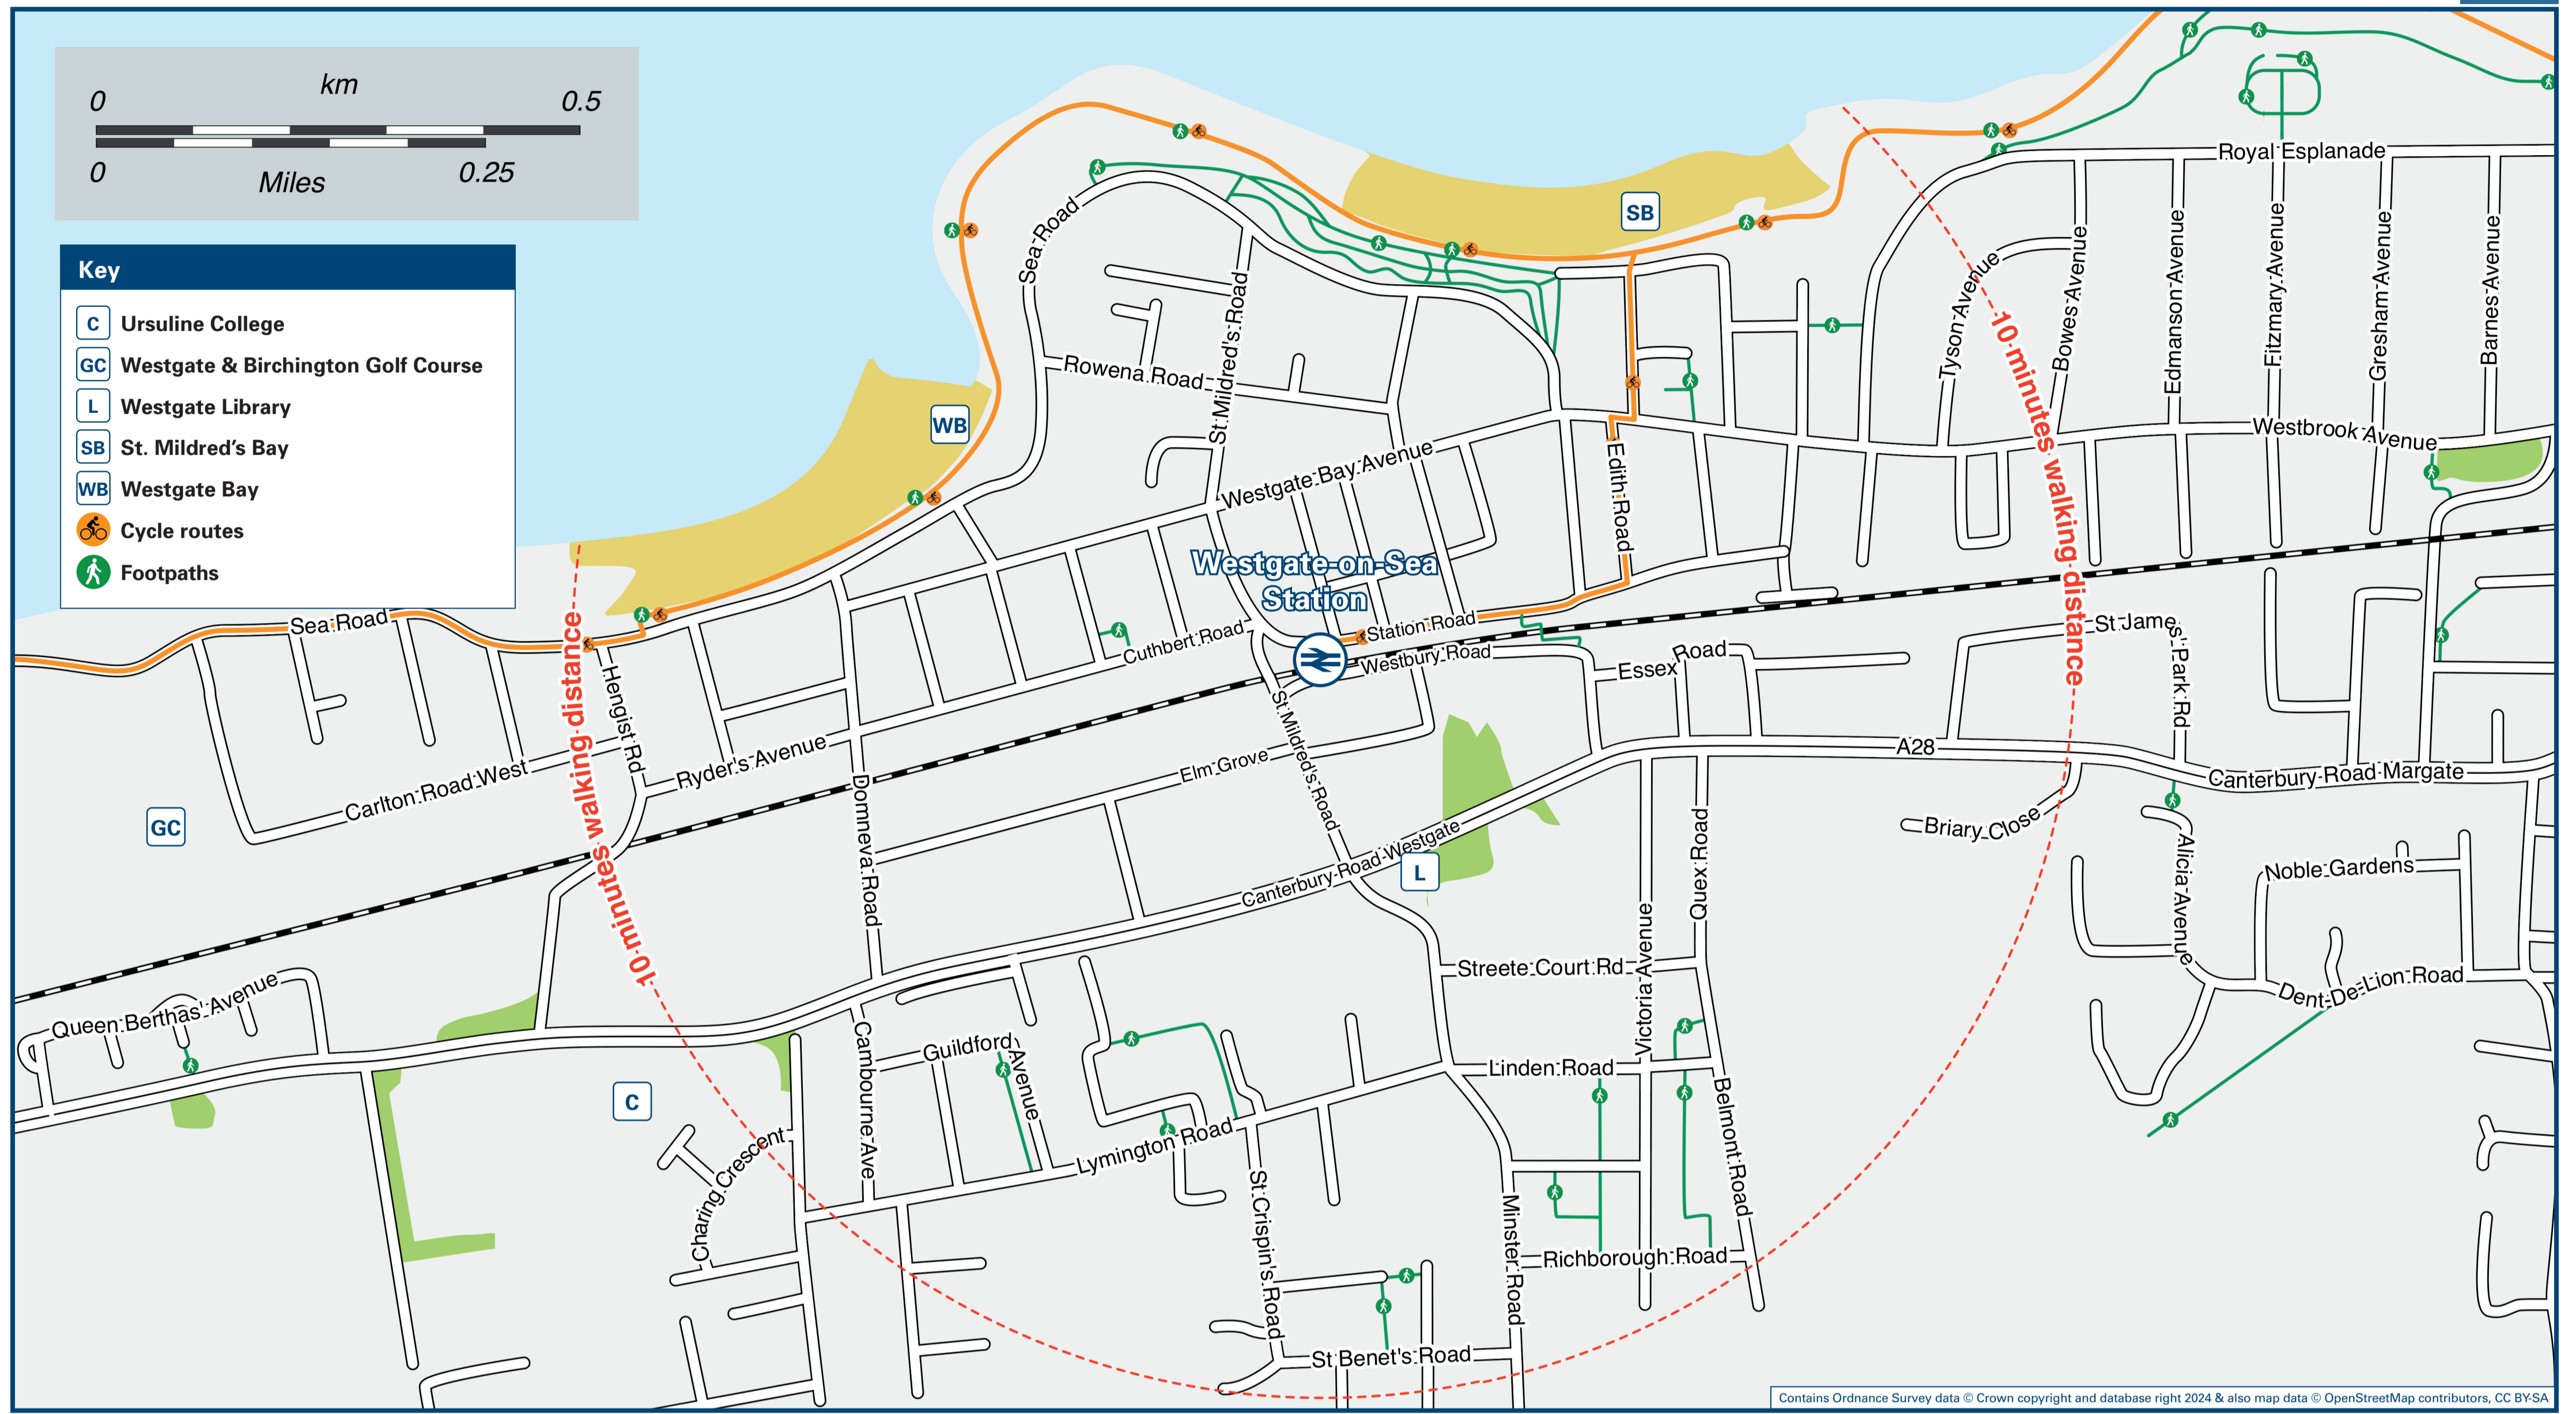

Westgate-on-Sea Station

Onward Travel Information

Local area map