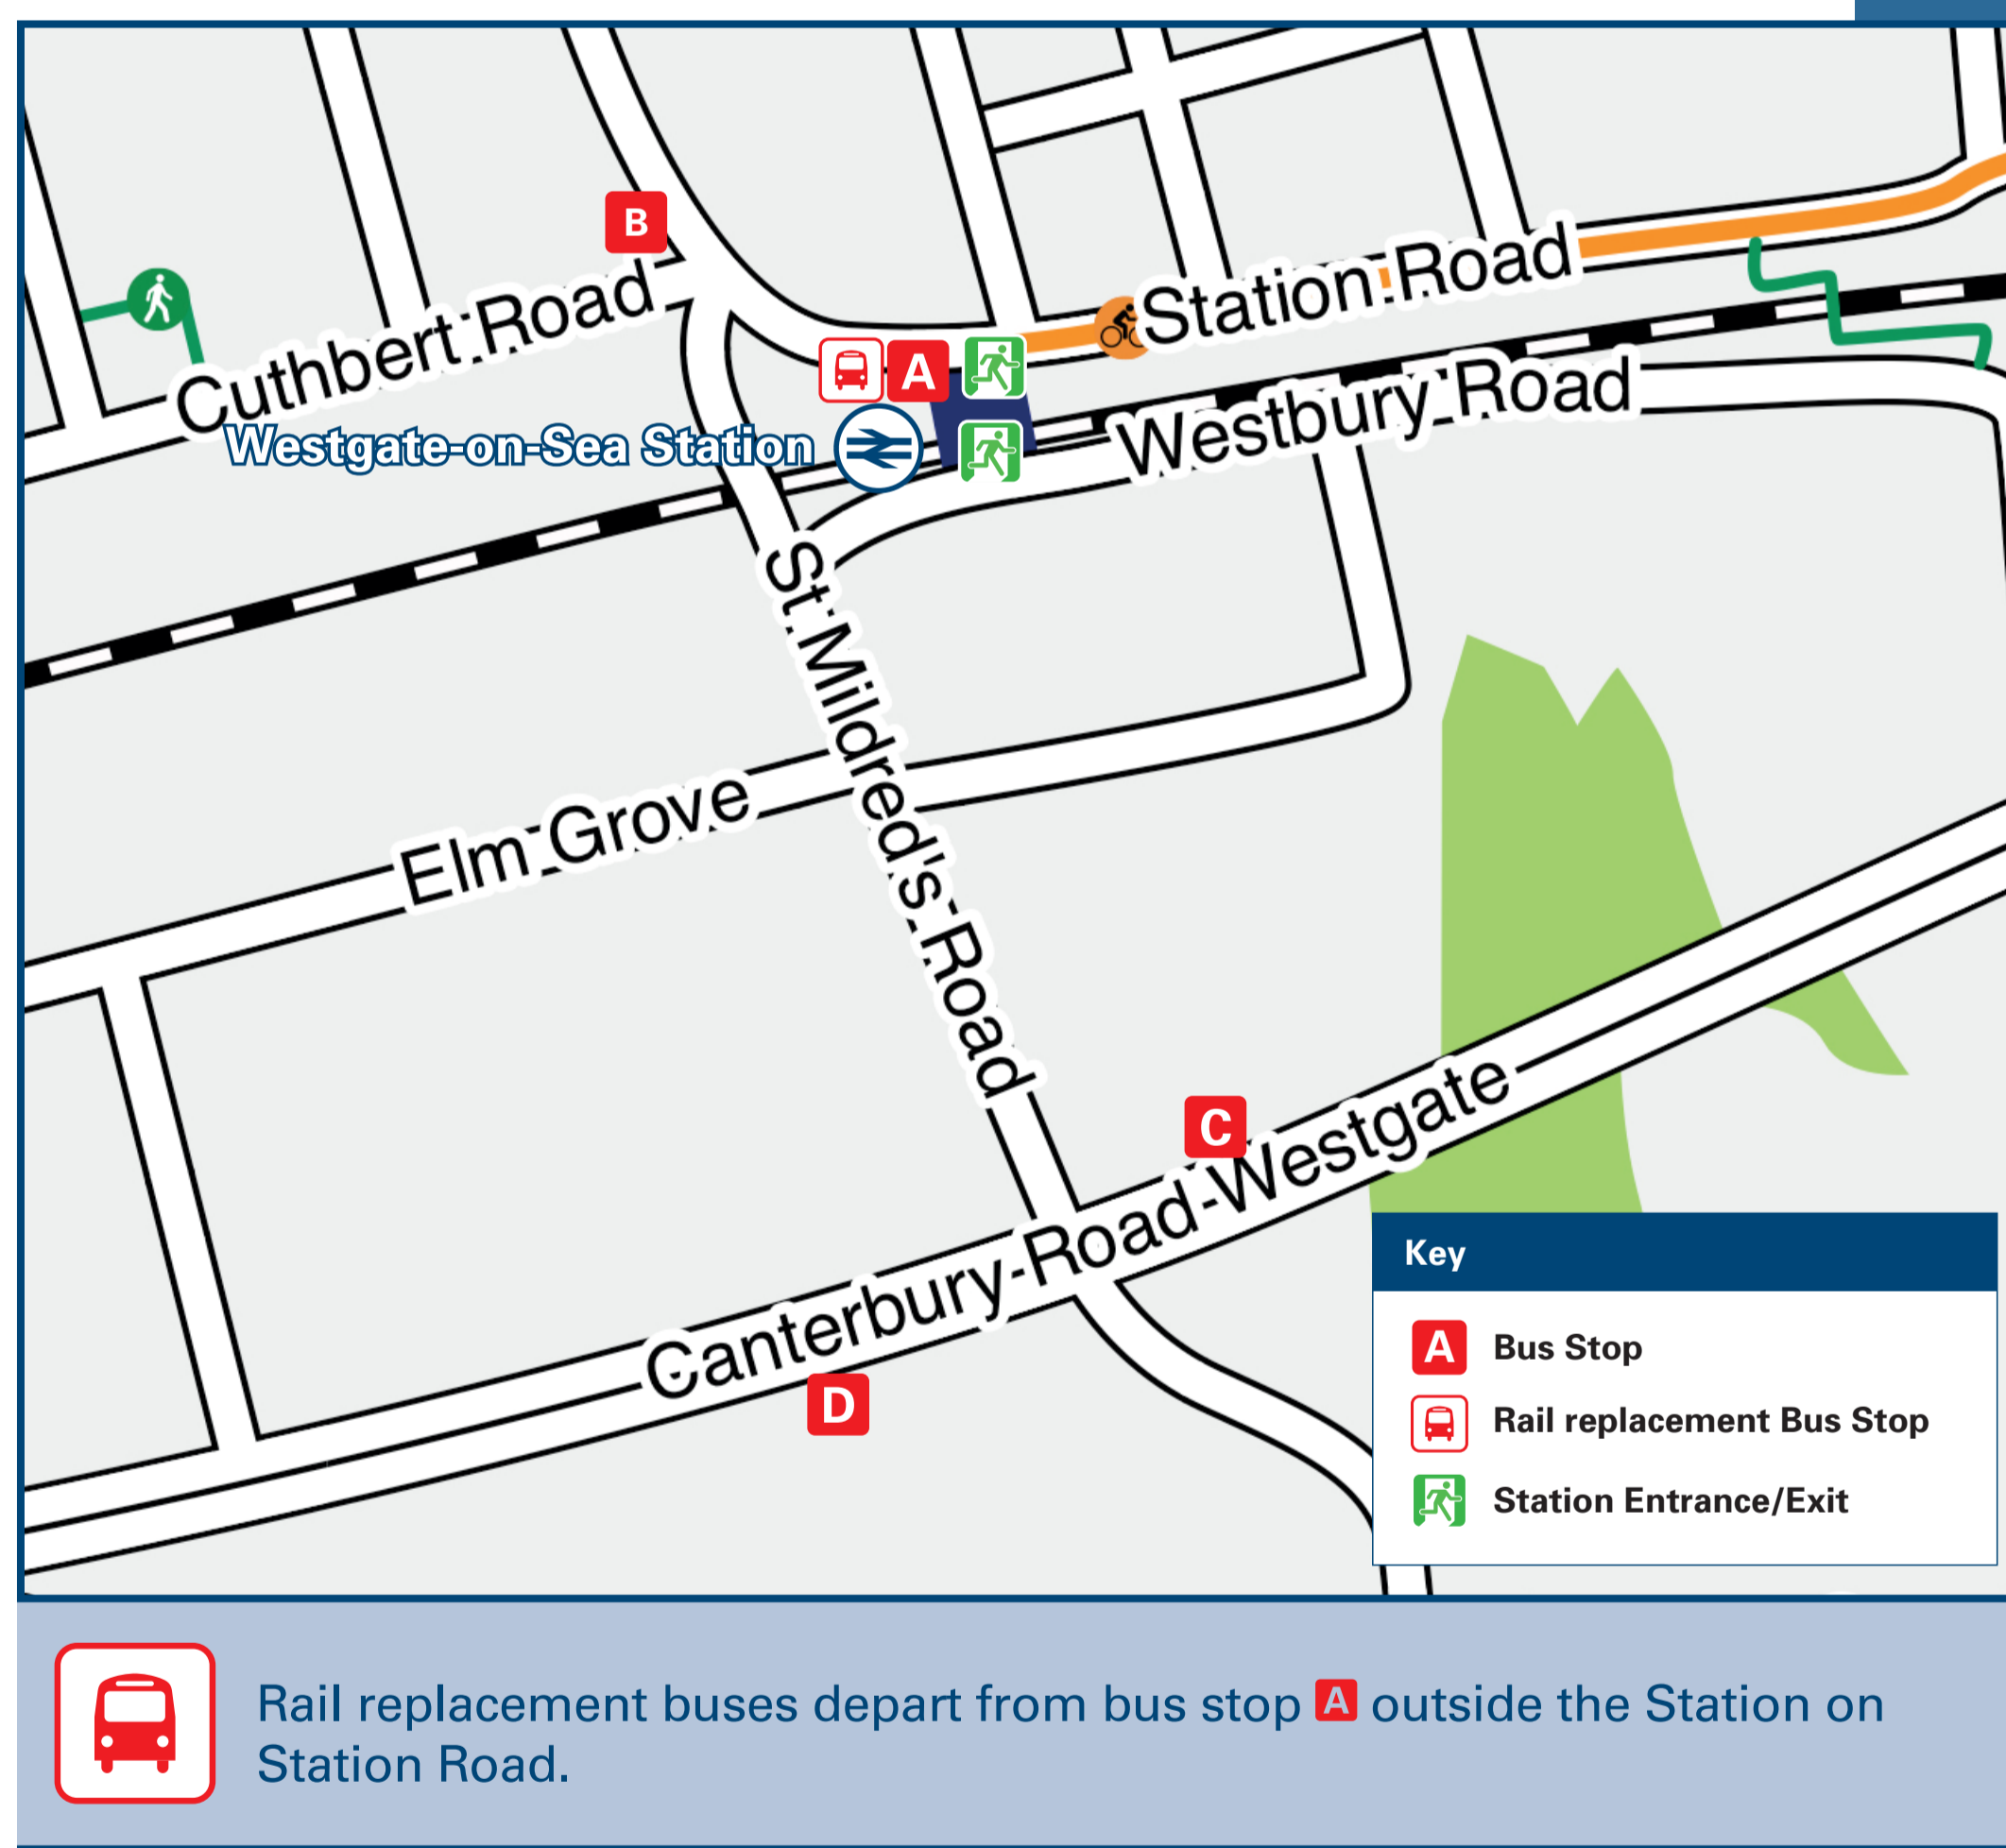

Buses

Main destinations by bus

(Data correct at July 2024)

DESTINATION	BUS ROUTES	BUS STOP
Birchington-on-Sea (The Square)	8, 8A	A
Cliftonville	8, 8A, 8X, 34, 36	D
Herne Bay	8A	B
Kingsgate	8X+	C
Margate (QEOM Hospital)	36	D
Margate (Town Centre, Cecil Square)	8A*	B
Minnis Bay (Canute Road)	8X+	C
Northdown Park	8, 35	B
Ramsgate (Leopold Street, Town Centre)	34, 36	C
St Nicholas at Wade	8, 8A, 35	B
St Peter's	8, 8A, 35	B
Westbrook	8A*, 35	B
Westgate (Dunstan Avenue, Mountfield Way)	8X+, 34	C
Westwood Cross Shopping Centre	8, 8A, 35	B
	34, 36	C
	8, 35	B
	8X+, 34	C

Notes

Bus routes 8 and 8X run daily.
Bus routes 8A, 34, 35 and 36 run Mondays to Saturdays.
For further information contact Stagecoach South East (for bus routes 8, 8A, 8X, 34 & 36) www.stagecoachbus.com/help-and-contact or call 0345 241 8000 or Regent Coaches (for bus route 35) www.regentcoaches.com or call 01227 794 345 or contact Traveline on 0871 200 22 33.

☺ Direct trains operate to this destination from this station.
* Bus route 8A runs evenings only to this destination.
+ Bus route 8X runs daytime on Sundays and Bank Holidays only to this destination.

Taxis

Westgate-on-Sea Station has no taxi rank or cab office. Advance booking is essential, please consider using the local operators: (Inclusion of this number doesn't represent any endorsement of the taxi firm)

Central Cars
01843 888 888

Central Taxis
01843 869 999

Thanet Cars
01843 333 333

Further information about all onward travel

Local Cycle Info thanet.gov.uk For more information about cycle routes.	National Cycle Info sustrans.org.uk Sustrans is the UK's leading sustainable transport charity.	Bus Times See timetable displays at bus stops. www.traveline.info 0871 200 22 33 calls cost 13p per minute plus your phone company's access charge	NextBuses Find the bus times for your stop. Search for a bus stop by entering a postcode, street & town or a stop name & town.	PlusBus plusbus.info A discount price 'bus pass' that you buy with your train ticket. It gives you unlimited bus travel around your chosen town, on participating buses.

National Rail Enquiries

Online nationalrail.co.uk	NRE App Free National Rail Enquiries app for iOS and Android	Social Media facebook.com/nationalrailenq @nationalrailenq	Alert Me You can sign up to Alert Me messages on the National Rail Enquiries website where you can receive train and platform notifications directly to your smart phone. nationalrail.co.uk/alertme	Contact Centre 03457 48 49 50 Calls cost no more than calls to geographic numbers (01 or 02) and may be recorded.	PlusBike nationalrail.co.uk/plusbike For more information.

National Rail
Britain's train companies working together