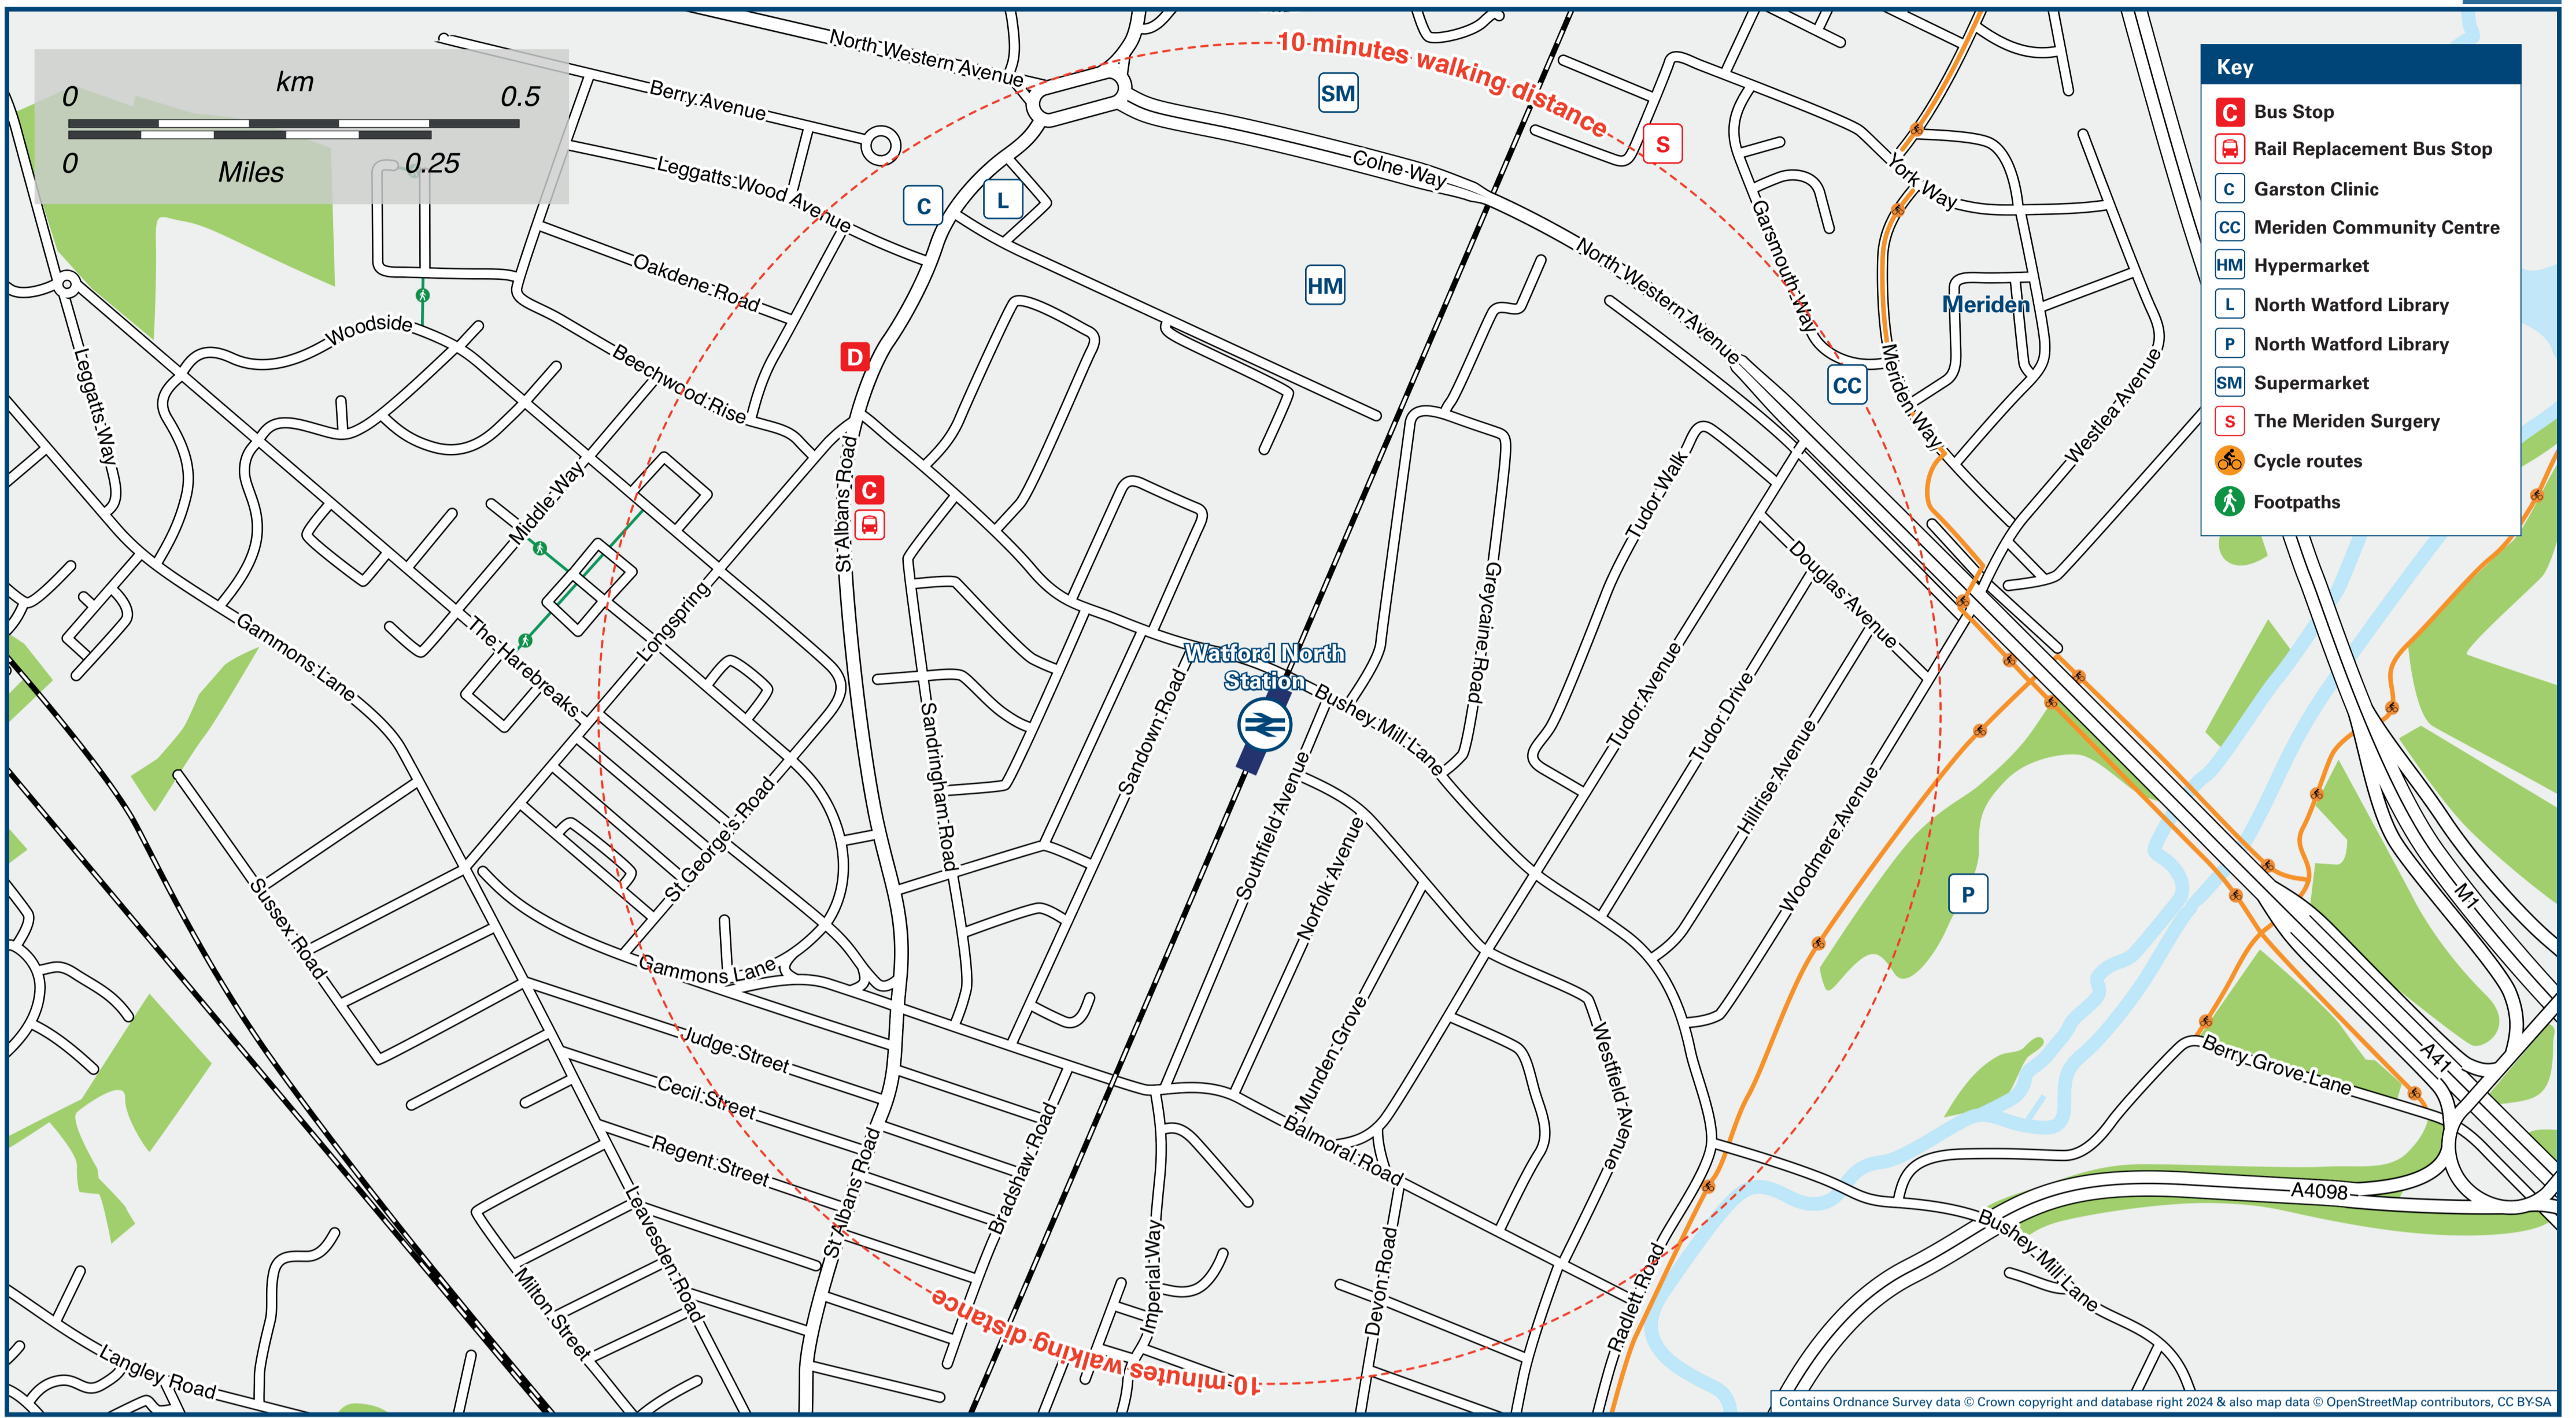

# Watford North Station

# Onward Travel Information

## Local area map

## Buses

Rail replacement buses or coaches depart from bus stop **C** on the St Albans Road, see Local area map above towards Watford, and from bus stop **B** on Bushey Mill Lane towards St Albans - see Buses map above.