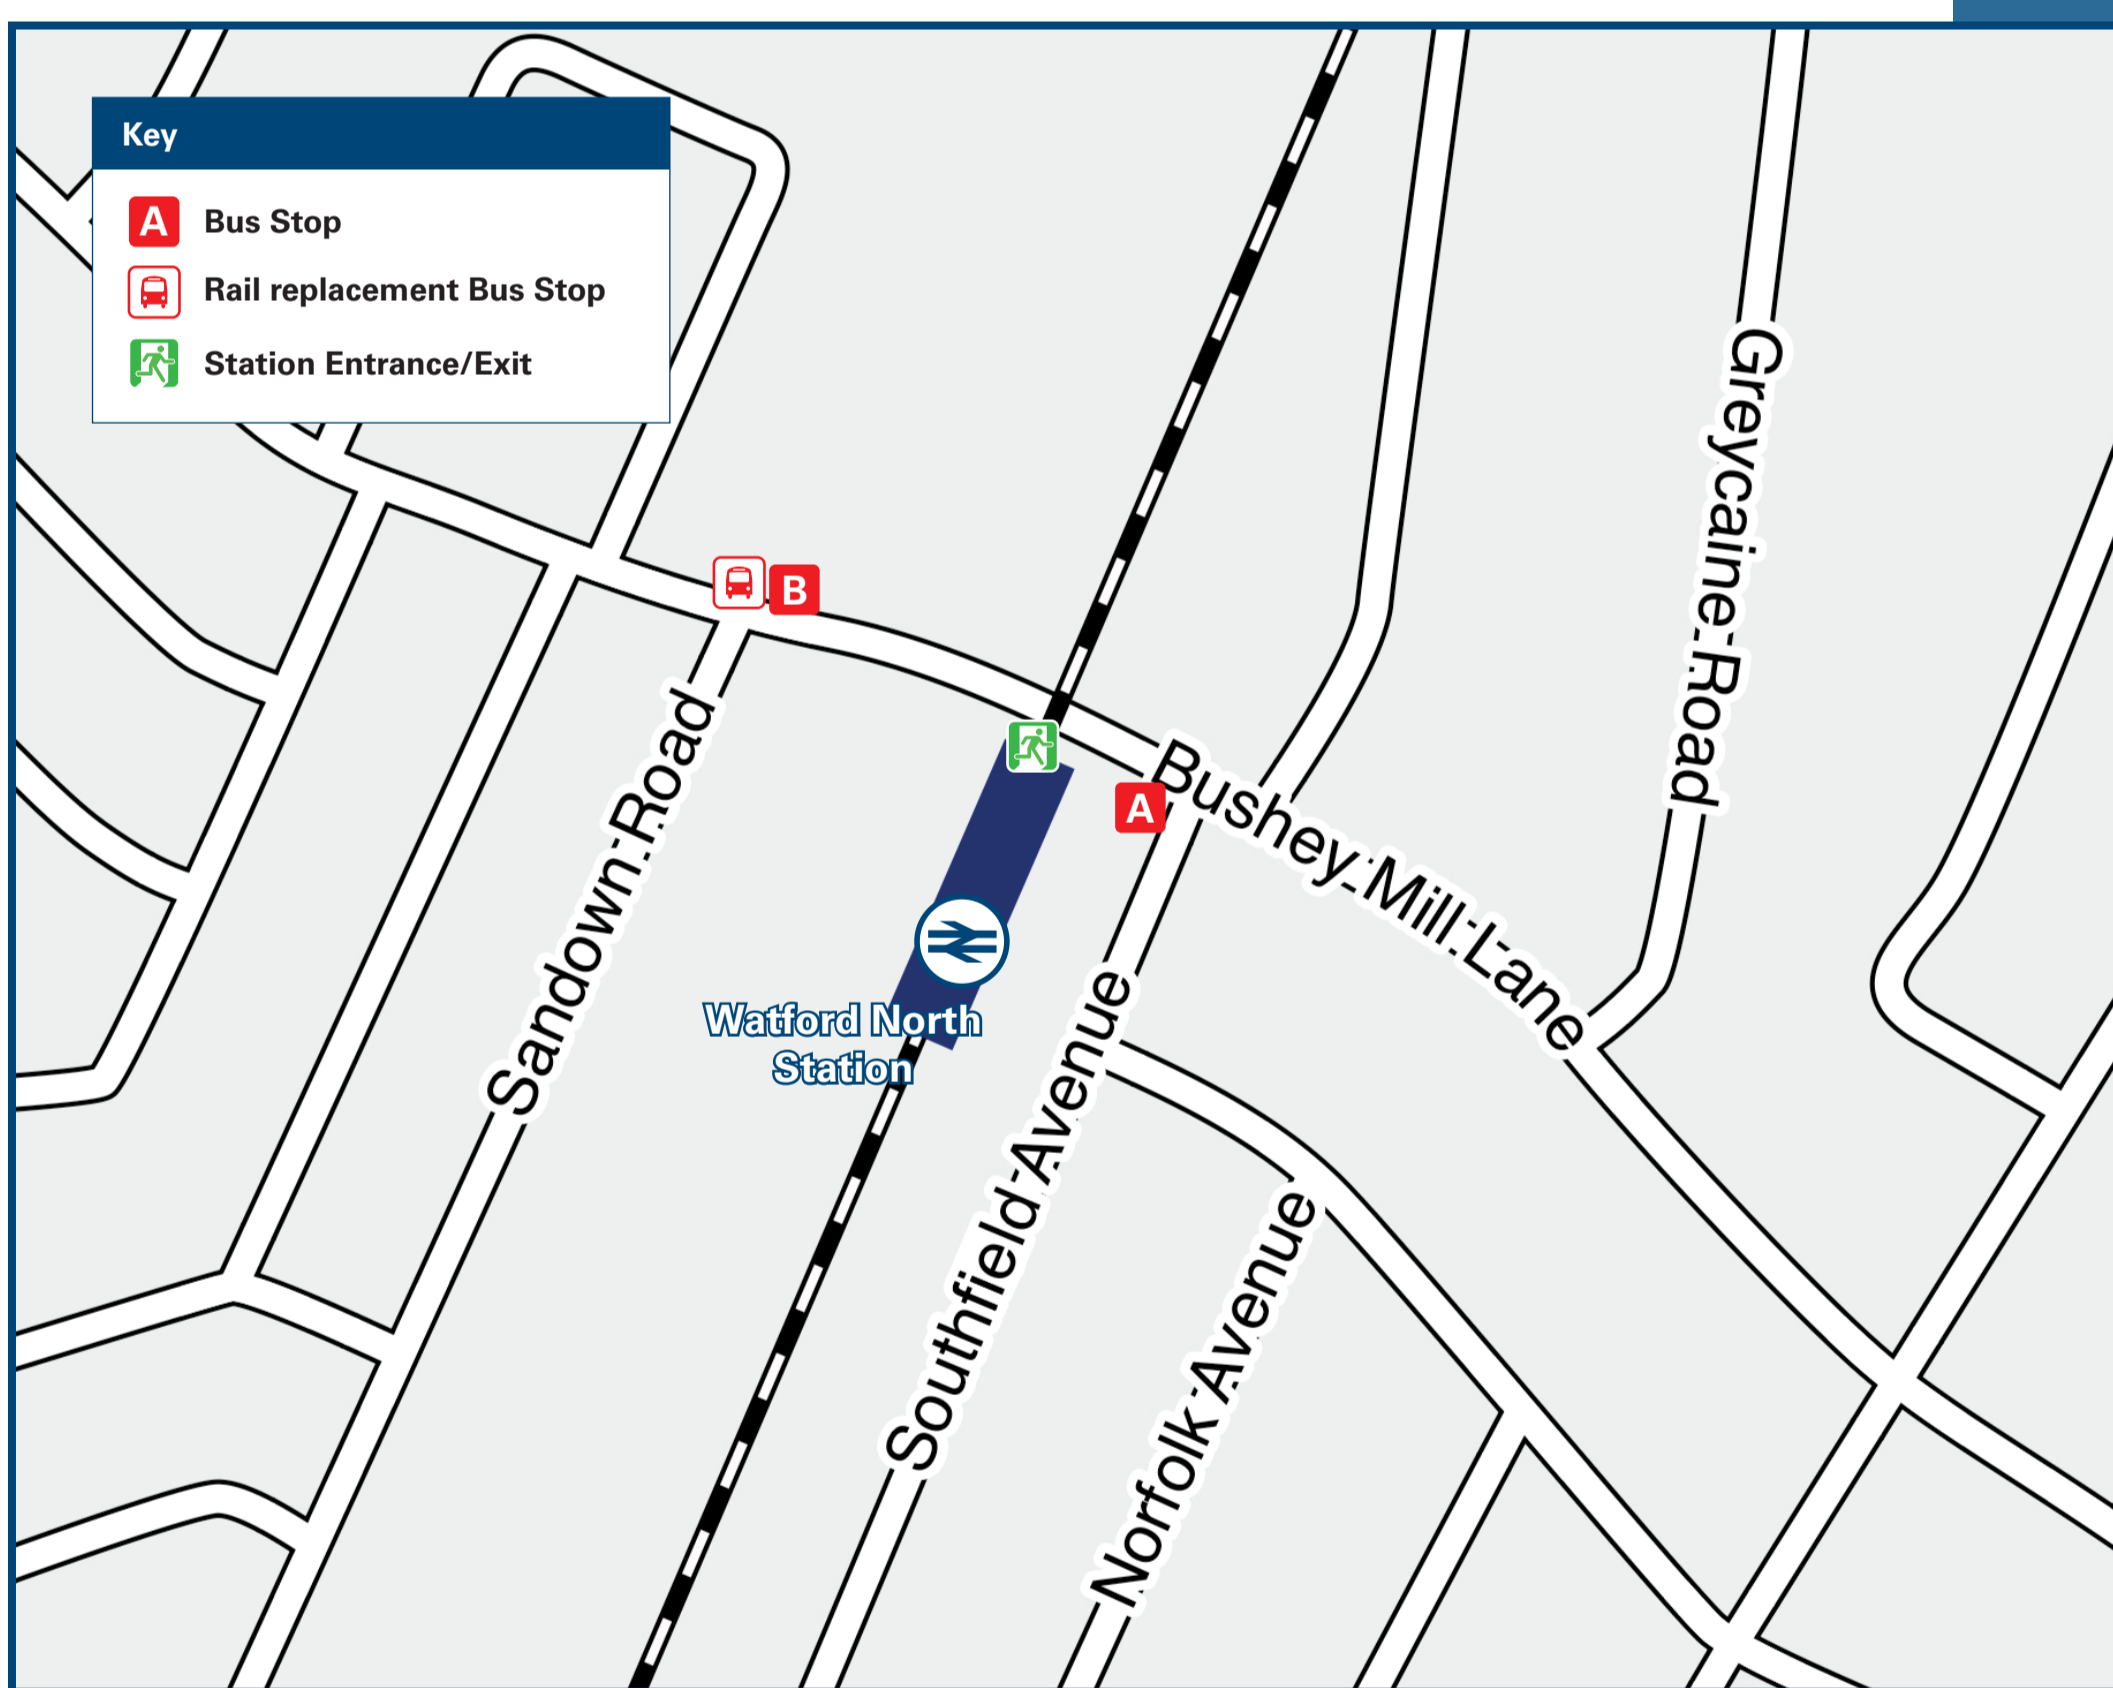

# Watford North Station

## Local area map

## Buses

Rail replacement buses or coaches depart from bus stop **C** on the St Albans Road, see Local area map above towards Watford, and from bus stop **B** on Bushey Mill Lane towards St Albans - see Buses map above.

## Main destinations by bus

(Data correct at July 2024)

DESTINATION	BUS ROUTES	BUS STOP
Bricket Wood (North Riding, village centre)	635	B
Bricket Wood (The Black Boy PH, North Orbital Road)	321, 635+	D
Chiswell Green	321, 635+	D
Croxley Green	W1*	A
Garston (St Albans Road)	635, W1**, W4	B
Hatfield	635	B
How Wood	635	B
Maple Cross	W1*	A
Meriden (The Gossamers Shops)	635, W1**, W4	B
North Watford (Woodmere Avenue)	635, W1**, W4	B
Park Street	635	B
Rickmansworth	W1*	A
St Albans (City Centre)	321	D
Watford General Hospital	635, W1*	A
Watford Junction Station	321, 635, W1**, W3, W4	C
Watford Town Centre	635, W1**, W3	A
	319, 321, 635, W1**, W3, W4	C