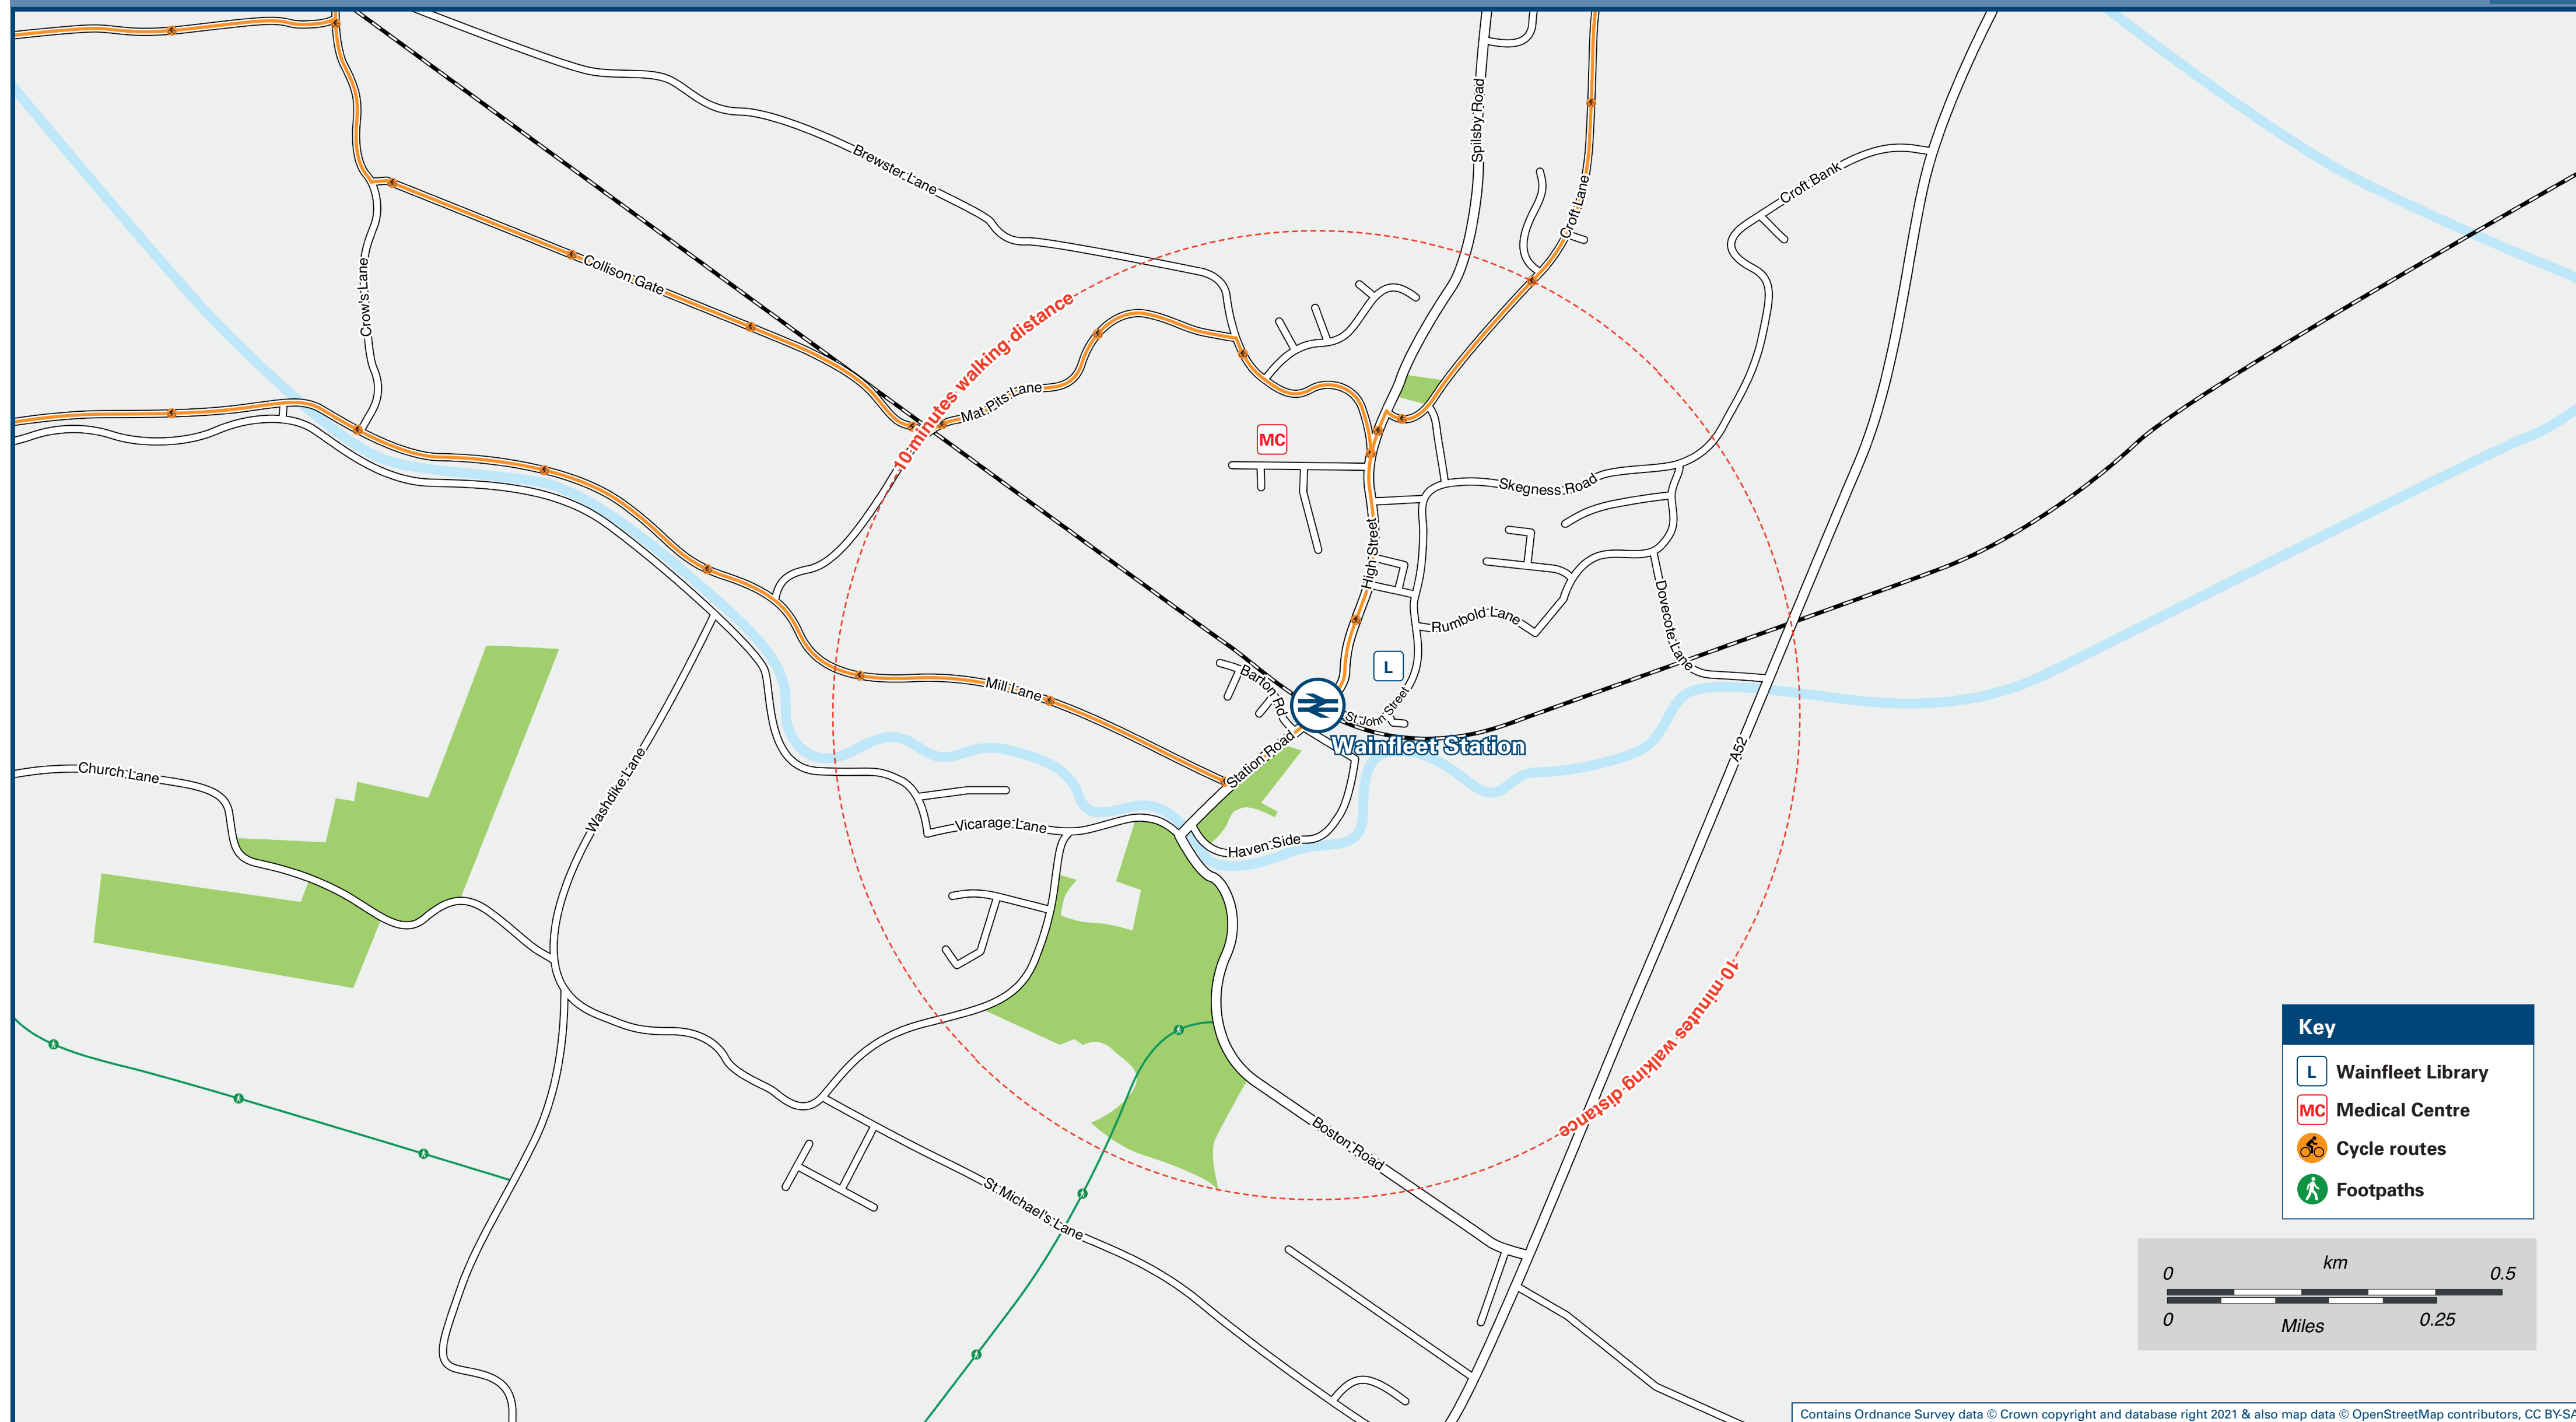

Wainfleet Station

Onward Travel Information

Local area map

Buses

Rail replacement buses and coaches depart from the main road adjacent to the level crossing from the Boston bound platform.

Main destinations by bus

(Data correct at April 2023)

DESTINATION	BUS ROUTES	BUS STOP
Benington	B7, 57	B
Boston (Bus Station)	B7, 57	B
Boston (Pilgrim Hospital)	B7, 57	B
Butterwick	B7, 57	B
Croft (Church Lane/A52)	B7, 57	A
Freiston	B7, 57	B
Friskney	B7, 57	B
Halftoft End	B7, 57	B
Leverton	B7, 57	B
Old Leake	B7, 57	B
Skegness (Bus Station)	B7, 57	A
Wainfleet (Market Place)	5 minutes walk from this station (see maps) B7, 57	A
Wainfleet (Queens Estate)	10 - 15 minutes walk from this station (see local area map)	
Wainfleet St Mary	10 - 15 minutes walk from this station (see local area map)	
Wrangle	B7, 57	B