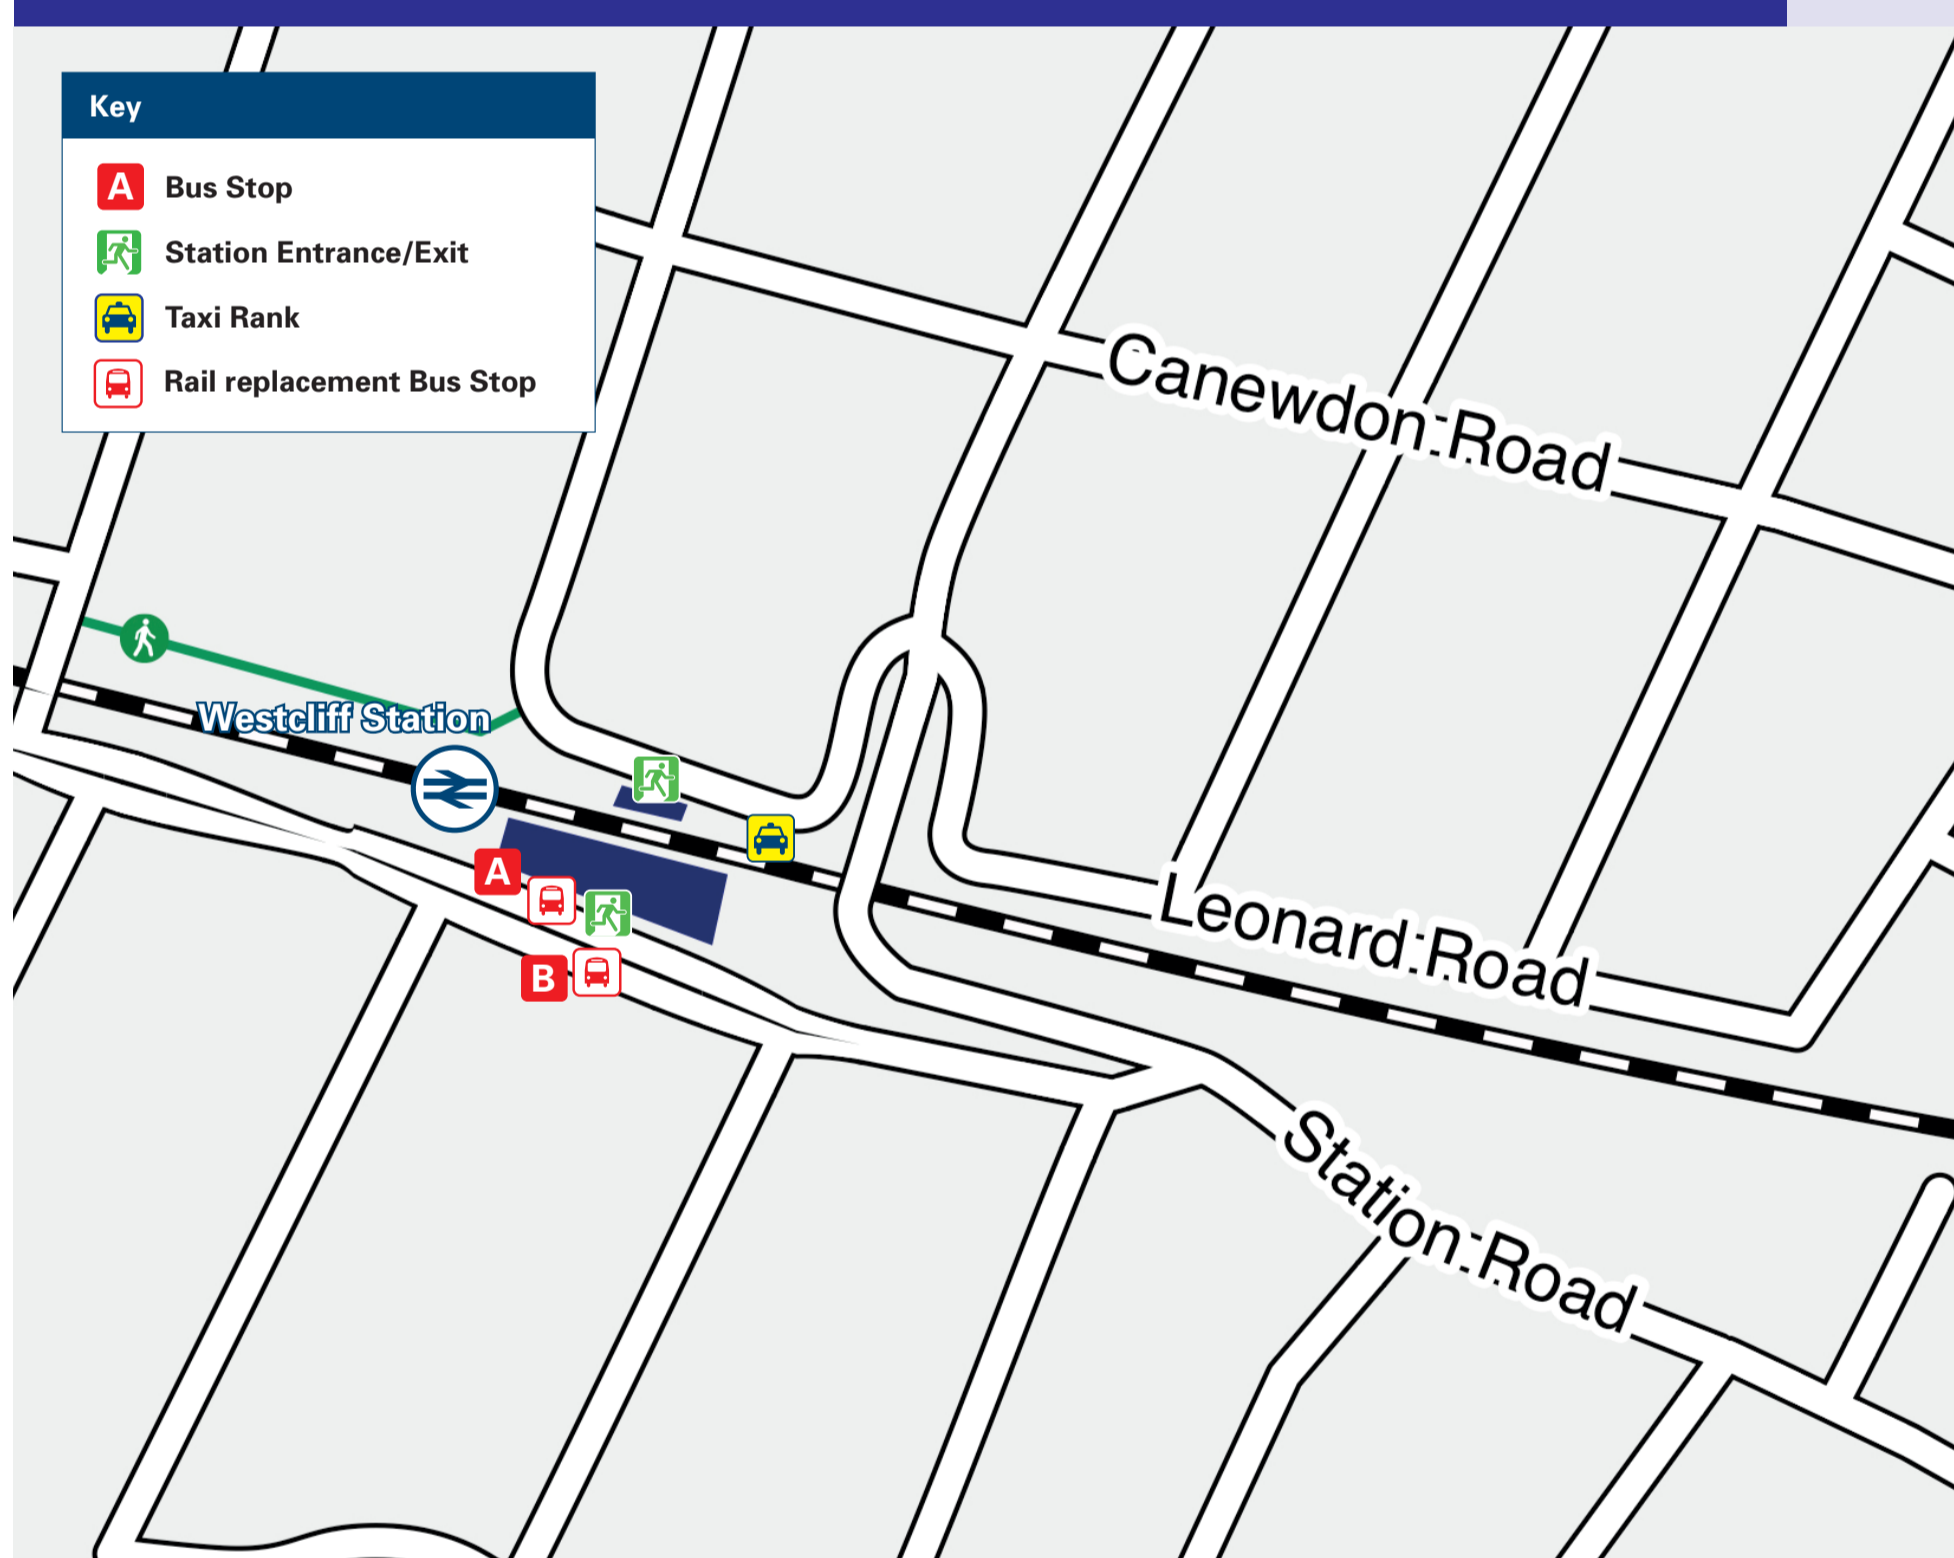

Buses and Taxis

c2c Rail replacement on Station Road. Buses to London at Bus Stop {B} across Station Road. Buses to Southend at Bus Stop {A} in front of the Platform 1 entrance.

Main destinations by bus

(Data correct at April 2026)

DESTINATION	BUS ROUTES	BUS STOP
Basildon	28	C
Bowers Gifford	28	C
Chalkwell	17*, 17A*	B
Hadleigh	1, 28	C
Leigh-on-Sea	17*, 17A*	B
Pitsea	1, 28	C
Rayleigh	28	C
South Benfleet	1	C
Southend-on-Sea (Town Centre)	1, 28	A
Thundersley	1, 28	D
Vange	1	C
Westcliff-on-Sea (Cliffs Pavilion)	28	C
Westcliff-on-Sea (Library)	17*, 17A*	A
	1, 28	C

NOTES

Bus routes 1 & 28 operate daily services.
For bus times and days of operation please contact Traveline on www.traveline.info or call: 0871 200 22 33

Direct trains operate to this destination from this station.

Change here for National Rail connecting services.

* Bus routes 17 & 17A run limited daytime services on Mondays to Fridays, only. No evenings, Saturdays or Sundays services.

Taxis

Westcliff Station is served by a taxi rank or a cab office. Check availability before travelling, and pre-book if necessary. Please consider using the following local operators: (Inclusion of this number doesn't represent any endorsement of the taxi firm)

333 444 Taxis
01702 333 444

AC Radio Cars
01702 334 455

Andrews Taxis
01702 200 200

Further information about all onward travel

Local Cycle Info

southend.gov.uk
For more information about cycle routes.

National Cycle Info

walkwheelcycletrust.org.uk

Bus Times

See timetable displays at bus stops.

www.traveline.info
0871 200 22 33
public transport info (plus your phone company's access charge)

PlusBus

plusbus.info

PlusBus is a discount price 'bus pass' that you buy with your train ticket. It gives you unlimited bus travel around your chosen town, on participating buses. Visit plusbus.info

National Rail Enquiries

Online	NRE App	Social Media	Alert Me	Contact Centre	PlusBike
nationalrail.co.uk	Free National Rail Enquiries app for iOS and Android	facebook.com/nationalrailenq @nationalrailenq	nationalrail.co.uk/alertme You can sign up to Alert Me messages on the National Rail Enquiries website where you can receive train and platform notifications directly to your smart phone.	03457 48 49 50 Calls cost no more than calls to geographic numbers (01 or 02) and may be recorded.	nationalrail.co.uk/plusbike For more information.