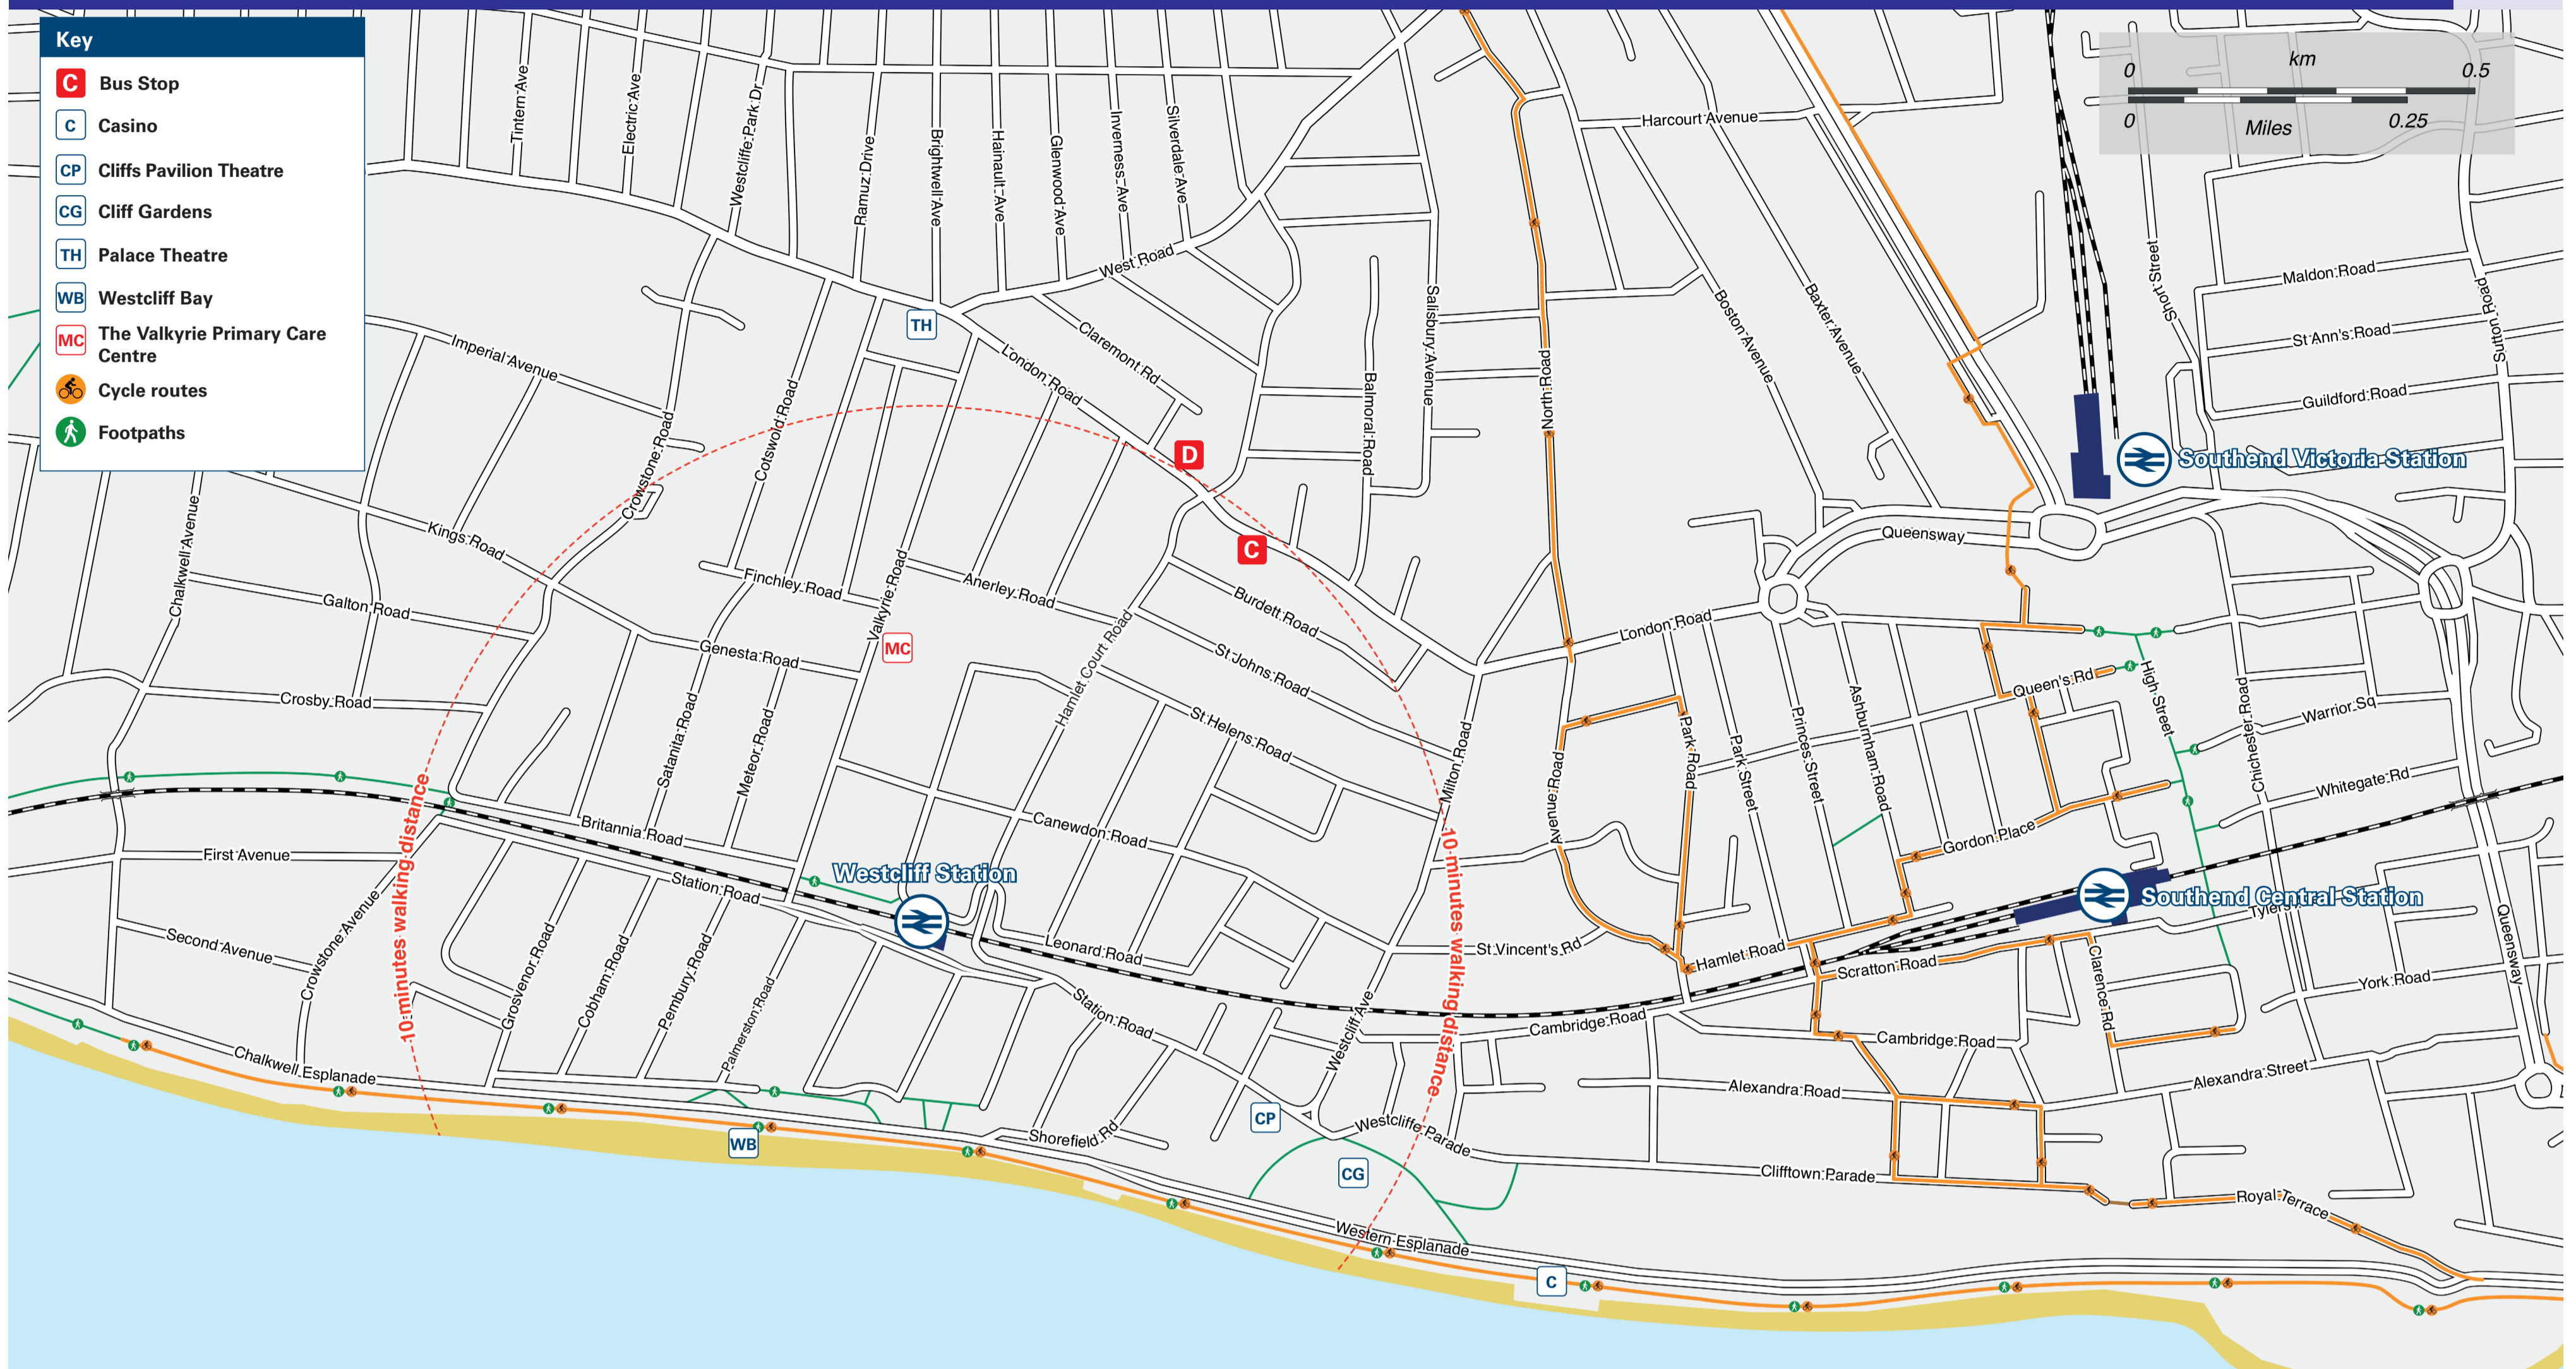

# Onward Travel Information

## Westcliff Station

### Local area map

### Main destinations by bus

(Data correct at April 2026)

DESTINATION	BUS ROUTES	BUS STOP
Basildon	28	C
Bowers Gifford	28	C
Chalkwell	17*, 17A*	B
Hadleigh	1, 28	C
Leigh-on-Sea	17*, 17A*	B
Pitsea	1, 28	C
Rayleigh	28	C
South Benfleet	1	C
Southend-on-Sea (Town Centre)	1, 28	A
Thundersley	1, 28	D
Vange	1	C
Westcliff-on-Sea (Cliffs Pavilion)	28	C
Westcliff-on-Sea (Library)	17*, 17A*	A
	1, 28	C