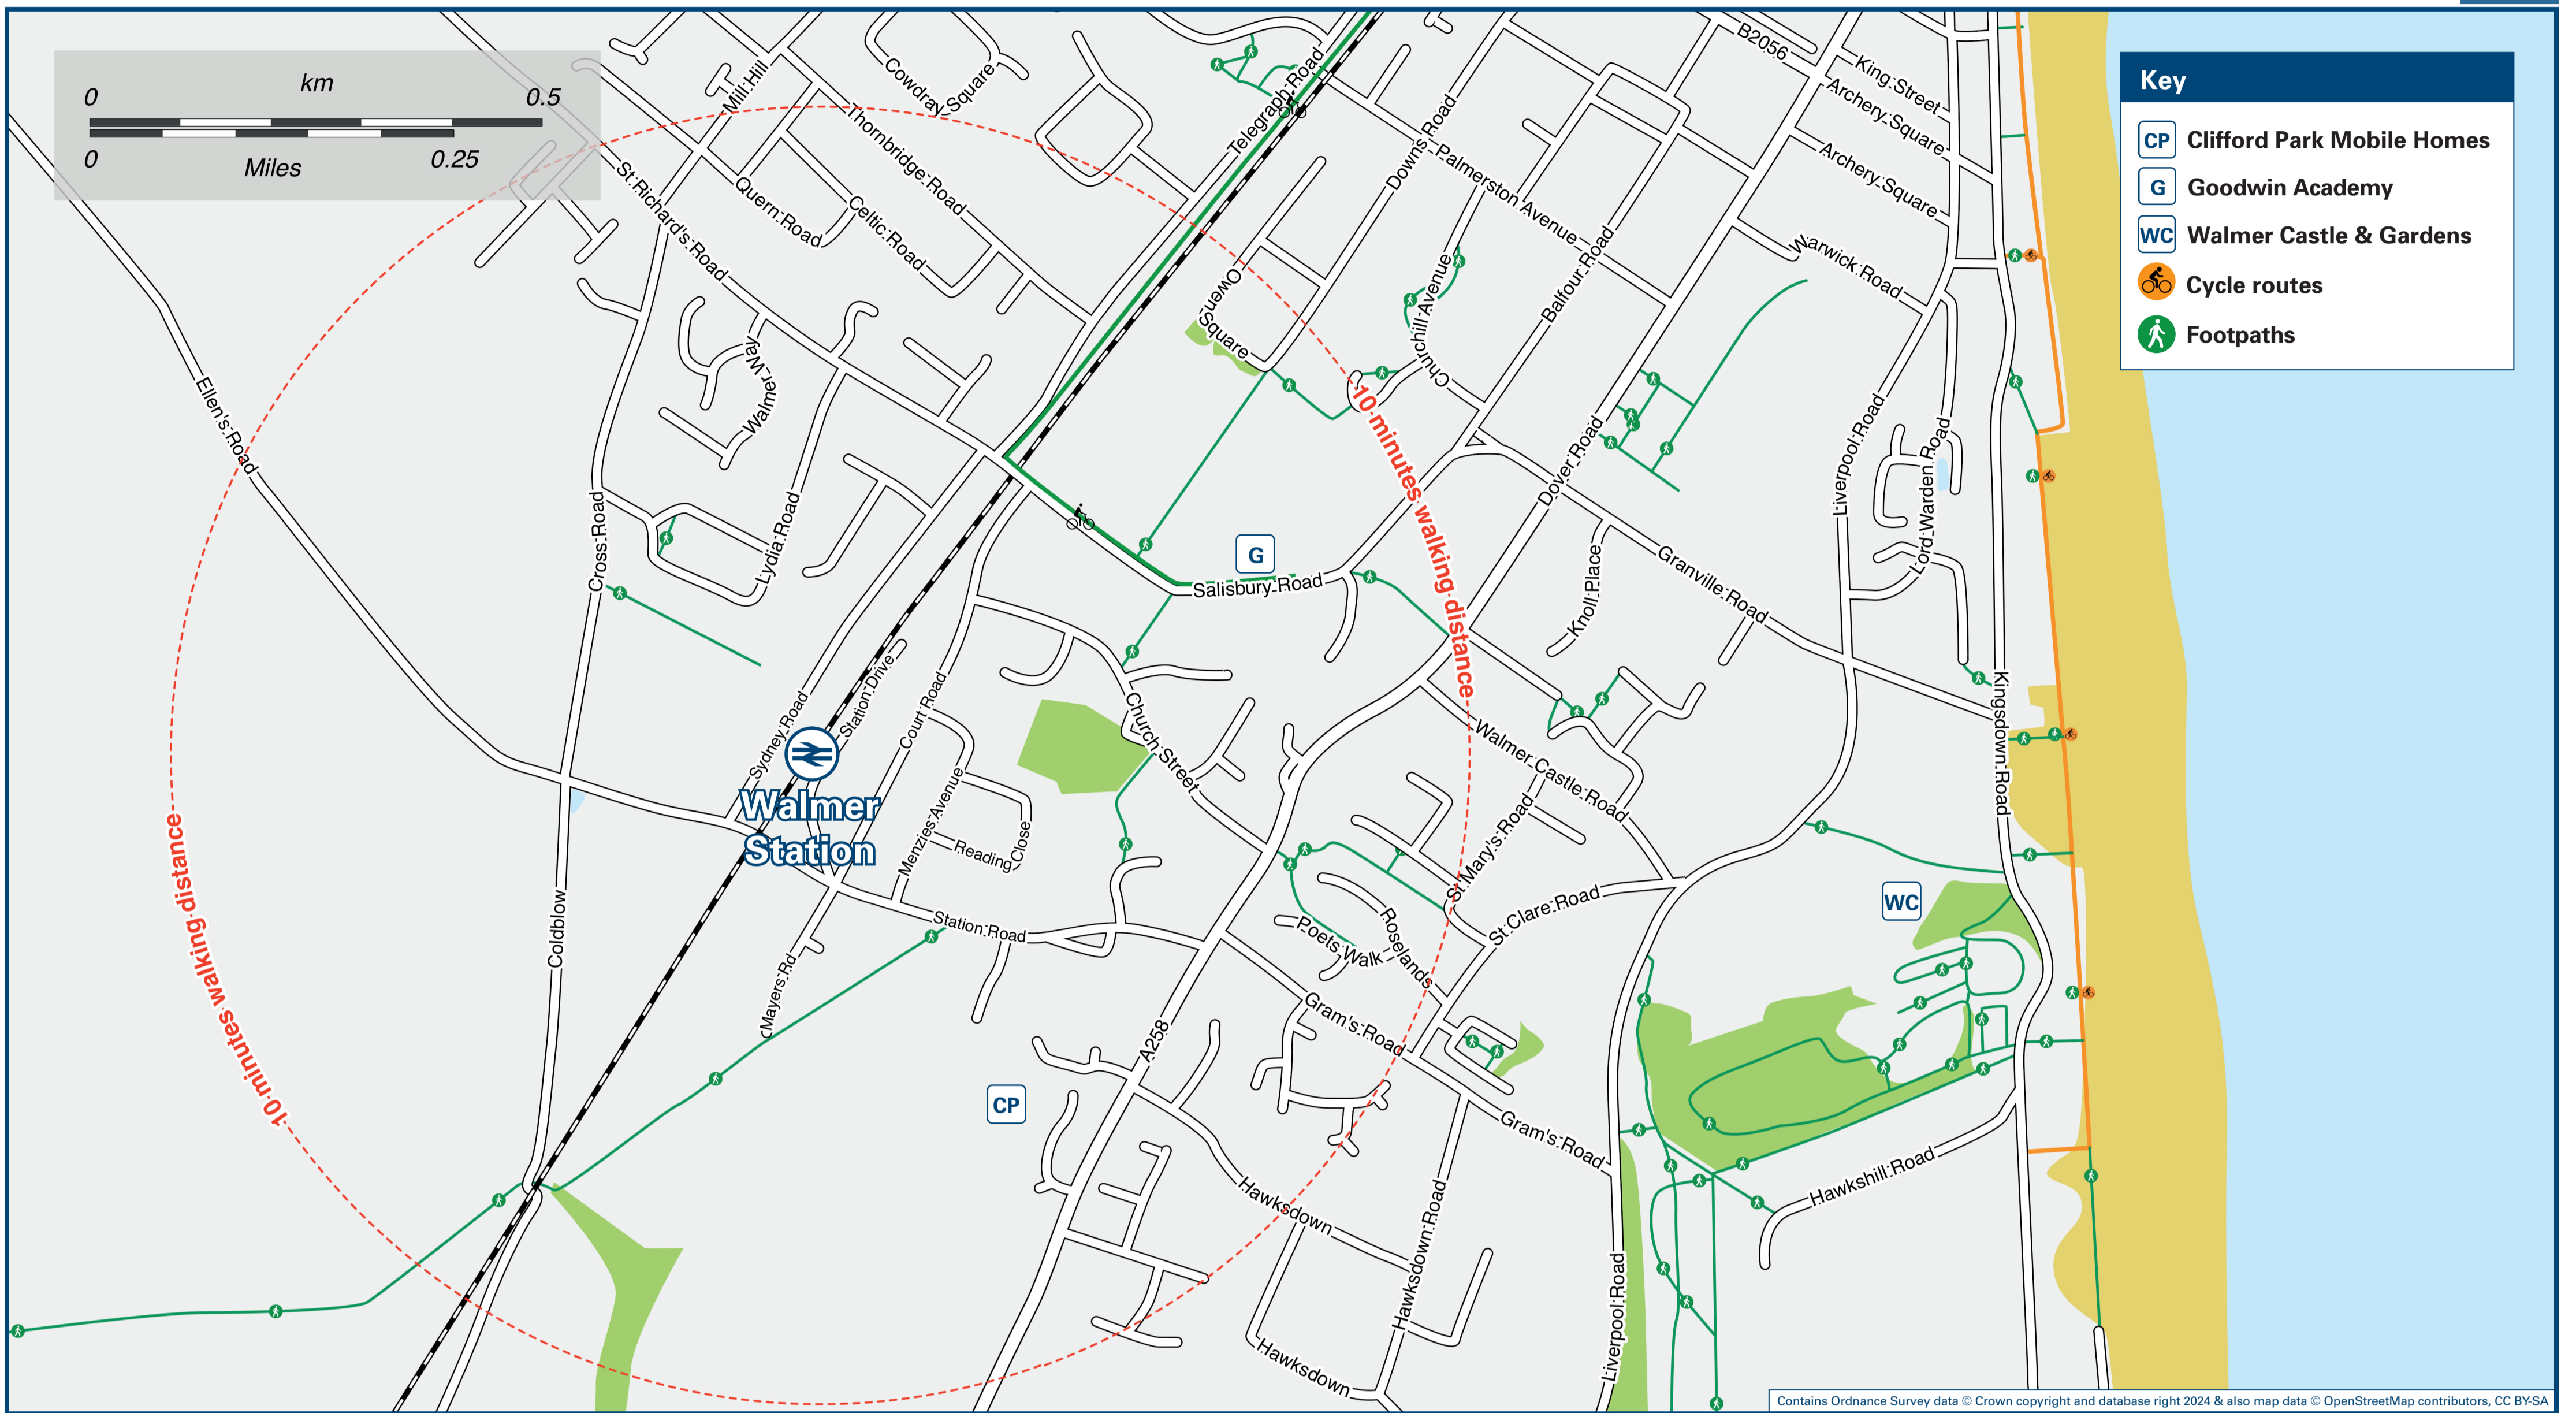

# Walmer Station

# Onward Travel Information

## Local area map

## Main destinations by bus

(Data correct at July 2024)

DESTINATION	BUS ROUTES	BUS STOP
Betteshanger	81	B
Burgess Green	81	B
Deal (South Street, Town Centre)	81	B
Deal (The Strand, Deal Castle)	81	B
Deal (Victoria Hospital, London Road)	81	B
Dover (Town Centre)	81	A
Eastry	81	B
Finglesham	81	B
Guston	81	A
Mill Hill	81	B
Ringwould	81	A
Sandwich	81#	B
Sholden (New Road/A258)	81	B
Woodnesborough	81	B