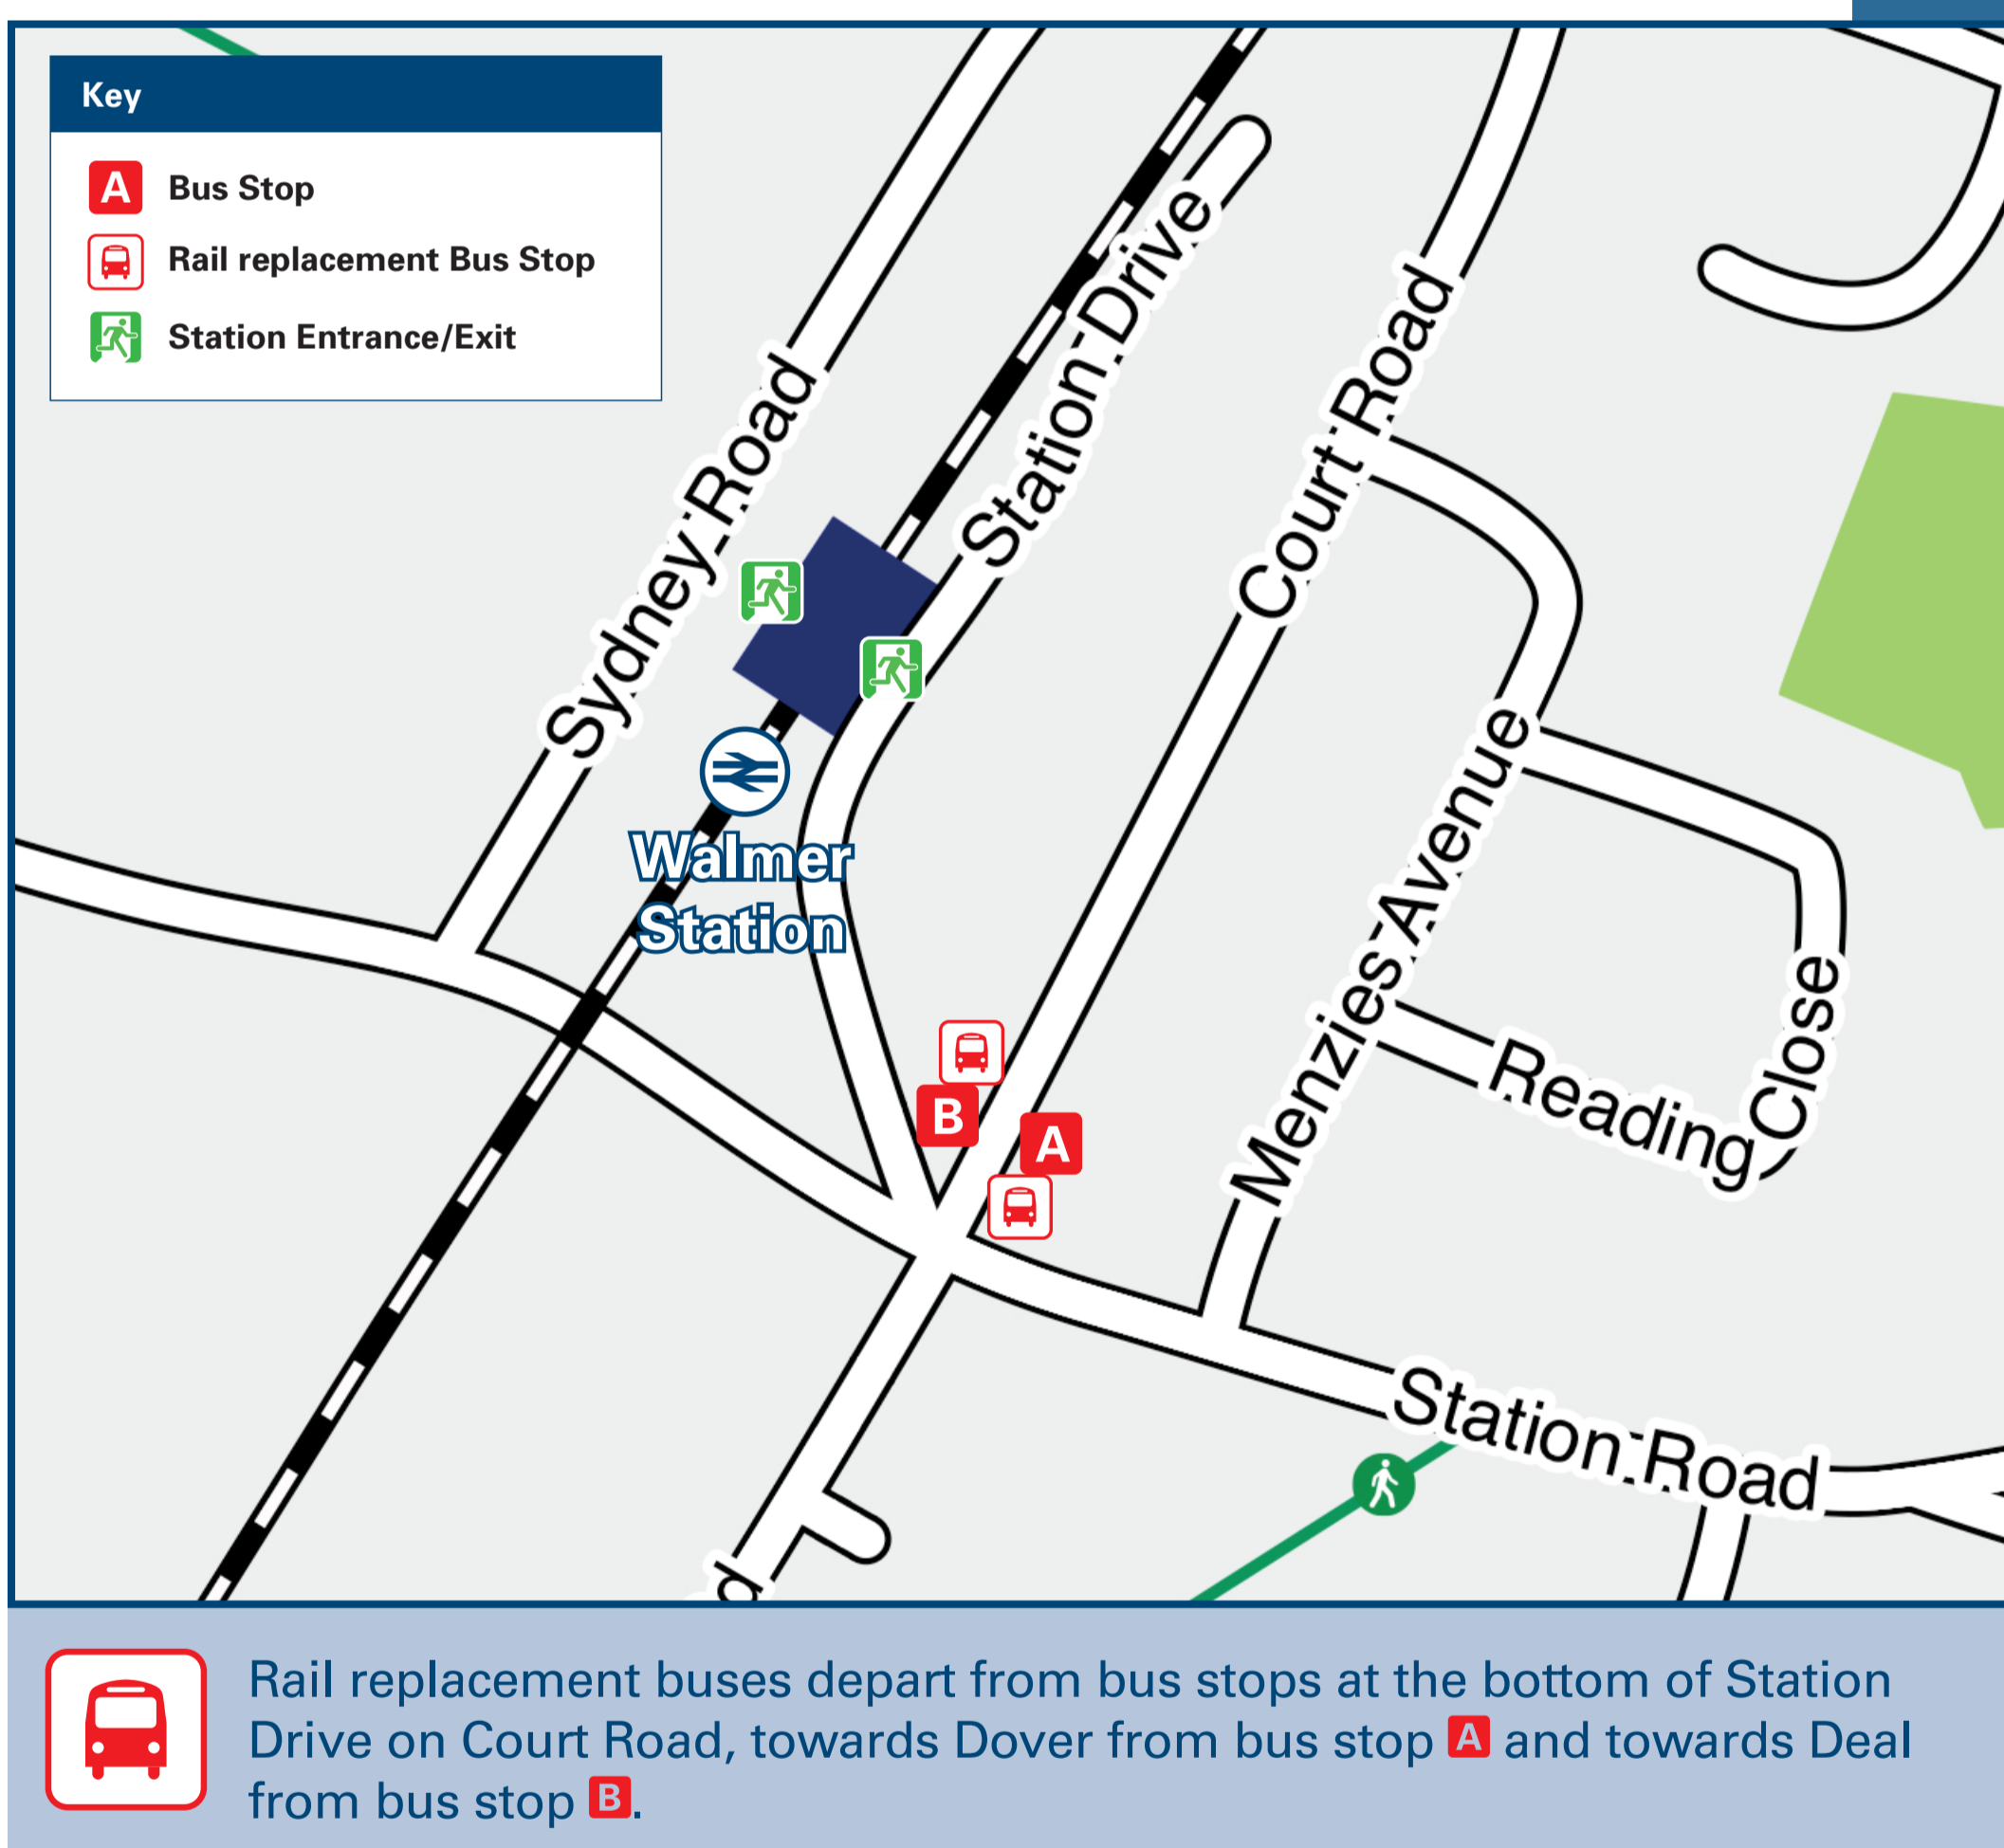

# Walmer Station

## Local area map

## Main destinations by bus

(Data correct at July 2024)

DESTINATION	BUS ROUTES	BUS STOP
Betteshanger	81	B
Burgess Green	81	B
Deal (South Street, Town Centre)	81	B
Deal (The Strand, Deal Castle)	81	B
Deal (Victoria Hospital, London Road)	81	B
Dover (Town Centre)	81	A
Eastry	81	B
Finglesham	81	B
Guston	81	A
Mill Hill	81	B
Ringwould	81	A
Sandwich	81#	B
Sholden (New Road/A258)	81	B
Woodnesborough	81	B

### Notes

Bus route 81 operates daily.  
For further information contact Stagecoach South East (for bus route 81) [www.stagecoachbus.com/help-and-contact](http://www.stagecoachbus.com/help-and-contact) or call 0345 241 8000 or contact Traveline on 0871 200 22 33.  
Direct trains operate to this destination from this station.  
# Bus route 81 continues from Sandwich to Canterbury as bus route 43, same bus no need to change.