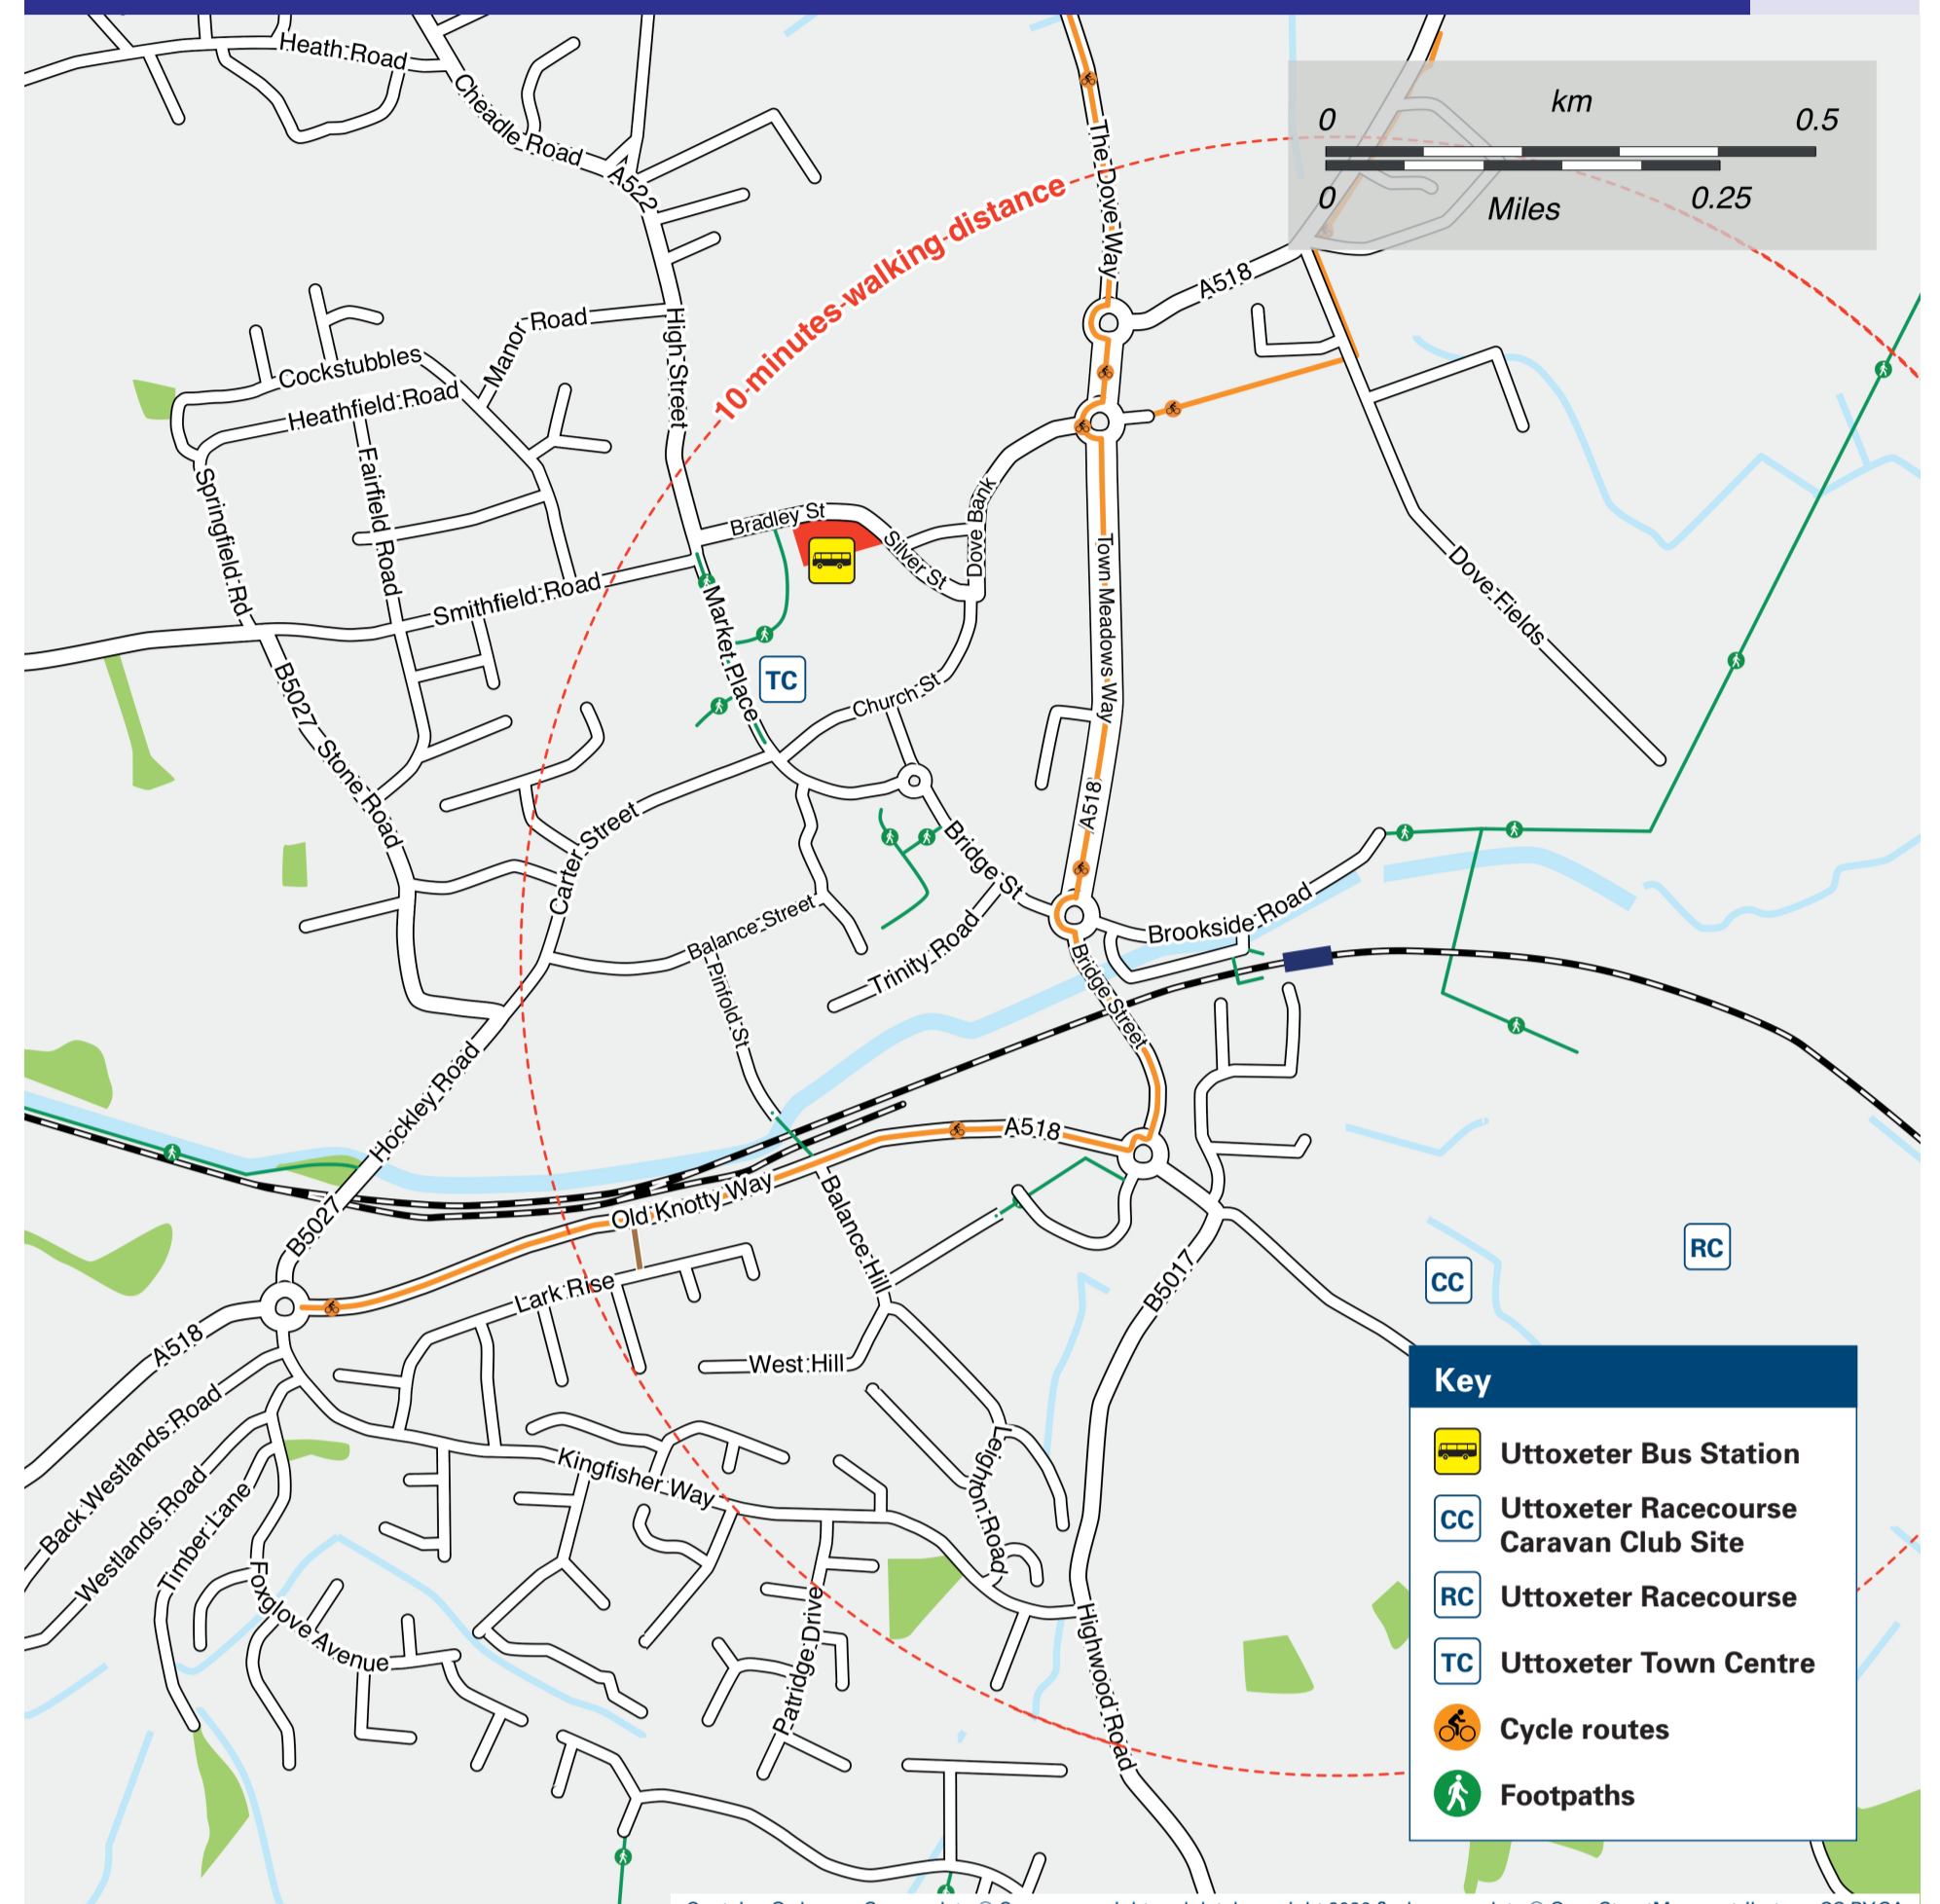

# Onward Travel Information

## Uttoxeter Station

### Buses and Taxis

Rail replacement buses and coaches depart from next to the bus stop on Station Road.

### Local area map