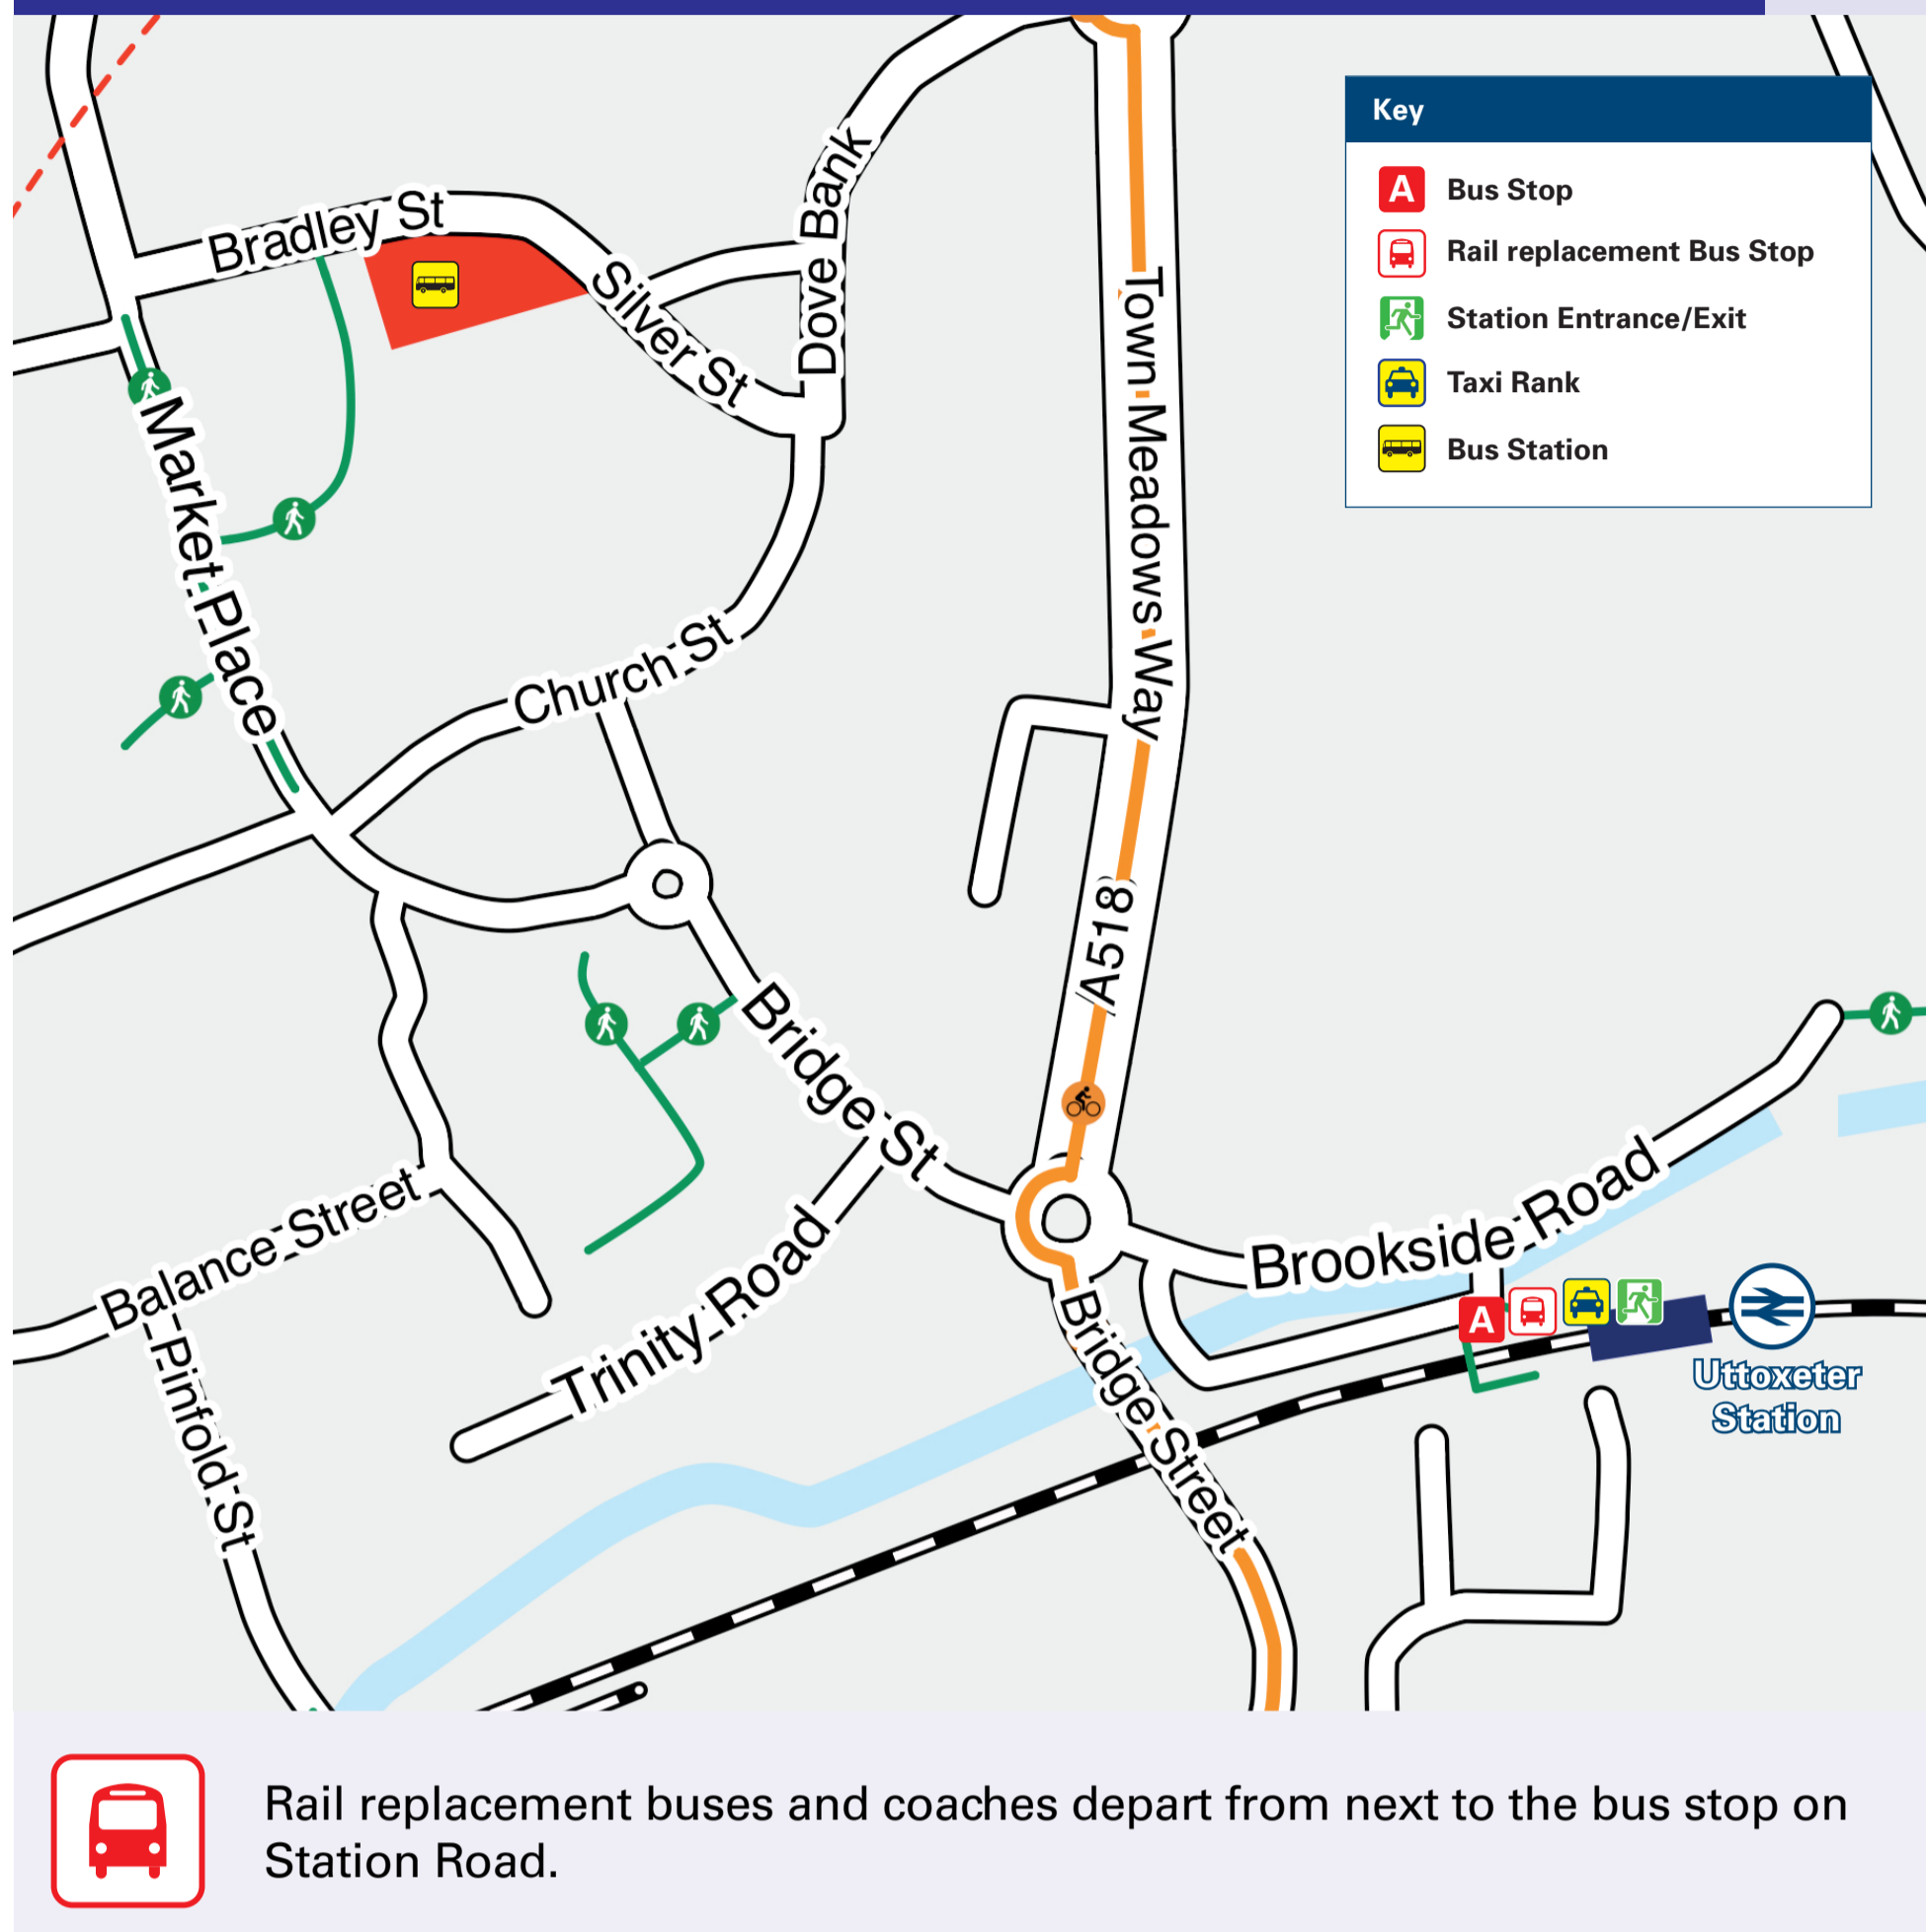

# Onward Travel Information

## Uttoxeter Station

### Buses and Taxis

Rail replacement buses and coaches depart from next to the bus stop on Station Road.

### Local area map