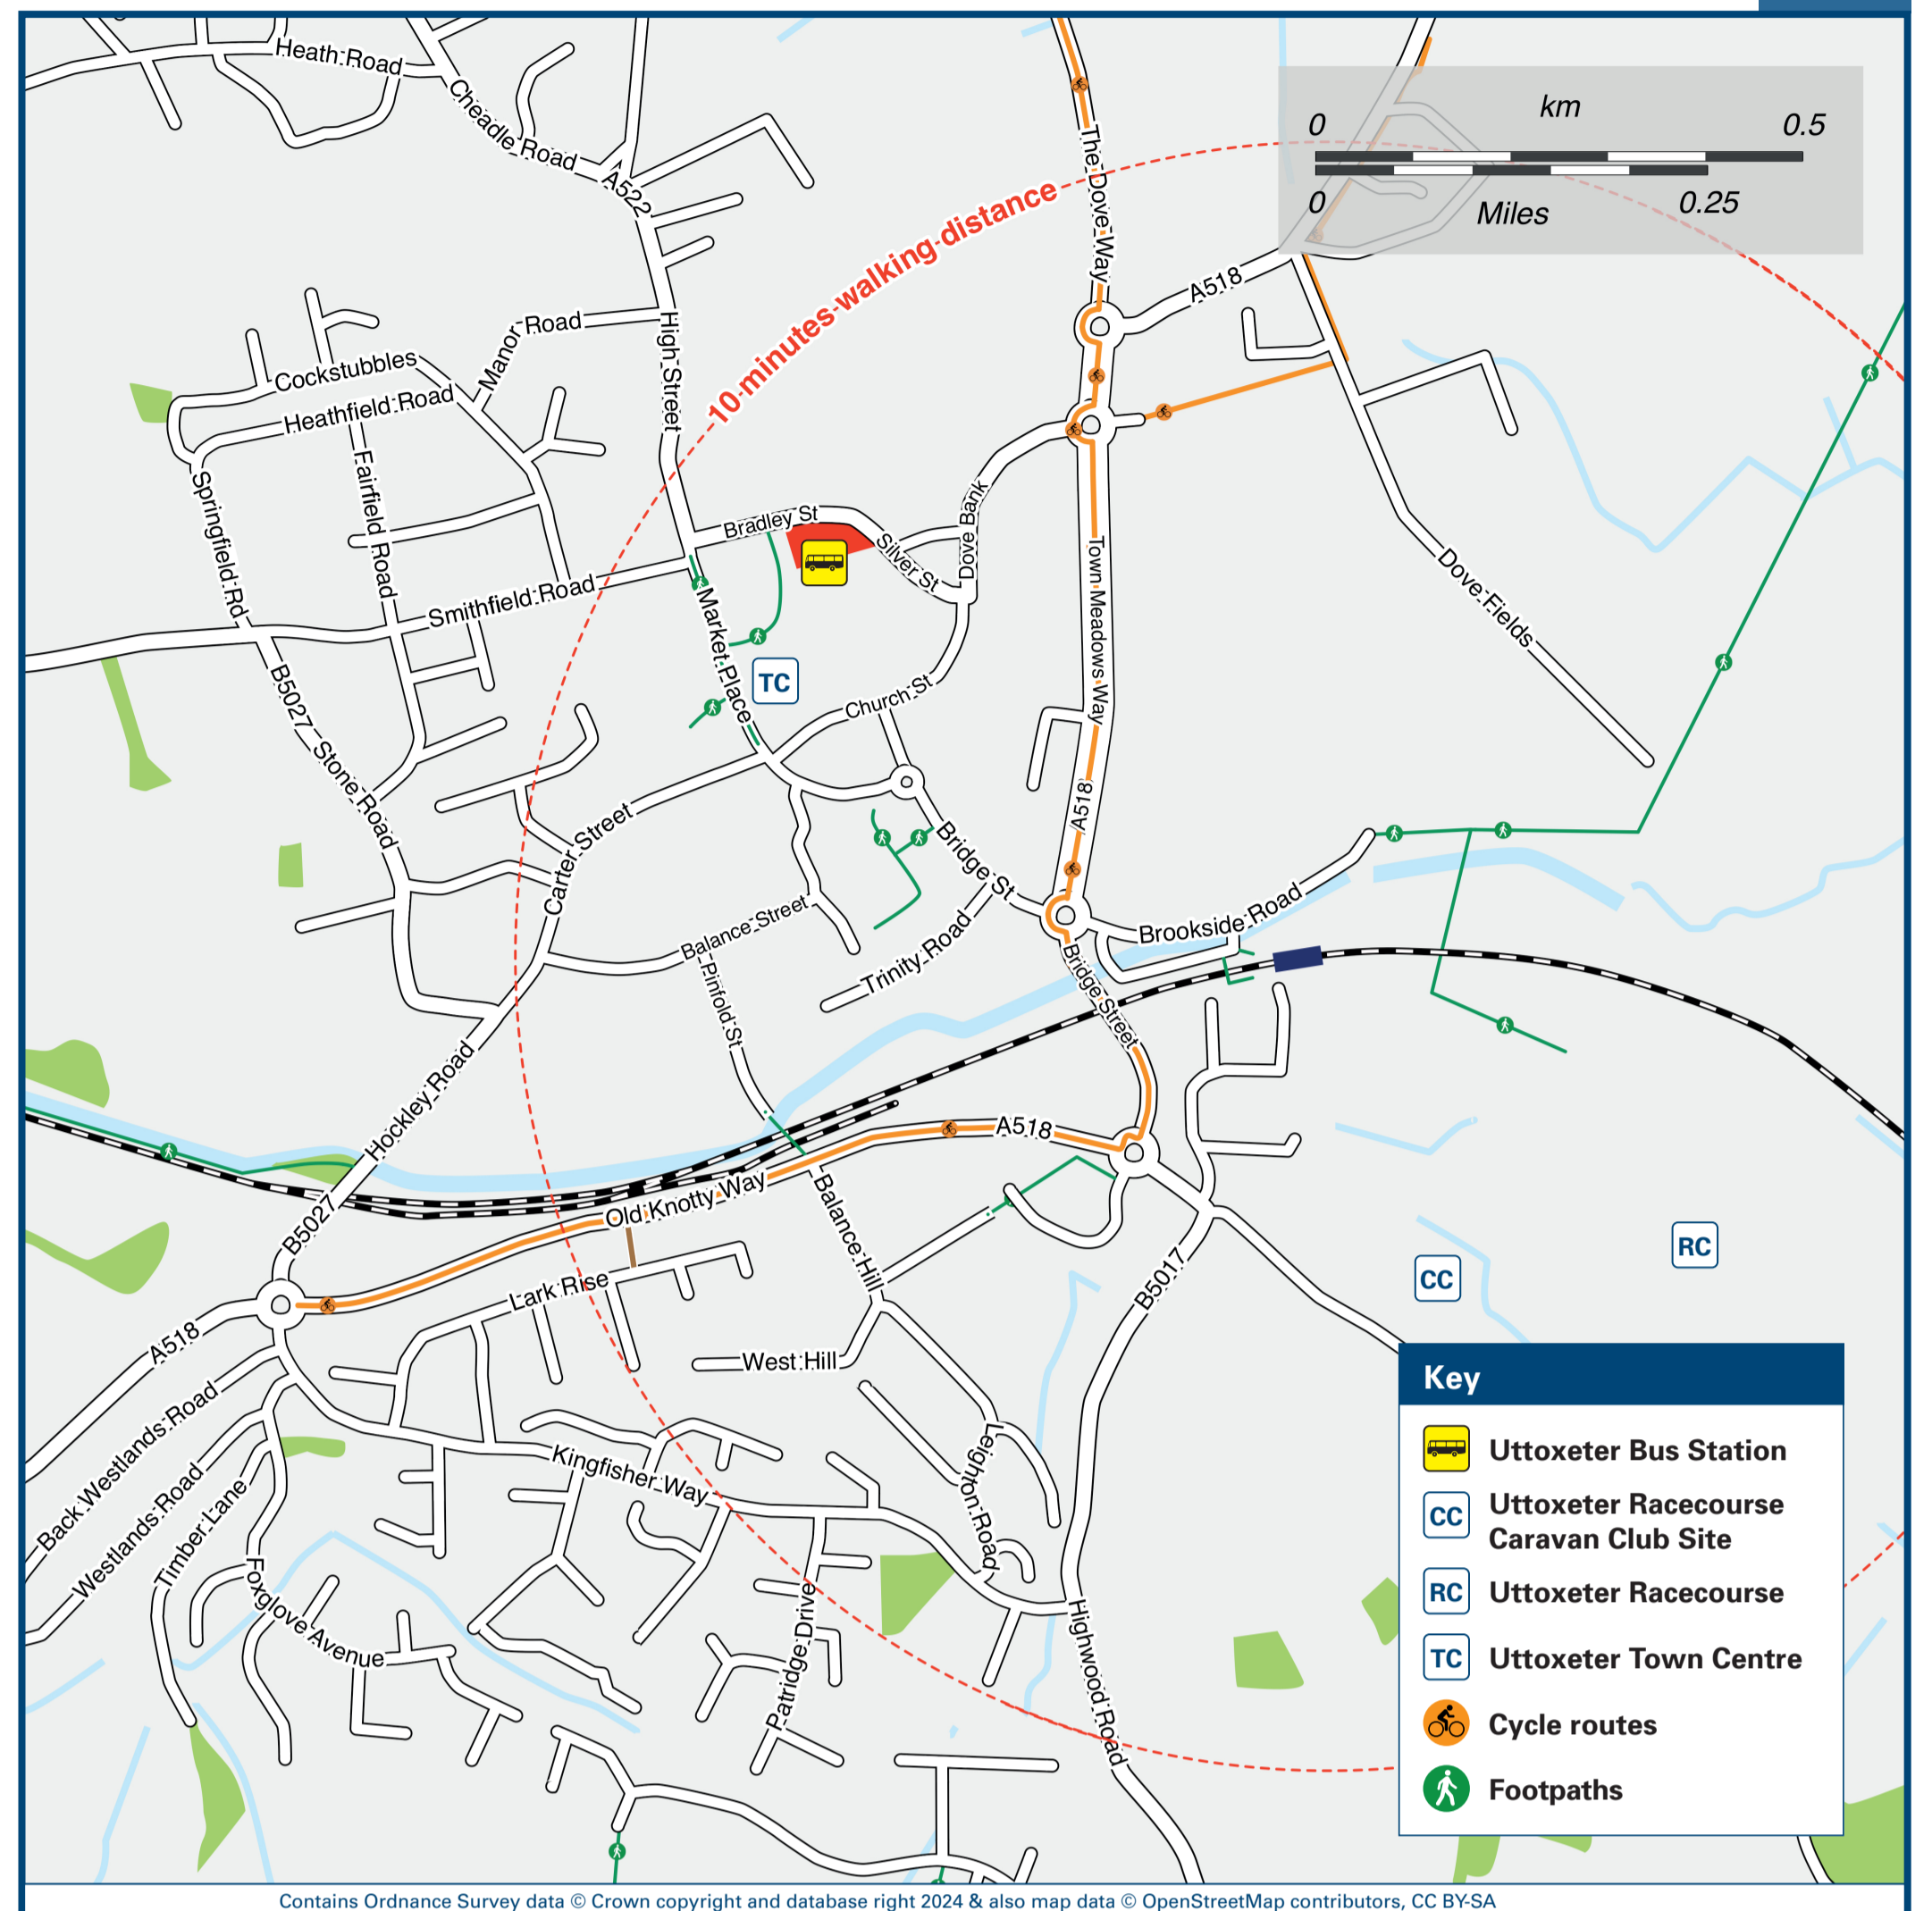

Uttoxeter Station

Onward Travel Information

Buses and Taxis

Rail replacement buses and coaches depart from the bus stop on Station Road (stop **A** on the Buses map).

Local area map

Main destinations by bus

(Data correct at June 2024)

DESTINATION	BUS ROUTES	BUS STOP
Abbots Bromley	63, 402A, 403 402A, 403	Bus Stn Stand 1 A
Alton Towers	32A X41*	Bus Stn Stand 4 A
Alton Village	32A X41*	Bus Stn Stand 4 A
Armitage	63	Bus Stn Stand 1
Ashbourne (Bus Station)	swift	Bus Stn Stand 3
Blythbury (for Rugeley School)	63	Bus Stn Stand 1
Bramshall	841	Bus Stn Stand 2
Brereton	63	Bus Stn Stand 1
Burton upon Trent (Town Centre & Railway Station)	401, 402, 402A, 403 402, 402A, 403	Bus Stn Stand 1 A
Cannock	63	Bus Stn Stand 1
Cheadle	32, 32A, 32X	Bus Stn Stand 4
Checkley	32, 32X 32A	Bus Stn Stand 4 Bus Stn Stand 4
Denstone	swift X41*	Bus Stn Stand 3 A
Derby (City Centre, Bus Station)	swift	Bus Stn Stand 3
Dovegate Prison	402	A
Doveridge	401	Bus Stn Stand 1
Dove Valley Park (Foston)	401	Bus Stn Stand 1
Draycott in the Clay	402, 402A	A
Ellastone	swift	Bus Stn Stand 3
Hanley (City Centre, Bus Station)	32, 32A, 32X	Bus Stn Stand 4