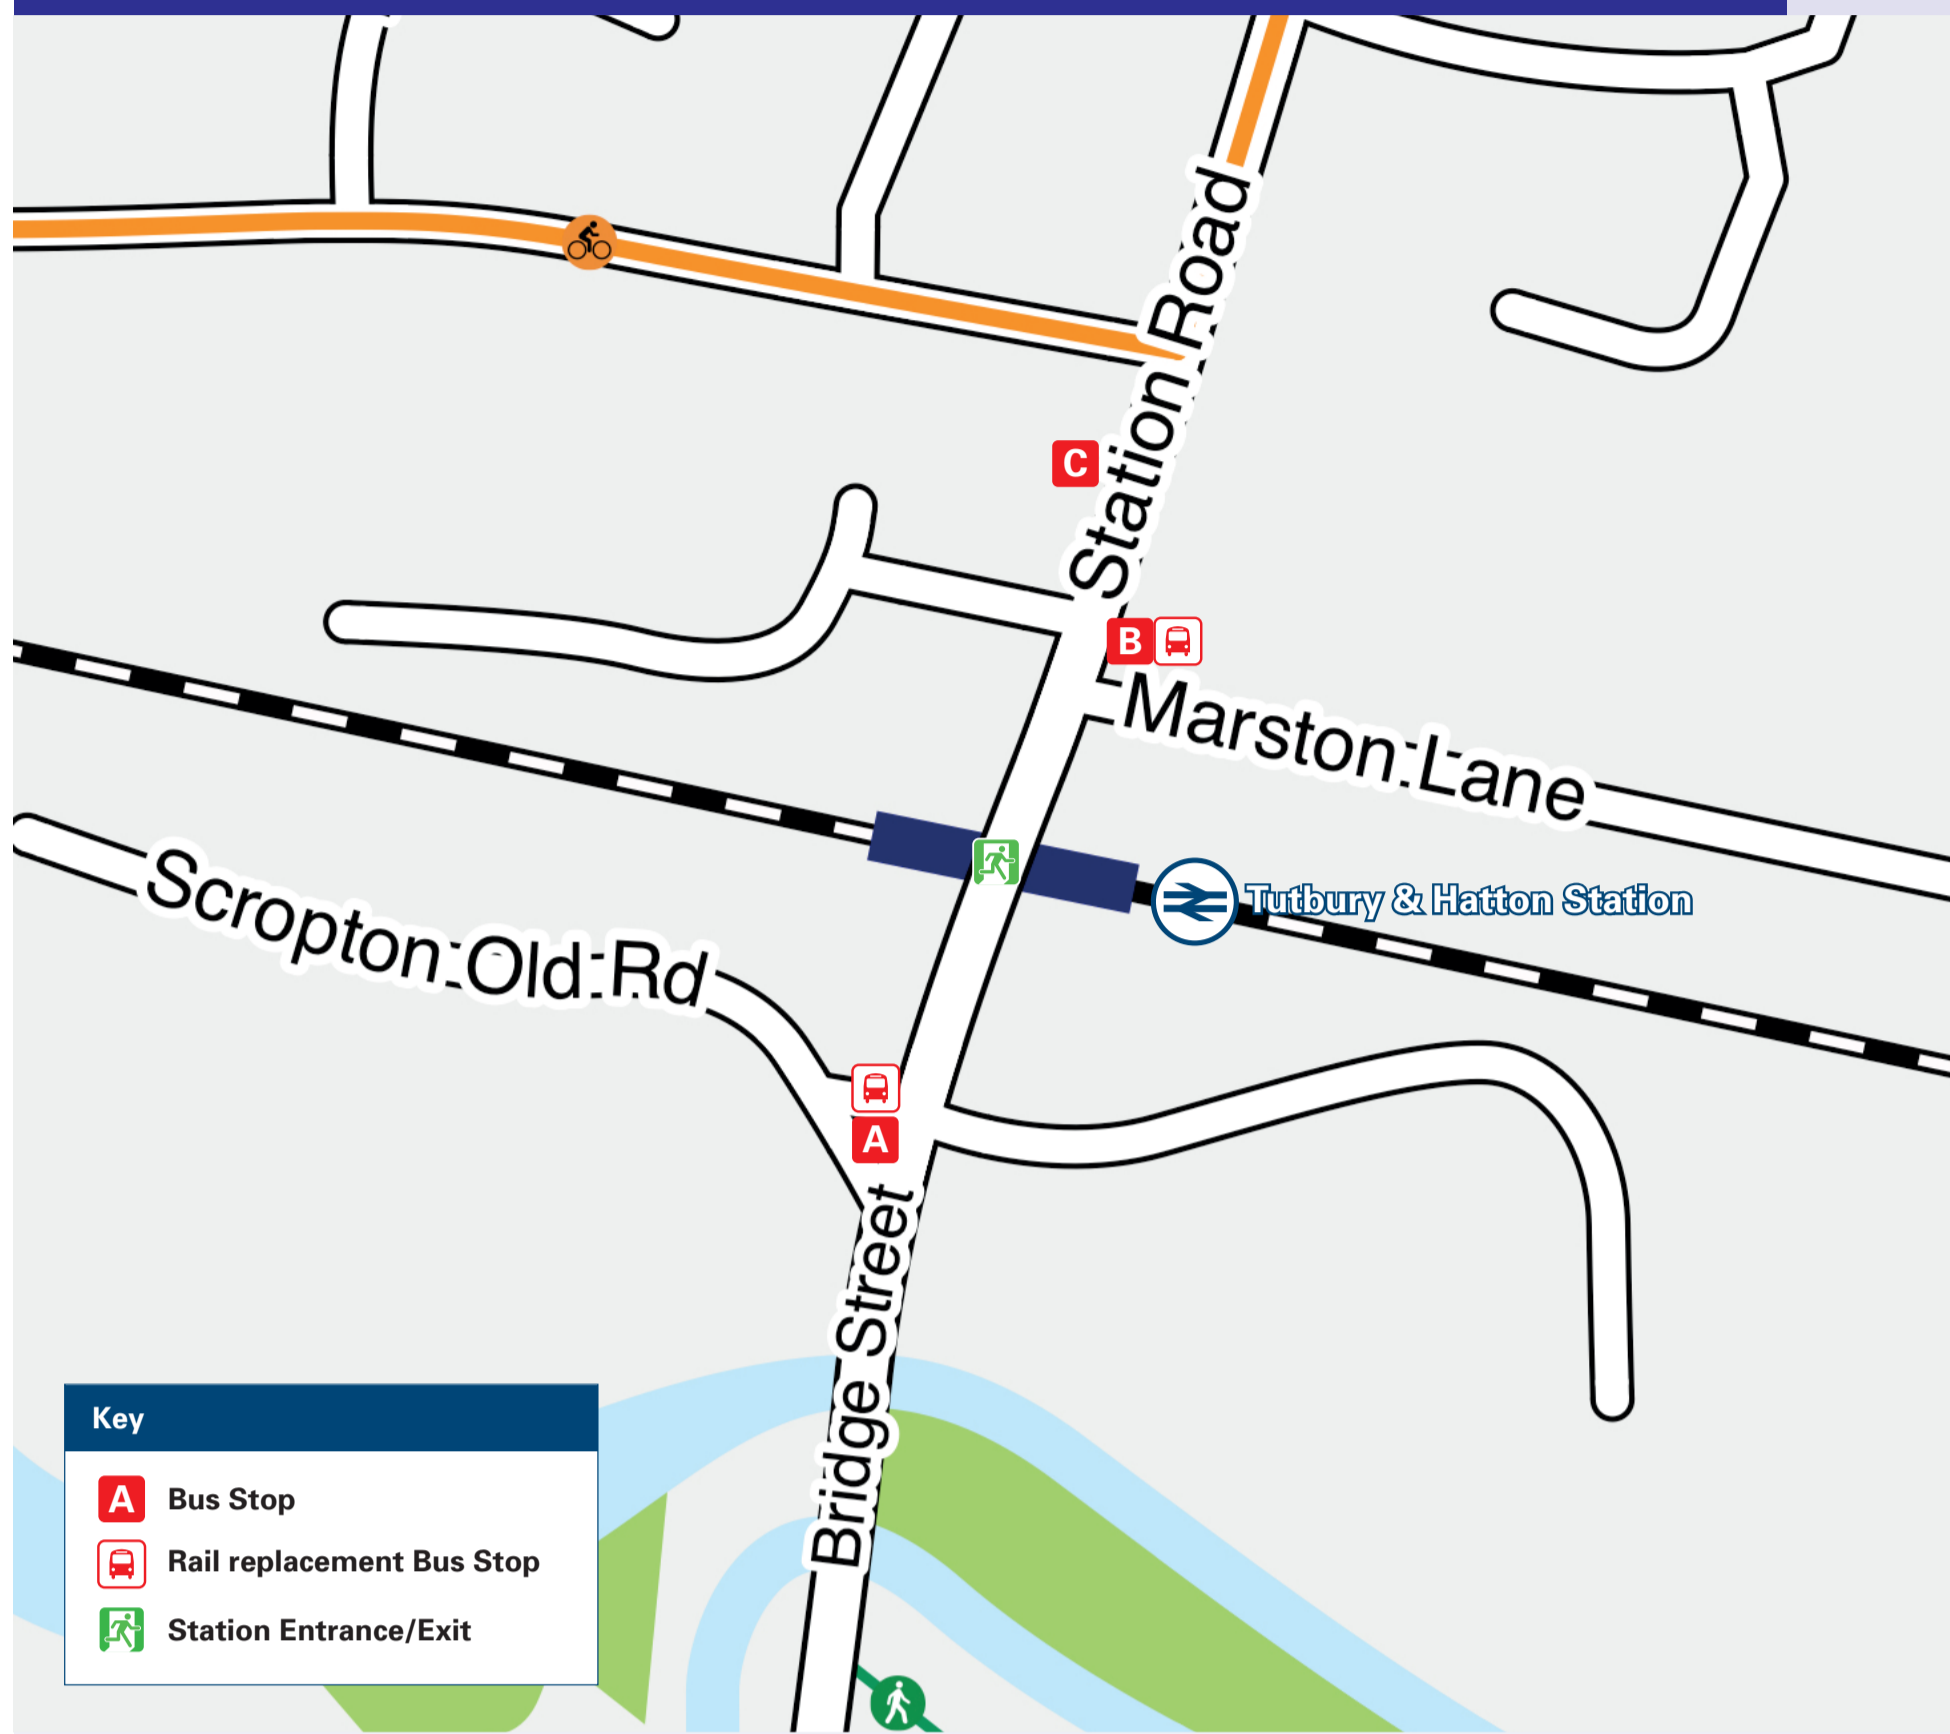

Onward Travel Information

Tutbury & Hatton Station

Buses

Rail Replacement buses and coaches depart from the bus stop in Station Road.