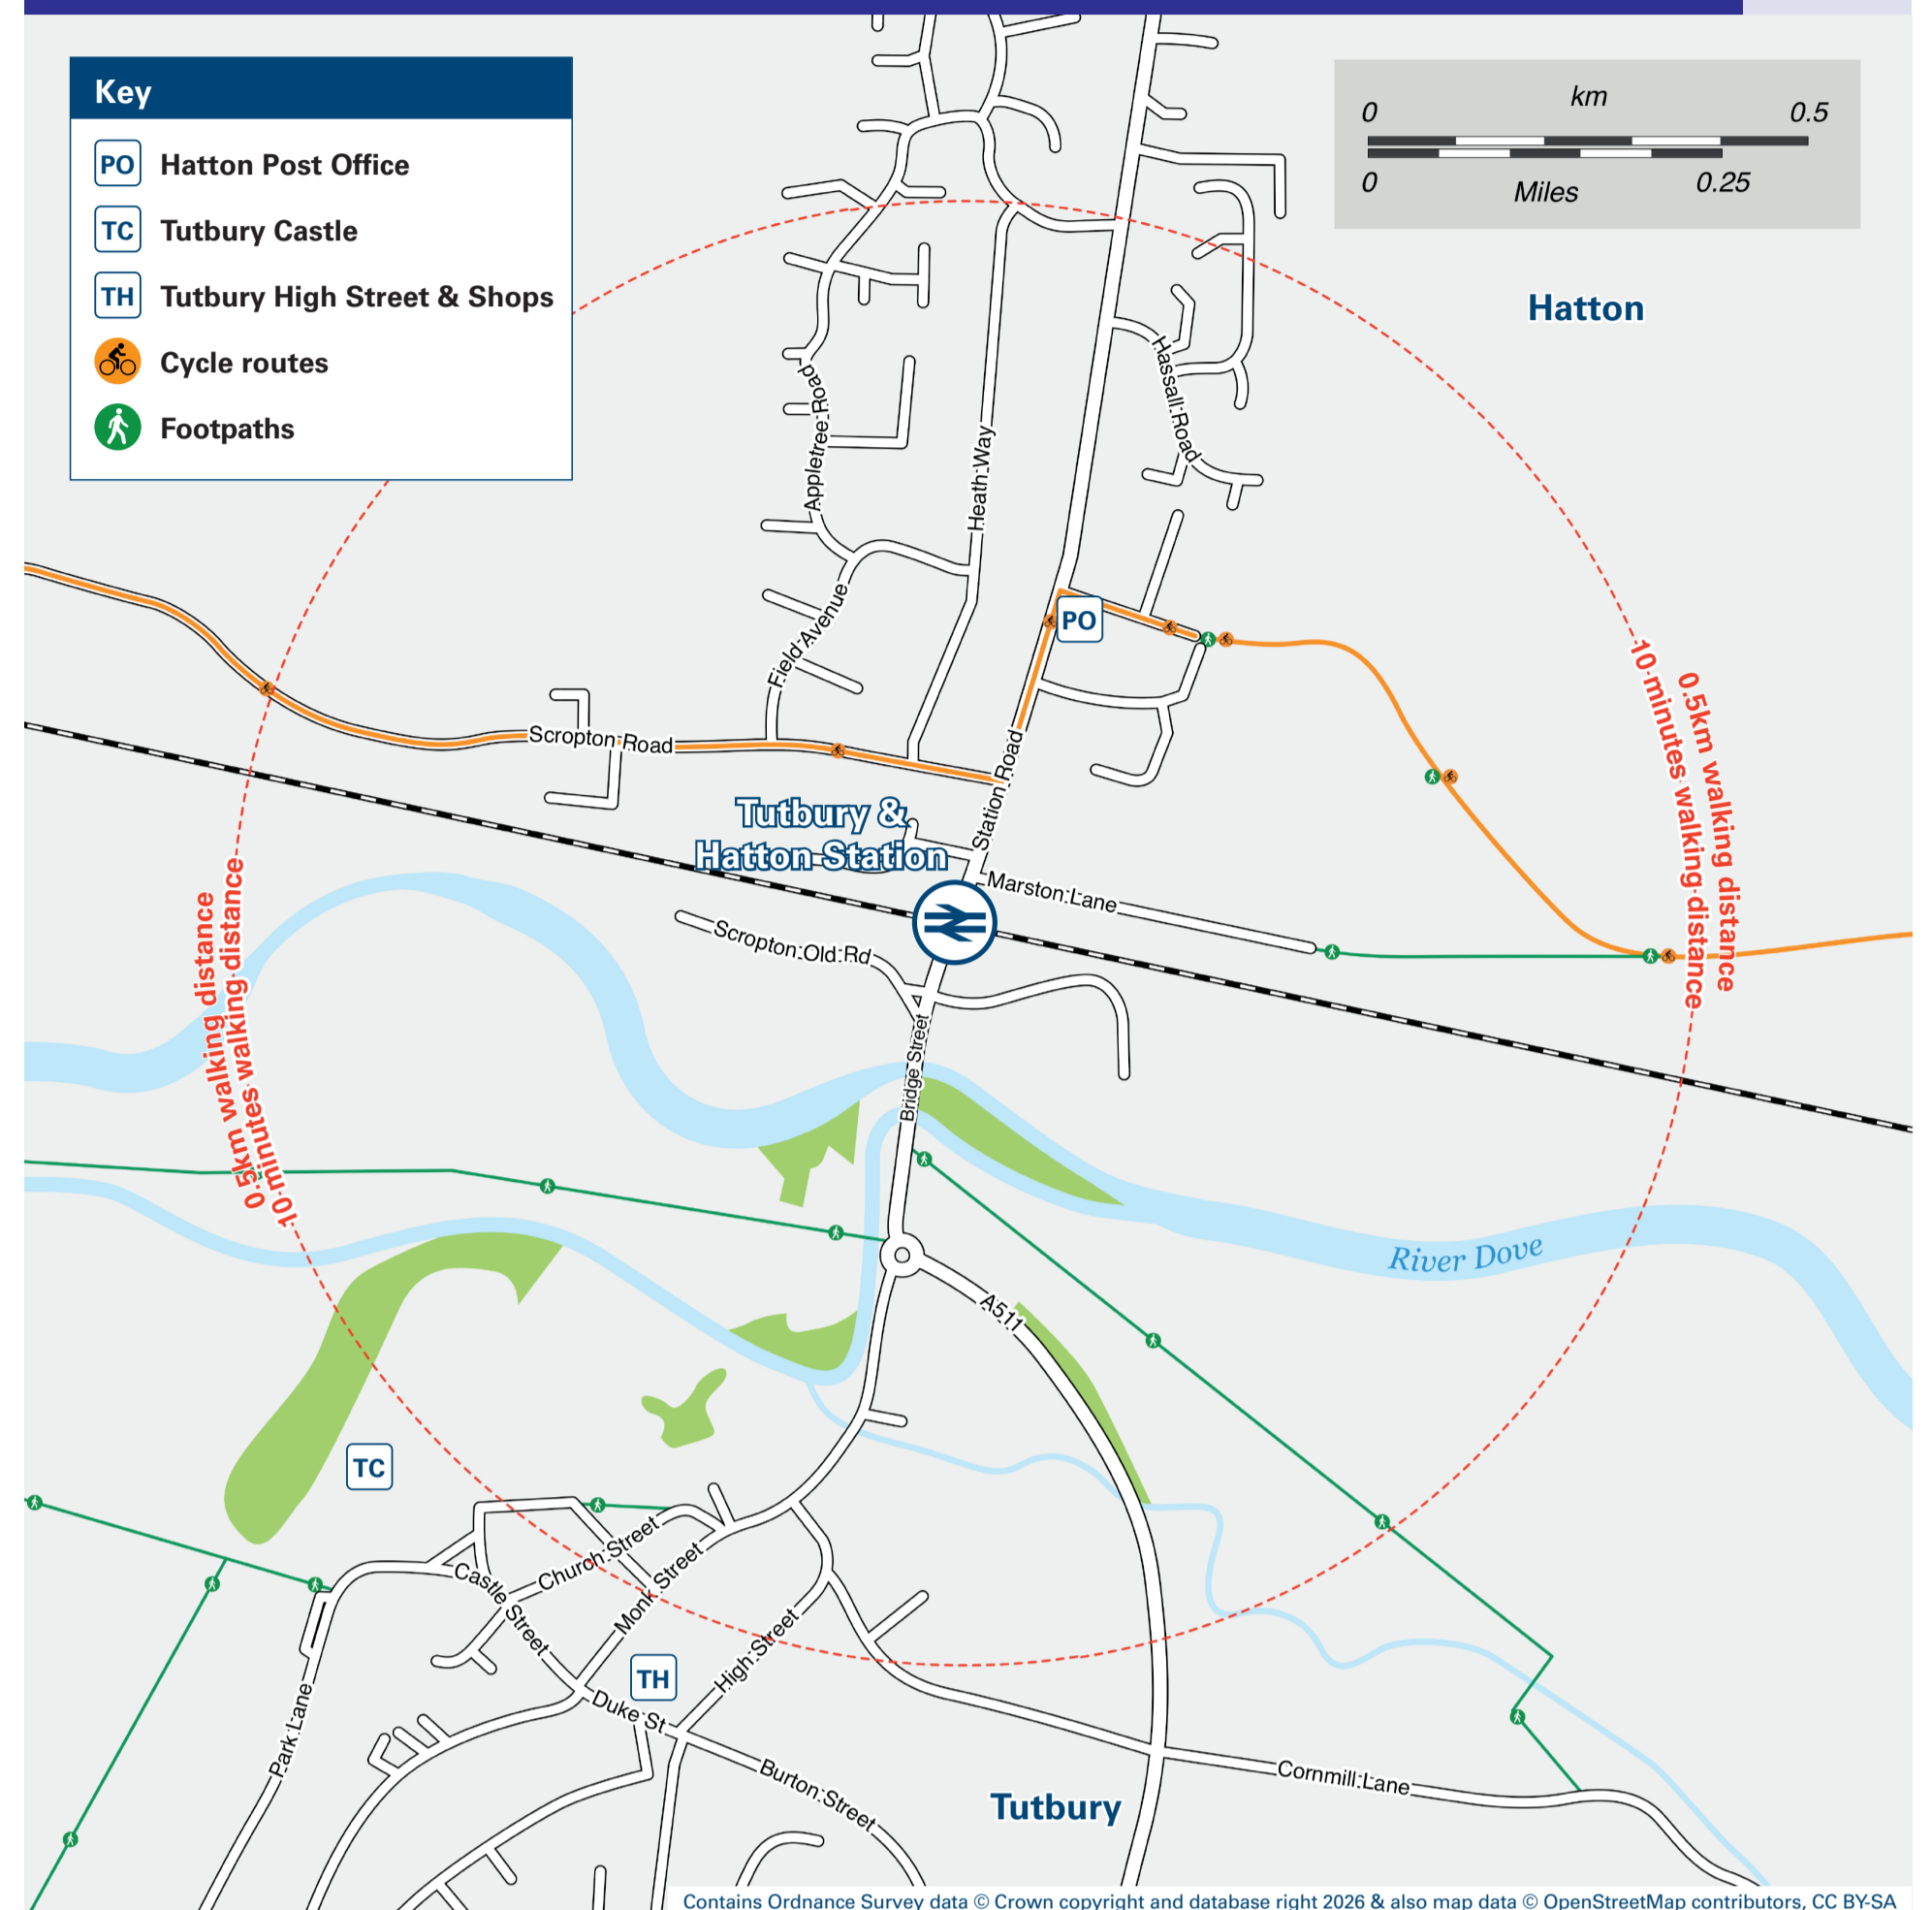

Local area map

Main destinations by bus

(Data correct at April 2026)

DESTINATION	BUS ROUTES	BUS STOP	DESTINATION	BUS ROUTES	BUS STOP	DESTINATION	BUS ROUTES	BUS STOP
Burton upon Trent (Railway Station)	401	B	Mickleover	V1	A, C	Tutbury (High Street)	401, V1	B
Burton upon Trent (Town Centre)	401, V1	B	Pirelli Stadium (Burton Albion FC)	V1*	B			
Derby (City Centre, Bus Station)	V1	A, C	Queens Hospital (Burton upon Trent)	401	B	Uttoxeter (Bus Station)	401	A, C
Dove Valley Park	401#	A, C	Rolleston on Dove	V1	B	NOTES Bus route 401 operates services on Mondays to Saturdays, only. No Sundays services. Bus route V1 (Villager) operates daily services, Mondays to Sundays. For bus times and days of operation please contact Traveline on www.traveline.info or call: 0871 200 22 33; or see www.derbsbus.info * Alight bus at Princess Way, Clough Drive for the Pirelli Stadium. # Bus route 401 calls at Dove Valley Park early mornings Mondays to Fridays, only. Direct trains operate to this destination from this station.		
Etwall	V1	A, C	Royal Derby Hospital	V1	A, C			
Foston (for HMP Foston Hall)	401	A, C	Stretton	V1	B			
Hilton	V1	A, C	Sudbury	401	A, C			

Taxis

Tutbury & Hatton has no taxi rank or cab office. Advance booking is essential, please consider using the following local operators: (Inclusion of this number doesn't represent any endorsement of the taxi firm)

Branston Taxis
(Burton-on-Trent)
01283 515 252

Horningslow Taxis
(Burton-on-Trent)
01283 540 540

Station Taxis
(Burton-on-Trent)
01283 532 000

Further information about all onward travel

Local Cycle Info derbyshire.gov.uk/transport-roads/transport-plans/sustainable-travel For more information about cycle routes.	National Cycle Info walkwheelcycletrust.org.uk	Bus Times See timetable displays at bus stops. www.traveline.info 0871 200 22 33 public transport info	 PlusBus plusbus.info PlusBus is a discount price 'bus pass' that you buy with your train ticket. It gives you unlimited bus travel around your chosen town, on participating buses. Visit plusbus.info

National Rail Enquiries

Online nationalrail.co.uk	NRE App Free National Rail Enquiries app for iOS and Android	Social Media facebook.com/nationalrailenq @nationalrailenq	Alert Me nationalrail.co.uk/alertme You can sign up to Alert Me messages on the National Rail Enquiries website where you can receive train and platform notifications directly to your smart phone.	Contact Centre 03457 48 49 50 Calls cost no more than calls to geographic numbers (01 or 02) and may be recorded.	PlusBike nationalrail.co.uk/plusbike For more information.