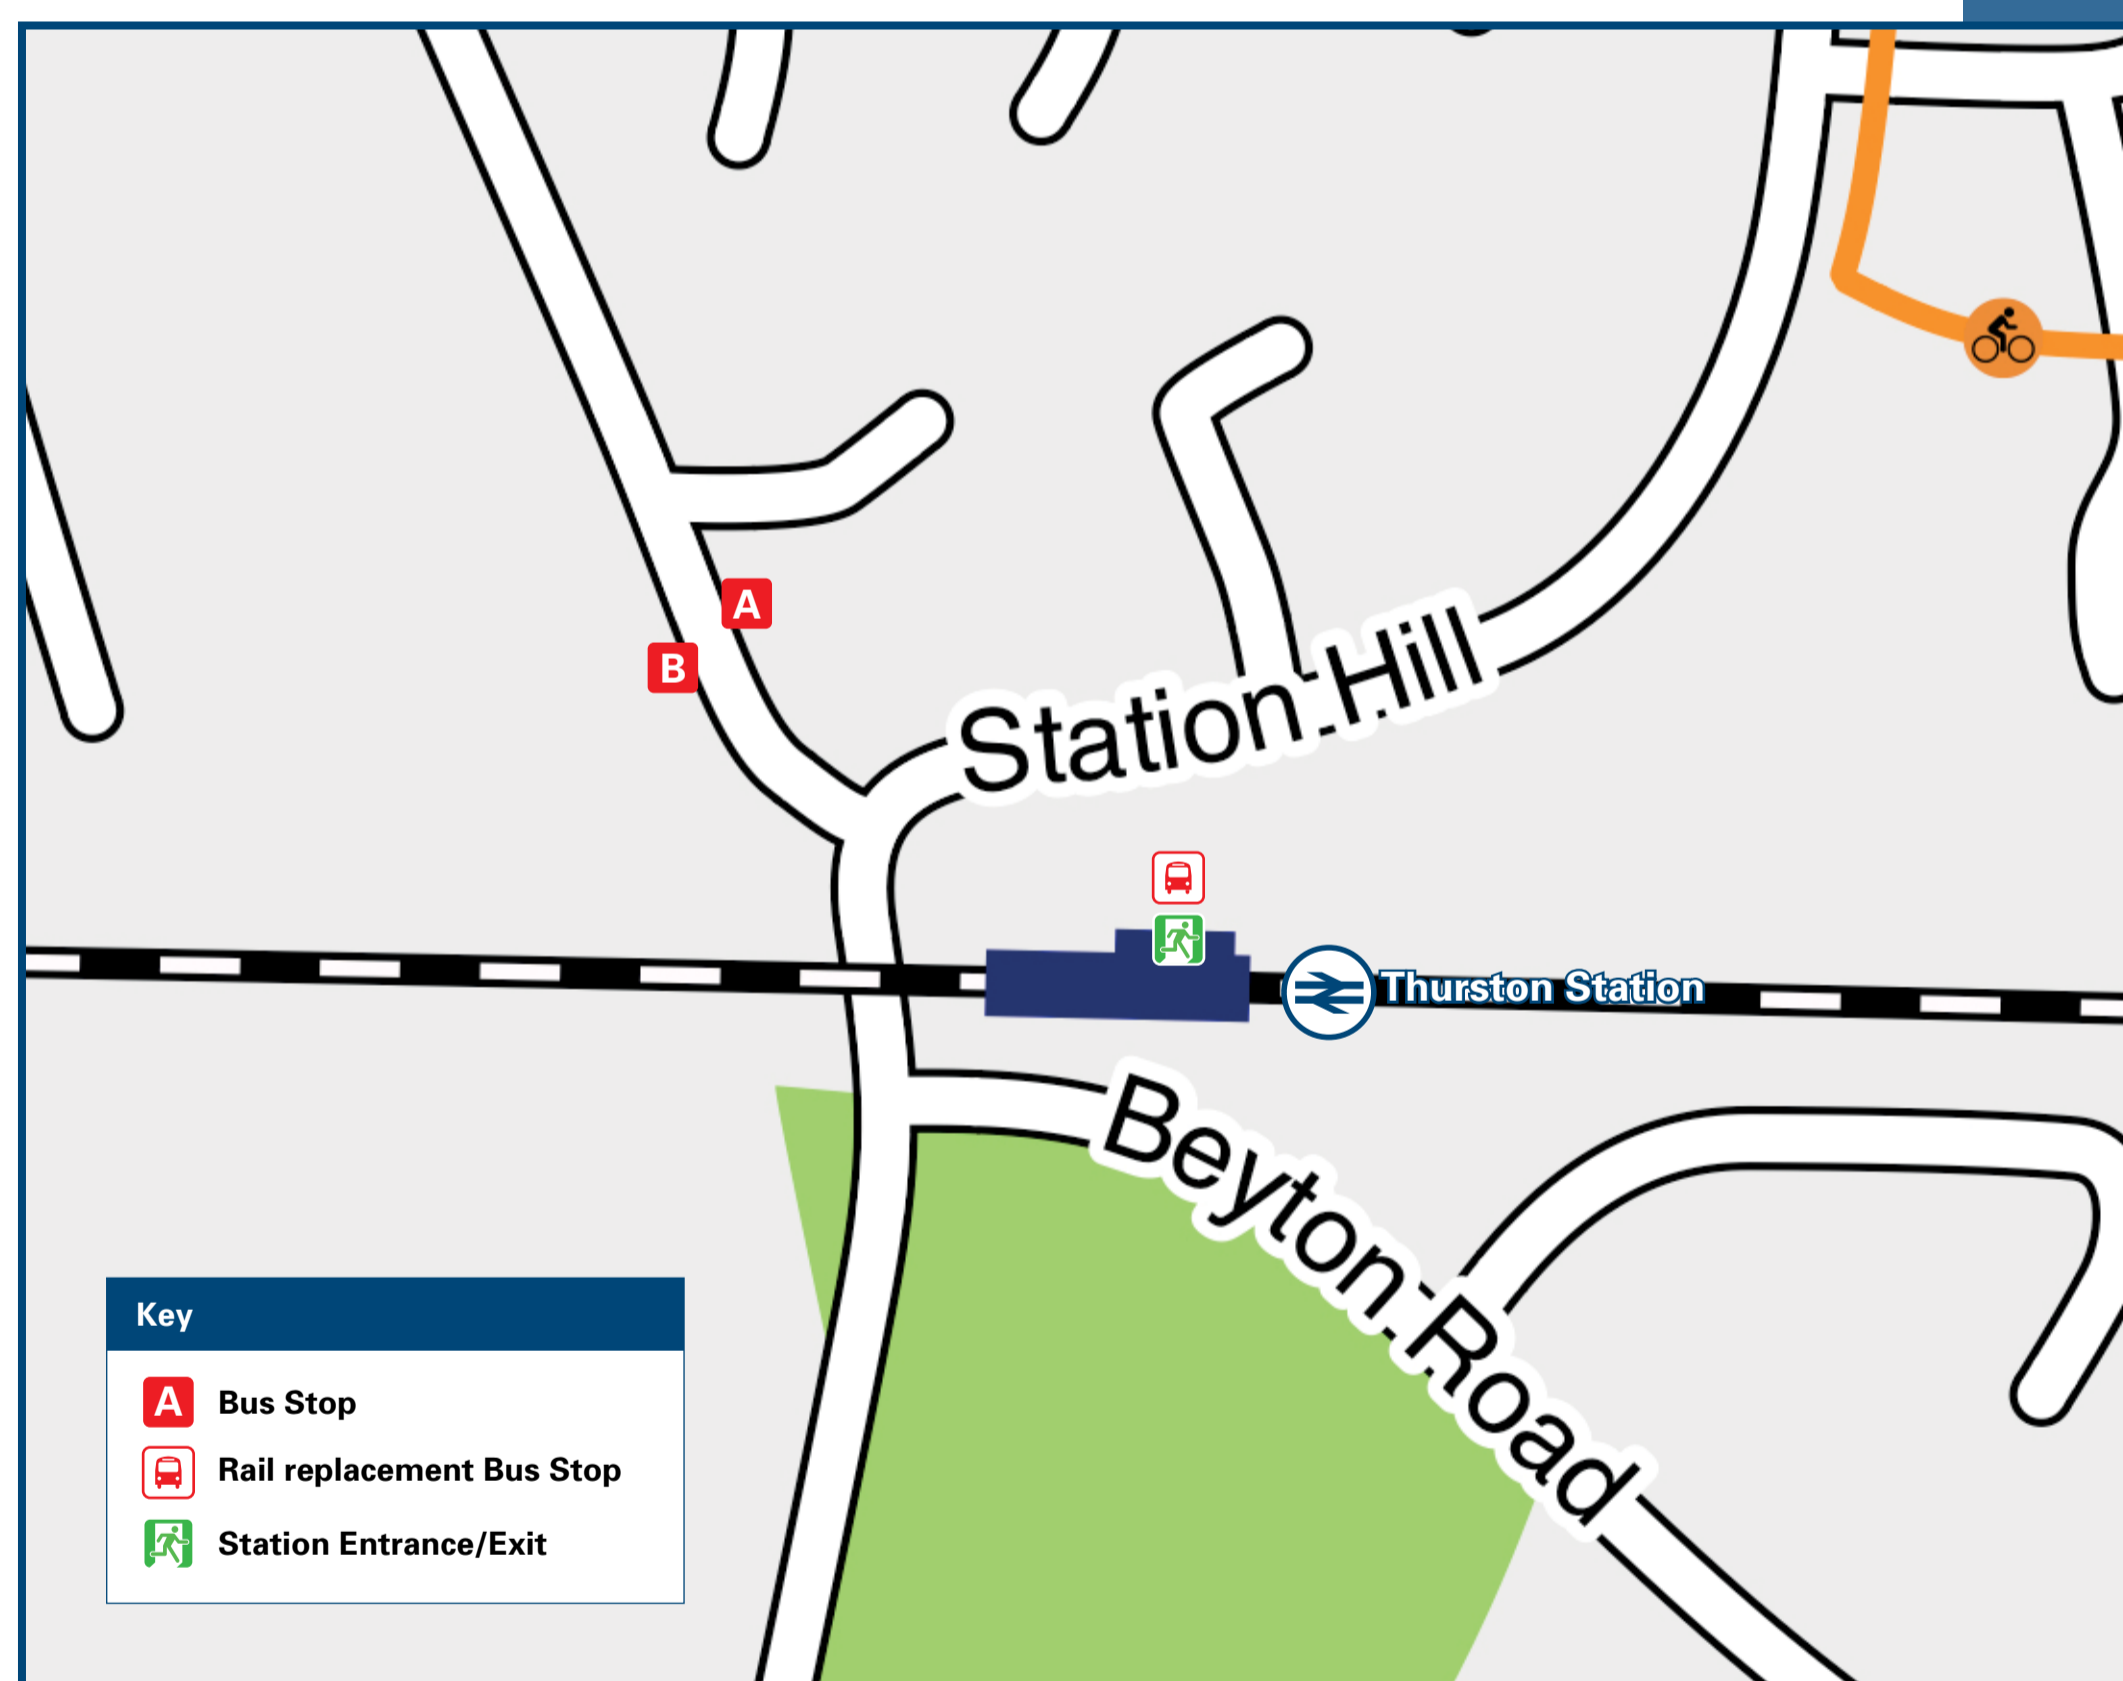

Thurston Station

Onward Travel Information

Local area map

Buses

Rail replacement bus services pick up and drop off at the bus stops on Station Hill, near the entrance to the station car park.

Main destinations by bus

(Data correct at July 2024)

| DESTINATION | BUS ROUTES | BUS STOP |
|---|------------|----------|
| Beyton | 384 | B |
| Bury St Edmunds | 384, 385 | A |
| Cattishall* | 384, 385 | A |
| East Barton ** | 384, 385 | A |
| Elmswell | 384, 385 | B |
| Haughley | 384, 385 | B |
| Haughley New Street | 384, 385 | B |
| Moreton Hall | 384, 385 | A |
| Norton | 385 | B |
| Old Newton | 384 | B |
| Stowmarket | 384, 385 | B |
| Tostock | 384 | B |
| West Suffolk Hospital (Bury St Edmunds) | 384, 385 | A |
| Wetherden | 384, 385 | B |
| Woolpit | 384, 385 | B |

Direct trains operate to this destination from this Station.

* From the bus stop to Cattishall is (approximately) a 5 minute walk via a level crossing over the rail line.

** From the bus stop (East Barton, opposite East Barton) to the village is (approximately) a 20 minute walk.