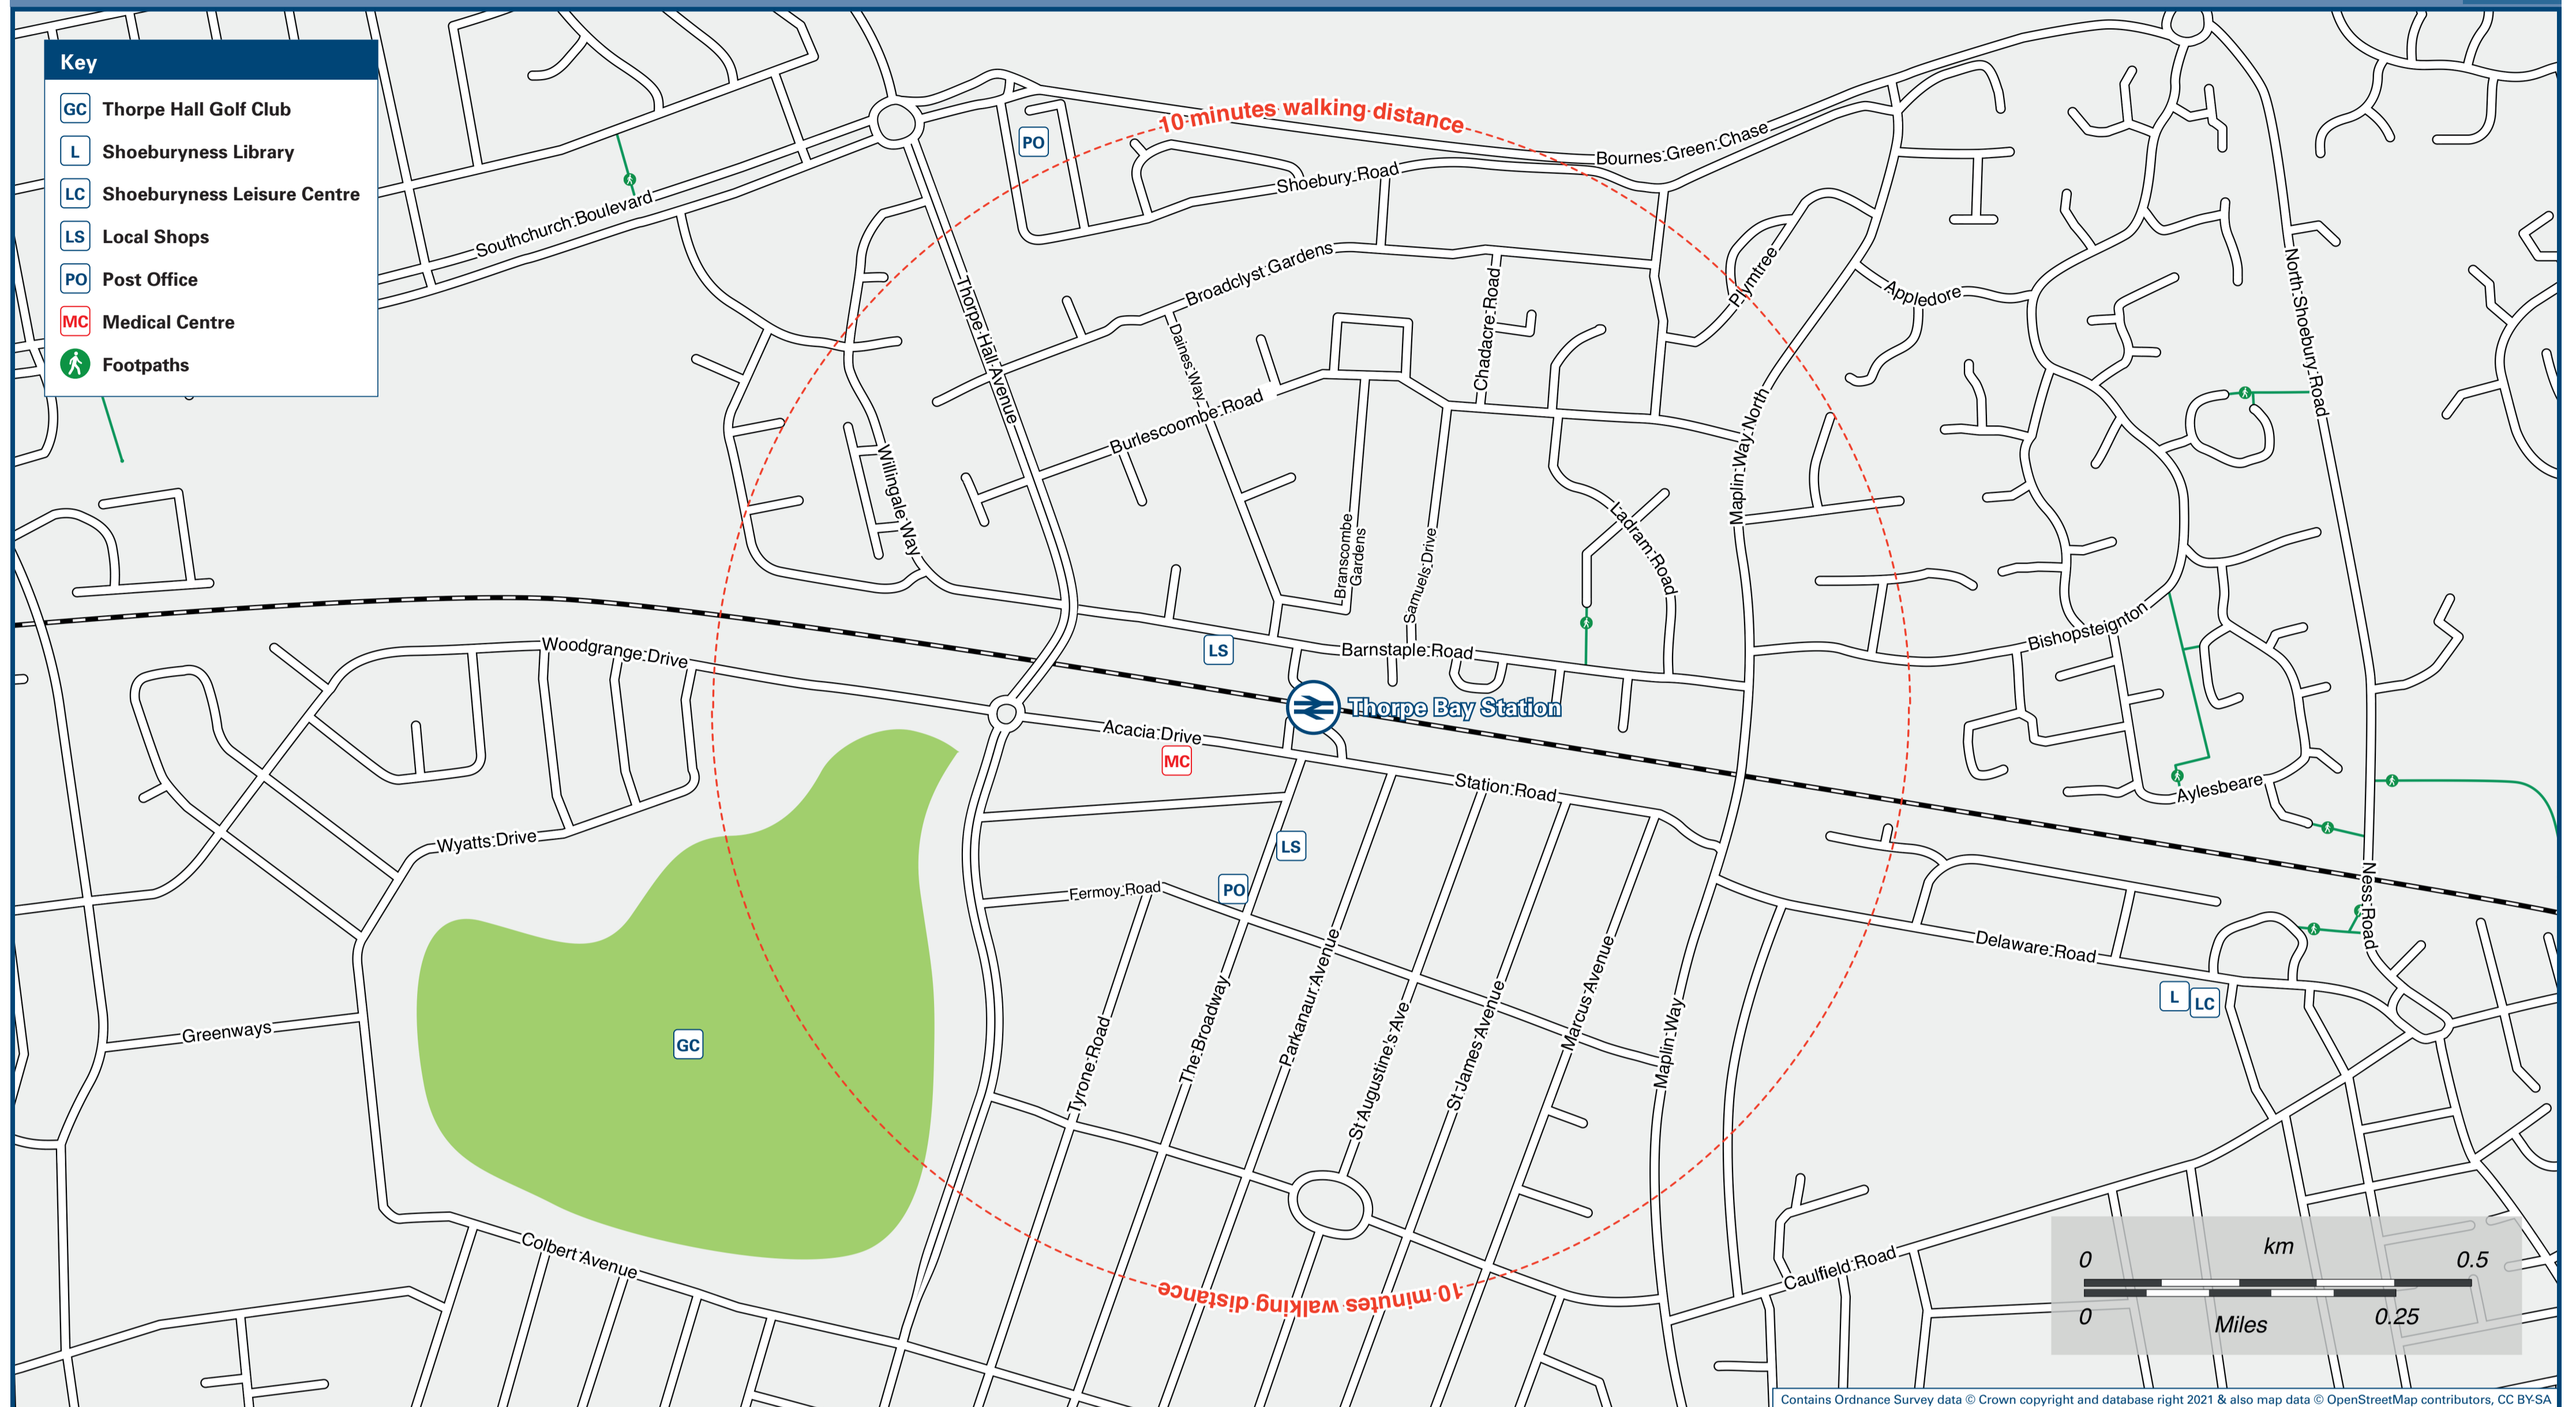

# Thorpe Bay Station

# Onward Travel Information

## Local area map

## Main destinations by bus

(Data correct at March 2023)

DESTINATION	BUS ROUTES	BUS STOP
Ashington	7	<b>B</b>
Bournes Green	2	<b>B</b>
Great Wakering	7, 8	<b>A</b>
Hawkwell	8	<b>B</b>
Hockley	7, 8	<b>B</b>
Little Wakering Corner	7, 8	<b>A</b>
North Shoebury	2, 7, 8	<b>A</b>
Prittlewell	7, 8	<b>B</b>
Rayleigh	7, 8	<b>B</b>
Rochford	7, 8	<b>B</b>
Southchurch	2, 7, 8	<b>B</b>
Southend Airport	7, 8	<b>B</b>
Southend Hospital	7, 8	<b>B</b>
Southend-on-Sea (Town Centre)	2, 7, 8	<b>B</b>
Southend Victoria Station/Interchange	7, 8	<b>B</b>