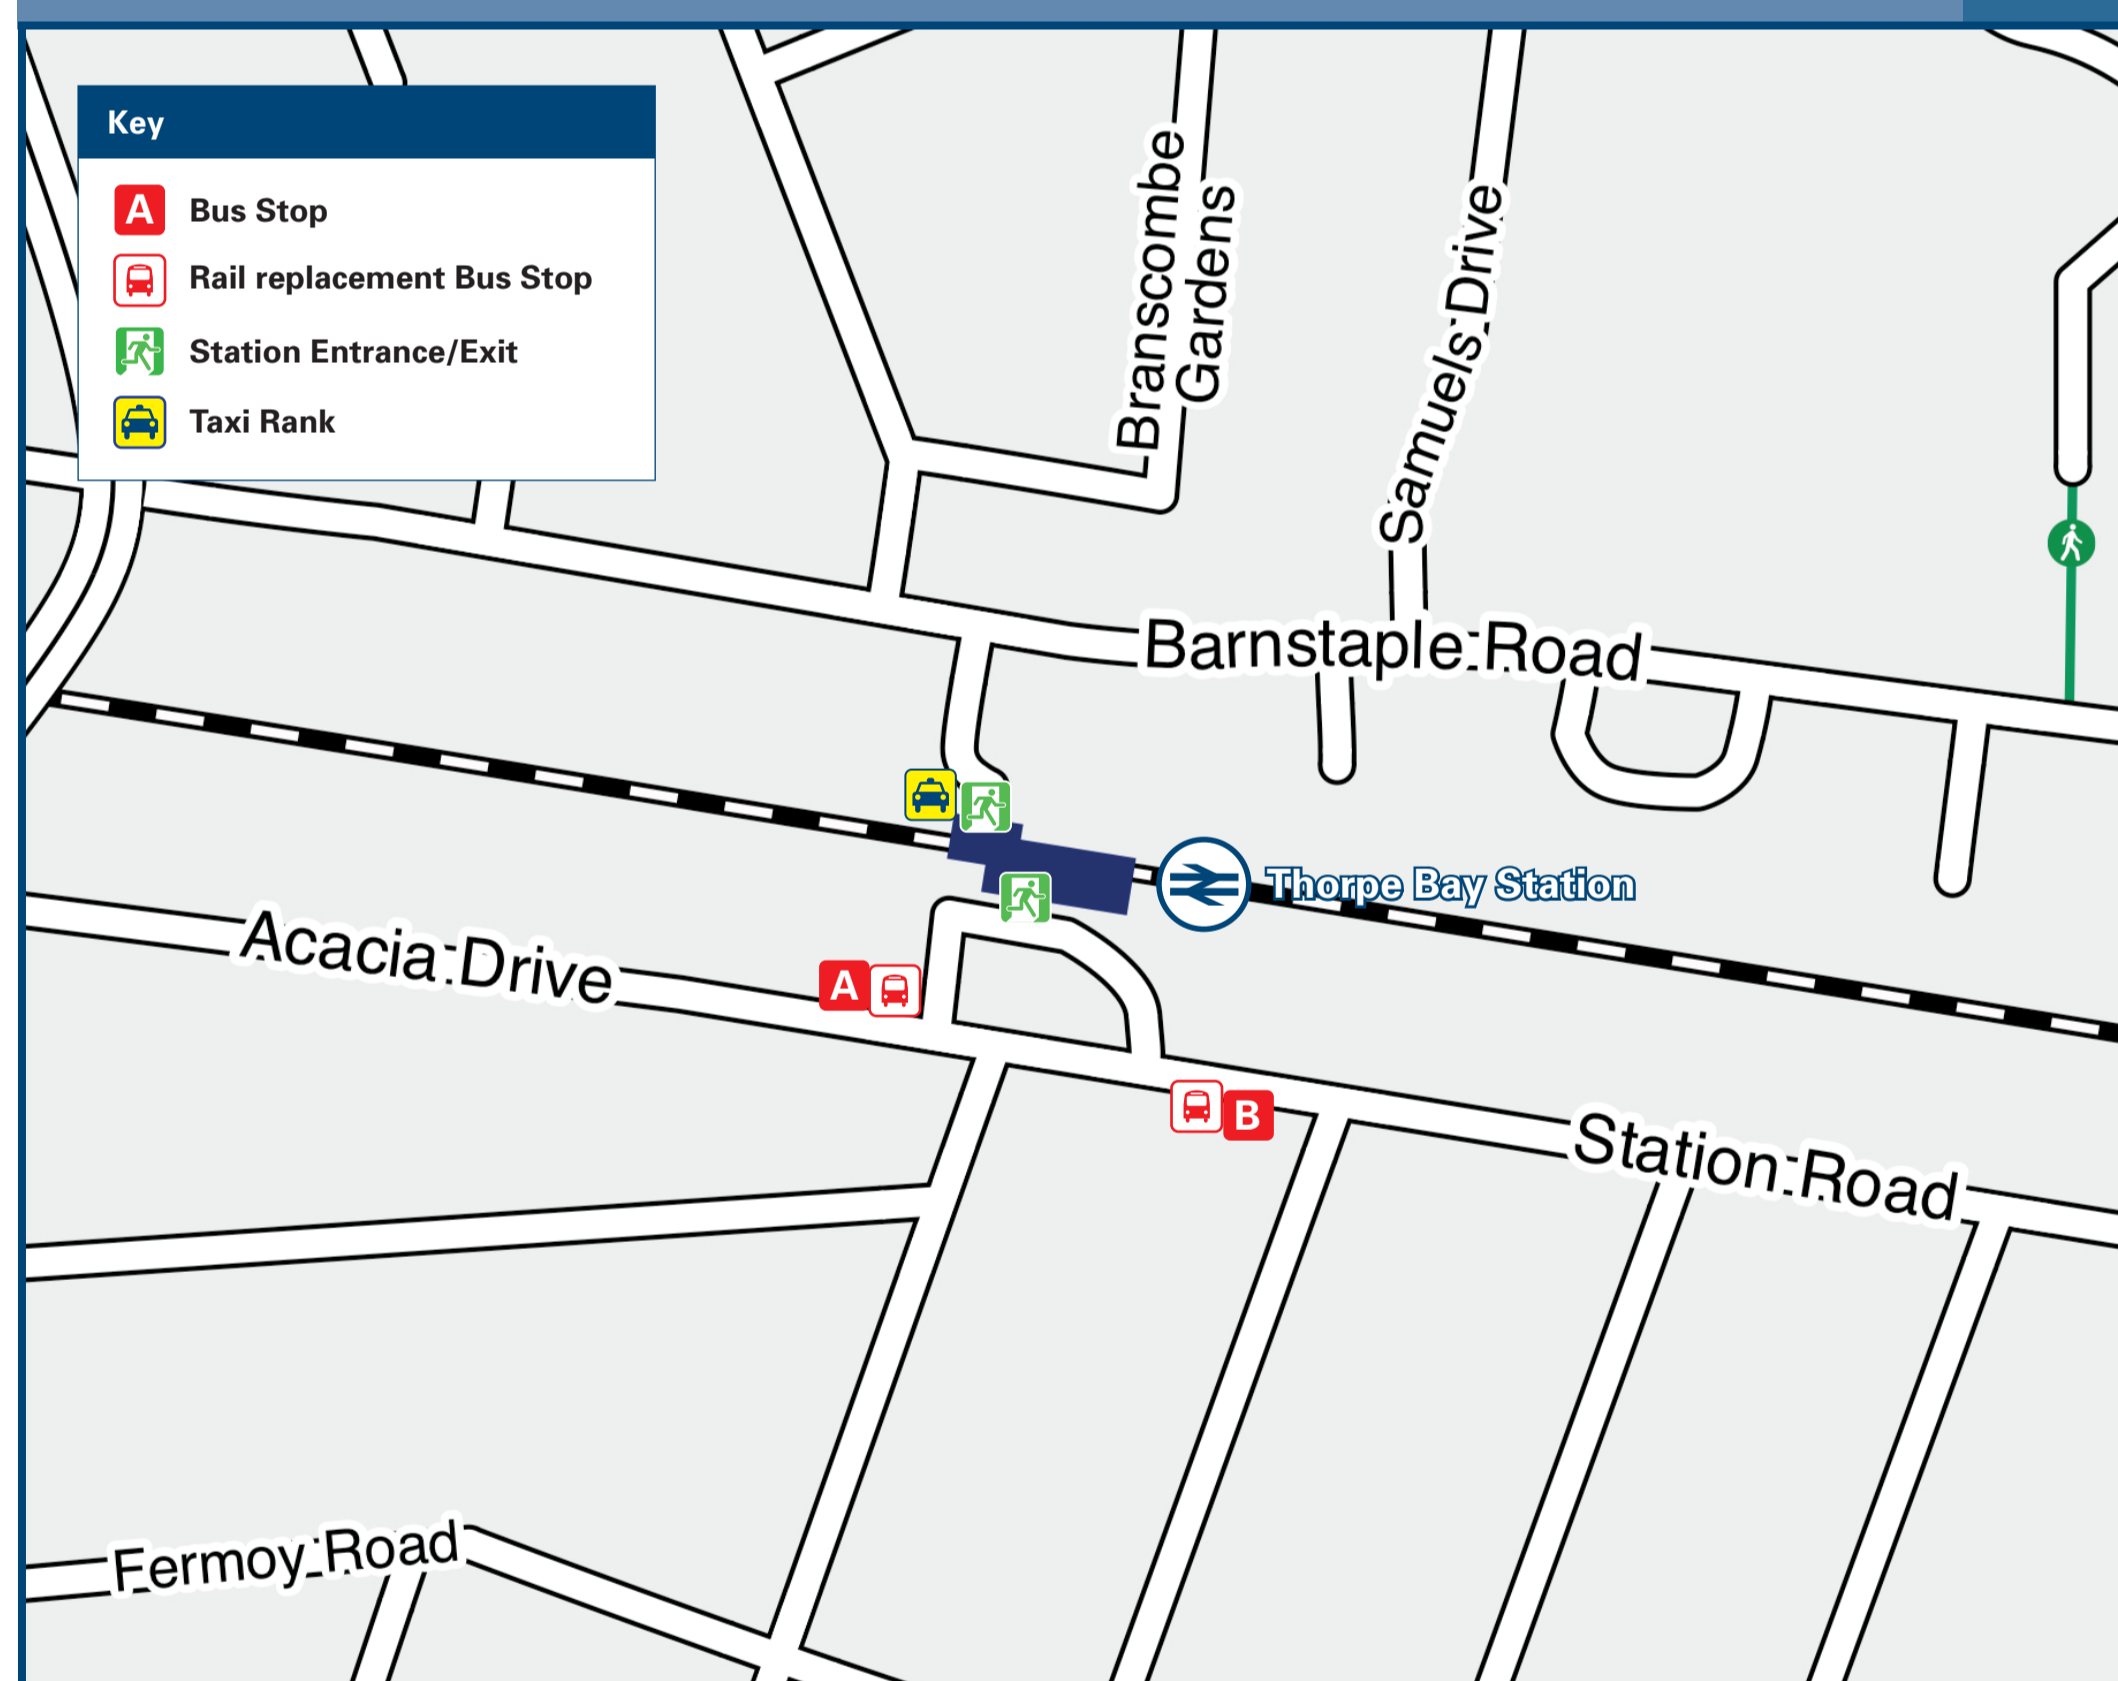

# Thorpe Bay Station

## Local area map

## Buses and Taxis

Rail replacement bus pick up points are at bus stops **A** & **B** on Acacia Drive, on the south side of the station.

## Main destinations by bus

(Data correct at March 2023)

DESTINATION	BUS ROUTES	BUS STOP
Ashington	7	<b>B</b>
Bournes Green	2	<b>B</b>
Great Wakering	7, 8	<b>A</b>
Hawkwell	8	<b>B</b>
Hockley	7, 8	<b>B</b>
Little Wakering Corner	7, 8	<b>A</b>
North Shoebury	2, 7, 8	<b>A</b>
Prittlewell	7, 8	<b>B</b>
Rayleigh	7, 8	<b>B</b>
Rochford	7, 8	<b>B</b>
Southchurch	2, 7, 8	<b>B</b>
Southend Airport	7, 8	<b>B</b>
Southend Hospital	7, 8	<b>B</b>
Southend-on-Sea (Town Centre)	2, 7, 8	<b>B</b>
Southend Victoria Station/Interchange	7, 8	<b>B</b>