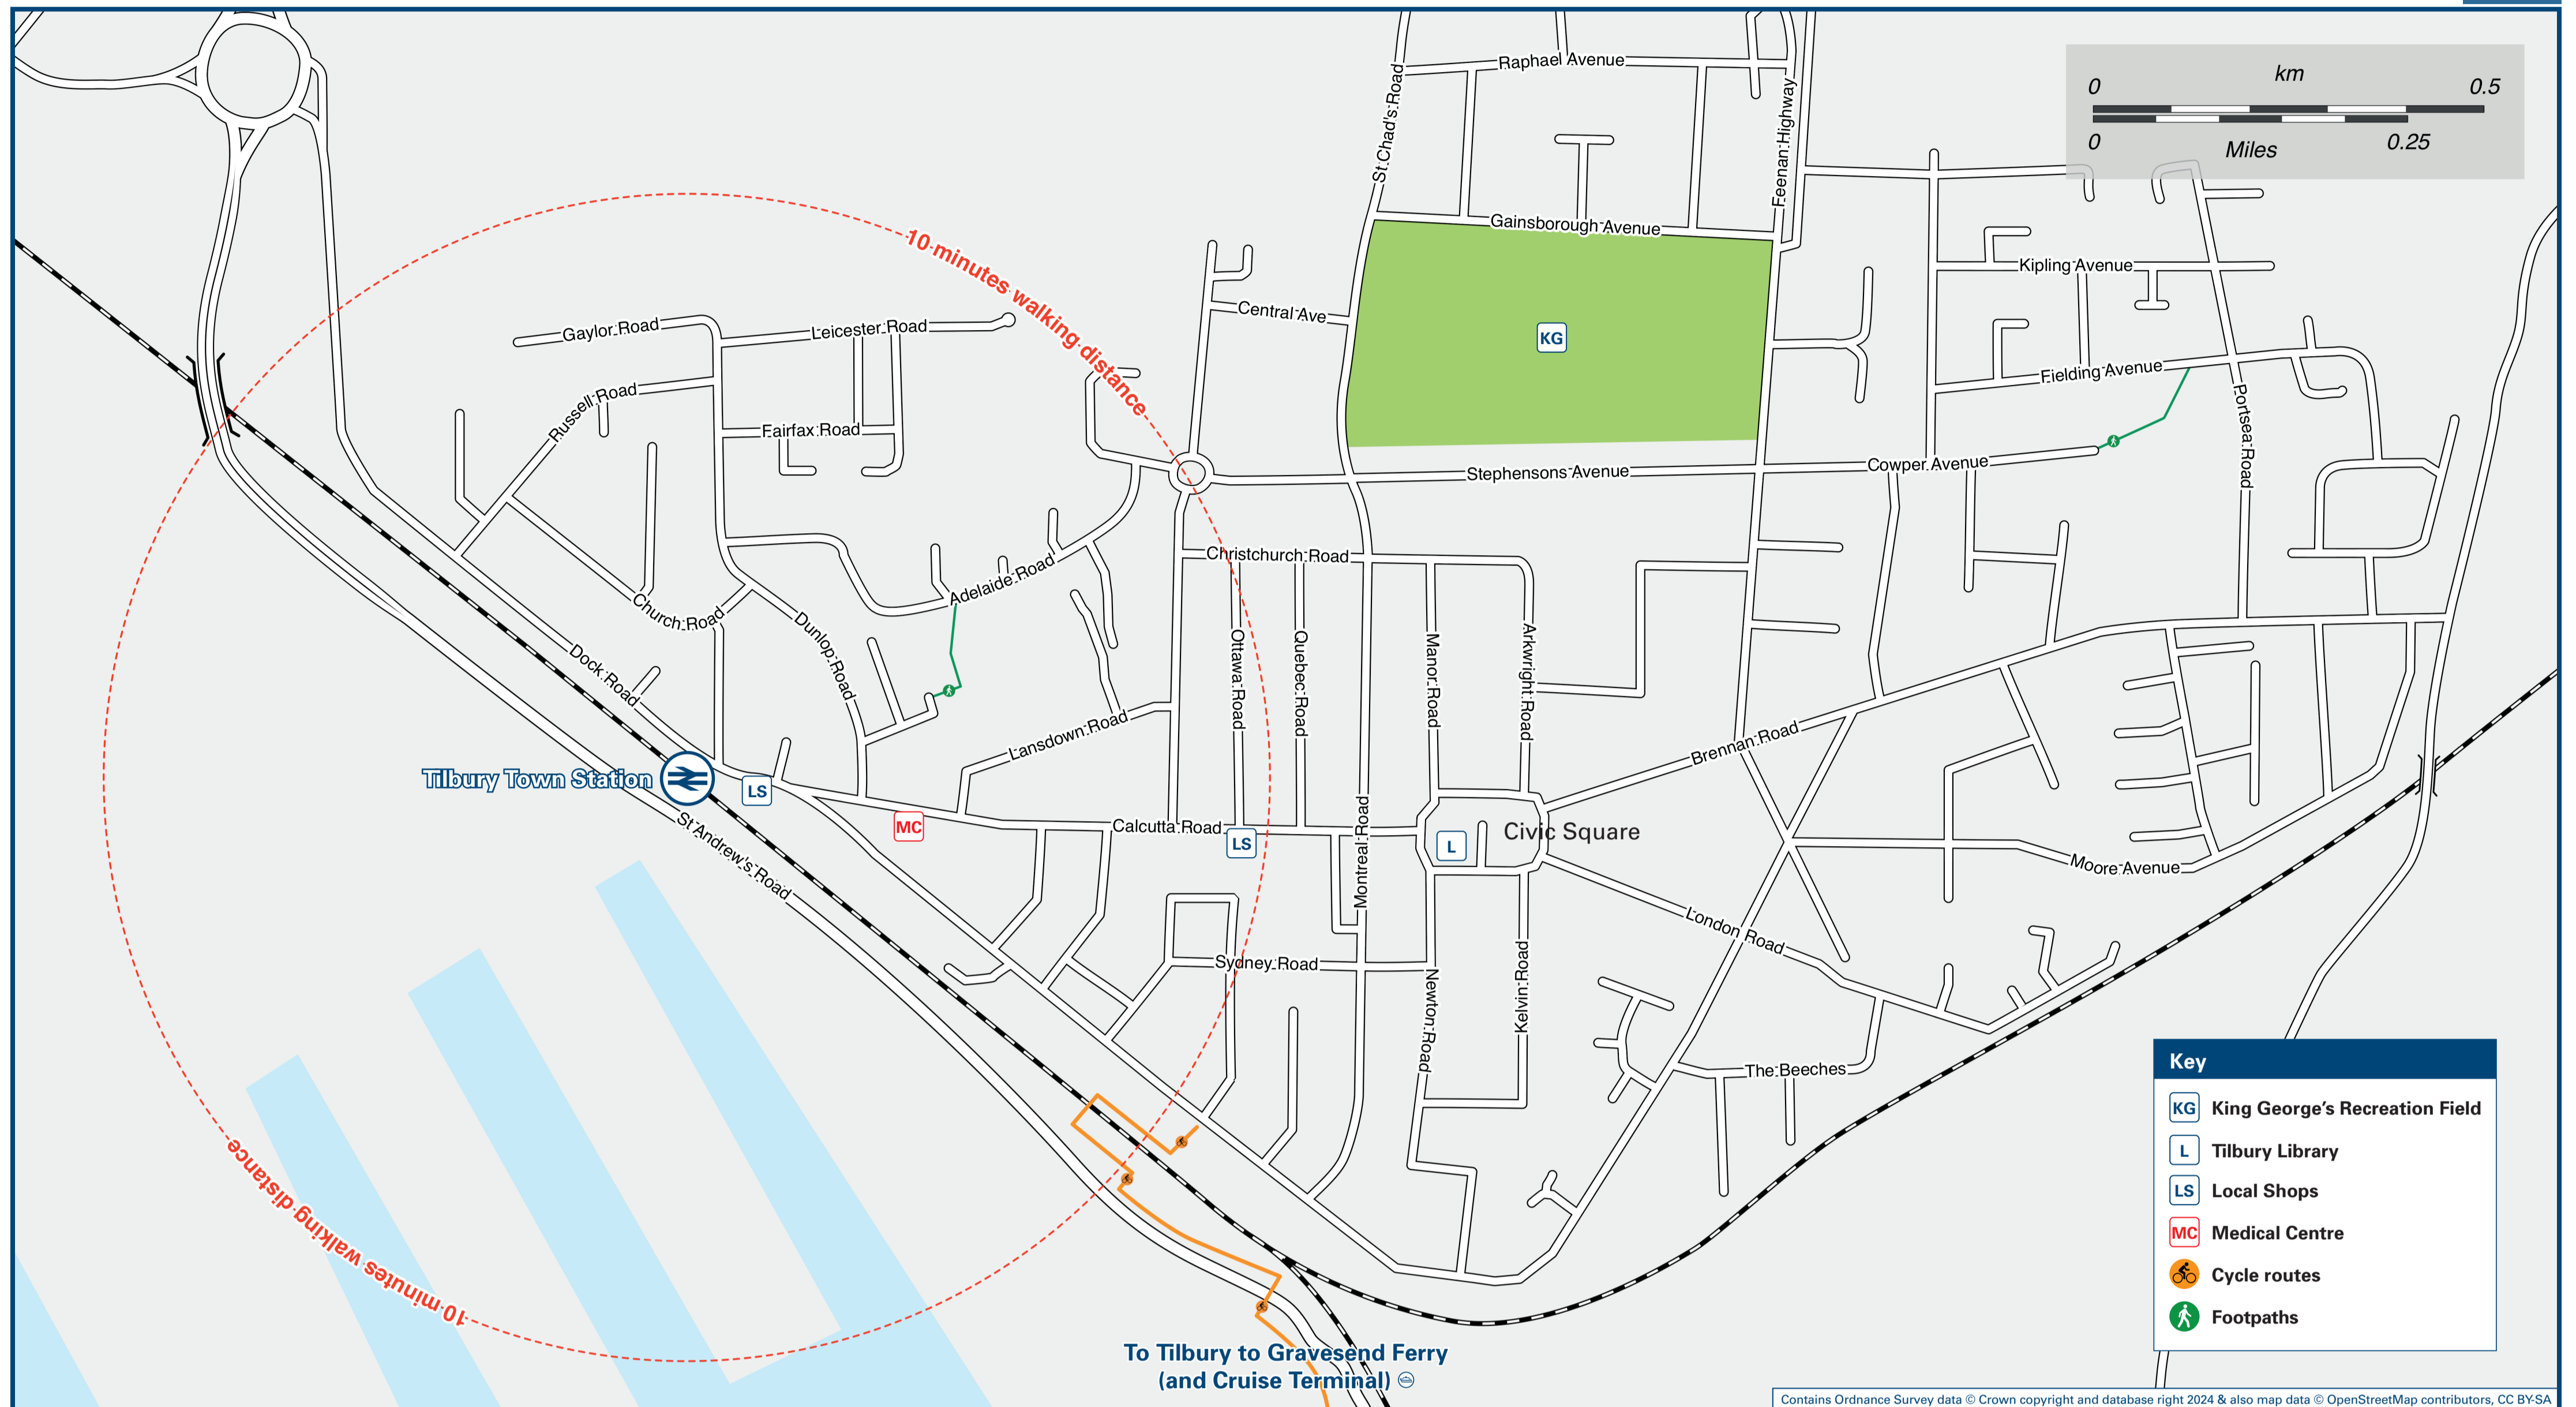

Tilbury Town Station

Onward Travel Information

Local area map

Buses and Taxis

Rail replacement buses in both directions depart from the bus stops outside the entrance to Platform 2, on Dock Road.

Main destinations by bus

(Data correct at June 2024)

DESTINATION	BUS ROUTES	BUS STOP
Chadwell St Mary (Morant Road)	66#	B
Chadwell St Mary (River View Cross Keys)	77~, 77A~	B
Grays 🚆	66	A
	77~, 77A~	B
Intu Lakeside (Bus Station)	77~, 77A~	B
Little Thurrock (Dock Road)	66	A
South Stifford (The Shant)	77~, 77A~	B
Tilbury (ASDA Superstore)	66, 99	A
Tilbury (Civic Square)	10 - 15 minutes walk from this station (see Local area map)	
	99	C
Tilbury (Cruise Terminal)	77~, 77A~	A
	99	C
Tilbury - Gravesend Ferry 🚢	99	C
Tilbury (Toronto Road)	66	B
West Thurrock (The Rookery)	77~, 77A~	B

Notes

- Bus service 99 runs Mondays to Saturdays, only. No Sunday service.
- Bus service 66 runs a daily service.
- # To this destination bus route 66 runs Mondays to Fridays, only.
- ~ Bus routes 77 operates morning services and 77A operates evening services on Mondays to Saturdays, only. No Sunday services.
- 🚆 Direct trains operate to this destination from this station.
- 🚢 Direct Ferry services operate to Gravesend from this point.