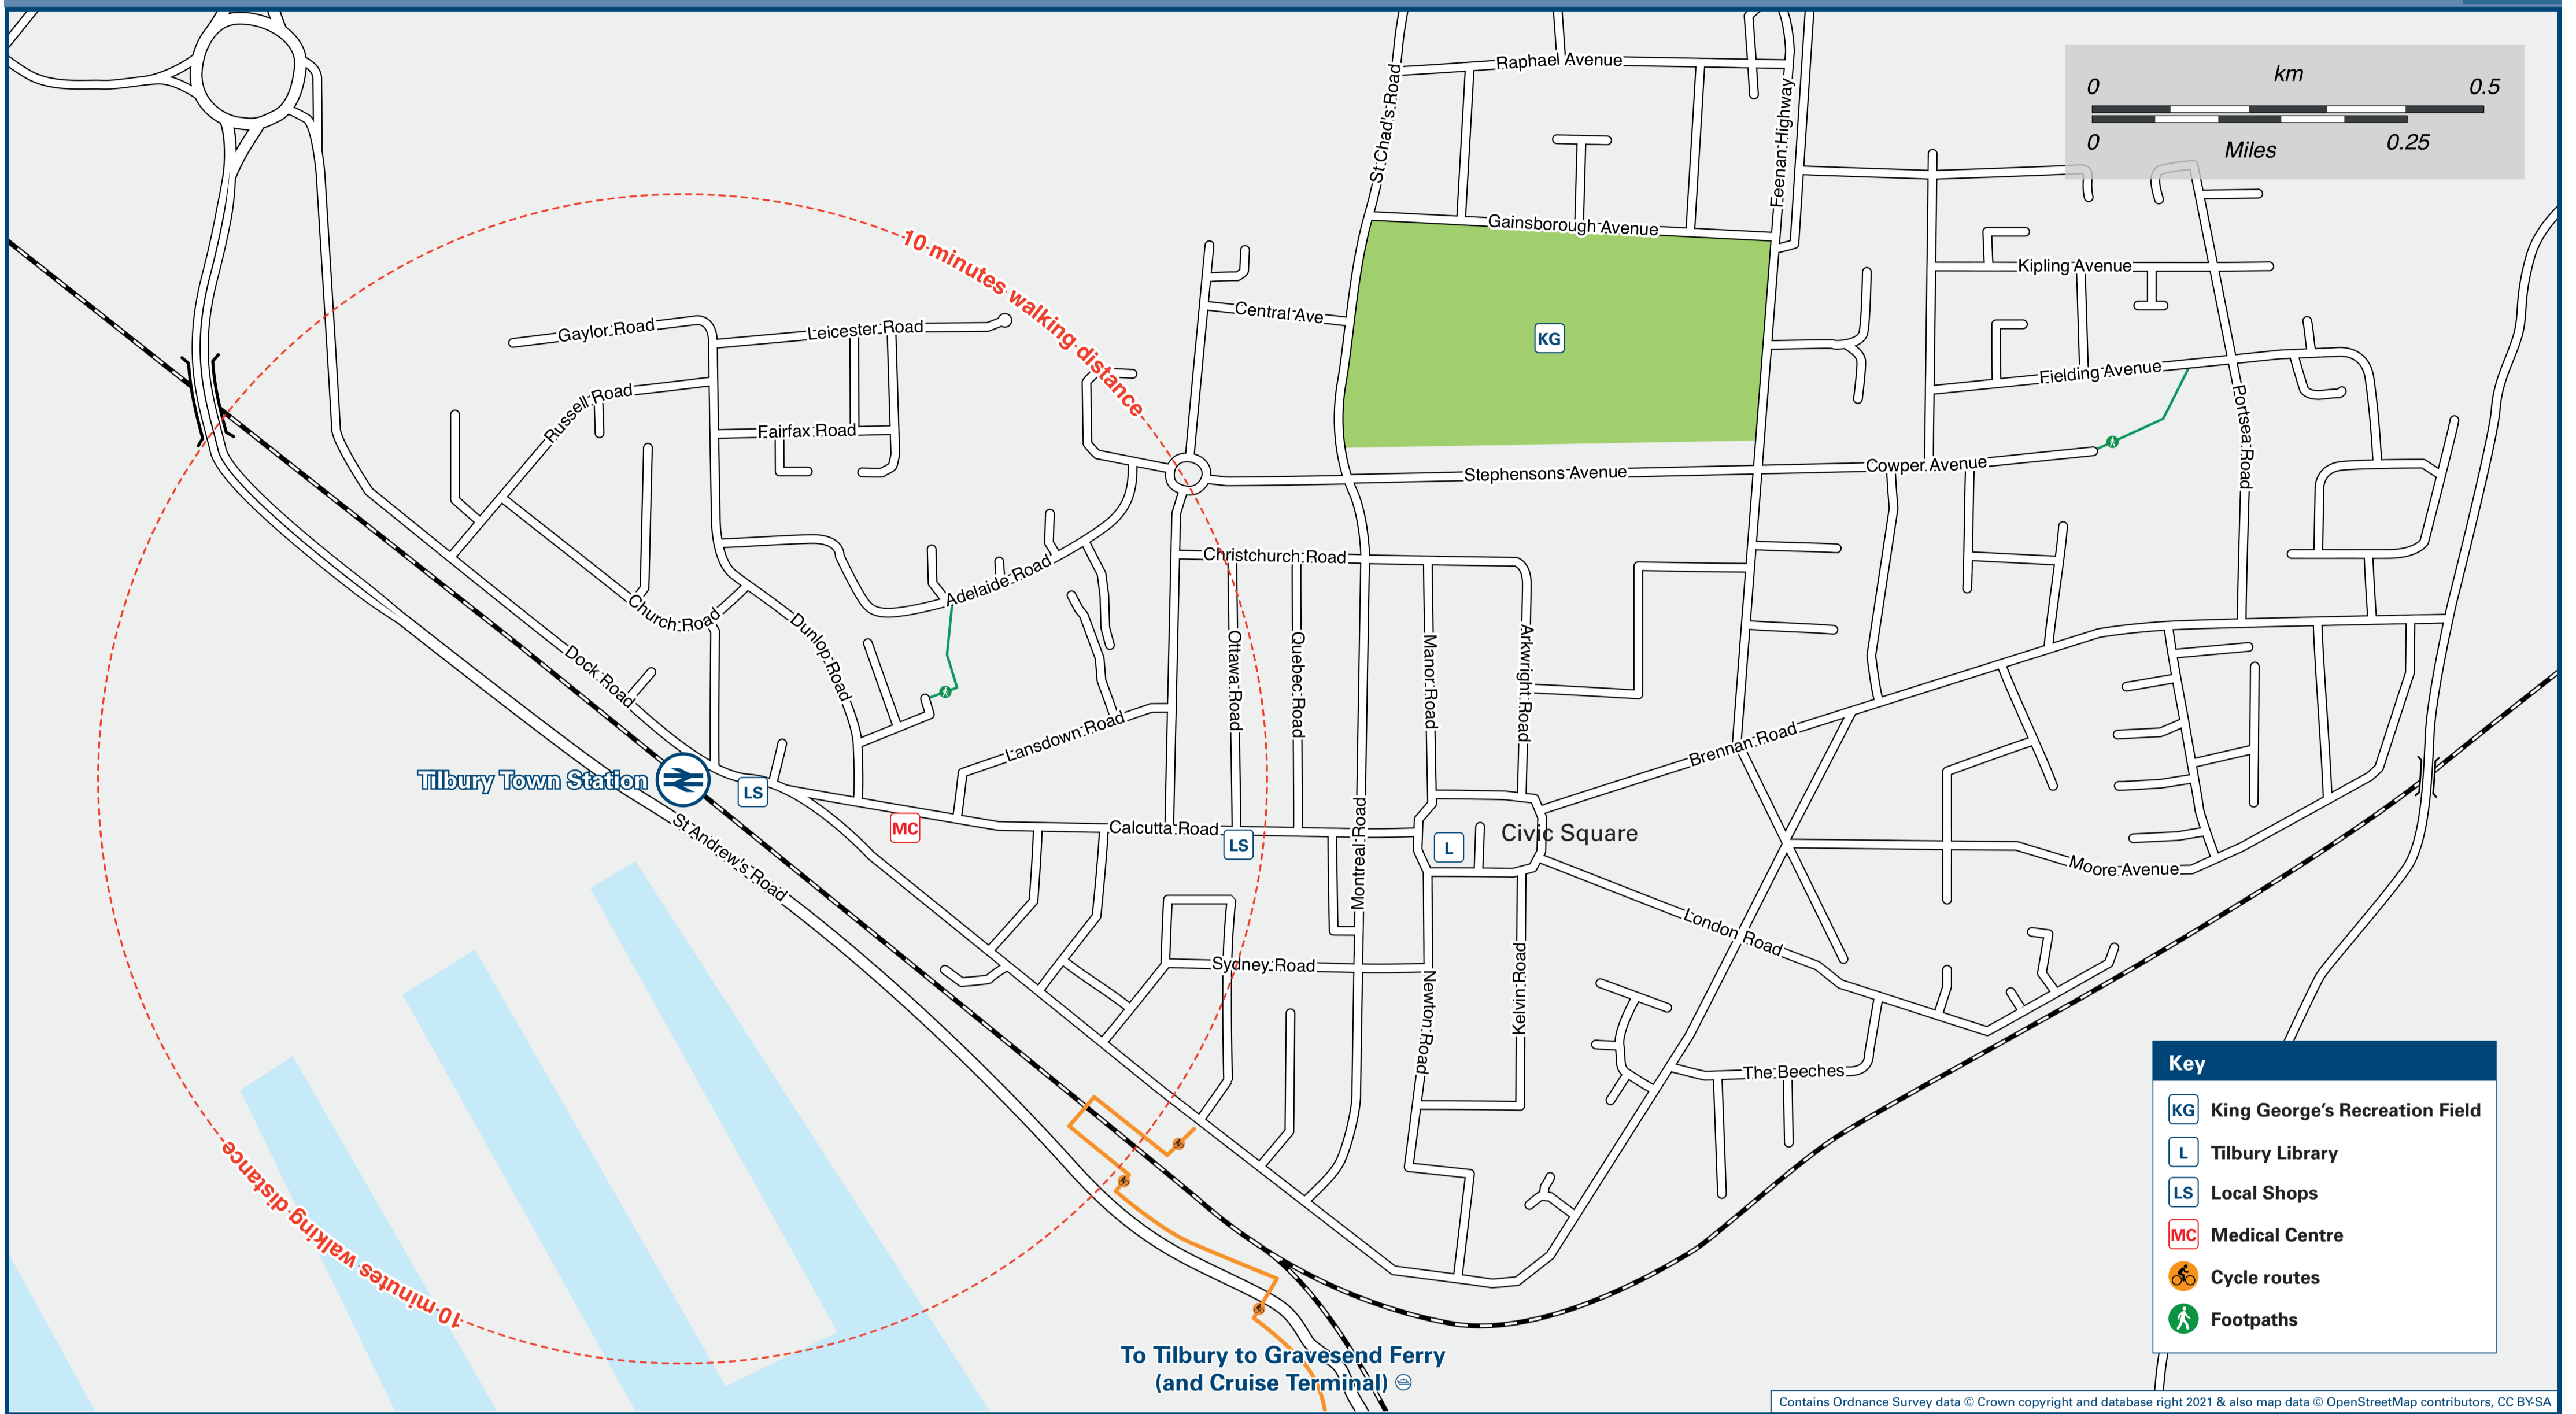

Tilbury Town Station

Onward Travel Information

Local area map

Buses and Taxis

Rail replacement buses in both directions depart from the bus stops outside the entrance to Platform 2, on Dock Road.

Main destinations by bus

(Data correct at March 2023)

DESTINATION	BUS ROUTES	BUS STOP
Chadwell St Mary (Morant Road)	66#	B
Chadwell St Mary (River View Cross Keys)	77~, 77A~	B
Grays	66	A
Intu Lakeside (Bus Station)	77~, 77A~	B
Little Thurrock (Dock Road)	66	A
South Stifford (The Shant)	77~, 77A~	B
Tilbury (ASDA Superstore)	66, 99	A
Tilbury (Civic Square)	10 - 15 minutes walk from this station (see Local area map)	
	99	C
	77~, 77A~	A
Tilbury (Cruise Terminal)	99	C
Tilbury - Gravesend Ferry	99	C
Tilbury (Toronto Road)	66	B
West Thurrock (The Rookery)	77~, 77A~	B

Notes

- Bus service 99 runs Mondays to Saturdays, only. No Sunday service.
- Bus service 66 runs a daily service.
- # To this destination bus route 66 runs Mondays to Fridays, only.
- ~ Bus routes 77 operates morning services and 77A operates evening services on Mondays to Saturdays, only. No Sunday services.
- Direct Ferry services operate to Gravesend from this point.
- Direct trains operate to this destination from this station.