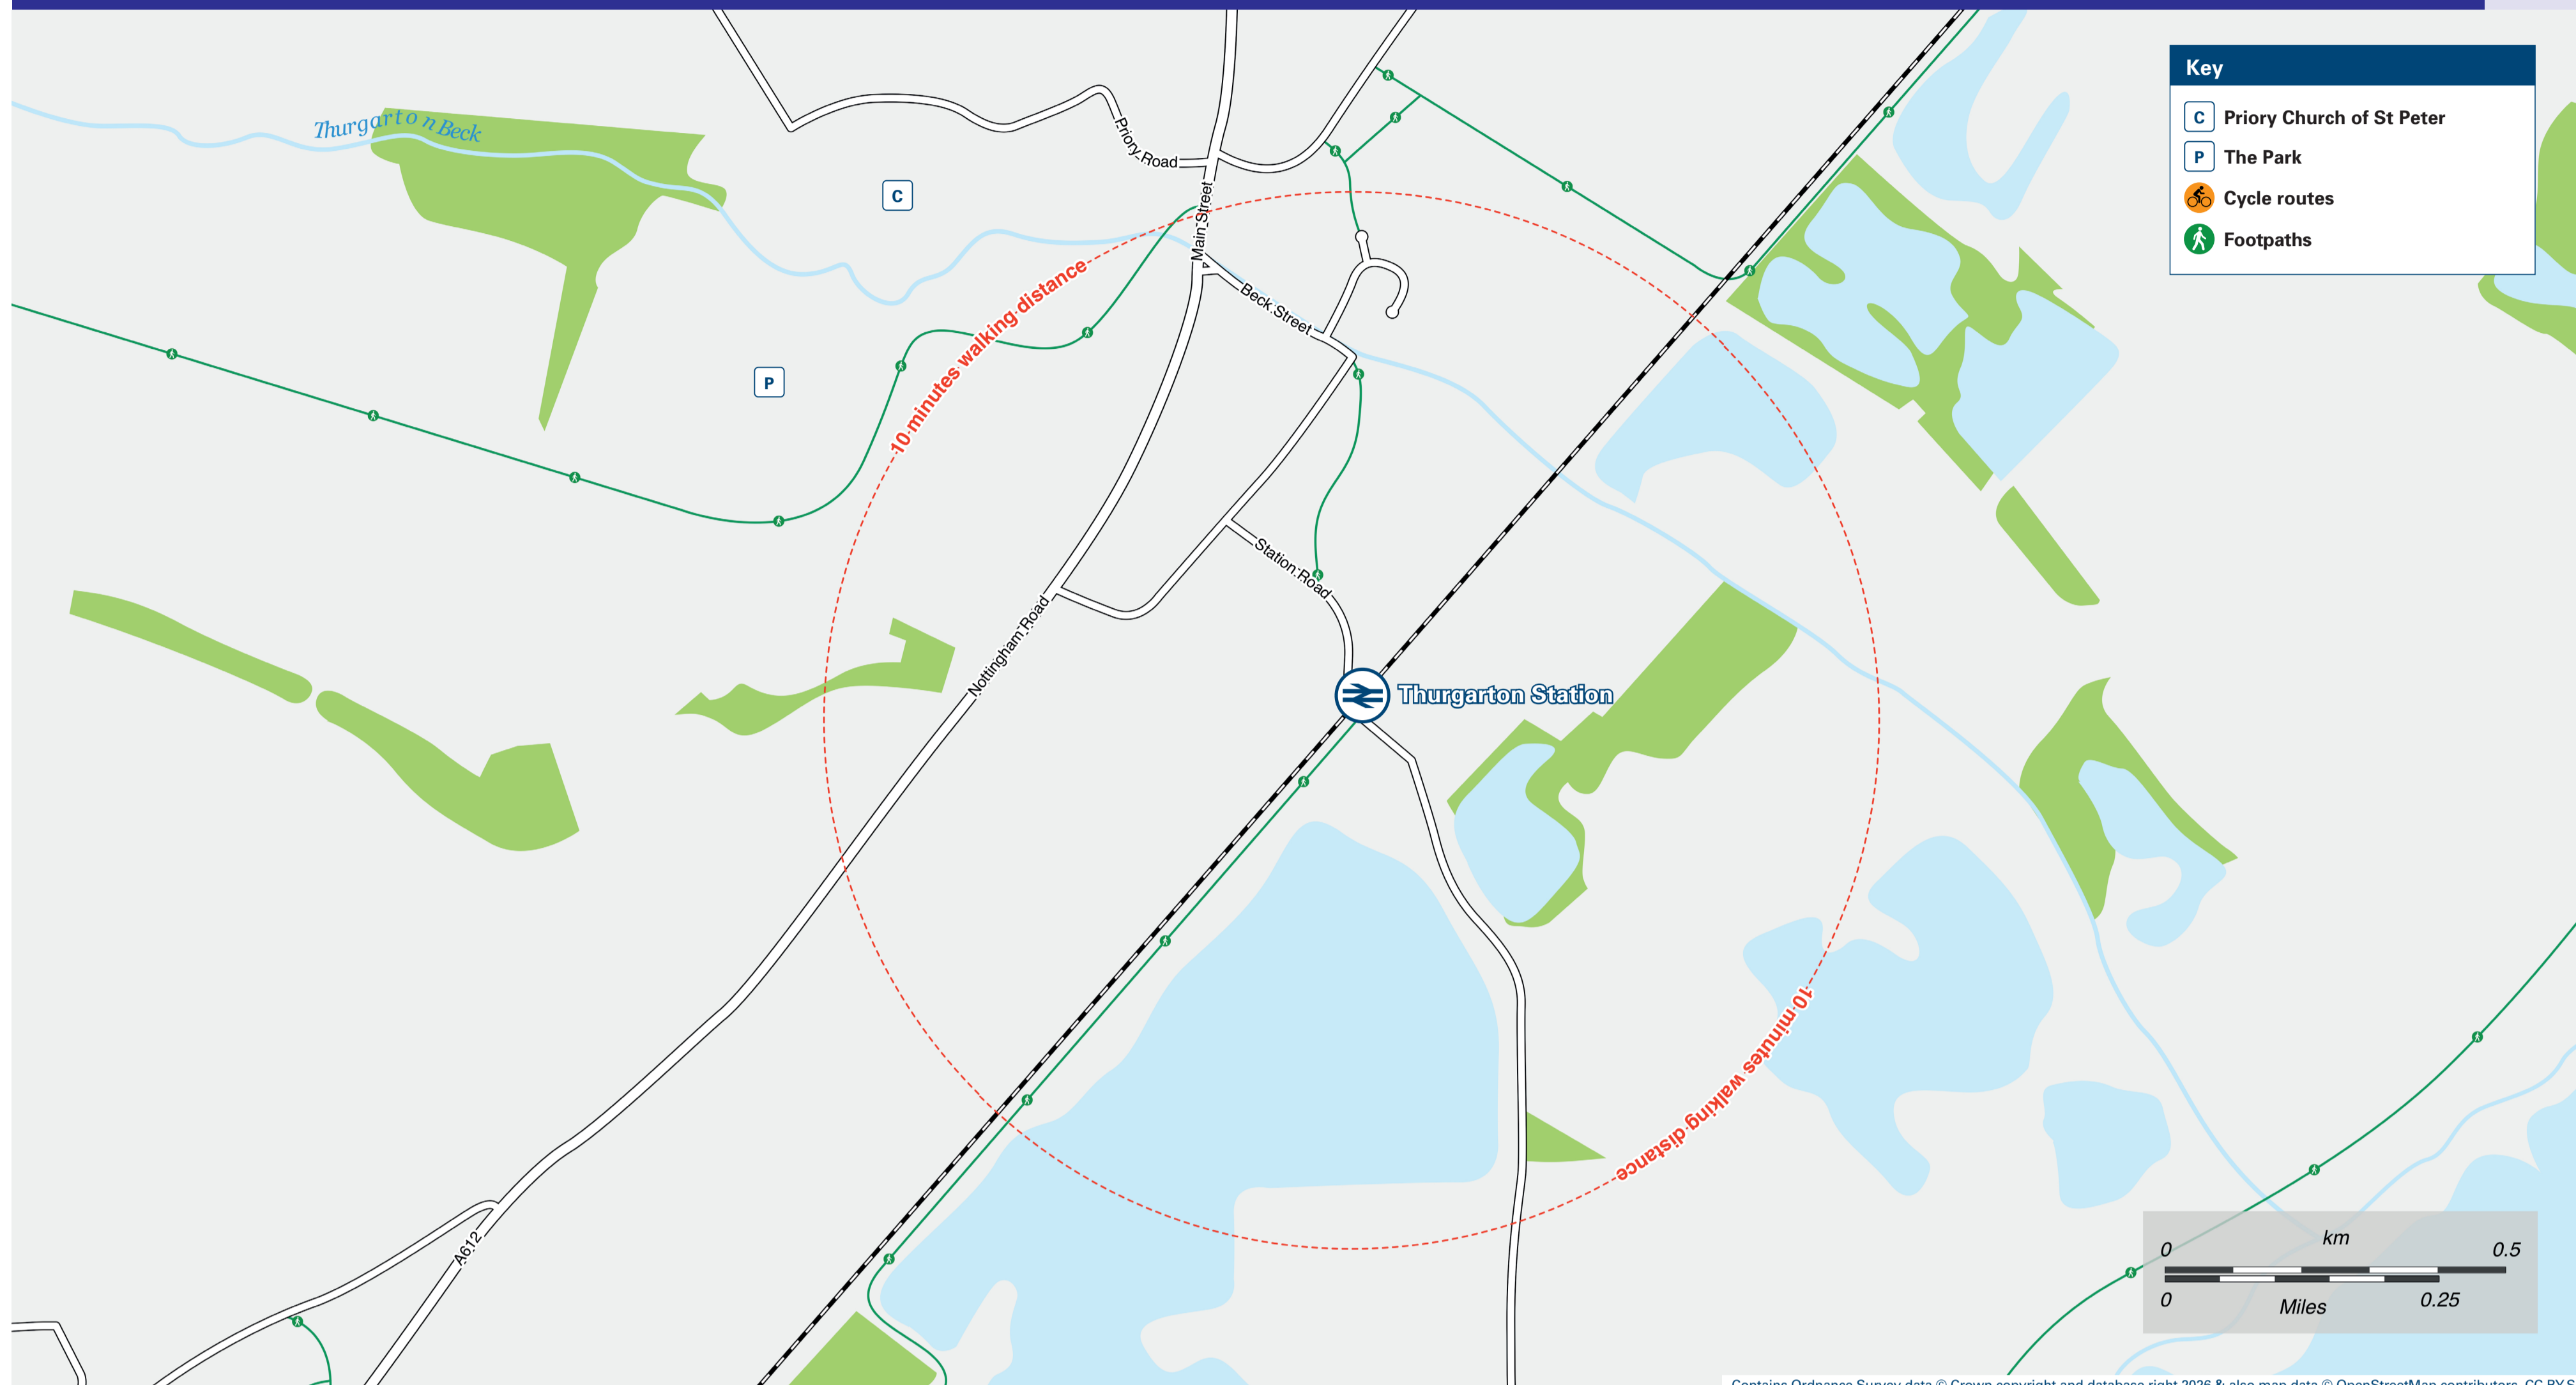

Onward Travel Information

Thurgarton Station

Local area map