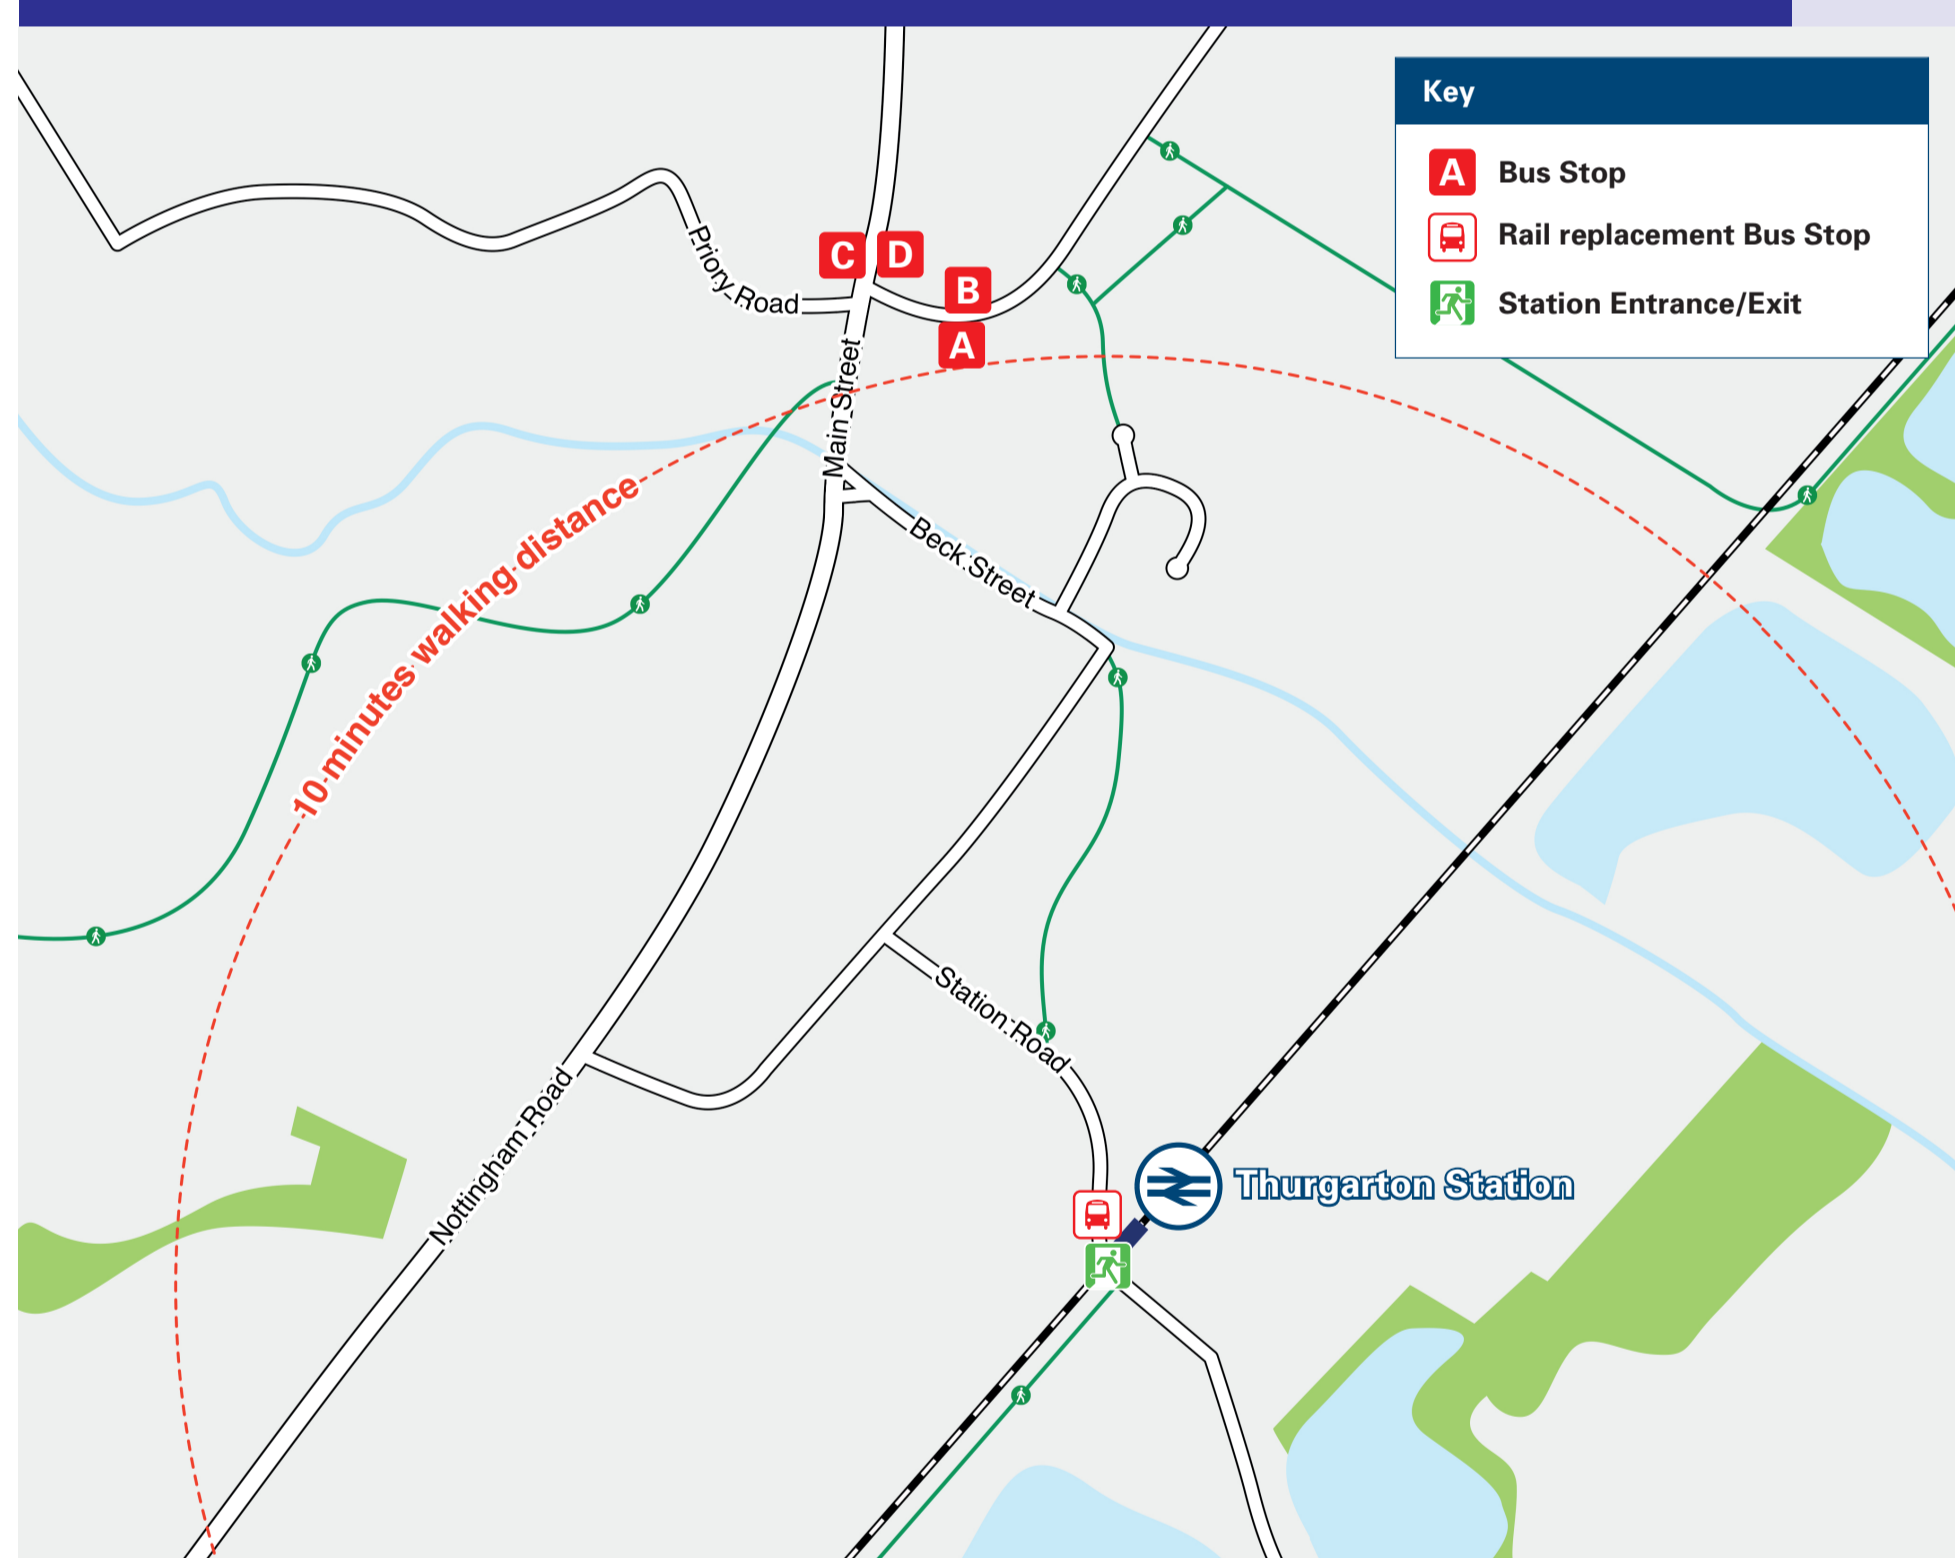

Buses

Rail replacement buses and coaches depart outside the station entrance.

Main destinations by bus

(Data correct at April 2026)

DESTINATION	BUS ROUTES	BUS STOP
Bakersfield	26	D
Brackenhurst Campus (Nottingham Trent University)	26	C
Bulcote	26	D
Burton Joyce	26	D
Carlton	26	D
Gedling	26	D
Gonalston	26	D
Halloughton	26	C
Lowdham	26	D
Nottingham (City Centre)	26	D
Sneinton	26	D
Southwell	26	C

NOTES

Bus route 26 operates daily services.

For bus times and days of operation please contact Traveline on www.traveline.info or call: 0871 200 22 33

Direct trains operate to this destination from this station

Taxis

Thurgarton station has no taxi rank or cab office. Advance booking is essential, please consider using the following local operators: (Inclusion of this number doesn't represent any endorsement of the taxi firm)

DG Cars
0115 950 0500

Aya Taxi
07376 204 512

Minster Five 2s
01636 525 252

Further information about all onward travel

Local Cycle Info

newark-sherwooddc.gov.uk
For more information about cycle routes.

National Cycle Info

walkwheelcycletrust.org.uk

Bus Times

PlusBus

plusbus.info

PlusBus is a discount price 'bus pass' that you buy with your train ticket. It gives you unlimited bus travel around your chosen town, on participating buses. Visit plusbus.info

National Rail Enquiries

Online	NRE App	Social Media	Alert Me	Contact Centre	PlusBike
nationalrail.co.uk	Free National Rail Enquiries app for iOS and Android	facebook.com/nationalrailenq @nationalrailenq	nationalrail.co.uk/alertme You can sign up to Alert Me messages on the National Rail Enquiries website where you can receive train and platform notifications directly to your smart phone.	03457 48 49 50 Calls cost no more than calls to geographic numbers (01 or 02) and may be recorded.	nationalrail.co.uk/plusbike For more information.