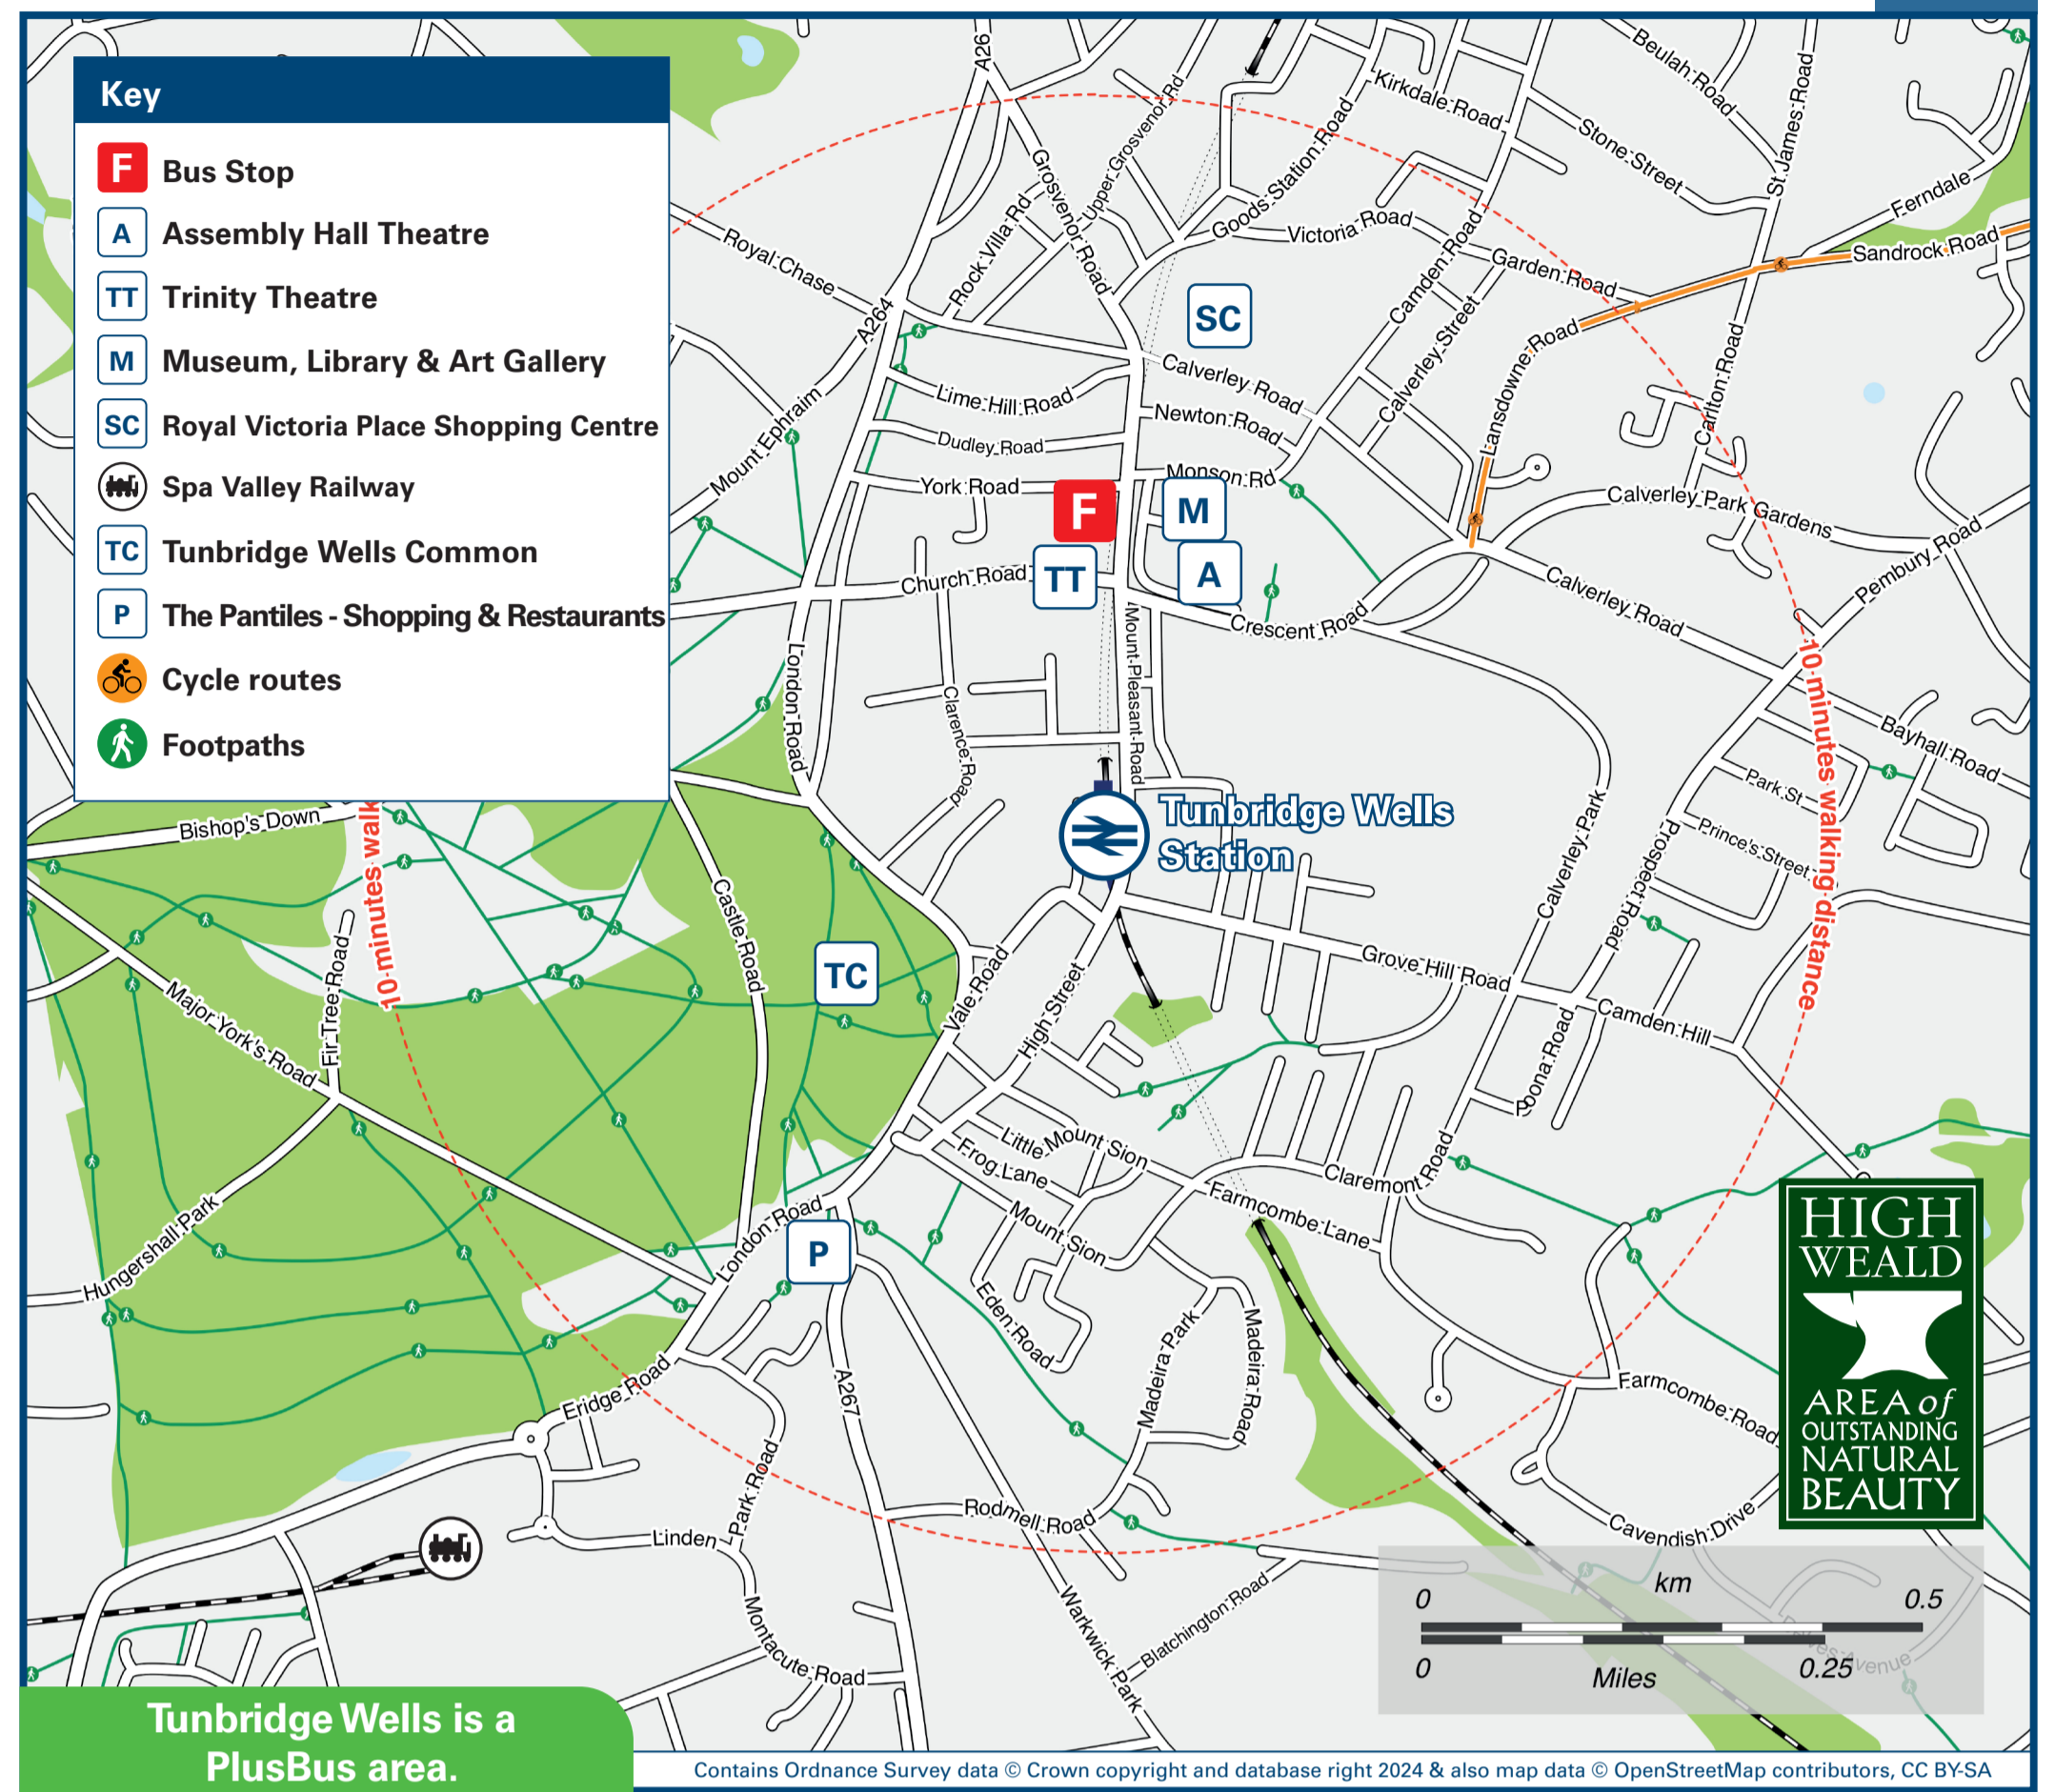

Local area map

Tunbridge Wells is a PlusBus area.

PlusBus is a discount price 'bus pass' that you buy with your train ticket. It gives you unlimited bus travel around your chosen town, on participating buses. Visit www.plusbus.info

Main destinations by bus (Data correct at July 2024)

DESTINATION	BUS ROUTES	BUS STOP
Ashurst Wood	291	U
Beltring (Hop Farm Family Park)	6+	C
Bidborough Corner	7, 402	D
Brenchley	233	F
Brighton	297	C
Chiddingstone Causeway / Penshurst Station	29, 29B*, 29X*	T
Chiddingstone Causeway / Penshurst Station	231	U
Chiddingstone Causeway / Penshurst Station	233	F
Cranbrook	297	C
Cross-in-Hand	51	T
Crowborough (Cross)#	29, 29B*, 29X*	T
Eastbourne	51	T
East Grinstead Station	291	U
East Peckham	6+	C
Edenbridge	231	U
Edenbridge	233	F
Eridge Green (also serves Eridge Station)	29, 29B*, 29X*	T
Five Ashes	51	T
Fordcombe	231	U
Forest Row	291	U
Frant Village (Abergavenny Arms)	51, 256*, 1066	T
Goudhurst	297	C
Groombridge	291	U
Hadlow	7	D
Hailsham	51	T
Hale Street	6+	C
Hartfield	291	U
Hawkenbury	285	B
Hawkhurst	1066	T
Heathfield	51	T

DESTINATION	BUS ROUTES	BUS STOP
Henwood Green	297	C
High Brooms	281	C
Higham Wood	7	D
Horsmonden	297	C
Knights Park	277	C
Lamberhurst	256*	T
Langton Green	231, 291	U
Lewes	29, 29B*, 29X*	T
Maidstone (Chequers Bus Station)	6+	C
Maidstone (Chequers Bus Station)	7	D
Mark Cross	51	T
Matfield	6+, 297	C
Mayfield	51	T
Mereworth	7	D
Paddock Wood	6+	C
Pembury Village (The Camden Arms)	6+, 297	C
Penshurst (for Penshurst Place & Gardens)	231	U
Penshurst (for Penshurst Place & Gardens)	233	F
Polegate	51	T
Ramslye/Summervale	29, 29B*, 29X*	T
Ravenswood Avenue (Tunbridge Wells)	283	C
Rotherfield	51	T
Rusthall	231, 281	U
Sherwood	277	C
Showfields (Sainsbury's, for Old West Station)	29, 29B*, 29X*	T
Showfields (Sainsbury's, for Old West Station)	277, 280, 283, 285	S
Showfields (Sainsbury's, for Old West Station)	281, 289*	U
Southborough (Broomhill Park Road)	289*	B

DESTINATION	BUS ROUTES	BUS STOP
Southborough (Civic Centre & Library, London Road)	7, 402	D
Speldhurst	282, 285	U
St John's (Southfields Park, St John's Road)	7, 402	D
St John's (Southfields Park, St John's Road)	289*	B
Tenterden	297	C
Ticehurst	1066	T
Tonbridge (High Street for Shops & Tonbridge Castle)	7, 402	D
Tonbridge (Railway Station, Quarry Hill Road)	7, 402	D
Tunbridge Wells Hospital at Pembury	6, 277, 283, 297	C
Uckfield	29, 29B*, 29X*	T
Wadhurst	256*, 1066	T