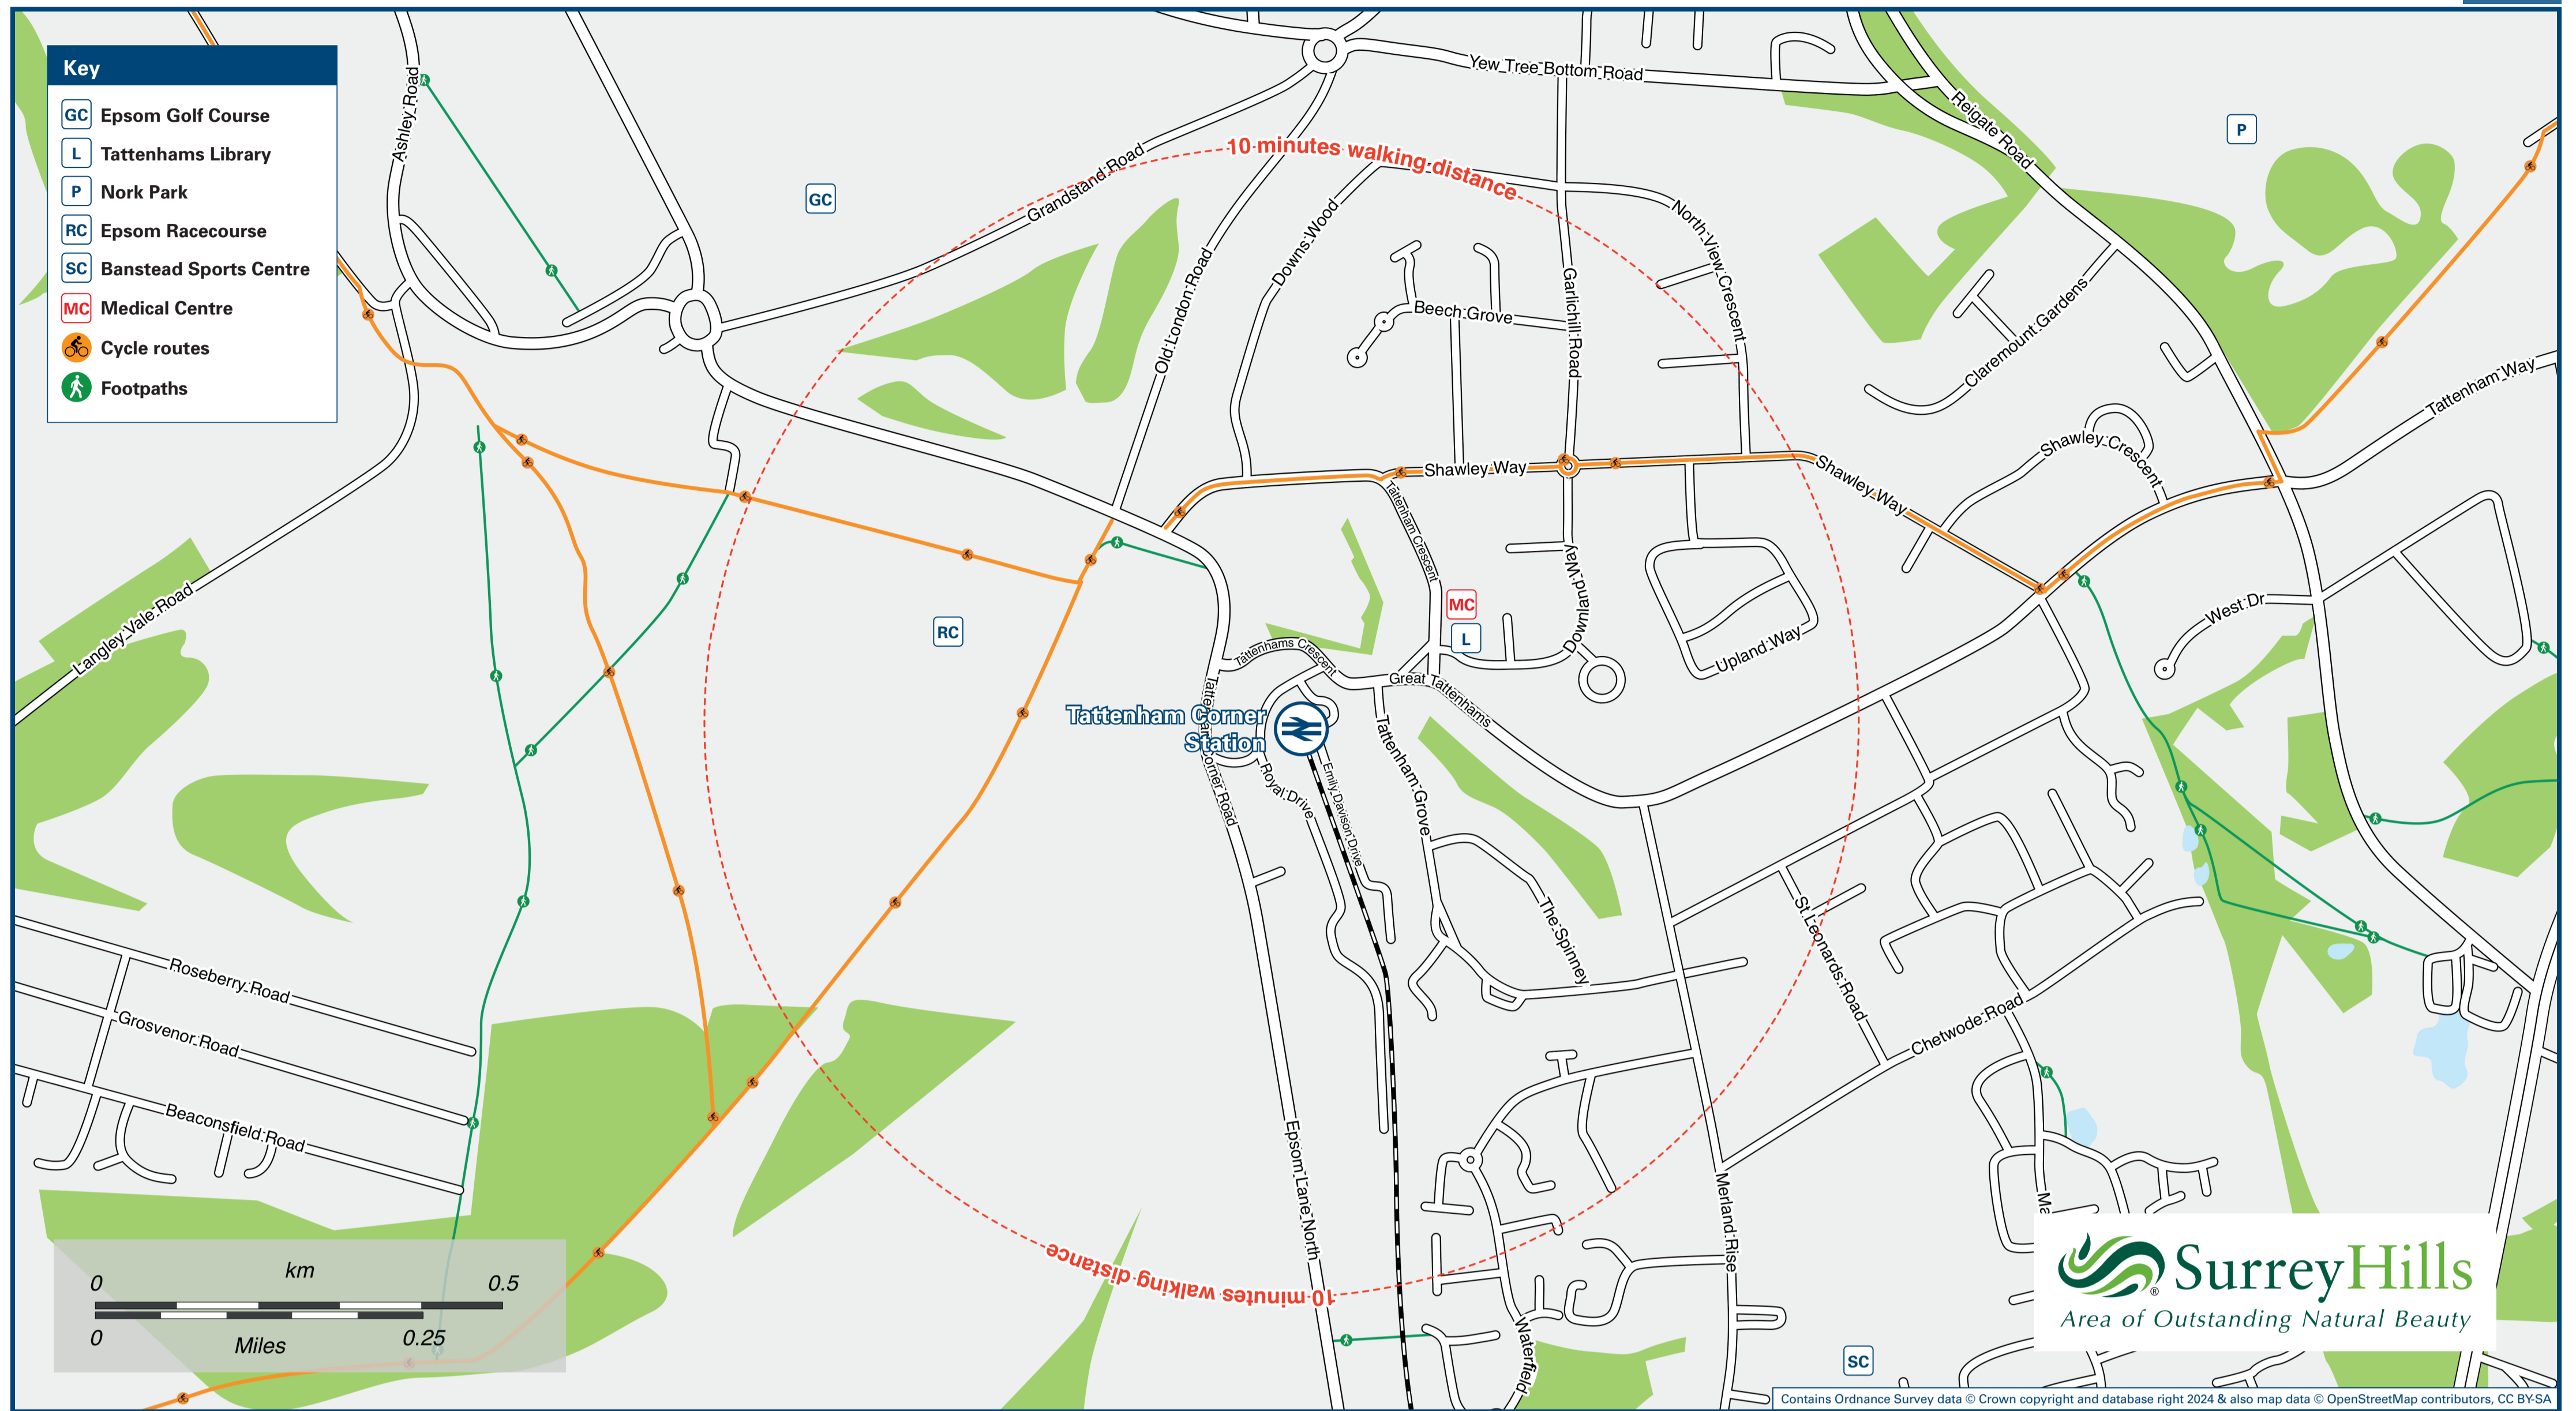

Tattenham Corner Station

Onward Travel Information

Local area map

Buses

Rail replacement buses depart from the Station front.

Main destinations by bus

(Data correct at May 2024)

| DESTINATION | BUS ROUTES | BUS STOP |
|-----------------------------------|--|----------|
| Banstead (High Street) | 318 | A |
| Banstead Station | 318 | A |
| Burgh Heath | 318 | A |
| Crawley | 460 | A |
| Epsom Race Course (Main Entrance) | 10 - 15 minutes walk (1/2 mile) from this station (see Local area map) 460, 480 | B |
| Epsom (Town Centre) | 318, 460, 480 | B |
| Gatwick Airport | 460 | A |
| Lower Kingswood | 460 | A |
| Nork | 318 | A |
| Preston (Marbles Way) | 460, 480 | A |
| Preston (Waterfield) | 480 | A |
| Redhill | 460 | A |
| Reigate | 460 | A |
| Tadworth Station | 460 | A |
| Walton-on-the-Hill | 460 | A |

Notes

Bus route 318 operates a limited service Mondays to Fridays only.
 Bus route 460 operates hourly Mondays to Saturdays, every 2 hours on Sundays.
 Bus route 480 operates 2 buses every hour Mondays to Saturdays, every 2 hours on Sundays.
 Direct trains operate to this destination from this station.
 Change here for trains to Sutton, West Croydon and London.
 AONB Surrey Hills (AONB) www.surreyhill.org