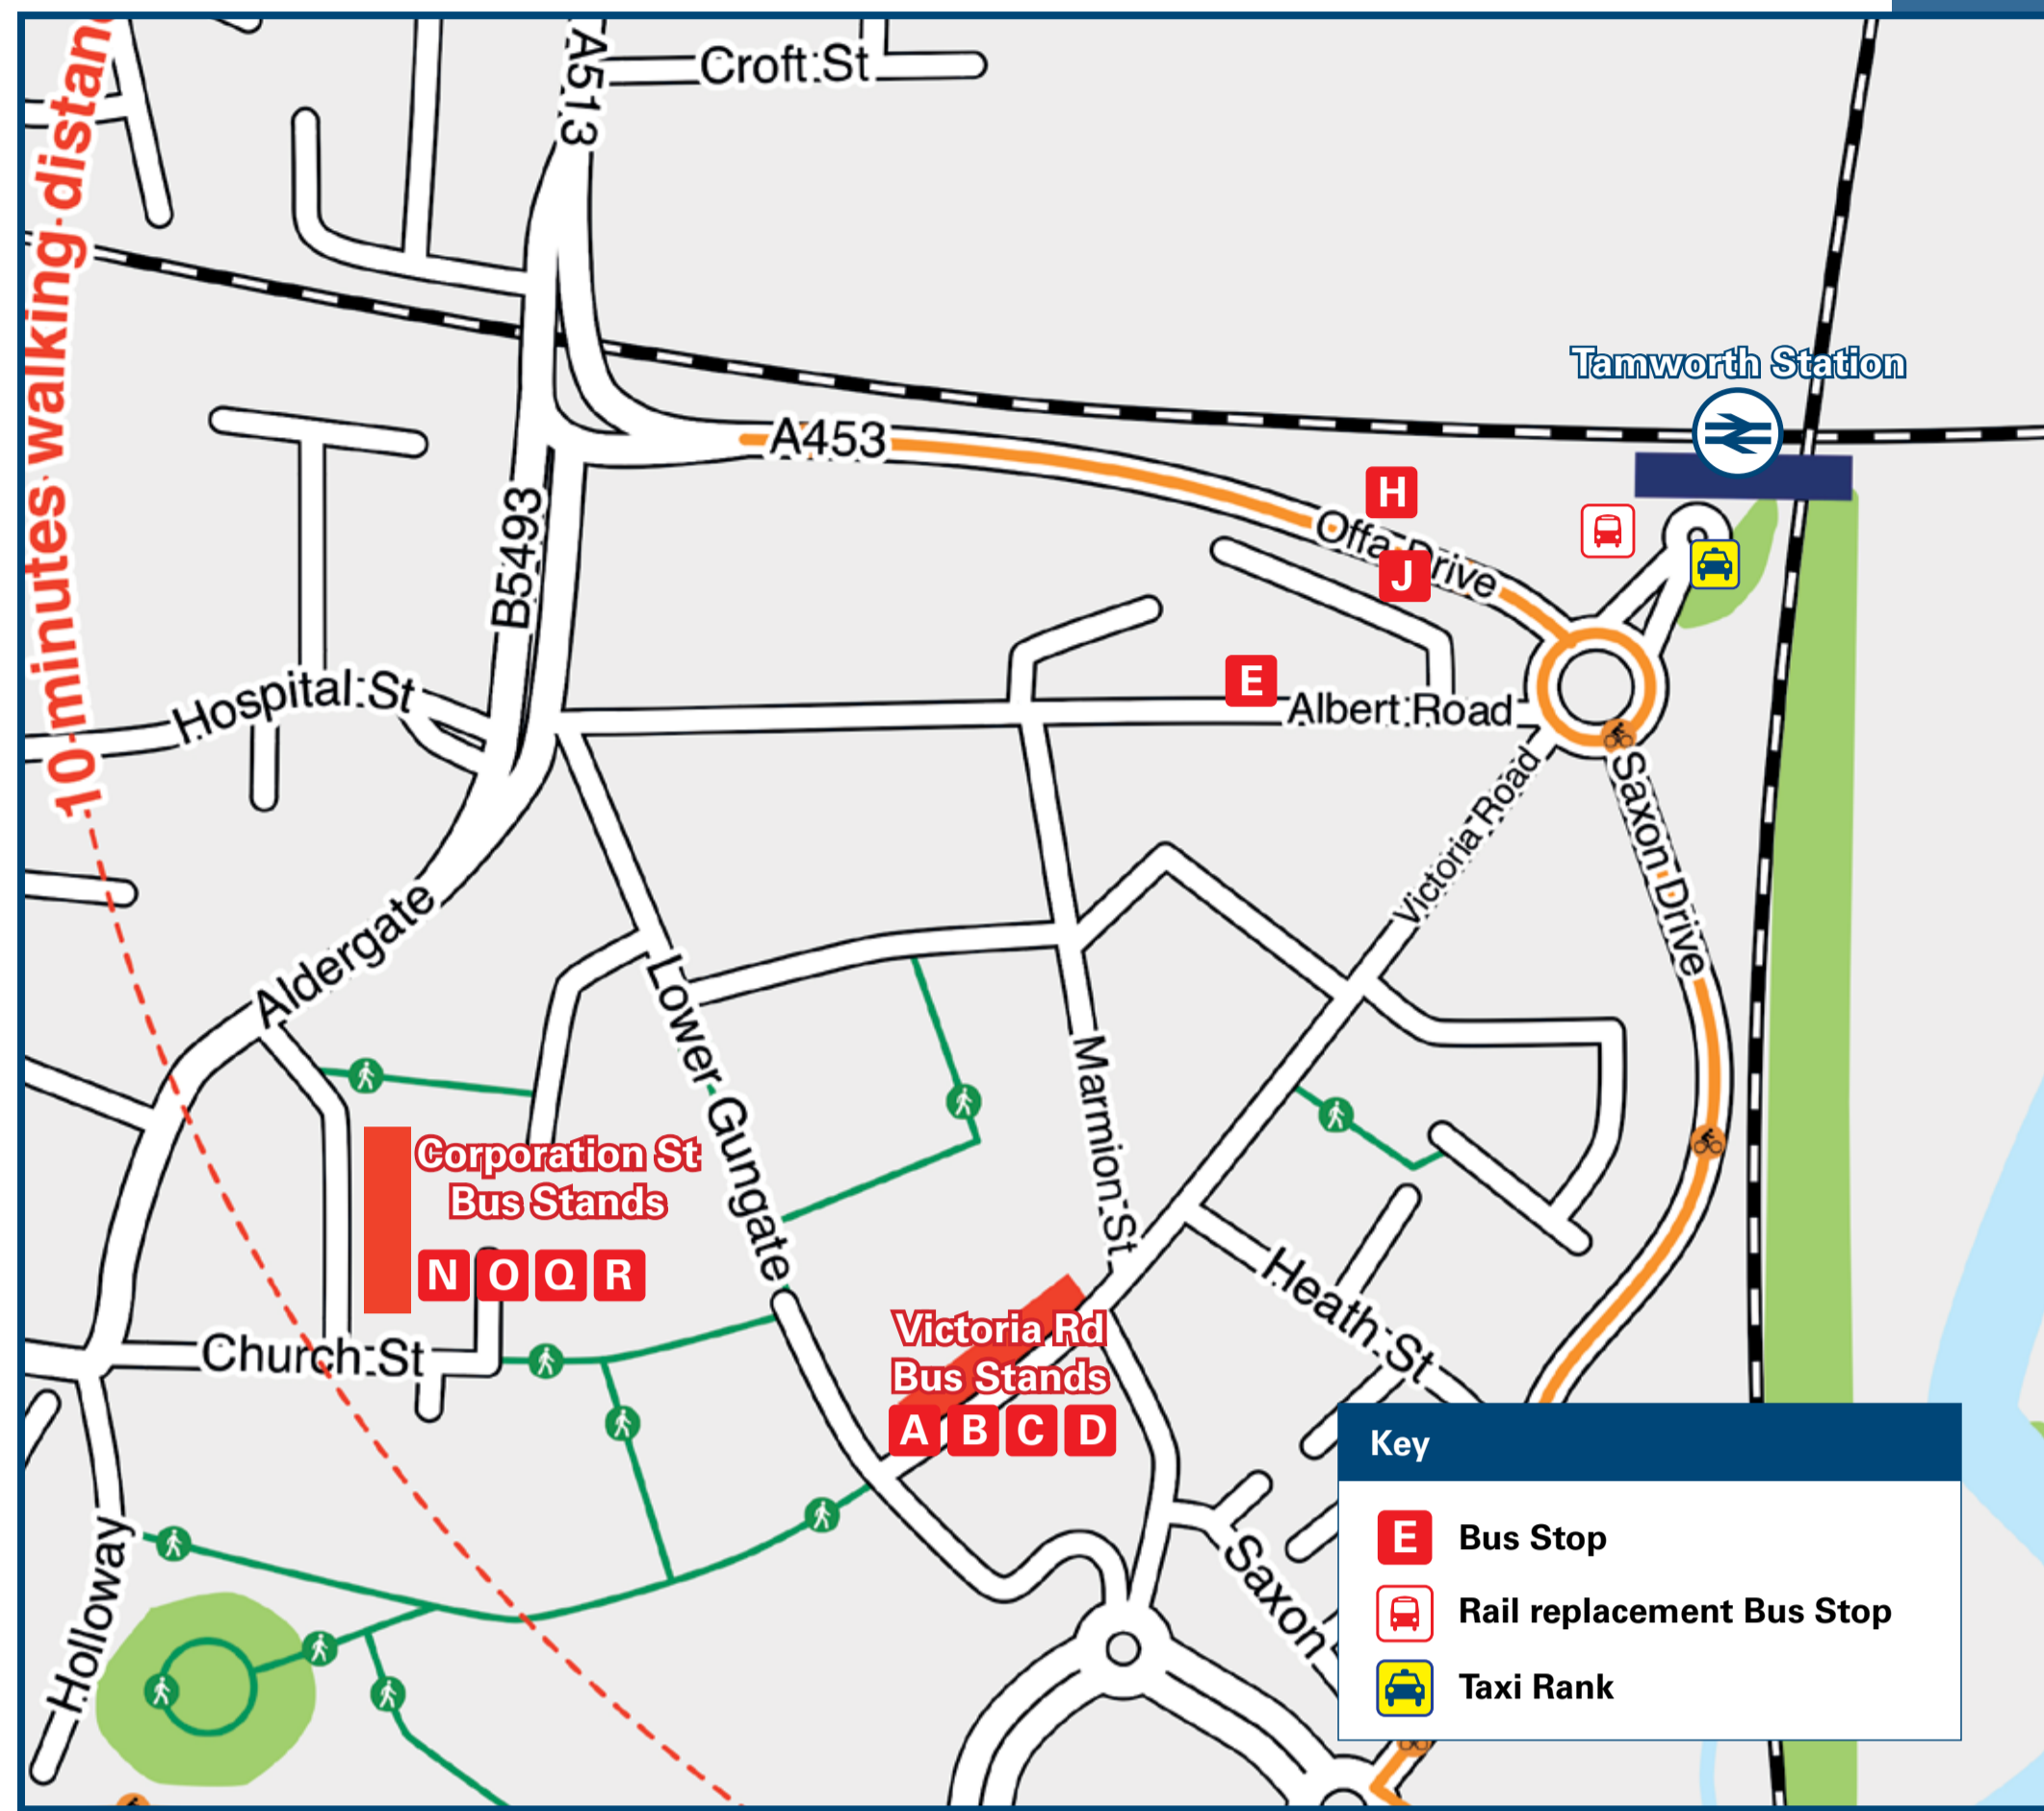

Tamworth Station

Onward Travel Information

Buses and Taxis

Rail replacement vehicles will collect from outside the station entrance.