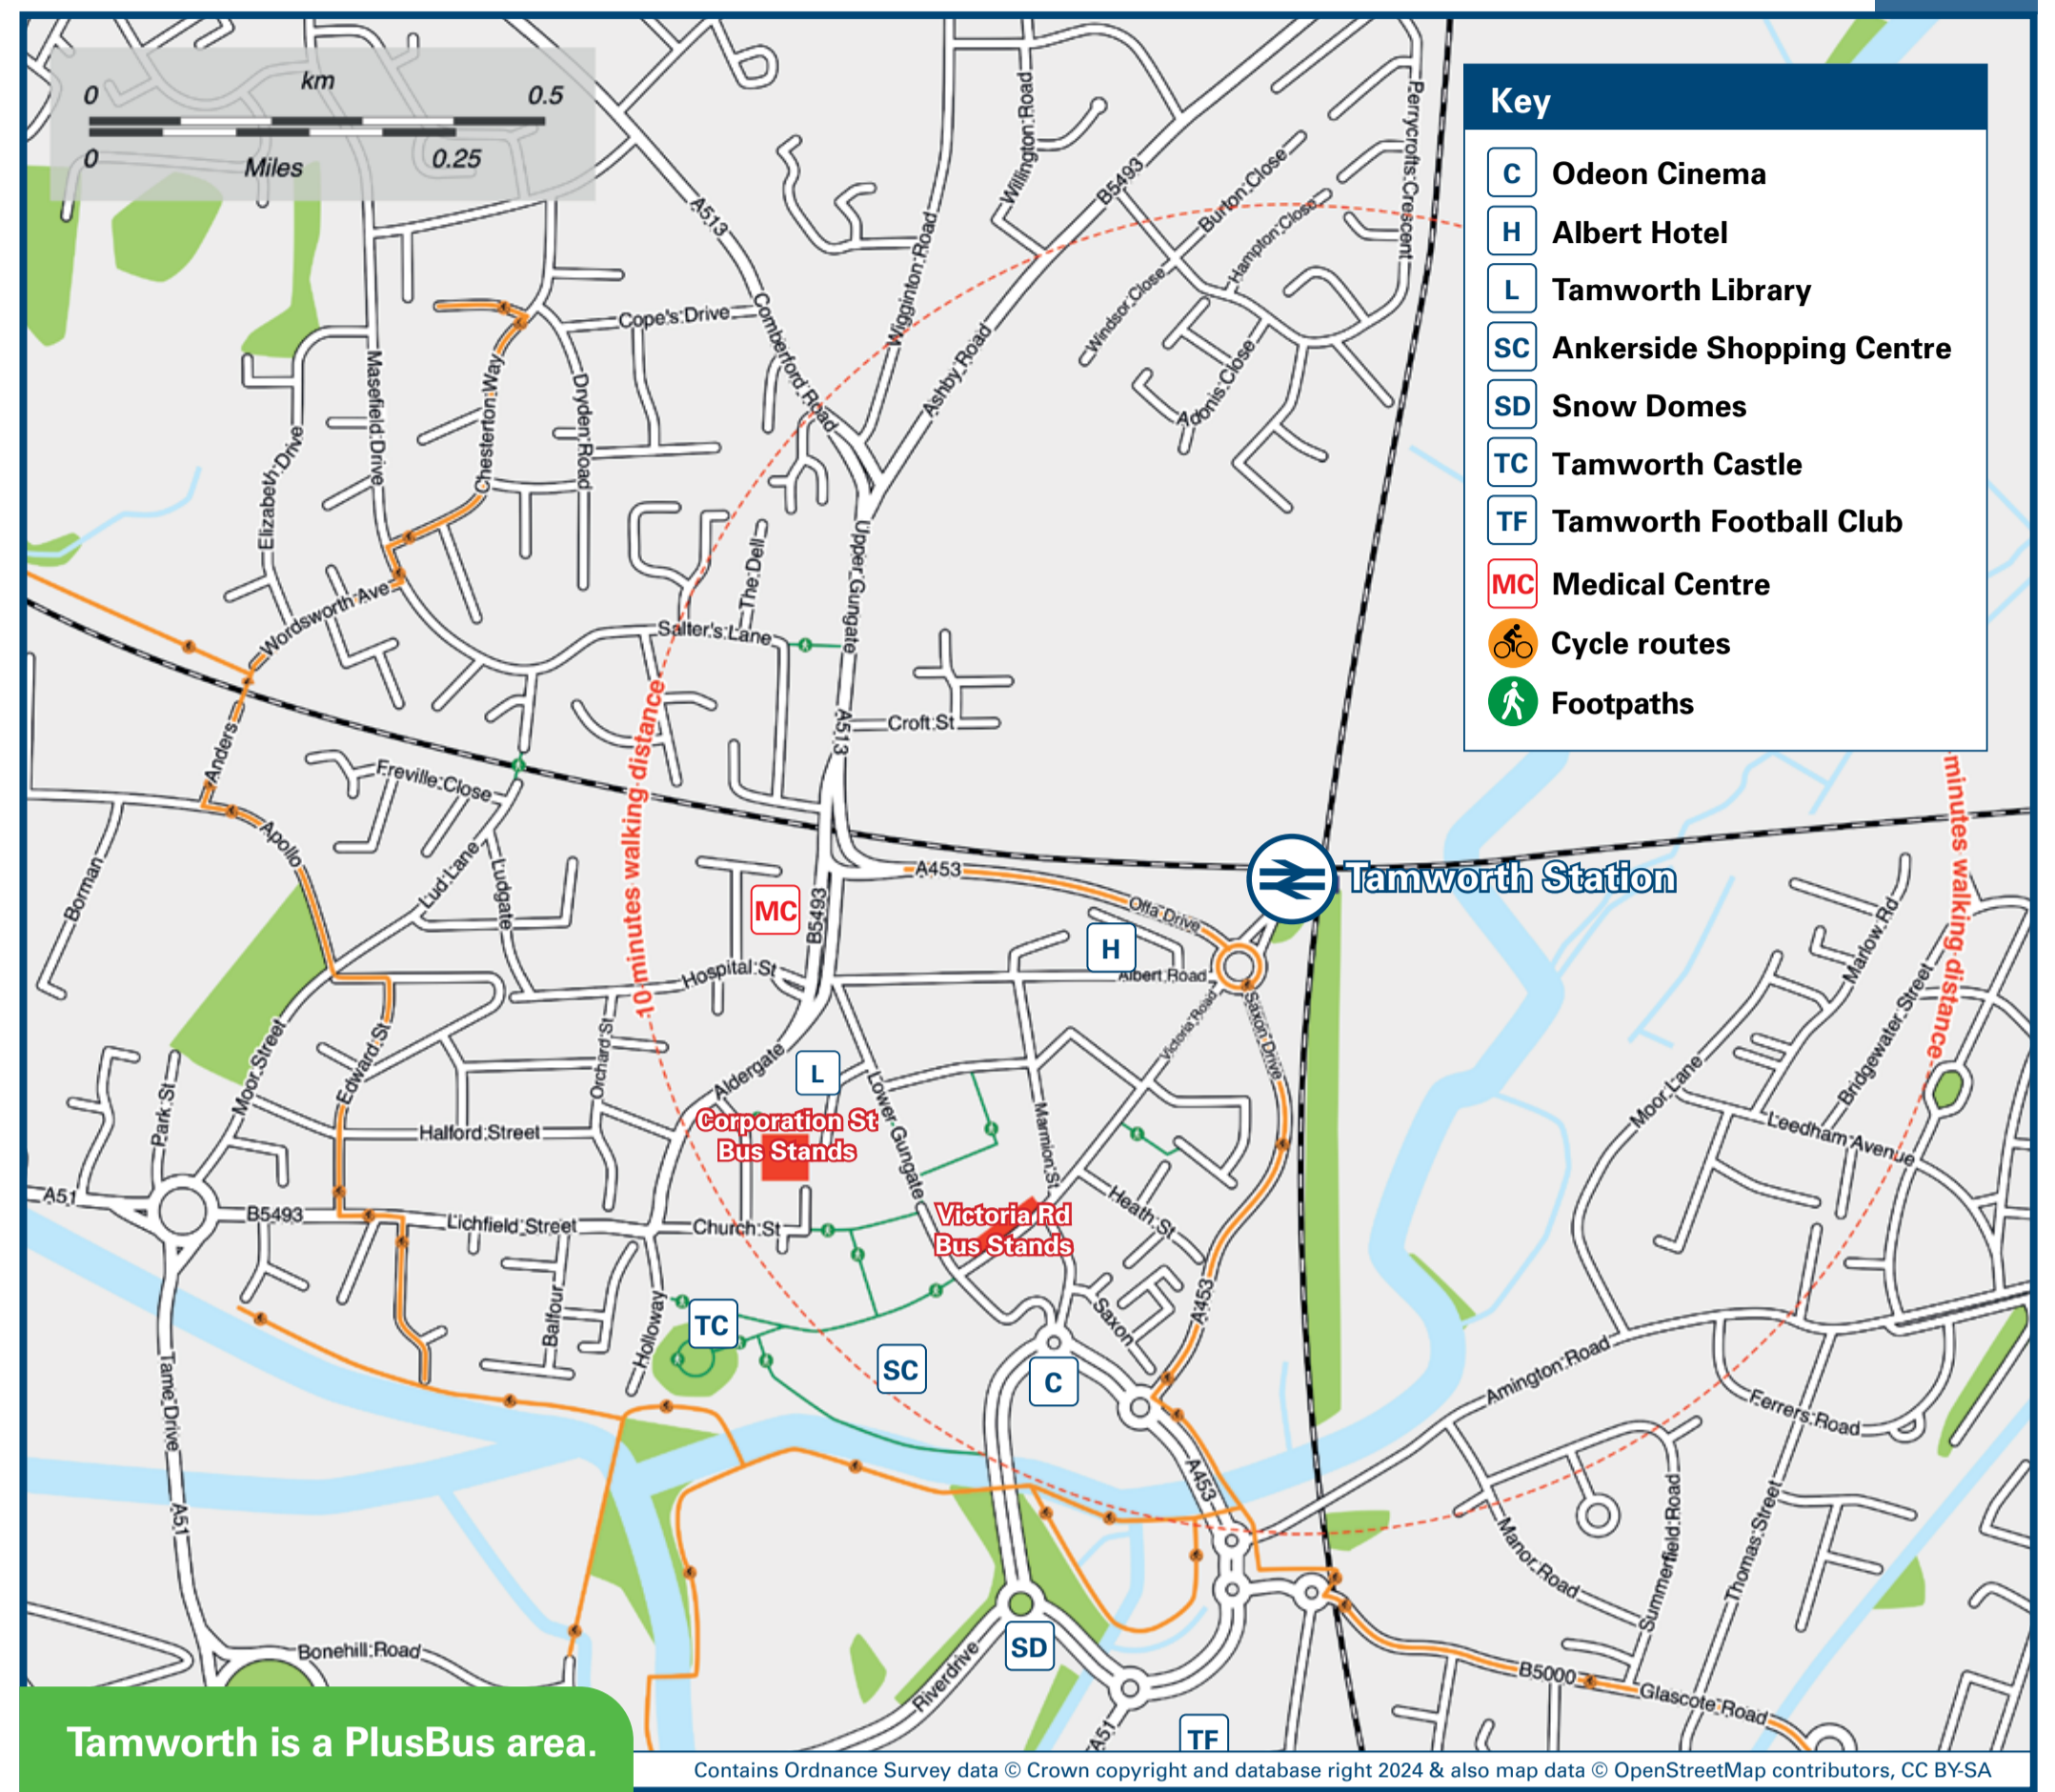

Local area map

PlusBus is a discount price 'bus pass' that you buy with your train ticket. It gives you unlimited bus travel around your chosen town, on participating buses. Visit www.plusbus.info

Main destinations by bus (Data correct at September 2024)

DESTINATION	BUS ROUTES	BUS STOP
Amington	785, 786	Albert Road
Arkall Farm Estate (Barley Crescent)	5	Victoria Road
Atherstone	65, 748+	Albert Road
Austrey	785, 786	Albert Road
Baddesley Ensor	748+	Albert Road
Bassetts Pole	110	Corporation Street
Belgrave	8	Victoria Road
Birch Coppice Business Park	66	Albert Road
Birchmoor	785, 786	Albert Road
Bonehill	110	Corporation Street
Clifton Campville	84*	Corporation Street
Coleshill	76	Victoria Road
Coleshill Parkway Station	76	Victoria Road
Coton Green/Leyfields	3	Corporation Street
Curdworth	76	Victoria Road
Dordon	65, 65A**, 66, 748+	Albert Road
Dosthill	15+, 76, 76A, 76B, 65A**	Victoria Road Albert Road
Drayton Bassett	Taxi from this Station #	Station Taxi Rank
Drayton Manor Park	Taxi from this Station # 110^	Corporation Street
Dunstall Park (Tamworth)	11	Corporation Street
Edingale	84*	Corporation Street
Elford	84*	Corporation Street
Fazeley	76, 76A, 110	Victoria Road Corporation Street
Gillway (Hill Top Avenue)	2	Rail Station
Glascoate (Glascoate Road)	4, 7, 7E	Victoria Road Albert Road
Glascoate (Leyland Road)	65, 65A**, 66, 748+	Victoria Road
Glascoate Heath (Silver Link Road)	4, 7E, 748+	Victoria Road Albert Road
Grendon	65, 748+	Albert Road
Harlaston	84*	Corporation Street
Haunton	84*	Corporation Street

DESTINATION	BUS ROUTES	BUS STOP
Hopwas	765, X65, X66	Corporation Street
Hurley	15+, 76A, 76B, 65A**	Victoria Road Albert Road
Hockley	8	Victoria Road
Kingsbury	15+, 76, 76A, 76B, 65A**	Victoria Road Albert Road
Lichfield (City Centre)	765, X65, X66	Corporation Street
Mercia Park	20*	Rail Station
Mile Oak	110	Corporation Street
Minworth	76	Victoria Road
Newton Regis	785, 786	Albert Road
Perry Crofts (Tamworth)	2, 20*	Victoria Road Rail Station
Piccadilly	15+, 76, 76A, 76B, 65A**	Victoria Road Albert Road
Polesworth	65, 65A**, 66, 748+, 785, 786	Albert Road
Shutlington	785, 786	Albert Road
Sir Robert Peel Hospital	110	Corporation Street
Sutton Coldfield	110(Direct), 76(via Coleshill)	Corporation Street Victoria Road
Stonydelph (Glascoate Road)	7, 7E, 65, 65A**, 66, 748+, 786	Victoria Road Albert Road
Stonydelph (Pennymoor Road)	7, 7E	Victoria Road
Tamworth Football Club (The Lamb Ground)^^^	8, 15, 76B	Victoria Road Albert Road
Tamworth Town Centre (Corporation Street)	65, 66, 748+, 785, 786	Rail Station
Tamworth Town Centre (Victoria Road)	2	Rail Station
Two Gates (for Wilnecote Station)	15+, 76, 76A, 76B, 65A**	Victoria Road Albert Road
Ventura Park	2, 11, 65A**	Rail Station Corporation Street Albert Road
	76, 76A	Victoria Road
	110	Corporation Street