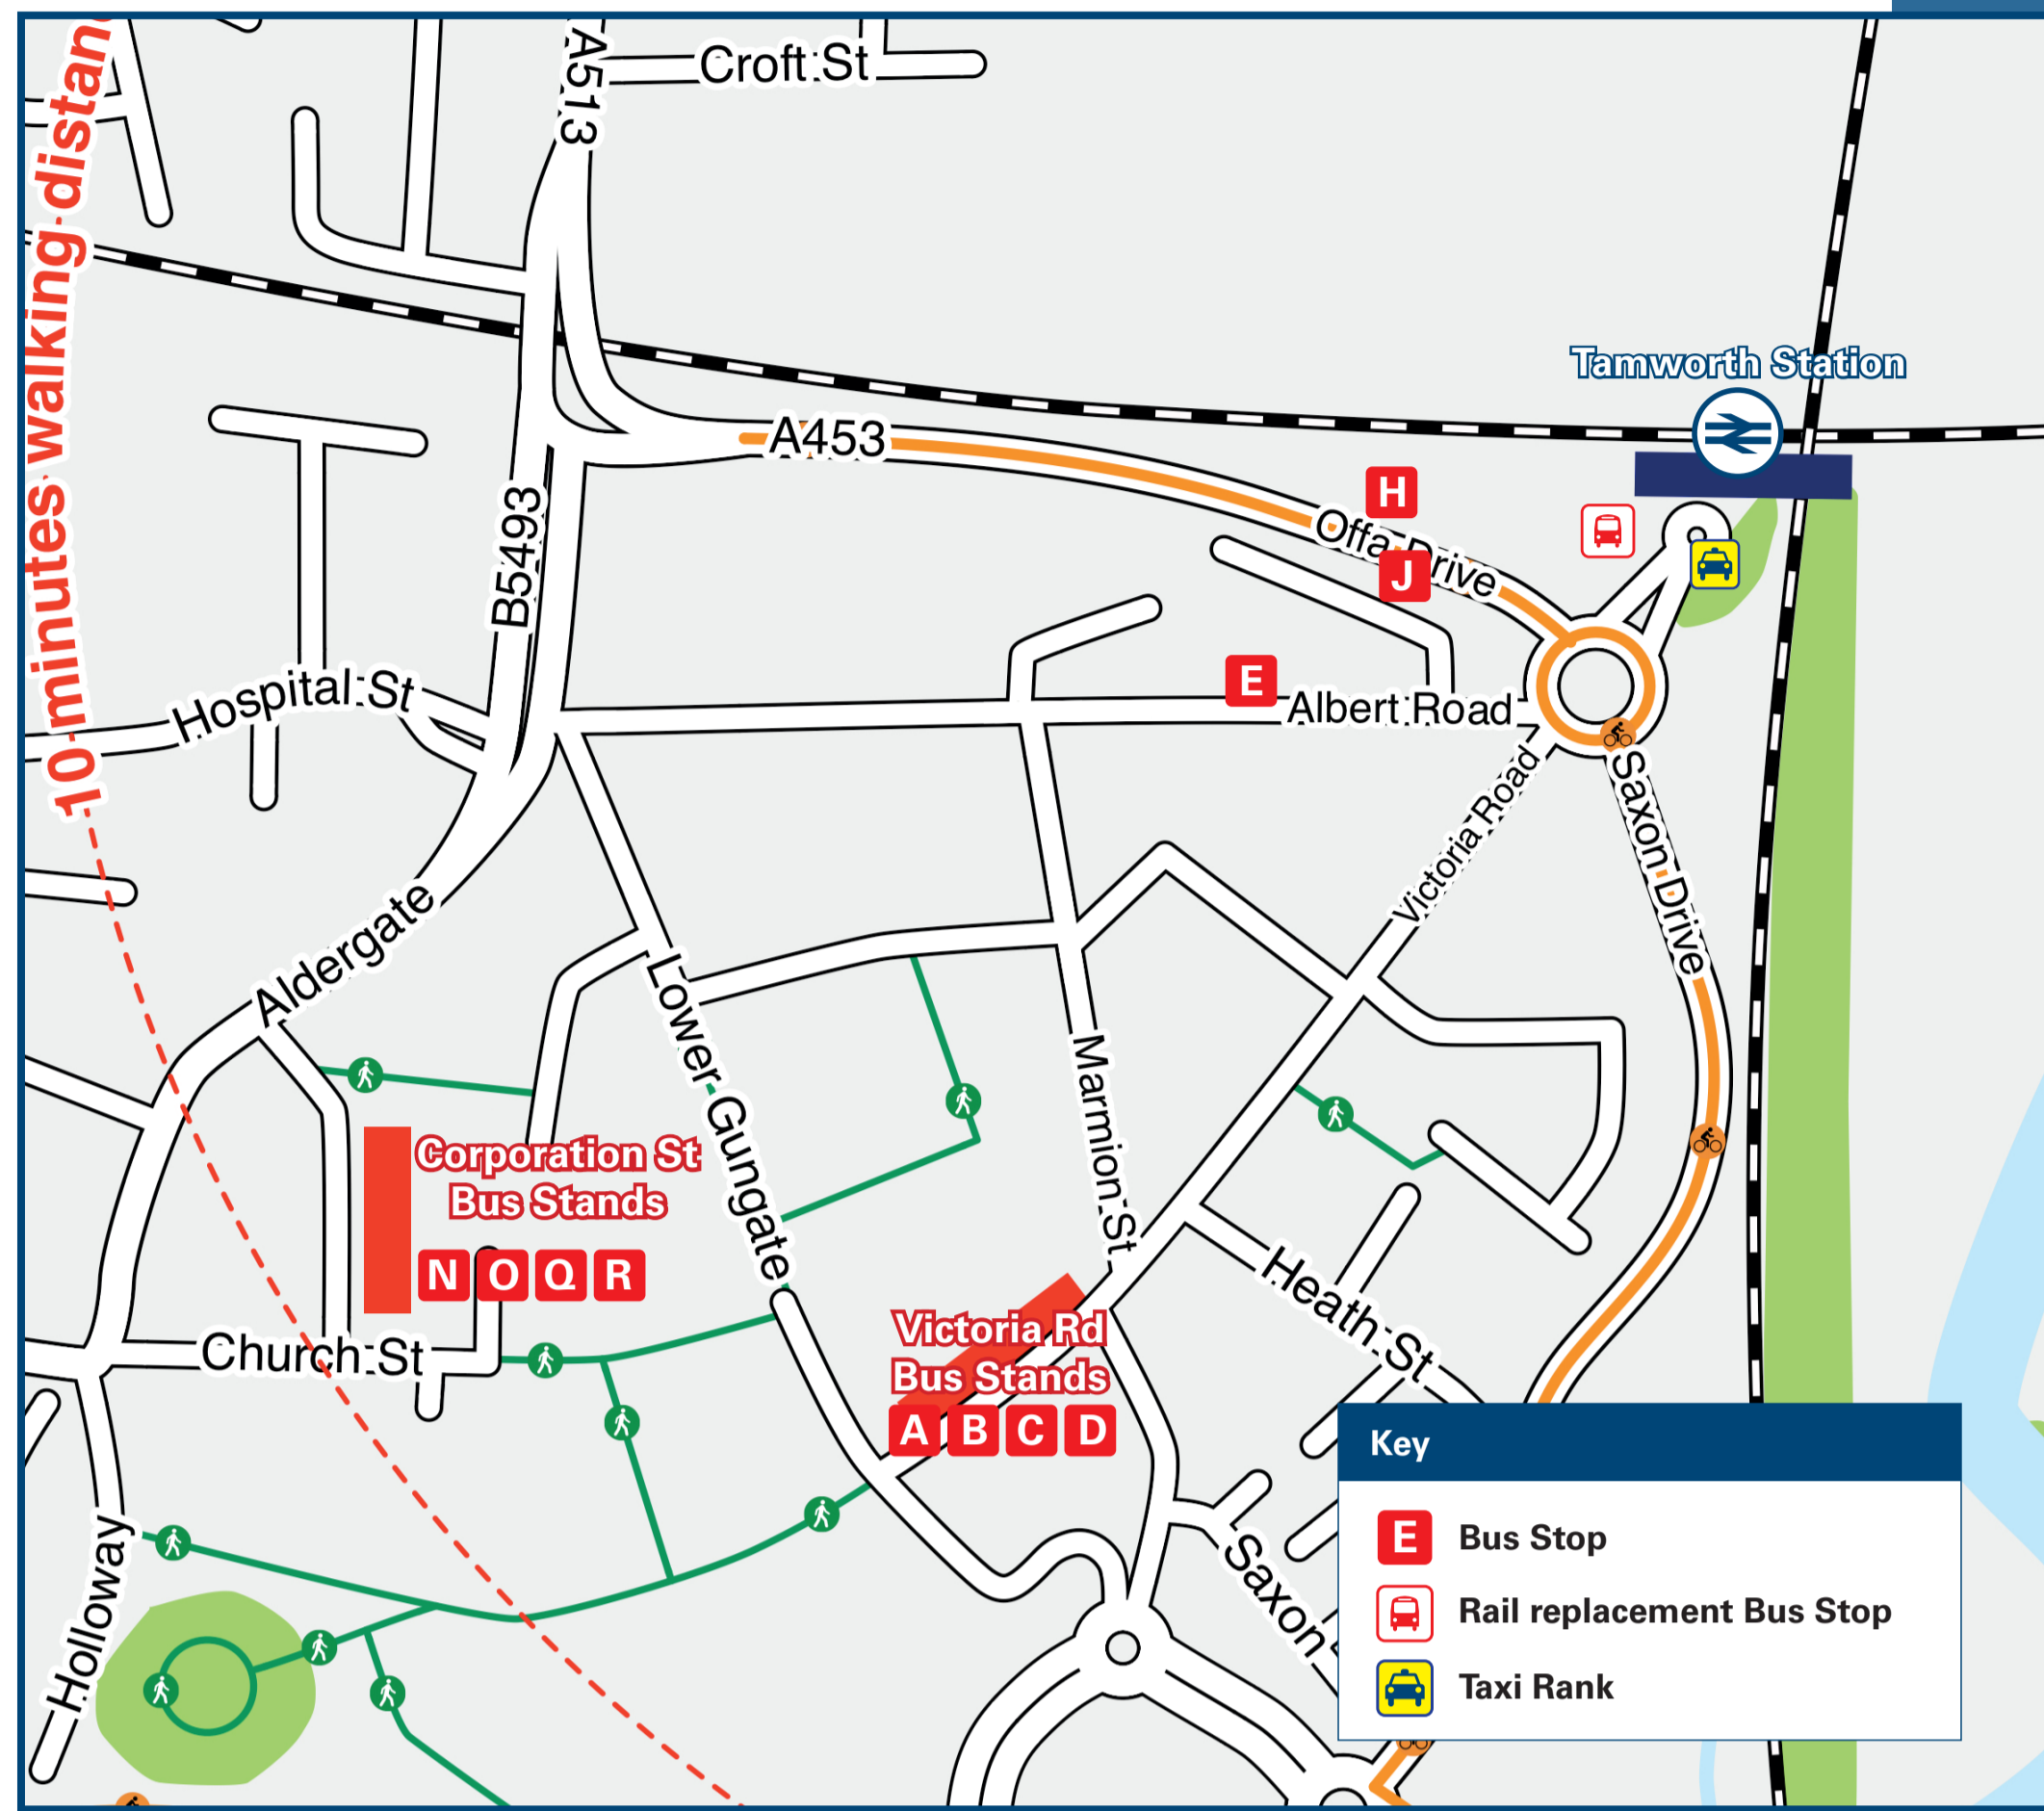

Tamworth Station

Onward Travel Information

Buses and Taxis

Rail replacement buses/coaches will collect from outside the station entrance.