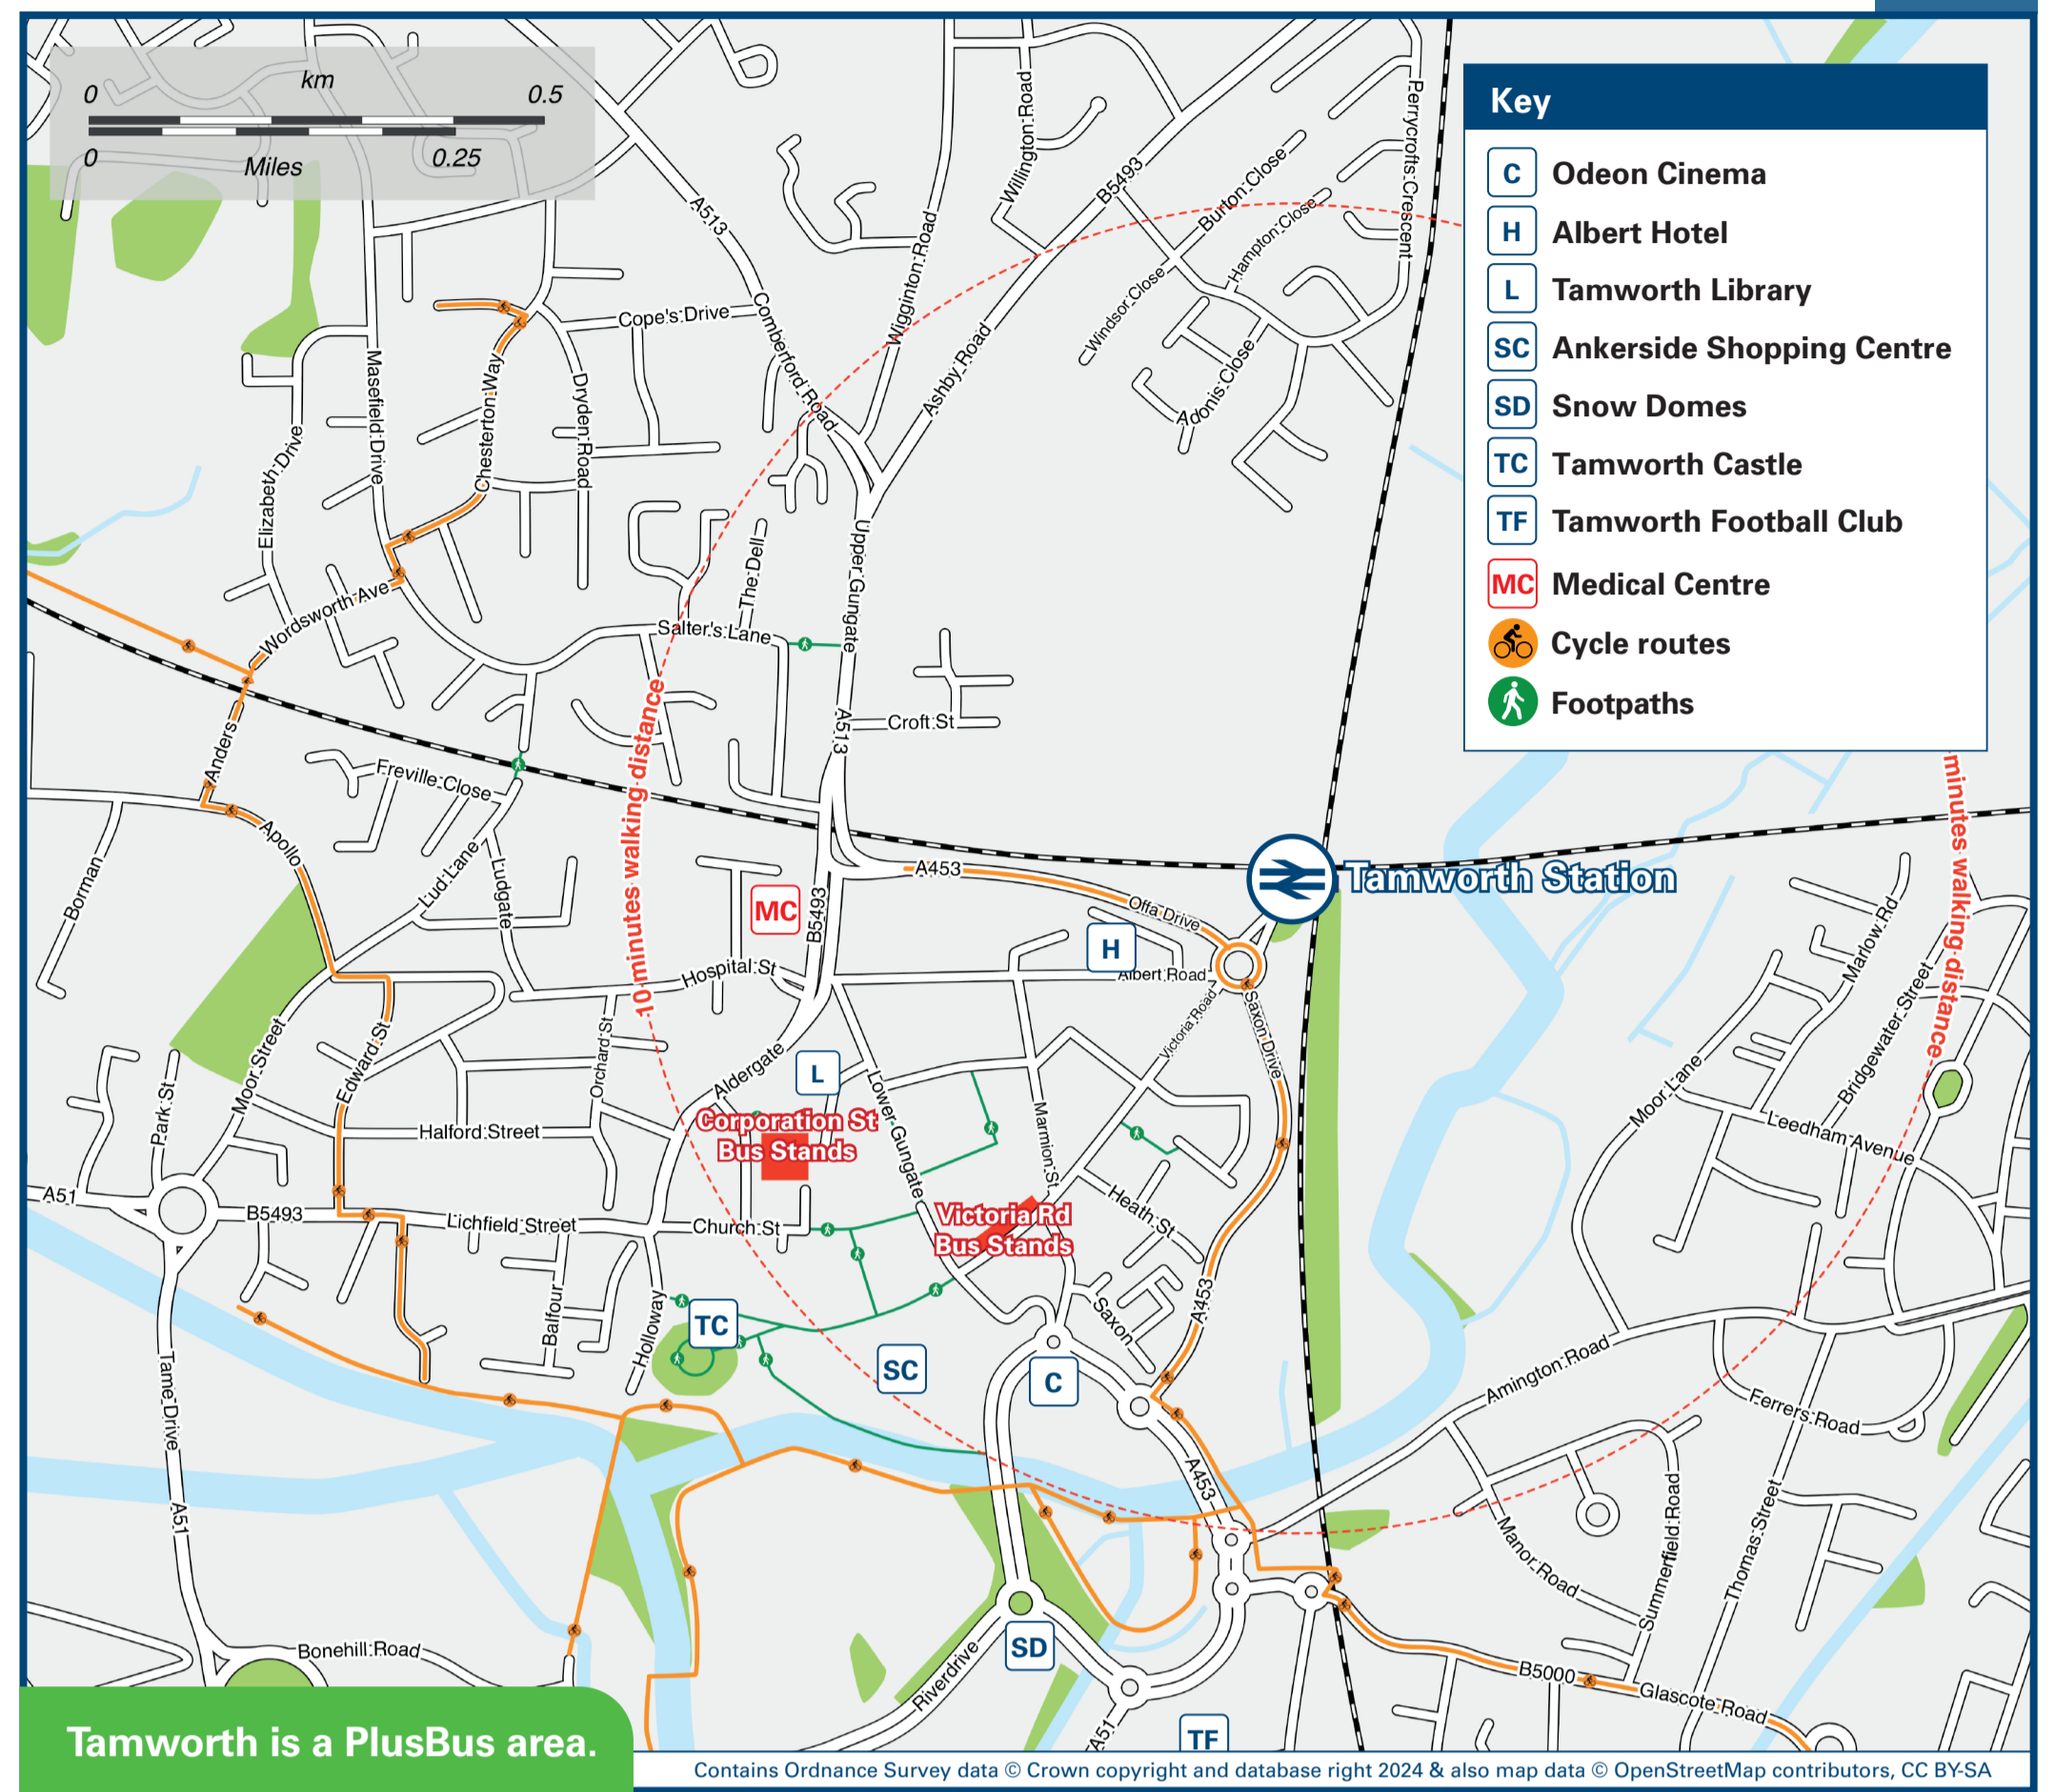

Local area map

Main destinations by bus (Data correct at July 2024)

DESTINATION	BUS ROUTES	BUS STOP
Amington	785, 786	Albert Road
Atherstone	5	Victoria Road
Austrey	65, 748+	Albert Road
Baddesley Ensor	766, 767	Corporation Street
Bassetts Pole	785, 786	Albert Road
Baxterley	748+	Albert Road
Belgrave	766	Corporation Street
Birch Coppice Business Park	110	Corporation Street
Birchmoor	766	Corporation Street
Bonehill	766	Corporation Street
Clifton Campville	84*	Corporation Street
Coleshill	76	Victoria Road
Coleshill Parkway Station	76	Victoria Road
Coton Green/Leyfields	3	Corporation Street
Curdworth	76	Victoria Road
Dordon	65, 65A**, 748+	Albert Road
Dosthill	766, 767	Corporation Street
Drayton Bassett	15+, 76, 76A, 76B	Victoria Road
Drayton Manor Park	65A**	Albert Road
Dunstable Park (Tamworth)	88+	Corporation Street
Edingale	Taxi from this Station #	Station Taxi Rank
Elford	110^	Corporation Street
Fazeley	11	Corporation Street
Gillway (Hill Top Avenue)	84*	Corporation Street
Glascote (Glascote Road)	84*	Corporation Street
Glascote (Leyland Road)	76, 76A	Victoria Road
Glascote Heath (Silver Link Road)	110	Corporation Street
Grendon	2	Rail Station
Harlaston	4, 7, 7E	Victoria Road
Haunton	65, 65A**, 748+	Albert Road
	4	Victoria Road
	4, 7E	Victoria Road
	748+	Albert Road
	65, 748+	Corporation Street
	766, 767	Corporation Street
	84*	Corporation Street
	84*	Corporation Street

DESTINATION	BUS ROUTES	BUS STOP
Hopwas	765, X65	Corporation Street
Hurley	15+, 76A, 76B	Victoria Road
Hockley	65A**	Albert Road
Kingsbury	8	Victoria Road
Lichfield (City Centre)	15+, 76, 76A, 76B	Victoria Road
Mercia Park	65A**	Albert Road
Mile Oak	766	Corporation Street
Minworth	765, X65	Corporation Street
Newton Regis	20*	Rail Station
Perry Crofts (Tamworth)	110	Corporation Street
Piccadilly	76	Victoria Road
Polesworth	65A**	Albert Road
Shuttington	766	Corporation Street
Sir Robert Peel Hospital	785, 786	Corporation Street
Sutton Coldfield	785, 786	Corporation Street
Stonydelph (Glascote Road)	110	Corporation Street
Stonydelph (Pennymoor Road)	76	Victoria Road
Tamworth Football Club (The Lamb Ground)	7, 7E	Victoria Road
Tamworth Town Centre (Corporation Street)	65, 65A**, 748+	Albert Road
Tamworth Town Centre (Victoria Road)	785, 786	Corporation Street
Two Gates (for Wilnecote Station)	4, 7, 7E	Victoria Road
Ventura Park	8	Victoria Road
	15, 76B	Victoria Road
	65, 65A**, 748+	Albert Road
	65, 748+, 785, 786	Rail Station
	2	Rail Station
	15+, 76, 76A, 76B	Victoria Road
	65A**	Albert Road
	2	Rail Station
	11, 766, 767	Corporation Street
	65A**	Albert Road
	76, 76A	Victoria Road
	88+, 110	Corporation Street

DESTINATION	BUS ROUTES	BUS STOP
Warton	785, 786	Albert Road
Whitehouse Common	110	Corporation Street
Whittington Barracks	765, X65	Corporation Street
Whittington Village	765	Corporation Street
Wood End	15+, 76A, 76B	Victoria Road
	65A**	Albert Road
	766	Corporation Street