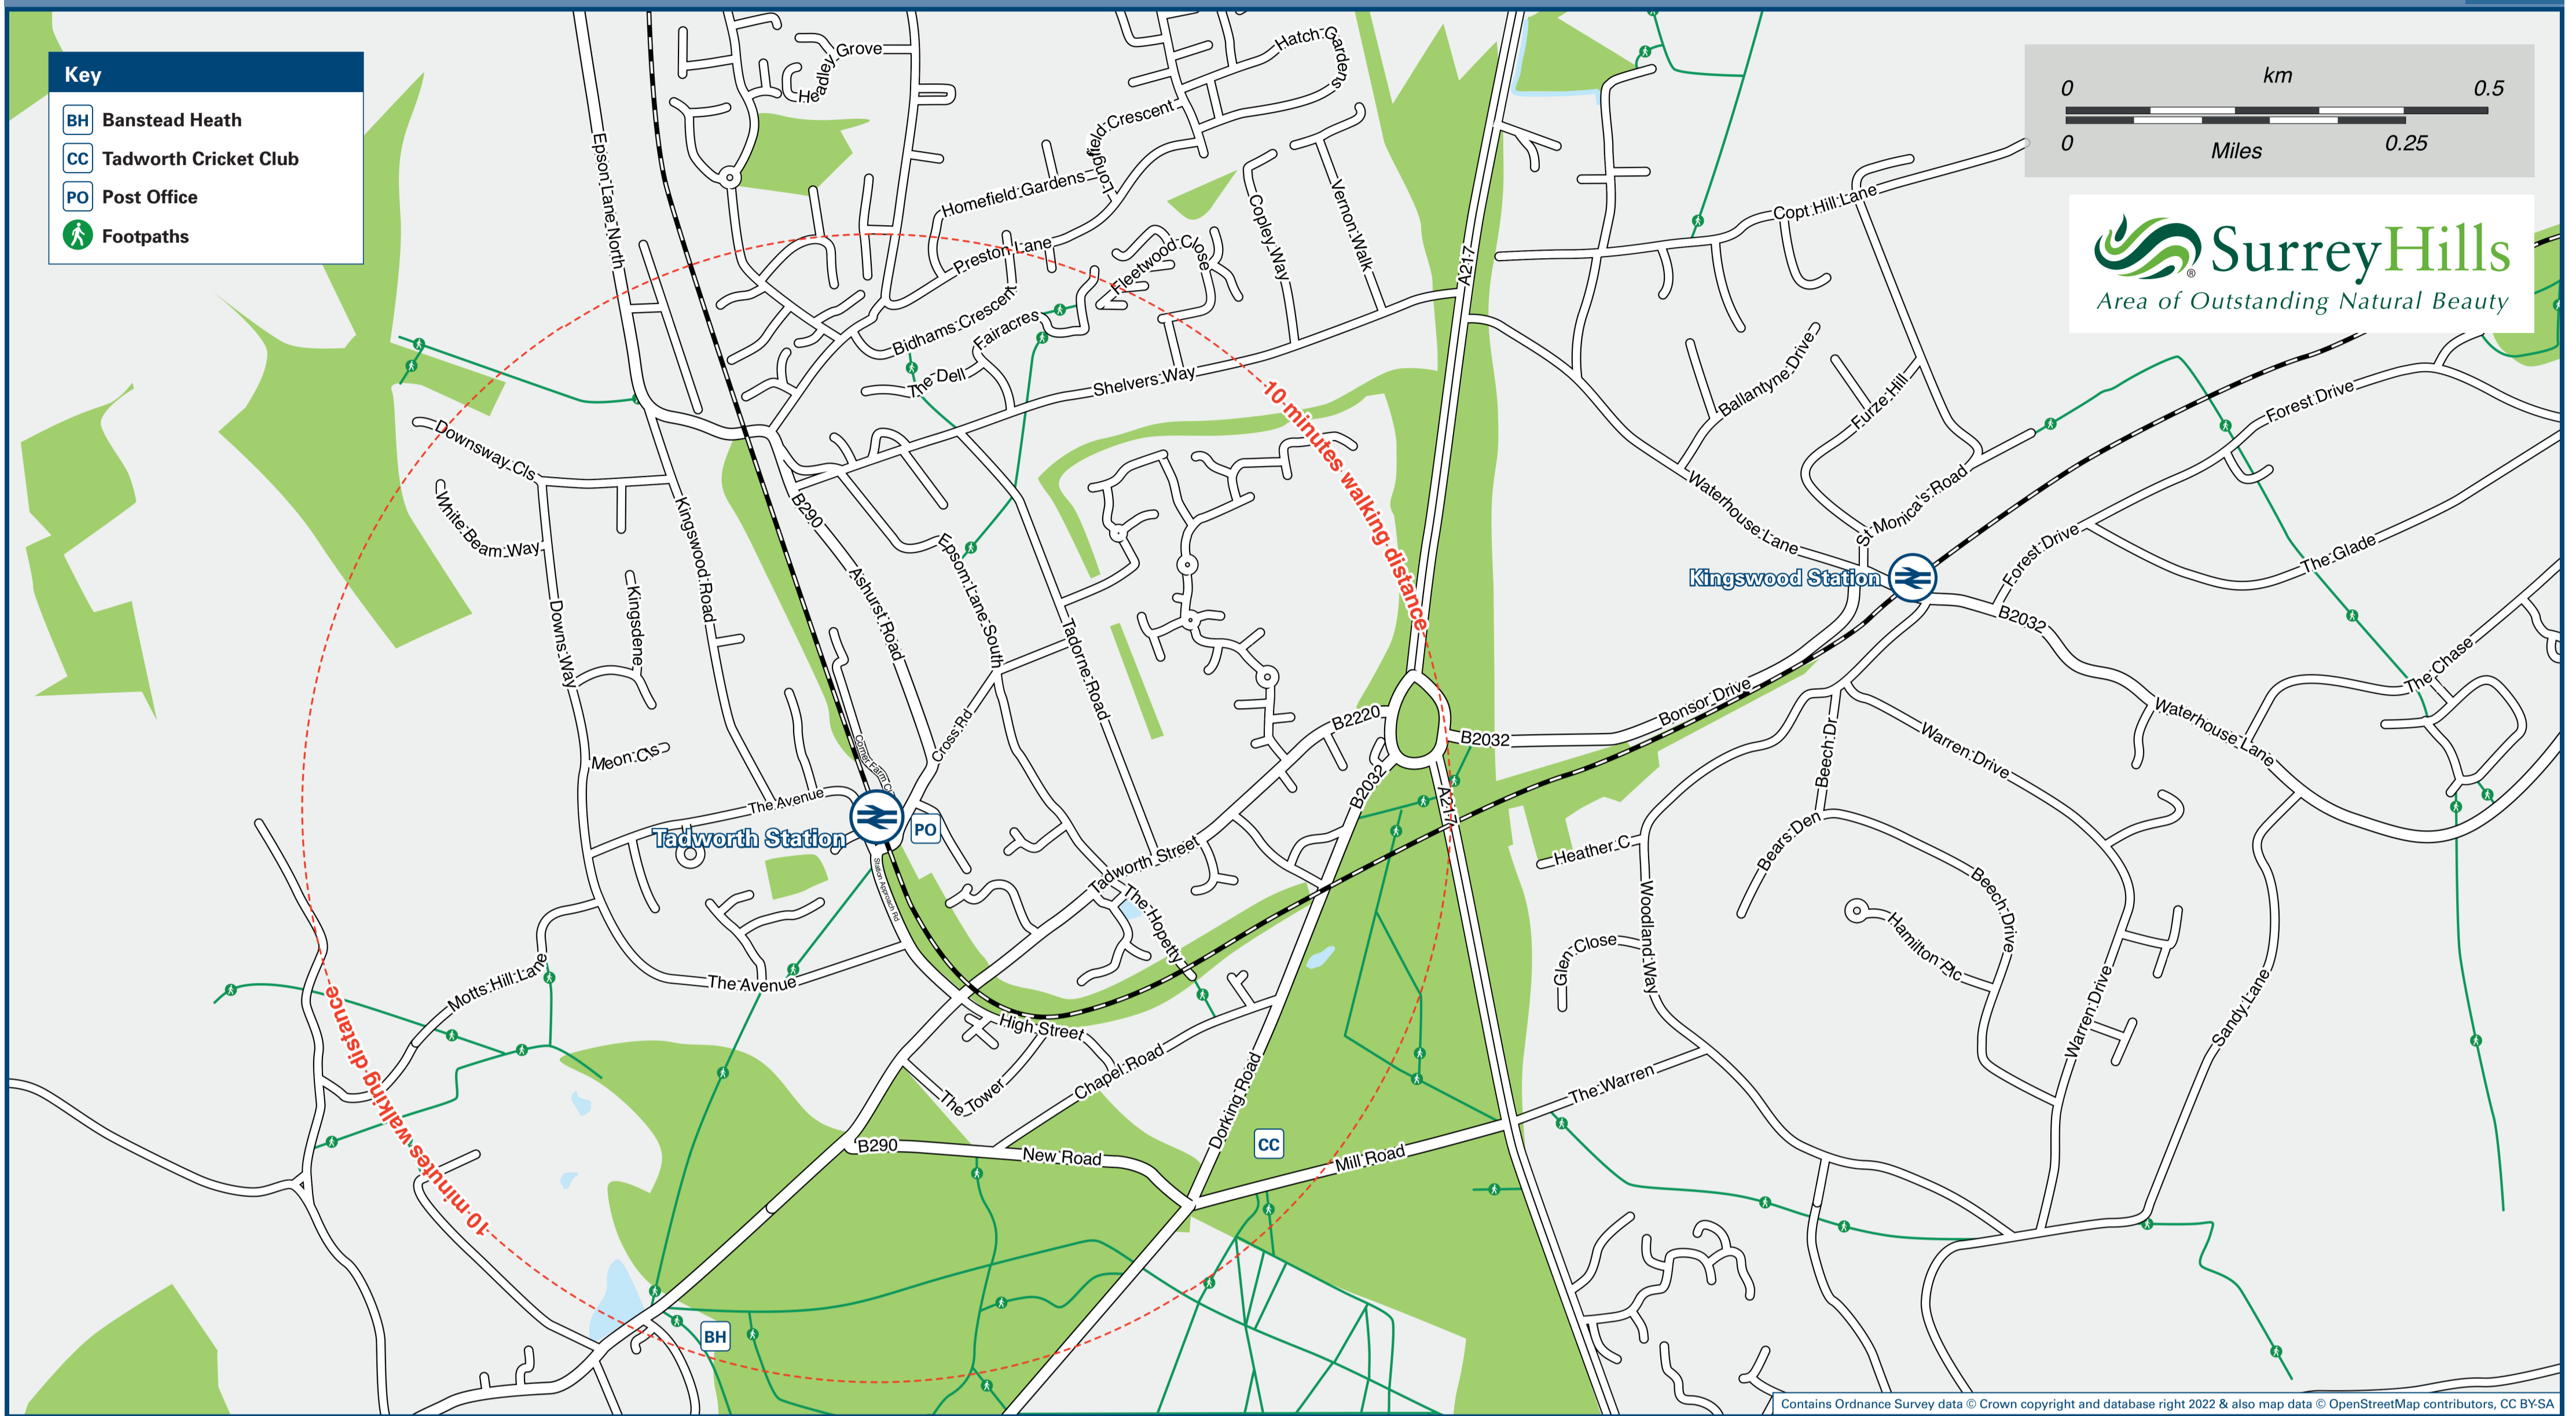

Tadworth Station

Onward Travel Information

Local area map