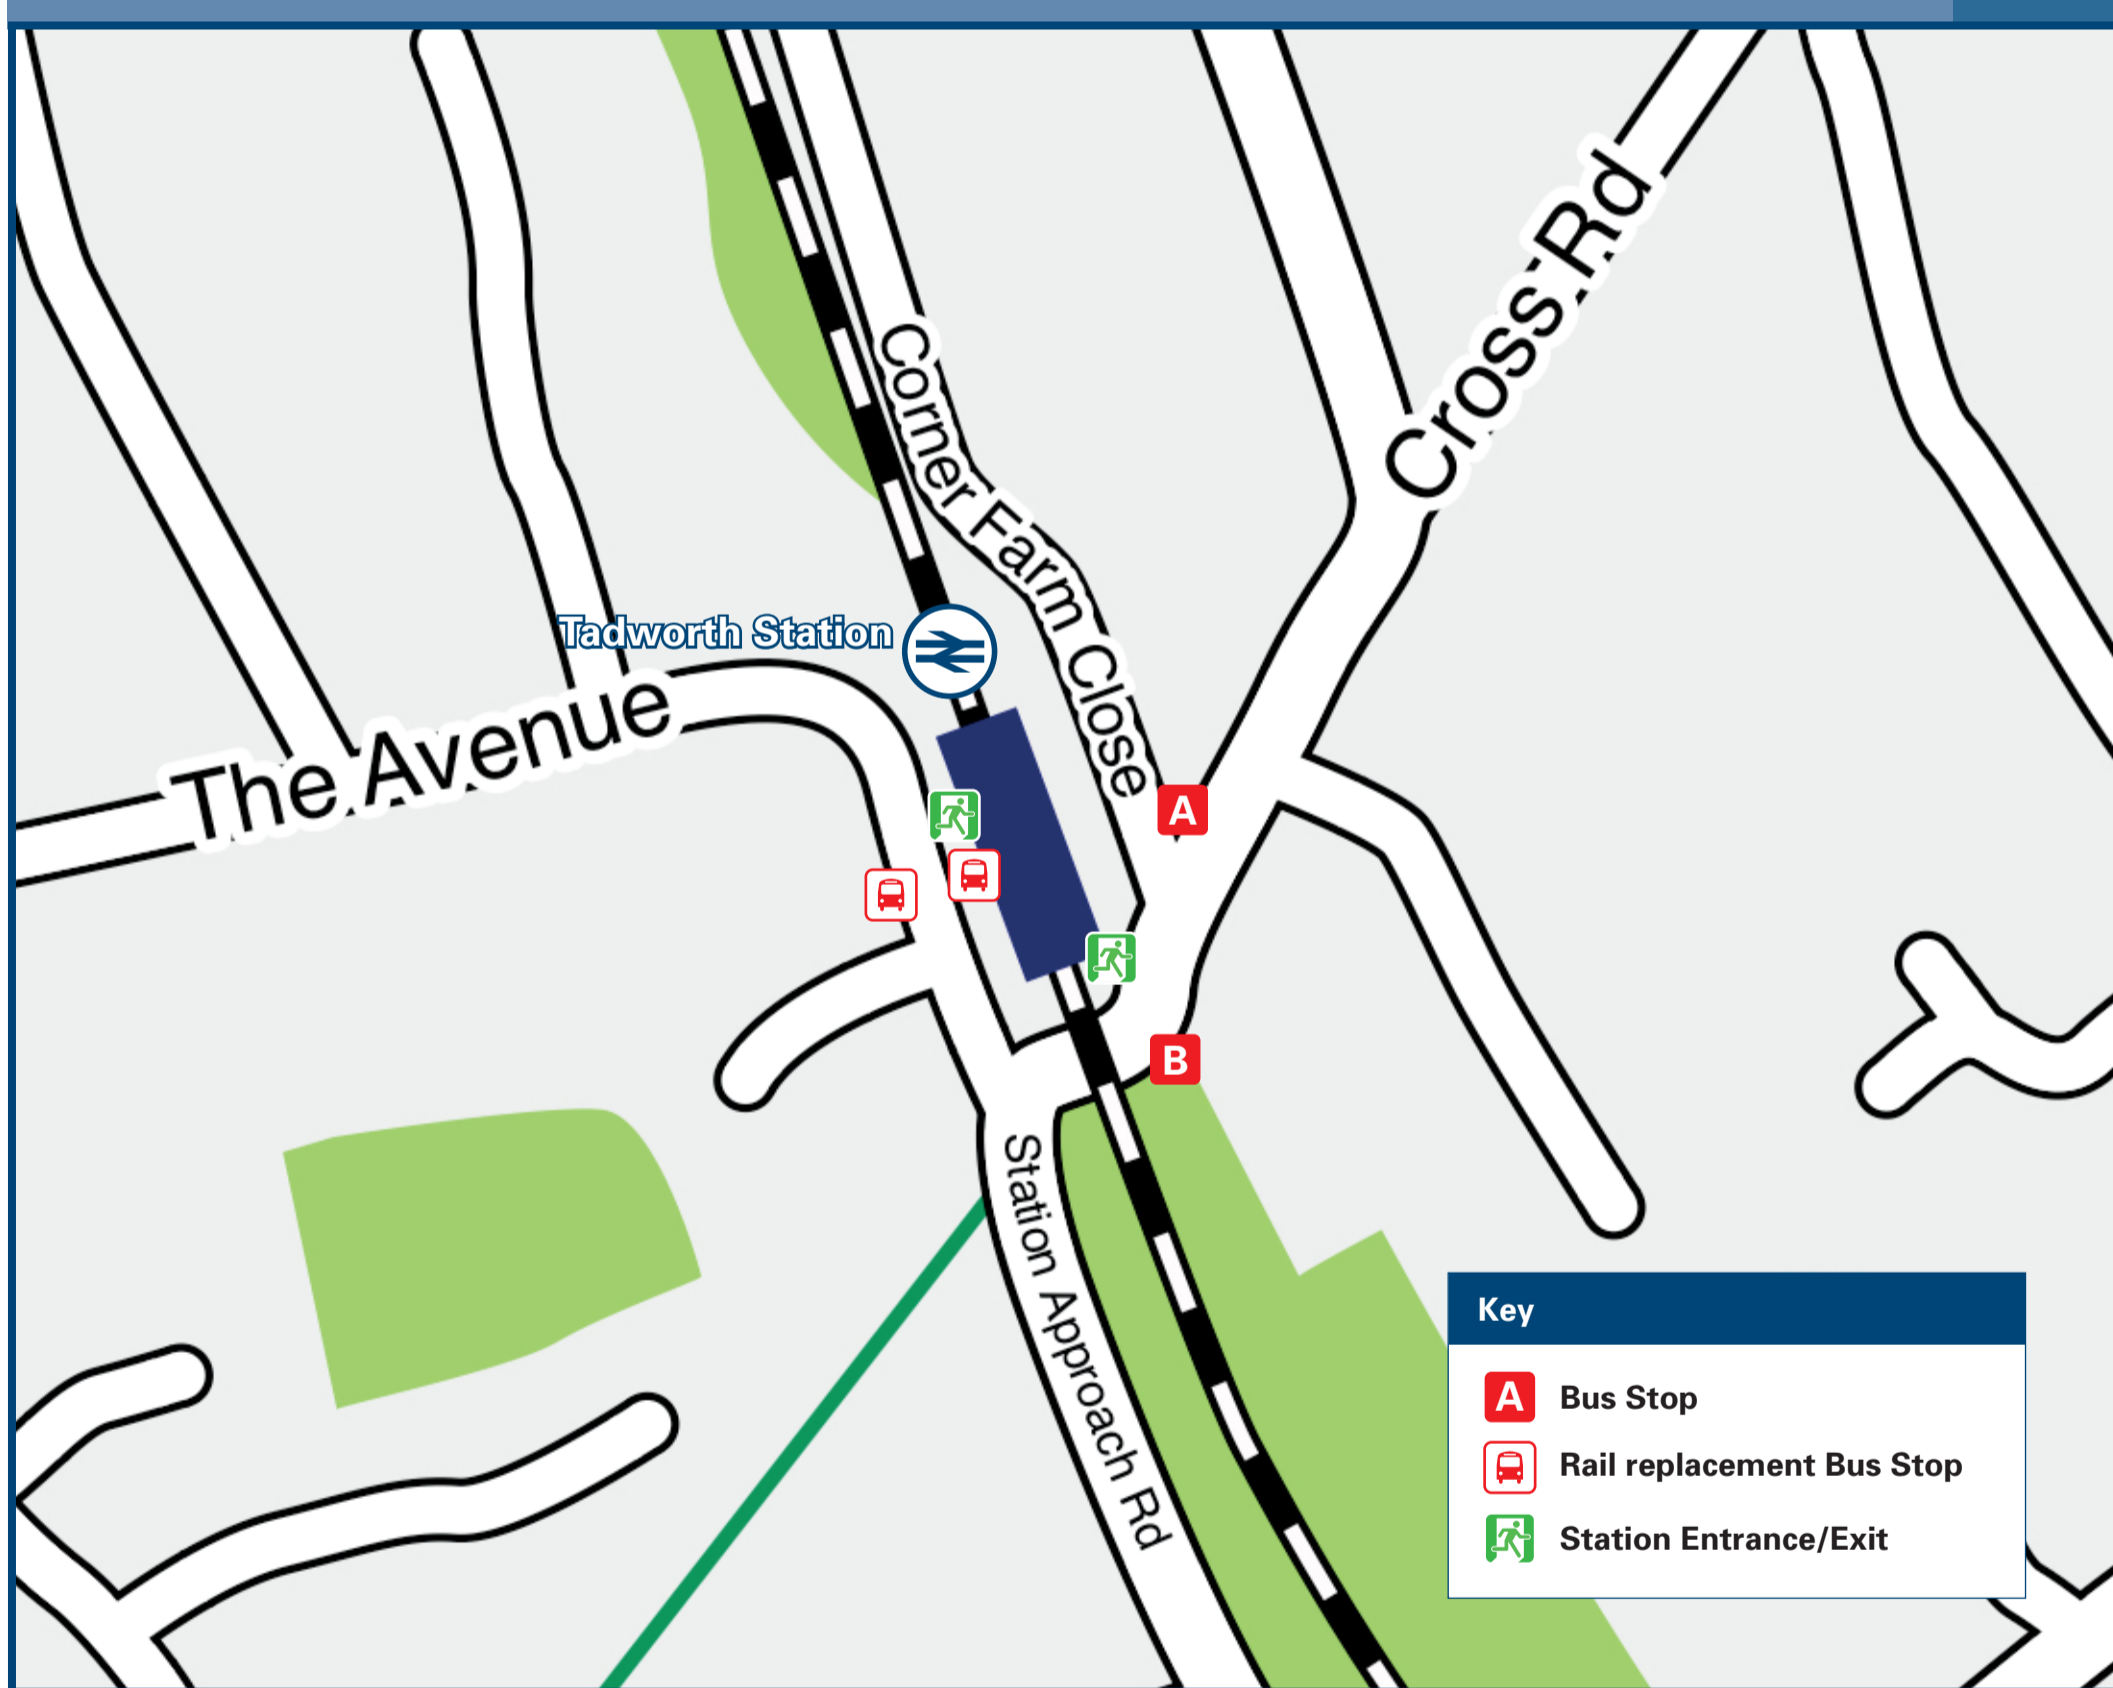

Buses

Rail replacement buses depart from outside the station on The Avenue (see map above).

Main destinations by bus

(Data correct at April 2023)

DESTINATION	BUS ROUTES	BUS STOP
Banstead (Town Centre / Marks & Spencer)	420	A
Belmont	420	A
Burgh Heath	420	A
Crawley (Bus Station)	420, 460	B
Epsom Race Course (Main Entrance)	460	A
Epsom Town Centre (Clock Tower)	460	A
Gatwick Airport (South Terminal)	460	B
Lower Kingswood	420, 460	B
Margery	420, 460	B
Preston (Marbles Way)	460	A
Preston (Merland Rise, for Sports Centre)	420	A
Redhill (Bus Station near to Rail Station)	420, 460	B
Reigate (Railway Station)	420, 460	B
Reigate (Town Centre)	420, 460	B
Sutton Common (Bus Garage)	420	A
Sutton Station	420	A
Tattenham Corner (Great Tattenhams)	420, 460	A
Walton Oaks (Pfizer UK)	420#, 460#	B
Walton-on-the-Hill	460	B

Notes

Bus routes 420 and 460 operate daily.
For bus times and other bus service enquiries, please contact Traveline on 0871 200 22 33 or contact the bus operator: Metrobus on 01293 449 191.
Limited journeys on Mondays to Fridays only to Walton Oaks, please check timetables.
AONB Surrey Hills (AONB) www.surreyhills.org
☺ Direct trains operate to this destination from this station.

Taxis

Tadworth Station has no taxi rank or cab office. Advance booking is essential, please consider using the following local operators: (Inclusion of this number doesn't represent any endorsement of the taxi firm)

Amber Cars
01737 817 999

James Cars
01737 813 393

Kingswood Cars
01737 652 365

Further information about all onward travel

Local Cycle Info reigate-banstead.gov.uk For more information about cycle routes.	National Cycle Info sustrans.org.uk Sustrans is the UK's leading sustainable transport charity.	Bus Times See timetable displays at bus stops. www.traveline.info 0871 200 22 33 call 0047 15p per minute plus your phone company's access charge	NextBuses Find the bus times for your stop. Search for a bus stop by entering a postcode, street & town or a stop name & town.	PlusBus plusbus.info A discount price 'bus pass' that you buy with your train ticket. It gives you unlimited bus travel around your chosen town, on participating buses.

National Rail Enquiries

Online nationalrail.co.uk	NRE App Free National Rail Enquiries app for iOS and Android	Social Media facebook.com/nationalrailenq @nationalrailenq	Alert Me You can sign up to Alert Me messages on the National Rail Enquiries website where you can receive train and platform notifications directly to your smart phone. nationalrail.co.uk/alertme	Contact Centre 03457 48 49 50 Calls cost no more than calls to geographic numbers (01 or 02) and may be recorded.	PlusBike nationalrail.co.uk/plusbike For more information.

National Rail
Britain's train companies working together