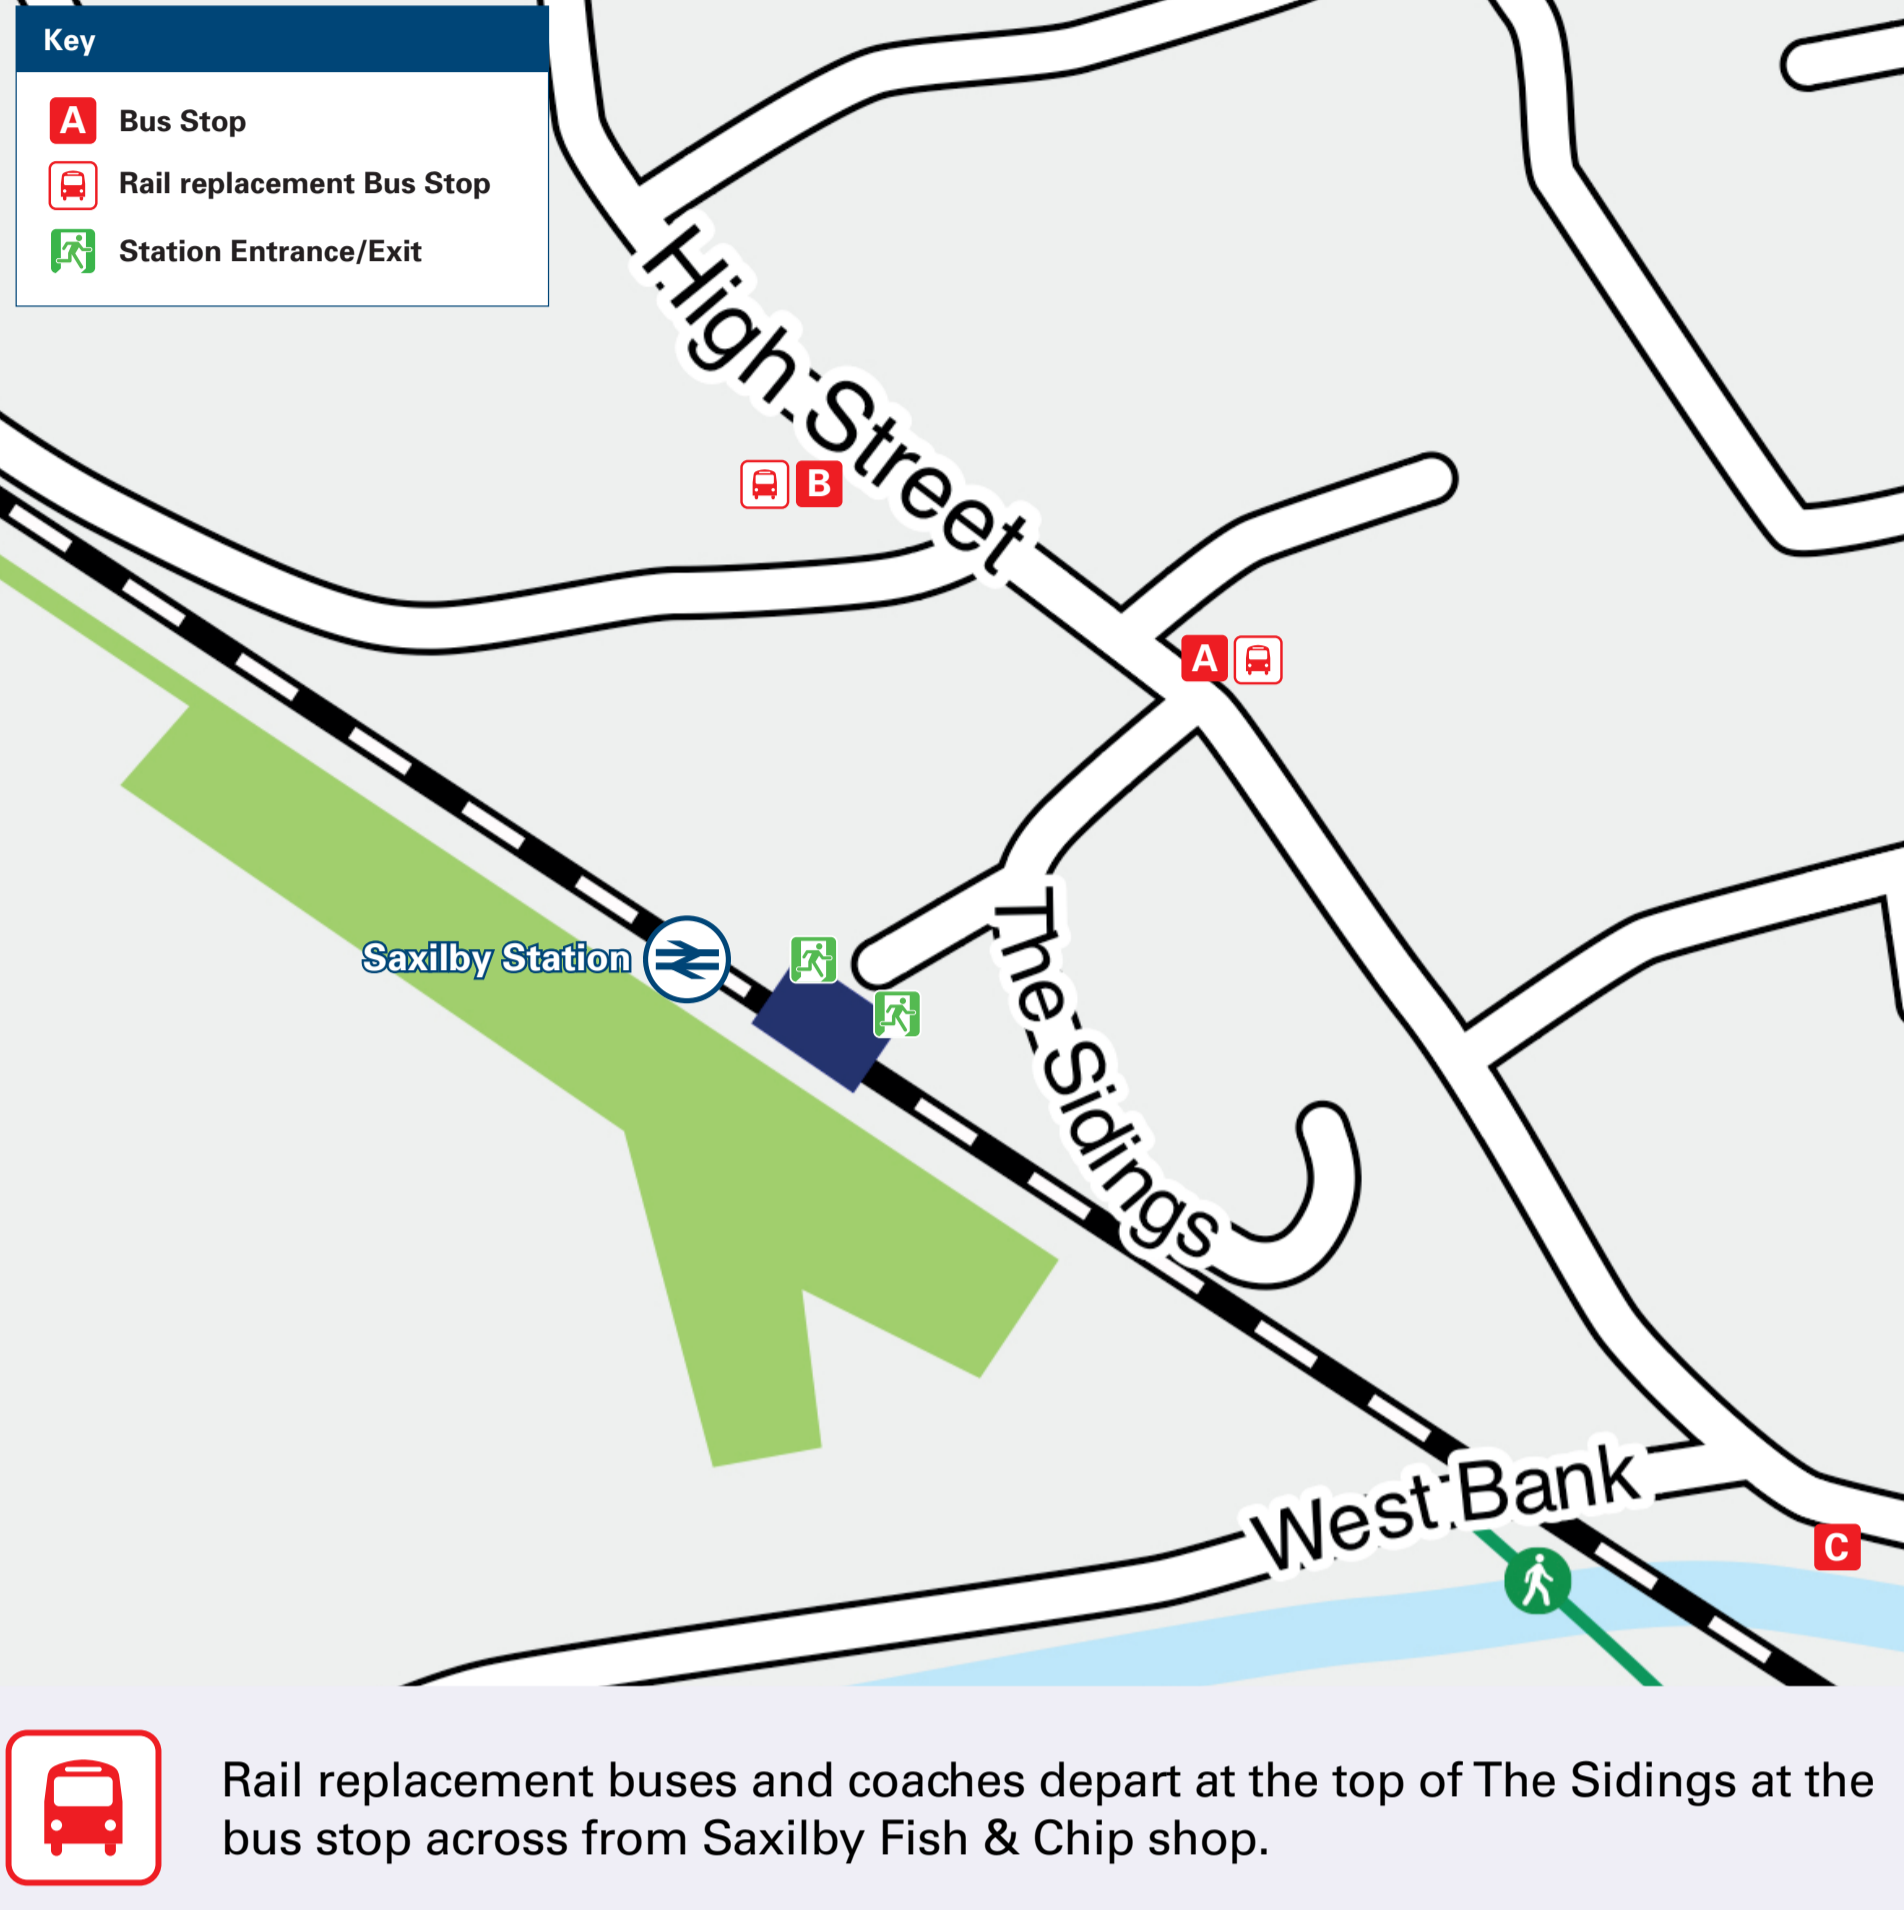

Onward Travel Information

Saxilby Station

Buses

Rail replacement buses and coaches depart at the top of The Sidings at the bus stop across from Saxilby Fish & Chip shop.

Local area map

Main destinations by bus

(Data correct at May 2026)

DESTINATION	BUS ROUTES	BUS STOP	DESTINATION	BUS ROUTES	BUS STOP	DESTINATION	BUS ROUTES	BUS STOP
Burton Waters	77	A	Marton	106*, 107*	B, C	Torksey	106*, 107*	B, C
Fenton	106*, 107*	B, C	Newton on Trent	106*	B, C	Upton	106*	B, C
Gainsborough	100, 106*, 107*	B, C	10 - 15 minutes walk from this station (see local area map)			Willingham-by-Stow	100, 106*	B, C
Kexby	100, 106*	B, C	Saxilby (Church Road)	100	B, C			
Knaith Park	100, 106*, 107*	B, C	Saxilby (Manor Road, Mill Lane)	10 - 15 minutes walk from this station (see local area map)				
Lea	100, 106*, 107*	B, C	Stow	100, 106*	B, C			
Lincoln	77, 100, 106*, 107*	A	Sturton-by-Stow	100, 106*	B, C			

* Bus routes 106 & 107 operate limited daytime services on Mondays to Saturdays, only. No evenings or Sundays services.

Direct trains operate to Gainsborough Lea Road and Lincoln from Saxilby station.

Taxis