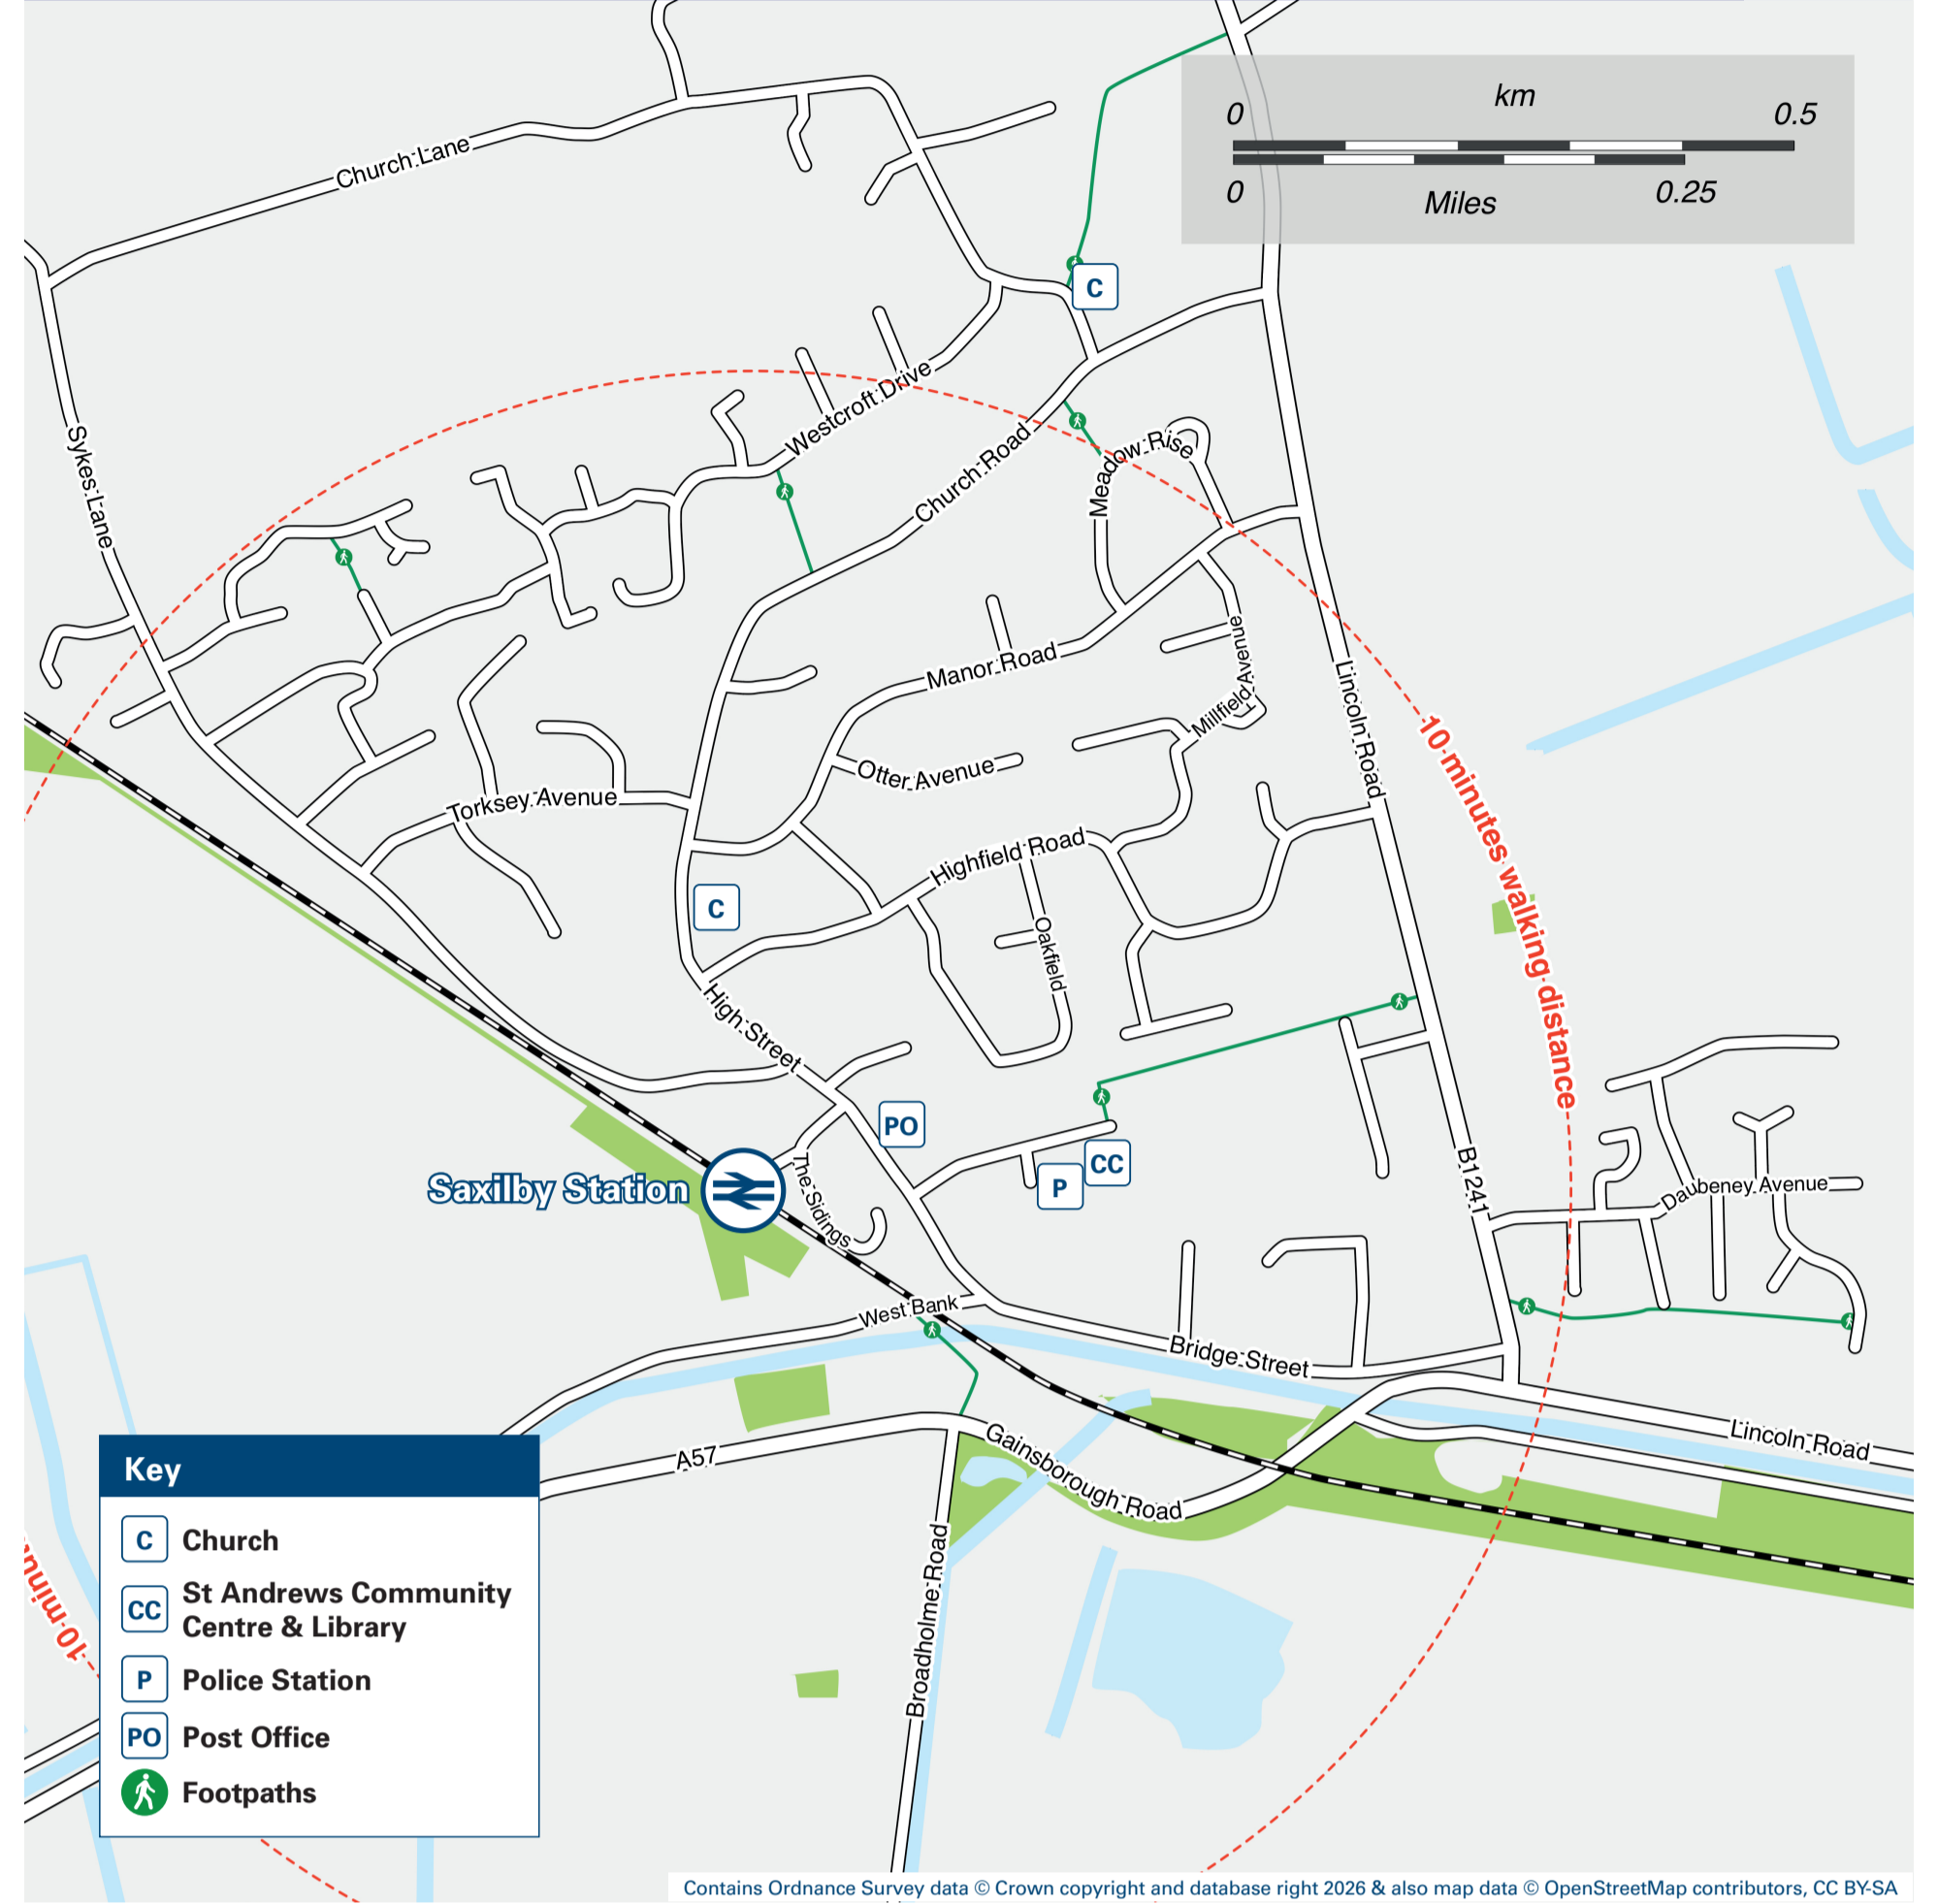

Onward Travel Information

Saxilby Station

Buses

Rail replacement buses and coaches depart at the top of The Sidings at the bus stop across from Saxilby Fish & Chip shop.

Local area map

Main destinations by bus

(Data correct at May 2026)

DESTINATION	BUS ROUTES	BUS STOP	DESTINATION	BUS ROUTES	BUS STOP	DESTINATION	BUS ROUTES	BUS STOP
Burton Waters	77	A	Marton	106*, 107*	B, C	Torksey	106*, 107*	B, C
Fenton	106*, 107*	B, C	Newton on Trent	106*	B, C	Upton	106*	B, C
Gainsborough	100, 106*, 107*	B, C	10 - 15 minutes walk from this station (see local area map)			Willingham-by-Stow	100, 106*	B, C
Kexby	100, 106*	B, C	Saxilby (Church Road)	100	B, C			
Knaith Park	100, 106*, 107*	B, C	Saxilby (Manor Road, Mill Lane)	10 - 15 minutes walk from this station (see local area map)				
Lea	100, 106*, 107*	B, C	Stow	100, 106*	B, C			
Lincoln	77, 100, 106*, 107*	A	Sturton-by-Stow	100, 106*	B, C			

* Bus routes 106 & 107 operate limited daytime services on Mondays to Saturdays, only. No evenings or Sundays services.

Direct trains operate to Gainsborough Lea Road and Lincoln from Saxilby station.

Taxis