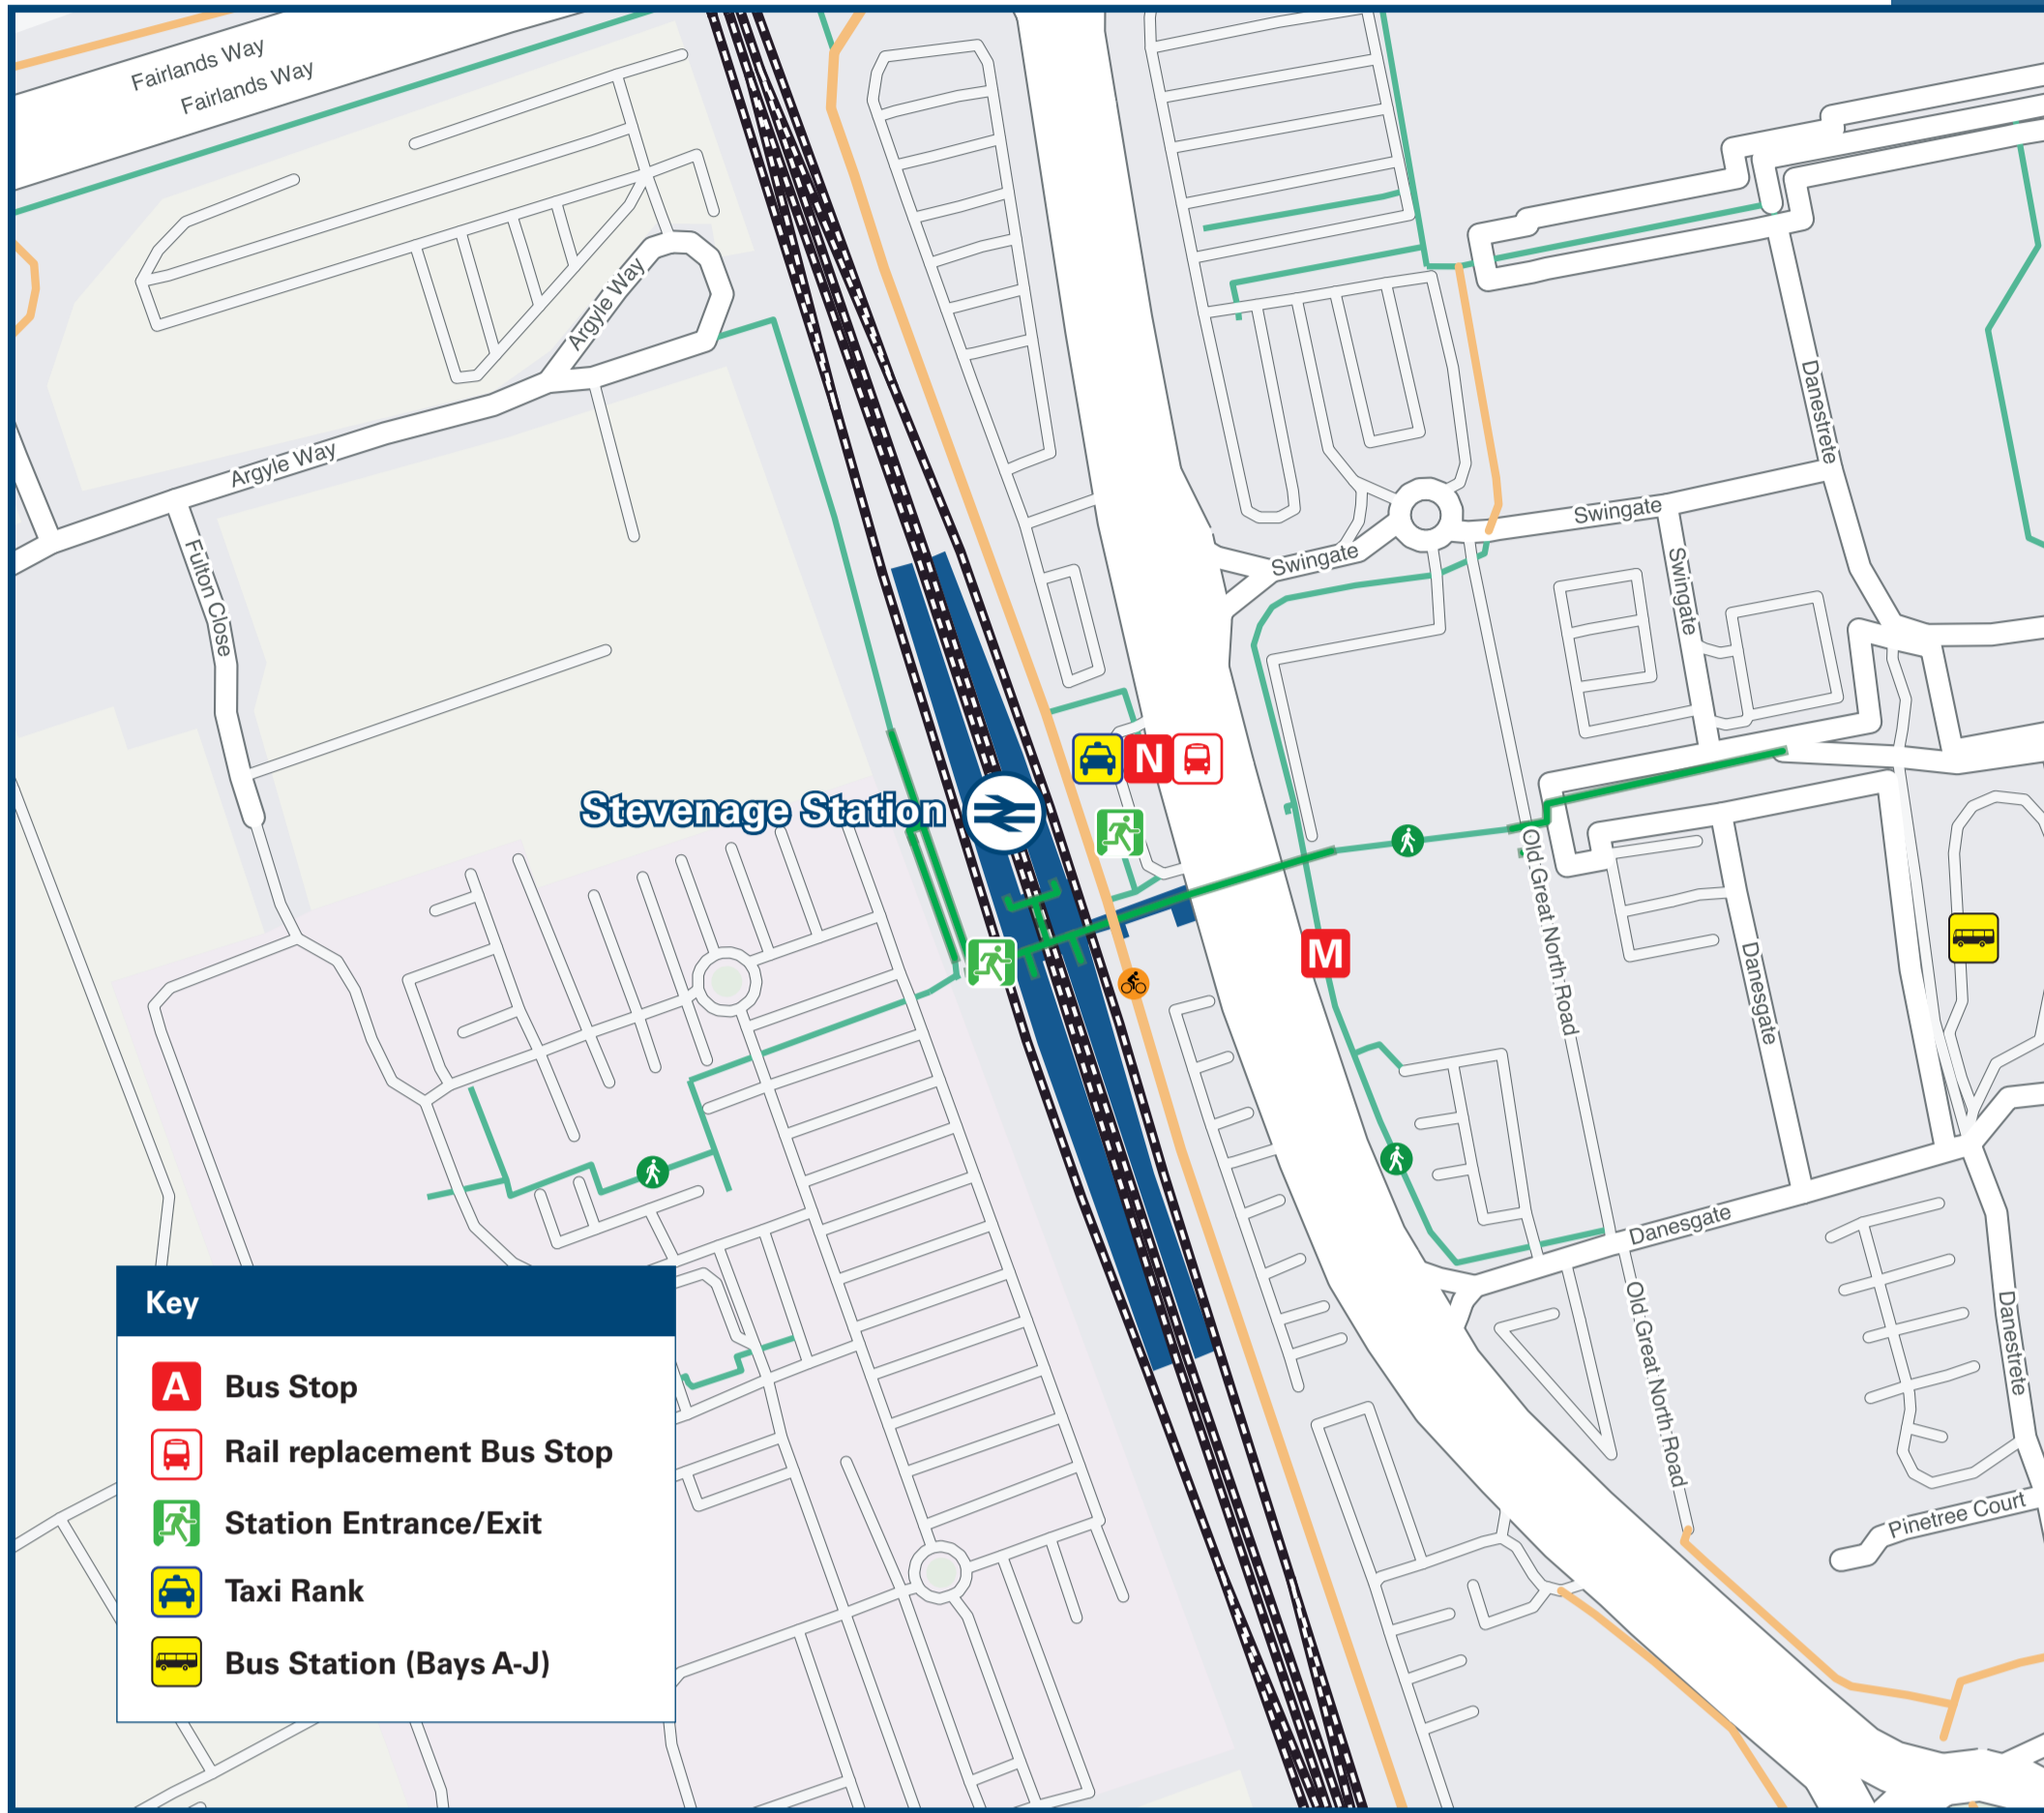

# Stevenage Station

# Onward Travel Information

## Buses and Taxis

- A** Bus Stop
- N** Rail replacement Bus Stop
- E** Station Entrance/Exit
- T** Taxi Rank
- B** Bus Station (Bays A-J)

All rail replacement buses at bus stop {N}, on Lytton Way.

DESTINATION	BUS ROUTES	BUS STOP
- Town Centre (Bus Station & Shops)	5 minutes walk from this station via footbridge and the Stevenage Arts and Leisure Centre (see maps)	
- Bedwell	SB4, SB6, SB7, SB10~	Bus Stn G, E, F
- Bragbury End	907	M, Bus Stn F
	SB8, SB18	Bus Stn H, K
	390, 907	M, Bus Stn F, K
- Broadwater	SB4, SB5, SB40*, SB50*	Bus Stn E
	384#	N, Bus Stn B
- Chells	SB1	Bus Stn G
- Chells Manor	SB1	Bus Stn G
- Great Ashby	SB7	Bus Stn G
	635*, SB8, SB18	Bus Stn H
- Lamex Stadium (Stevenage Borough FC) +	SFCS (match days only)	N, Bus Stn B
	SB5	Bus Stn E
	9A, 9B, 80, 301, 386#, 635*, 907	N
- Lister Hospital (Corey's Mill Lane)	55, 100, 101, SB8, SB9##	Bus Stn A, B, G
- Martins Wood	SB2, SB3, SB7	Bus Stn G, D
	80, 301, 386#, 635*, 907	N
- Old Town	55, 100, 101	Bus Stn A, B
	384#	N, Bus Stn B
- Pin Green	SB2, SB3, SB7, SB10~, SB11*	Bus Stn G, D, F
	SB1	Bus Stn G
- Poplars	SB6 (serves Band-ley Rise)	Bus Stn F
	390	M, Bus Stn K
	SB1	Bus Stn G
- Shephall	SB4, SB5, SB40*, SB50*	Bus Stn E
	SB6 (serves The Hyde Centre)	Bus Stn F
	390	M, Bus Stn K
- St Nicholas	SB2, SB3	Bus Stn G, D
- Symonds Green	SB8, SB9##	Bus Stn E