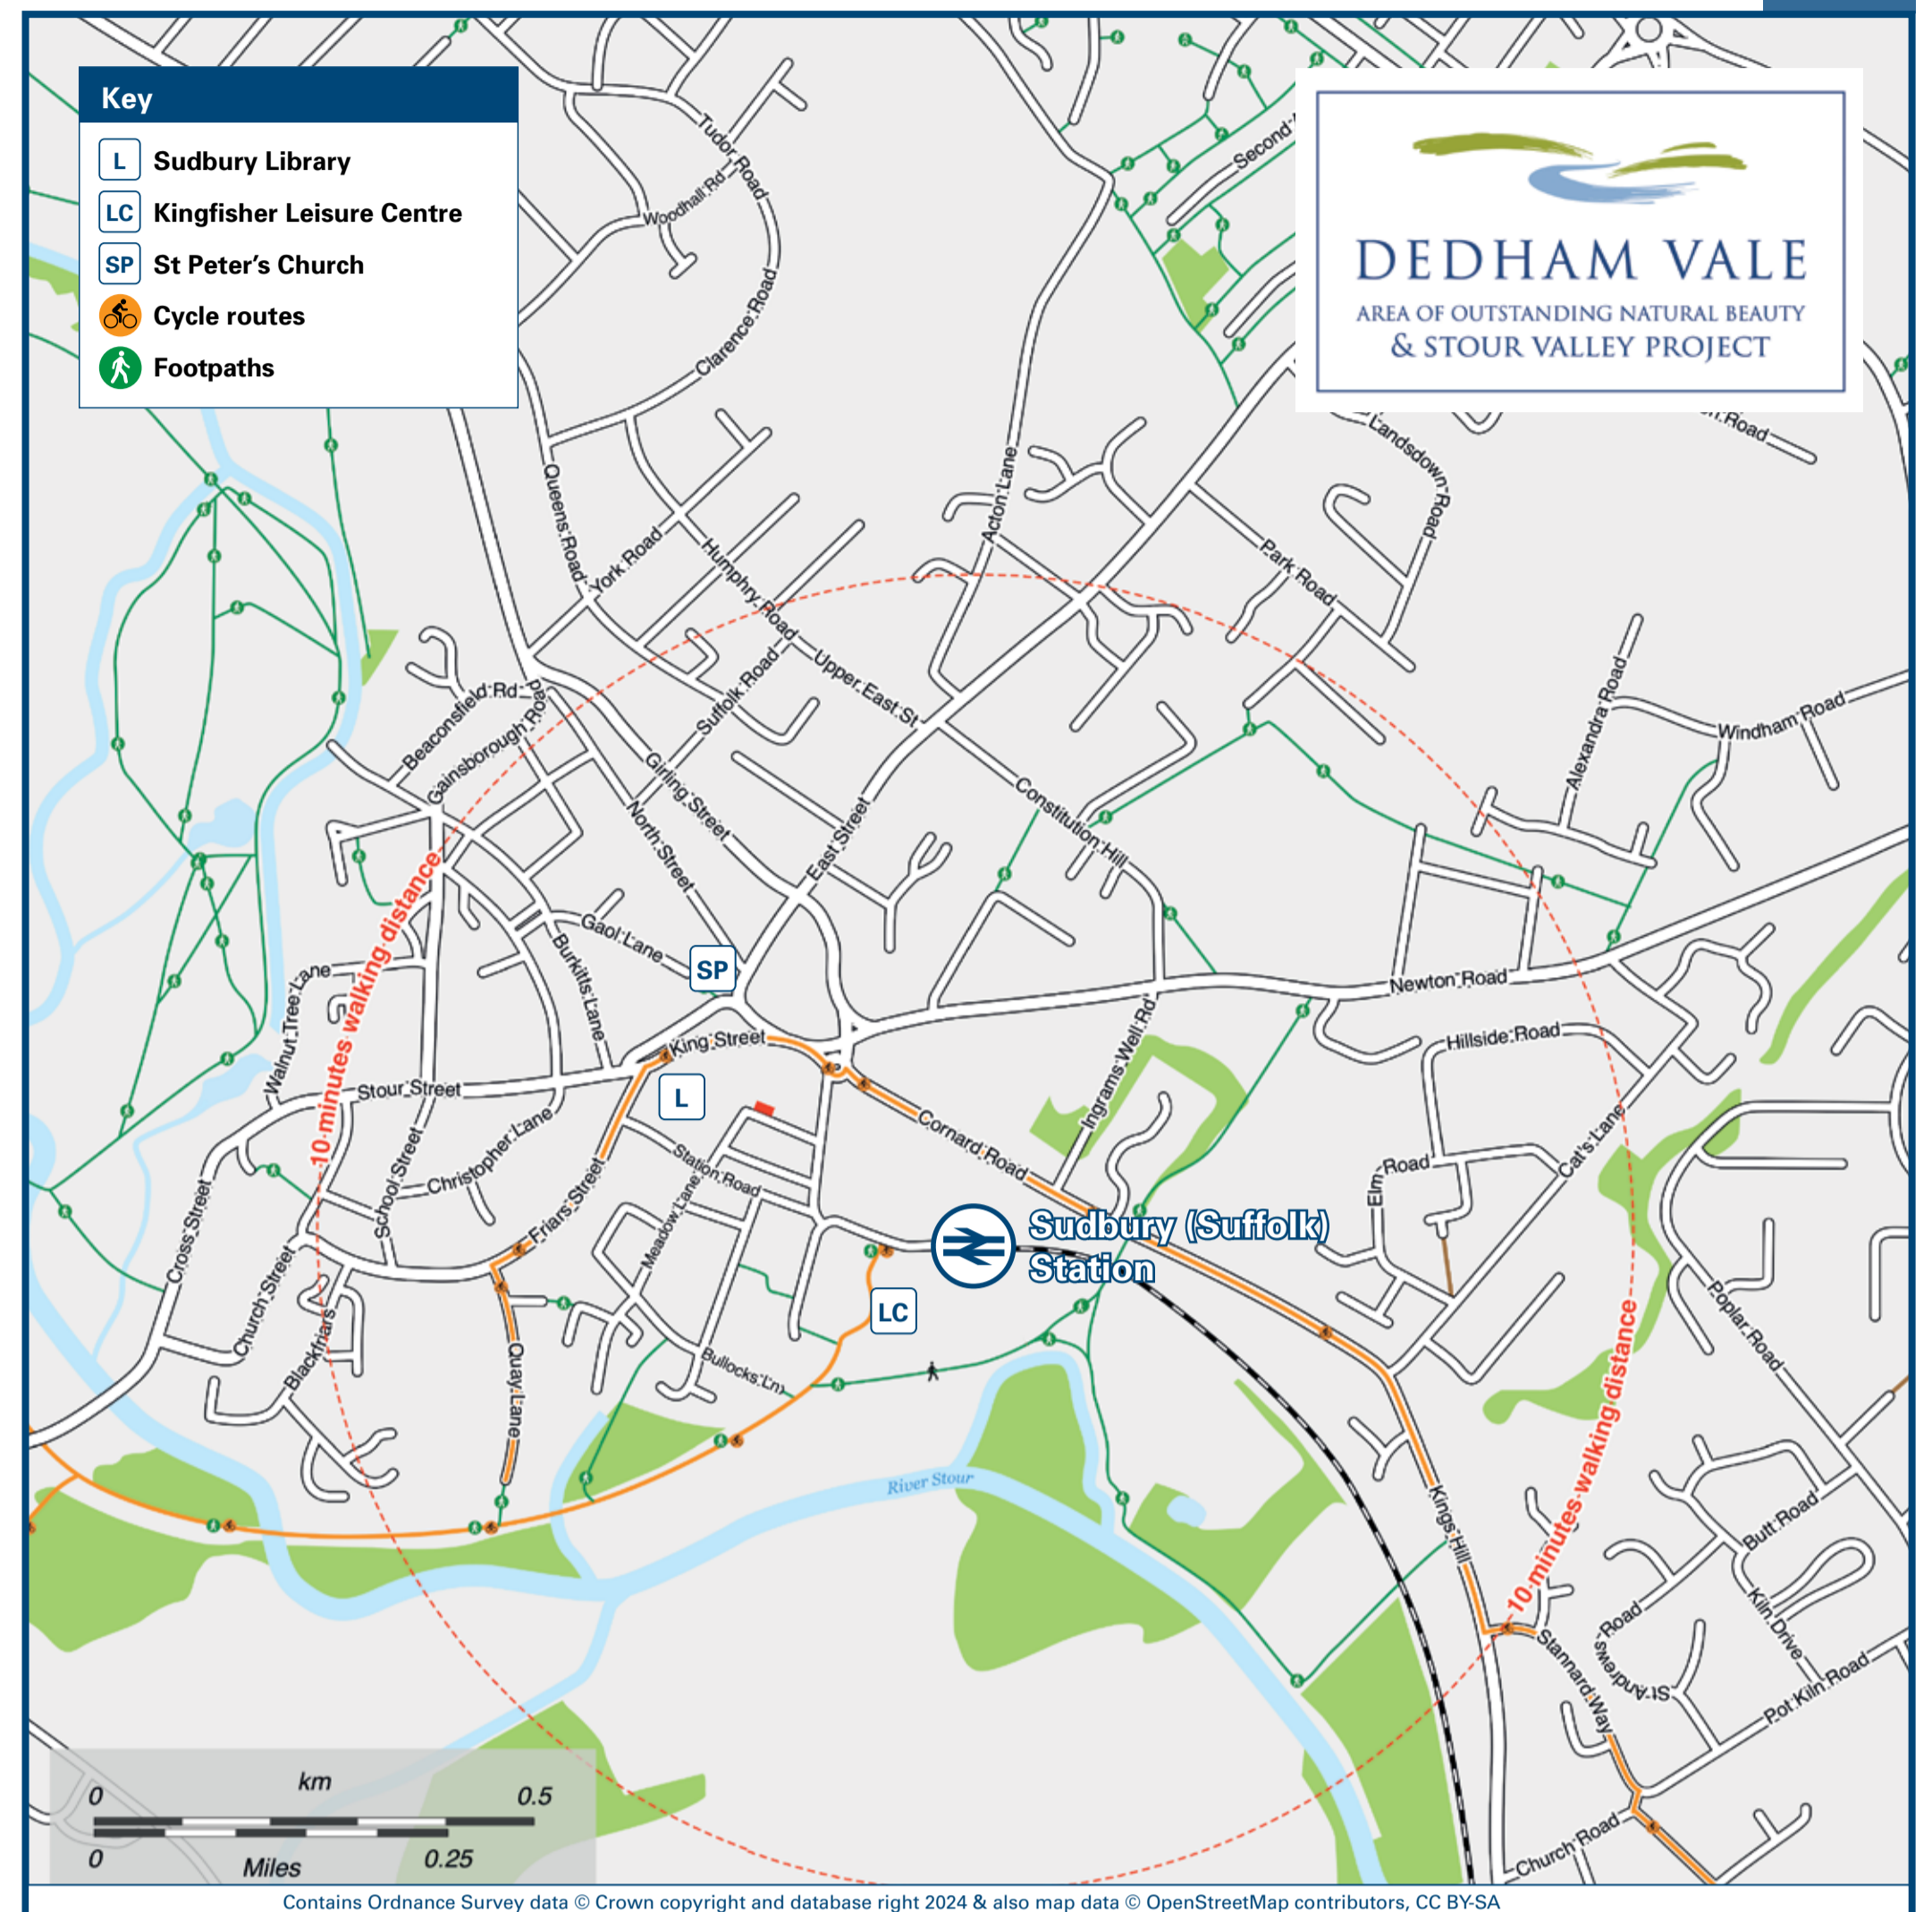

Sudbury (Suffolk) Station

Onward Travel Information

Buses

Local area map

Main destinations by bus

(Data correct at September 2024)

DESTINATION	BUS ROUTES	BUS STOP
Acton	700~	Bus Stn Stand A
	753	Bus Stn Stand C
Assington	84#	Bus Stn Stand C
Ballingdon	700~, F315*	Bus Stn Stand A
Bower House Tye	90#	Bus Stn Stand B
Boxford	90#	Bus Stn Stand B
Bulmer/Bulmer Tye	F315*	Bus Stn Stand A
Bures	754#	Bus Stn Stand C
Bury St Edmunds	750#, 753	Bus Stn Stand C
Cavendish	236#	Bus Stn Stand B
Clare	236#	Bus Stn Stand B
Cockfield	750#, 753	Bus Stn Stand C
Colchester General Hospital	84#	Bus Stn Stand C
Colchester Station (Main Line)	84#, 754#	Bus Stn Stand C
Colchester Town Centre	84#, 754#	Bus Stn Stand C
Cornard Tye	84#	Bus Stn Stand C
	90#	Bus Stn Stand B
Cross Green	753	Bus Stn Stand C
Gestingthorpe	F315*	Bus Stn Stand A
Glemsford	236#	Bus Stn Stand B