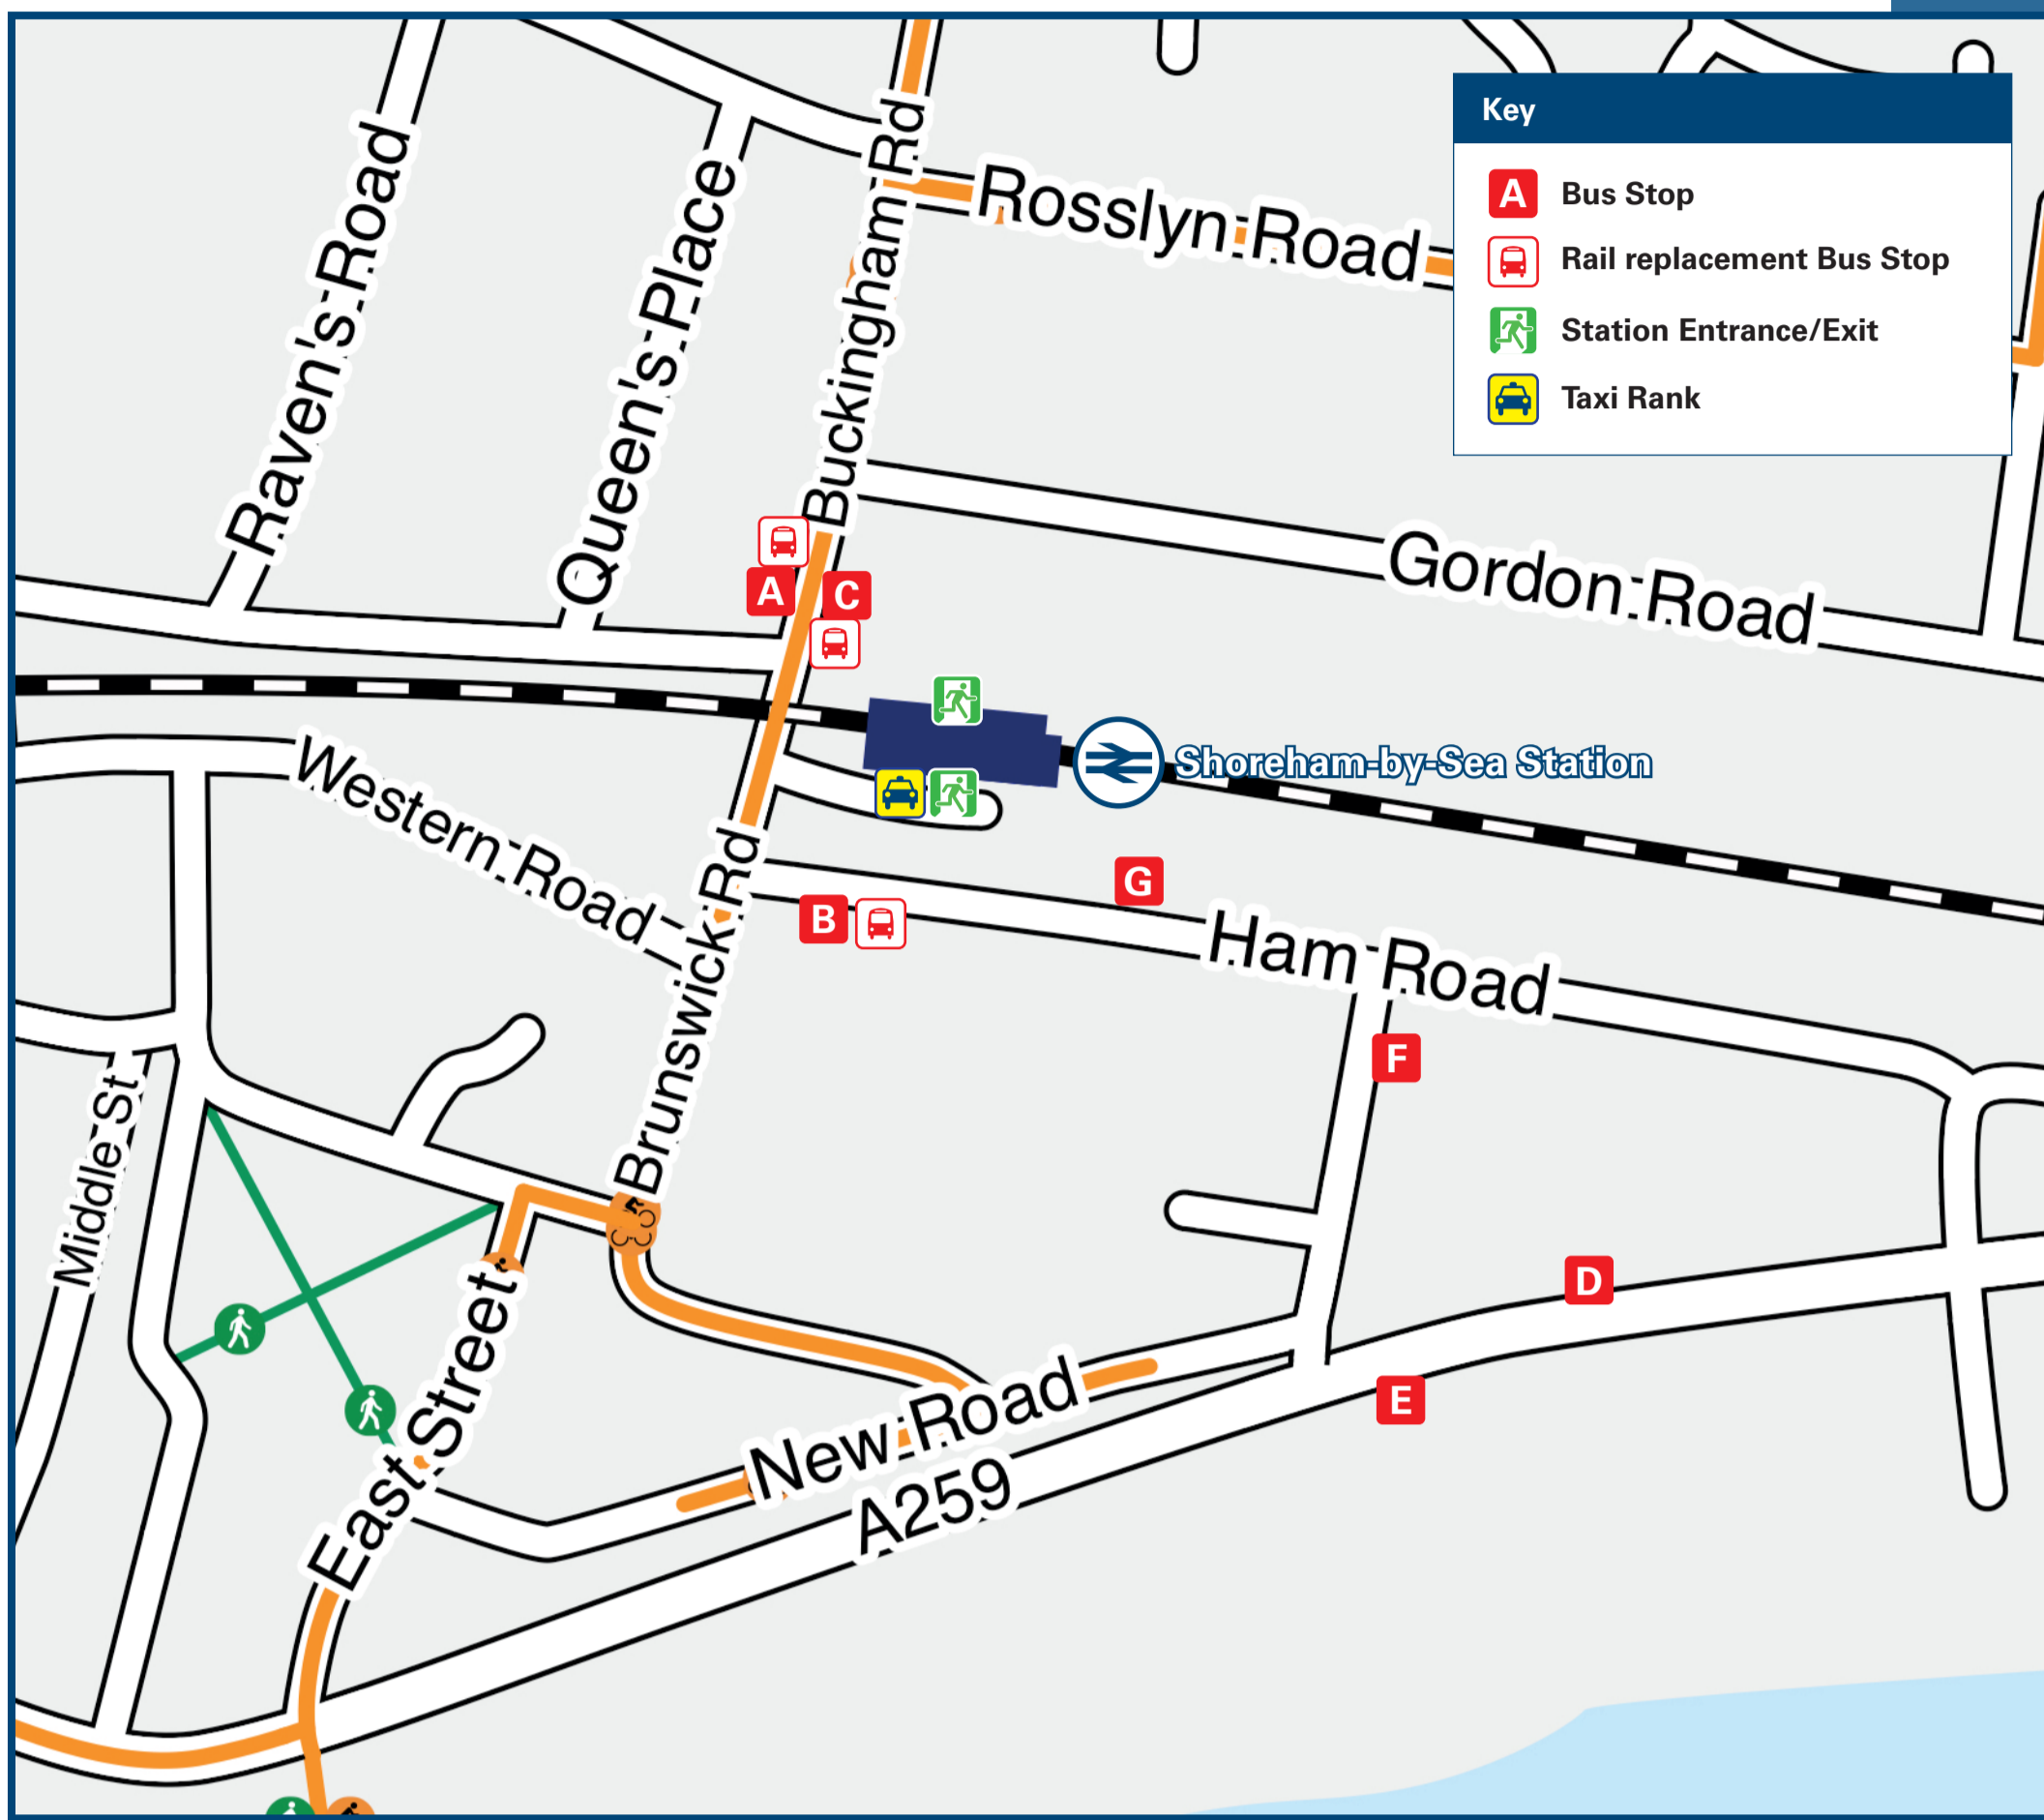

Shoreham-By-Sea Station

Onward Travel Information

Buses and Taxis

Rail replacement buses will depart from outside of the Station on Buckingham Road. When the level-crossing is unavailable to road traffic rail replacement buses will depart from Ham Road.

Local area map

Shoreham-by-Sea is a PlusBus area.

PlusBus is a discount price 'bus pass' that you buy with your train ticket. It gives you unlimited bus travel around your chosen town, on participating buses. Visit www.plusbus.info

Main destinations by bus (Data correct at July 2024)

| DESTINATION | BUS ROUTES | BUS STOP |
|--|------------|----------|
| ● Bamber (The Street for Bamber Castle) | 2 | F |
| ● Brighton City Centre (Churchill Square) | 2 | A, B |
| ● Brighton Racecourse | 700 | D |
| ● Hove (George Street Shops) ☺ | 2 | A, B |
| ● Hove (Palmeira Square) | 2 | A, B |
| ● Lancing College | 9+ | C |
| ● Lancing (Local shops & Station) ☺ | 9 | C |
| ● North Lancing/Marsh Barn | 9 | C |
| ● Portslade (Old Shoreham Road) | 2 | A, B |
| ● Portslade (Olive Road) | 2 | A, B |
| ● Portslade (Station Road / Wellington Road) | 700 | D |
| ● Rottingdean (White Horse) | 2 | A, B |

| DESTINATION | BUS ROUTES | BUS STOP |
|---|------------|----------|
| ● Shoreham Beach (The Burrells) | 19# | C, G |
| 5 minutes walk from this station (see Local area map) | | |
| ● Shoreham-by-Sea (High Street) | 2 | F |
| ● Shoreham-by-Sea (Holmbush Centre - M&S & Tesco) | 2, 9, 19# | A, B |
| ● Shoreham-by-Sea (Southlands Hospital - Outpatients) | 2, 9, 19# | A, B |
| ● South Lancing (for Brooklands Park) | 9 | C |
| ● South Lancing (for Brooklands Park) | 700 | E |
| ● Southwick (Hillside, Old Shoreham Road) | 2 | A, B |
| ● Southwick (Grange Road - Albion Street) ☺ | 700 | D |
| ● Steyning (Clock Tower) | 2 | F |
| ● Upper Beeding (Rising Sun) | 2 | F |
| ● Upper Shoreham (The Drive / Downside) | 19# | A, B |
| ● Woodingdean (Cowley Drive Shops) | 2 | A, B |