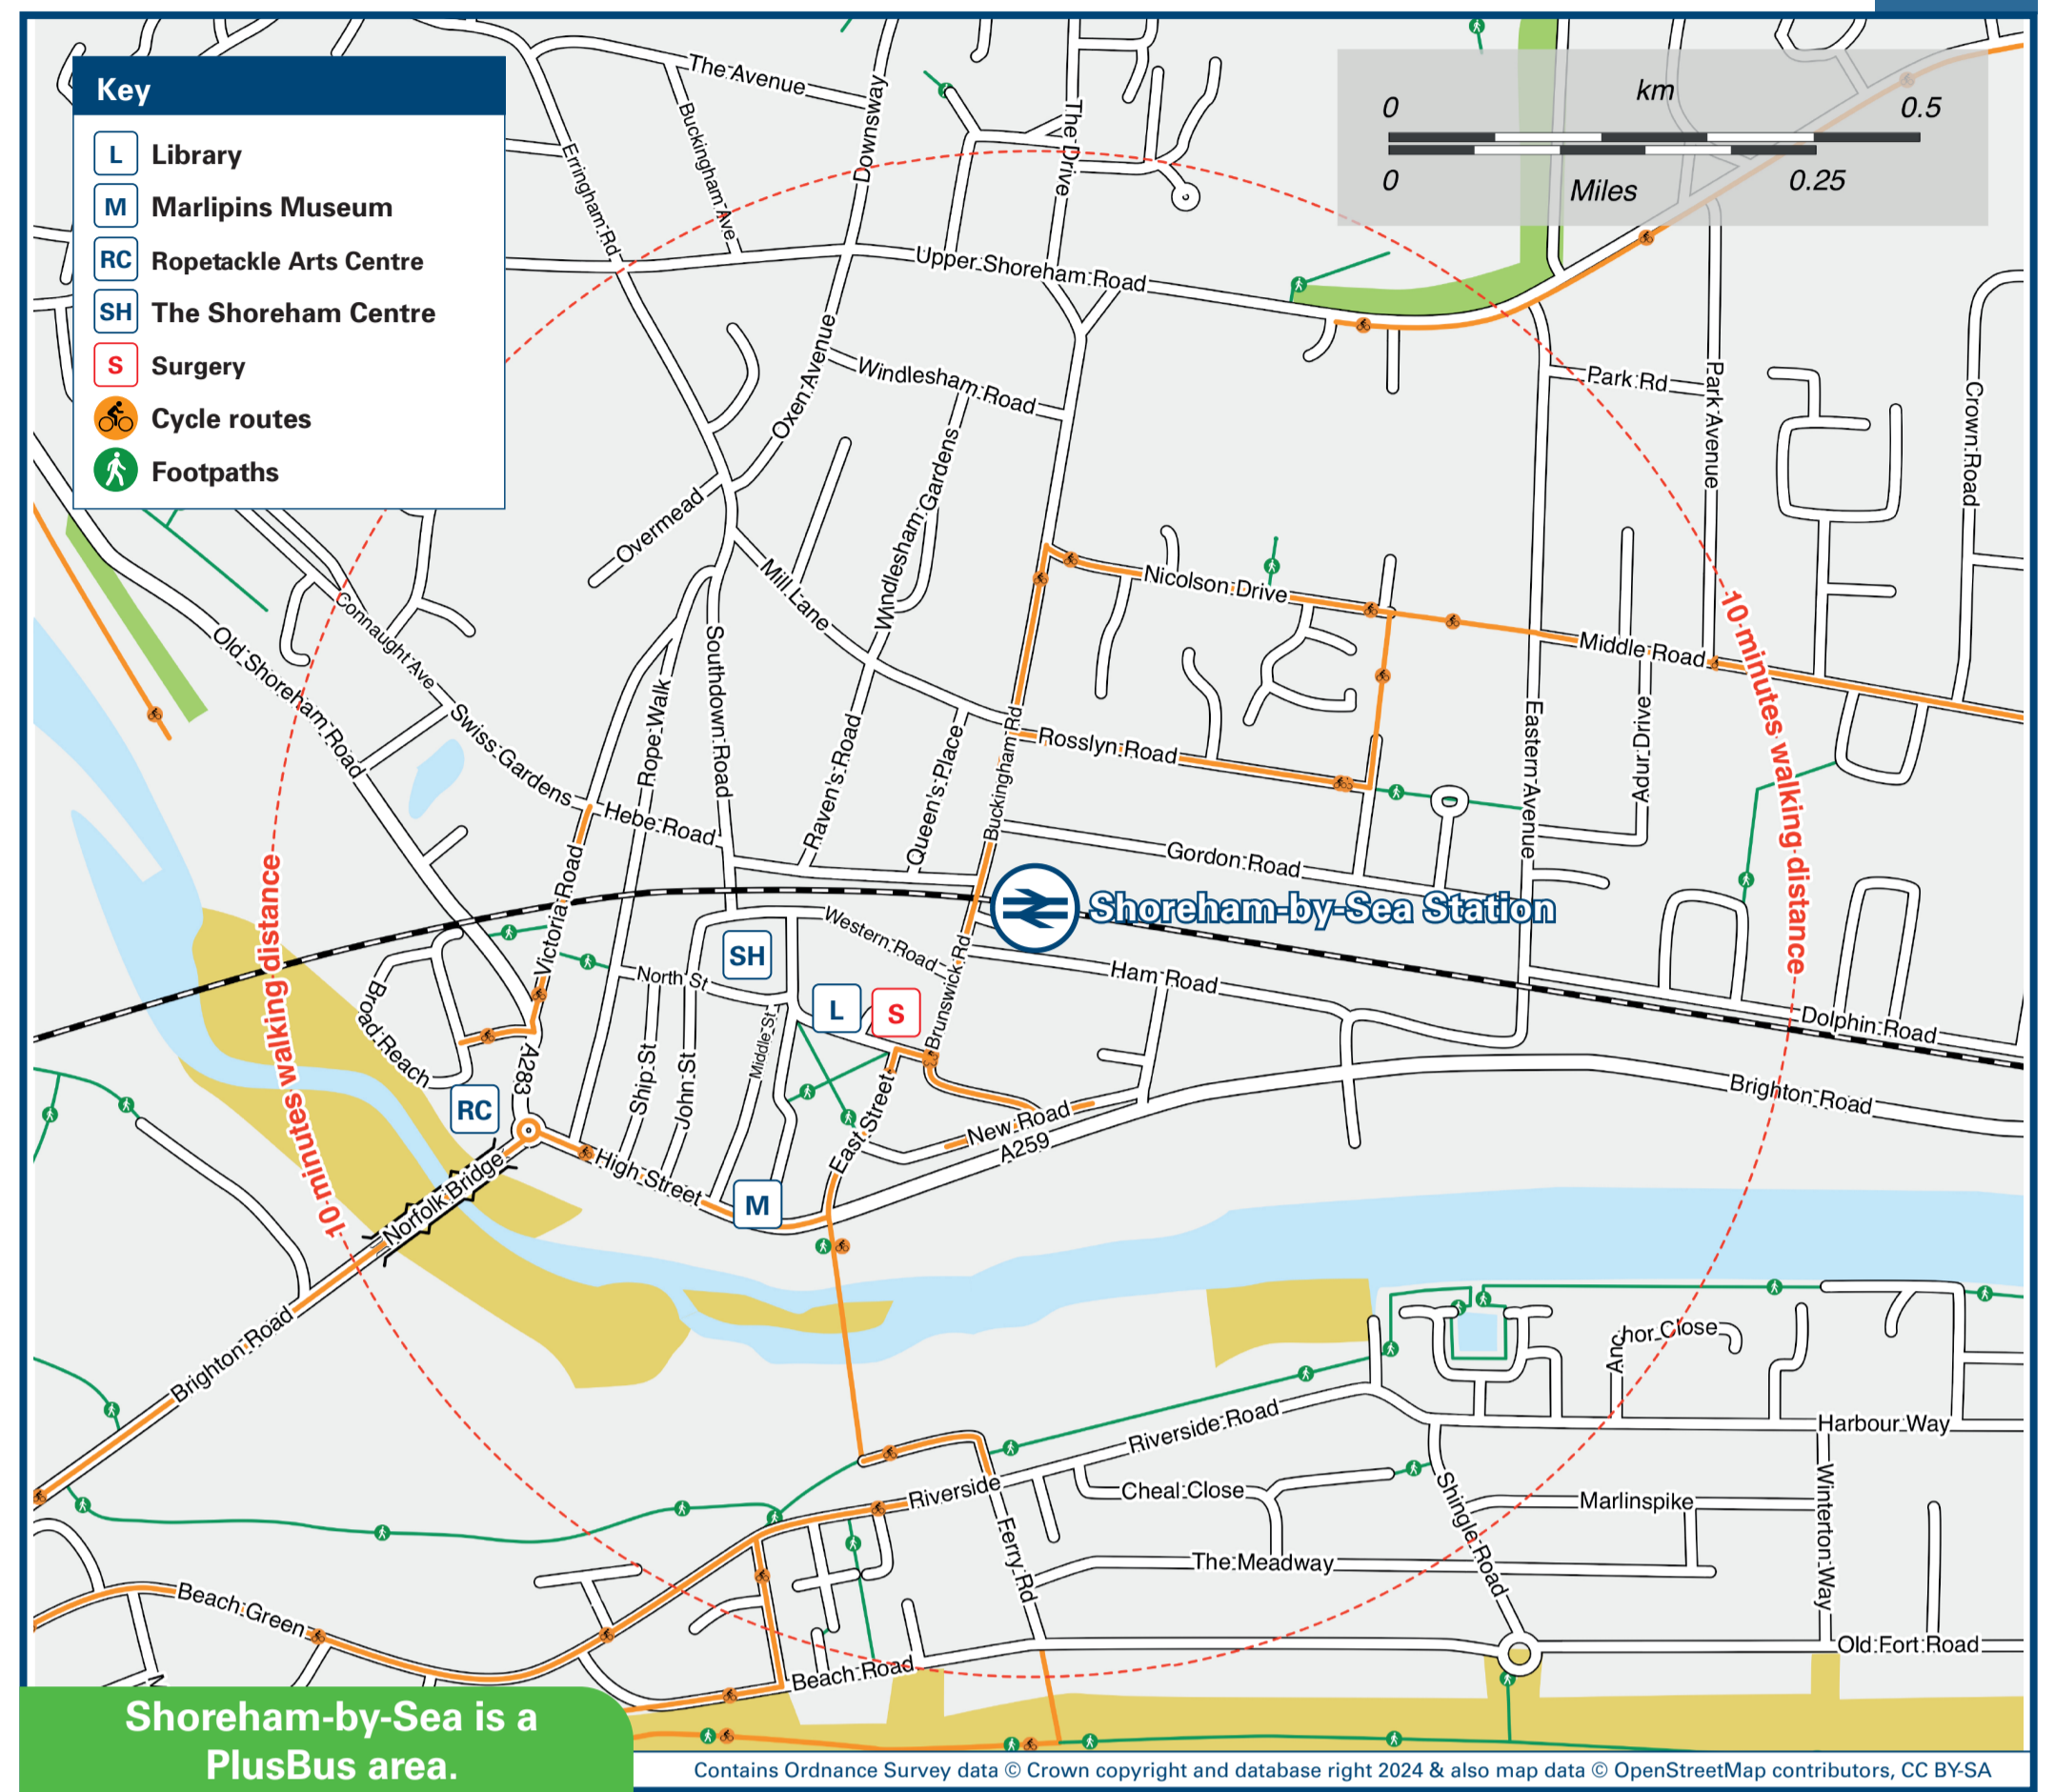

Shoreham-By-Sea Station

Onward Travel Information

Buses and Taxis

Rail replacement buses will depart from outside of the Station on Buckingham Road. When the level-crossing is unavailable to road traffic rail replacement buses will depart from Ham Road.

Local area map

Shoreham-by-Sea is a PlusBus area.

PlusBus is a discount price 'bus pass' that you buy with your train ticket. It gives you unlimited bus travel around your chosen town, on participating buses. Visit www.plusbus.info

Main destinations by bus (Data correct at July 2024)

| DESTINATION | BUS ROUTES | BUS STOP |
|--|------------|----------|
| ● Bamber (The Street for Bamber Castle) | 2 | F |
| ● Brighton City Centre (Churchill Square) | 2 | A, B |
| ● Brighton Racecourse | 700 | D |
| ● Hove (George Street Shops) ☺ | 2 | A, B |
| ● Hove (Palmeira Square) | 2 | A, B |
| ● Lancing College | 9+ | C |
| ● Lancing (Local shops & Station) ☺ | 9 | C |
| ● North Lancing/Marsh Barn | 9 | C |
| ● Portslade (Old Shoreham Road) | 2 | A, B |
| ● Portslade (Olive Road) | 2 | A, B |
| ● Portslade (Station Road / Wellington Road) | 700 | D |
| ● Rottingdean (White Horse) | 2 | A, B |

| DESTINATION | BUS ROUTES | BUS STOP |
|---|------------|----------|
| ● Shoreham Beach (The Burrells) | 19# | C, G |
| 5 minutes walk from this station (see Local area map) | | |
| ● Shoreham-by-Sea (High Street) | 2 | F |
| ● Shoreham-by-Sea (Holmbush Centre - M&S & Tesco) | 2, 9, 19# | A, B |
| ● Shoreham-by-Sea (Southlands Hospital - Outpatients) | 2, 9, 19# | A, B |
| ● South Lancing (for Brooklands Park) | 9 | C |
| ● South Lancing (for Brooklands Park) | 700 | E |
| ● Southwick (Hillside, Old Shoreham Road) | 2 | A, B |
| ● Southwick (Grange Road - Albion Street) ☺ | 700 | D |
| ● Steyning (Clock Tower) | 2 | F |
| ● Upper Beeding (Rising Sun) | 2 | F |
| ● Upper Shoreham (The Drive / Downside) | 19# | A, B |
| ● Woodingdean (Cowley Drive Shops) | 2 | A, B |