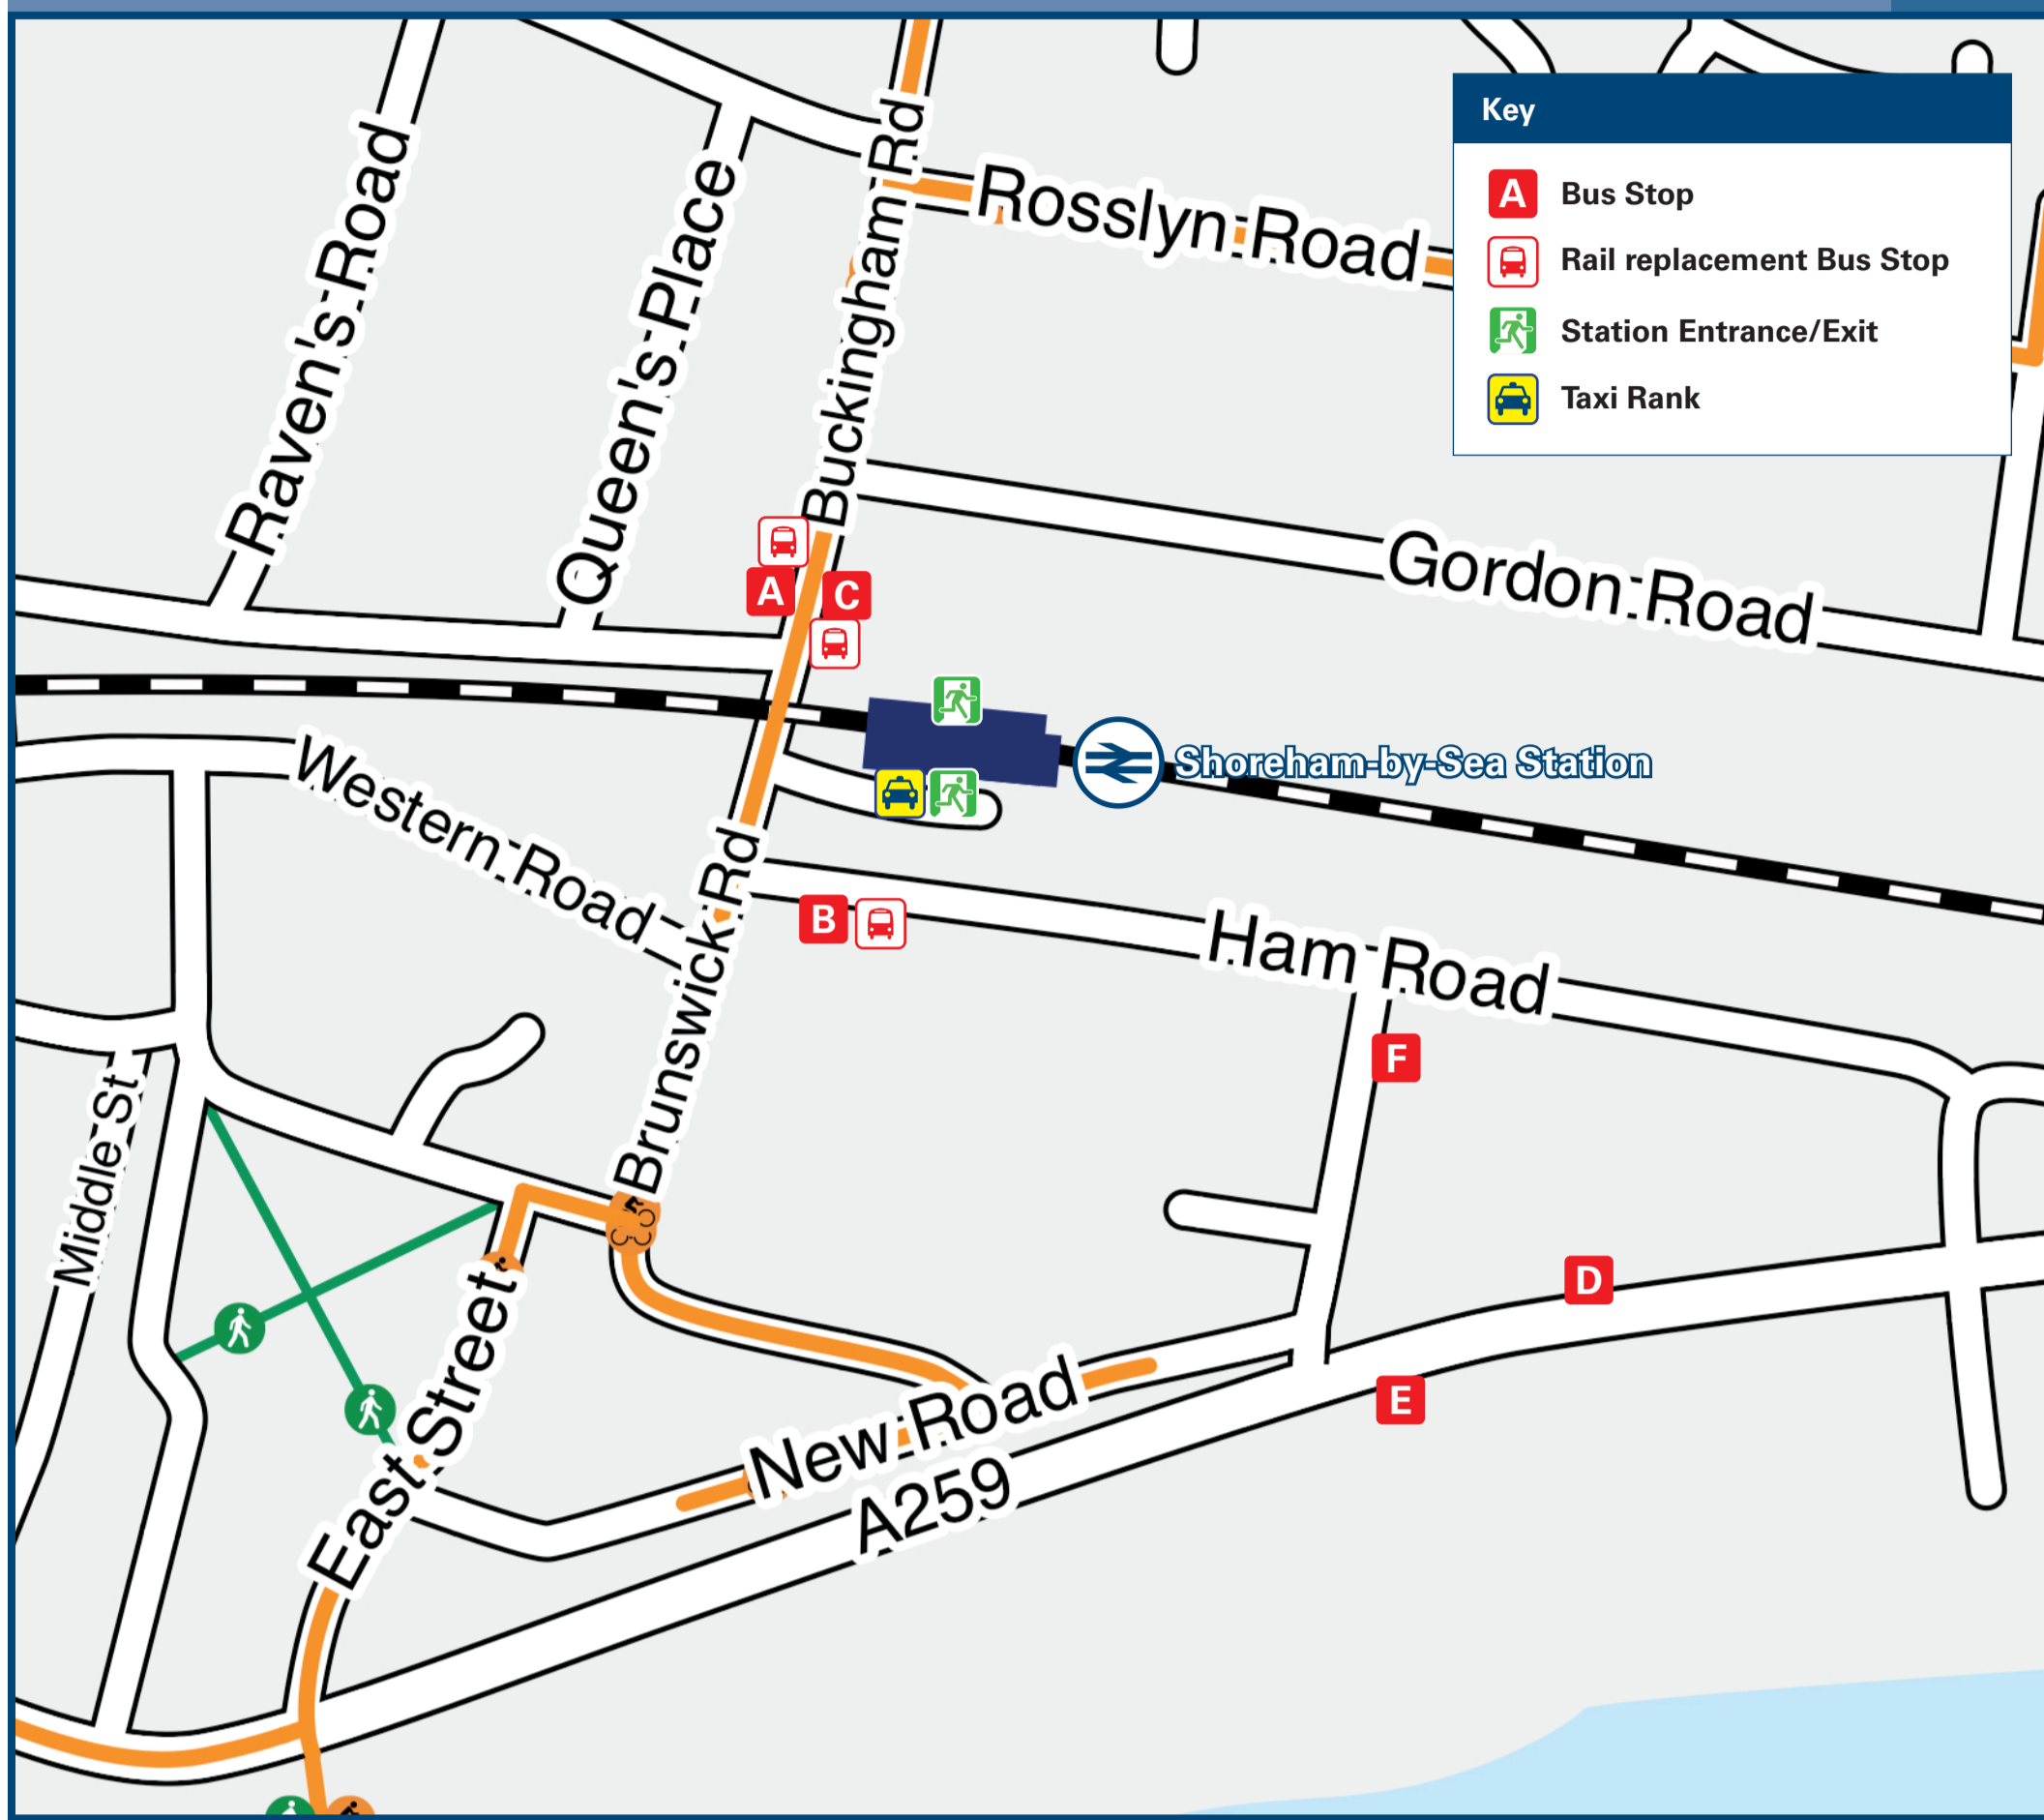

# Shoreham-By-Sea Station

### Buses and Taxis

Rail replacement buses will depart from outside of the Station on Buckingham Road. When the level-crossing is unavailable to road traffic rail replacement buses will depart from Ham Road.

### Main destinations by bus

(Data correct at July 2023)

DESTINATION	BUS ROUTES	BUS STOP
Bramber (The Street for Bramber Castle)	2	F
Brighton City Centre (Churchill Square)	2	A, B
Brighton Racecourse	700	D
Hove (George Street Shops)	2	A, B
Hove (Palmeira Square)	2	A, B
Lancing College	9+	C
Lancing (Local shops & Station)	9	C
North Lancing/Marsh Barn	9	C
Portslade (Old Shoreham Road)	2	A, B
Portslade (Olive Road)	2	A, B
Portslade (Station Road / Wellington Road)	700	D
Rottingdean (White Horse)	2	A, B
Shoreham Beach (The Burrells)	19#	C

DESTINATION	BUS ROUTES	BUS STOP
Shoreham-by-Sea (High Street)	2	F
Shoreham-by-Sea (Holmbush Centre - M&S & Tesco)	2, 9, 19#	A, B
Shoreham-by-Sea (Southlands Hospital - Outpatients)	2, 9, 19#	A, B
South Lancing (for Brooklands Park)	9	C
South Lancing (for Brooklands Park)	700	E
Southwick (Hillside, Old Shoreham Road)	2	A, B
Southwick (Grange Road - Albion Street)	700	D
Steyning (Clock Tower)	2	F
Upper Beeding (Rising Sun)	2	F
Upper Shoreham (The Drive / Downside)	19#	A, B