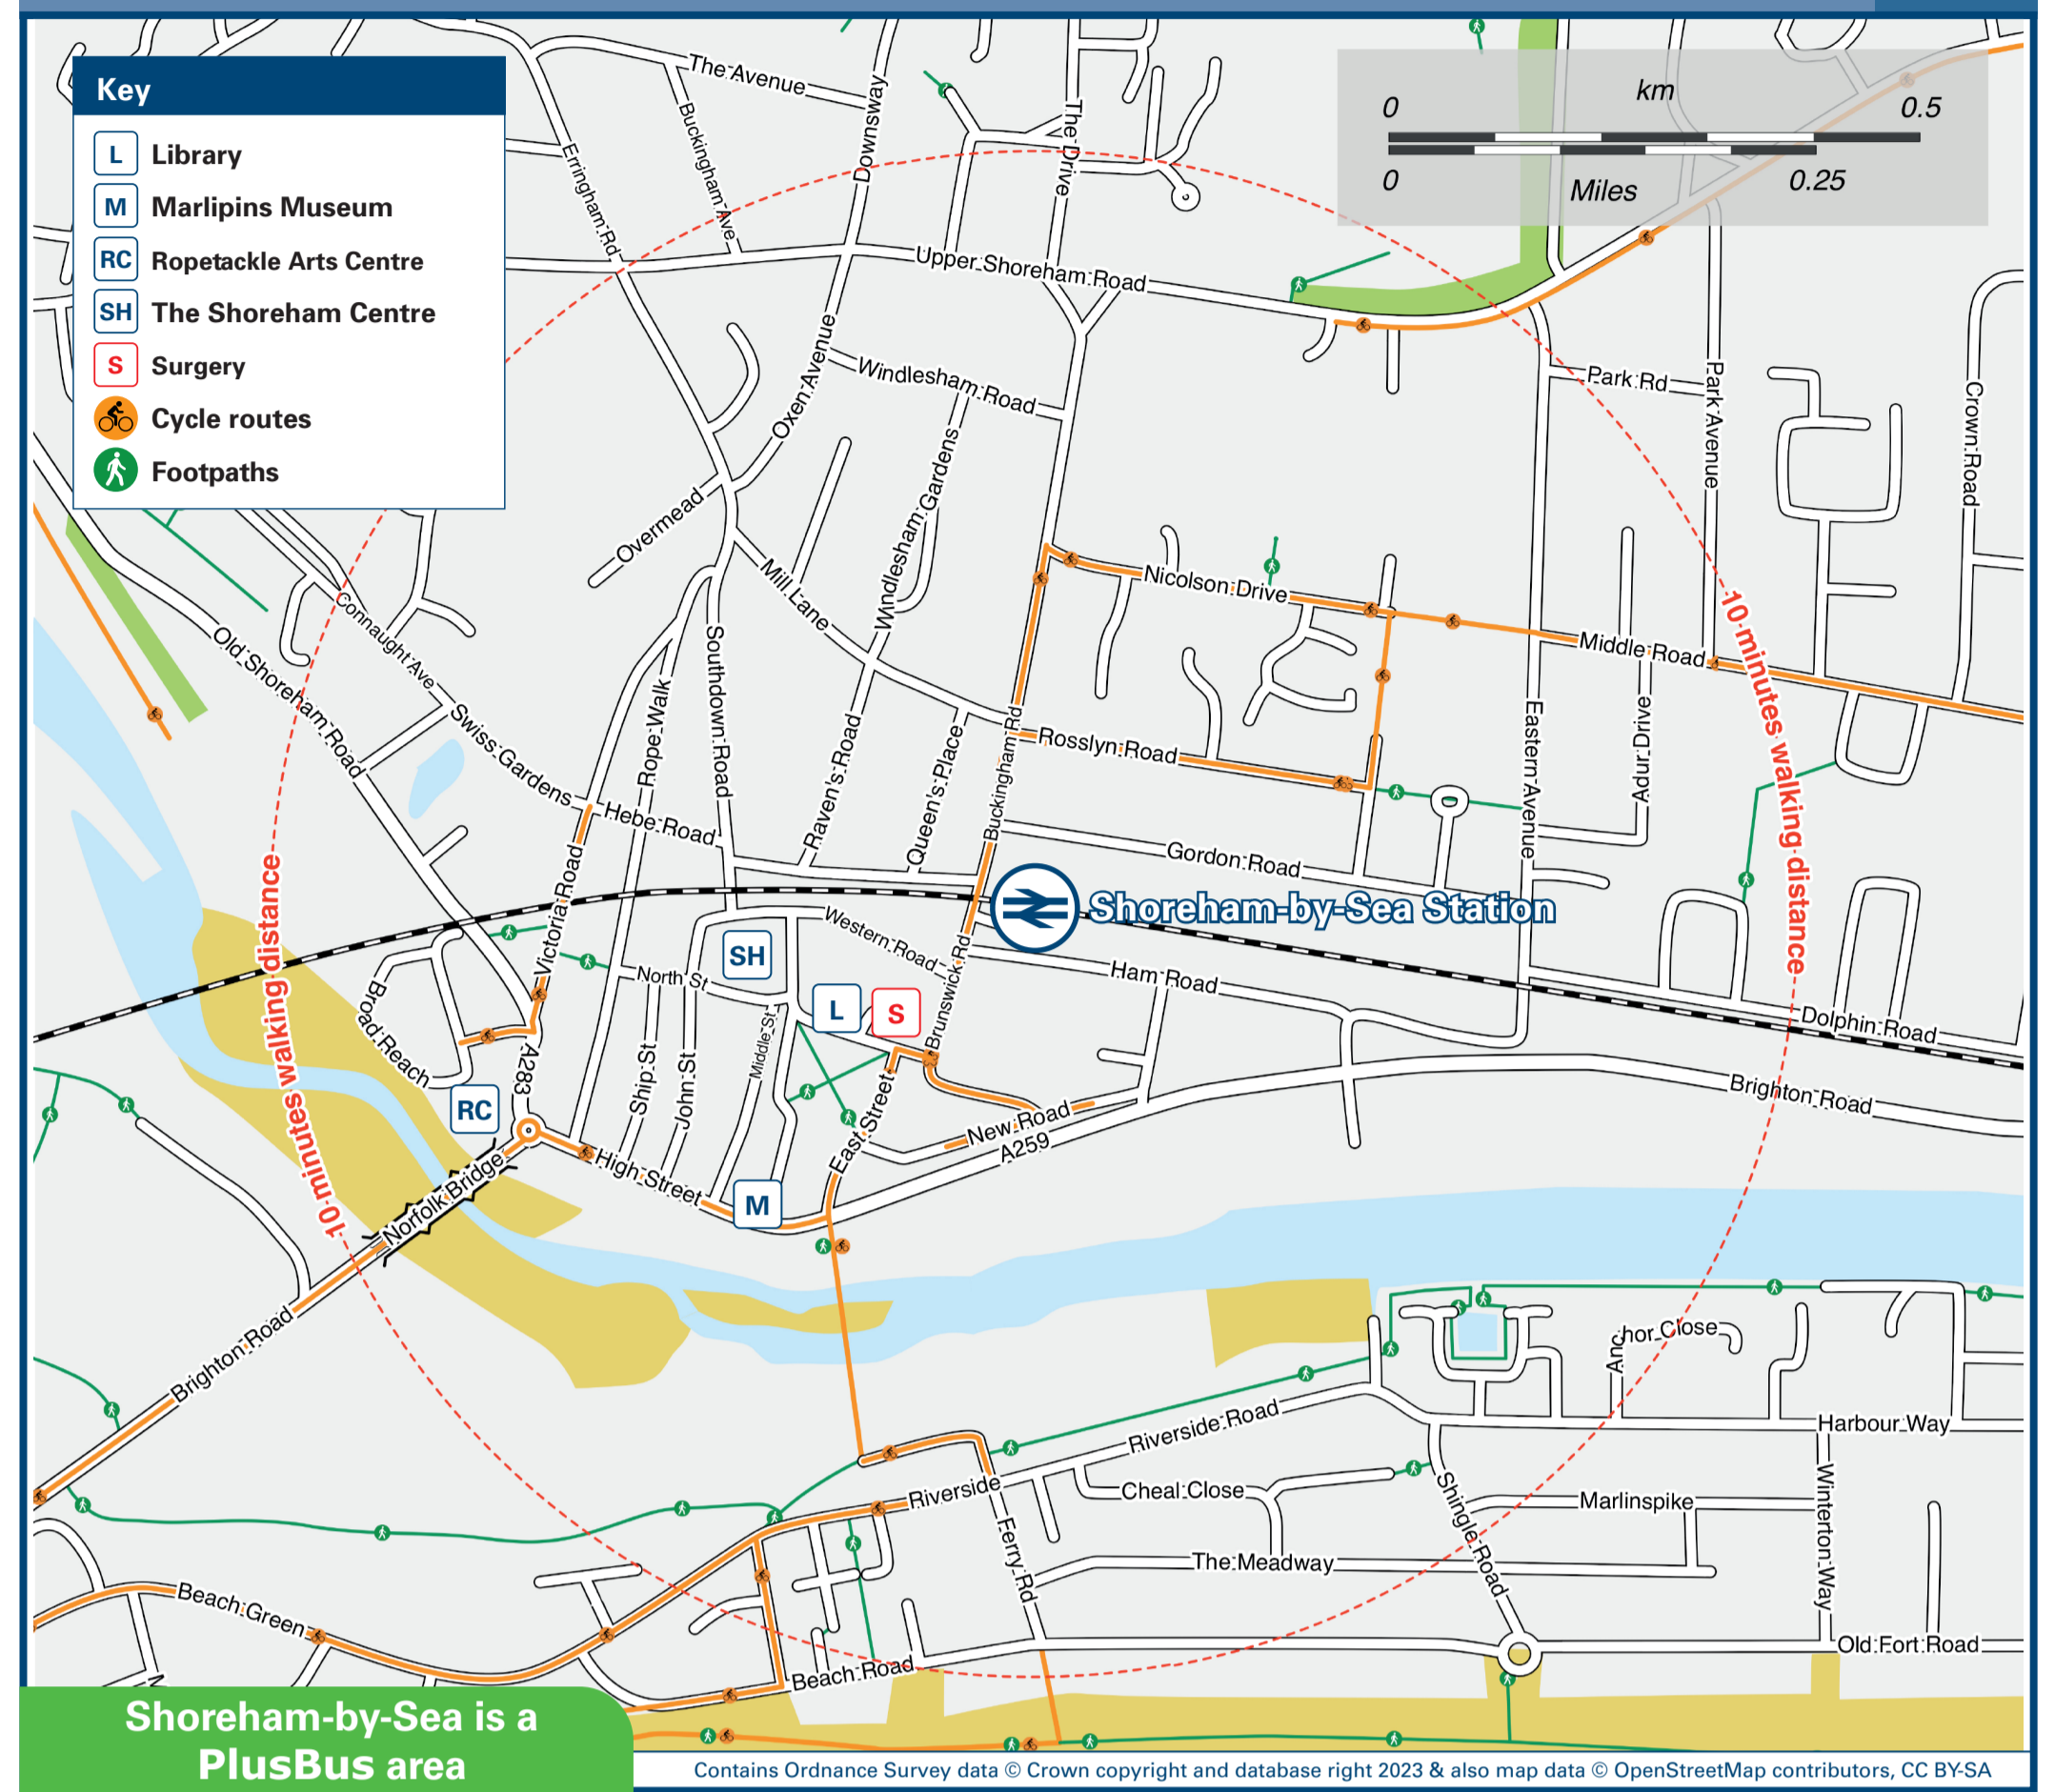

Local area map

PlusBus is a discount price 'bus pass' that you buy with your train ticket. It gives you unlimited bus travel around your chosen town, on participating buses. Visit www.plusbus.info

Main destinations by bus

(Data correct at July 2023)

DESTINATION	BUS ROUTES	BUS STOP
Bramber (The Street for Bramber Castle)	2	F
Brighton City Centre (Churchill Square)	2	A, B
Brighton Racecourse	700	D
Hove (George Street Shops)	2	A, B
Hove (Palmeira Square)	2	A, B
Lancing College	9+	C
Lancing (Local shops & Station)	9	C
North Lancing/Marsh Barn	9	C
Portslade (Old Shoreham Road)	2	A, B
Portslade (Olive Road)	2	A, B
Portslade (Station Road / Wellington Road)	700	D
Rottingdean (White Horse)	2	A, B
Shoreham Beach (The Burrells)	19#	C

DESTINATION	BUS ROUTES	BUS STOP
Shoreham-by-Sea (High Street)	2	F
Shoreham-by-Sea (Holmbush Centre - M&S & Tesco)	2, 9, 19#	A, B
Shoreham-by-Sea (Southlands Hospital - Outpatients)	2, 9, 19#	A, B
South Lancing (for Brooklands Park)	9	C
South Lancing (for Brooklands Park)	700	E
Southwick (Hillside, Old Shoreham Road)	2	A, B
Southwick (Grange Road - Albion Street)	700	D
Steyning (Clock Tower)	2	F
Upper Beeding (Rising Sun)	2	F
Upper Shoreham (The Drive / Downside)	19#	A, B

DESTINATION	BUS ROUTES	BUS STOP
Woodingdean (Cowley Drive Shops)	2	A, B
Worthing (Marine Parade, for town centre shops)	9	C
Worthing Hospital	700	E
Worthing Hospital	9	C

Notes

- PlusBus destination, please see below for details.
- PlusBus tickets are valid within the Brighton area PlusBus zone (including Shoreham-by-Sea) on all bus routes on this poster except route 3 operated by Southern Transit.
- Bus routes 2 and 700 operate daily services.
- Bus route 9 operates a Mondays to Saturdays service.
- For bus times and other bus service enquiries, please contact Traveline on www.traveline.info, or call 0871 200 22 33 or contact the bus operator (see below):
- Brighton & Hove Buses (for bus route 2) www.buses.co.uk, or call 01273 886 200; Compass Travel (for bus route 19) www.compass-travel.co.uk, or call 01903 690 025 or Stagecoach South (for bus routes 9 & 700) www.stagecoachbus.com, or call 0345 121 0190.
- + Alight bus 9 on the Old Shoreham Road at Coombes Road, it's a 10/15 minutes walk to Lancing College or take a taxi from this station.
- # Bus route 19 operates a limited Mondays to Saturdays service, only.
- Direct trains operate to this destination from this station

Taxis Shoreham-by-Sea station is served by a taxi rank or cab office. Check availability before travelling, and pre-book if necessary. Please consider using the following local operators: (Inclusion of this number doesn't represent any endorsement of the taxi firm)

Taxi-Link 01273 595 959	Adur Cab Co 01273 454 454	SPH Taxi 01903 815 151