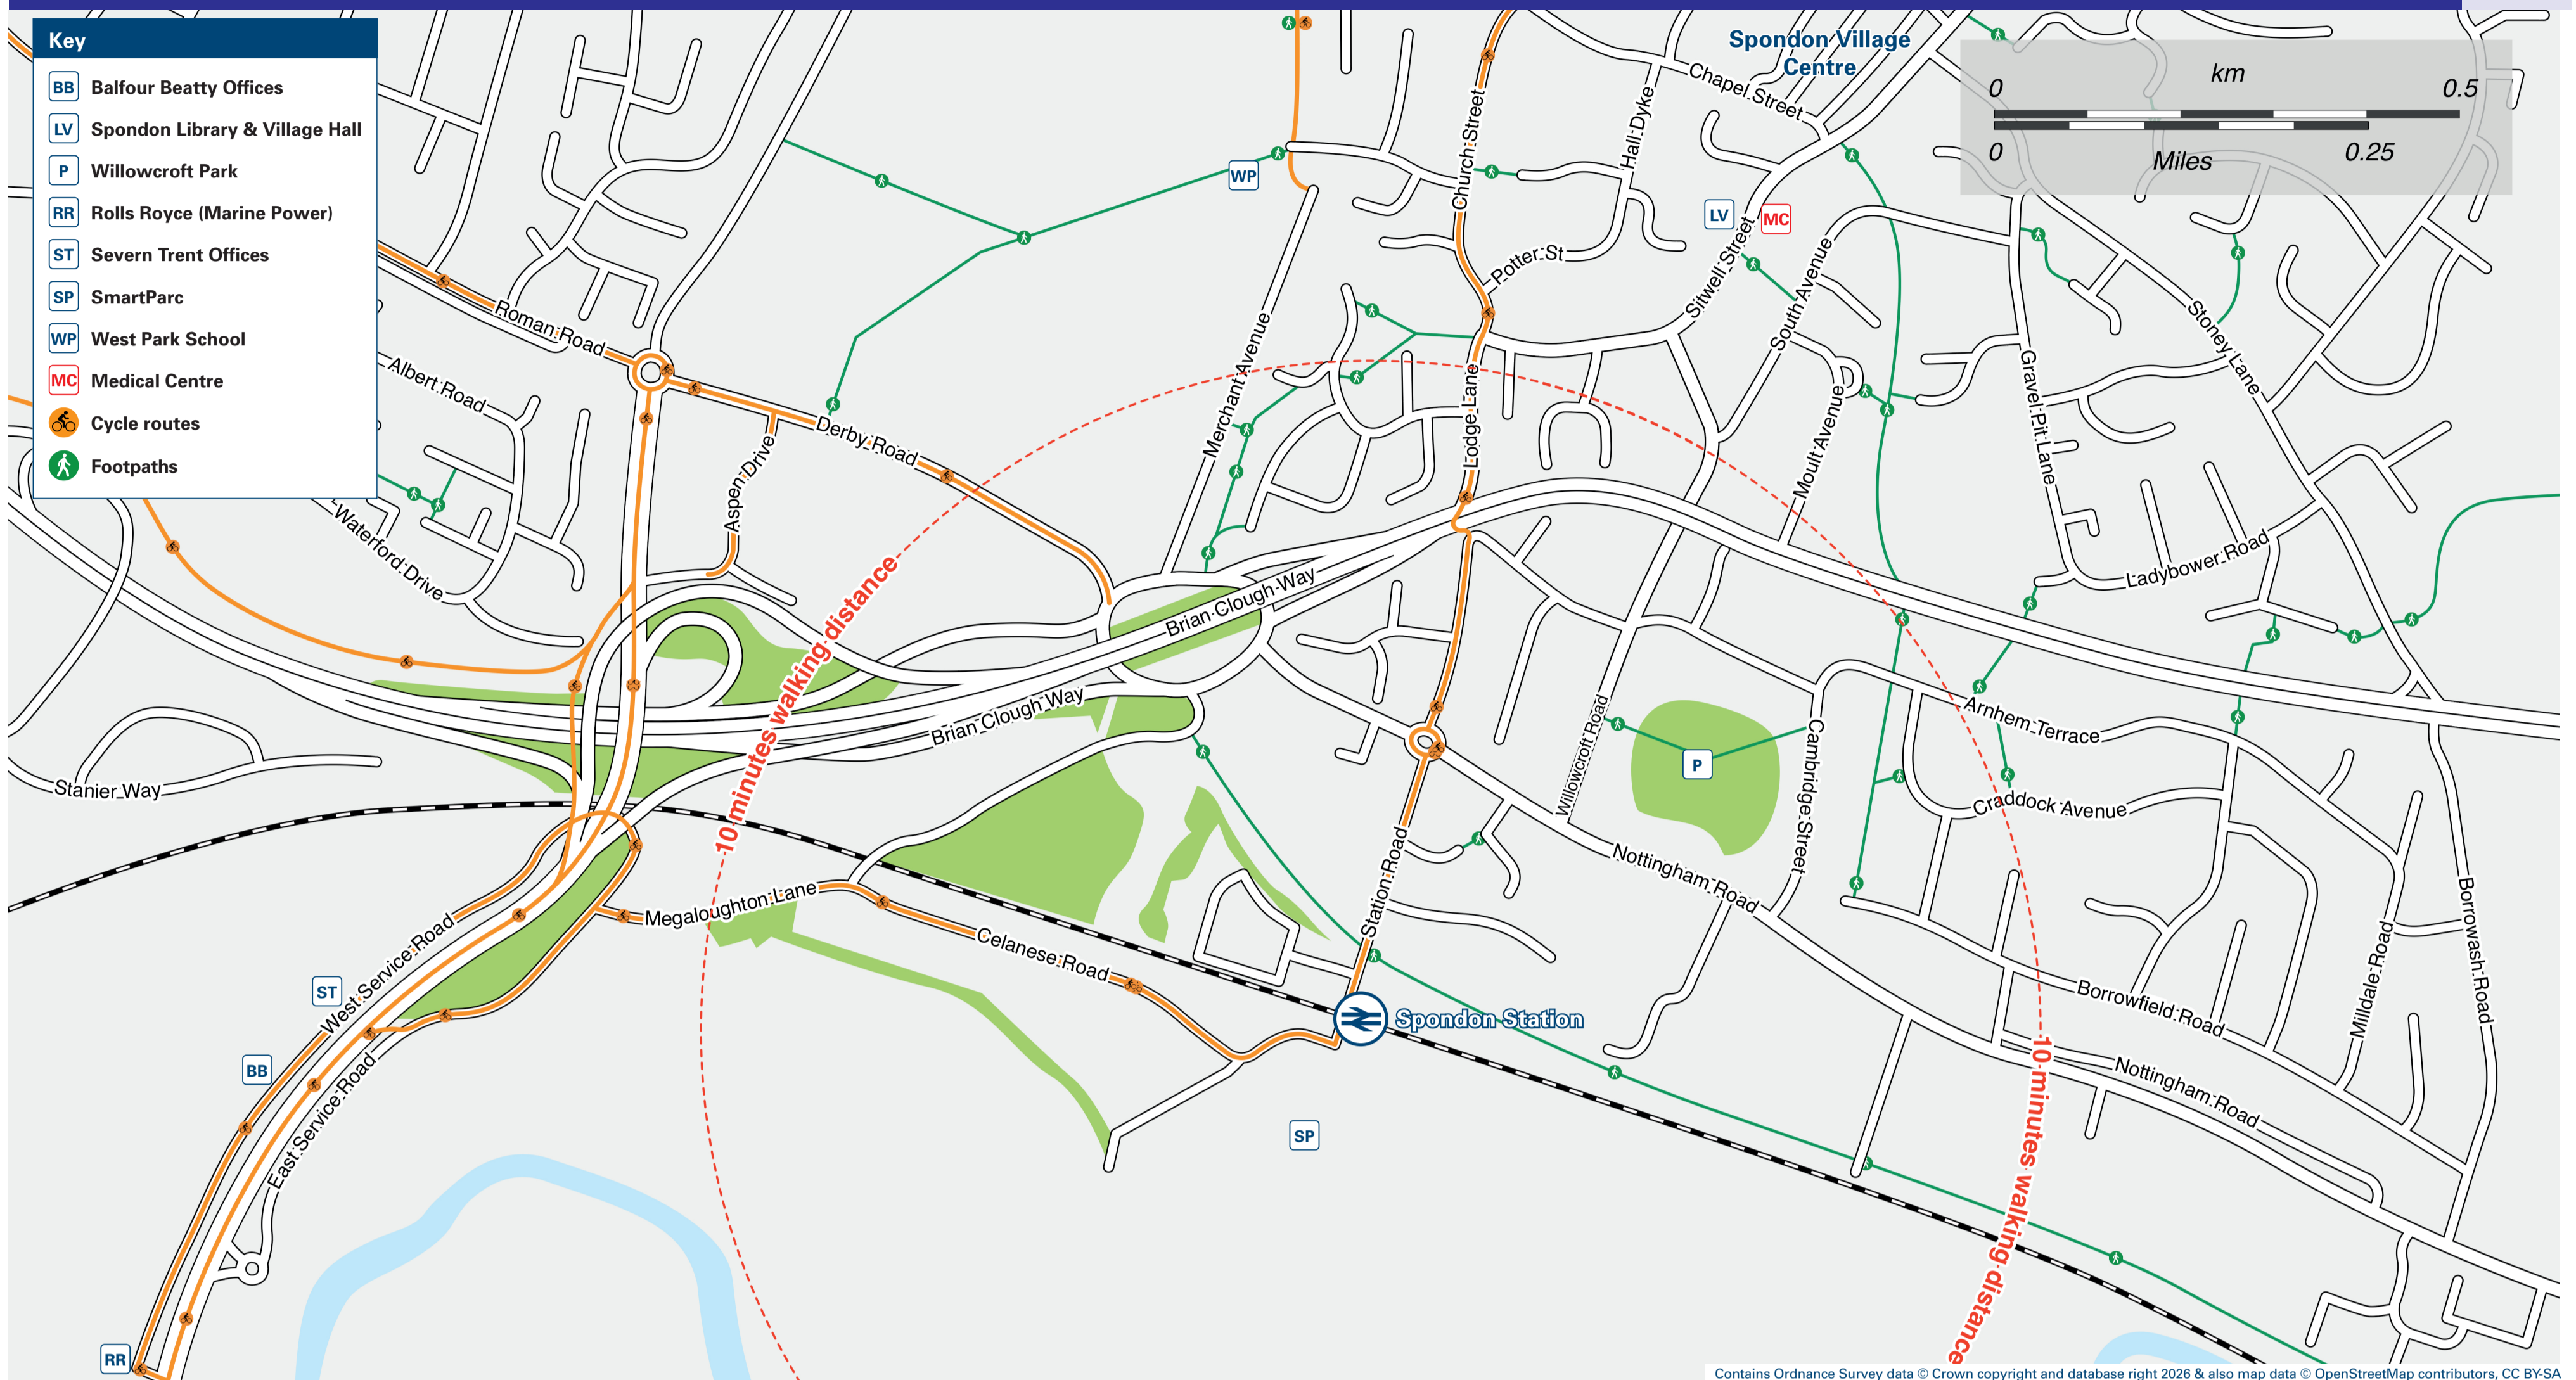

# Onward Travel Information

## Spondon Station

### Local area map

### Main destinations by bus

(Data correct at April 2026)

DESTINATION	BUS ROUTES	BUS STOP
Borrowash (Nottingham Road)	9#, 9A#, i4, indigo	A
Borrowash (Prioryway Avenue)	9#, 9A#	A
Breaston	indigo	A
Chaddesden	9#, 9A#, 20, i4, indigo	B
Derby (City Centre)	9#, 9A#, 20, i4, indigo, ilkeston flyer	B
Draycott	indigo	A
Long Eaton (Town Hall)	indigo	A
Ockbrook	9#, 9A#	A
Risley	i4	A
Sandiacre	i4	A
Spondon (Arnham Terrace)	9#, 9A#, 20, i4	A
Spondon (Village Centre)	9#, 9A#, 20	A
Stapleford	i4	A