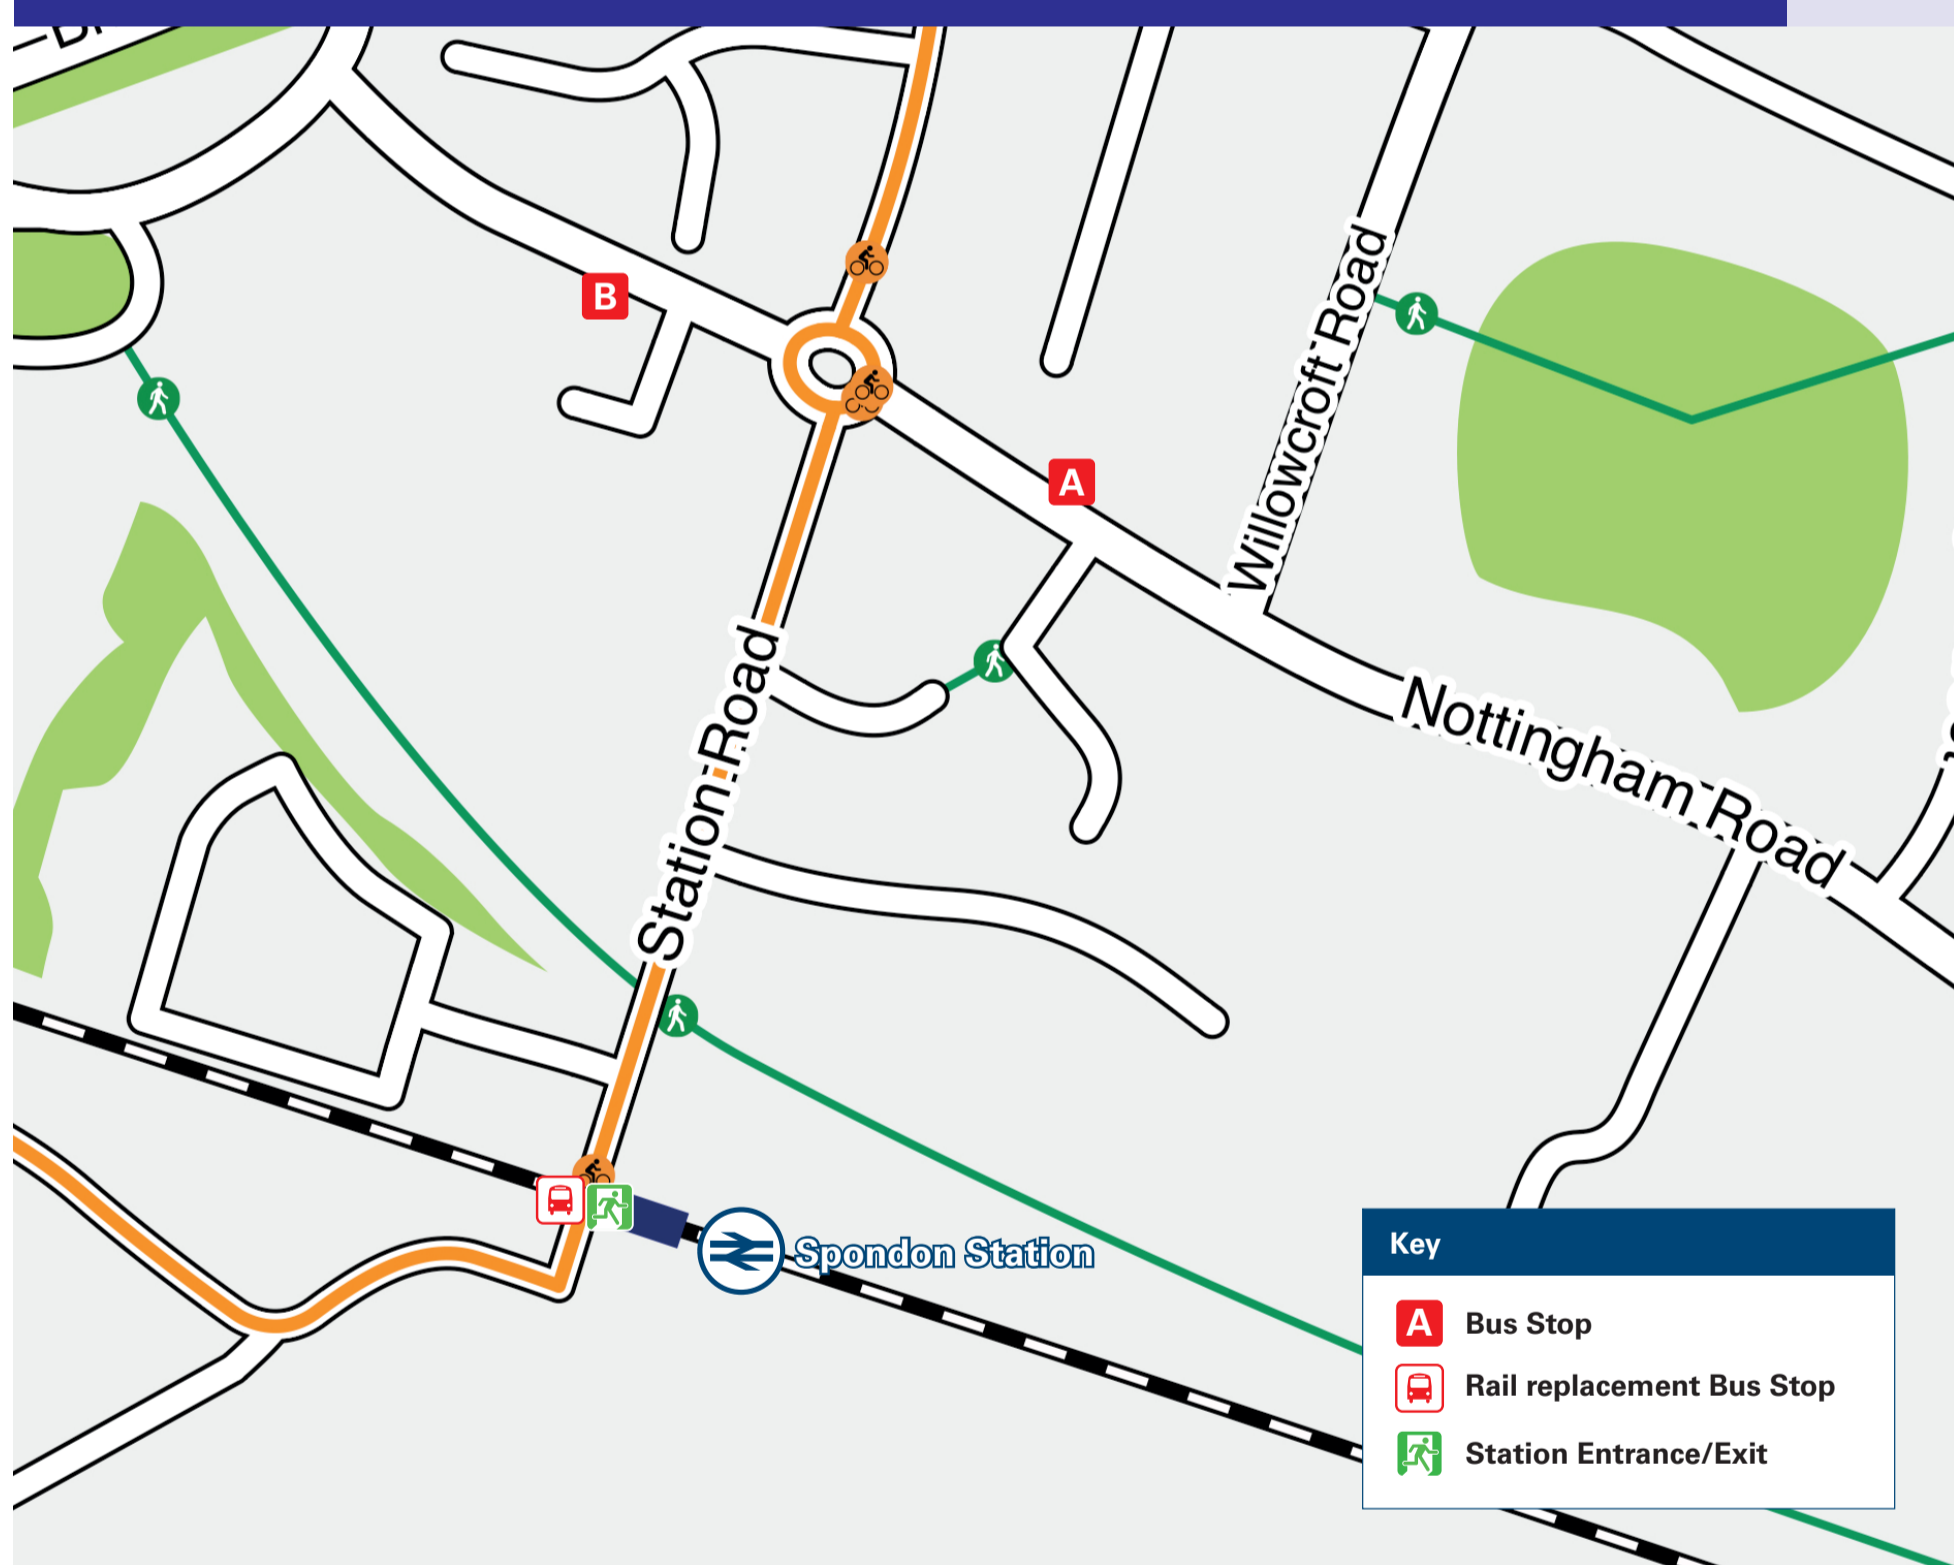

Buses

Rail replacement buses and coaches depart from the station entrance, adjacent to the level crossing.

Main destinations by bus

(Data correct at April 2026)

DESTINATION	BUS ROUTES	BUS STOP
Borrowash (Nottingham Road)	9#, 9A#, i4, indigo	A
Borrowash (Prioryway Avenue)	9#, 9A#	A
Breaston	indigo	A
Chaddesden	9#, 9A#, 20, i4, indigo	B
Derby (City Centre)	9#, 9A#, 20, i4, indigo, ilkeston flyer	B
Draycott	indigo	A
Long Eaton (Town Hall)	indigo	A
Ockbrook	9#, 9A#	A
Risley	i4	A
Sandiacre	i4	A
Spondon (Arnham Terrace)	9#, 9A#, 20, i4	A
Spondon (Village Centre)	9#, 9A#, 20	A
Stapleford	i4	A

NOTES

Bus routes 20, i4, ilkeston flyer and indigo operate daily services, Mondays to Sundays. For bus times and days of operation please contact Traveline on www.traveline.info or call: 0871 200 22 33
🚶 It's approximately a 20 minutes walk from this station to Spondon village centre, see maps for walking route.
Bus routes 9 & 9A operate limited daytime services on Mondays to Saturdays, only. No evenings or Sundays services.

Taxis

Spondon station has no taxi rank or cab office. Advance booking is essential, please consider using the following local operators: (Inclusion of this number doesn't represent any endorsement of the taxi firm)

Chads Cars
01332 666 222

Albatross Cars
01332 345 345

Western Cabs
01332 331 331

Further information about all onward travel

Local Cycle Info derby.gov.uk For more information about cycle routes.	National Cycle Info walkwheelcycletrust.org.uk	Bus Times See timetable displays at bus stops. www.traveline.info 0871 200 22 33 public transport info		PlusBus plusbus.info PlusBus is a discount price 'bus pass' that you buy with your train ticket. It gives you unlimited bus travel around your chosen town, on participating buses. Visit plusbus.info

National Rail Enquiries

Online nationalrail.co.uk	NRE App Free National Rail Enquiries app for iOS and Android	Social Media facebook.com/nationalrailenq @nationalrailenq	Alert Me nationalrail.co.uk/alertme You can sign up to Alert Me messages on the National Rail Enquiries website where you can receive train and platform notifications directly to your smart phone.	Contact Centre 03457 48 49 50 Calls cost no more than calls to geographic numbers (01 or 02) and may be recorded.	PlusBike nationalrail.co.uk/plusbike For more information.