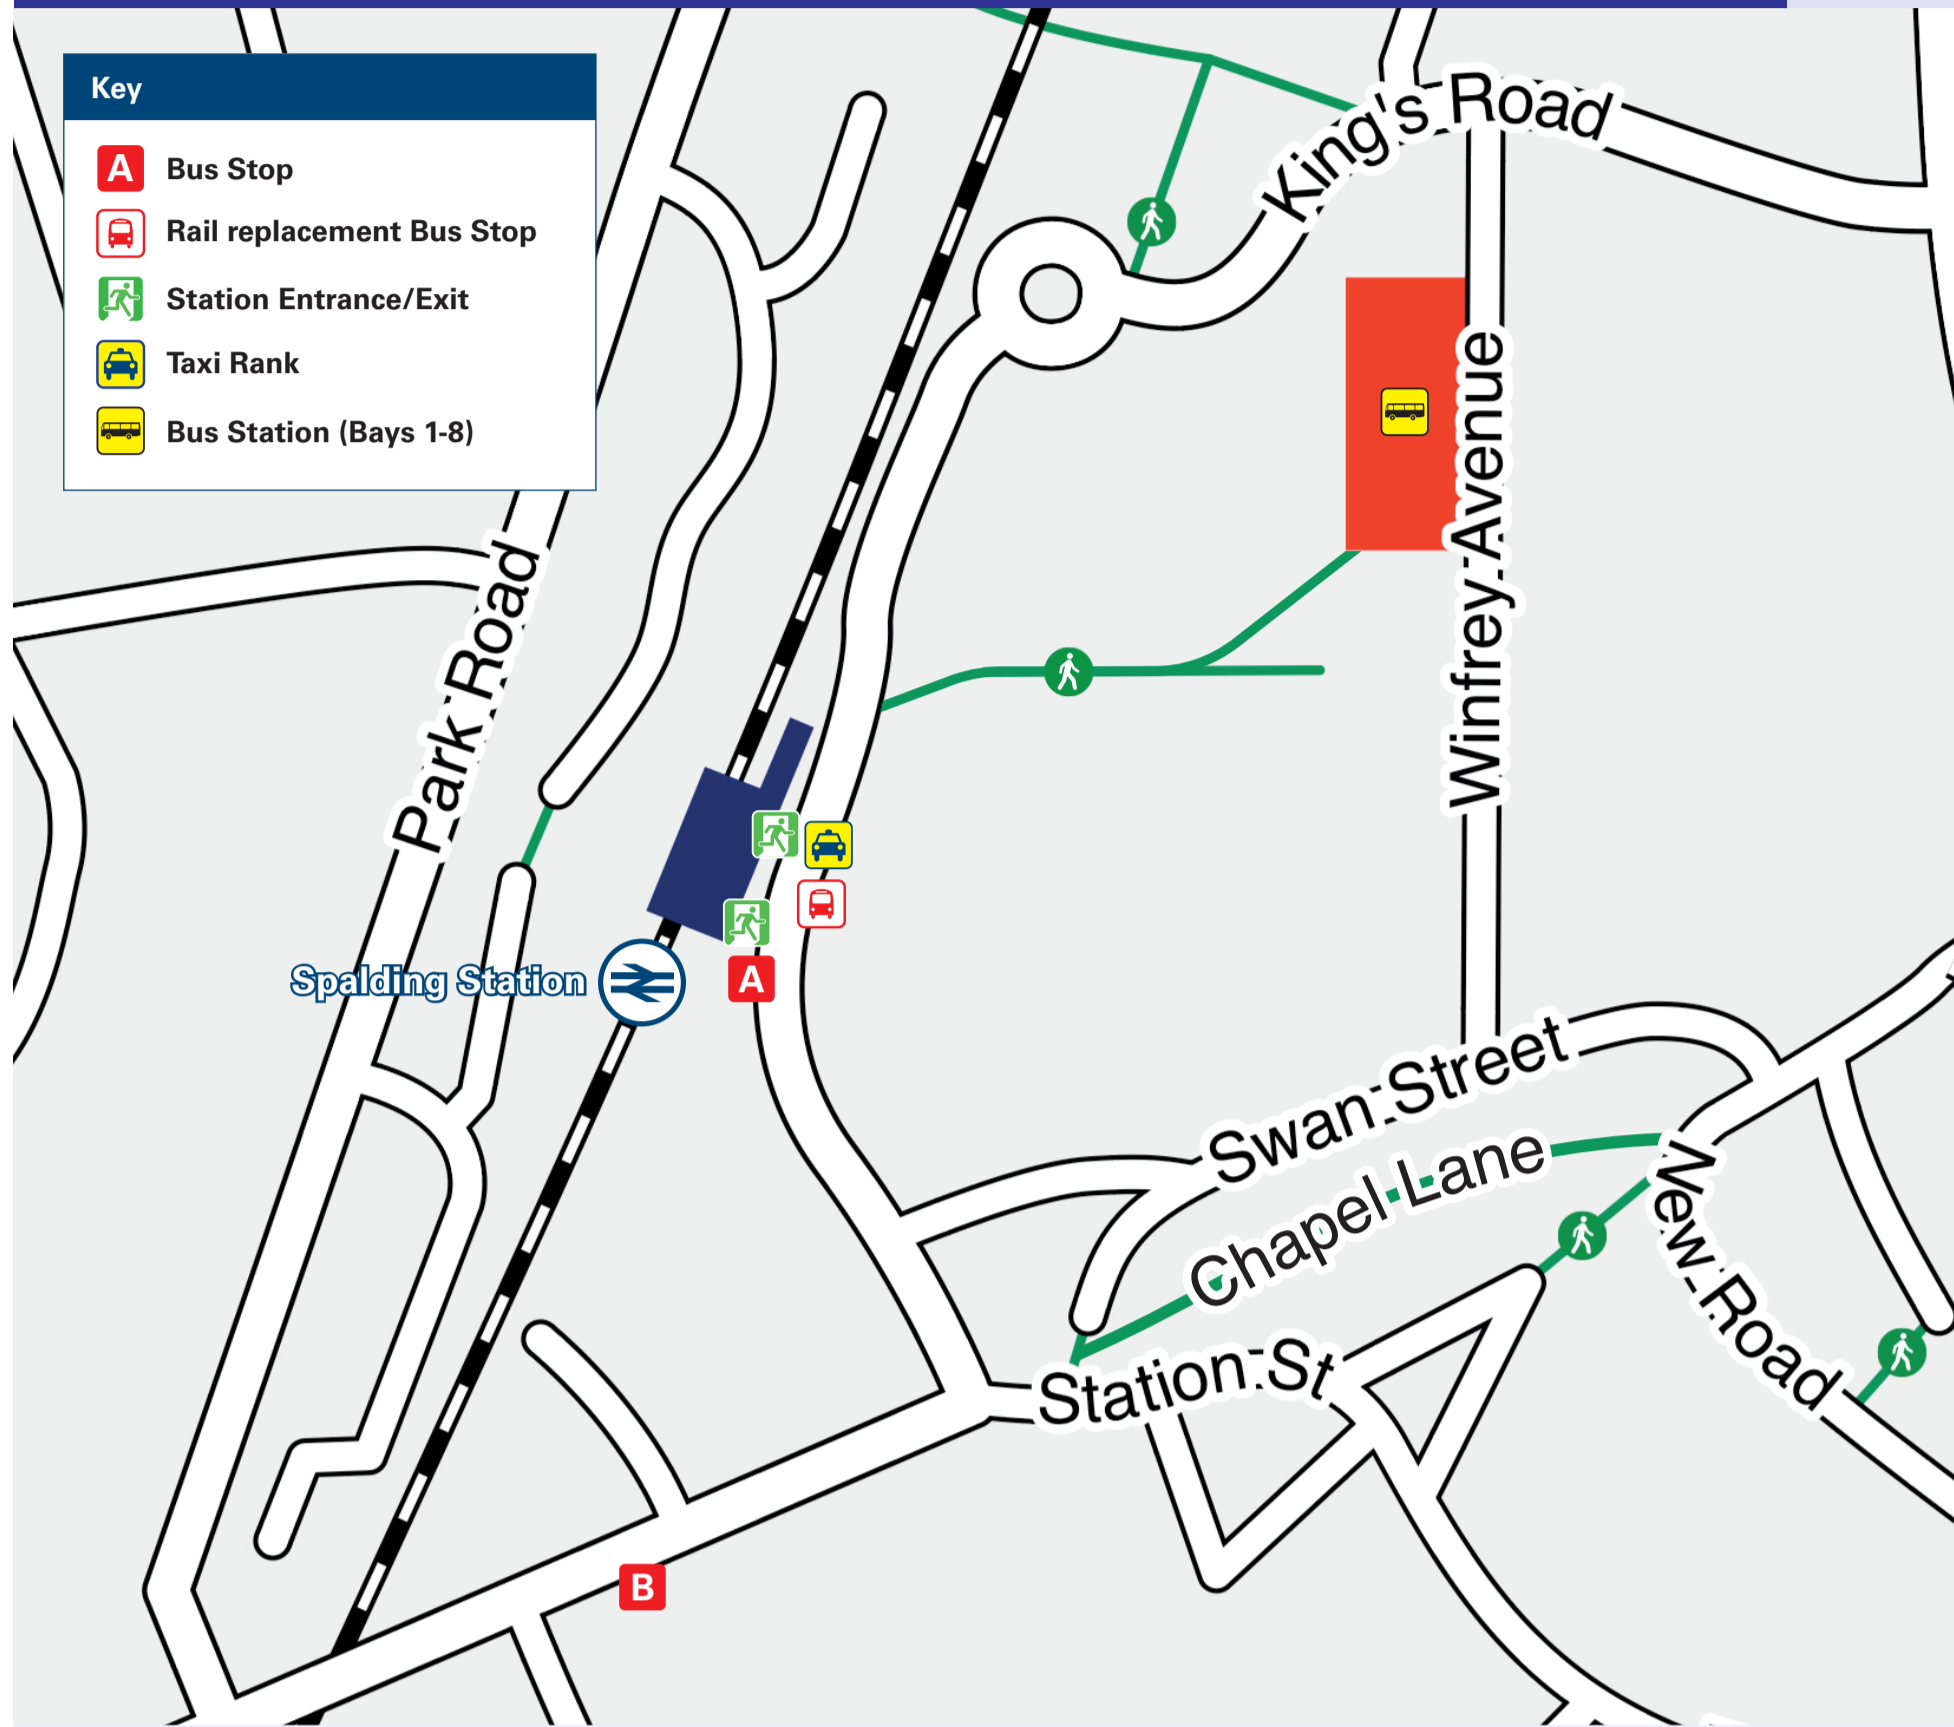

Onward Travel Information

Spalding Station

Buses and Taxis

Rail replacement buses and coaches depart from outside the station front at the bus stop next to the taxi rank.