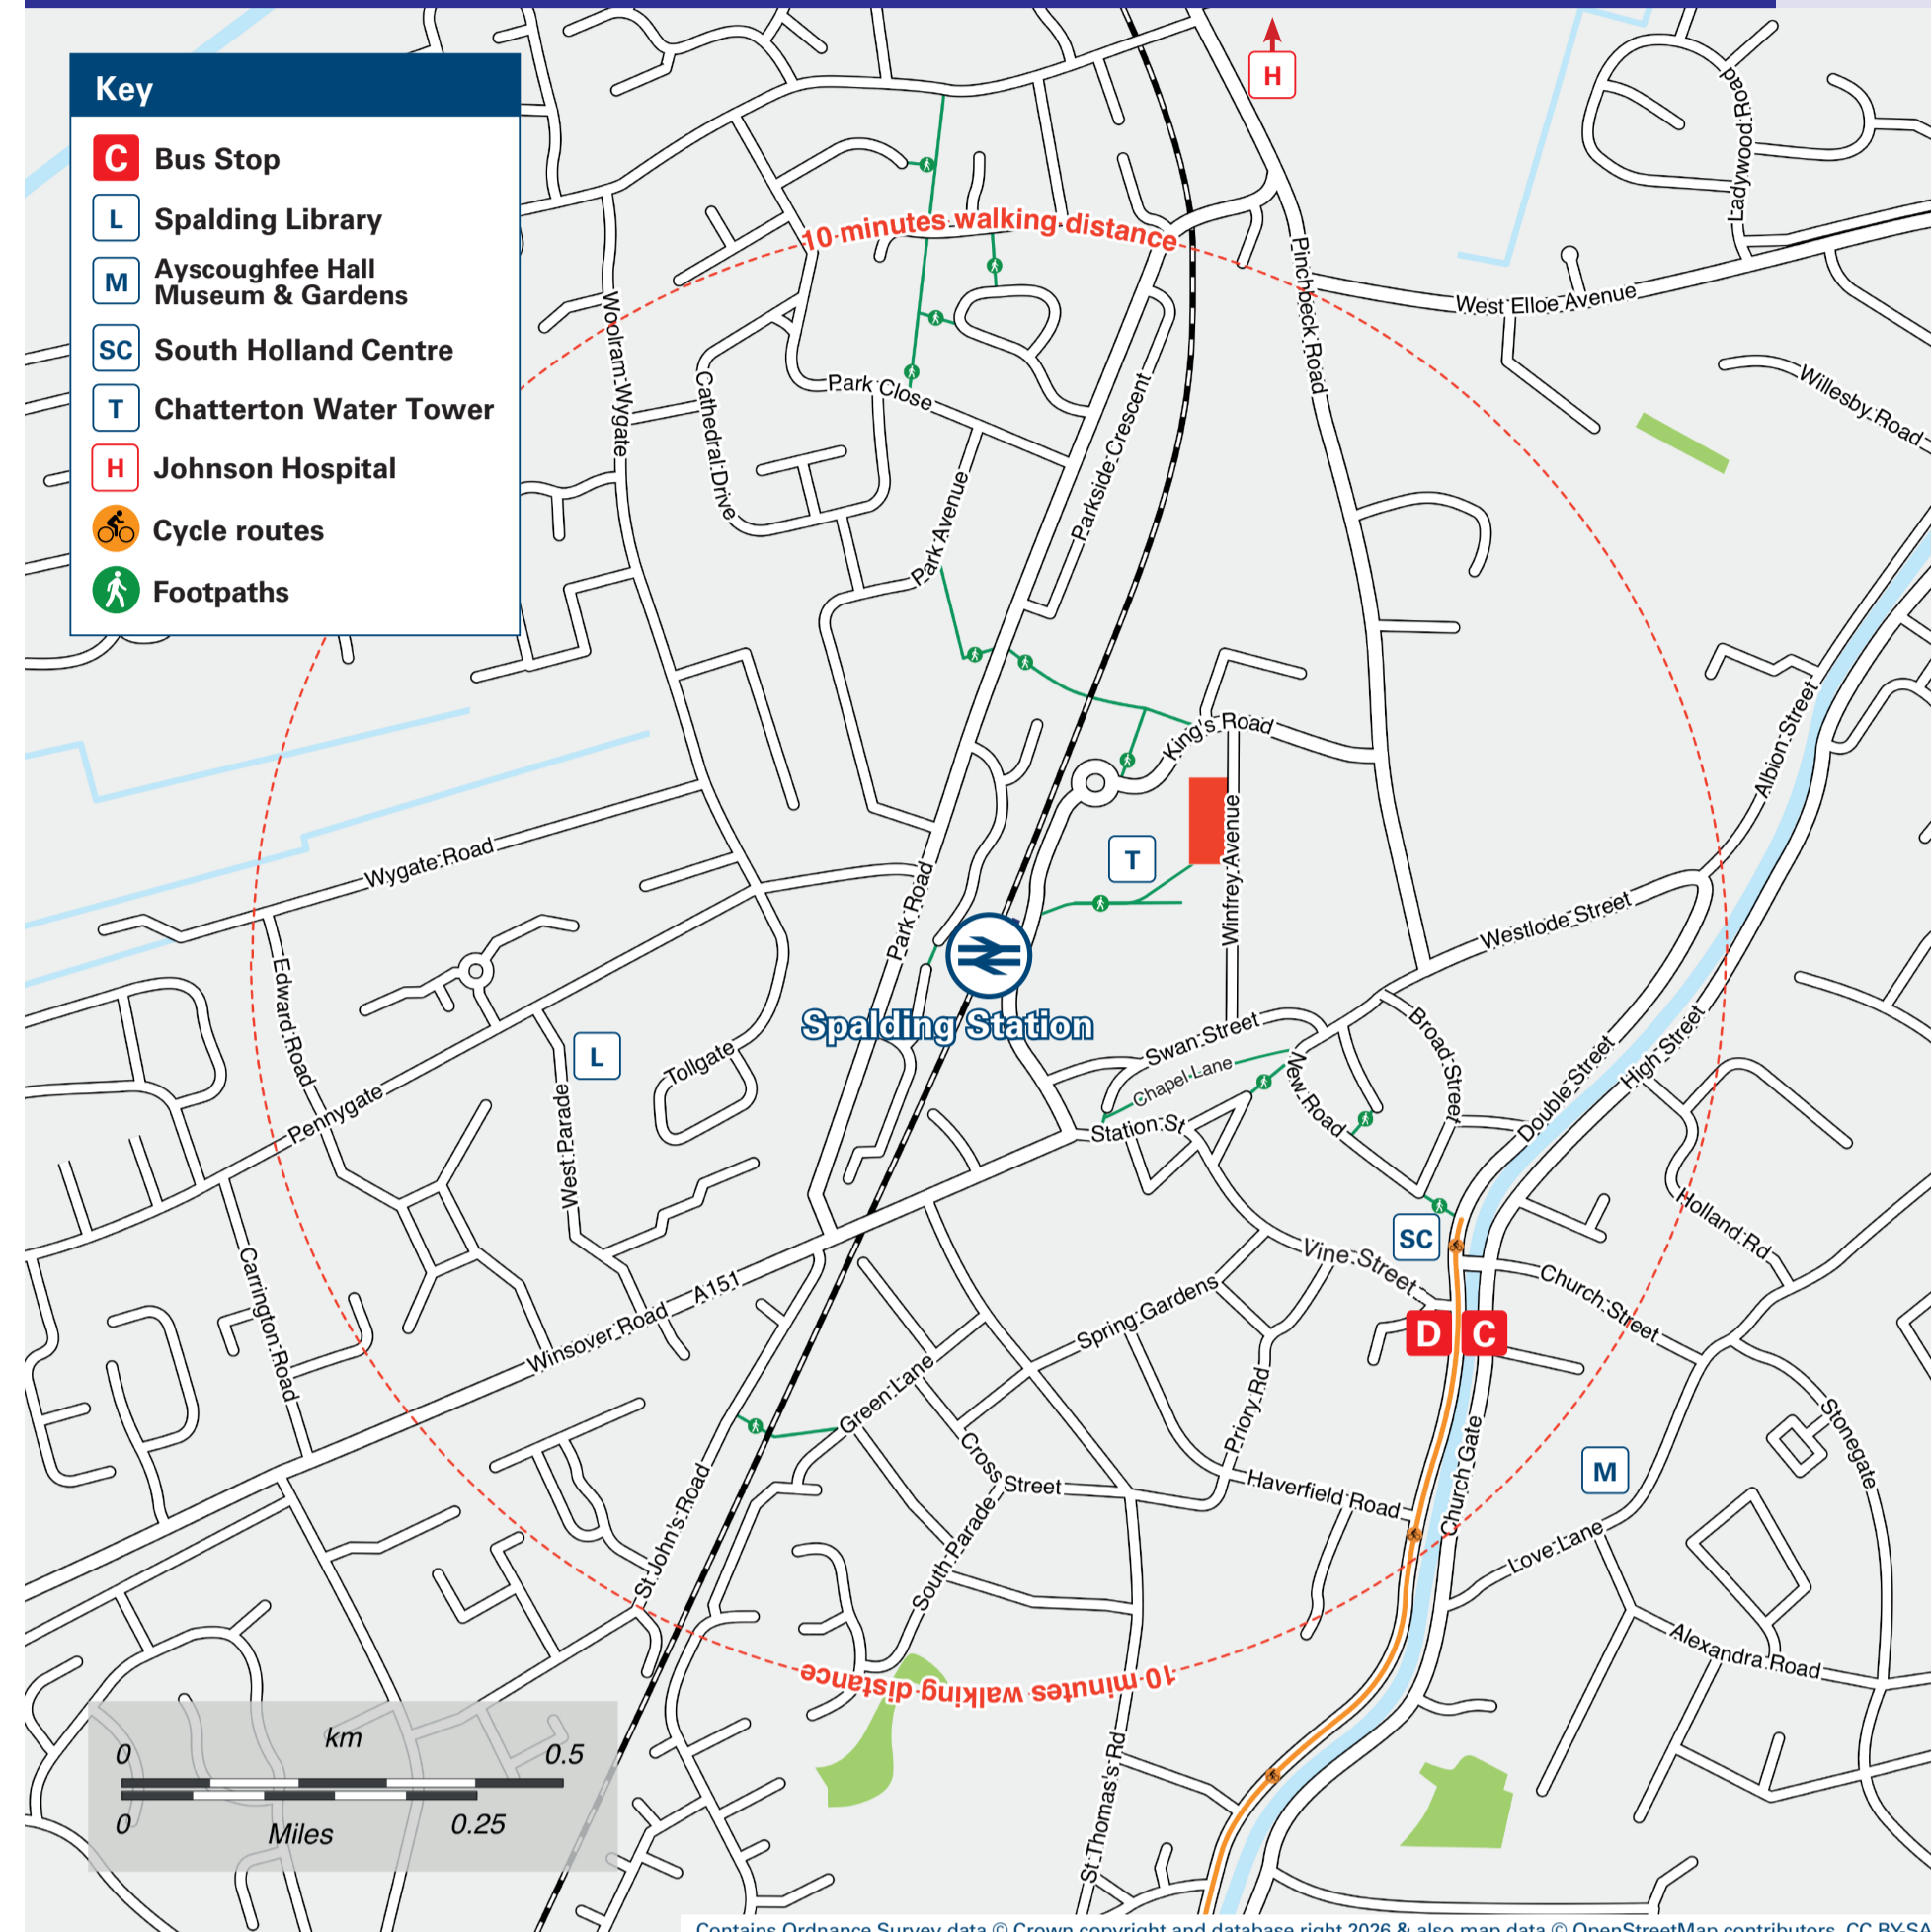

Local area map

Main destinations by bus

(Data correct at May 2026)

DESTINATION	BUS ROUTES	BUS STOP	DESTINATION	BUS ROUTES	BUS STOP	DESTINATION	BUS ROUTES	BUS STOP
Bicker	B9*	Bus Station Bay 2	Market Deeping (Deeping St James)	301~	Vine Street C	Sutton Bridge	505	Bus Station Bay 1
Boston (Bus Station)	B3*, B3X*, B9*, B13**	Bus Station Bay 2	Moulton Village (Moons Green)	505	Bus Station Bay 1	Tallington	301~	Vine Street C
Boston Community Stadium (Wyboston)	B3*, B3X*, B13**	Bus Station Bay 2	Northorpe	B9*	Bus Station Bay 2	Terrington St Clement	505	Bus Station Bay 1
Cowbit	37	B, Bus Station Bay 4	Peterborough	37	B, Bus Station Bay 4	Uffington	301~	Vine Street C
Crowland (for Crowland Abbey)	37	B, Bus Station Bay 4	Pinchbeck (Morrisons)	37	A, Bus Station Bay 4	Weston (for Baytree Garden Centre)	505	Bus Station Bay 1
Deeping St Nicholas	301~	Vine Street C	Pinchbeck (Village Centre, St Mary's Church)	B3*, B9*, B13**	Bus Station Bay 2	Whaplode	505	Bus Station Bay 1
Donington	B9*	Bus Station Bay 2	Quadrang	B9*	Bus Station Bay 2	Wyberton (London Road)	B3*, B3X*, B13**	Bus Station Bay 2
Eye	37	B, Bus Station Bay 4	Spalding Common (London Road)	37	B, Bus Station Bay 4			
Fleet Hargate	505	Bus Station Bay 1	Spalding Town Service (Circular) ##	IT1	B, Bus Station Bay 5			
Gedney	505	Bus Station Bay 1		IT2	A, Bus Station Bay 5			
Gosberton	B9*, B13**	Bus Station Bay 2	Springfields Outlet Centre	37	A, Bus Station Bay 4			
Holbeach	505	Bus Station Bay 1		IT2	A, Bus Station Bay 5			
Johnson Community Hospital (Spalding)	37	A, Bus Station Bay 4	Stamford	IT2	A, Bus Station Bay 5			
	IT2	A, Bus Station Bay 5	Surfleet	505	Bus Station Bay 1			
Kings Lynn	B3*, B9*, B13**	Bus Station Bay 2	Sutterton	301~	Vine Street C			
Kirton	B3*, B3X*, B9*, B13**	Bus Station Bay 2		301~	Vine Street C			
Long Sutton	505	Bus Station Bay 1		B9*, B13**	Bus Station Bay 2			

NOTES

Bus routes 37 & 505 operate daily services.
Bus routes IT1 & IT2 operate services on Mondays to Saturdays, only.
CallConnect is a bookable bus service operating in this area and surrounding villages Monday to Saturday. To book or for more details call 0345 234 3344 or visit www.lincsbus.com
For bus times and days of operation please contact Traveline on www.traveline.info or call: 0871 200 22 33
Alight bus at Wyberton London Road, Delfield Road, it's a short walk to the Stadium via Wallace Way.
Bus routes IT1 & IT2 (Spalding Town Service), contact Traveline for calling points and times.
* Bus routes B3, B3X and B9 operate daytime Mondays to Fridays services, only. No evening, Saturday, Sunday or Bank Holidays services.
** Bus route B13 operates a limited daytime service on Saturdays, only.
~ Bus route 301 operates a limited daytime services on Mondays to Saturdays, only. Vine St stops C & D are a 12-15 minutes walk from Spalding Railway Station. Please see the Local area map for the bus stops locations.
• Direct trains operate to this destination from this station.
• Change here for connecting national rail services.

Taxis