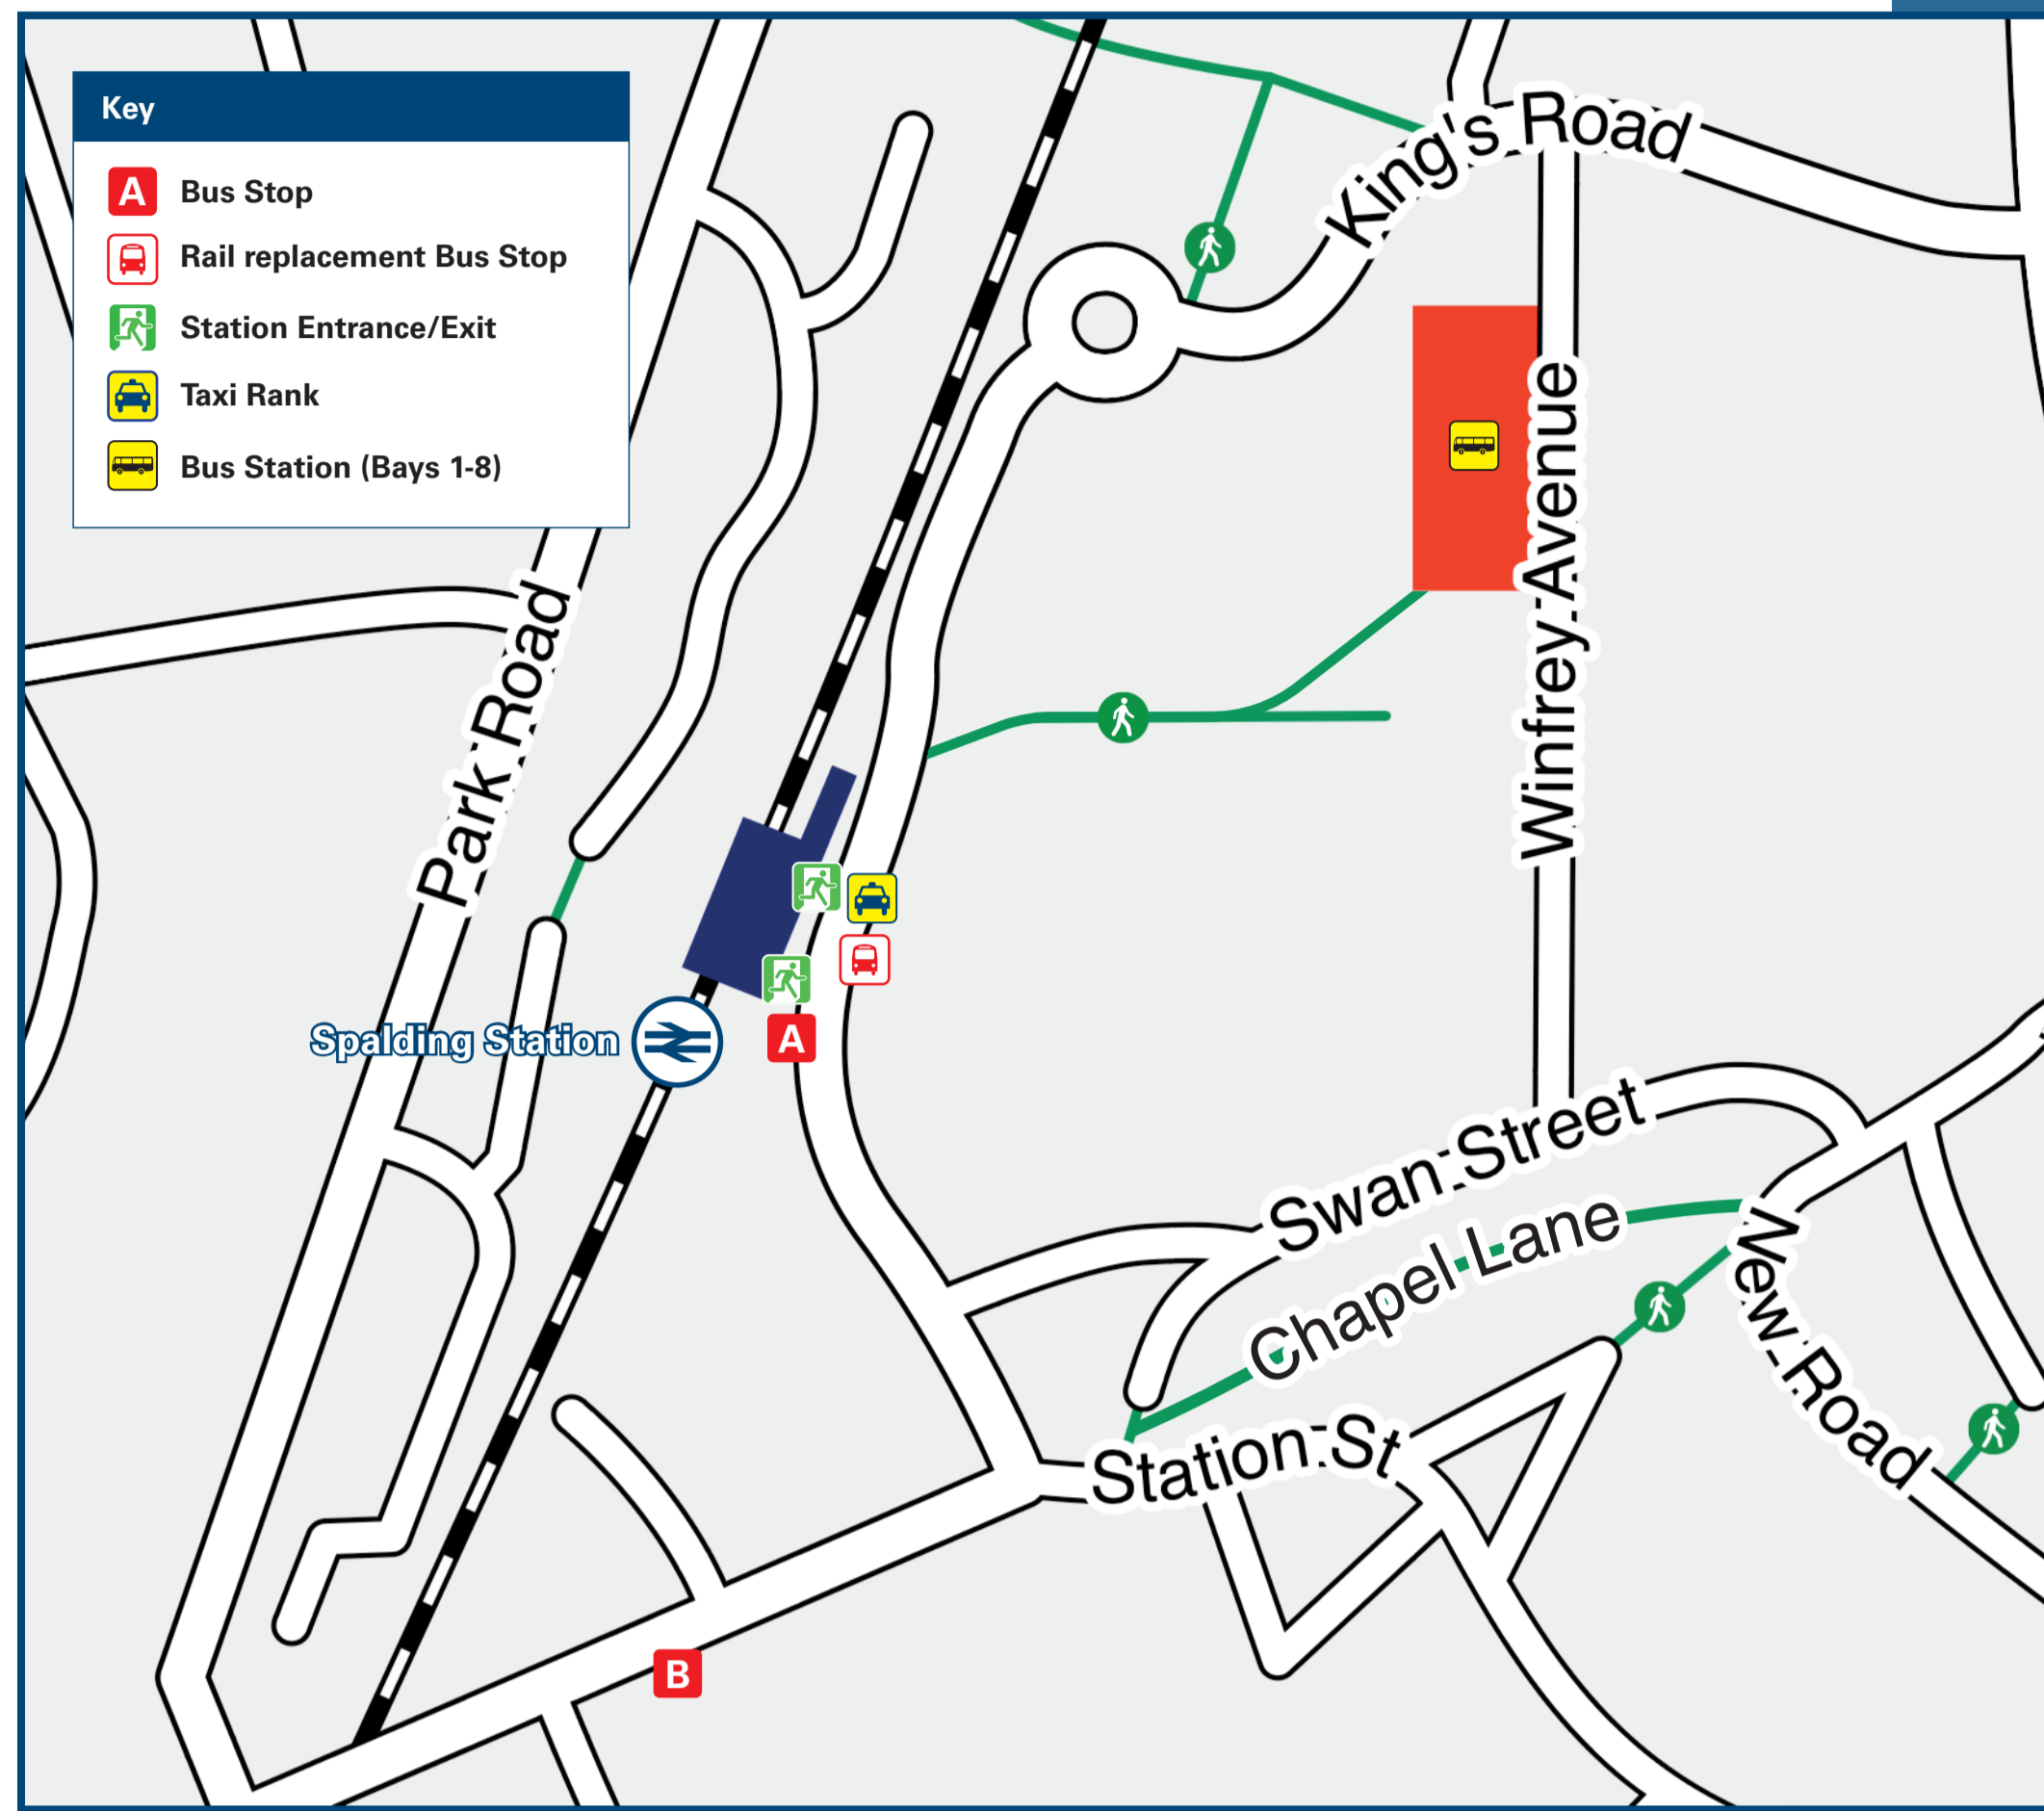

Spalding Station

Onward Travel Information

Buses and Taxis

Rail replacement buses and coaches depart from the front of the station, outside the booking hall.