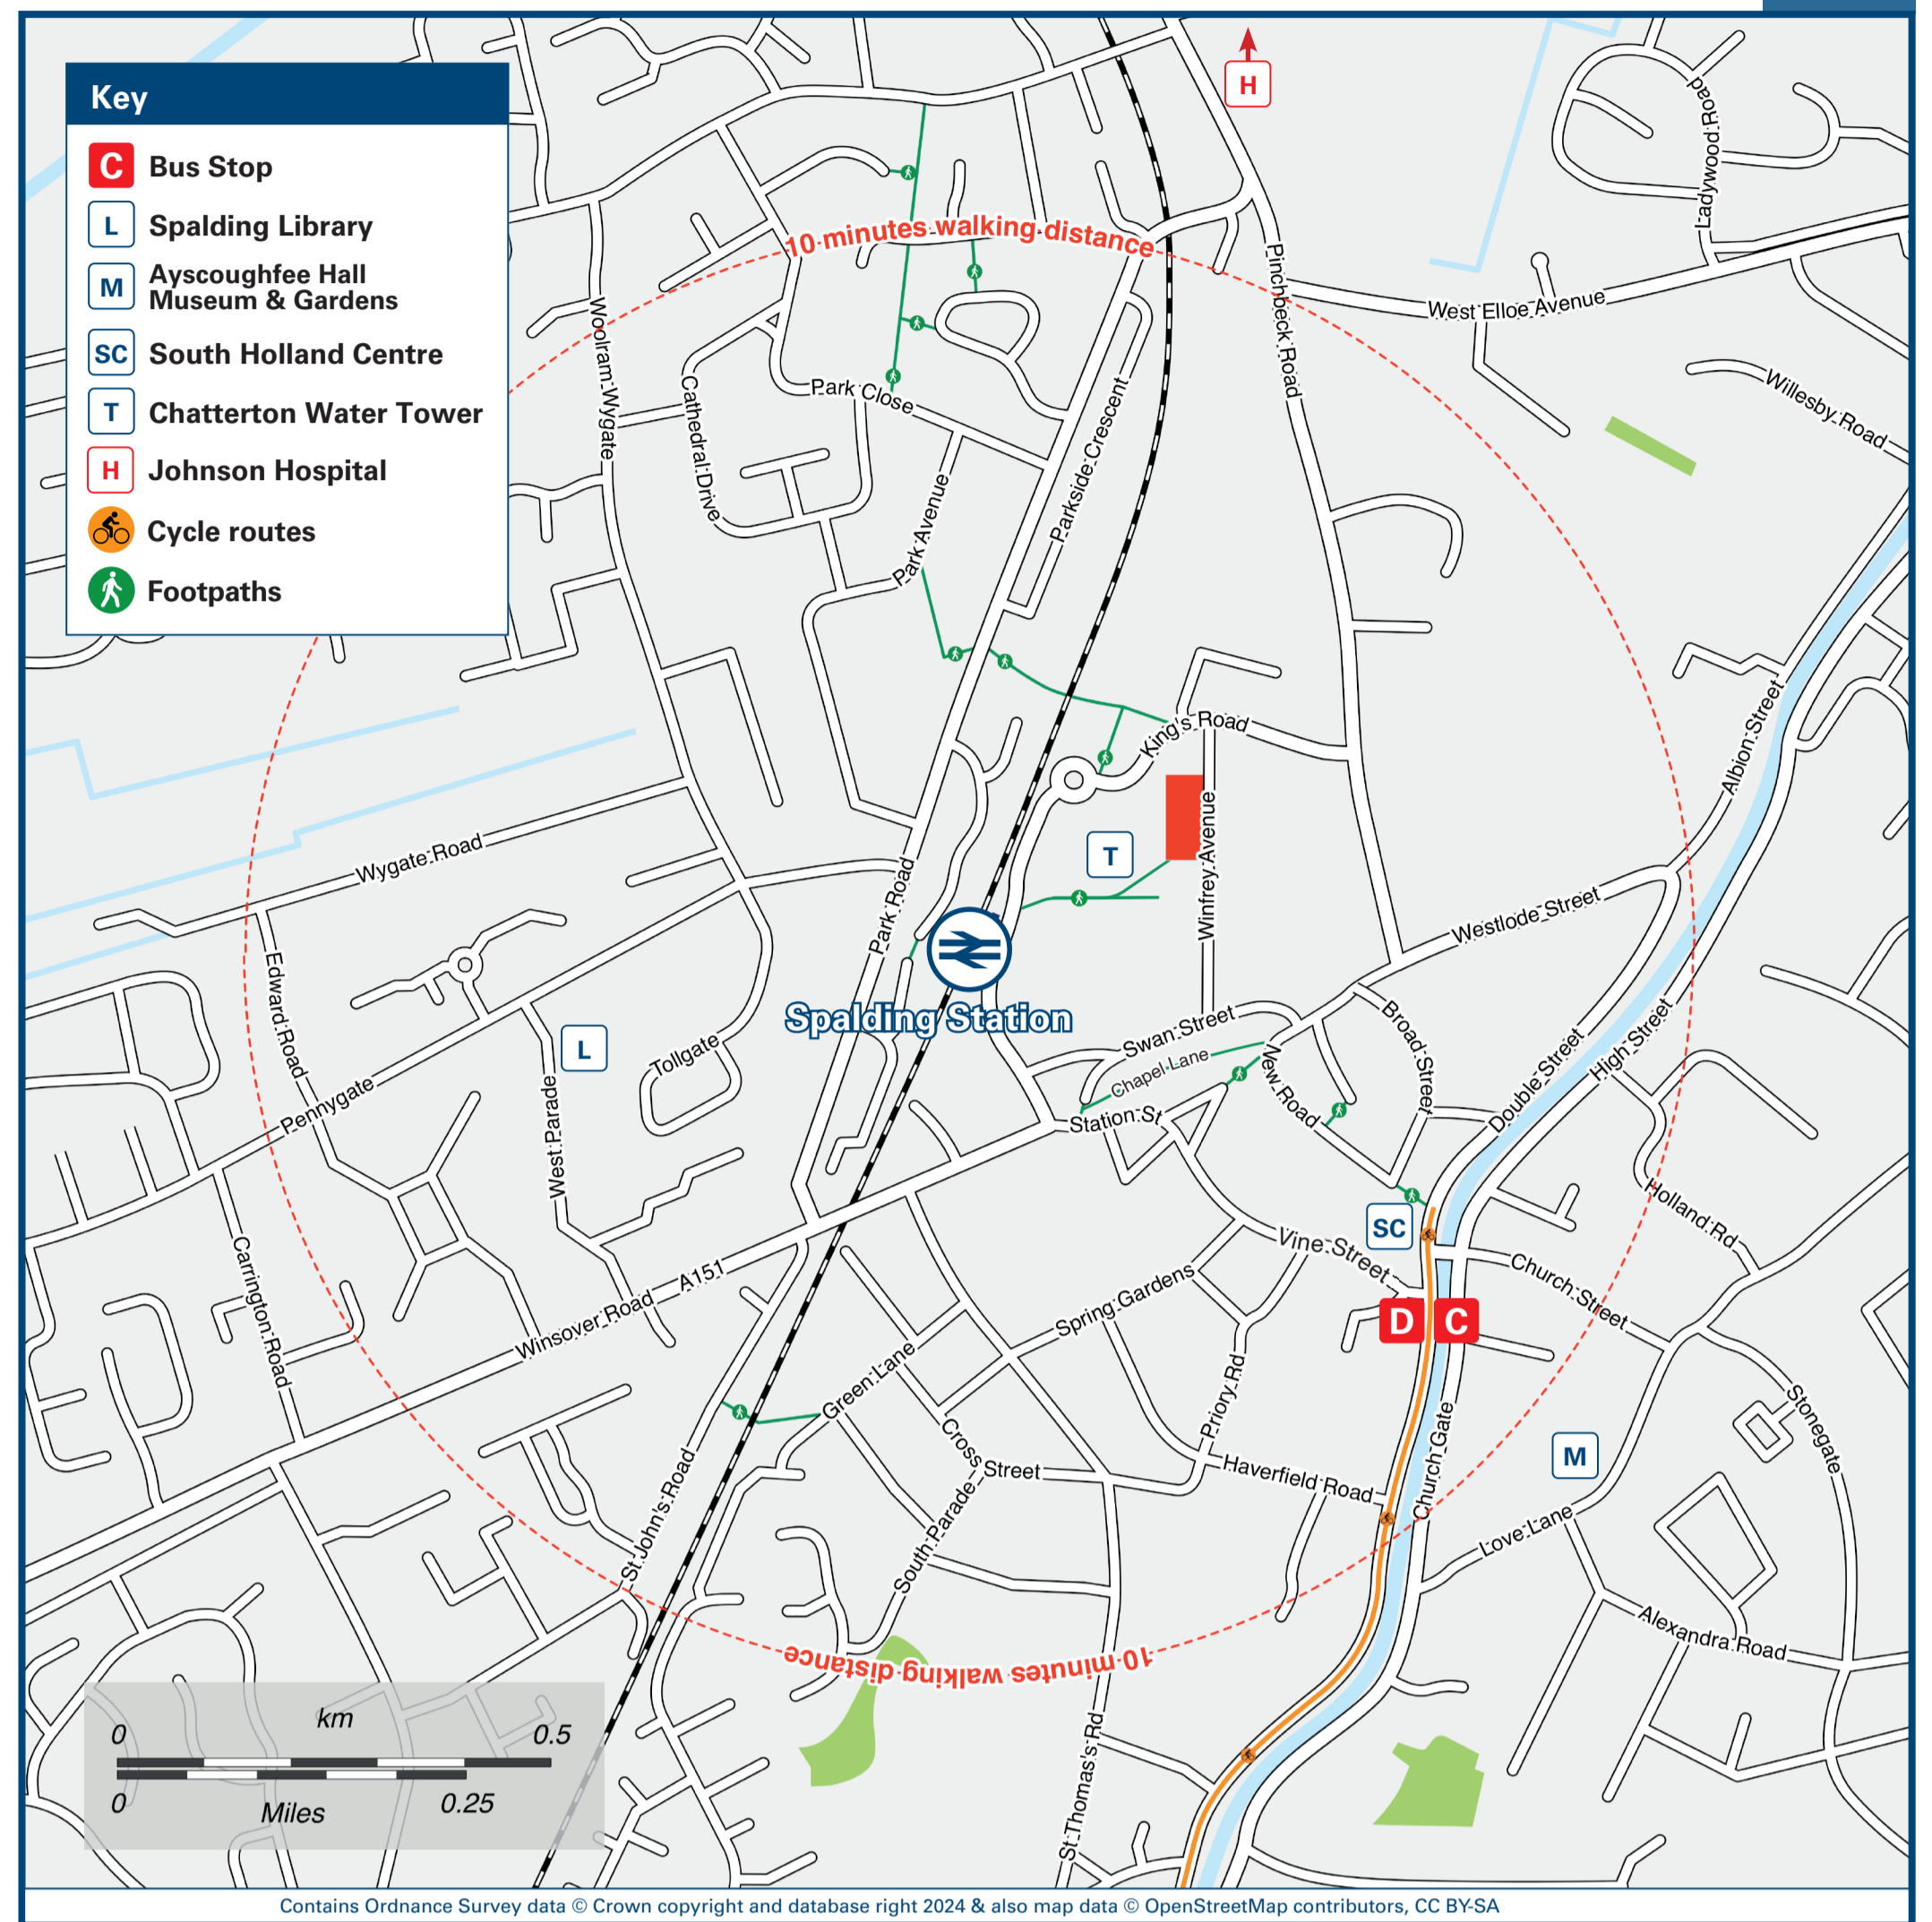

Spalding Station

Onward Travel Information

Buses and Taxis

Rail replacement buses and coaches depart from the front of the station, outside the booking hall.

Local area map

Main destinations by bus

(Data correct at May 2024)

DESTINATION	BUS ROUTES	BUS STOP
Bicker	B9*	Bus Station Bay 2
Boston (Bus Station)	B3*, B3X*, B9*, B13**	Bus Station Bay 2
Boston Community Stadium (Wyboston)#	B3*, B3X*, B13**	Bus Station Bay 2
Brotherhouse Bar	37	B, Bus Station Bay 4
Cowbit	37	B, Bus Station Bay 4
Crowland (for Crowland Abbey)	37	B, Bus Station Bay 4
Deeping St Nicholas	301+, 302++	Vine Street C
Donington	B9*	Bus Station Bay 2
Eye	37	B, Bus Station Bay 4
Fleet Hargate	505	Bus Station Bay 1
Gedney	505	Bus Station Bay 1
Gosberton	B3*, B9*, B13**	Bus Station Bay 2
Holbeach	505	Bus Station Bay 1
Johnson Community Hospital (Spalding)	37	A, Bus Station Bay 4
	IT2	A, Bus Station Bay 5
	B3*, B9*, B13**	Bus Station Bay 2
Kings Lynn	505	Bus Station Bay 1
Kirton	B3*, B9*, B13**	Bus Station Bay 2
Long Sutton	505	Bus Station Bay 1
Market Deeping (Deeping St James)	301+, 302++	Vine Street C
Moulton Village (Moons Green)	505	Bus Station Bay 1

^ Bus route 43 runs one bus at 13:10 on Mondays, Tuesdays, Wednesdays and Fridays only. Bus 43 also serves: Gedney Hill, Holbeach Drove, Low Fulney, Moulton Chapel, Moulton Eaugate, Throckenolt, Weston Hills and Whaplode Drove.