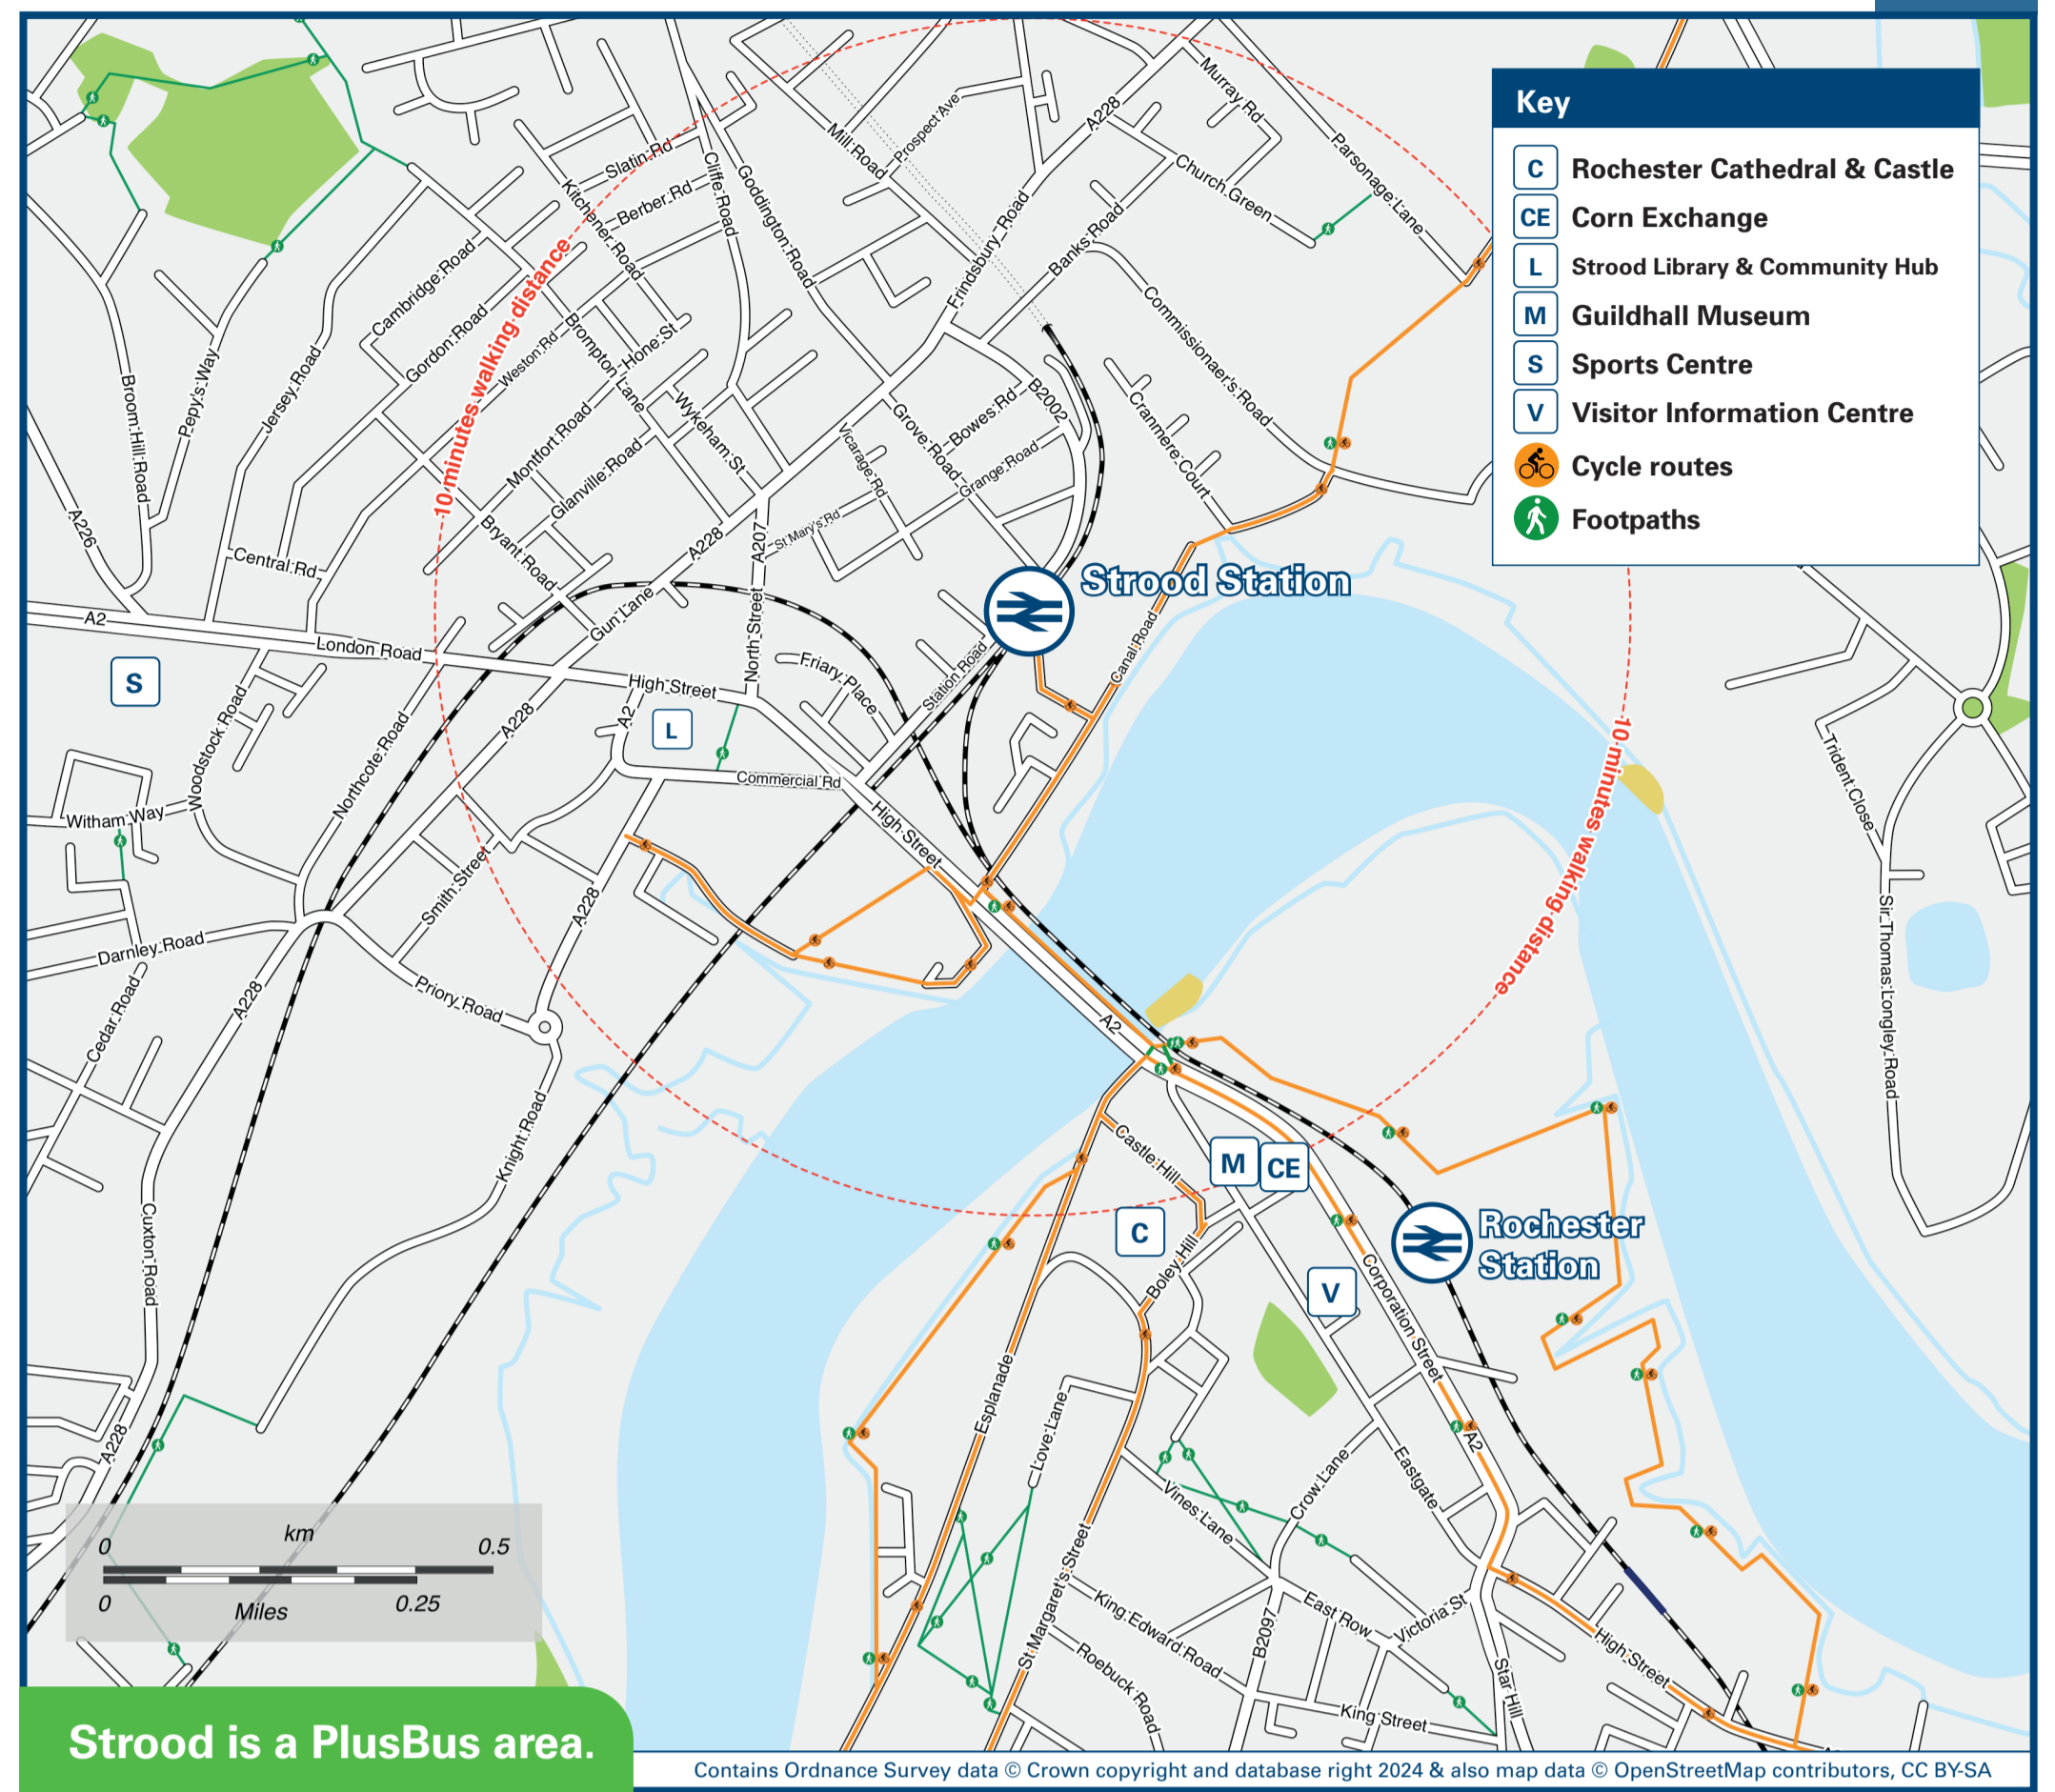

Strood Station

Onward Travel Information

Buses and Taxis

Rail replacement buses depart from the Station forecourt.

Local area map

Strood is a PlusBus area.

PlusBus is a discount price 'bus pass' that you buy with your train ticket. It gives you unlimited bus travel around your chosen town, on participating buses. Visit www.plusbus.info

Main destinations by bus

(Data correct at July 2024)

DESTINATION	BUS ROUTES	BUS STOP
Allhallows-on-Sea (for Kingsmead Caravan Park)	191	E
Bluewater	700	E
Chalk	190	E
Chatham	133, 140, 141, 151, 170, 173#, 190, 191, 193*, 197**	D
Chatham Maritime (The Historic Dockyard)	170	A
Chattenden	191, 193*	E
Cliffe (for RSPB Cliffe Pools)	133, 193*	E
Cliffe Woods	133, 193*	E
Cuxton	151	E
Denton	190	E
Earl Estate	140, 141, 700	E

DESTINATION	BUS ROUTES	BUS STOP
Frindsbury (Bingham Road)	173#, 191, 193*, 197#	E
Grain (Isle of Grain)	191	E
Gravesend	190	E
Halling	151	E
Higham	190	E
High Halstow	191, 193*	E
Hoo Marina	191	E
Hoo St Werburgh	191, 193*	E
Lower Stoke	191	E
Marlowe Park	140	E
Medway City Estate	170	A, D
Medway Gate	170	B
Medway Valley Park (for Cinema)	151	E
	170	B, E

DESTINATION	BUS ROUTES	BUS STOP
Rochester	133, 140, 141, 151, 170, 173**, 190, 191, 193*, 197#, 700	D
Shorne	190	E
Upnor (for Upnor Castle)	197#	E
Wainscott, Brompton Farm Road	133, 173#	E
Wainscott, Hollywood Lane	133, 173#, 191, 193*	E