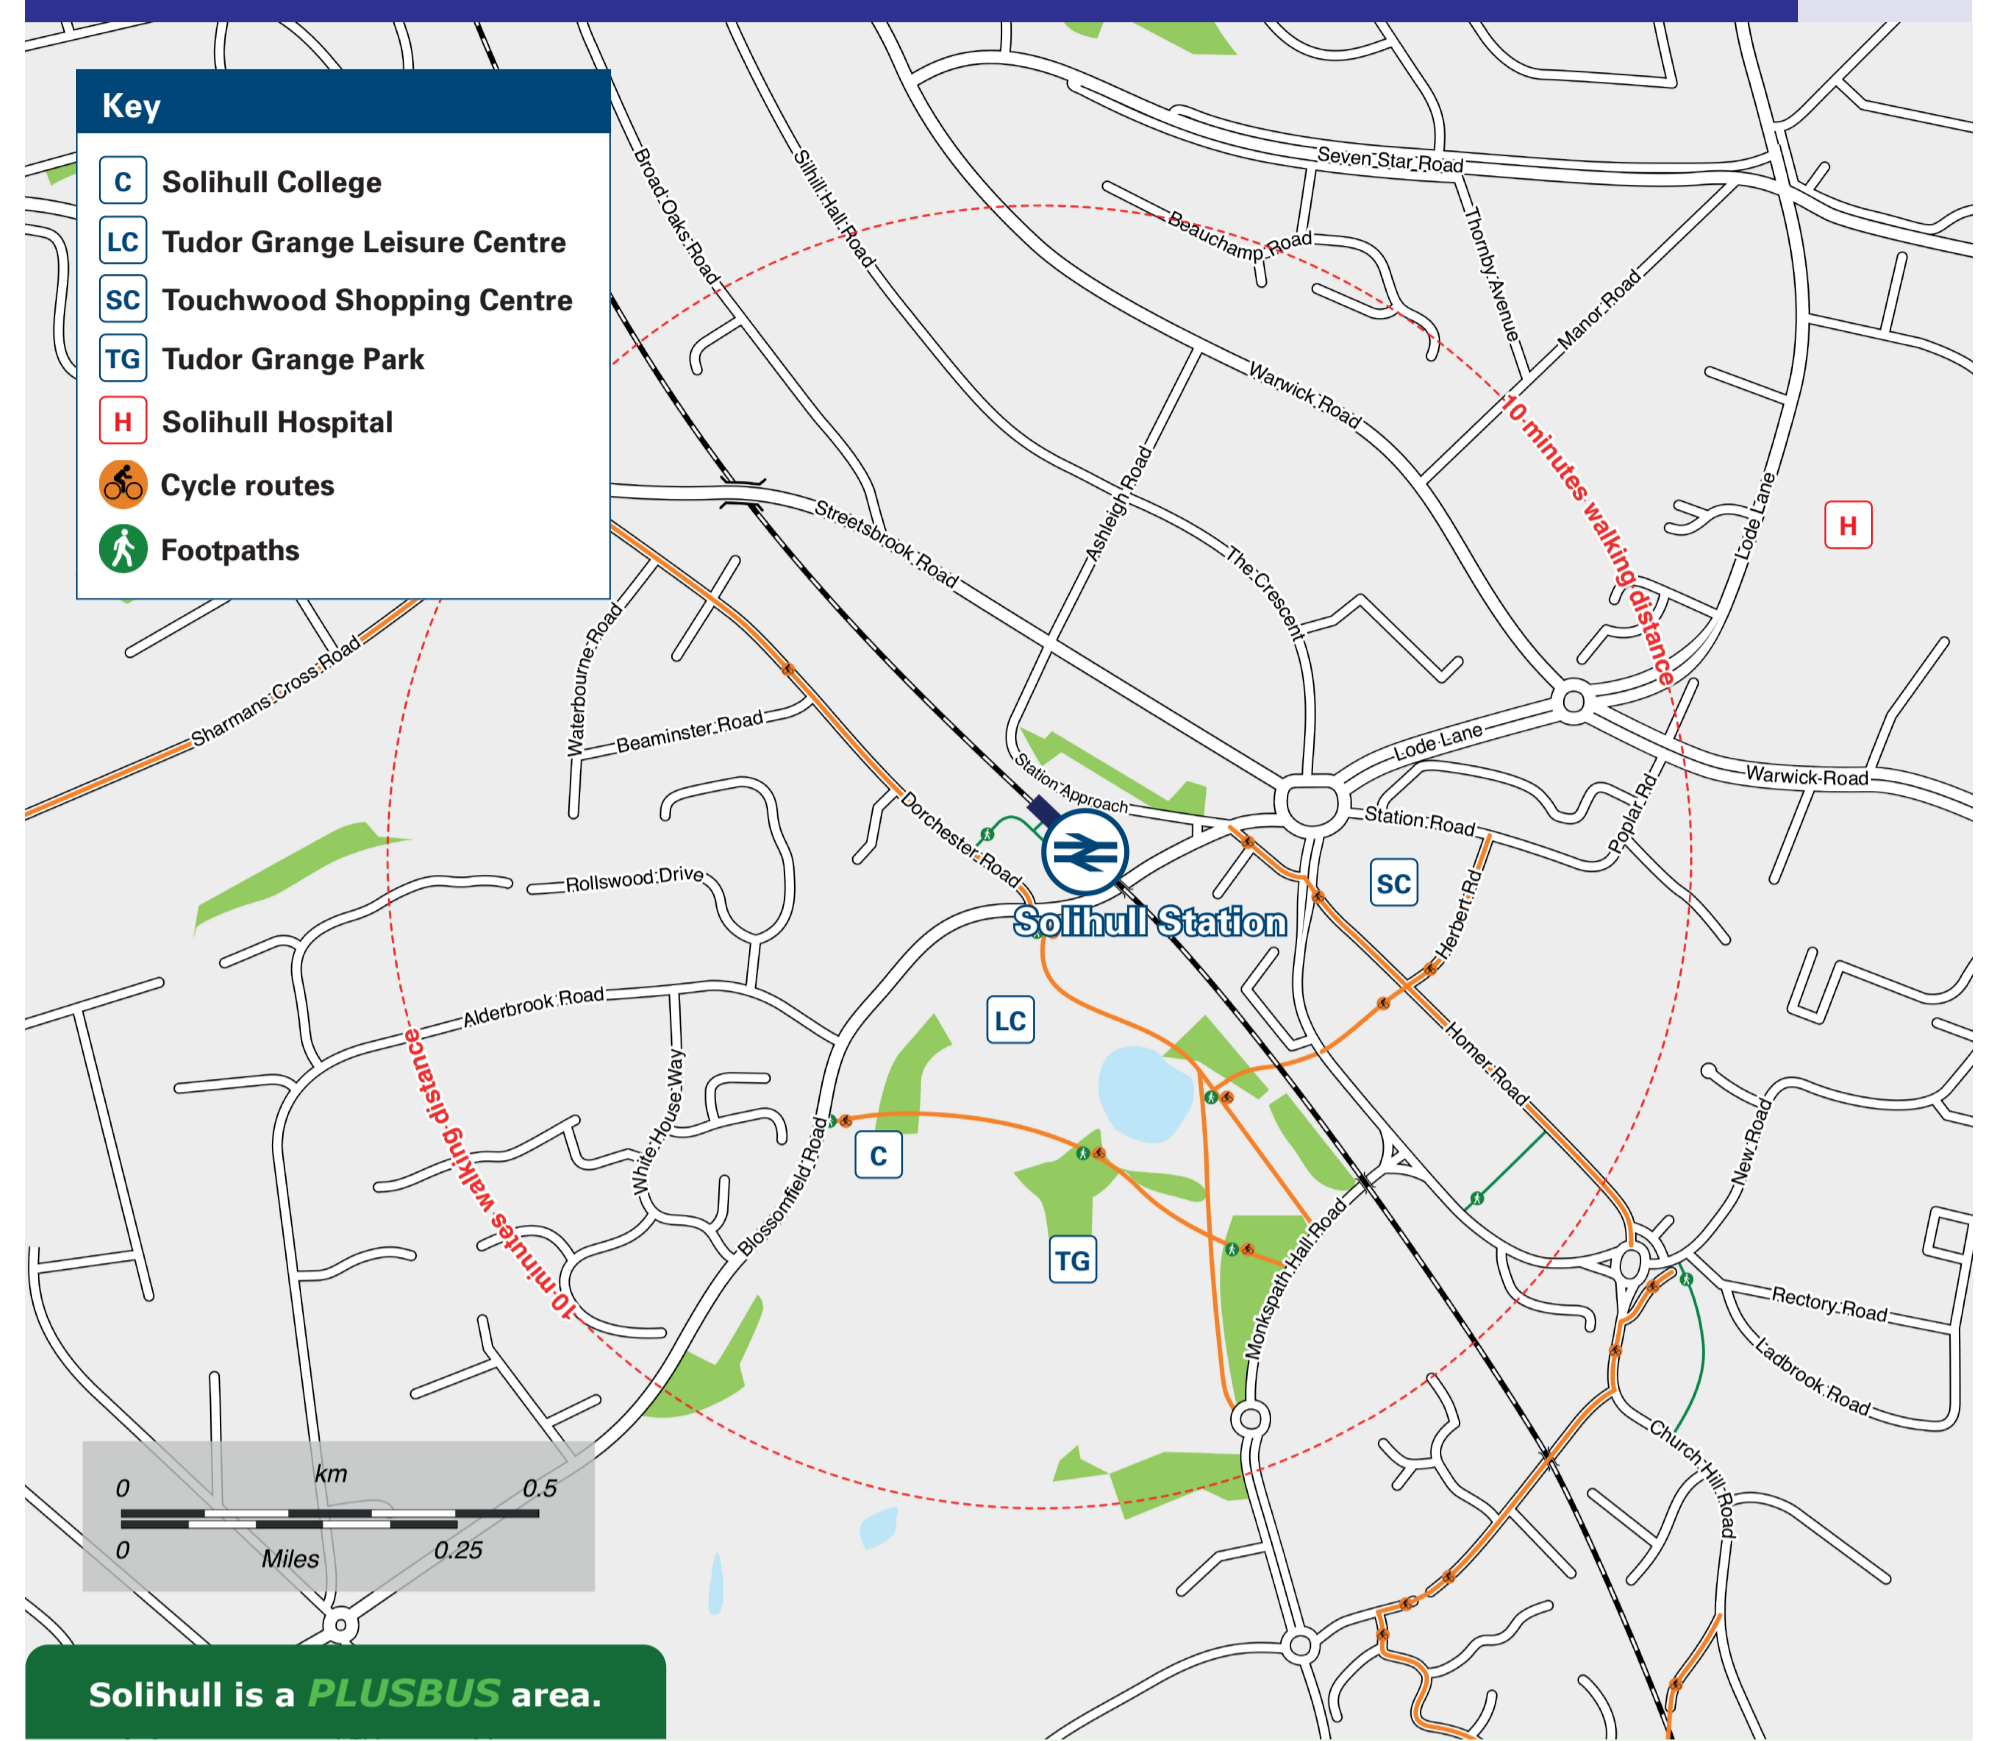

Local area map

Solihull is a **PLUSBUS** area.

Add **PlusBus** to your train ticket—now available on eTicket from leading rail ticketing apps—for unlimited bus travel in the **PlusBus** zone in your destination town or city. Visit [plusbus.info](https://www.plusbus.info)

Main destinations by bus

(Data correct at April 2026)

DESTINATION	BUS ROUTES	BUS STOP	DESTINATION	BUS ROUTES	BUS STOP	DESTINATION	BUS ROUTES	BUS STOP
Acock's Green Village	4A	A	Hobs Moat	X2, 98, 99, 99A	C	Shirley Rail Station	49	H
Allesley	630, 631	E	Hockley Heath	631	F	Shirley (Stratford Road shops)	664, 665	A
Bacon's End	82	D	Illshaw Heath	A7, A8	D		4A, X20	B
Balsall Common	X12	F	Jaguar Land Rover (Lode Lane)	X20	H		6, 49, 76	H
Bentley Heath	87, 188	D		72	D	Solihull Town Centre (for Solihull Hospital)	All buses from bus stands	A, D, E, G
	188	H		602	A		or G	
	A7	H		72	D	Sparkbrook	4A	B
	4A	D		4	C		4	C
Birmingham (City Centre)	4, X2	C		6	H		6	H
	X12	H		6	H	Stratford-upon-Avon	X20	B
	6	H		630, 631	H	Tidbury Green	664, 665	A
Birmingham International Airport and National Exhibition Centre	X12	F	King's Heath	76	H	Tile Cross	72	F
	X12	F	King's Norton	49	H	Tile Hill	87, 188	D
Blossomfield (for Solihull College)	6, 49, 76, 630, 631	H	Kingshurst	99	F	Tyseley	4A	B
	A8	H	Kitt's Green	72, 99	F		4	C
Bordesley	4A	B	Knowle	A7	D	Ulverley Green	4	C
Bromford	4, X2	C	Lea Hall	87, 188	D		98, 99, 99A	F
Castle Bromwich	X12	F	Lode Heath	72, 99, 99A	F	University of Warwick (Interchange)	87	D
Catherine de Barnes	82	D	Longbridge	601, 602	A	Walkers Heath	49	H
Chelmsley Wood	72, X12	F	Lyndon	82	D	West Heath	49	H
Cheswick Green	A8	H	Marston Green	X2	D	Whitlocks End	664, 665	A
Copt Heath	A7	H	Maypole	664, 665	A	Wootton Wawen	X20	B
Cotteridge	87	D	Meriden	82	D	Wythall	664, 665	A
Coventry	49	H	Monkspath	A7, A8	H		X2	C
Dickens Heath	82, 87, 188	D		X20	D	Yardley (Swan Centre)	99, 99A	F
	664, 665	A		4	C	Yardley Wood	76	H
Digbeth (For Birmingham Coach Station)	4, X2	C		6	H			
	6	H		188	D			
	188	D		A7, A8	A			
Dorridge	601	F		601	A			
Elmdon Park	X12	F		82	D			
	4A	B		630, 631	H			
Fox Hollies	830	H		82	D			
Gospel Oak	4A	B		49	H			
Greet	4A	B		76	H			
	4A	B		4A	B			
Greet	4	C		6, 76, 630	H			
Hampton in Arden	82	D		49	H			
Haslucks Green	664, 665	A		76	H			
	49	H		602, 664, 665	A			
Henley-in-Arden	X20	B		4A, X20	B			
	664	A		49, 630, 631	H			
Highters Heath	49	H		X2	C			
				72, 98	F			

NOTES

- **PlusBus** destination, please see below for details.
- Bus routes 4, 4A, 6, 49, 72, 76, 99, 665, A7, A8, X2, X12 and X20 run everyday, Mondays to Sundays.
- Bus routes 82, 87, 98, 99A, 188, 601, 602, 630, 631 and 664 run Mondays to Saturdays only. No Sunday services.
- For bus times and days of operation please contact Traveline on www.traveline.info or call: 0871 200 22 33
- Ⓜ Direct trains operate to this destination from this station.
- Ⓜ Change here for connecting National Rail services.
- ✈ Change here for connecting domestic and international airline services.

Taxis

Solihull Station is served by a taxi rank or cab office. Check availability before travelling, and pre-book if necessary. Please consider using the following local operators: (Inclusion of this number doesn't represent any endorsement of the taxi firm)

Crown Cars
0121 711 1111

Veezu
0121 744 1111

LetsRide West Midlands
0121 711 4444