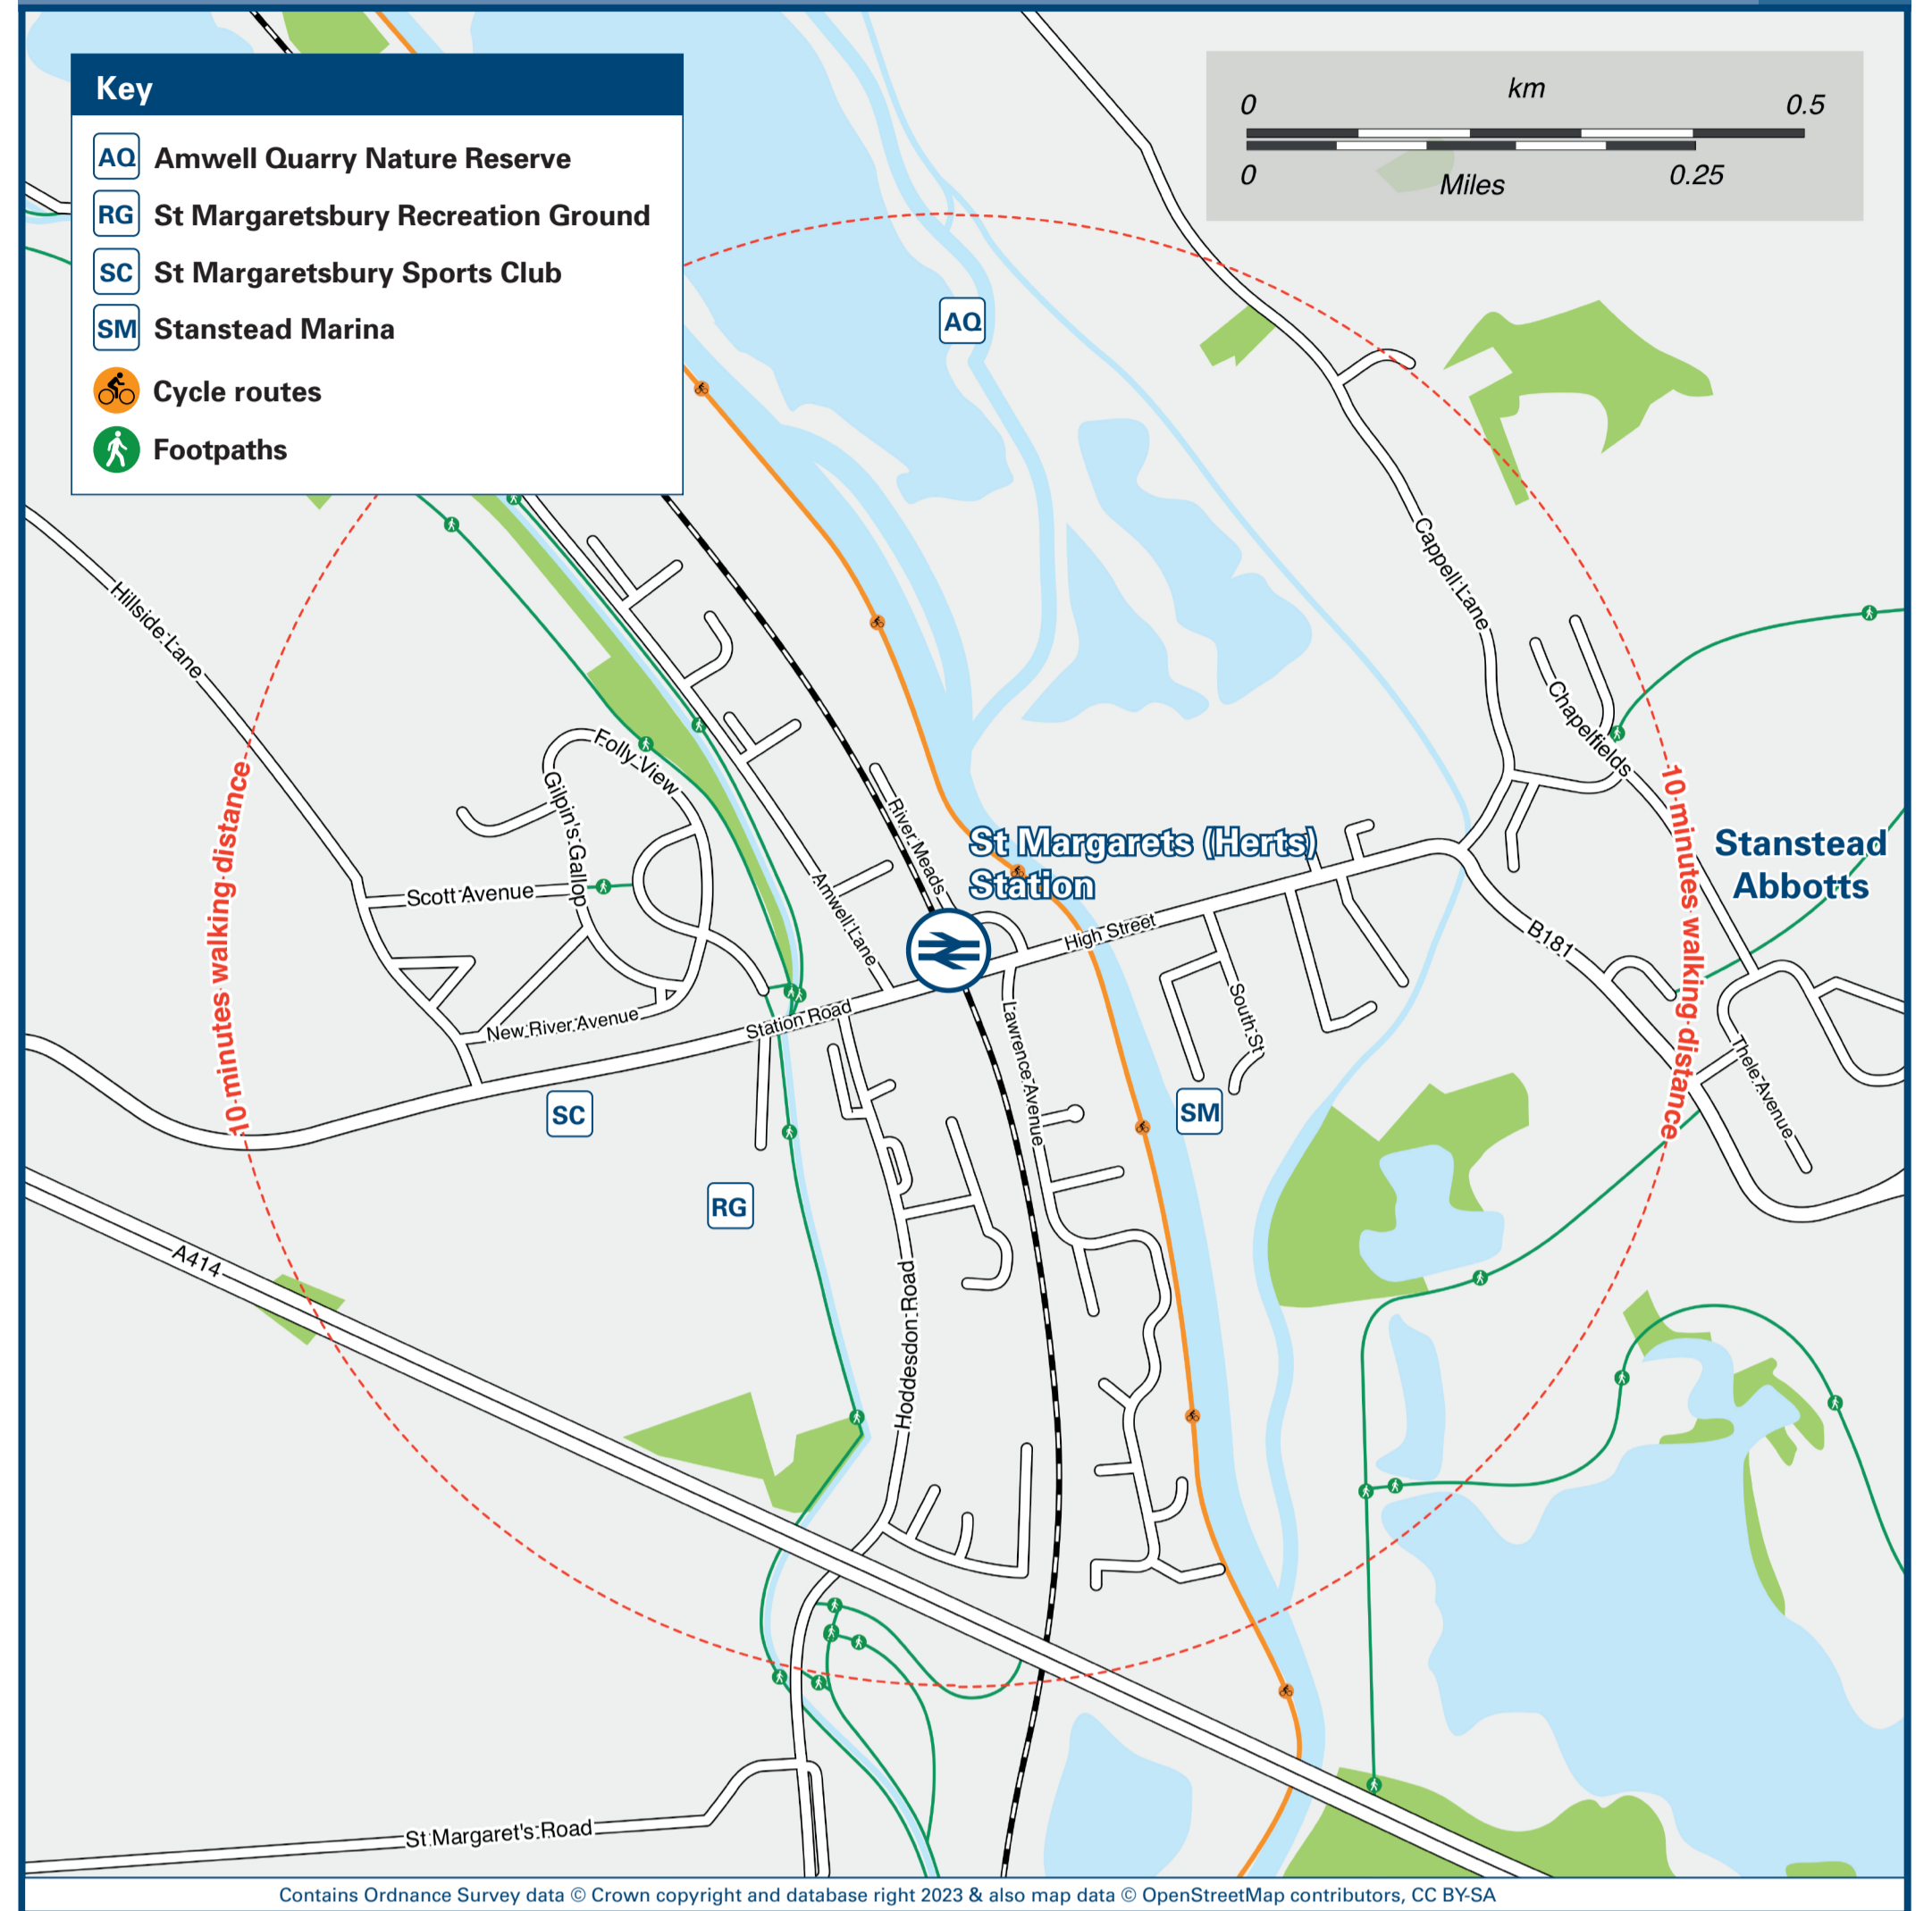

St Margarets (Herts) Station

Onward Travel Information

Buses and Taxis

Rail replacement buses/coaches depart from bus stops near St Mary's Church in Hoddesdon Road in both directions.

Local area map

Main destinations by bus

(Data correct at February 2024)

DESTINATION	BUS ROUTES	BUS STOP
Bishop's Stortford	35	A
Broxbourne	25	B
Chadwell (Ware Road)	25, 310	C
Cradle End	35	B
Great Amwell (for Van Hage Garden Centre)	35, 310	B, D
Hadham Cross	35	A
Hadham Ford	35	A
Harlow	25	A

DESTINATION	BUS ROUTES	BUS STOP
Hertford (Town Centre)	35	B
Hoddesdon	310	D
Hunsdon	25	B
Little Hadham	25, 310	C
Much Hadham	35	A
Rye Park	35	A
Spitalbrook	35	A
Stanstead Abbots	25, 310	C
	25	B
	25, 310	C
	10 minutes walk from this station (see Local area map).	
	25, 35	A