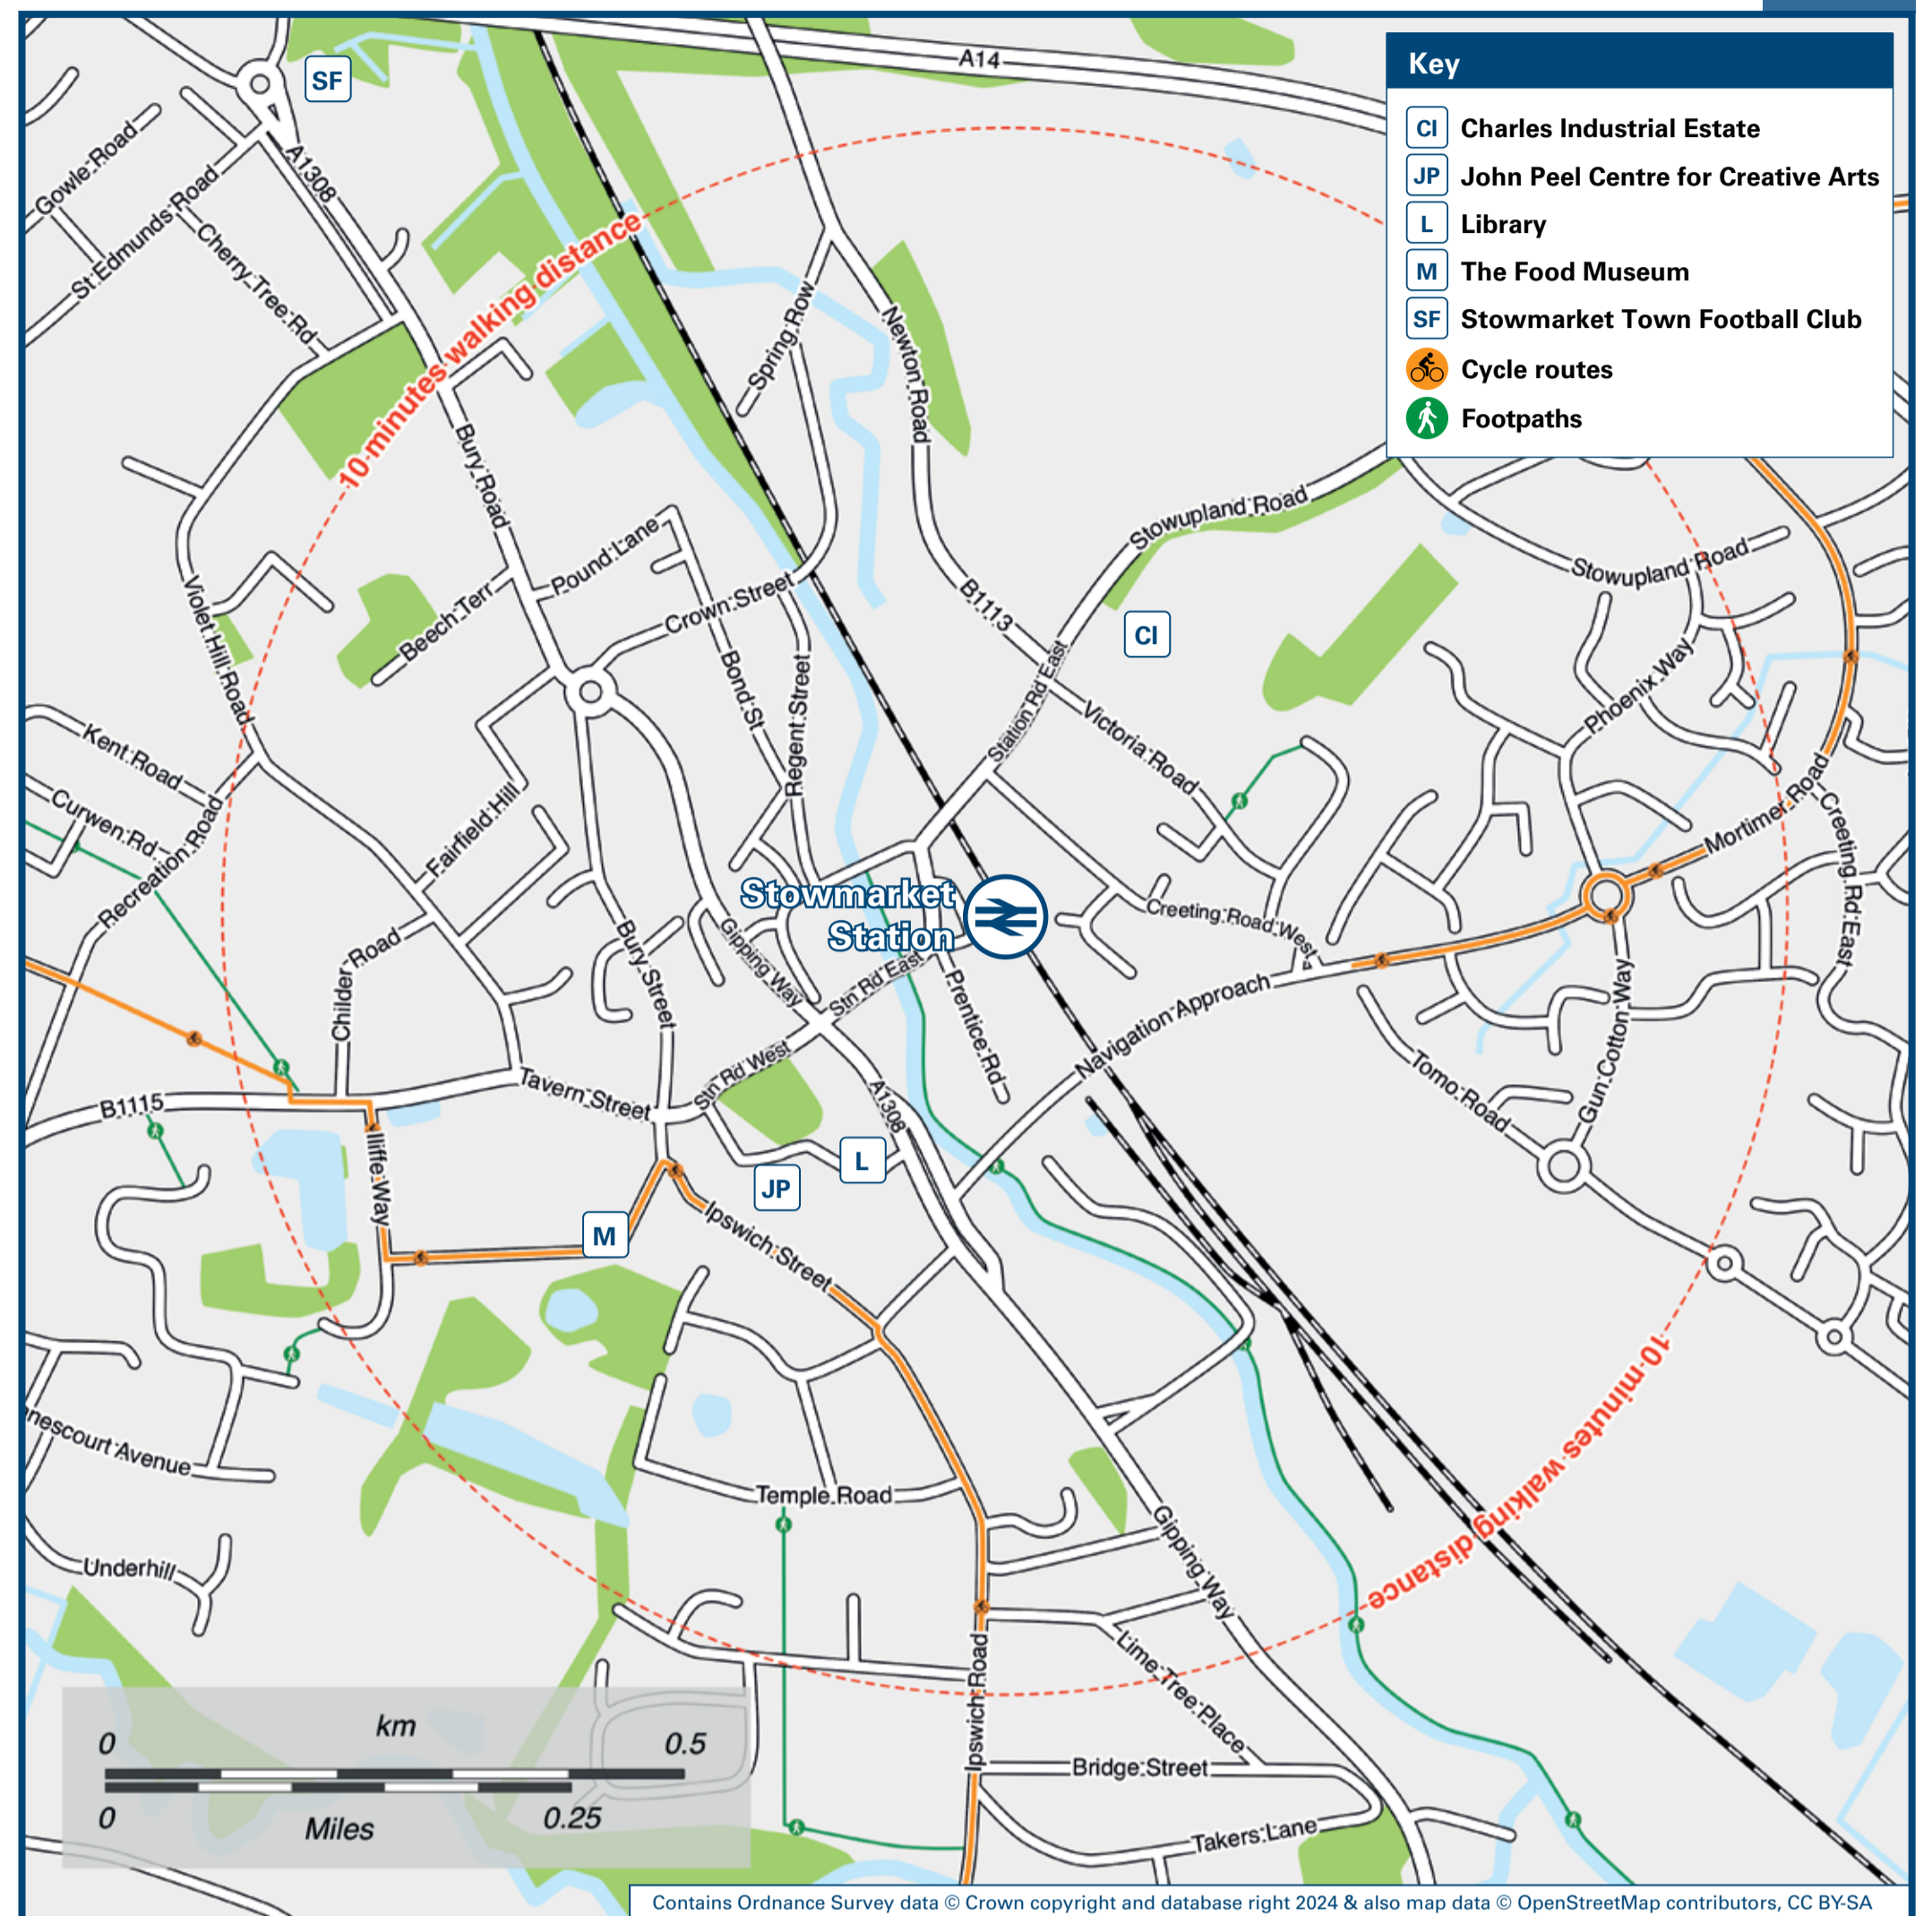

Stowmarket Station

Onward Travel Information

Buses and Taxis

Rail replacement bus services pick up and drop off outside the main station entrance, which is accessed from Prentice Road.

Local area map

Main destinations by bus

(Data correct at September 2024)

DESTINATION	BUS ROUTES	BUS STOP	DESTINATION	BUS ROUTES	BUS STOP	DESTINATION	BUS ROUTES	BUS STOP
Beyton	DB1#	D	Great Blakenham	88	C	Thurston	DB1#, DB2~	D
Bury St Edmunds	DB1#, DB2~	D	Haughley/ Haughley New Street	DB1#, DB2~	D	Wetherden	DB1#, DB2~	D
Cedar Park (Tesco)	87, 87A	B	Ipswich	88	C	Woolpit	DB1#, DB2~	D
Claydon	88	C	Needham Market	88	C			
Combs Ford	88	C	Old Newton	DB2~	B			
Elmswell	DB1#, DB2~	D	Stowupland (The Retreat)	87, 87A	C			