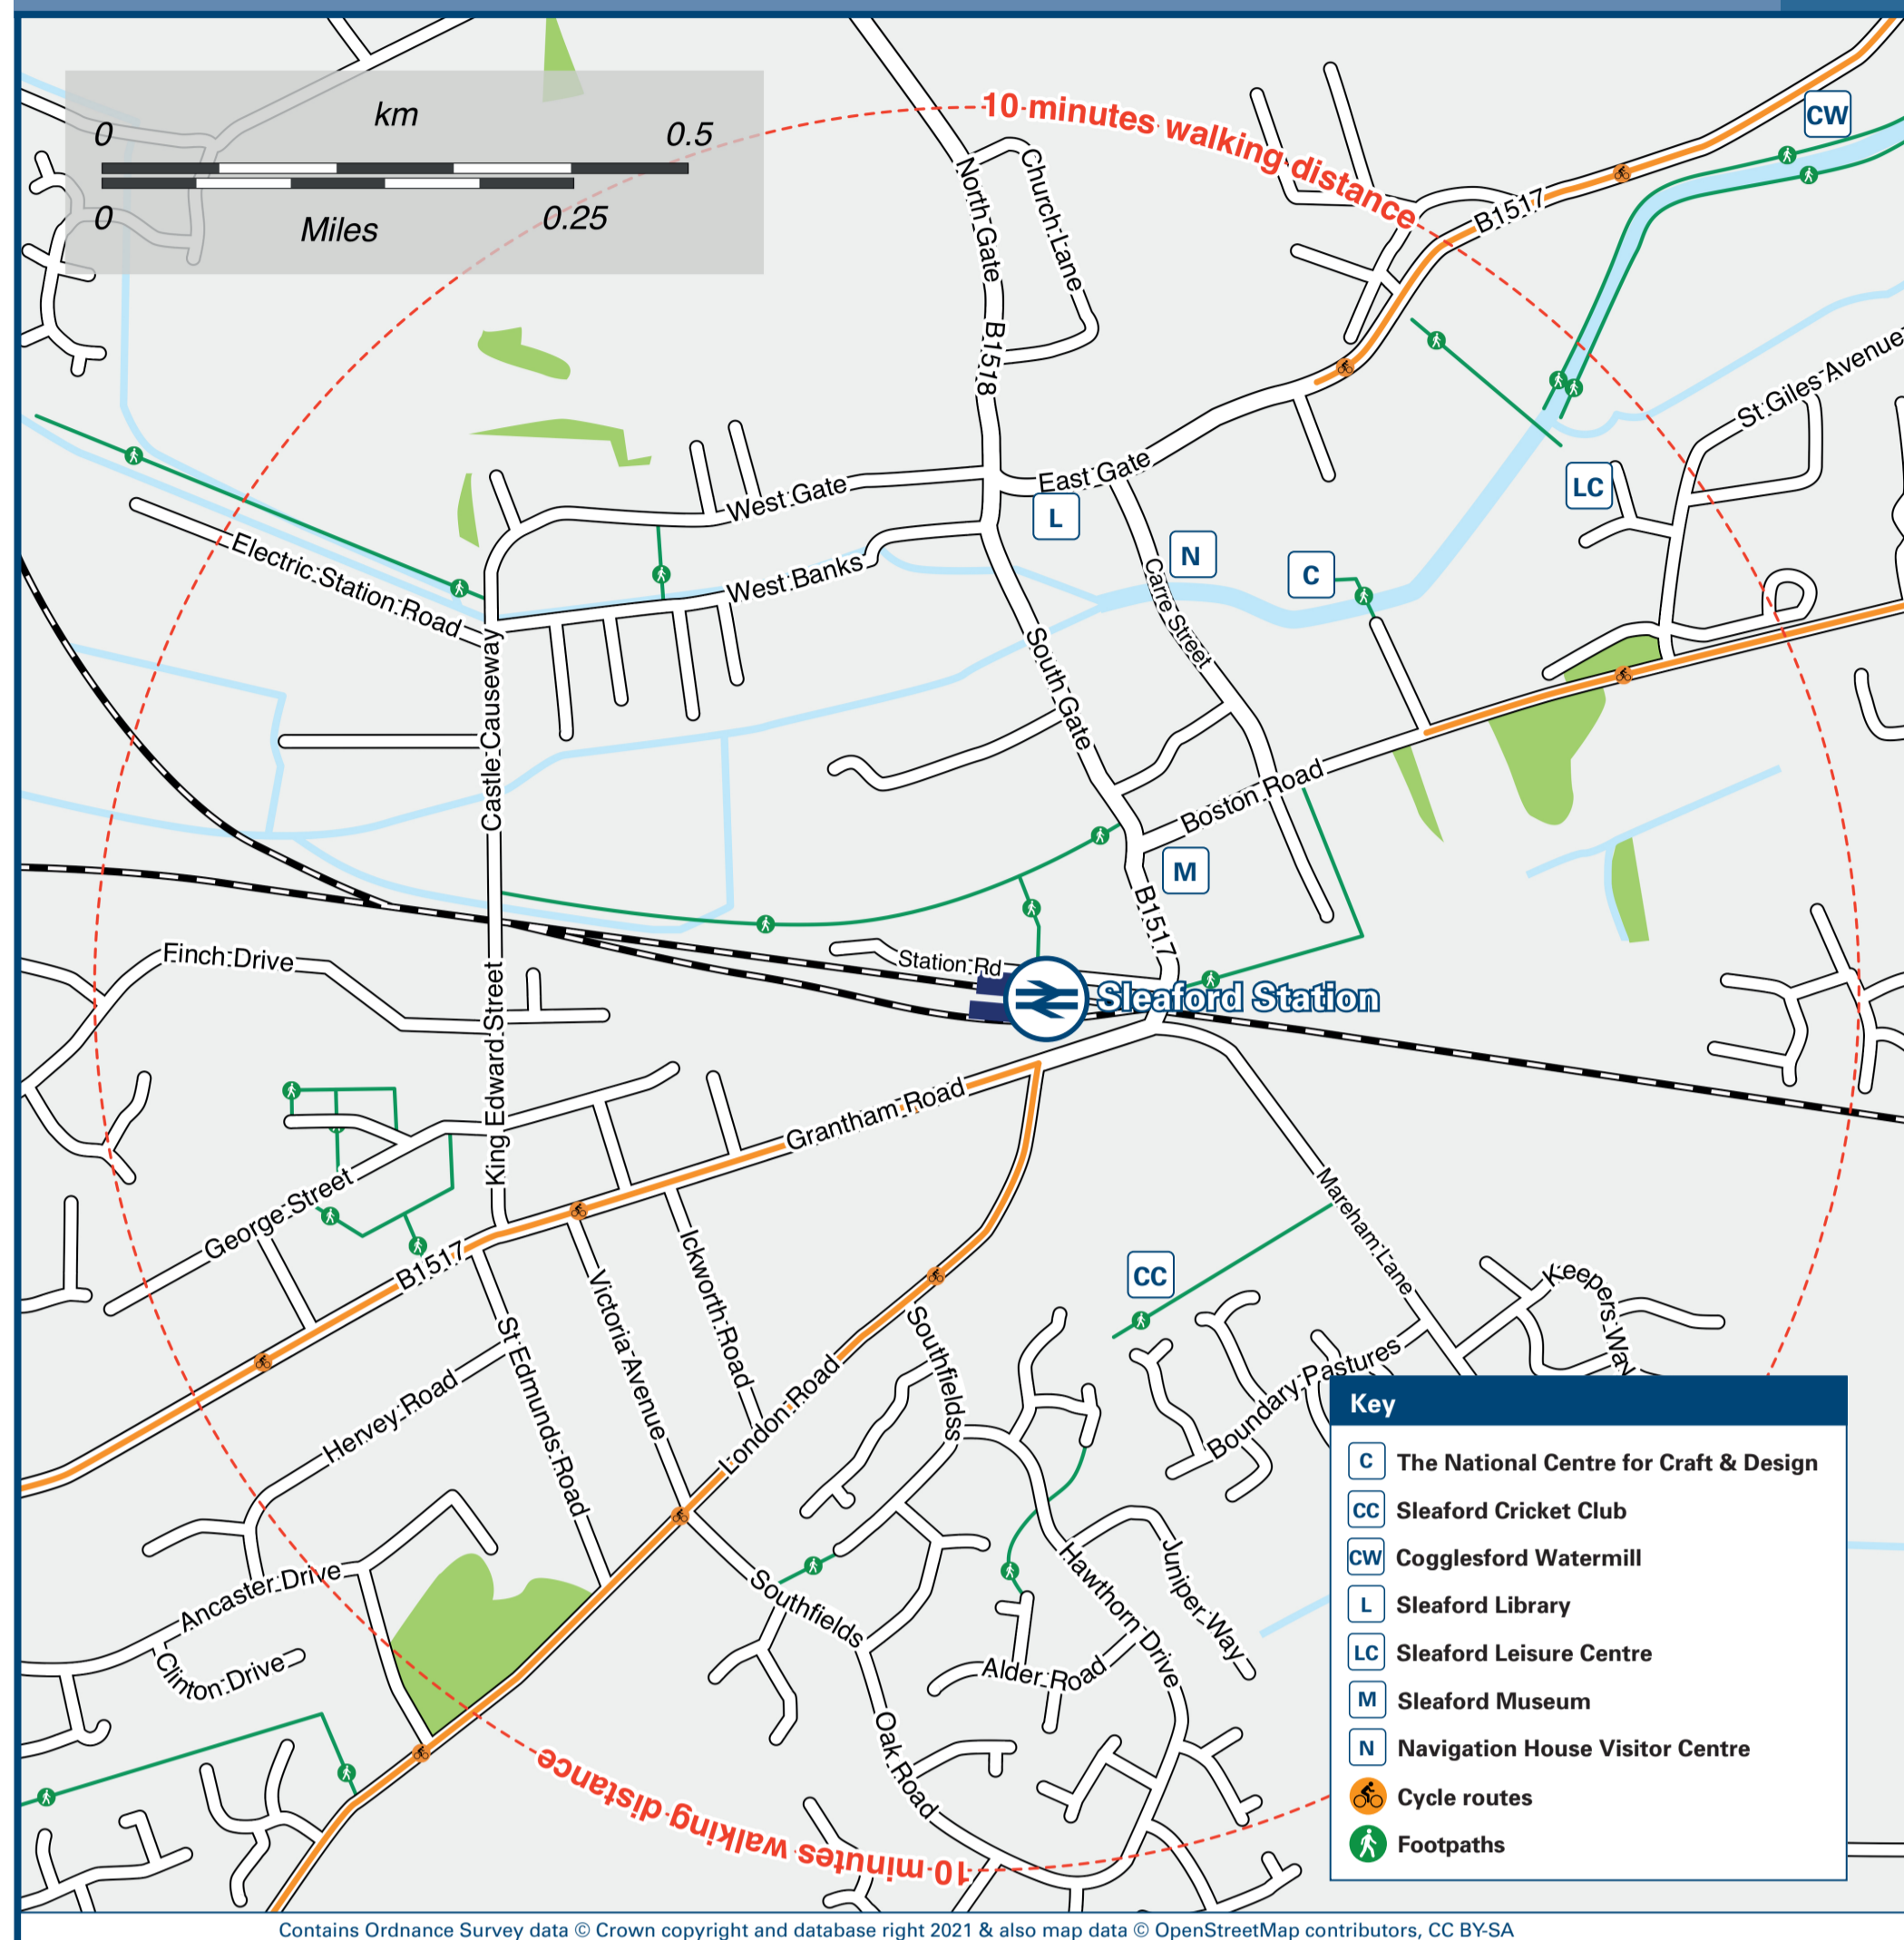

Sleaford Station

Onward Travel Information

Buses and Taxis

Rail replacement buses and coaches depart from outside the front of the station on Station Road.

Local area map

Main destinations by bus

(Data correct at April 2023)

DESTINATION	BUS ROUTES	BUS STOP
Ancaster	27	A
Anwick	65, 66	B
Ashby-de-la-Launde	31, 31X	A B
Barkston	27	A
Belton (& Belton House NT)	27	A
Billingham	65, 66	B
Blankney	31, 31X	A B
Cranwell RAF Station	66	B
Cranwell Village	66	B
Digby RAF Station	31, 31X	A B
Digby Village (The Pinfold)	31, 31X	A B
Dorrington	31, 31X	A B
Dunston	31, 31X	A B

DESTINATION	BUS ROUTES	BUS STOP
Grantham	27	A
Holdingham	IT1, 66	B
Honington	27	A
Leasingham	66	B
Martin Moor	65, 66	B
Metheringham	31, 31X	A B
Nocton	31	A B
North Kyme	65, 66	B
Potterhanworth	31	A B
Ruskington	31, 31X	A B
Scopwick	31, 31X	A B
Sleaford Town Service #	IT1, IT2, IT3	B
South Rauceby	27	A

Bus route 37 operates Mondays to Fridays only at 0835 from stop E and at 11:57 from stop A and 12:03 from stop E to: Billingham, Folkingham, Great Hale, Heckingham, Helpringham, Little Hale, Osbournby, Silk Willoughby and Swaton.