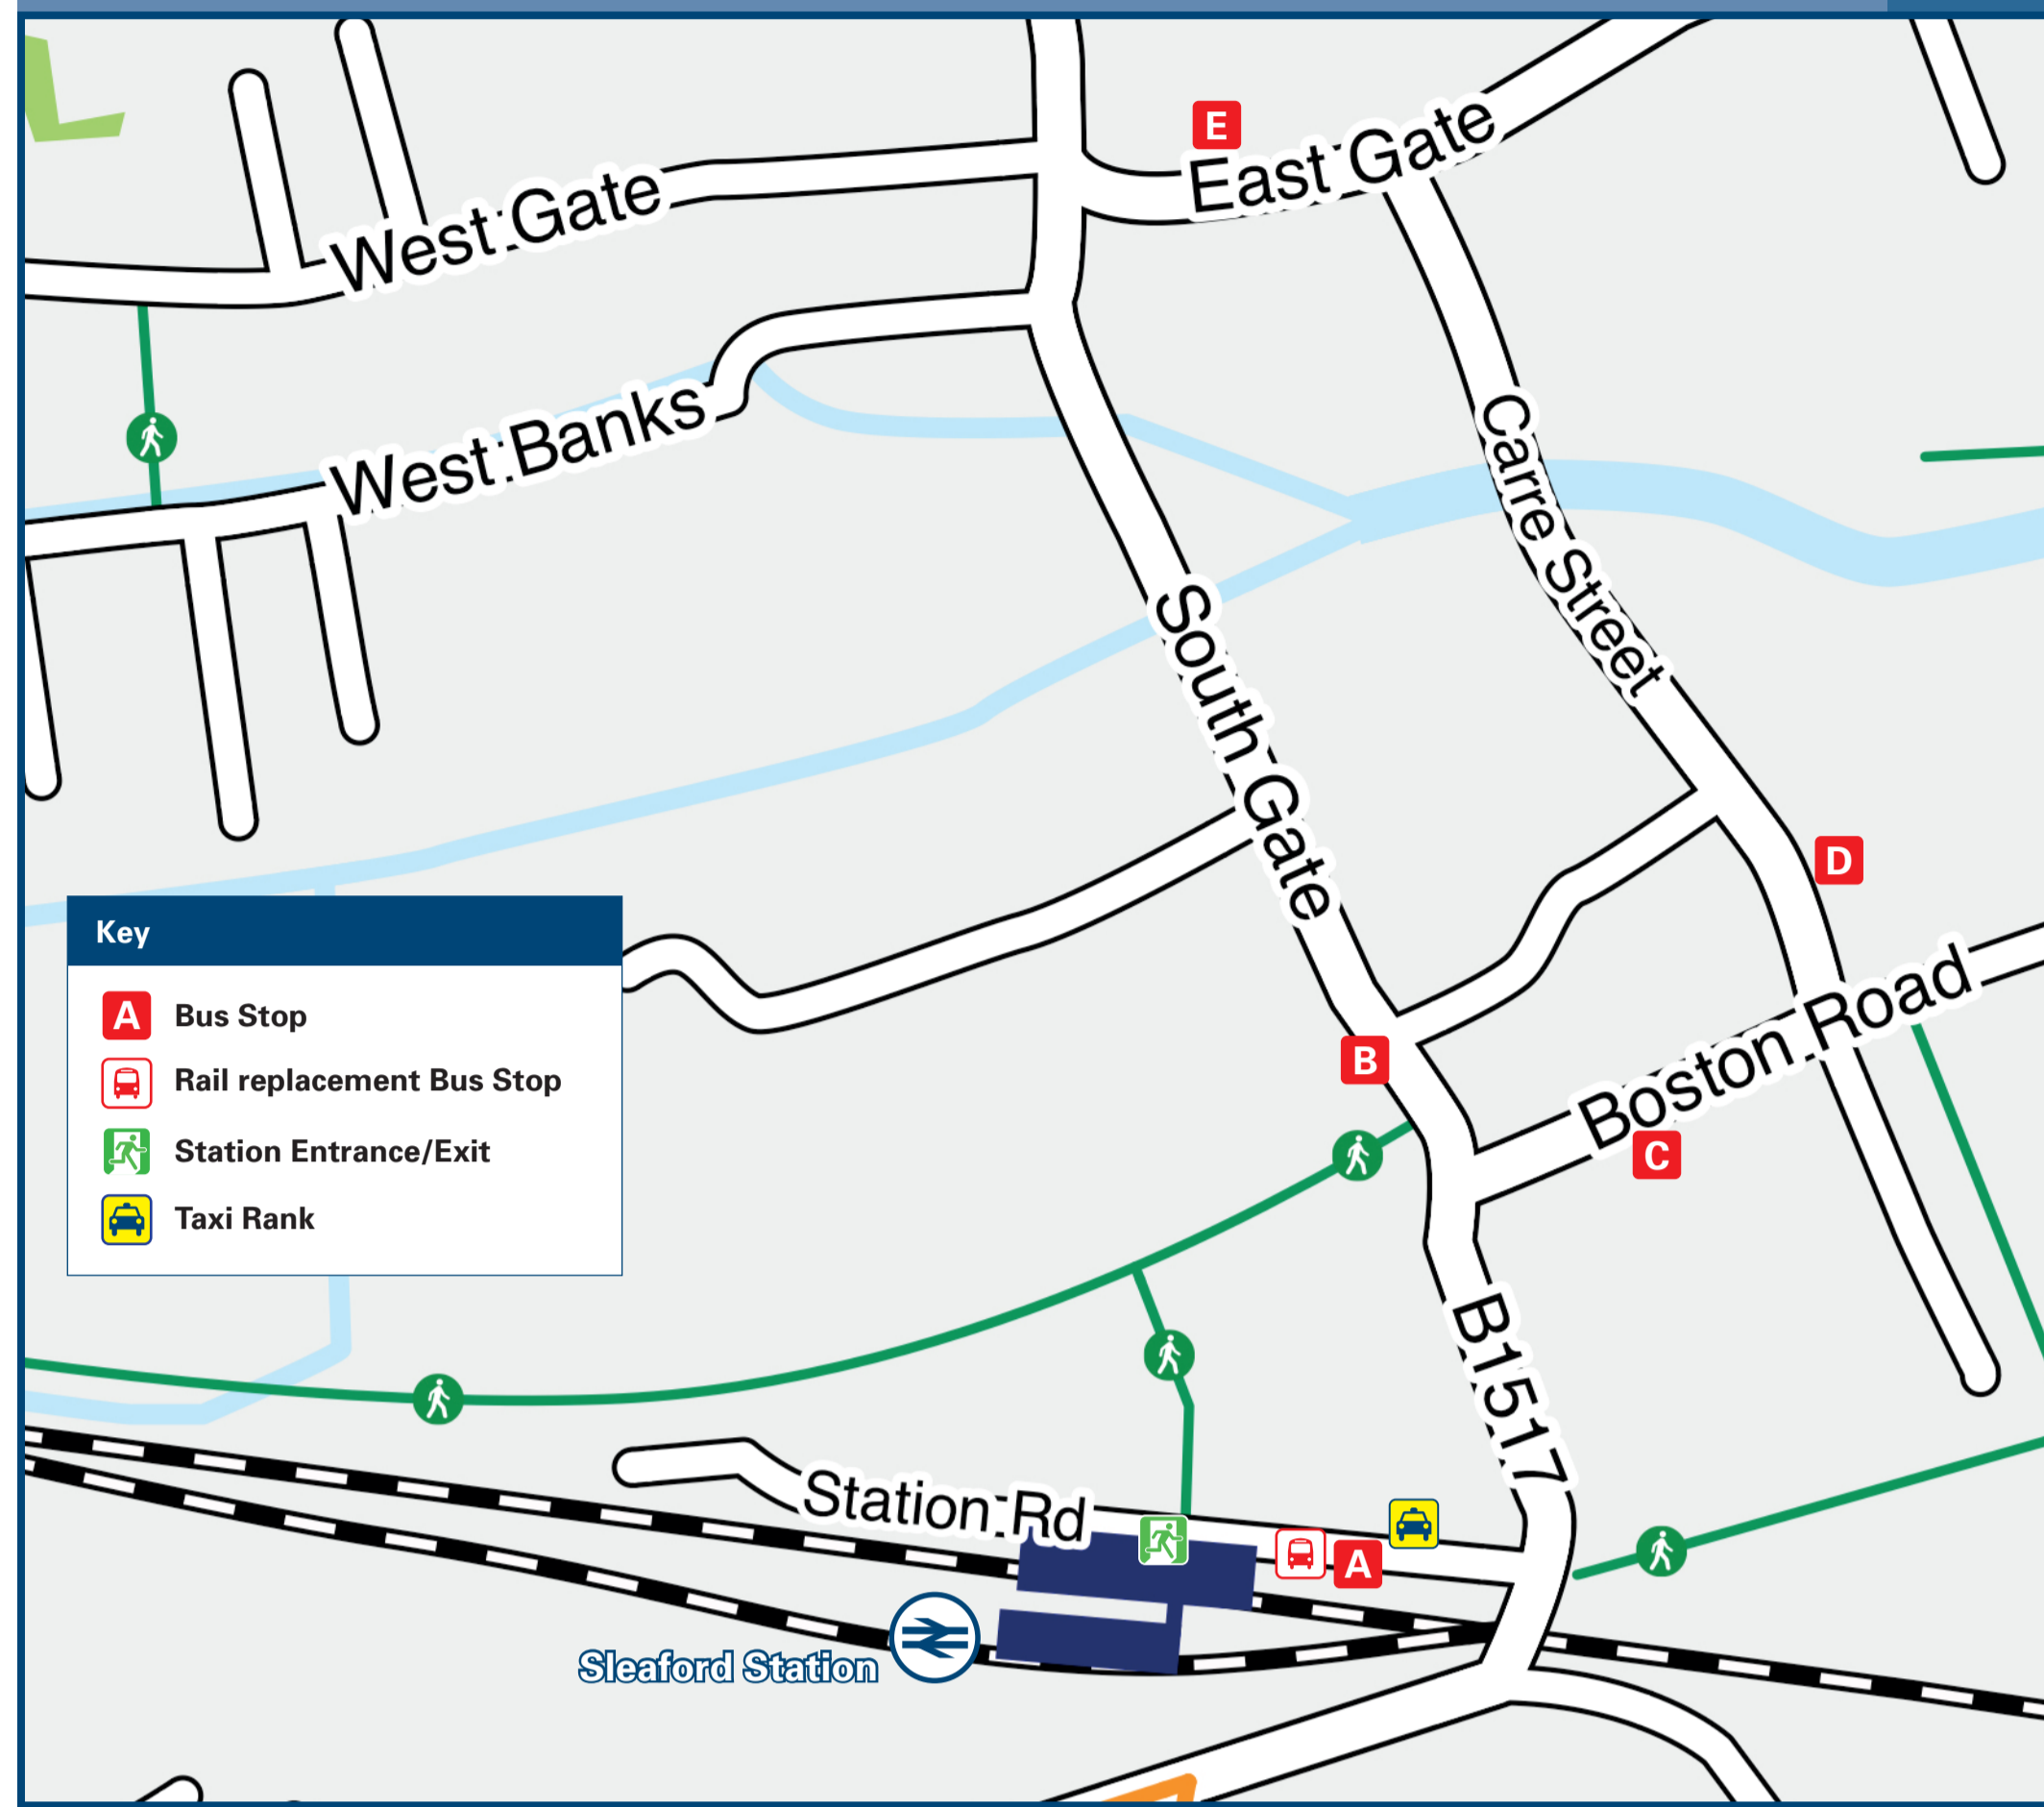

Sleaford Station

Onward Travel Information

Buses and Taxis

Rail replacement buses and coaches depart from outside the front of the station on Station Road.

Local area map

Main destinations by bus

(Data correct at April 2023)

DESTINATION	BUS ROUTES	BUS STOP
Ancaster	27	A
Anwick	65, 66	B
Ashby-de-la-Launde	31, 31X	A B
Barkston	27	A
Belton (& Belton House NT)	27	A
Billingham	65, 66	B
Blankney	31, 31X	A B
Cranwell RAF Station	66	B
Cranwell Village	66	B
Digby RAF Station	31, 31X	A B
Digby Village (The Pinfold)	31, 31X	A B
Dorrington	31, 31X	A B
Dunston	31, 31X	A B

DESTINATION	BUS ROUTES	BUS STOP
Grantham	27	A
Holdingham	IT1, 66	B
Honington	27	A
Leasingham	66	B
Martin Moor	65, 66	B
Metheringham	31, 31X	A B
Nocton	31	A B
North Kyme	65, 66	B
Potterhanworth	31	A B
Ruskington	31, 31X	A B
Scopwick	31, 31X	A B
Sleaford Town Service #	IT1, IT2, IT3	B
South Rauceby	27	A

Bus route 37 operates Mondays to Fridays only at 0835 from stop E and at 11:57 from stop A and 12:03 from stop E to: Billingham, Folkingham, Great Hale, Heckingham, Helpringham, Little Hale, Osbournby, Silk Willoughby and Swaton.