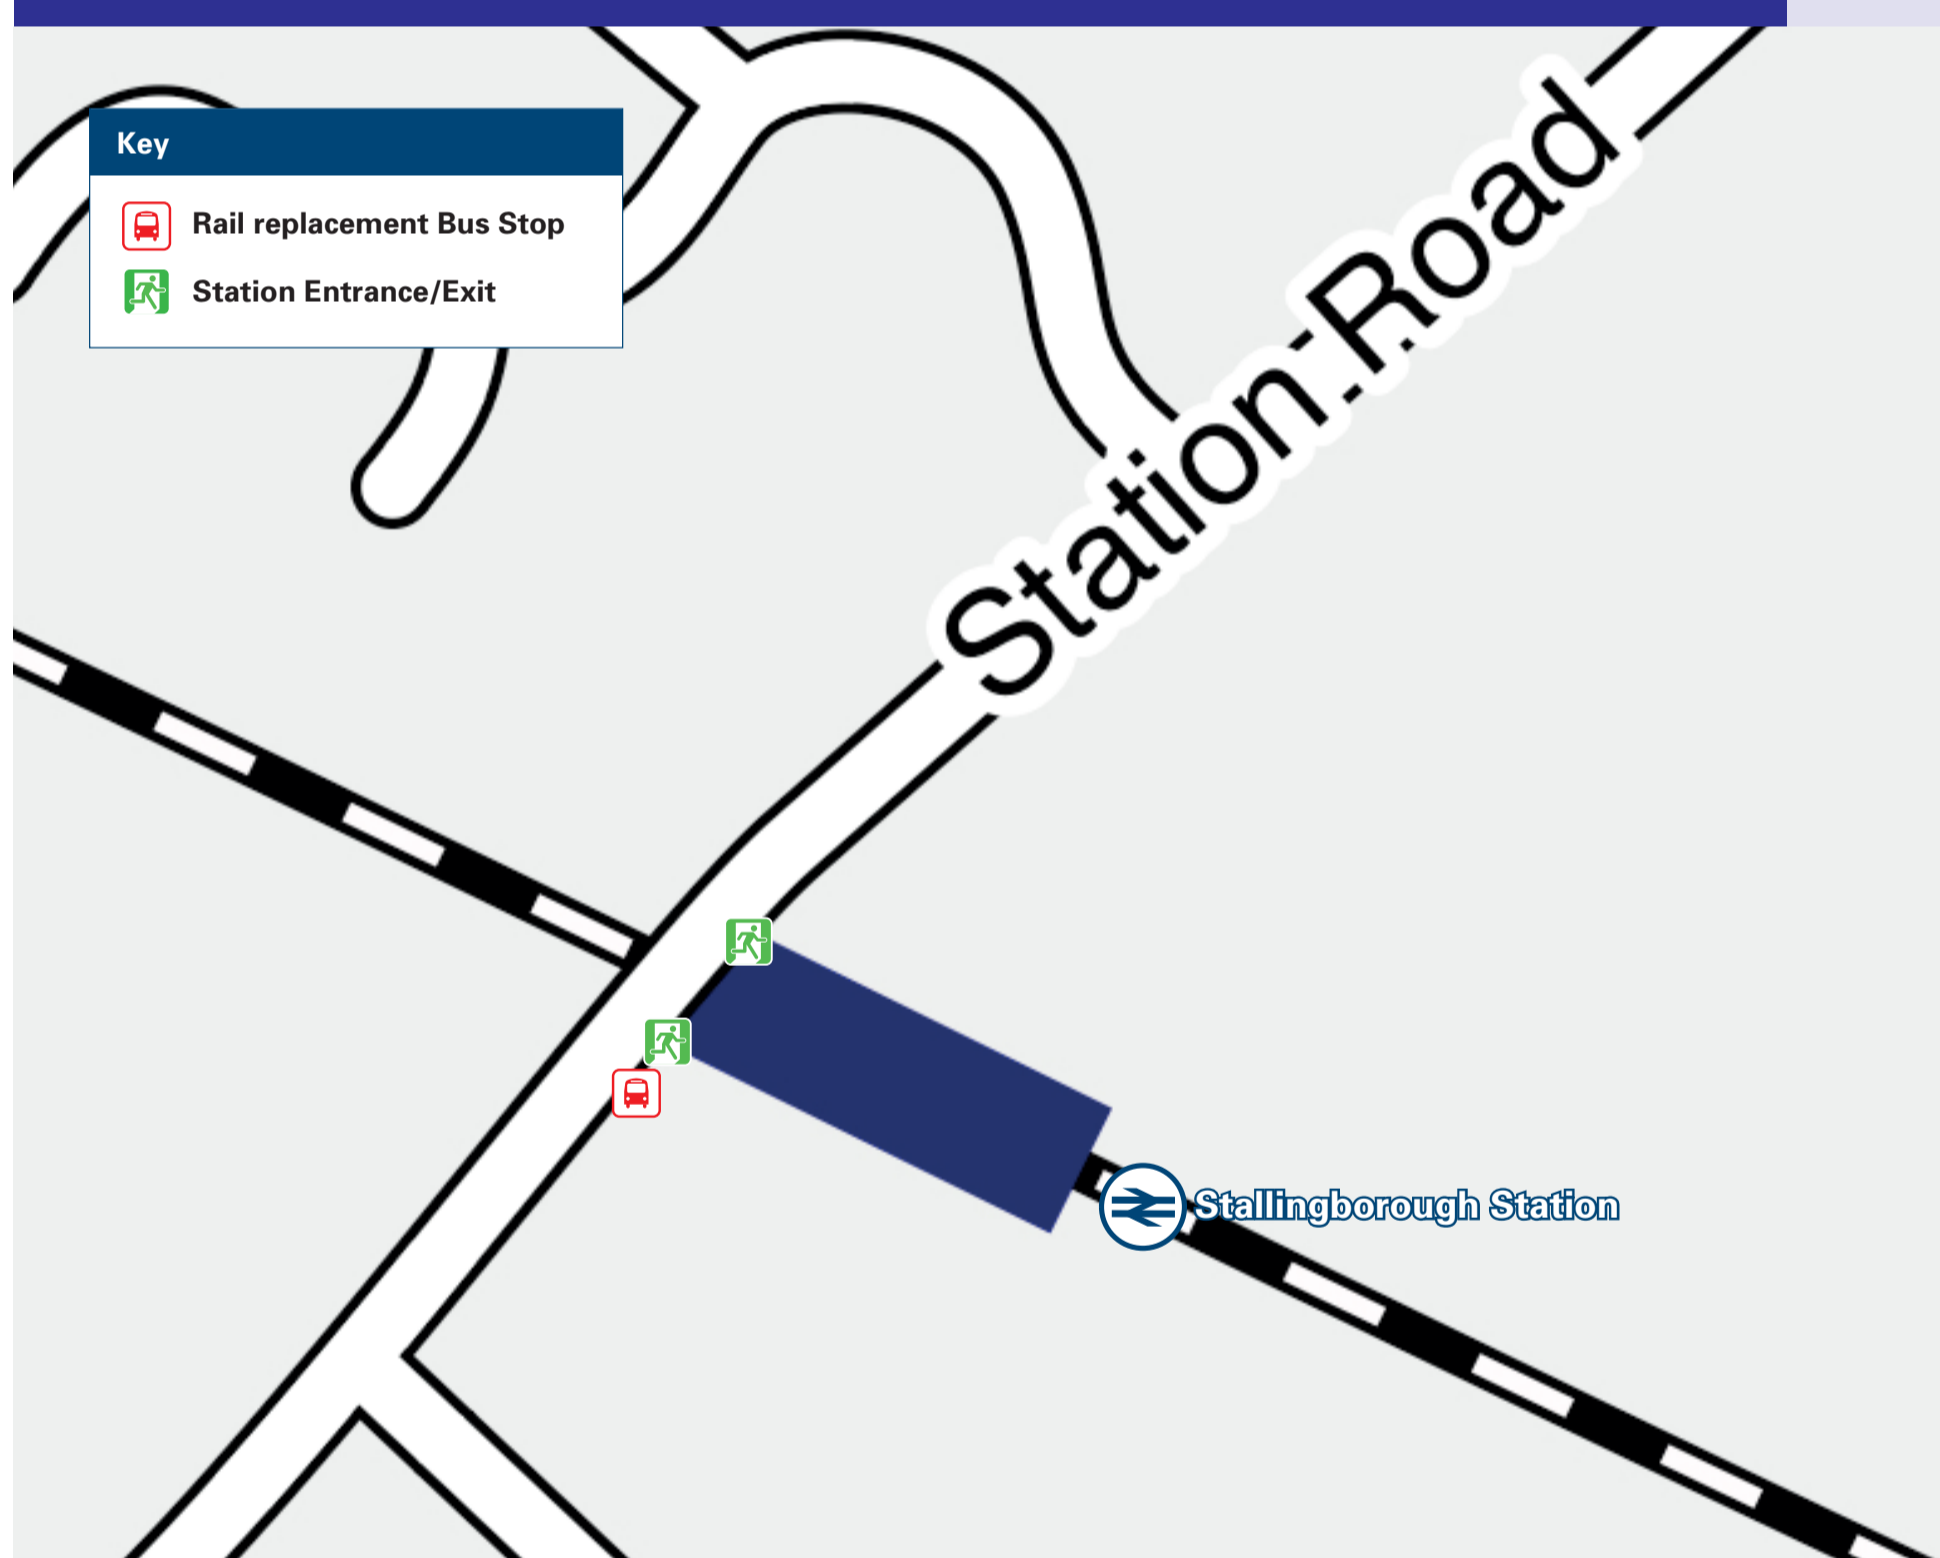

Onward Travel Information

Stallingborough Station

Local area map

Station Map

Rail replacement buses pick up and drop off adjacent to the level crossing.

Main destinations by bus

(Data correct at April 2026)

DESTINATION	BUS ROUTES	BUS STOP
Cleethorpes	45~	A
Great Coates (Station Road)	5, 5M#, 45~	A
Grimsby (Town Centre)	5, 5M#, 45~	A
Grimsby Leisure Centre (& Grimsby Ice Rink)	5, 5M#, 45~	A
Healing	5, 5M#, 45~	A
Immingham (Catch Training Centre)	5M#	B
Immingham (Civic Centre, for Shops, Library & Museum)	5, 5M#, 45~	B
Immingham (County Hotel)	5, 5M#, 45~	B
Stallingborough (Garage/Roundabout, for bus stops {A} & {B})	15 minutes walk from this station via Station Road, see local area map	
Weelsby	45~	A
West Marsh	5, 5M#, 45~	A
Willows (The Willows Shops)	5, 5M#, 45~	A
Wybers Wood	5*, 45~	A

NOTES

- Bus route 5 operates a daytime service on Mondays to Saturdays, only. No evenings or Sundays service.. For bus times and days of operation please contact TraveLine on www.traveline.info or call: 0871 200 22 33
- * Bus route 5 serves the crossroads at the entrance to the Wybers Wood estate, only.
- # Bus route 5M operates a limited daytime service on Mondays to Fridays, only. No evening, Saturday or Sunday service.
- ~ Bus route 45 operates an evening service on Mondays to Saturdays evenings, and operates all day on Sundays.
- Direct trains operate to this destination from this station.