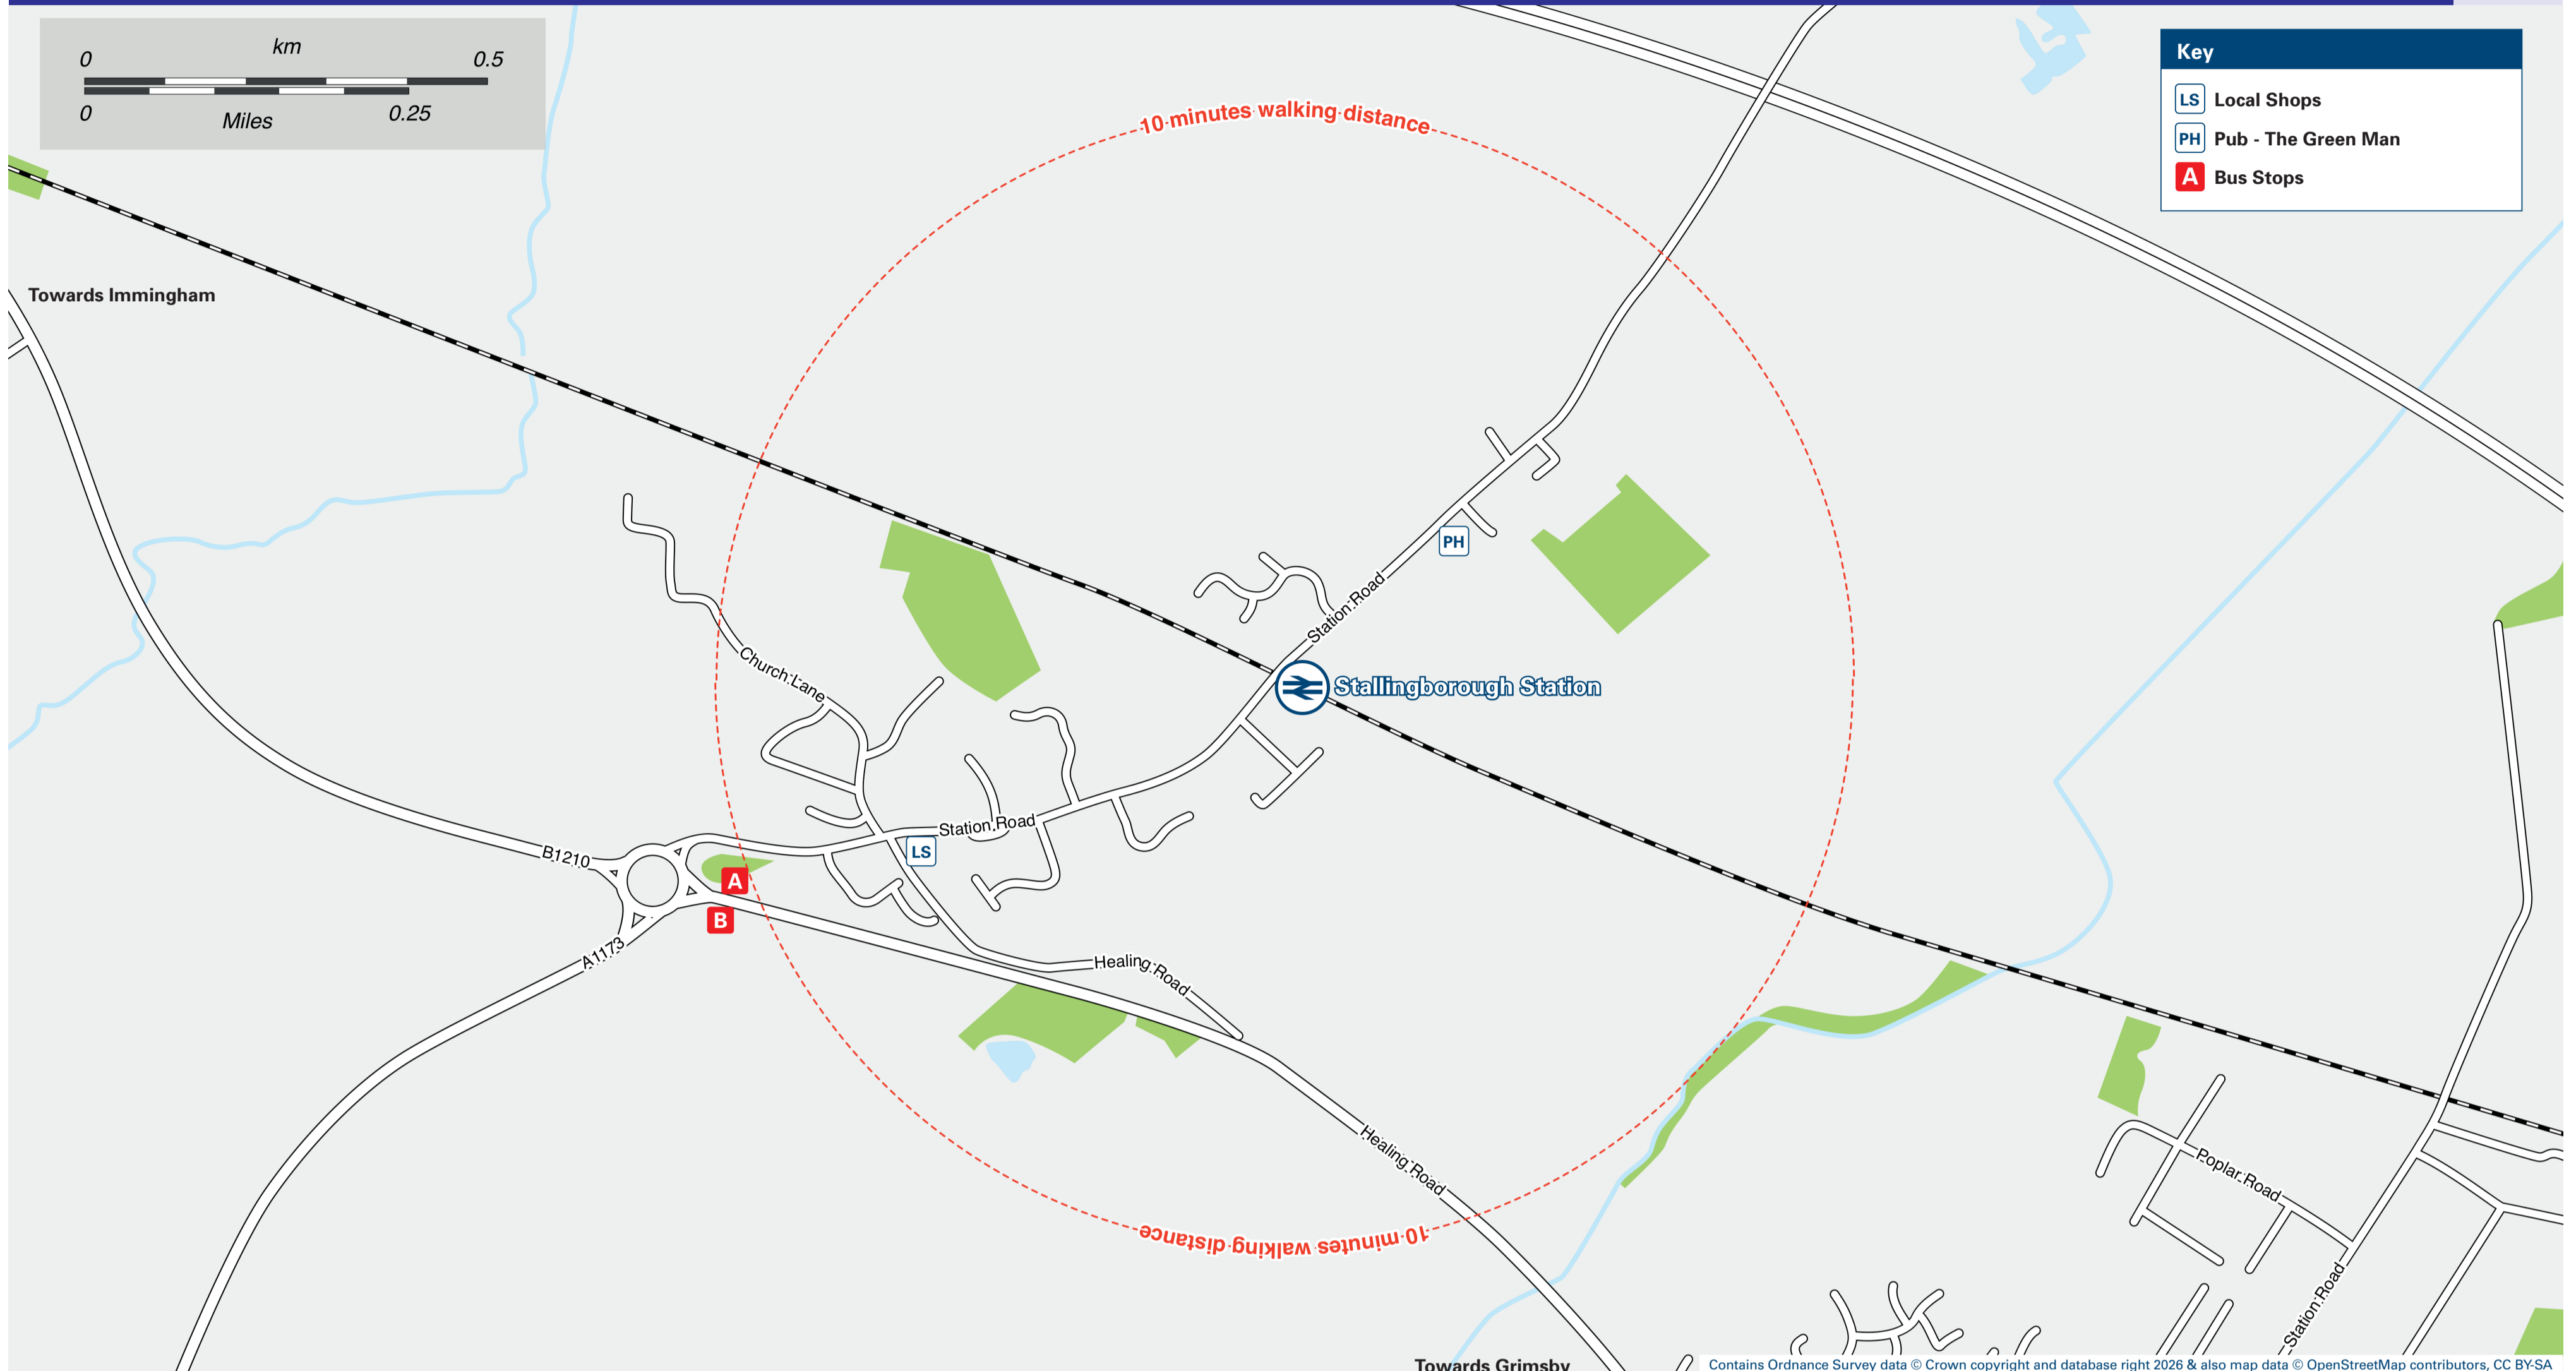

Onward Travel Information

Stallingborough Station

Local area map

Station Map

Rail replacement buses pick up and drop off adjacent to the level crossing.

Main destinations by bus

(Data correct at April 2026)

DESTINATION	BUS ROUTES	BUS STOP
Cleethorpes	45~	A
Great Coates (Station Road)	5, 5M#, 45~	A
Grimsby (Town Centre)	5, 5M#, 45~	A
Grimsby Leisure Centre (& Grimsby Ice Rink)	5, 5M#, 45~	A
Healing	5, 5M#, 45~	A
Immingham (Catch Training Centre)	5M#	B
Immingham (Civic Centre, for Shops, Library & Museum)	5, 5M#, 45~	B
Immingham (County Hotel)	5, 5M#, 45~	B
Stallingborough (Garage/Roundabout, for bus stops {A} & {B})	15 minutes walk from this station via Station Road, see local area map	
Weelsby	45~	A
West Marsh	5, 5M#, 45~	A
Willows (The Willows Shops)	5, 5M#, 45~	A
Wybers Wood	5*, 45~	A

NOTES

- Bus route 5 operates a daytime service on Mondays to Saturdays, only. No evenings or Sundays service.. For bus times and days of operation please contact TraveLine on www.traveline.info or call: 0871 200 22 33
- * Bus route 5 serves the crossroads at the entrance to the Wybers Wood estate, only.
- # Bus route 5M operates a limited daytime service on Mondays to Fridays, only. No evening, Saturday or Sunday service.
- ~ Bus route 45 operates an evening service on Mondays to Saturdays evenings, and operates all day on Sundays.
- Direct trains operate to this destination from this station.