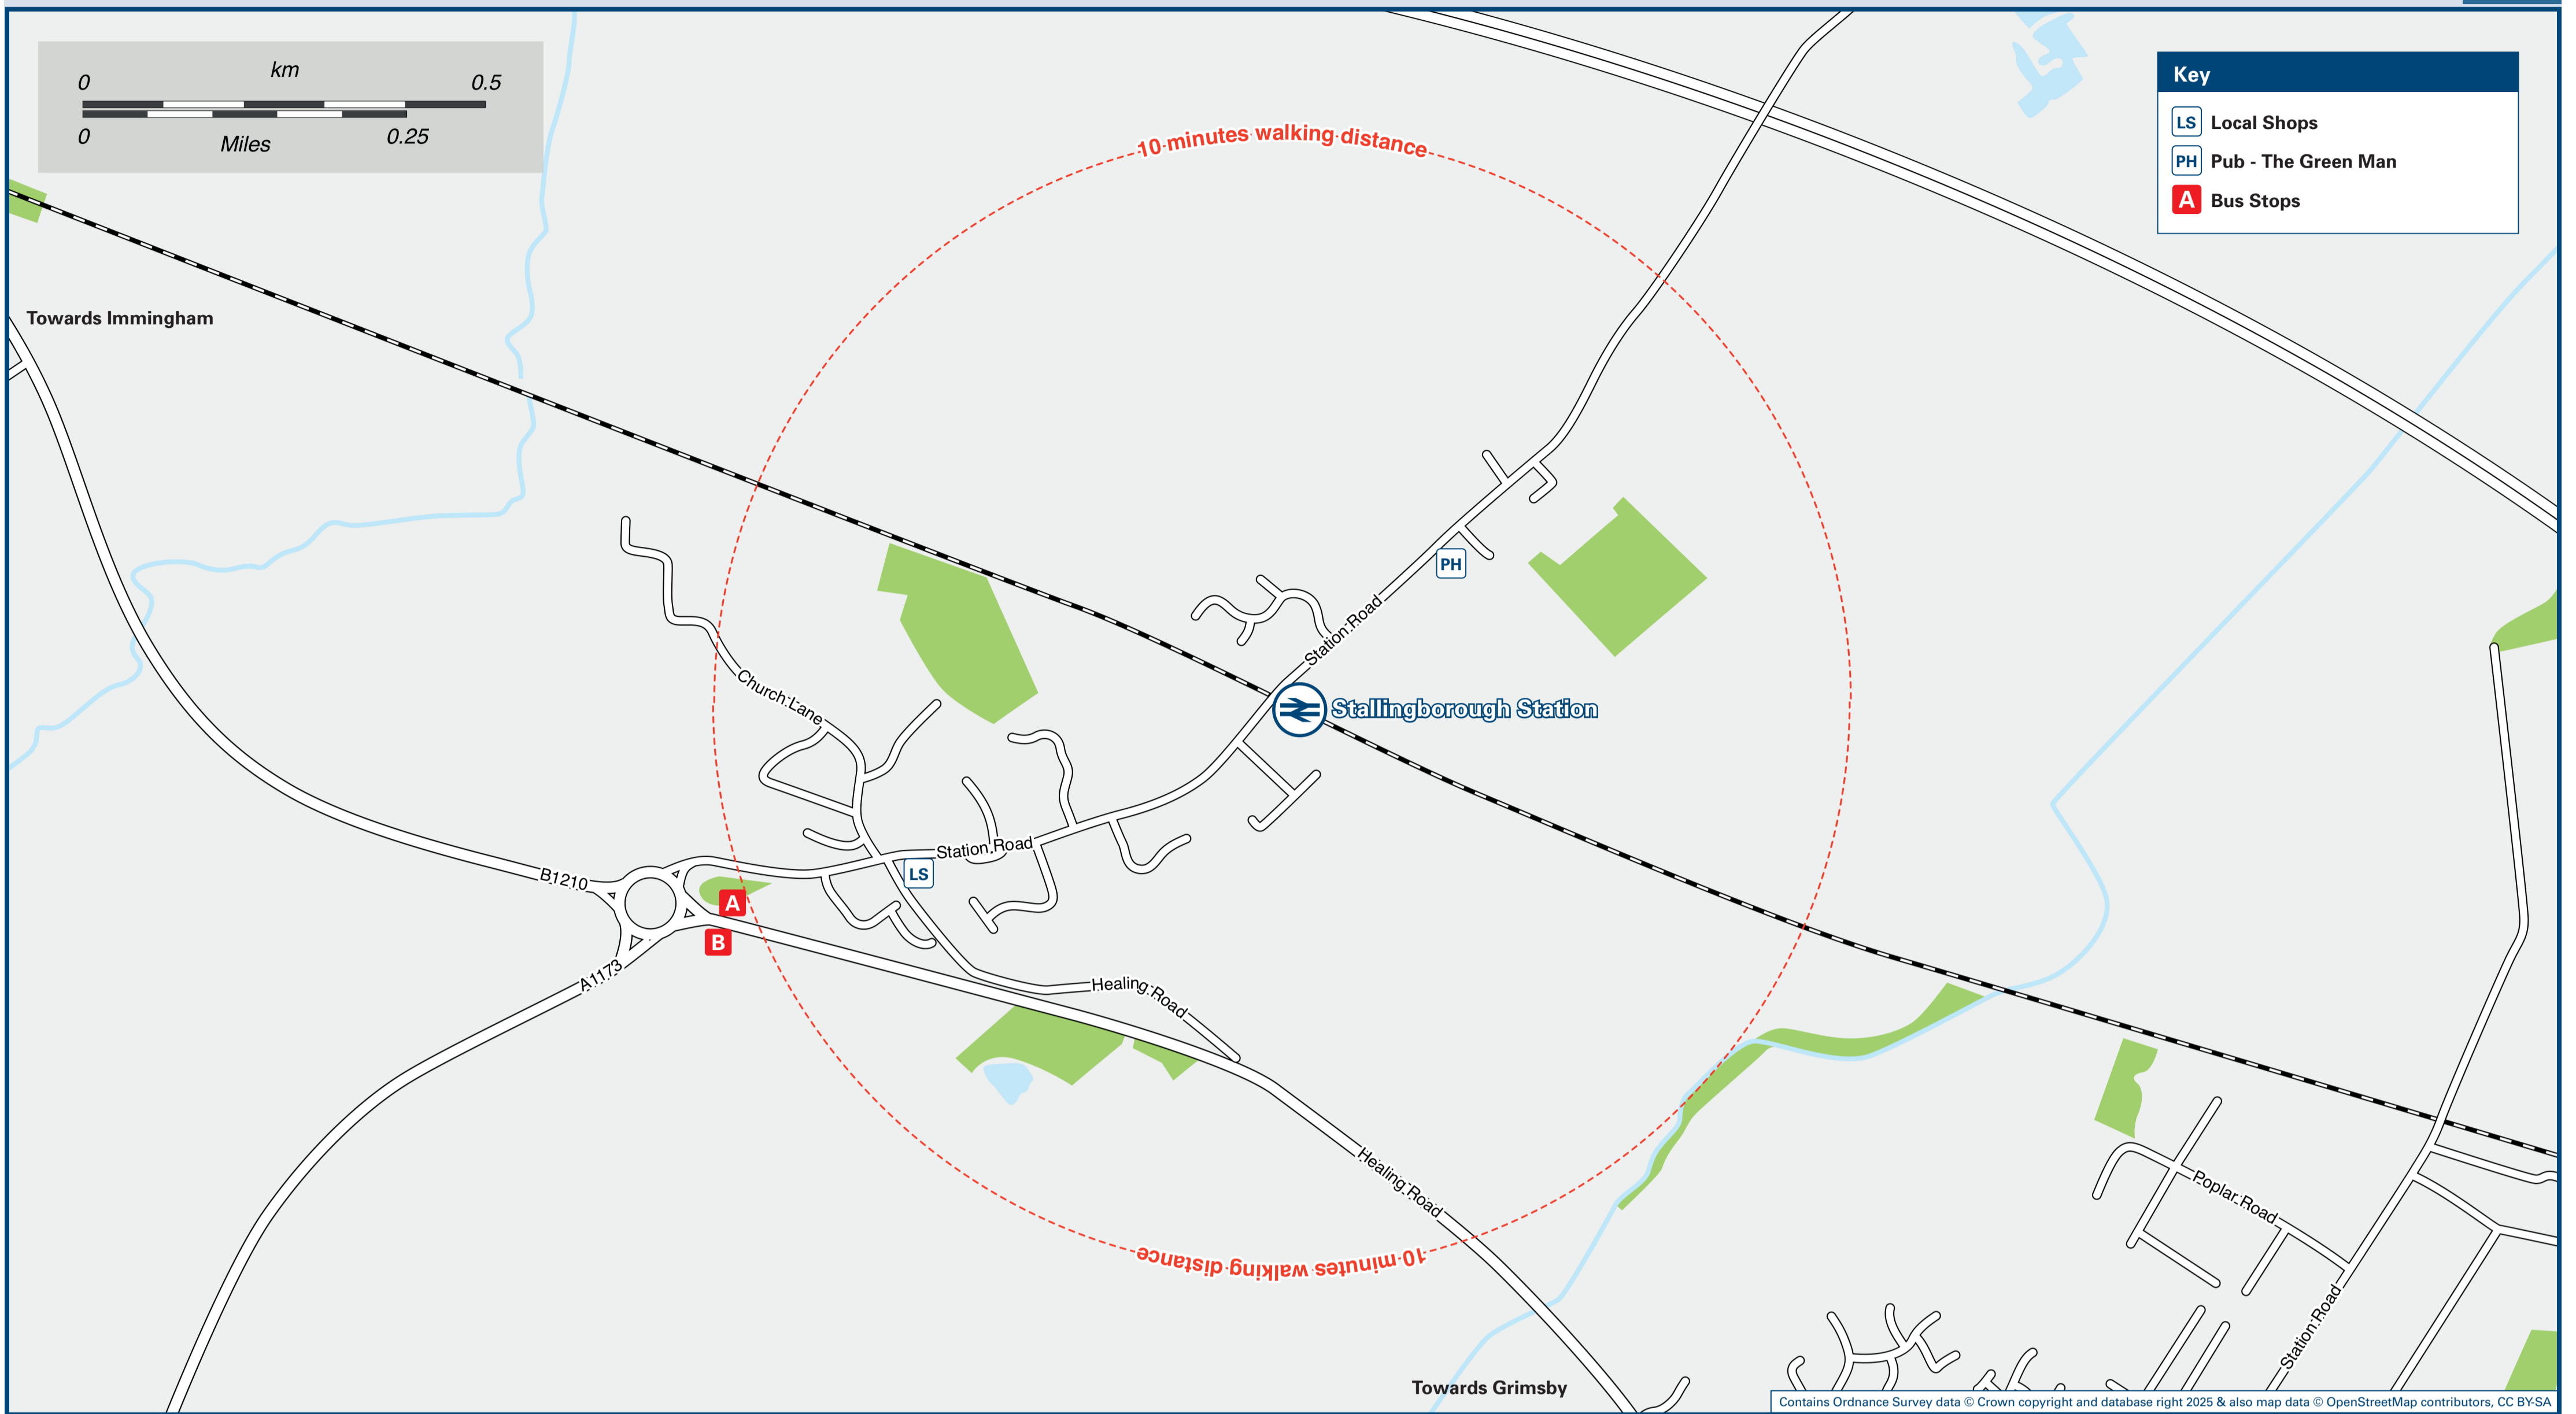

Stallingborough Station

Onward Travel Information

Local area map

Station Map

Rail replacement buses pick up and drop off adjacent to the level crossing.

Main destinations by bus

(Data correct at March 2026)

DESTINATION	BUS ROUTES	BUS STOP
Cleethorpes	45~	A
Great Coates (Station Road)	5, 5M#, 45~	A
Grimsby (Town Centre)	5, 5M#, 45~	A
Grimsby Leisure Centre (& Grimsby Ice Rink)	5, 5M#, 45~	A
Healing	5, 5M#, 45~	A
Immingham (Catch Training Centre)	5M#	B
Immingham (Civic Centre, for Shops, Library & Museum)	5, 5M#, 45~	B
Immingham (County Hotel)	5, 5M#, 45~	B
Stallingborough (Garage/Roundabout, for bus stops {A} & {B})	15 minutes walk from this station via Station Road, see local area map	
Weelsby	45~	A
West Marsh	5, 5M#, 45~	A
Willows (The Willows Shops)	5, 5M#, 45~	A
Wybers Wood	5*, 45~	A

Notes

- Bus route 5 operates a daytime service on Mondays to Saturdays, only. No evenings or Sundays service. For bus times and days of operation please contact Traveline on www.traveline.info or call: 0871 200 22 33
- Direct trains operate to this destination from this station.
- Bus route 5 serves the crossroads at the entrance to the Wybers Wood estate, only.
- Bus route 5M operates a limited daytime service on Mondays to Fridays, only. No evening, Saturday or Sunday service.
- Bus route 45 operates an evening service on Mondays to Saturdays evenings, and operates all day on Sundays.