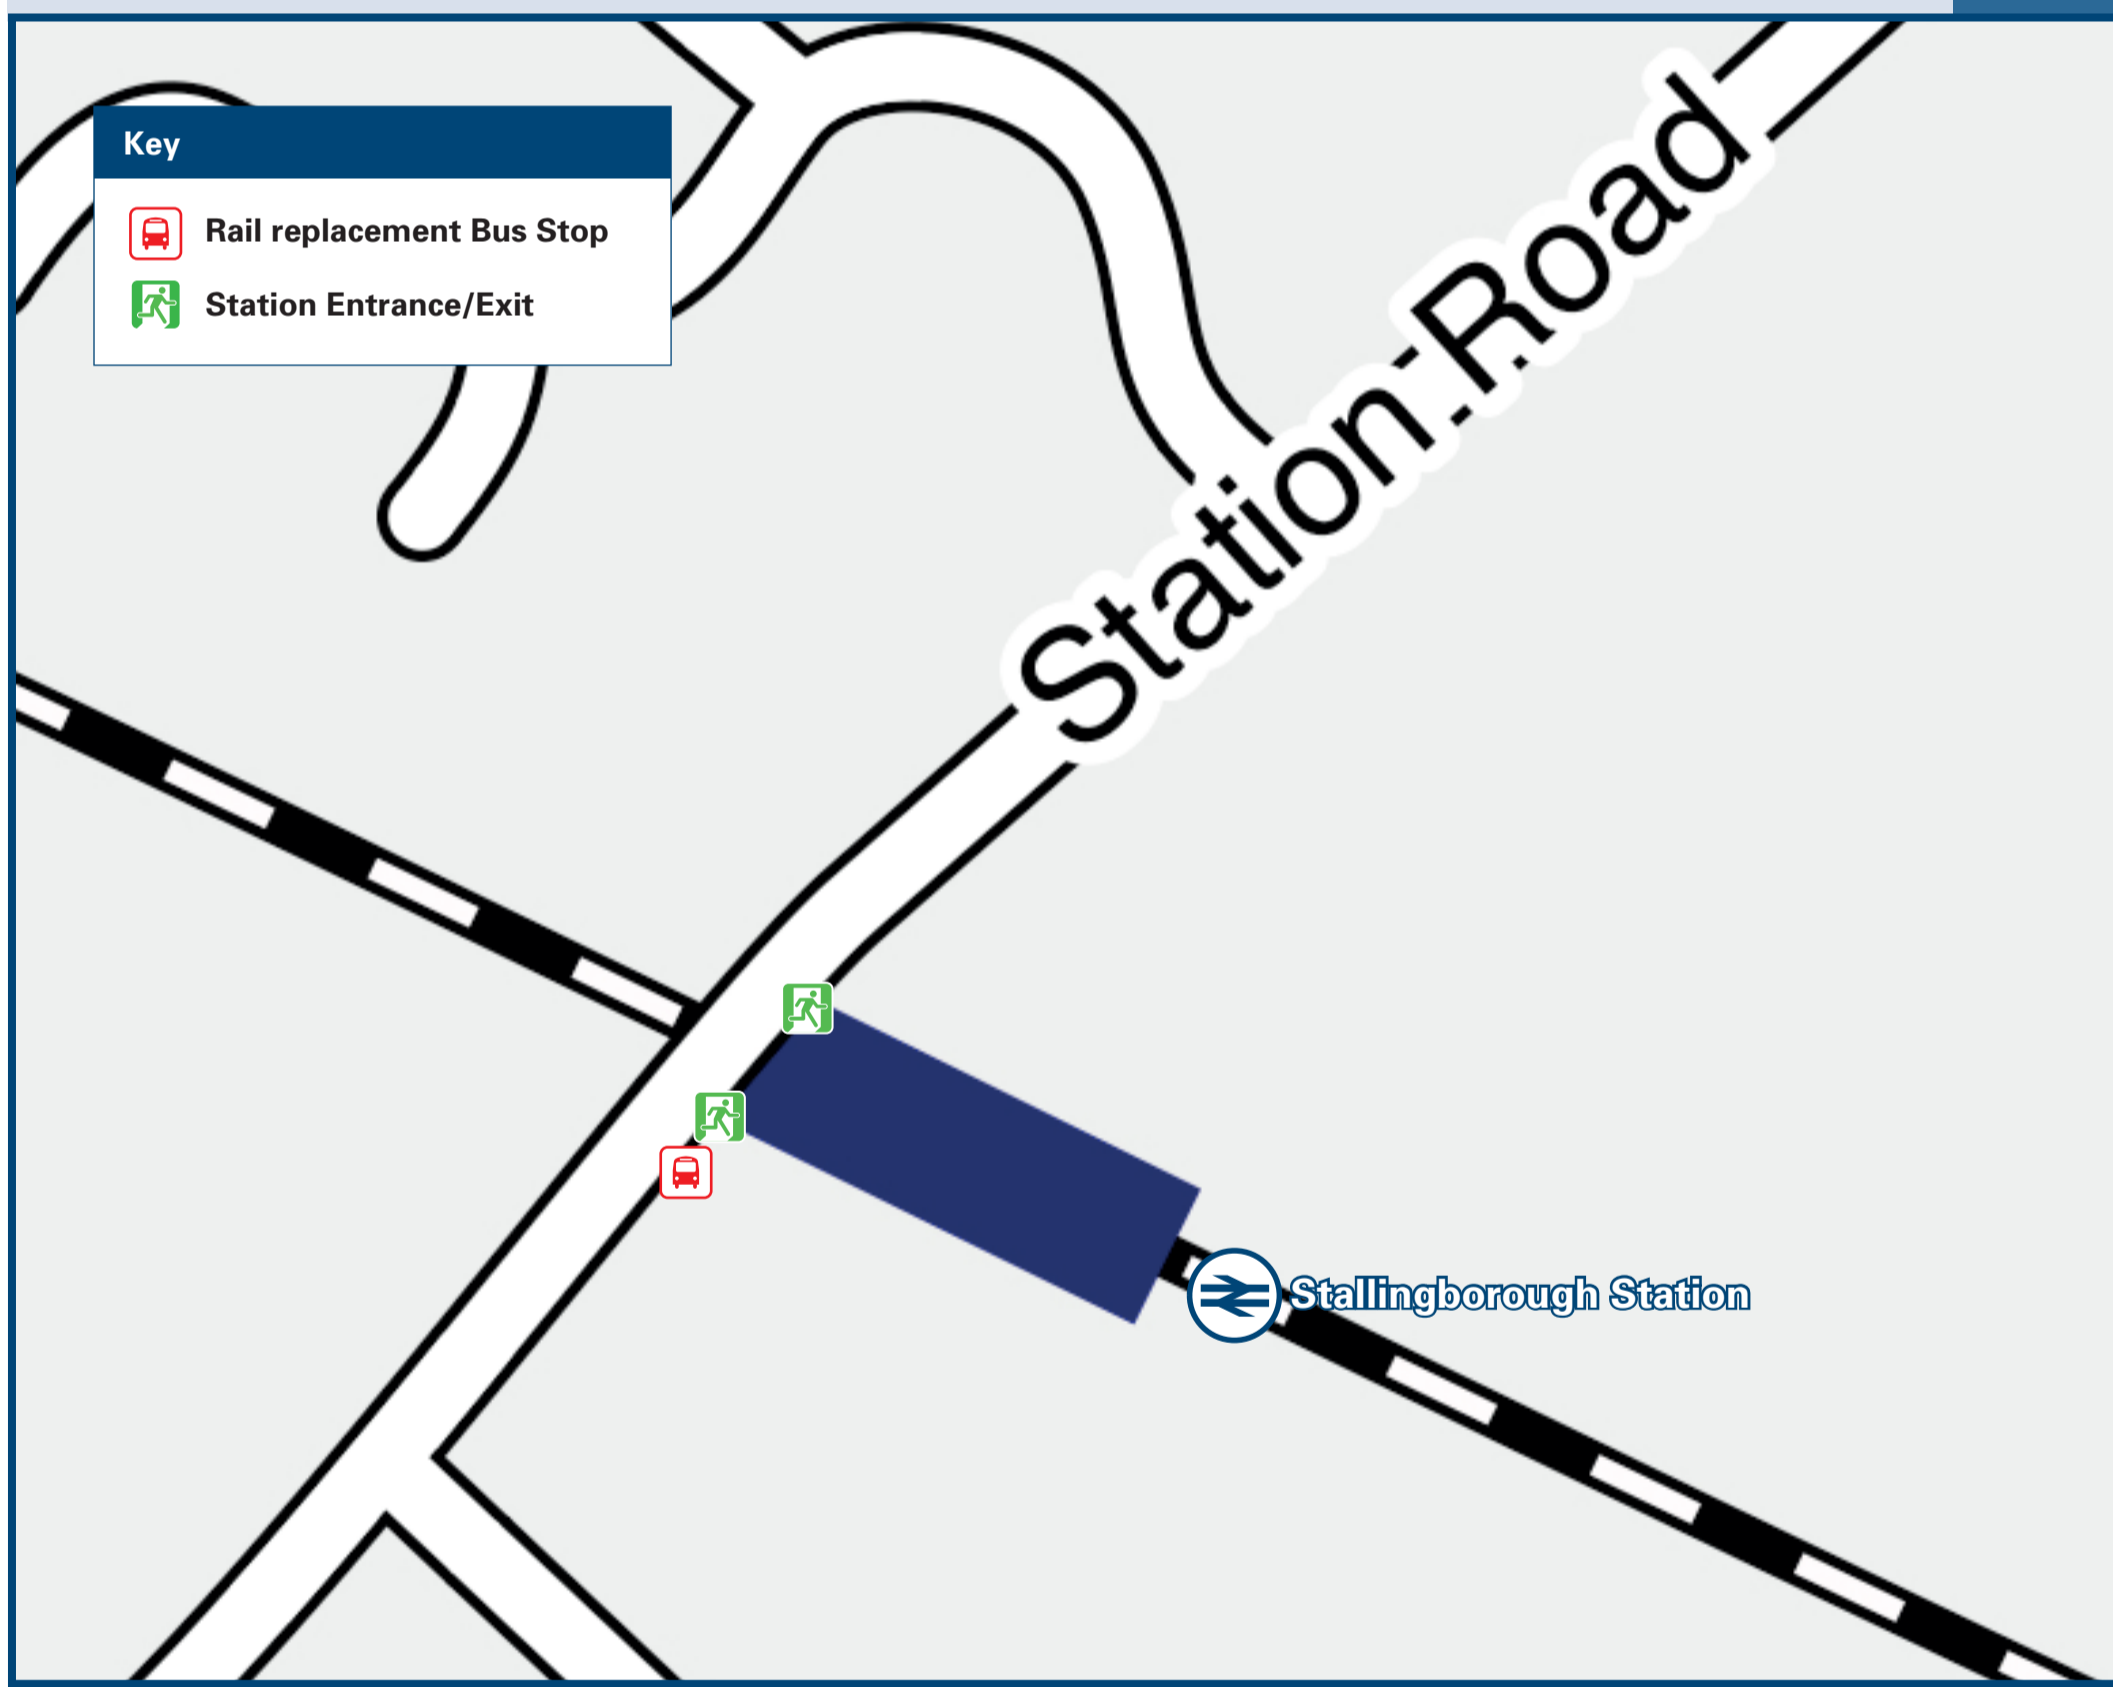

Stallingborough Station

Onward Travel Information

Local area map

Station Map

Rail replacement buses pick up and drop off adjacent to the level crossing.

Main destinations by bus

(Data correct at March 2026)

DESTINATION	BUS ROUTES	BUS STOP
Cleethorpes	45~	A
Great Coates (Station Road)	5, 5M#, 45~	A
Grimsby (Town Centre)	5, 5M#, 45~	A
Grimsby Leisure Centre (& Grimsby Ice Rink)	5, 5M#, 45~	A
Healing	5, 5M#, 45~	A
Immingham (Catch Training Centre)	5M#	B
Immingham (Civic Centre, for Shops, Library & Museum)	5, 5M#, 45~	B
Immingham (County Hotel)	5, 5M#, 45~	B
Stallingborough (Garage/Roundabout, for bus stops {A} & {B})	15 minutes walk from this station via Station Road, see local area map	
Weelsby	45~	A
West Marsh	5, 5M#, 45~	A
Willows (The Willows Shops)	5, 5M#, 45~	A
Wybers Wood	5*, 45~	A

Notes

- Bus route 5 operates a daytime service on Mondays to Saturdays, only. No evenings or Sundays service. For bus times and days of operation please contact Traveline on www.traveline.info or call: 0871 200 22 33
- Direct trains operate to this destination from this station.
- Bus route 5 serves the crossroads at the entrance to the Wybers Wood estate, only.
- Bus route 5M operates a limited daytime service on Mondays to Fridays, only. No evening, Saturday or Sunday service.
- Bus route 45 operates an evening service on Mondays to Saturdays evenings, and operates all day on Sundays.