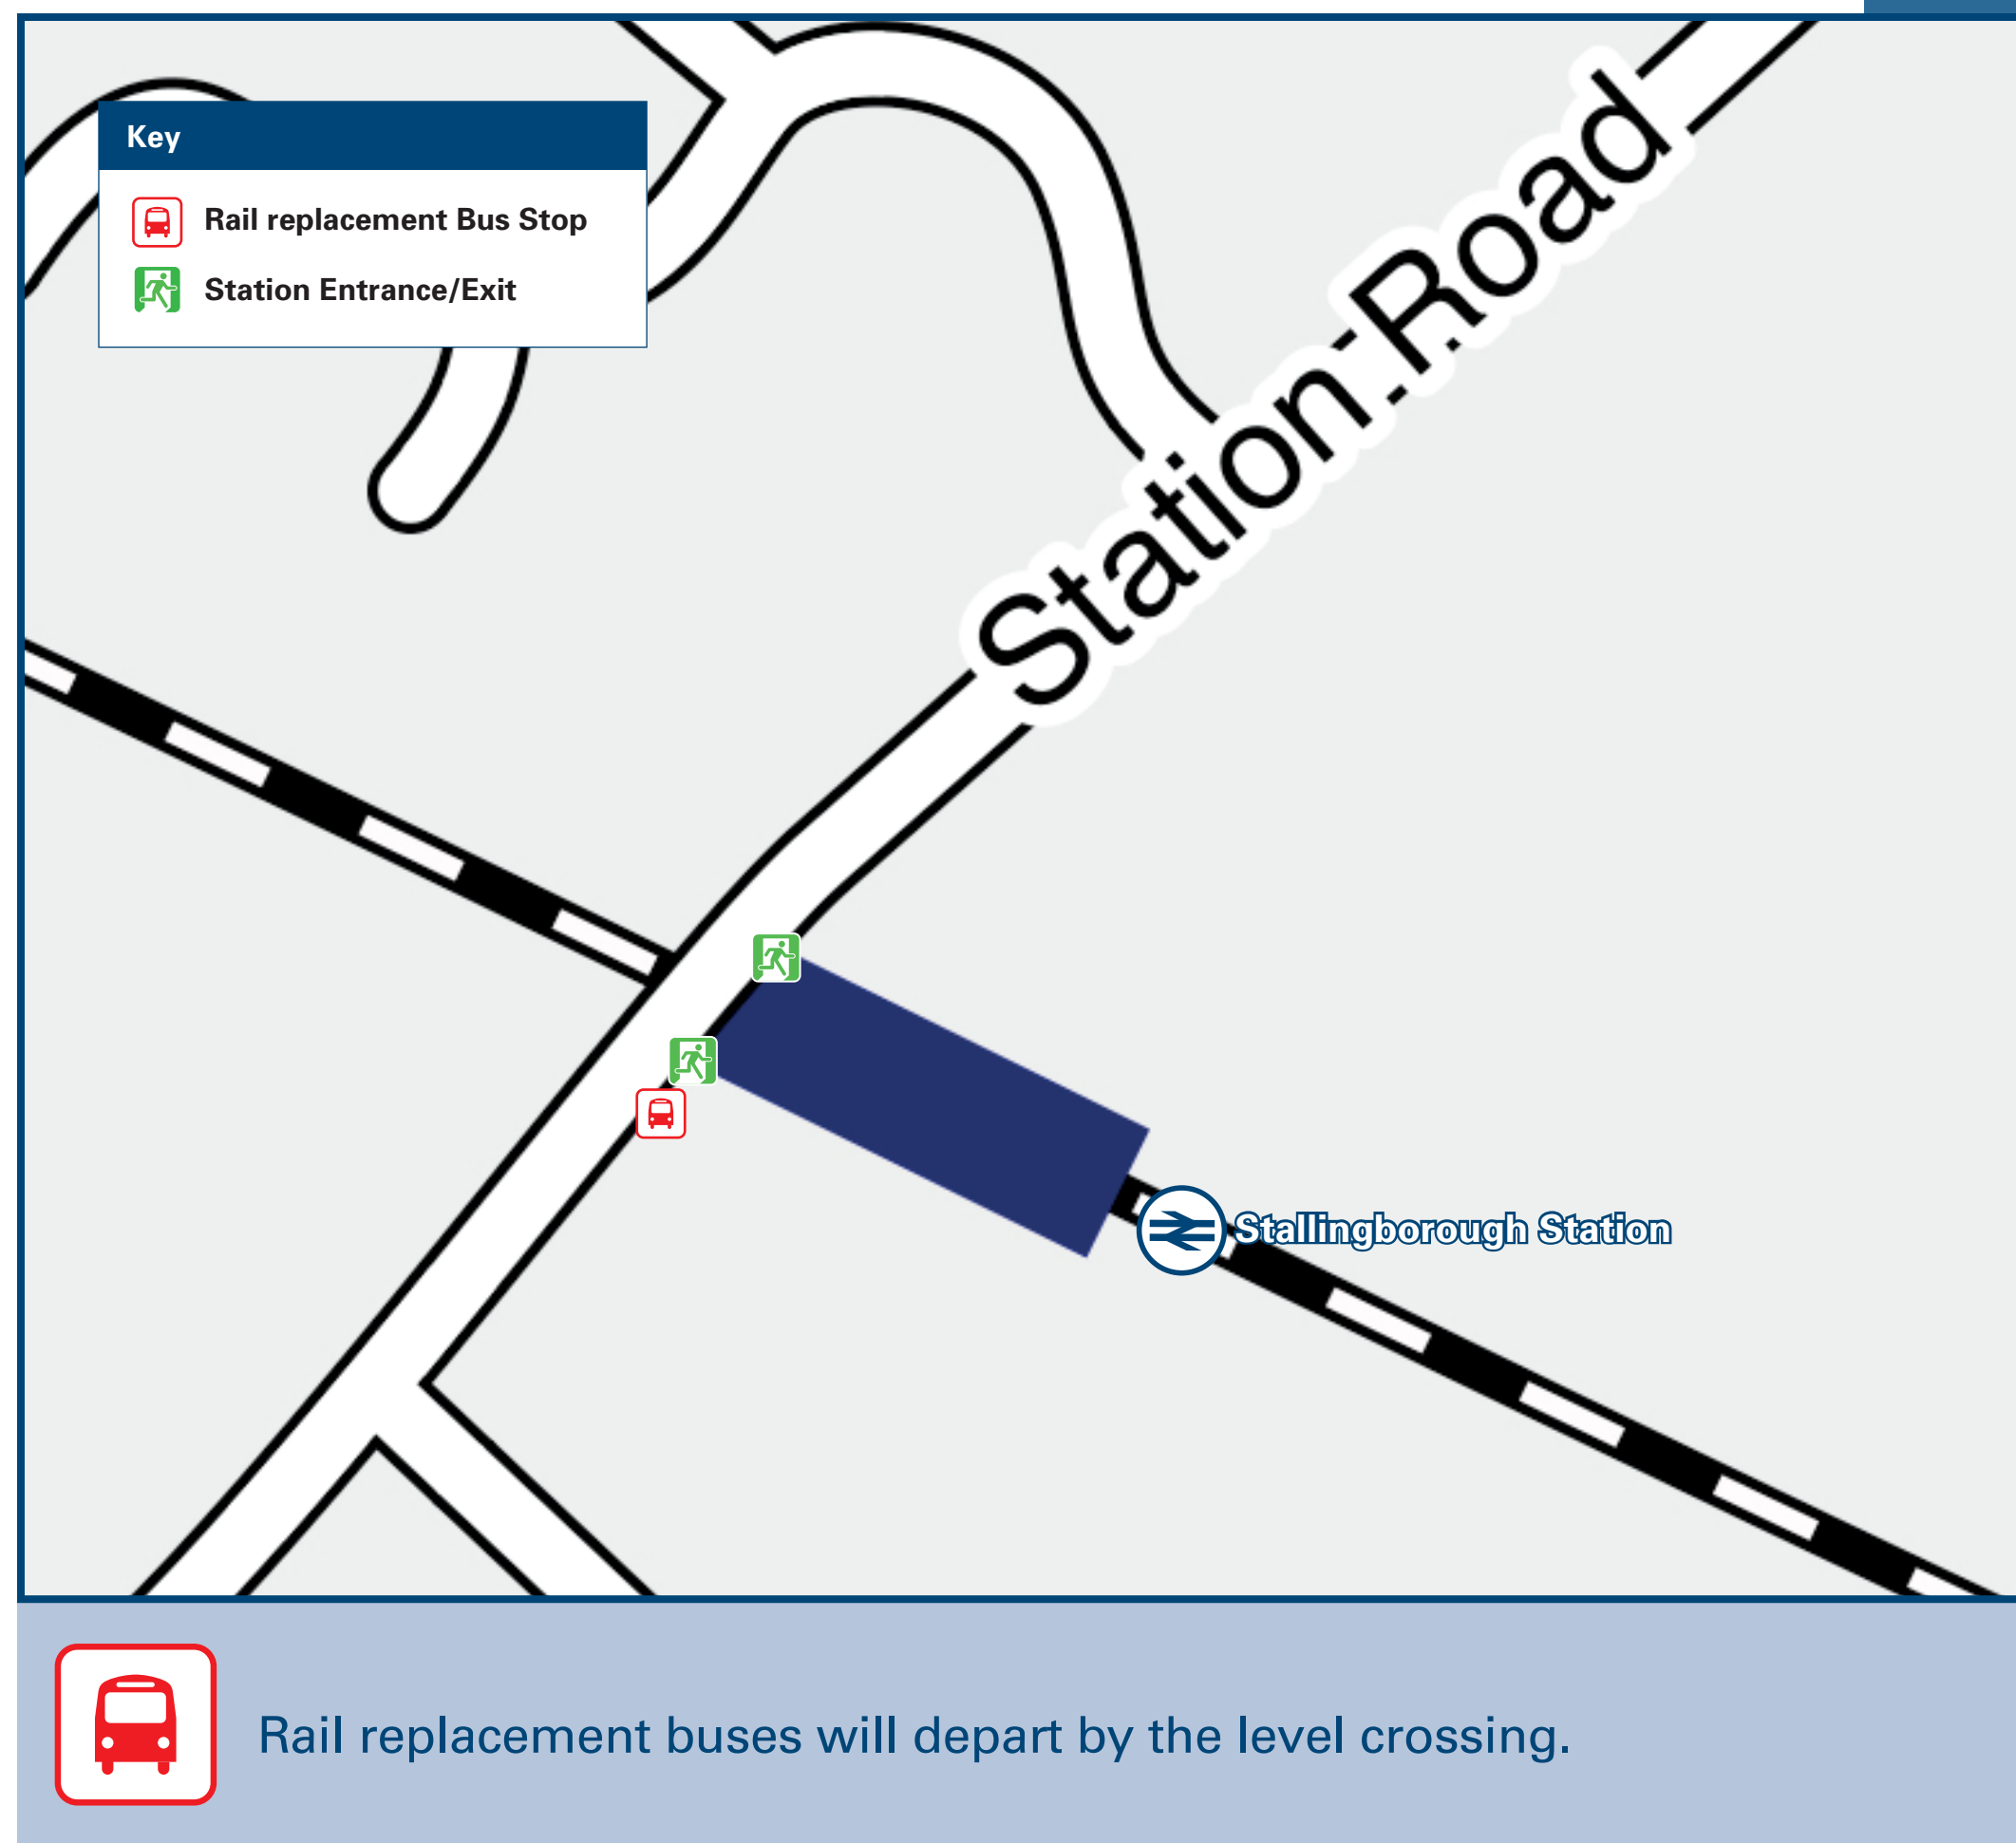

Station Map

Main destinations by bus

(Data correct at April 2024)

DESTINATION	BUS ROUTES	BUS STOP
Great Coates (Station Road) Ⓢ	5, 5M+, 5S+	A
Grimsby (Town Centre) Ⓢ	5, 5M+, 5S+	A
Grimsby Leisure Centre (& Grimsby Ice Rink)	5, 5M+	A
Healing Ⓢ	5, 5M+, 5S+	A
Immingham (Catch Training Centre)	5M+	B
Immingham (Civic Centre, for Shops, Library & Museum)	5, 5M+	B
Immingham (County Hotel)	5, 5M+	B
Stallingborough (Garage/Roundabout, for bus stops {A} & {B})	15 minutes walk from this station via Station Road, see local area map	
West Marsh	5, 5M+, 5S+	A
Willows (The Willows Shops)	5, 5M+	A
Wybers Wood	5*	A

Notes

- Bus route 5 operates daily. For bus times contact Traveline on 0871 200 22 33 or Stagecoach East Midlands (for bus routes 5, 5M & 5S) on 0345 241 8000.
- Ⓢ Direct trains operate to this destination from this station.
- Bus route 5 serves Wybers Wood Top (Timberley Drive) in the evenings daily, for daytime buses alight at Lamour Road bus stop for Wybers Wood.
- + Bus routes 5M and 5S operate a limited service Mondays to Fridays only.

Taxis

Stallingborough station has no taxi rank or cab office. Advance booking is essential, please consider using the following local operators: (Inclusion of this number doesn't represent any endorsement of the taxi firm)

Placebook Minicabs
01469 541 600

Bazza's Cabs
07506 586 035

Micks Cars
01469 571 159

Further information about all onward travel

Local Cycle Info nelincs.gov.uk For more information about cycle routes.	National Cycle Info sustrans.org.uk Sustrans is the UK's leading sustainable transport charity.	Bus Times See timetable displays at bus stops. traveline public transport info www.traveline.info 0871 200 22 33 calls cost 13p per minute plus your phone company's access charge	NextBuses Find the bus times for your stop. Search for a bus stop by entering a postcode, street & town or a stop name & town.	PlusBus plusbus.info A discount price 'bus pass' that you buy with your train ticket. It gives you unlimited bus travel around your chosen town, on participating buses.

National Rail Enquiries

Online nationalrail.co.uk	NRE App Free National Rail Enquiries app for iOS and Android	Social Media facebook.com/nationalrailenq @nationalrailenq	Alert Me You can sign up to Alert Me messages on the National Rail Enquiries website where you can receive train and platform notifications directly to your smart phone. nationalrail.co.uk/alertme	Contact Centre 03457 48 49 50 Calls cost no more than calls to geographic numbers (01 or 02) and may be recorded.	PlusBike nationalrail.co.uk/plusbike For more information.

National Rail
Britain's train companies working together