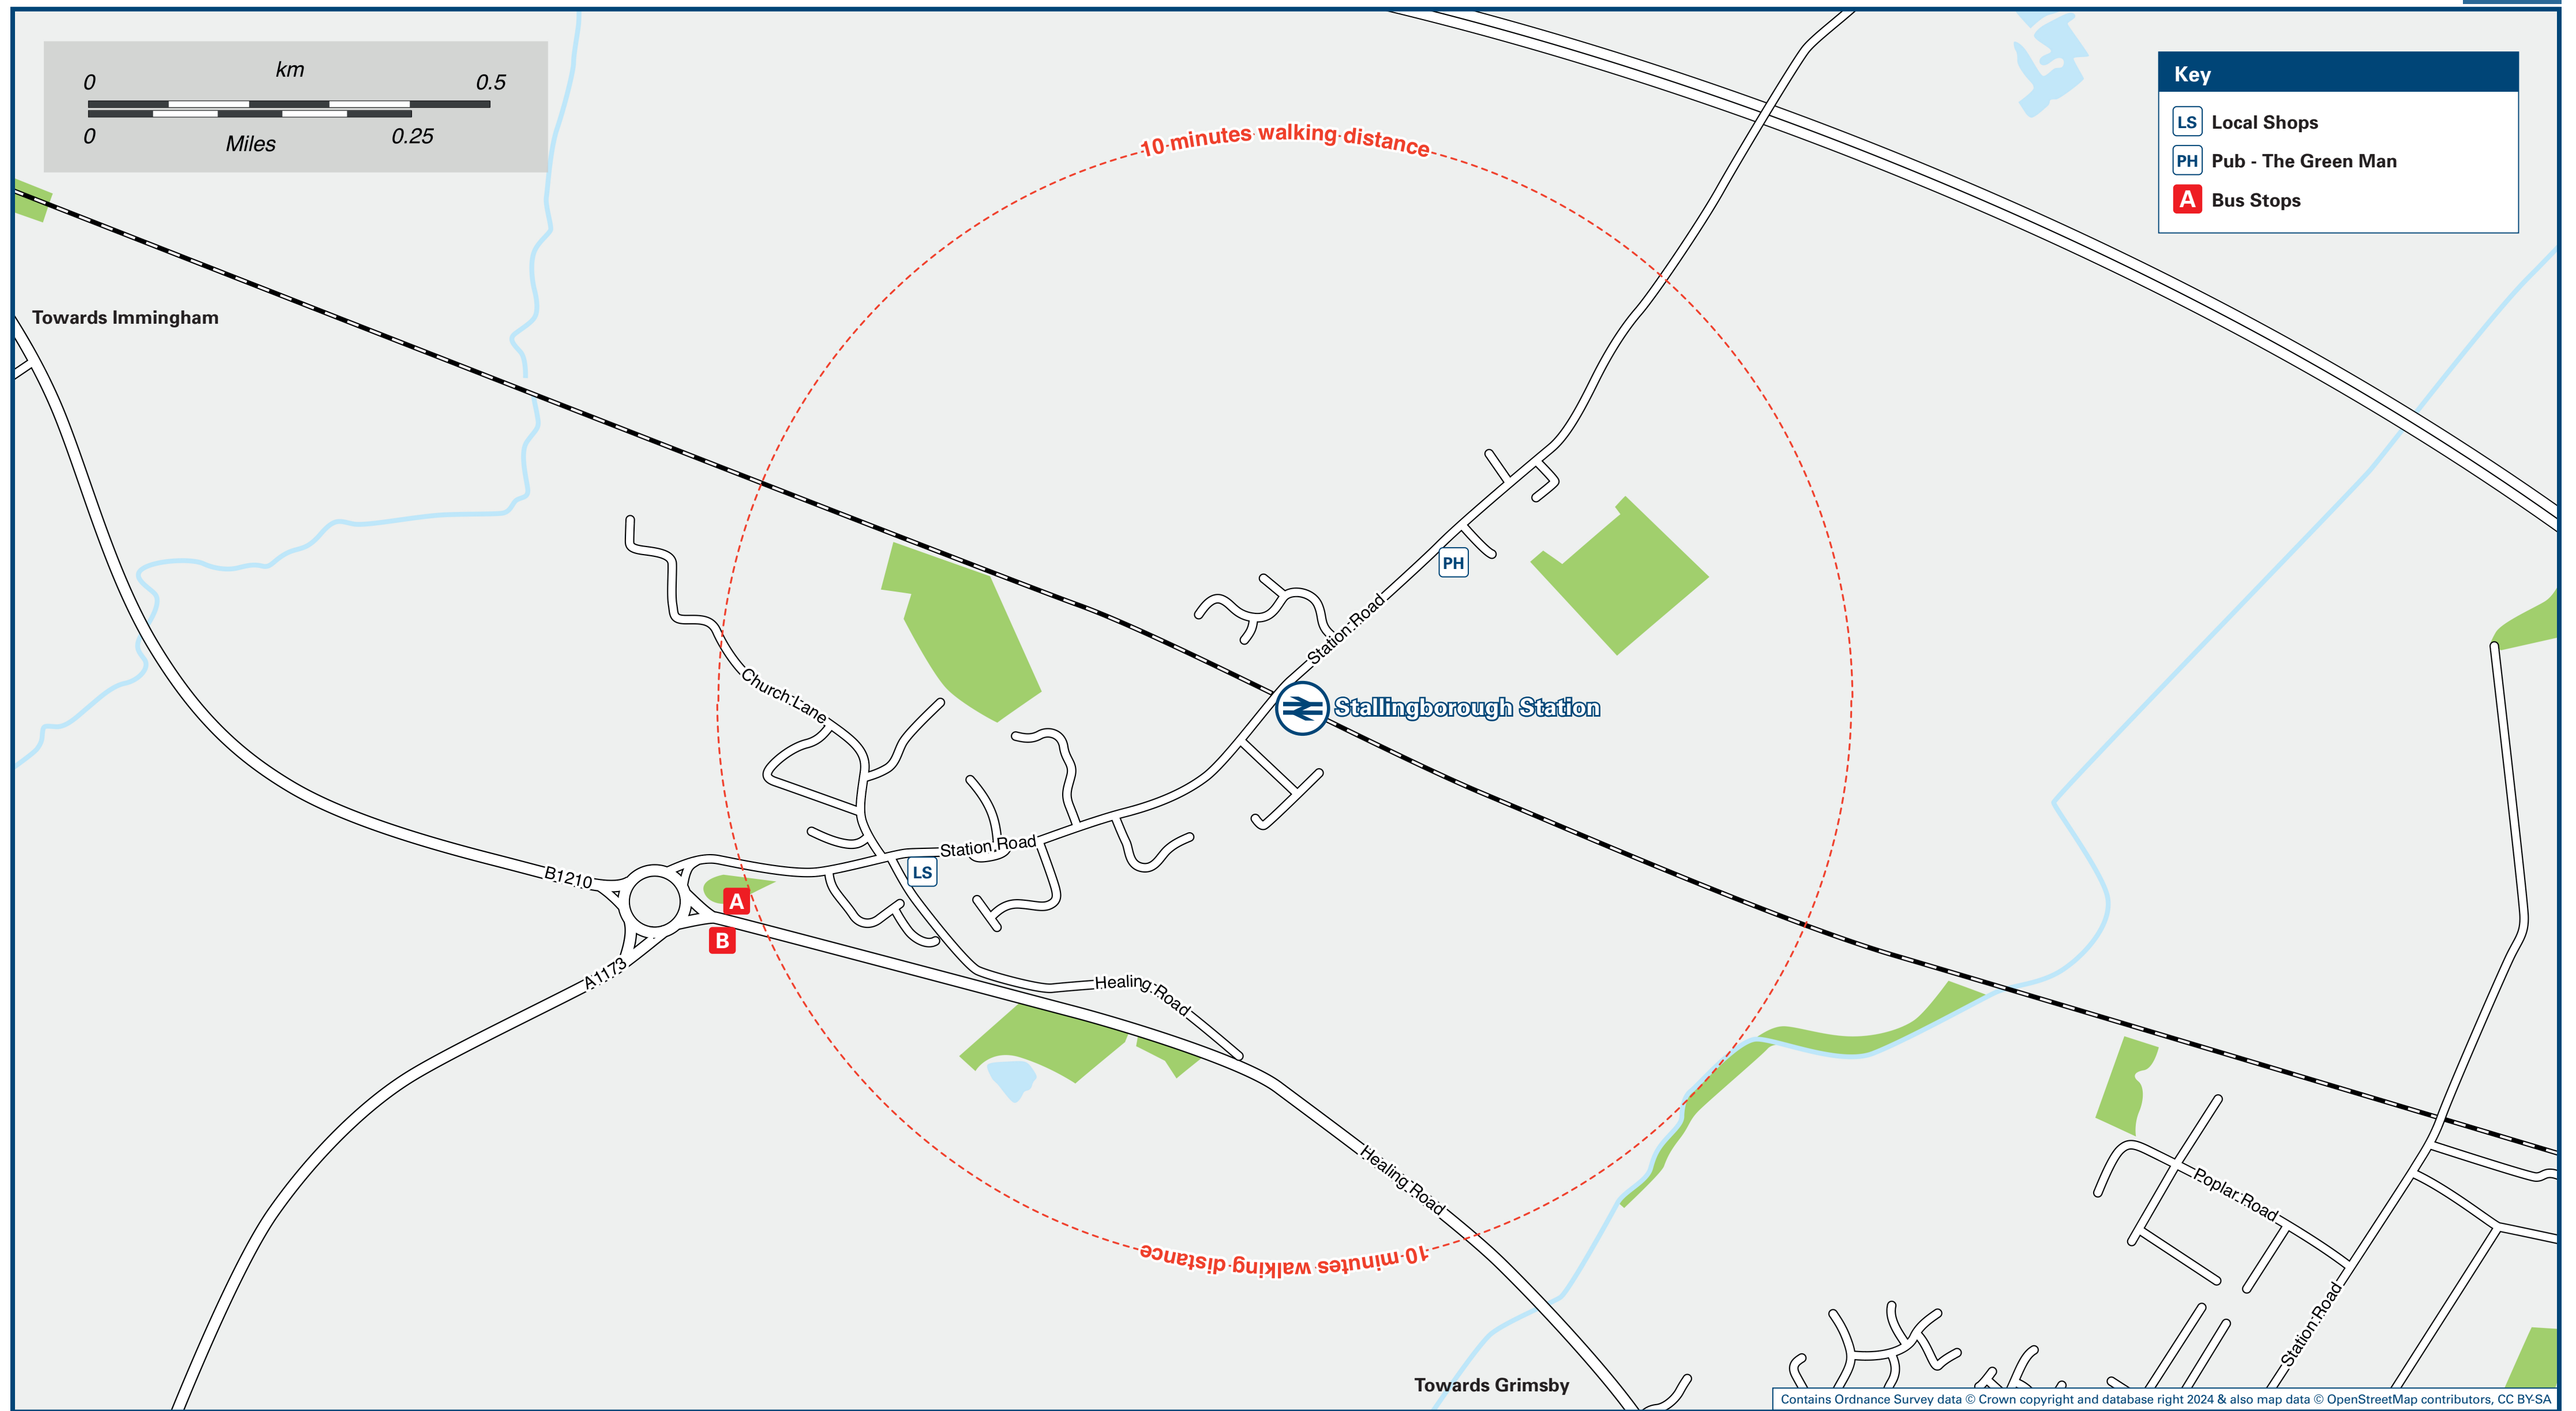

Stallingborough Station

Onward Travel Information

Local area map