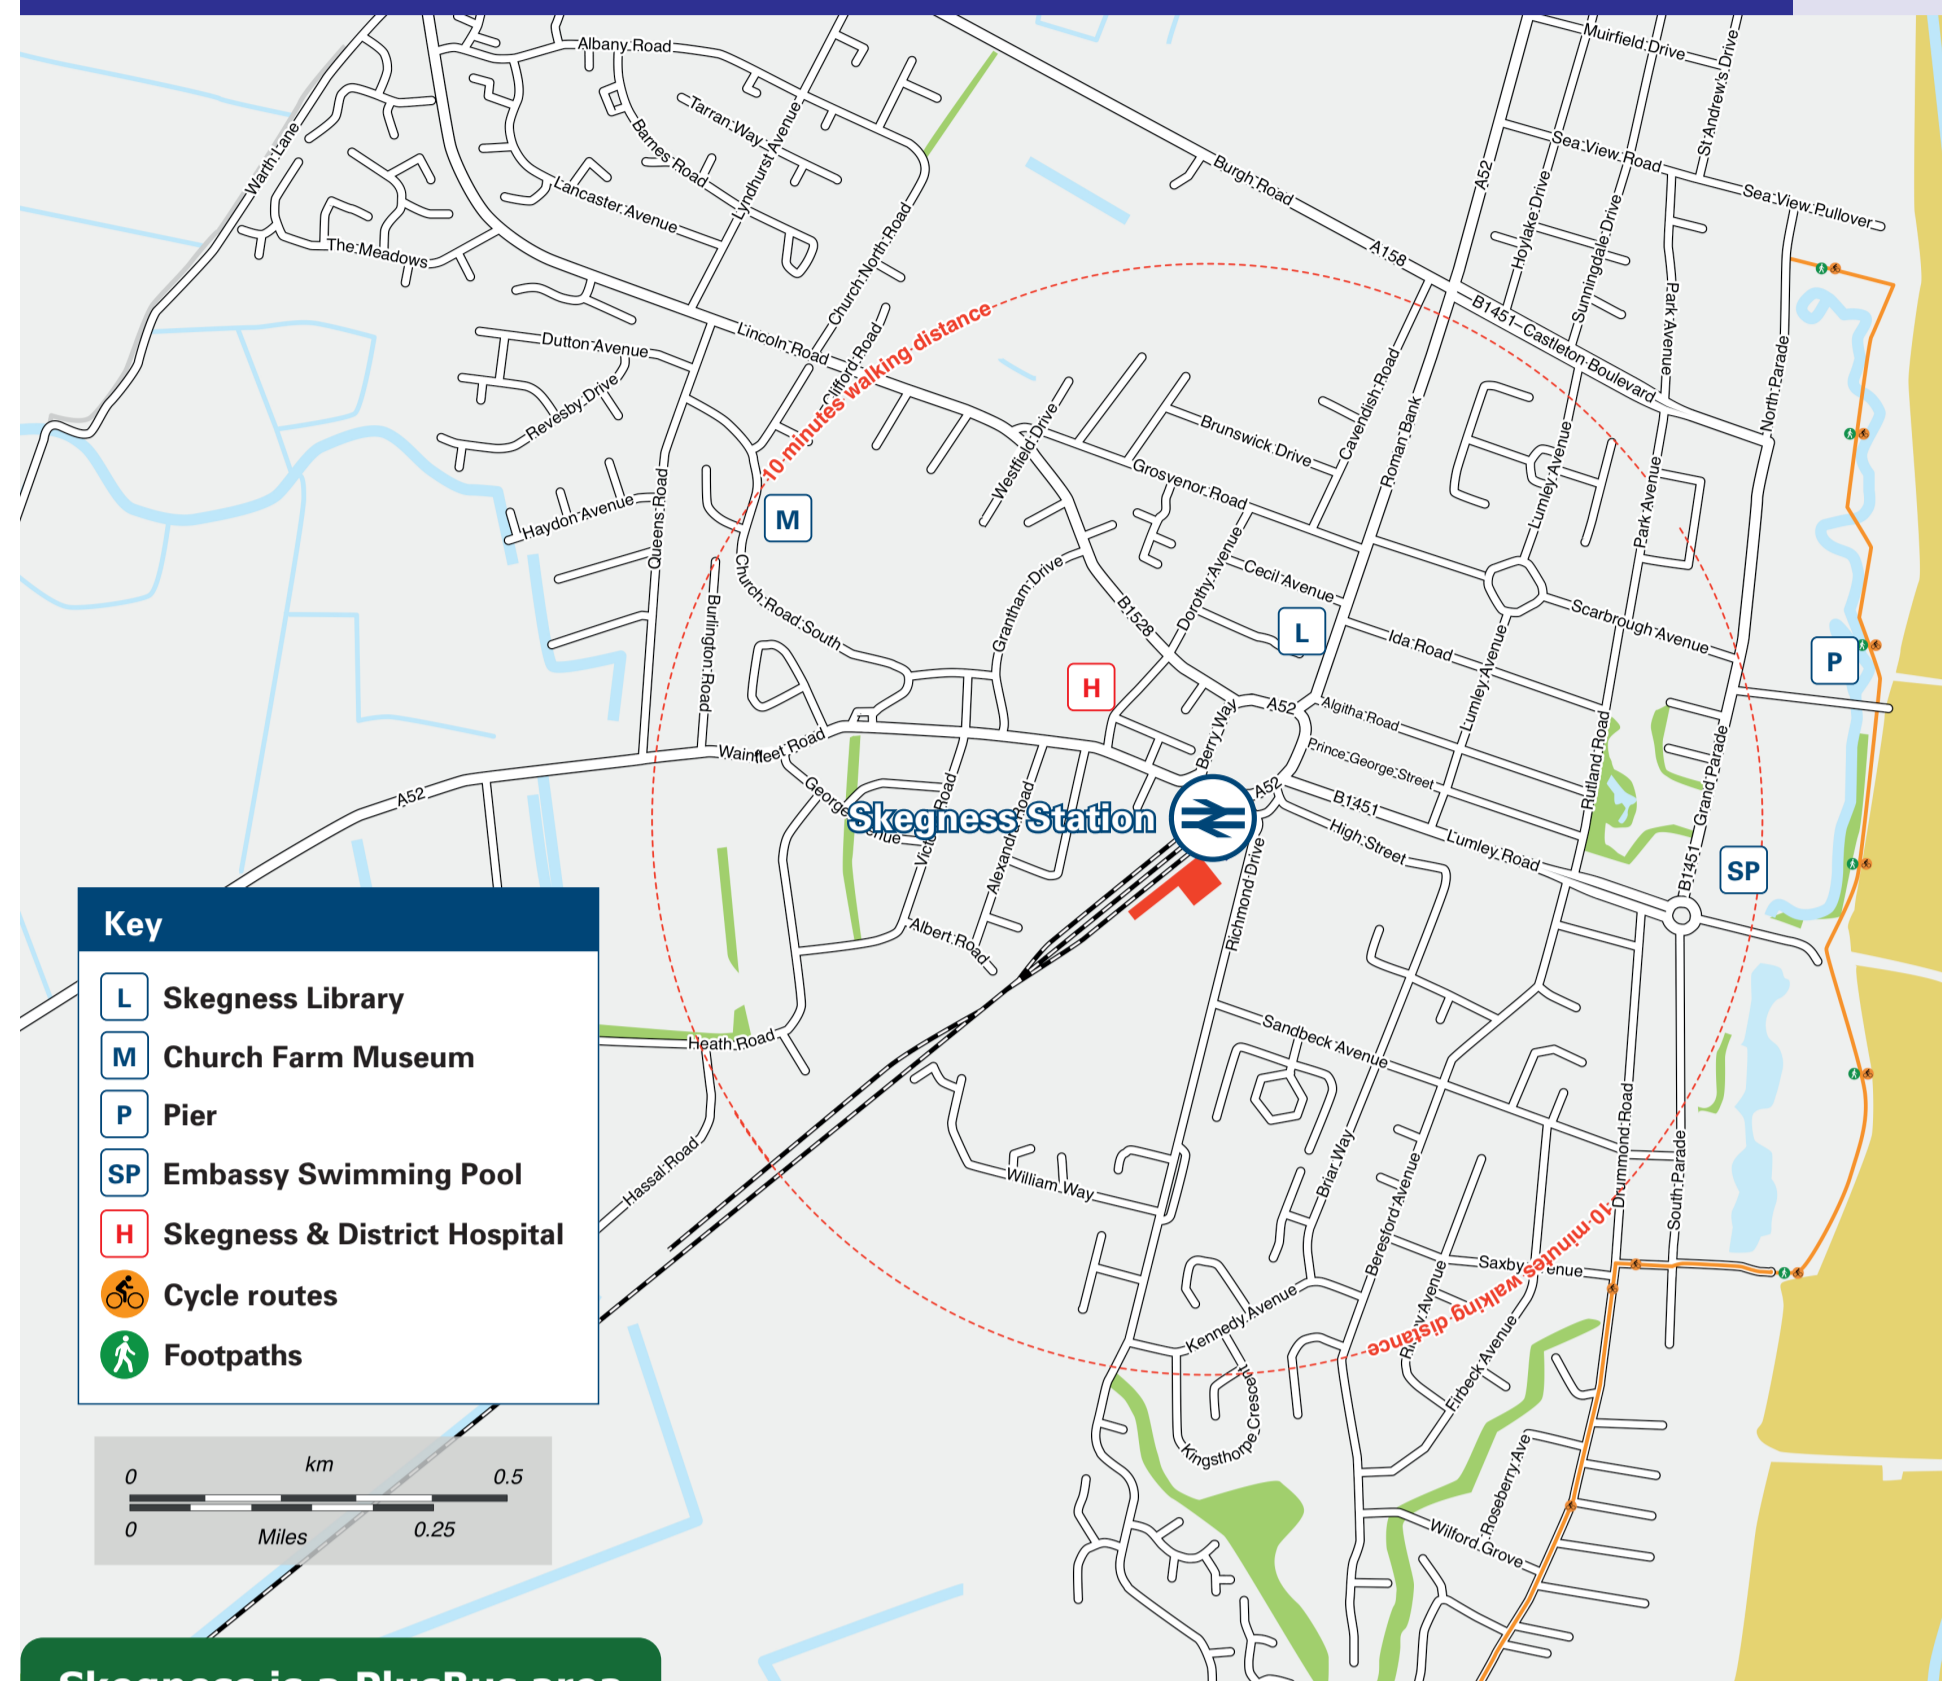

Onward Travel Information

Skegness Station

Buses and Taxis

Key

- Bus Stop
- Rail replacement Bus Stop
- Station Entrance/Exit
- Taxi Rank
- Bus Station (Stands A-E)

Rail replacement buses and coaches depart from Richmond Drive at the entrance to the station.

Local area map

Skegness is a PlusBus area

Add **PlusBus** to your train ticket—now available on eTicket from leading rail ticketing apps—for unlimited bus travel in the **PlusBus** zone in your destination town or city. Visit [plusbus.info](https://www.plusbus.info)

Main destinations by bus

(Data correct at May 2026)

DESTINATION	BUS ROUTES	BUS STOP
Addlethorpe	B6~	Z, X
Alford	7	Z
Boston	B7#, B7X#	Bus Stn C, X
Burgh-le-Marsh	57	Bus Stn C
	B6~	Z, X
	56	Bus Stn D
	1	Bus Stn A
● Butlins Skegness (Main Gate)	7	Z
	B6~	Z, X
	59	Bus Stn D
Candlesby	56	Bus Stn D
	1	Bus Stn A
● Chapel Point (Acacia Avenue)	7	Z
	59	Bus Stn D
	1	Bus Stn A
● Chapel St Leonards	7	Z
	59	Bus Stn D
	1	Bus Stn A
● Fantasy Island (Ingoldmells)	7	Z
Friskney	B7#, B7X#	Bus Stn C, X
	57	Bus Stn C
Hagworthingham	56	Bus Stn D
● Hardys Animal Farm (Ingoldmells)	1	Bus Stn A
Hogsthorpe	7	Z
	59	Bus Stn D
Horncastle	56	Bus Stn D
Hundleby	56	Bus Stn D
Huttoft	59	Bus Stn D

DESTINATION	BUS ROUTES	BUS STOP
Ingoldmells (Village Centre, St Paul's Church)	7	Z
	B6~	Z, X
	59	Bus Stn D
Leverton	B7#, B7X#	Bus Stn C, X
	57	Bus Stn C
Lincoln	56	Bus Stn D
Mablethorpe	59	Bus Stn D
Mumby	7	Z
	59	Bus Stn D
Old Leake	B7#, B7X#	Bus Stn C, X
	57	Bus Stn C
Partney	56	Bus Stn D
Raithby	56	Bus Stn D
Sandilands	59	Bus Stn D
Skegness -		
● - Beacon Park	2	Bus Stn E, X
	2A (via Seafront)	Bus Stn E
● - Seacroft Drive (Green Lane)	2A	Bus Stn E
	1	Bus Stn A
	2A	Bus Stn E
● - Seafront (Grand Parade & North Parade)	7	Z
	B6~	Z, X
	59	Bus Stn D
● - Skegness District Hospital	56	Bus Stn D
- Southview Leisure Park (Inside: Reception Centre)	2 (via Queens Road)	Bus Stn E, X
	2A (via Seafront), 2N*	Bus Stn E
Spilsby	56	Bus Stn D