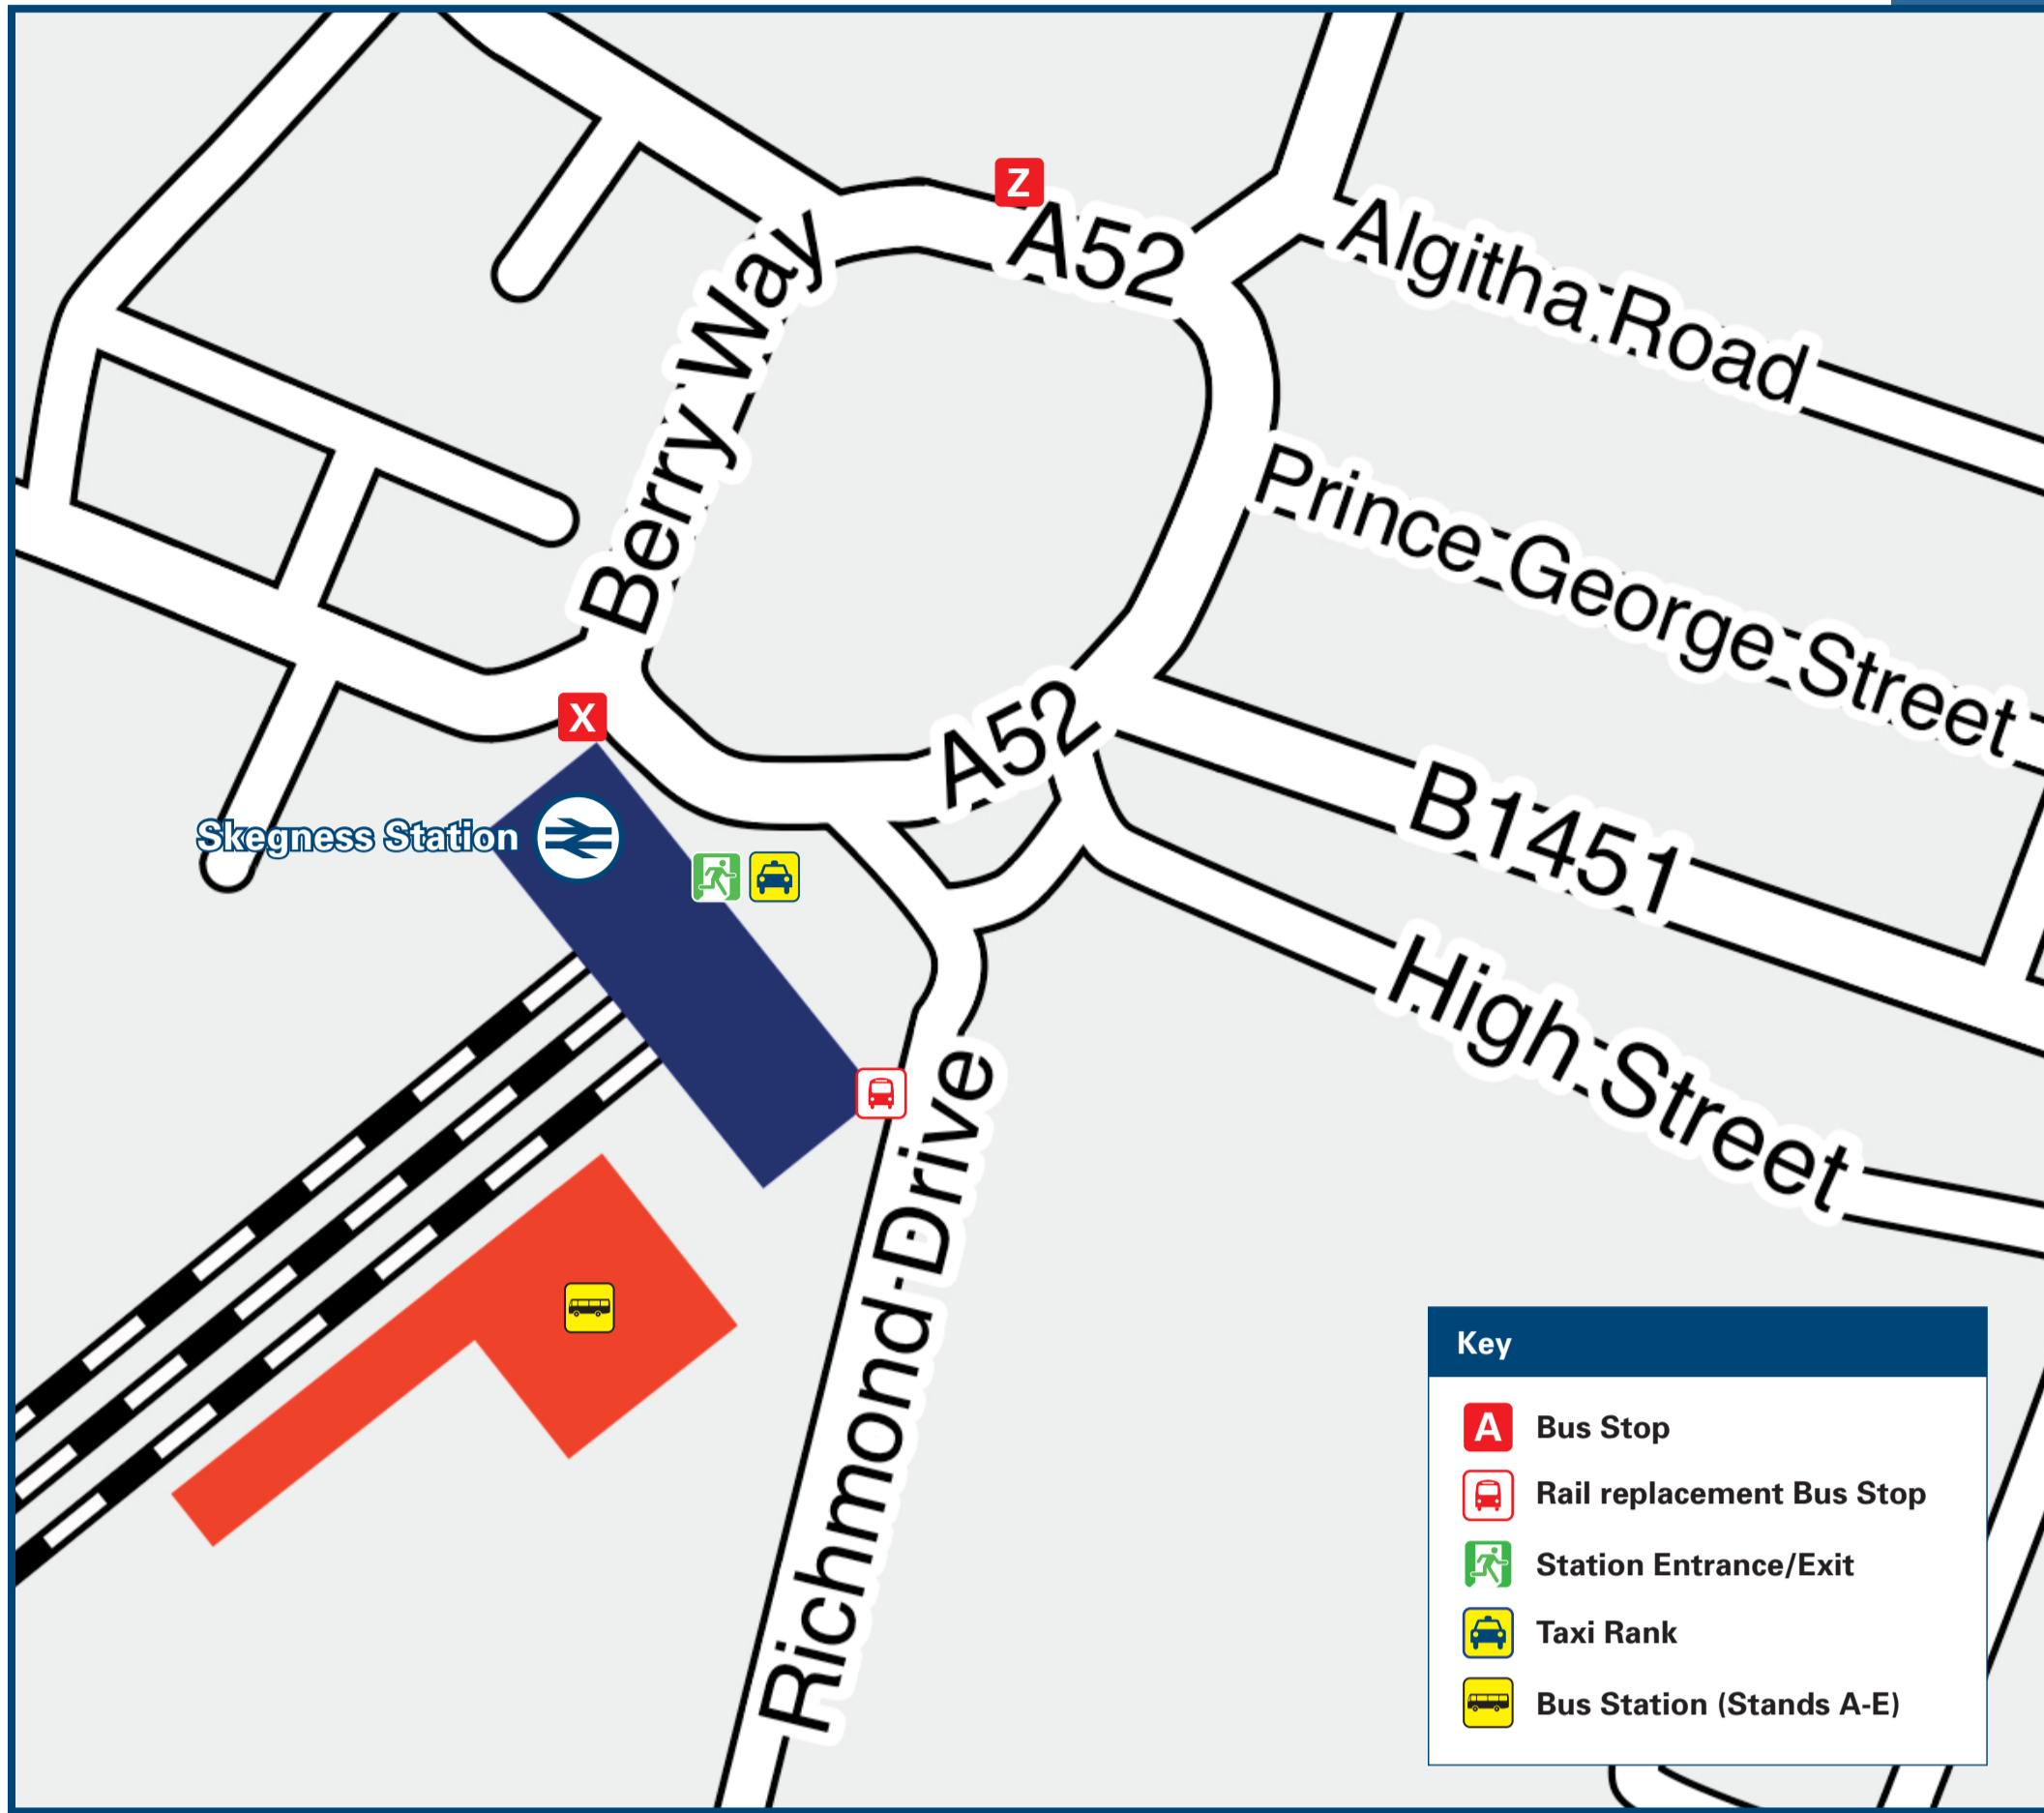

Skegness Station

Onward Travel Information

Buses and Taxis

Rail replacement buses and coaches depart from Richmond Drive near the entrance to the station.

Local area map

Skegness is a **PlusBus** area.

PlusBus is a discount price 'bus pass' that you buy with your train ticket. It gives you unlimited bus travel around your chosen town, on participating buses. Visit www.plusbus.info

DESTINATION	BUS ROUTES	BUS STOP
Mablethorpe	59	Bus Stn C
Mumby	7	Z
Mumby	59	Bus Stn C
Old Leake	B7	Bus Stn E, X
Old Leake	57	Bus Stn C
Partney	56	Bus Stn D
Raithby	56	Bus Stn D
Sandilands	59	Bus Stn C
Skegness -		
- Beacon Park	2(via Seaview Leisure Park) 2A(via Seafront)+	Bus Stn E, X Bus Stn E
- Seacroft Drive (Green Lane)	2A+	Bus Stn E
- Seacroft Drive (Green Lane)	1#	Bus Stn A, B
- Seacroft Drive (Green Lane)	2(via Queens Road)	Bus Stn E, X
- Seacroft Drive (Green Lane)	2A+	Bus Stn E
- Seacroft Drive (Green Lane)	7	Z
- Seacroft Drive (Green Lane)	59	Bus Stn C
- Skegness District Hospital	56	Bus Stn D
- Skegness District Hospital	2(via Queens Road) 2A(via Seafront)+, 2N++	Bus Stn E, X Bus Stn E
- Southview Leisure Park (Inside: Reception Centre)		
Spilsby	56	Bus Stn D
Sutton-on-Sea	59	Bus Stn C
Trusthorpe	59	Bus Stn C
Trusthorpe	B7	Bus Stn E, X
Wainfleet	57	Bus Stn C