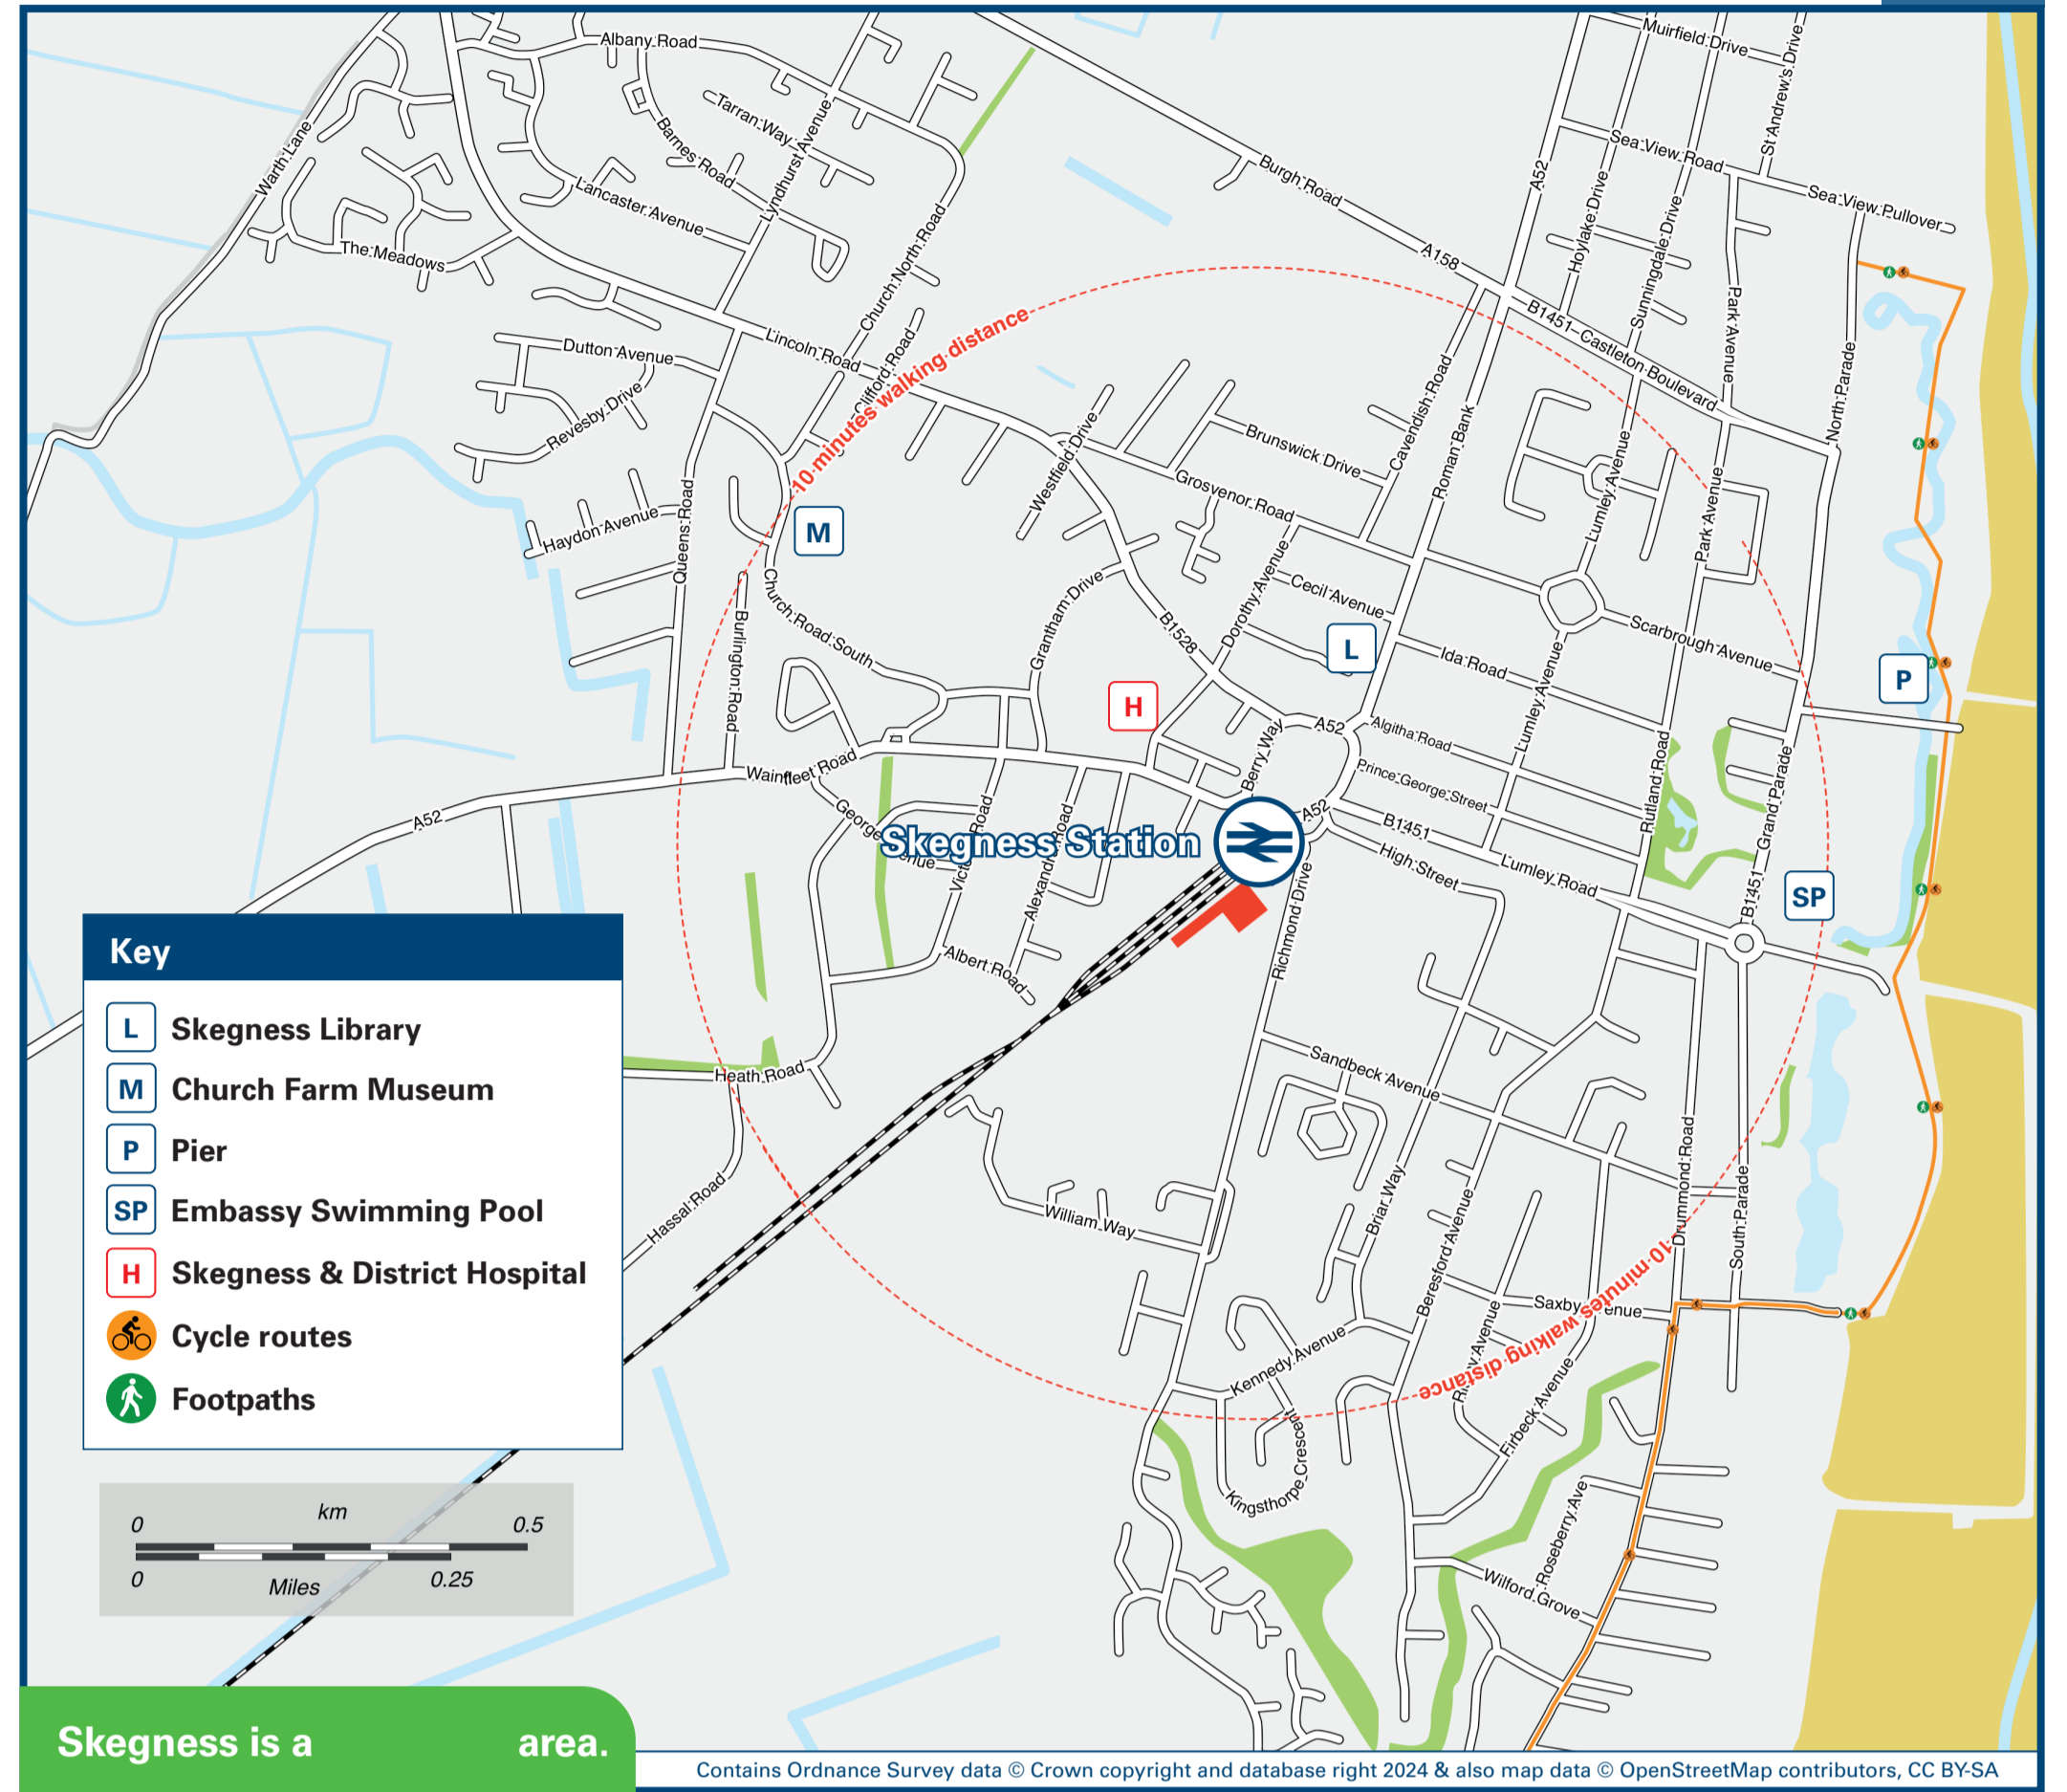

Skegness Station

Onward Travel Information

Buses and Taxis

Rail replacement buses and coaches depart from Richmond Drive near the entrance to the station.

Local area map

Skegness is a **PlusBus** area.

PlusBus is a discount price 'bus pass' that you buy with your train ticket. It gives you unlimited bus travel around your chosen town, on participating buses. Visit www.plusbus.info

DESTINATION	BUS ROUTES	BUS STOP
Mablethorpe	59	Bus Stn C
Mumby	7	Z
Mumby	59	Bus Stn C
Old Leake	B7	Bus Stn E, X
Old Leake	57	Bus Stn C
Partney	56	Bus Stn D
Raithby	56	Bus Stn D
Sandilands	59	Bus Stn C
Skegness -		
- Beacon Park	2(via Seaview Leisure Park) 2A(via Seafront)+	Bus Stn E, X Bus Stn E
- Seacroft Drive (Green Lane)	2A+	Bus Stn E
- Seacroft Drive (Green Lane)	1#	Bus Stn A, B
- Seacroft Drive (Green Lane)	2(via Queens Road)	Bus Stn E, X
- Seacroft Drive (Green Lane)	2A+	Bus Stn E
- Seacroft Drive (Green Lane)	7	Z
- Seacroft Drive (Green Lane)	59	Bus Stn C
- Skegness District Hospital	56	Bus Stn D
- Skegness District Hospital	2(via Queens Road) 2A(via Seafront)+, 2N++	Bus Stn E, X Bus Stn E
- Southview Leisure Park (Inside: Reception Centre)		
Spilsby	56	Bus Stn D
Sutton-on-Sea	59	Bus Stn C
Trusthorpe	59	Bus Stn C
Trusthorpe	B7	Bus Stn E, X
Wainfleet	57	Bus Stn C