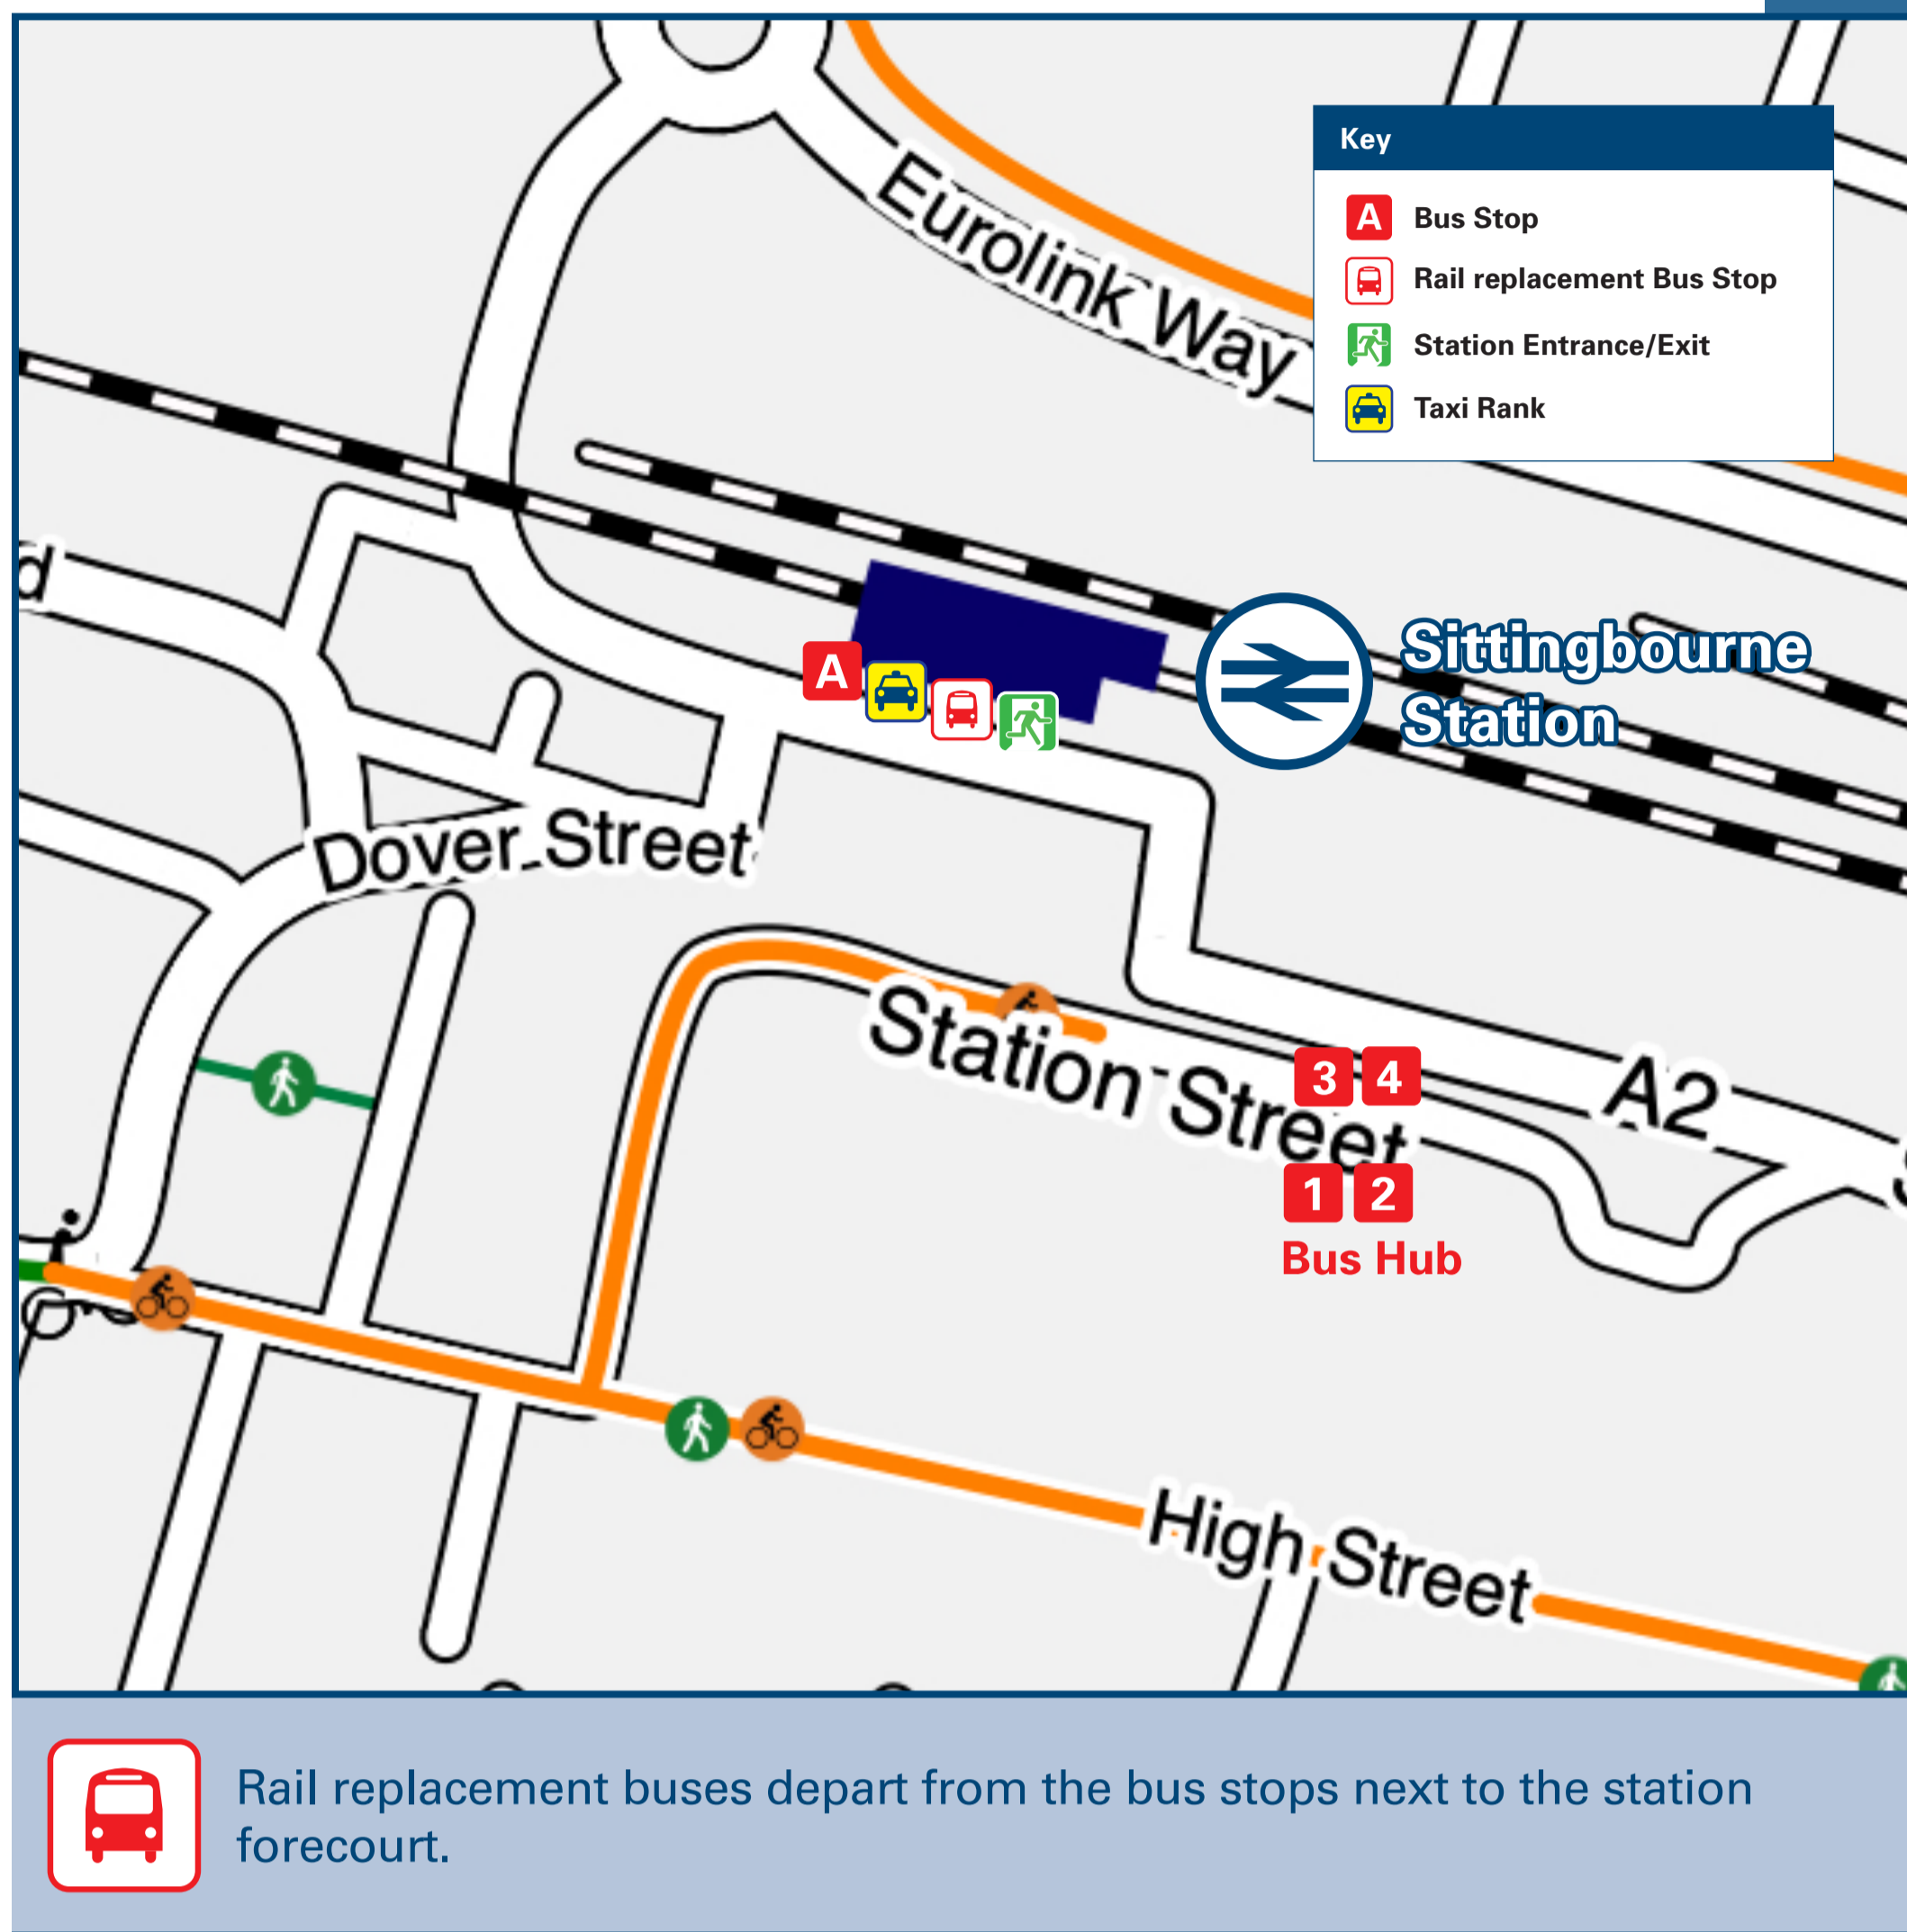

Sittingbourne Station

Onward Travel Information

Buses and Taxis