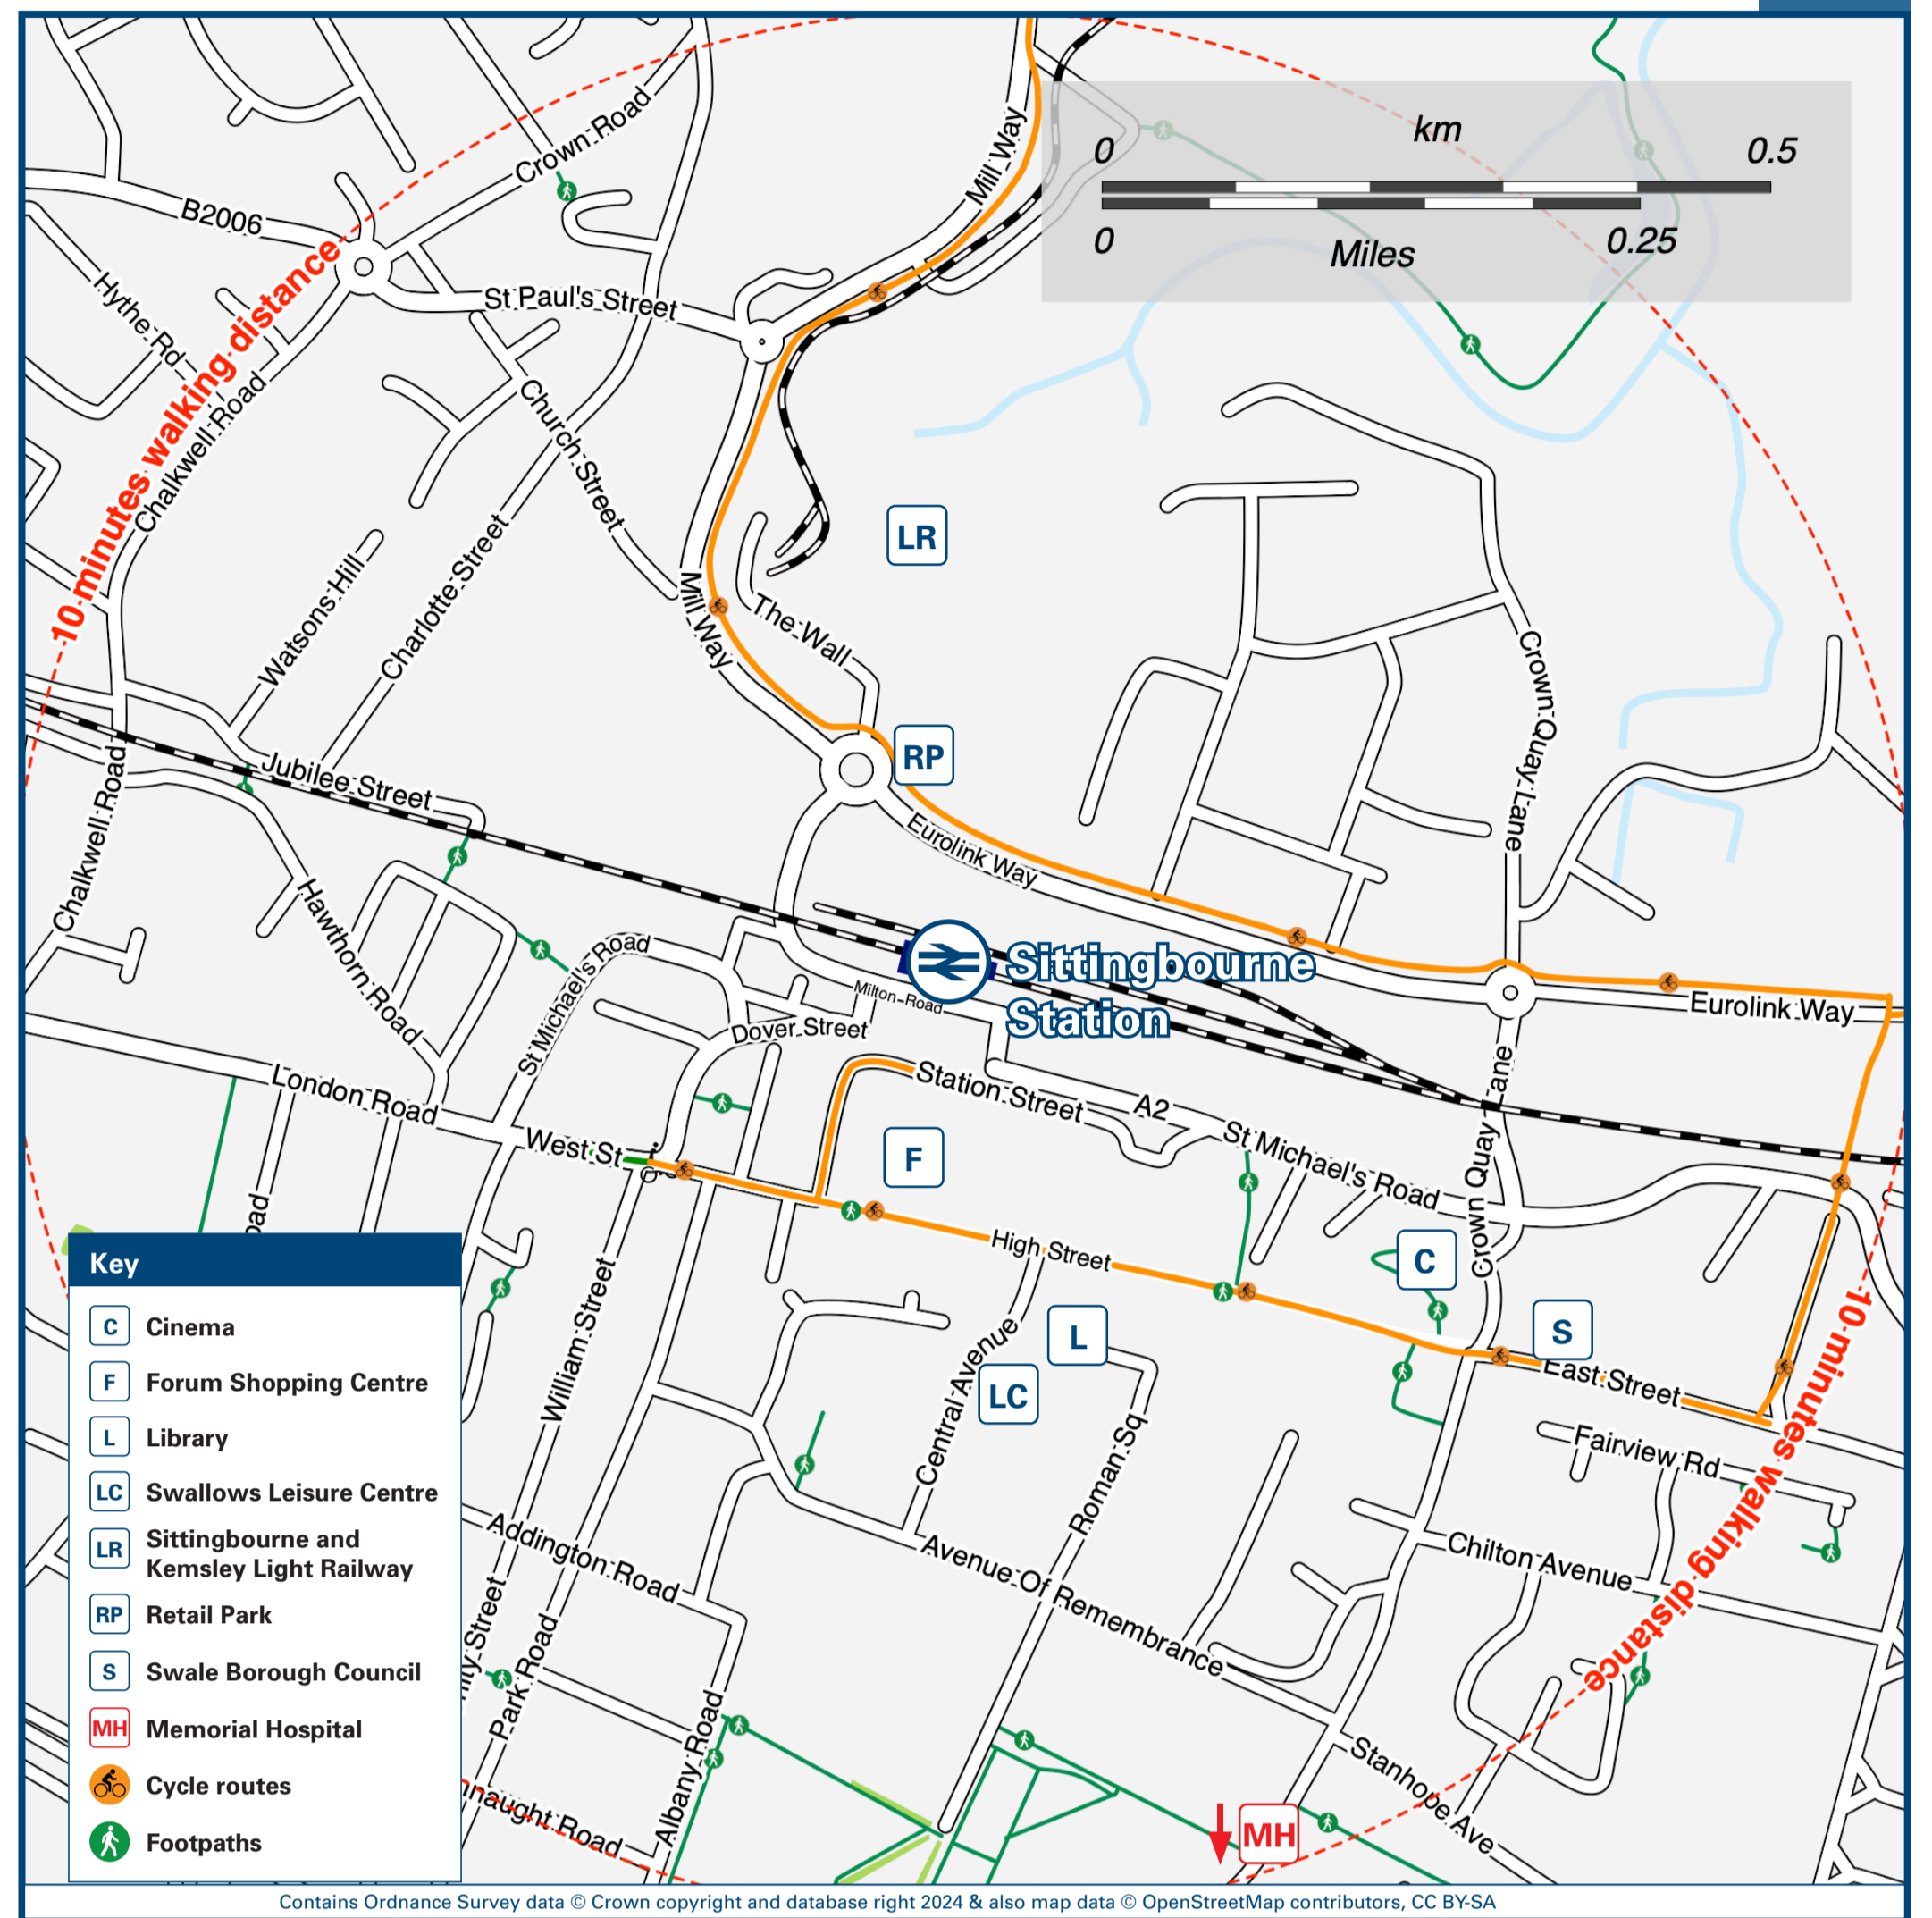

Local area map

Main destinations by bus

(Data correct at July 2024)

DESTINATION	BUS ROUTES	BUS STOP
Bapchild	X3	A
Bobbing (Keycol Hill, Ladyfields Close)	326, 327	1
Bobbing (Sheppey Way, for Crematorium)	334	1
Bysing Wood (Faversham)	X3	A
Canterbury (Bus Station) Ⓞ	X3	A
Chalkwell	326, 327, 334, 347	1
Chatham (Waterfront Bus Station) Ⓞ	326, 327	1
Faversham (Town Centre, Court Street)	X3	A
Gillingham (Memorial Maritime Hospital)	326, 327	1
Iwade	334	1
Kemsley Ⓞ	347	1
Kent County Showground	X3	3

DESTINATION	BUS ROUTES	BUS STOP
Key Street (Pearce and Batt Garage)	326, 327	1
Lower Halstow	X3	3
Lower Rainham	327	1
Maidstone (Town Centre)	327	1
The Meads (Sonora Way)	X3	3
Milton Regis	326, 327, 347	1
Minster (Isle of Sheppey)	334	1
Murston (Broom Road)	349	4
Newington Ⓞ	326, 327	1
Queenborough Ⓞ	334	1
Rainham (The Cricketers Pub, High Street) Ⓞ @	326, 327	1
Sheerness (Railway Station) Ⓞ	334	1

DESTINATION	BUS ROUTES	BUS STOP
Snipeshill (Canterbury Road)	X3	A
Snipeshill (Murston Road)	349	4
Stockbury	X3	3
Swale (Railway Station) Ⓞ	334	1
Teynham (The Swan, London Road) Ⓞ	X3	A
Upchurch	327	1
Vinters Park (Maidstone)	X3	3

Notes

Bus routes 326, 327, 334, 347, 349 & X3 operate Mondays to Saturdays.

For more information contact: Chalkwell Garage & Coach Hire (for bus routes 326, 327, 334, 347 & 349) www.chalkwell.co.uk/contact or call 01795 423 982 or Stagecoach South East (for bus route X3) www.stagecoachbus.com/help-and-contact or call 0345 241 8000.

Ⓞ Direct trains operate to this destination from this station.

@ Bus route 327 also calls at Rainham Railway station, which is a 6 minutes walk via Station Road to and from The Crickets Public House.

Taxis

Sittingbourne Station is served by a taxi rank or cab office. Check availability before travelling, and pre-book if necessary. Please consider using the following local operators: (Inclusion of this number doesn't represent any endorsement of the taxi firm)

Indy Cabs
01795 350 035

Lets Go Green
01795 444 444

Sittingbourne Cabs
01795 426 600

Further information about all onward travel

Local Cycle Info swale.gov.uk For more information about cycle routes.	National Cycle Info sustrans.org.uk Sustrans is the UK's leading sustainable transport charity.	Bus Times See timetable displays at bus stops. www.traveline.info 0871 200 22 33 call cost 13p per minute plus your phone company's access charge	NextBuses Find the bus times for your stop. Search for a bus stop by entering a postcode, street & town or a stop name & town.	PlusBus plusbus.info A discount price 'bus pass' that you buy with your train ticket. It gives you unlimited bus travel around your chosen town, on participating buses.

National Rail Enquiries