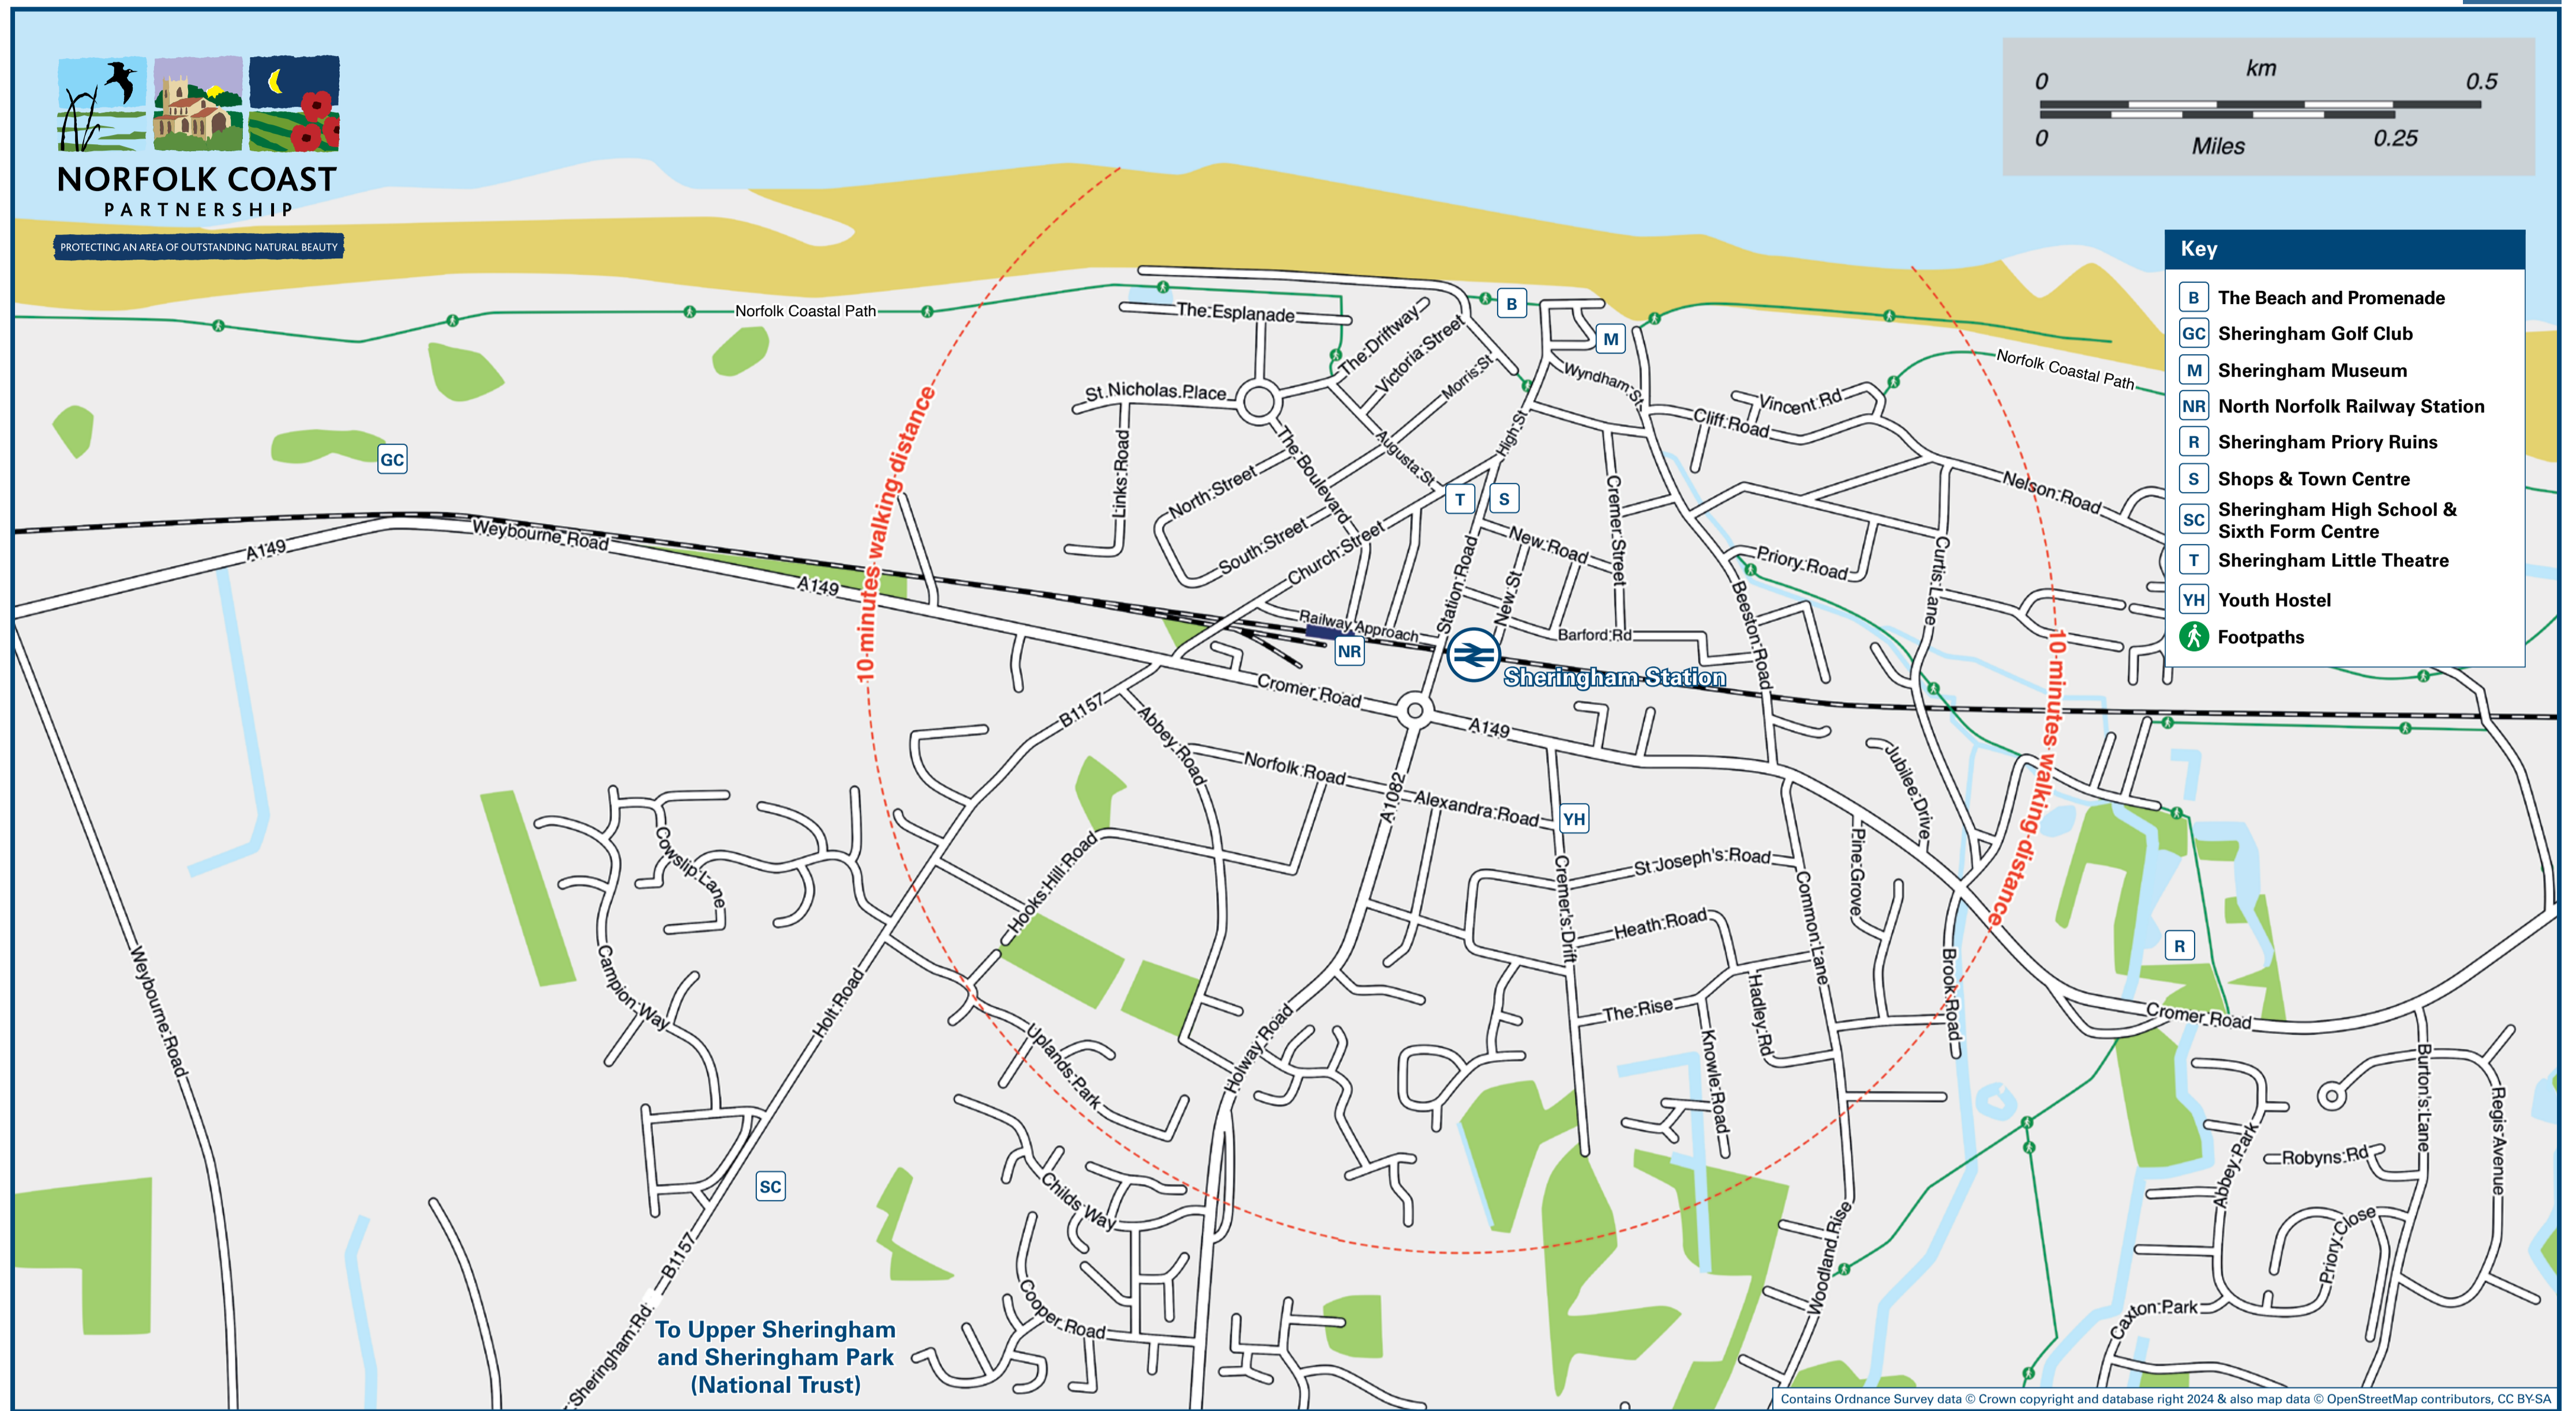

Sheringham Station

Onward Travel Information

Local area map

Buses

Main destinations by bus

(Data correct at July 2024)

DESTINATION	BUS ROUTES	BUS STOP
Aylsham	44A, X41, X44	B
Beeston Regis	CH1, 44A, X40, X41, X44	B
Blakeney	CH1	A
Bodham	9, 44	A
Briston	9	A
Cley-next-the-Sea	CH1	A
Cromer (Opp. Bus Interchange)	CH1, 44A, X40, X41, X44	B
East Runton	CH1, 44A, X40, X41, X44	B
Fakenham	9	A
Holt (North Norfolk Railway Station)	9, 44	A
Holt (War Memorial / Town Centre)	9, 44	A
Hunstanton	CH1*	A
Morston	CH1	A
King's Lynn	CH1*	A
Melton Constable	9	A
Muckleburgh Collection	CH1	A
Mundesley	CH1+	B
Norwich (City Centre)	44A, X40, X41, X44	B
Salthouse	CH1	A
Stiffkey	CH1	A
Upper Sheringham (for Sheringham Park NT)	9	A
Wells-next-the-Sea	CH1	A
West Runton	CH1, 44A, X40, X41, X44	B
Weybourne	CH1	A

Notes

Bus routes CH1 (Coasthopper) and CH2 (Coasthopper from Cromer), 44, 44A, X41 and X44 operate daily, Mondays to Sundays.

Bus route 9 operates on Mondays to Saturdays. No service on Sundays or Bank Holidays.

* Change buses at Wells-Next-The-Sea for Lynx Bus route 36 to this destination.

+ Bus route CH1 (Coasthopper) changes to route CH2 at Cromer for this destination, no need to change buses.

AONB Norfolk Coast (AONB) www.norfolkcoastaonb.org.uk