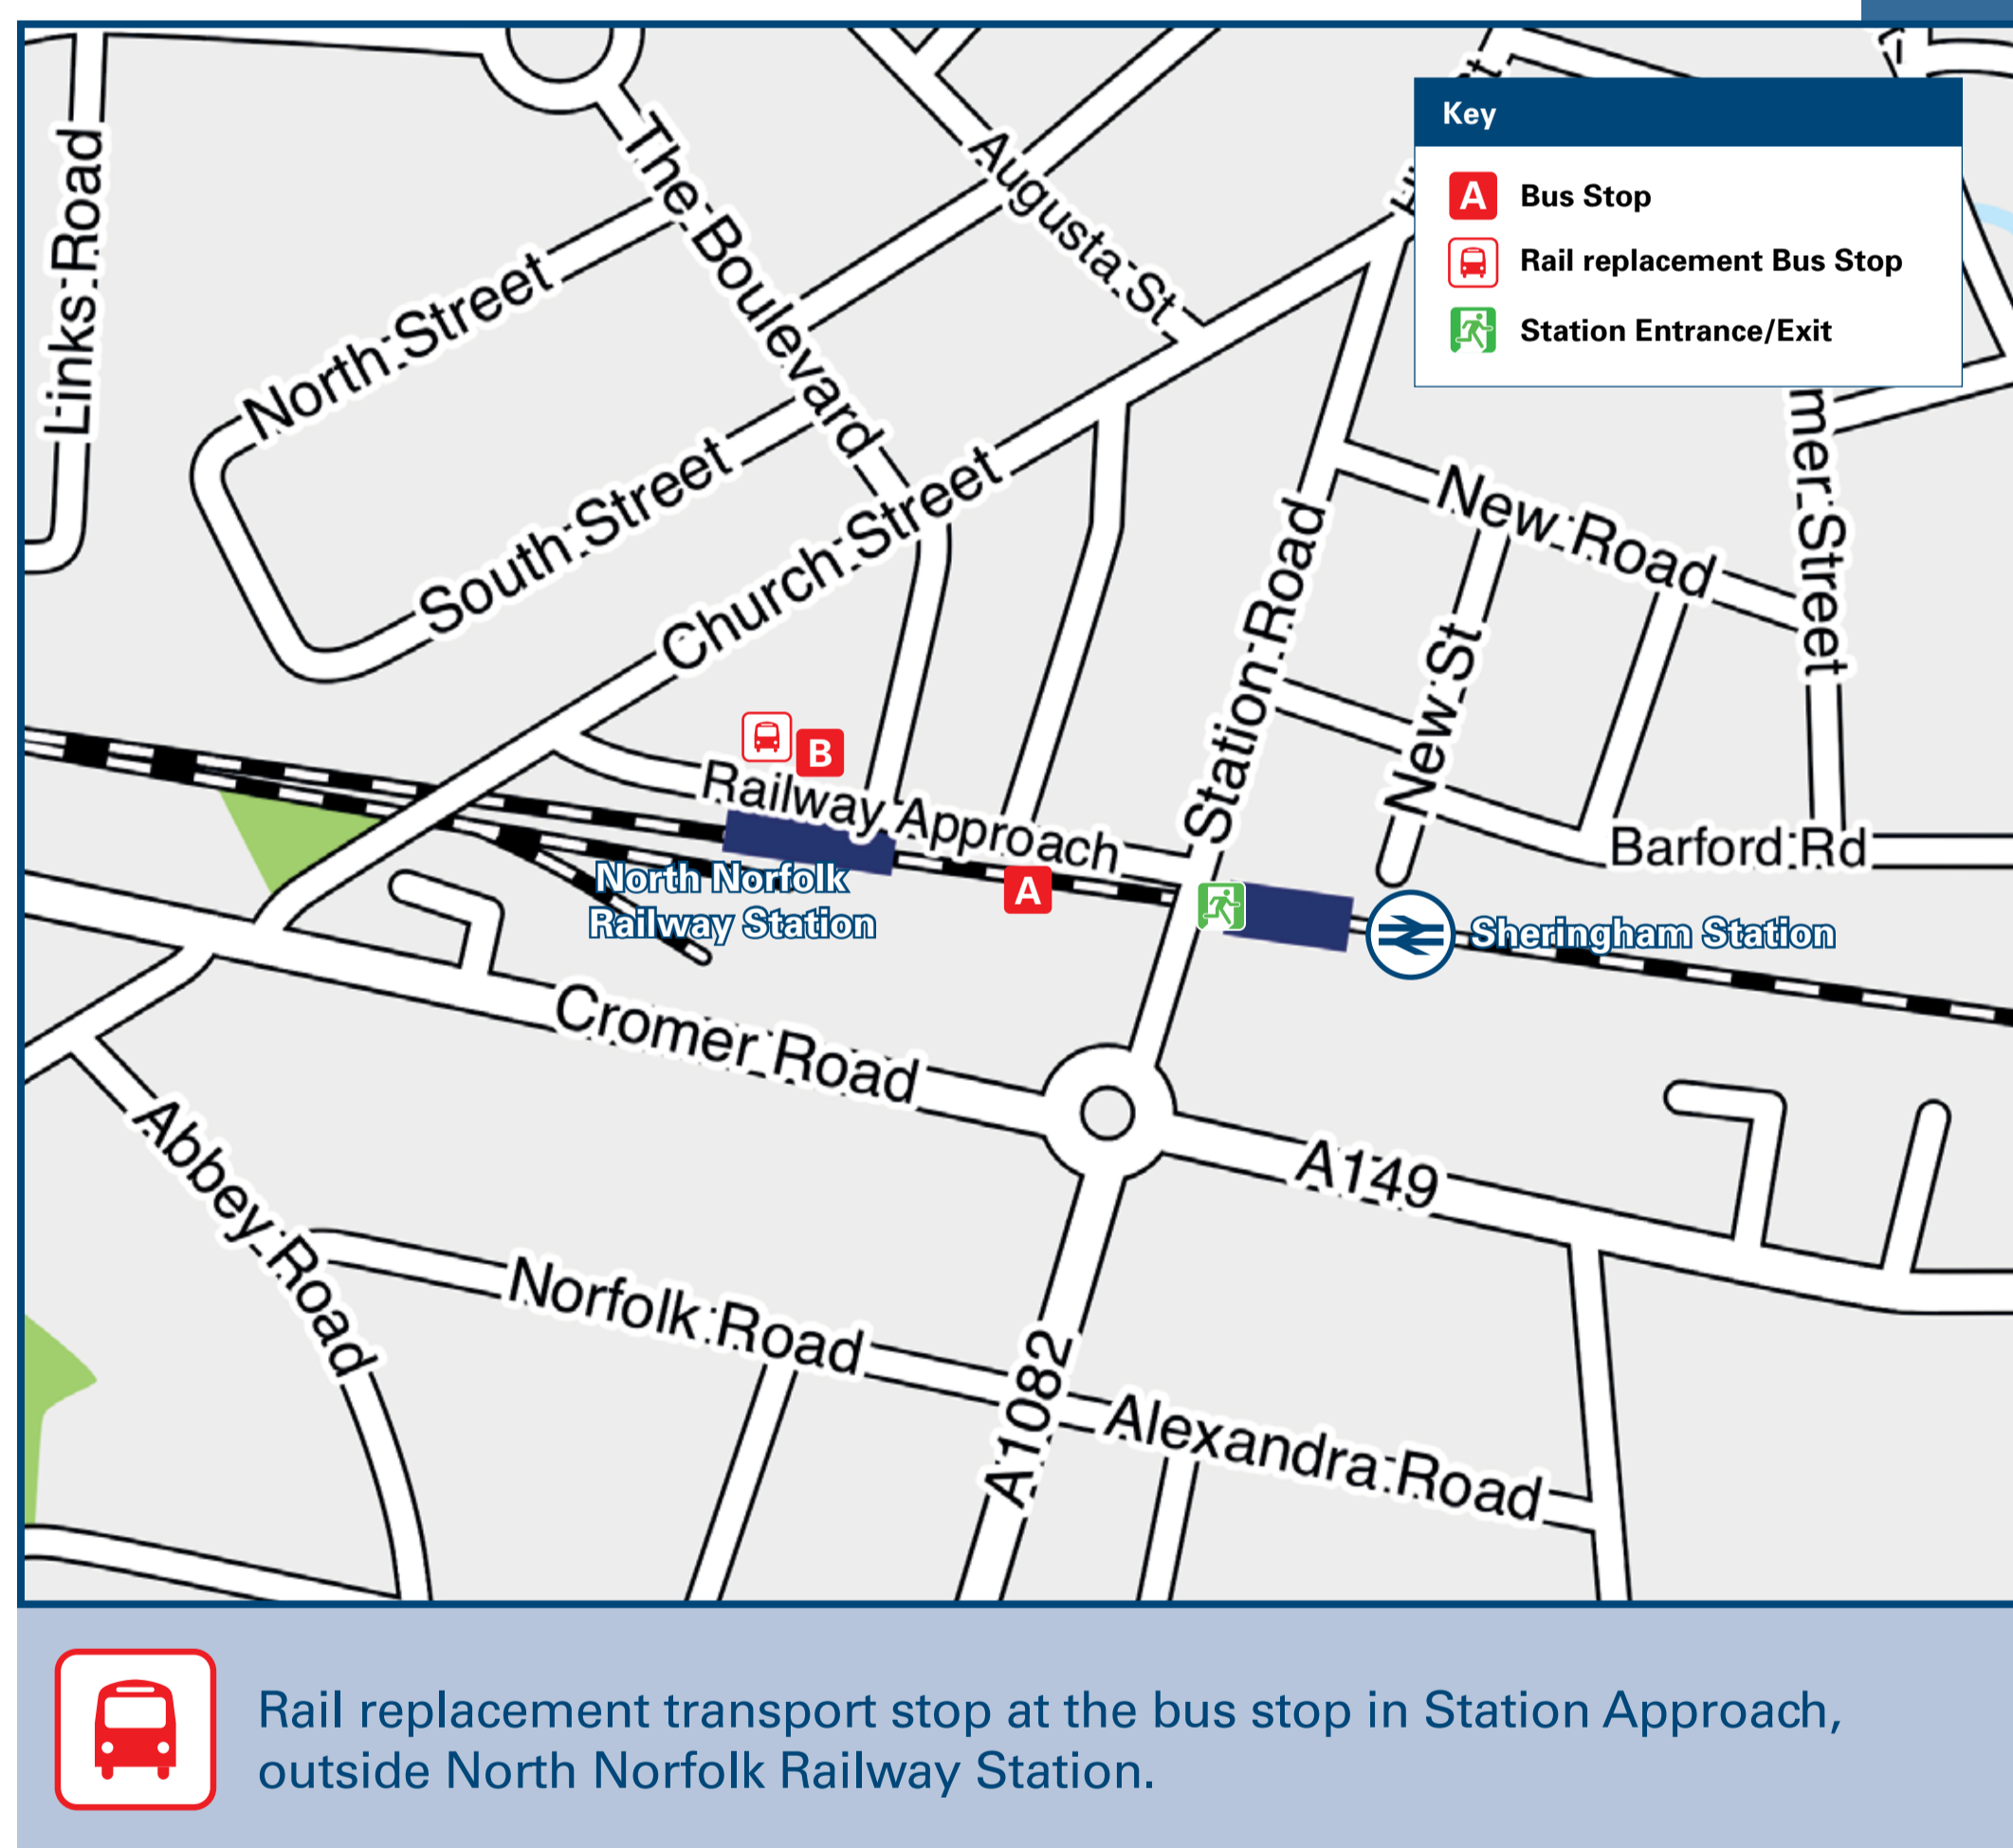

Sheringham Station

Onward Travel Information

Local area map

Buses

Main destinations by bus

(Data correct at July 2024)

DESTINATION	BUS ROUTES	BUS STOP
Aylsham	44A, X41, X44	B
Beeston Regis	CH1, 44A, X40, X41, X44	B
Blakeney	CH1	A
Bodham	9, 44	A
Briston	9	A
Cley-next-the-Sea	CH1	A
Cromer (Opp. Bus Interchange)	CH1, 44A, X40, X41, X44	B
East Runton	CH1, 44A, X40, X41, X44	B
Fakenham	9	A
Holt (North Norfolk Railway Station)	9, 44	A
Holt (War Memorial / Town Centre)	9, 44	A
Hunstanton	CH1*	A
Morston	CH1	A
King's Lynn	CH1*	A
Melton Constable	9	A
Muckleburgh Collection	CH1	A
Mundesley	CH1+	B
Norwich (City Centre)	44A, X40, X41, X44	B
Salthouse	CH1	A
Stiffkey	CH1	A
Upper Sheringham (for Sheringham Park NT)	9	A
Wells-next-the-Sea	CH1	A
West Runton	CH1, 44A, X40, X41, X44	B
Weybourne	CH1	A

Notes

Bus routes CH1 (Coasthopper) and CH2 (Coasthopper from Cromer), 44, 44A, X41 and X44 operate daily, Mondays to Sundays.

Bus route 9 operates on Mondays to Saturdays. No service on Sundays or Bank Holidays.

* Change buses at Wells-Next-The-Sea for Lynx Bus route 36 to this destination.

+ Bus route CH1 (Coasthopper) changes to route CH2 at Cromer for this destination, no need to change buses.

AONB Norfolk Coast (AONB) www.norfolkcoastaonb.org.uk